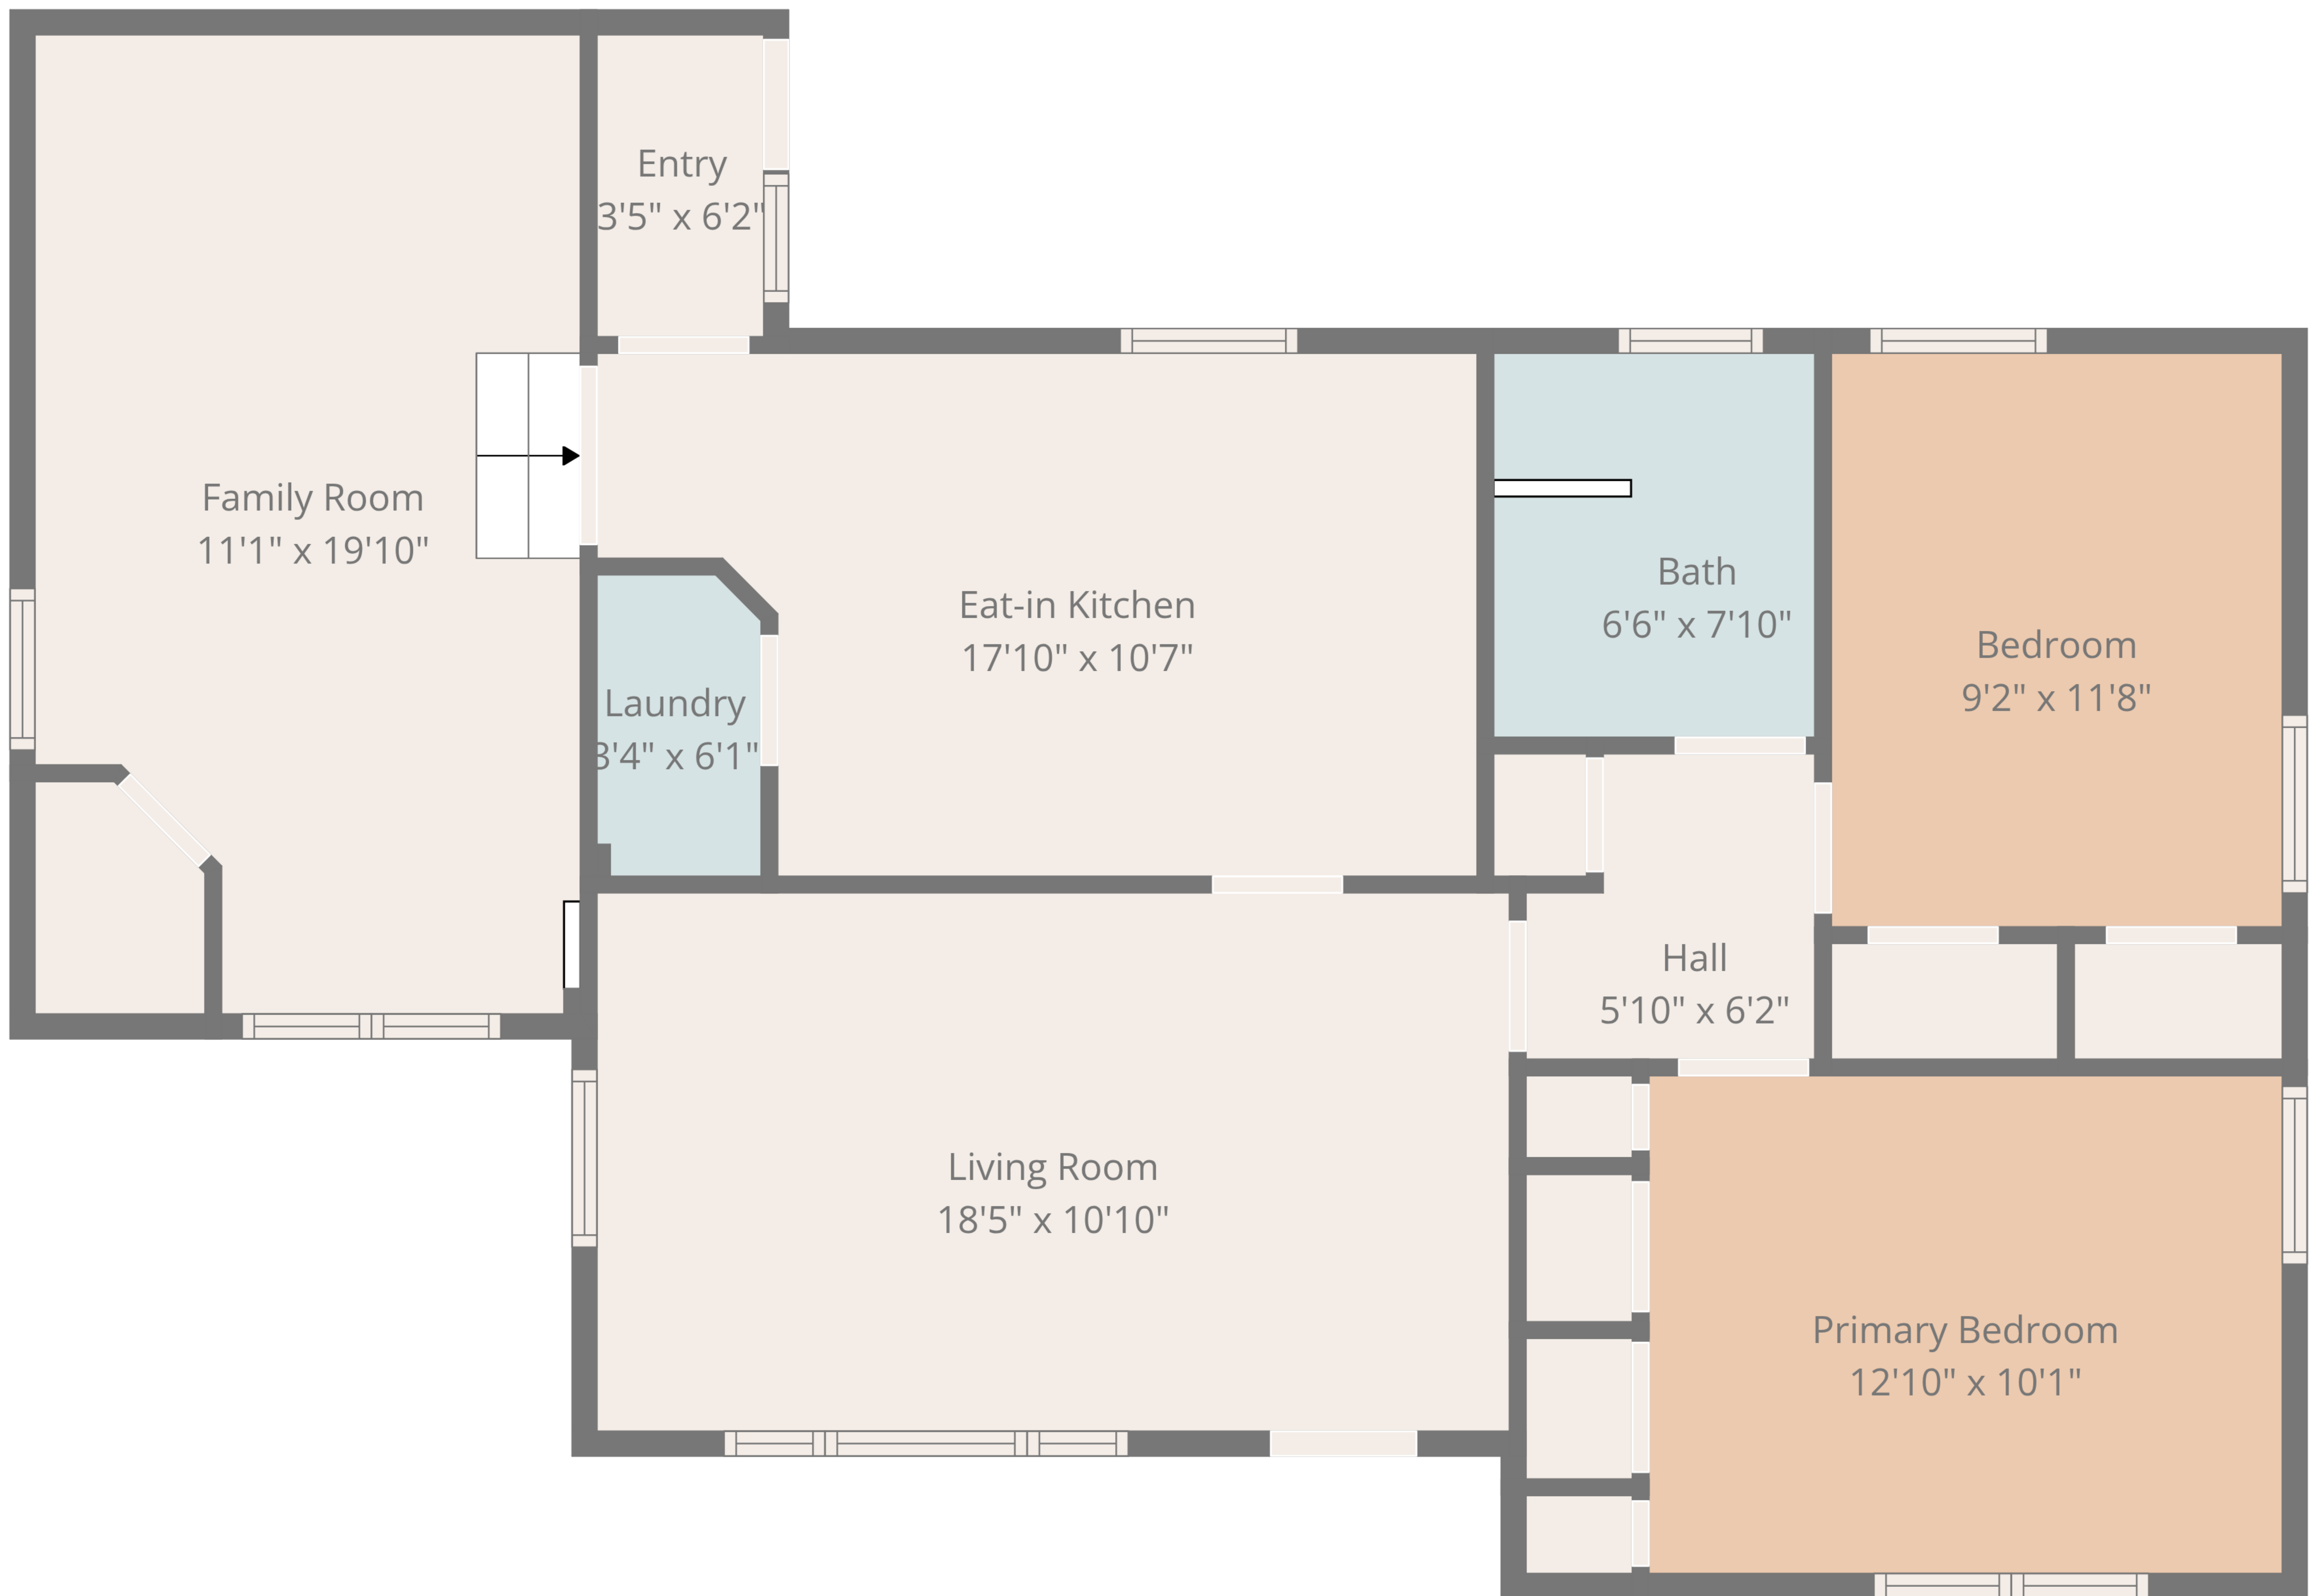

TOTAL: 1041 sq. ft
1st floor: 1041 sq. ft
EXCLUDED AREAS: WALLS: 78 sq. ft

TOTAL: 1041 sq. ft
 1st floor: 1041 sq. ft
 EXCLUDED AREAS: WALLS: 78 sq. ft