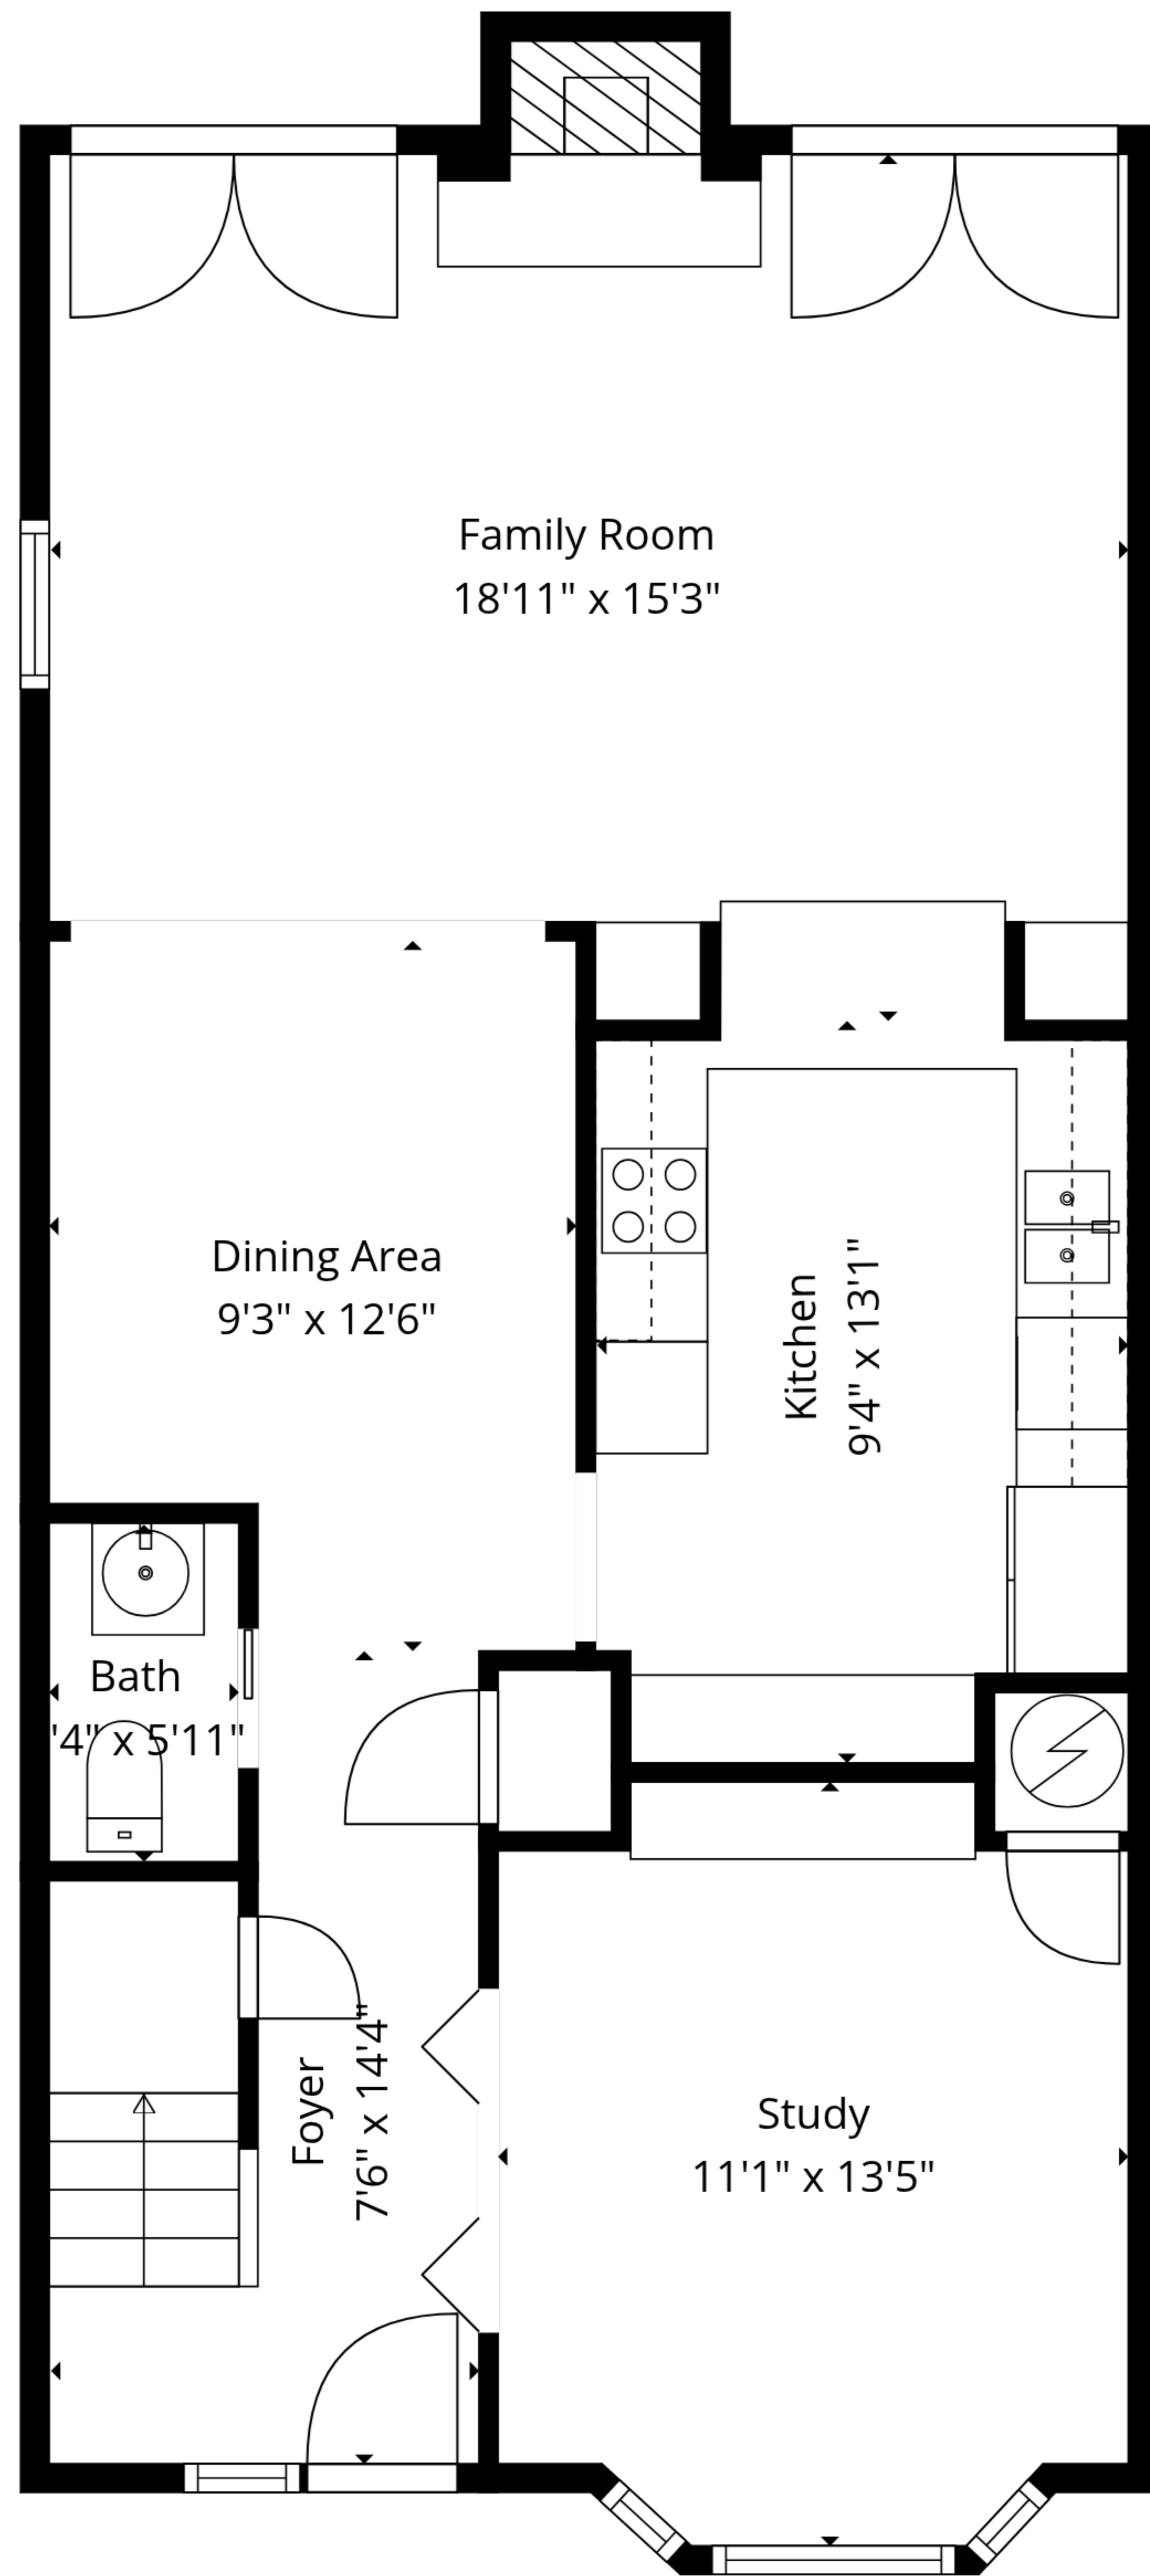

TOTAL: 1555 sq. ft

1st floor: 783 sq. ft, 2nd floor: 772 sq. ft

EXCLUDED AREAS: FIREPLACE: 9 sq. ft, WALLS: 99 sq. ft

TOTAL: 1555 sq. ft

1st floor: 783 sq. ft, 2nd floor: 772 sq. ft

EXCLUDED AREAS: FIREPLACE: 9 sq. ft, WALLS: 99 sq. ft

1st Floor

2nd Floor

TOTAL: 1555 sq. ft
 1st floor: 783 sq. ft, 2nd floor: 772 sq. ft
 EXCLUDED AREAS: FIREPLACE: 9 sq. ft, WALLS: 99 sq. ft