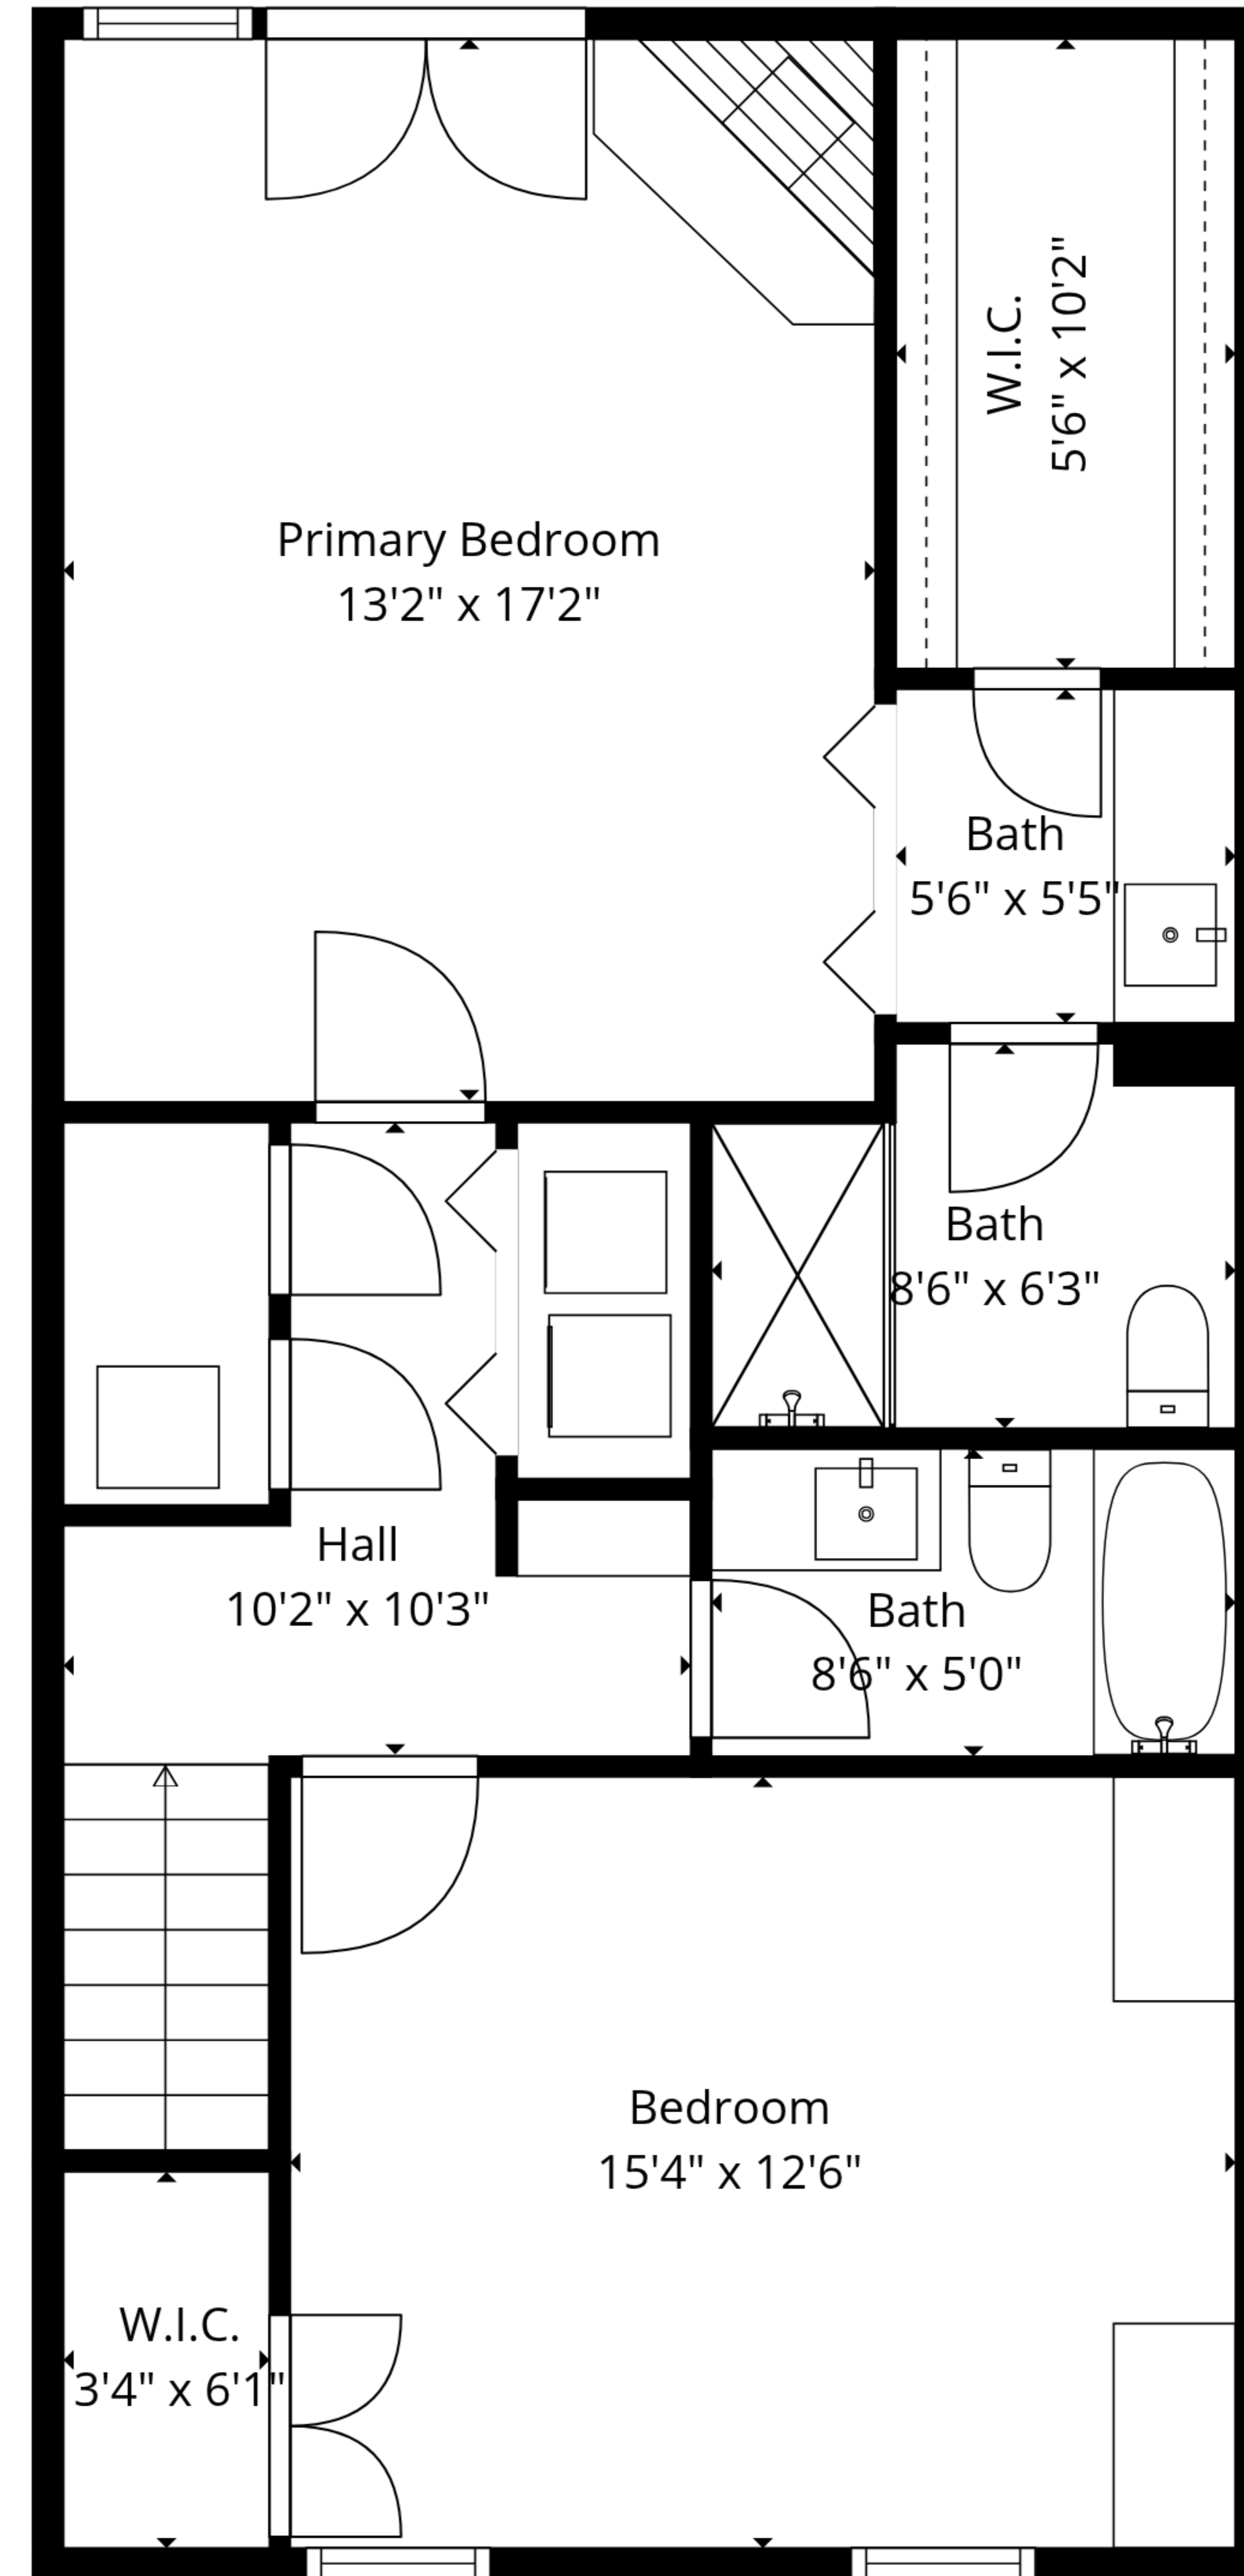

TOTAL: 1555 sq. ft

1st floor: 783 sq. ft, 2nd floor: 772 sq. ft

EXCLUDED AREAS: FIREPLACE: 9 sq. ft, WALLS: 99 sq. ft

TOTAL: 1555 sq. ft

1st floor: 783 sq. ft, 2nd floor: 772 sq. ft

EXCLUDED AREAS: FIREPLACE: 9 sq. ft, WALLS: 99 sq. ft

1st Floor

2nd Floor

TOTAL: 1555 sq. ft
 1st floor: 783 sq. ft, 2nd floor: 772 sq. ft
 EXCLUDED AREAS: FIREPLACE: 9 sq. ft, WALLS: 99 sq. ft