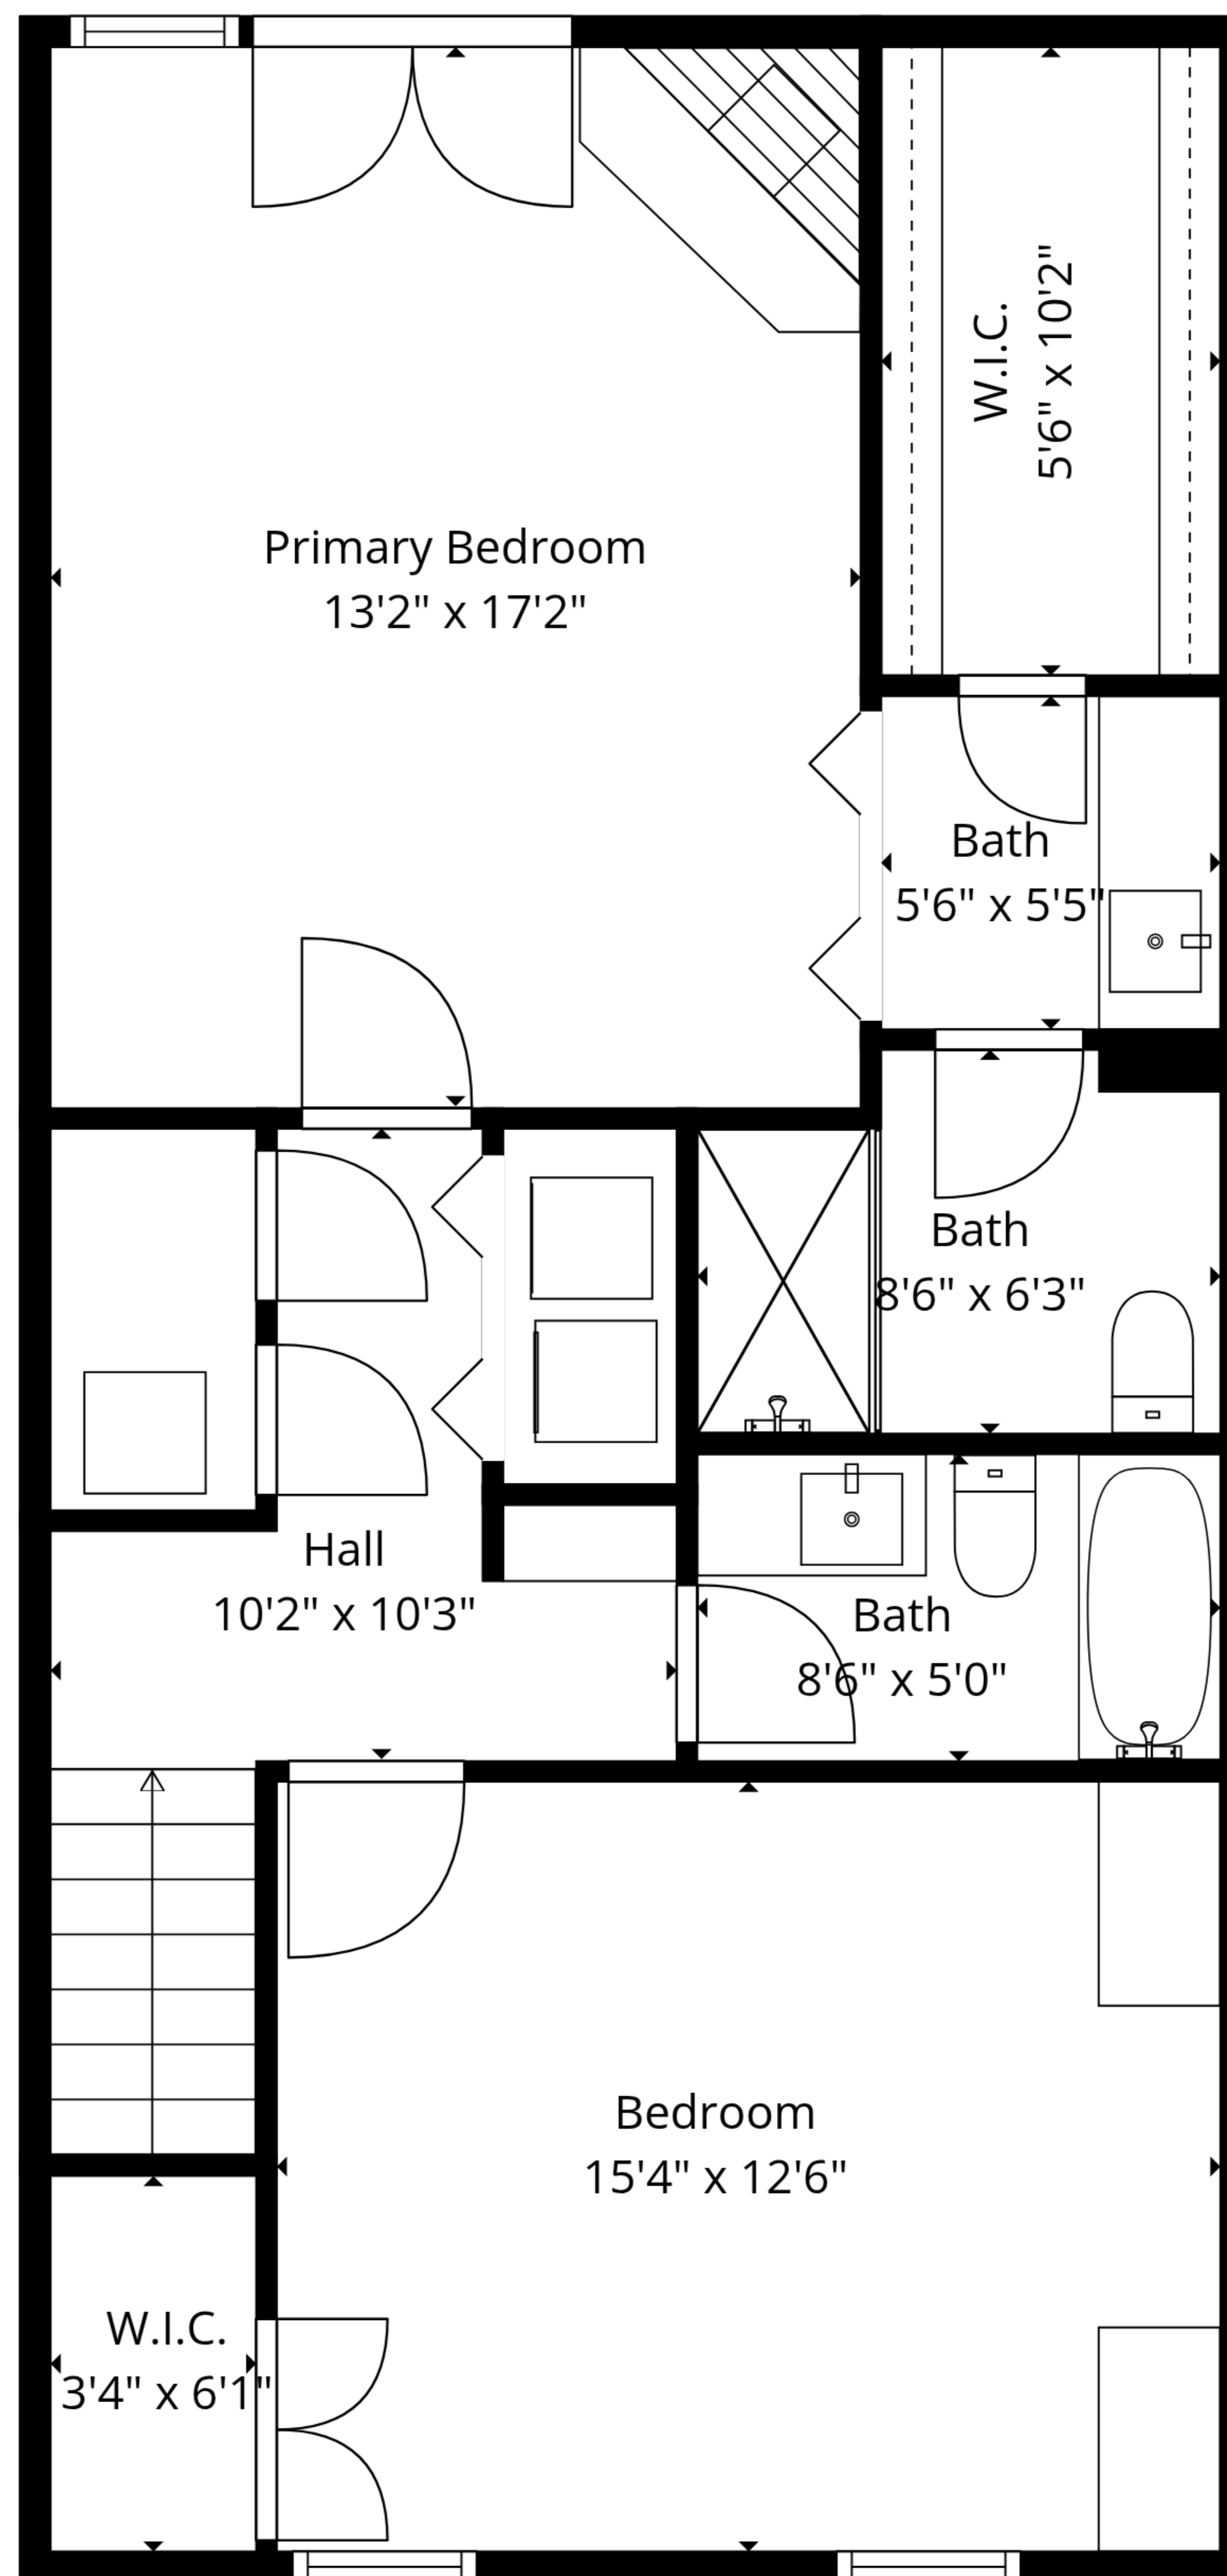

TOTAL: 1555 sq. ft

1st floor: 783 sq. ft, 2nd floor: 772 sq. ft

EXCLUDED AREAS: FIREPLACE: 9 sq. ft, WALLS: 99 sq. ft

TOTAL: 1555 sq. ft

1st floor: 783 sq. ft, 2nd floor: 772 sq. ft

EXCLUDED AREAS: FIREPLACE: 9 sq. ft, WALLS: 99 sq. ft

1st Floor

2nd Floor

TOTAL: 1555 sq. ft
 1st floor: 783 sq. ft, 2nd floor: 772 sq. ft
 EXCLUDED AREAS: FIREPLACE: 9 sq. ft, WALLS: 99 sq. ft