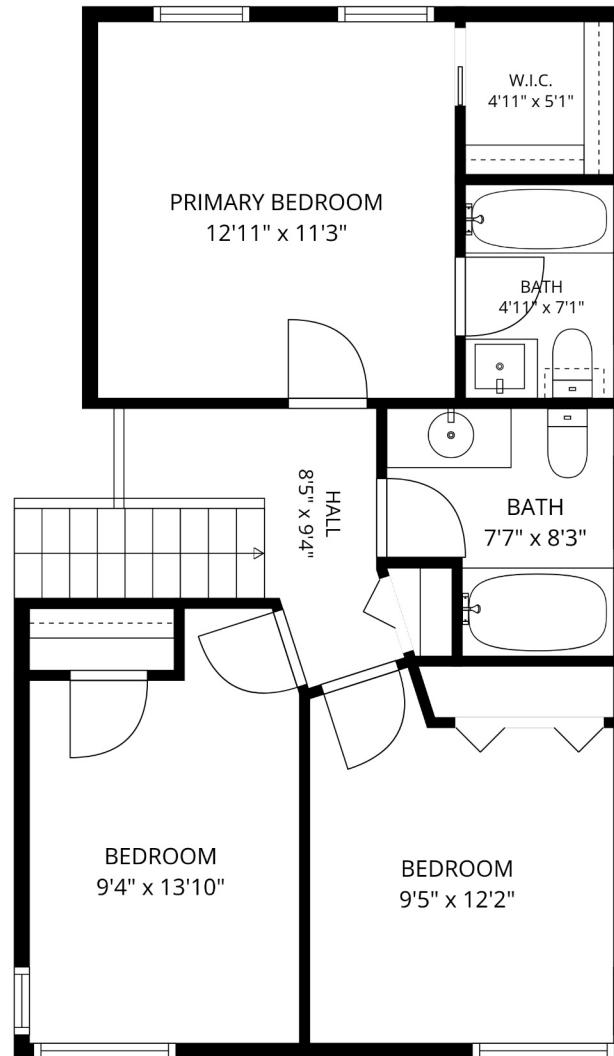

## Estimated Areas:

Below Main: 1068 sq. ft  
Main Floor: 732 sq. ft  
Above Main: 674 sq. ft  
**Total: 2474 Sq. Ft**