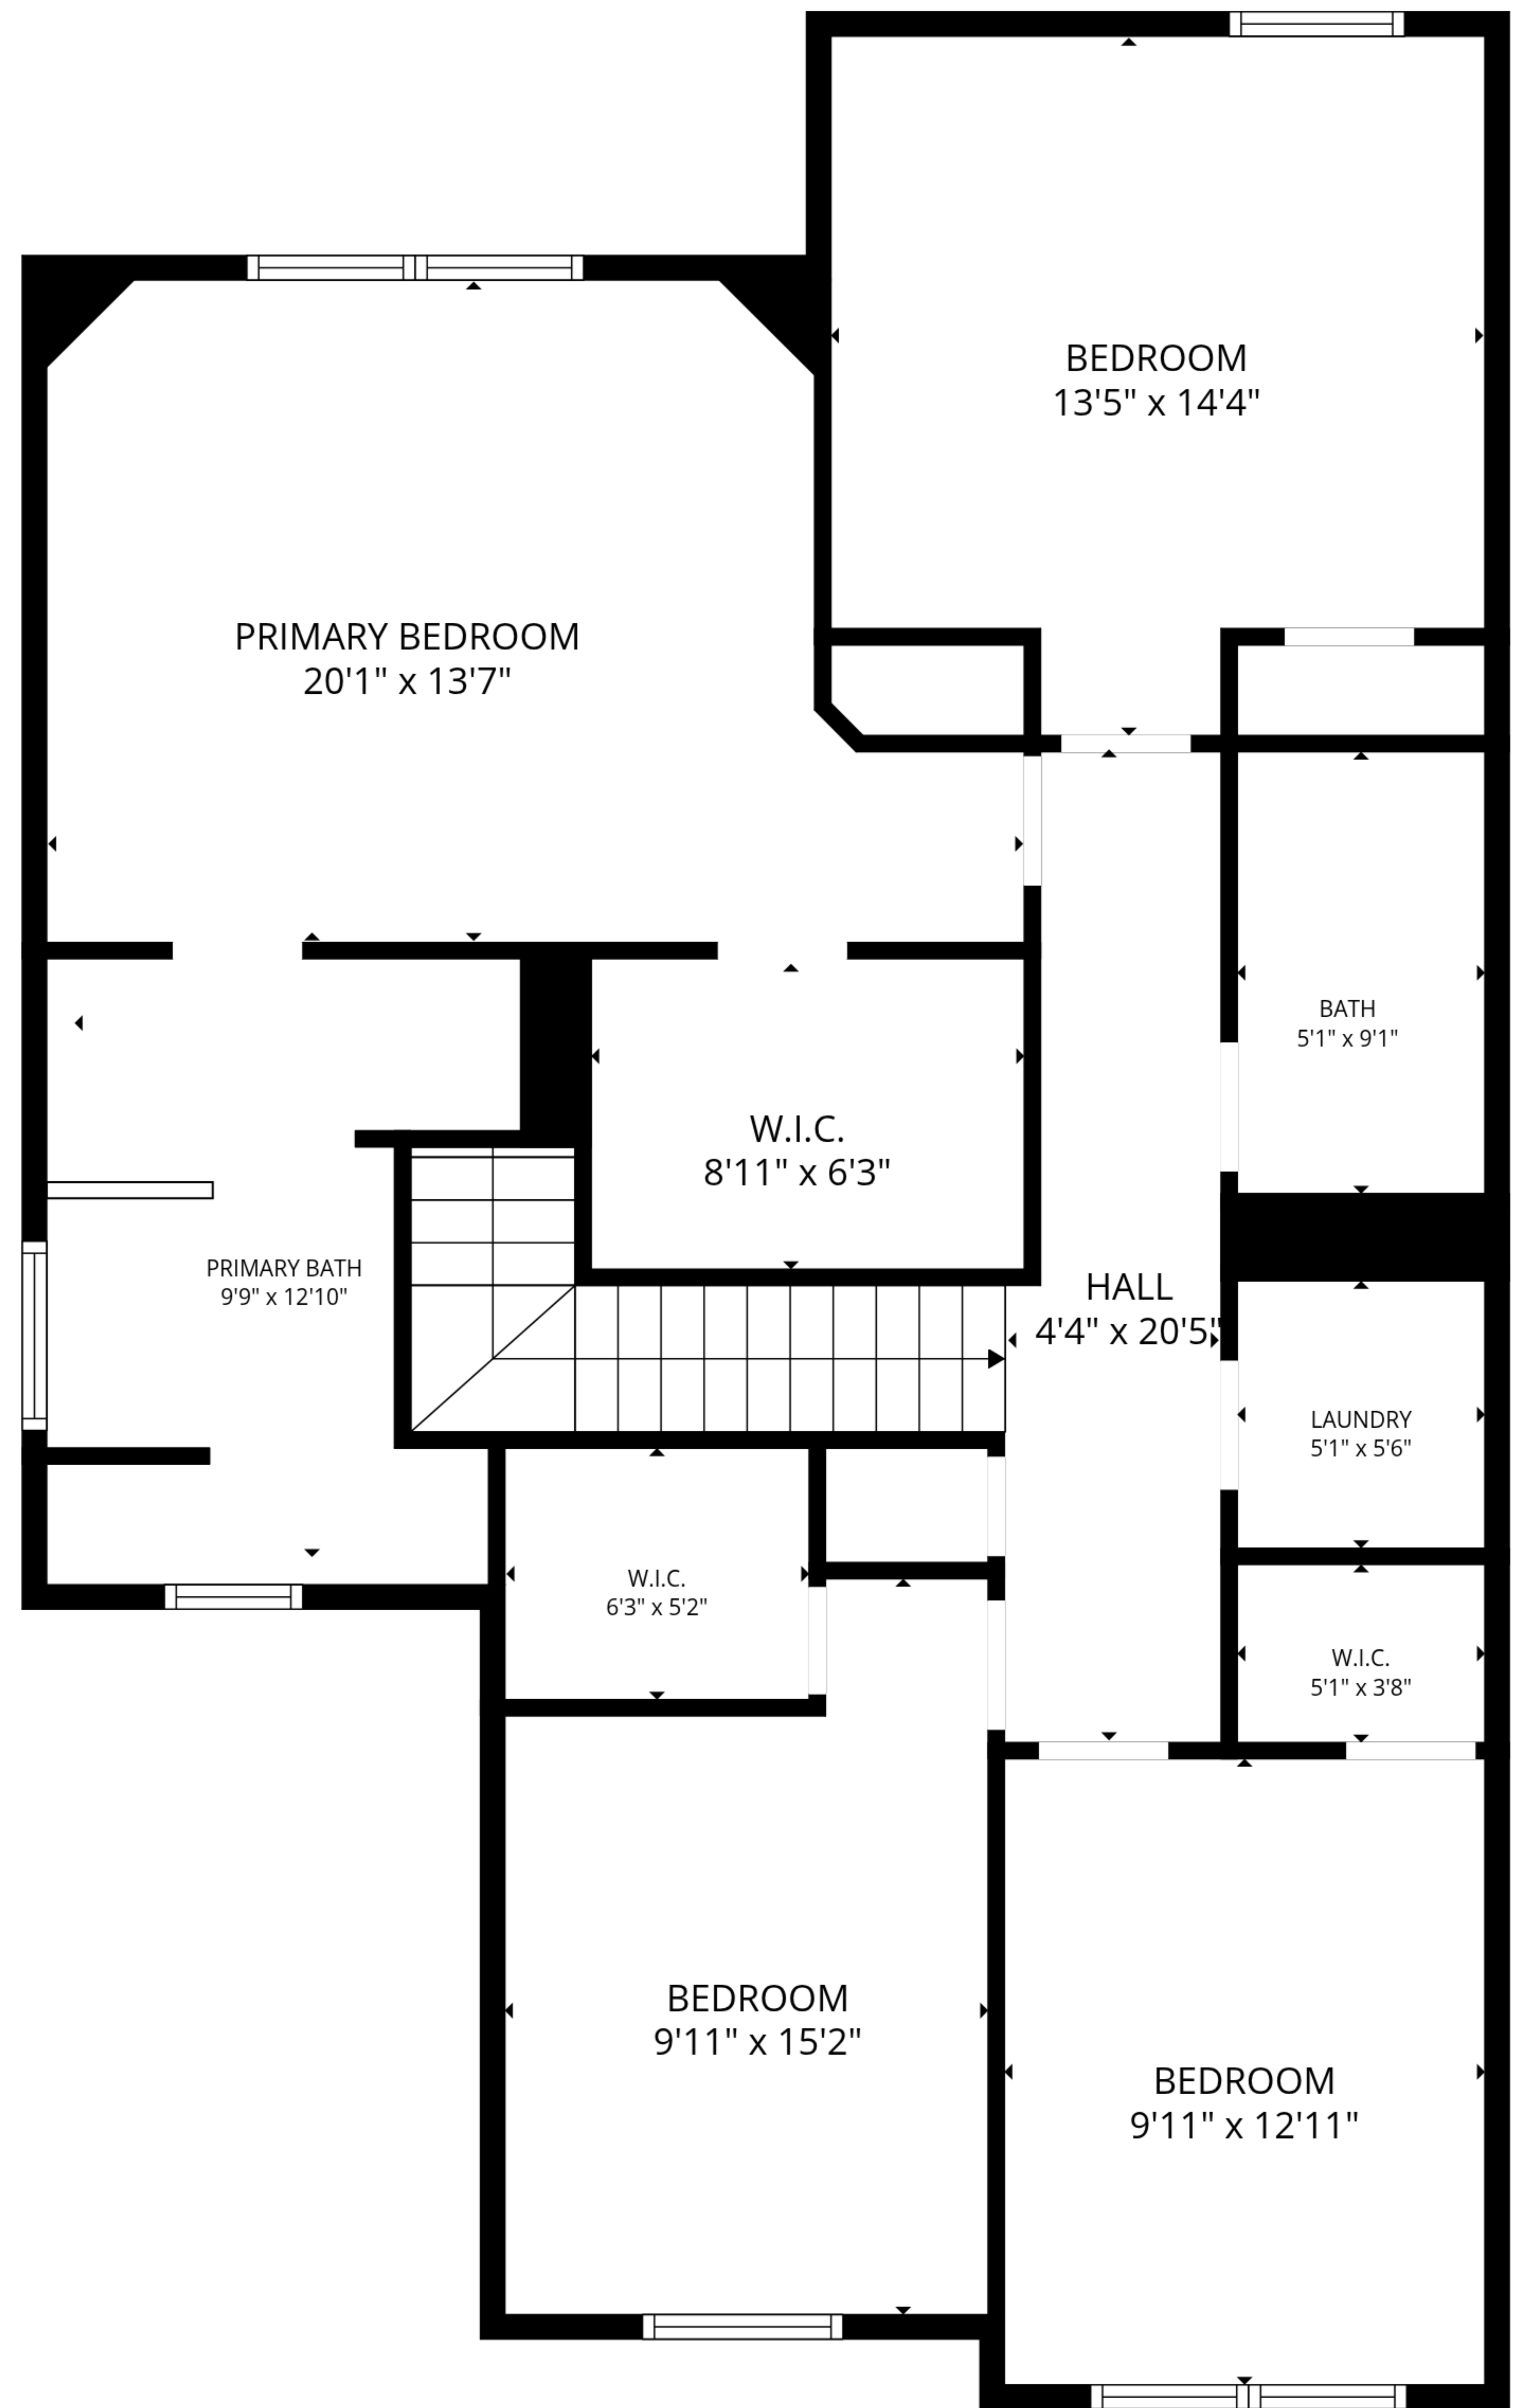

**TOTAL: 1896 sq. ft**  
1st floor: 716 sq. ft, 2nd floor: 1180 sq. ft  
EXCLUDED AREAS: GARAGE: 366 sq. ft, WALLS: 166 sq. ft

**TOTAL: 1896 sq. ft**

1st floor: 716 sq. ft, 2nd floor: 1180 sq. ft

EXCLUDED AREAS: GARAGE: 366 sq. ft, WALLS: 166 sq. ft

1st floor

2nd floor

**TOTAL: 1896 sq. ft**  
 1st floor: 716 sq. ft, 2nd floor: 1180 sq. ft  
 EXCLUDED AREAS: GARAGE: 366 sq. ft, WALLS: 166 sq. ft