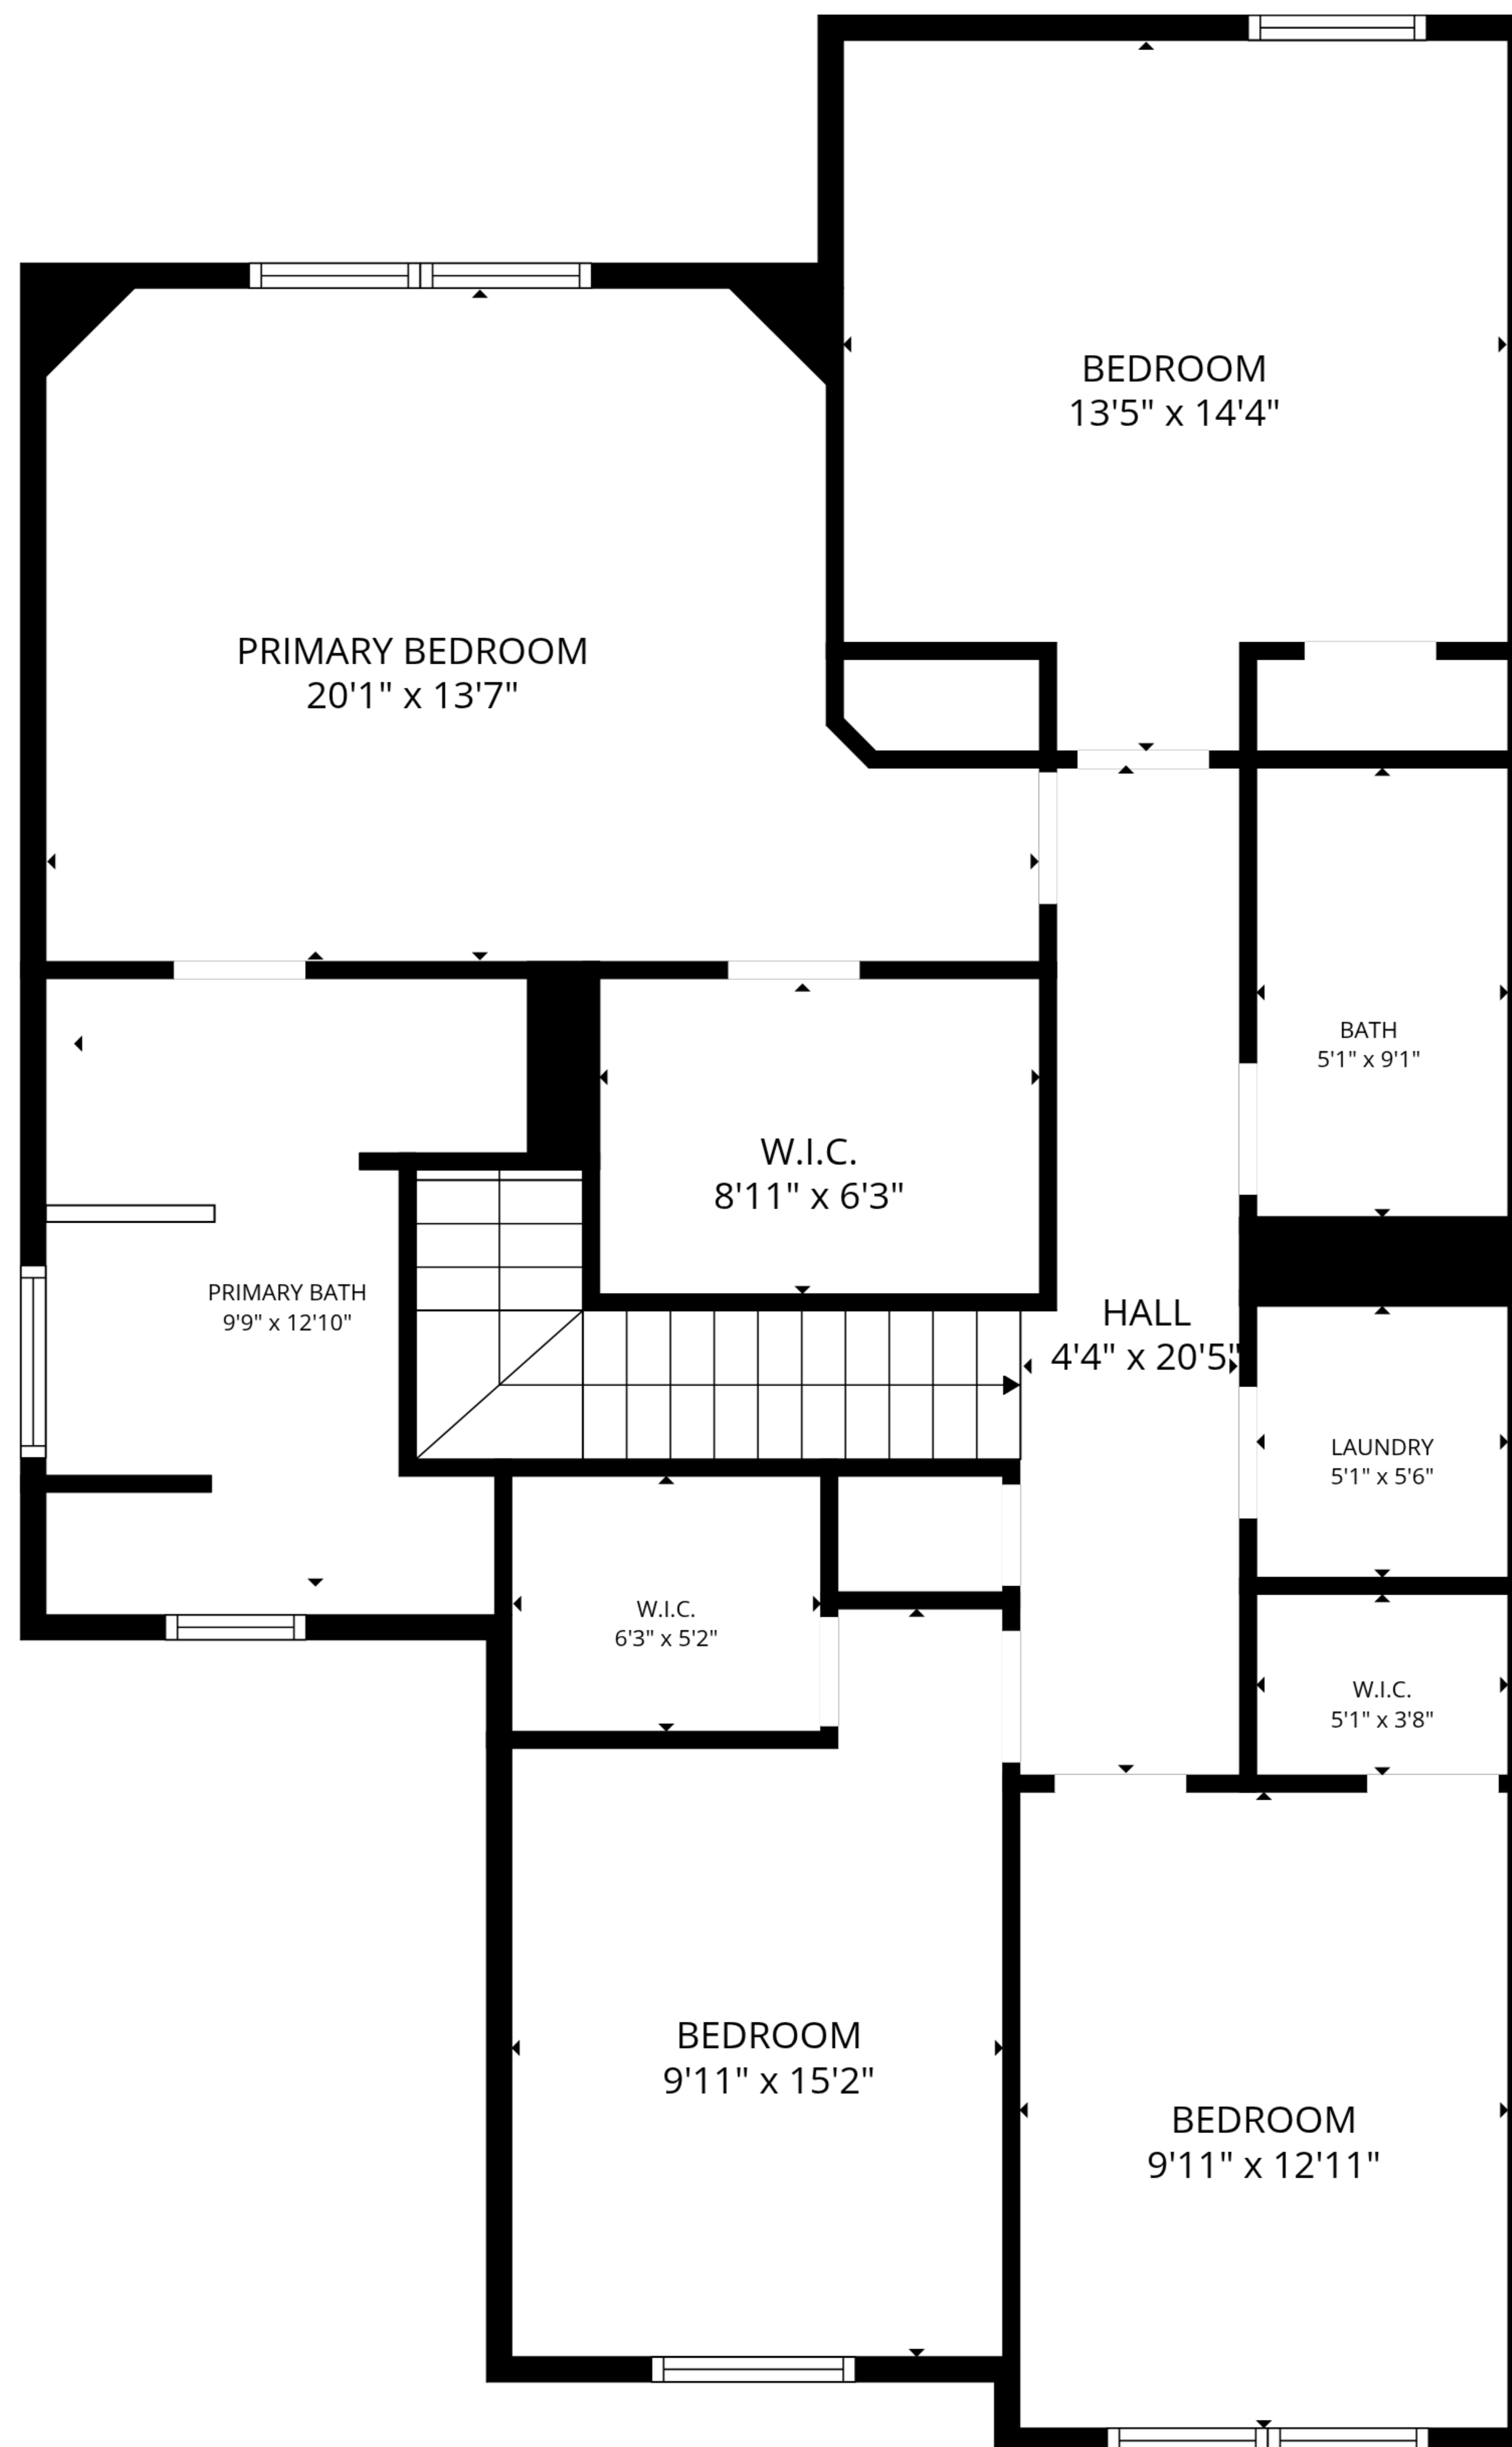

**TOTAL: 1896 sq. ft**  
1st floor: 716 sq. ft, 2nd floor: 1180 sq. ft  
EXCLUDED AREAS: GARAGE: 366 sq. ft, WALLS: 166 sq. ft

**TOTAL: 1896 sq. ft**

1st floor: 716 sq. ft, 2nd floor: 1180 sq. ft

EXCLUDED AREAS: GARAGE: 366 sq. ft, WALLS: 166 sq. ft

1st floor

2nd floor

**TOTAL: 1896 sq. ft**  
 1st floor: 716 sq. ft, 2nd floor: 1180 sq. ft  
 EXCLUDED AREAS: GARAGE: 366 sq. ft, WALLS: 166 sq. ft