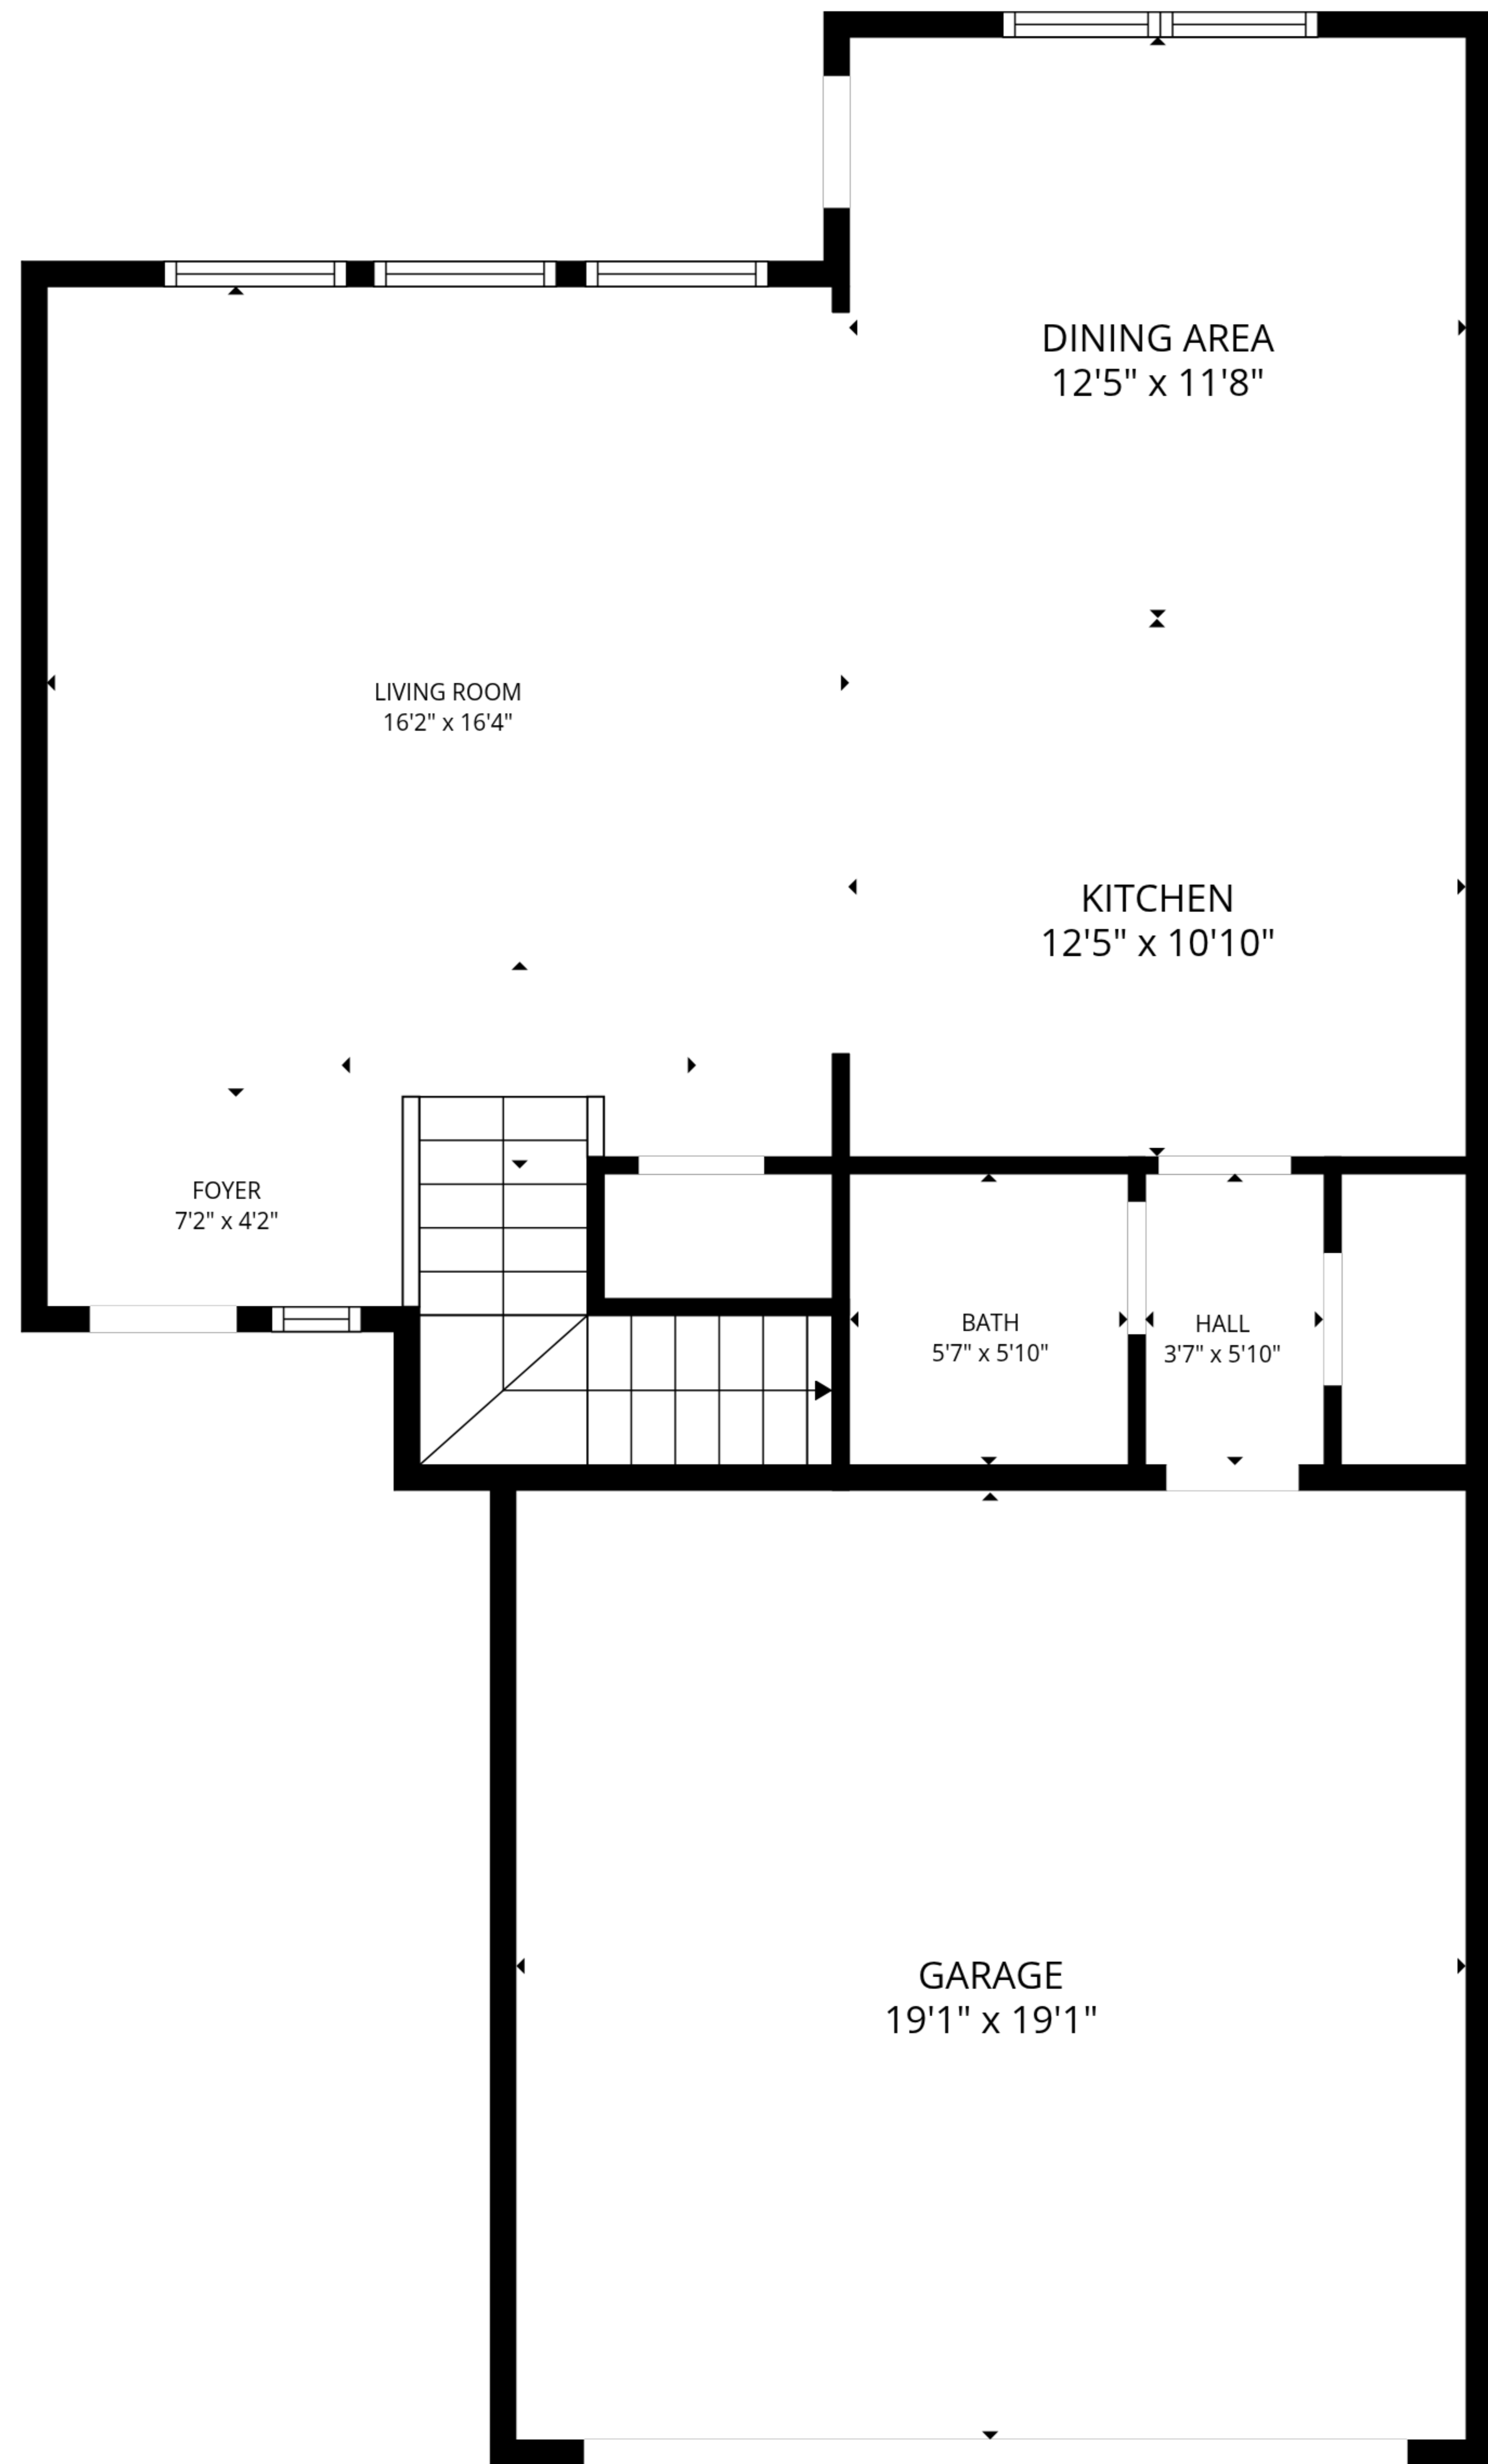

**TOTAL: 1896 sq. ft**  
1st floor: 716 sq. ft, 2nd floor: 1180 sq. ft  
EXCLUDED AREAS: GARAGE: 366 sq. ft, WALLS: 166 sq. ft

**TOTAL: 1896 sq. ft**

1st floor: 716 sq. ft, 2nd floor: 1180 sq. ft

EXCLUDED AREAS: GARAGE: 366 sq. ft, WALLS: 166 sq. ft

1st floor

2nd floor

**TOTAL: 1896 sq. ft**  
 1st floor: 716 sq. ft, 2nd floor: 1180 sq. ft  
 EXCLUDED AREAS: GARAGE: 366 sq. ft, WALLS: 166 sq. ft