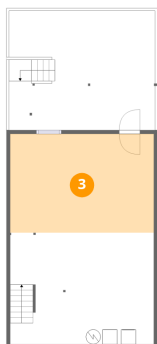

170 White Dogwood Drive, Valley Green, Etters, York County,
Pennsylvania, United States, 17319

3 Floor 1 - Recreation Room

Dimensions: 19'3" x 13'3"
Area: 256 sq. ft
Counted as living area: No

Heated: Yes
Finished: Yes
Enclosed: Yes
Contiguous: No
Permitted: Yes
Wet space: No
Addition: No
Conversion: No