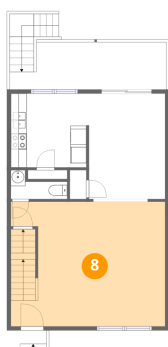

8 Floor 2 - Living Room

Dimensions: 19'4" x 15'7"
Area: 298 sq. ft
Counted as living area: Yes

Heated: Yes
Finished: Yes
Enclosed: Yes
Contiguous: Yes
Permitted: Yes
Wet space: No
Addition: No
Conversion: No