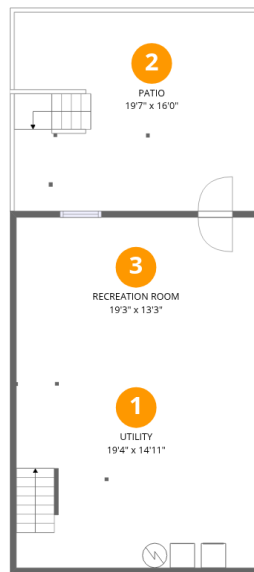

Home data report

170 White Dogwood Drive, Valley Green, Etters, York County,
Pennsylvania, United States, 17319

Room dimensions

Floor 1 Below grade

Total:256sqft

Excluded: 602sqft

#		Dimensions	sqft	Counted as living area
1	Utility	19'4" x 14'11"	289 sq. ft	No
2	Patio	19'7" x 16'0"	313 sq. ft	No
3	Recreation Room	19'3" x 13'3"	256 sq. ft	Yes