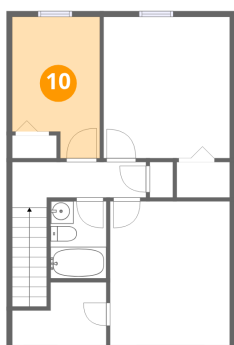

10 Floor 3 - Bedroom

Dimensions: 7'9" x 12'6"
Area: 87 sq. ft
Counted as living area: Yes

Heated: Yes
Finished: Yes
Enclosed: Yes
Contiguous: Yes
Permitted: Yes
Wet space: No
Addition: No
Conversion: No