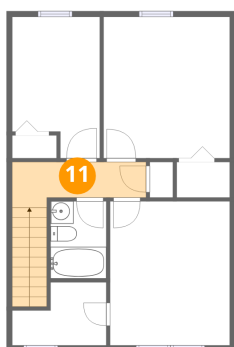

11 Floor 3 - Hall

Dimensions: 11'10" x 4'0"
Area: 67 sq. ft
Counted as living area: Yes

Heated: Yes
Finished: Yes
Enclosed: Yes
Contiguous: Yes
Permitted: Yes
Wet space: No
Addition: No
Conversion: No