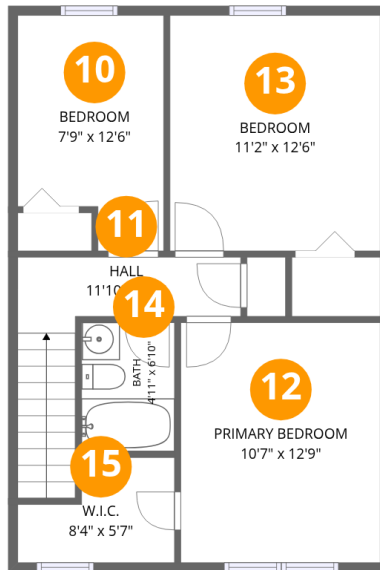

Home data report

170 White Dogwood Drive, Valley Green, Etters, York County, Pennsylvania, United States, 17319

Room dimensions

Floor 3

Total:562sqft

Excluded: 0sqft

#		Dimensions	sqft	Counted as living area
10	Bedroom	7'9" x 12'6"	87 sq. ft	Yes
11	Hall	11'10" x 4'0"	67 sq. ft	Yes
12	Primary Bedroom	10'7" x 12'9"	136 sq. ft	Yes
13	Bedroom	11'2" x 12'6"	140 sq. ft	Yes
14	Bath	4'11" x 6'10"	34 sq. ft	Yes
15	W.I.C.	8'4" x 5'7"	38 sq. ft	Yes