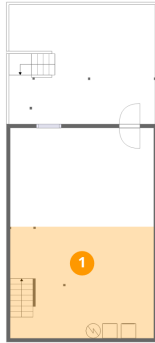

## Room dimensions

Floor 3

Total:562sqft

Excluded: 0sqft

#		Dimensions	sqft	Counted as living area
10	Bedroom	7'9" x 12'6"	87 sq. ft	Yes
11	Hall	11'10" x 4'0"	67 sq. ft	Yes
12	Primary Bedroom	10'7" x 12'9"	136 sq. ft	Yes
13	Bedroom	11'2" x 12'6"	140 sq. ft	Yes
14	Bath	4'11" x 6'10"	34 sq. ft	Yes
15	W.I.C.	8'4" x 5'7"	38 sq. ft	Yes

## 1 Floor 1 - Utility

---

Dimensions: 19'4" x 14'11"  
Area: 289 sq. ft  
Counted as living area: No

Heated: Yes  
Finished: No  
Enclosed: Yes  
Contiguous: Yes  
Permitted: Yes  
Wet space: No  
Addition: No  
Conversion: No