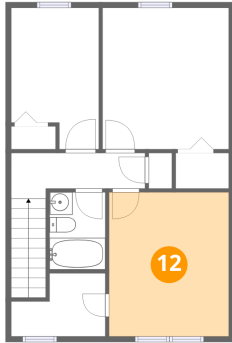

170 White Dogwood Drive, Valley Green, Etters, York County,
Pennsylvania, United States, 17319

12 Floor 3 - Primary Bedroom

Dimensions: 10'7" x 12'9"
Area: 136 sq. ft
Counted as living area: Yes

Heated: Yes
Finished: Yes
Enclosed: Yes
Contiguous: Yes
Permitted: Yes
Wet space: No
Addition: No
Conversion: No