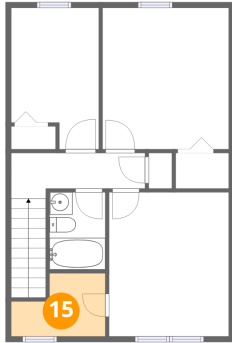

Home data report

170 White Dogwood Drive, Valley Green, Etters, York County,
Pennsylvania, United States, 17319

15 Floor 3 - W.I.C.

Dimensions: 8'4" x 5'7"
Area: 38 sq. ft
Counted as living area: Yes

Heated: Yes
Finished: Yes
Enclosed: Yes
Contiguous: Yes
Permitted: Yes
Wet space: No
Addition: No
Conversion: No