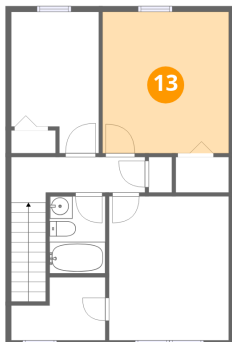

13 Floor 3 - Bedroom

Dimensions: 11'2" x 12'6"
Area: 140 sq. ft
Counted as living area: Yes

Heated: Yes
Finished: Yes
Enclosed: Yes
Contiguous: Yes
Permitted: Yes
Wet space: No
Addition: No
Conversion: No