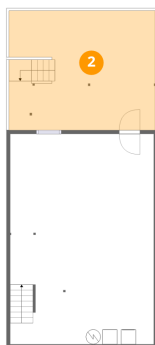

## 1 Floor 1 - Utility

---

Dimensions: 19'4" x 14'11"  
Area: 289 sq. ft  
Counted as living area: No

Heated: Yes  
Finished: No  
Enclosed: Yes  
Contiguous: Yes  
Permitted: Yes  
Wet space: No  
Addition: No  
Conversion: No

## 2 Floor 1 - Patio

---

Dimensions: 19'7" x 16'0"  
Area: 313 sq. ft  
Counted as living area: No

Heated: No  
Finished: No  
Enclosed: No  
Contiguous: No  
Permitted: Yes  
Wet space: No  
Addition: No  
Conversion: No