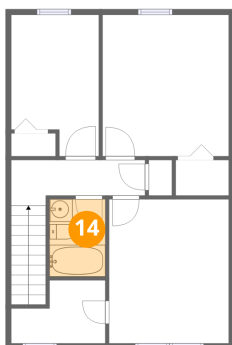

14 Floor 3 - Bath

Dimensions: 4'11" x 6'10"
Area: 34 sq. ft
Counted as living area: Yes

Heated: Yes
Finished: Yes
Enclosed: Yes
Contiguous: Yes
Permitted: Yes
Wet space: Yes
Addition: No
Conversion: No