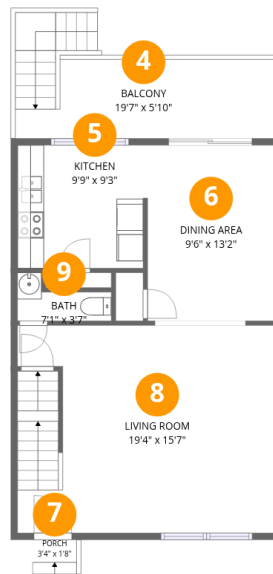

## Room dimensions

Floor 1 Below grade

Total:256sqft

Excluded: 602sqft

#		Dimensions	sqft	Counted as living area
1	Utility	19'4" x 14'11"	289 sq. ft	No
2	Patio	19'7" x 16'0"	313 sq. ft	No
3	Recreation Room	19'3" x 13'3"	256 sq. ft	Yes

## Room dimensions

Floor 2

Total:562sqft

Excluded: 143sqft

#		Dimensions	sqft	Counted as living area
4	Balcony	19'7" x 5'10"	135 sq. ft	No
5	Kitchen	9'9" x 9'3"	89 sq. ft	Yes
6	Dining Area	9'6" x 13'2"	126 sq. ft	Yes
7	Porch	3'4" x 1'8"	8 sq. ft	No
8	Living Room	19'4" x 15'7"	298 sq. ft	Yes
9	Bath	7'1" x 3'7"	18 sq. ft	Yes

### 10 Floor 3 - Bedroom

Dimensions: 7'9" x 12'6"  
Area: 87 sq. ft  
Counted as living area: Yes

Heated: Yes  
Finished: Yes  
Enclosed: Yes  
Contiguous: Yes  
Permitted: Yes  
Wet space: No  
Addition: No  
Conversion: No

### 12 Floor 3 - Primary Bedroom

Dimensions: 10'7" x 12'9"  
Area: 136 sq. ft  
Counted as living area: Yes

Heated: Yes  
Finished: Yes  
Enclosed: Yes  
Contiguous: Yes  
Permitted: Yes  
Wet space: No  
Addition: No  
Conversion: No