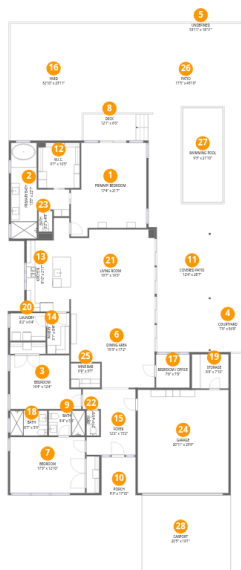

Home data report

**3938 Lively Lane, Midway Hollow, Dallas, Dallas County, Texas,
United States, 75220**

 **1**
Half baths

 **1**
Garages

Home data report

3938 Lively Lane, Midway Hollow, Dallas, Dallas County, Texas, United States, 75220

Room dimensions

Floor 1

Total:2454sqft

Excluded: 2667sqft

#		Dimensions	sqft	Counted as living area
1	Primary Bedroom	17'4" x 21'7"	374 sq. ft	Yes
2	Primary Bath	13'5" x 22'1"	296 sq. ft	Yes
3	Bedroom	16'4" x 12'4"	201 sq. ft	Yes
4	Courtyard	7'9" x 56'8"	440 sq. ft	No
5	Undefined	53'11" x 18'11"	1021 sq. ft	No
6	Dining Area	19'3" x 17'2"	330 sq. ft	Yes
7	Bedroom	17'3" x 12'10"	221 sq. ft	Yes
8	Deck	12'1" x 6'0"	73 sq. ft	No
9	Bath	8'4" x 5'9"	48 sq. ft	Yes
10	Porch	9'3" x 17'10"	165 sq. ft	No
11	Covered Patio	12'4" x 28'7"	354 sq. ft	No

Home data report

**3938 Lively Lane, Midway Hollow, Dallas, Dallas County, Texas,
United States, 75220**

#		Dimensions	sqft	Counted as living area
12	W.I.C.	9'7" x 10'5"	100 sq. ft	Yes
13	Kitchen	9'10" x 21'7"	212 sq. ft	Yes
14	Pantry	5'1" x 9'4"	48 sq. ft	Yes
15	Foyer	12'2" x 15'2"	184 sq. ft	Yes
16	Yard	32'10" x 23'11"	786 sq. ft	No
17	Bedroom / Office	7'8" x 7'8"	59 sq. ft	Yes
18	Bath	8'7" x 5'9"	49 sq. ft	Yes
19	Storage	8'6" x 7'10"	66 sq. ft	No
20	Laundry	8'2" x 6'4"	51 sq. ft	Yes
21	Living Room	19'7" x 19'3"	378 sq. ft	Yes
22	Bath	2'11" x 5'9"	17 sq. ft	Yes
23	Bath	3'2" x 4'9"	15 sq. ft	Yes
24	Garage	20'11" x 23'9"	496 sq. ft	No
25	Wine Bar	6'9" x 5'7"	38 sq. ft	Yes
26	Patio	17'5" x 43'10"	765 sq. ft	No
27	Swimming Pool	9'3" x 21'10"	203 sq. ft	No
28	Carport	20'5" x 18'1"	368 sq. ft	No

15 Floor 1 - Foyer

Dimensions: 12'2" x 15'2"
Area: 184 sq. ft
Counted as living area: Yes

Heated: Yes
Finished: Yes
Enclosed: Yes
Contiguous: Yes
Permitted: Yes
Wet space: No
Addition: No
Conversion: No