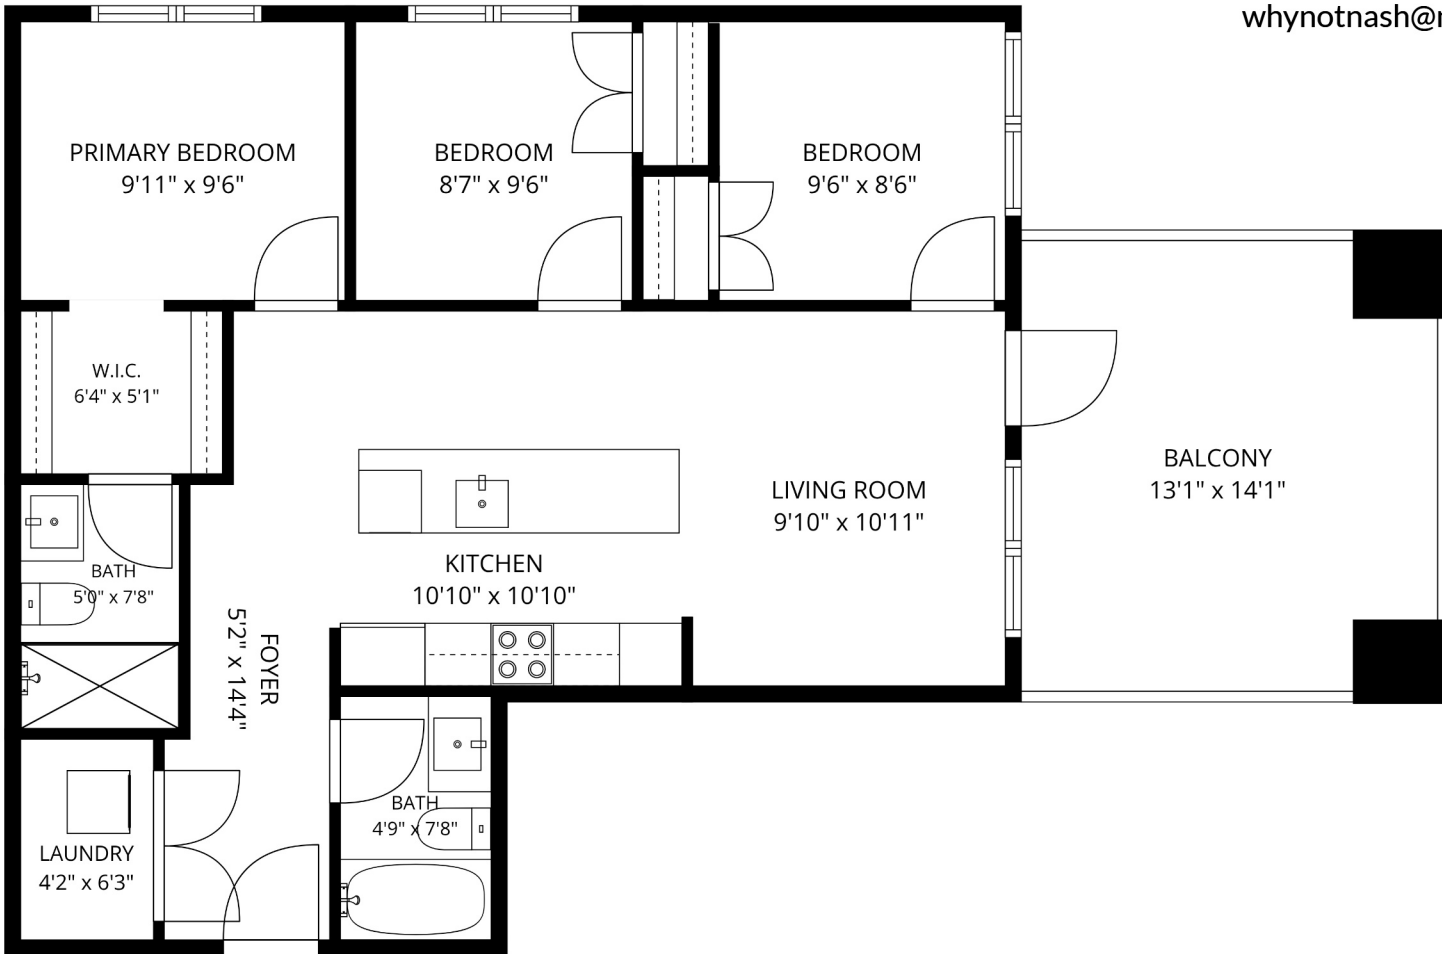

#211 45511 Campus Dr

Nash Harrison
(604) 855-6375

whynotnash@nashharrison.com

Estimated Areas:

Main Floor: 777 sq. ft
Total: 777 Sq. Ft