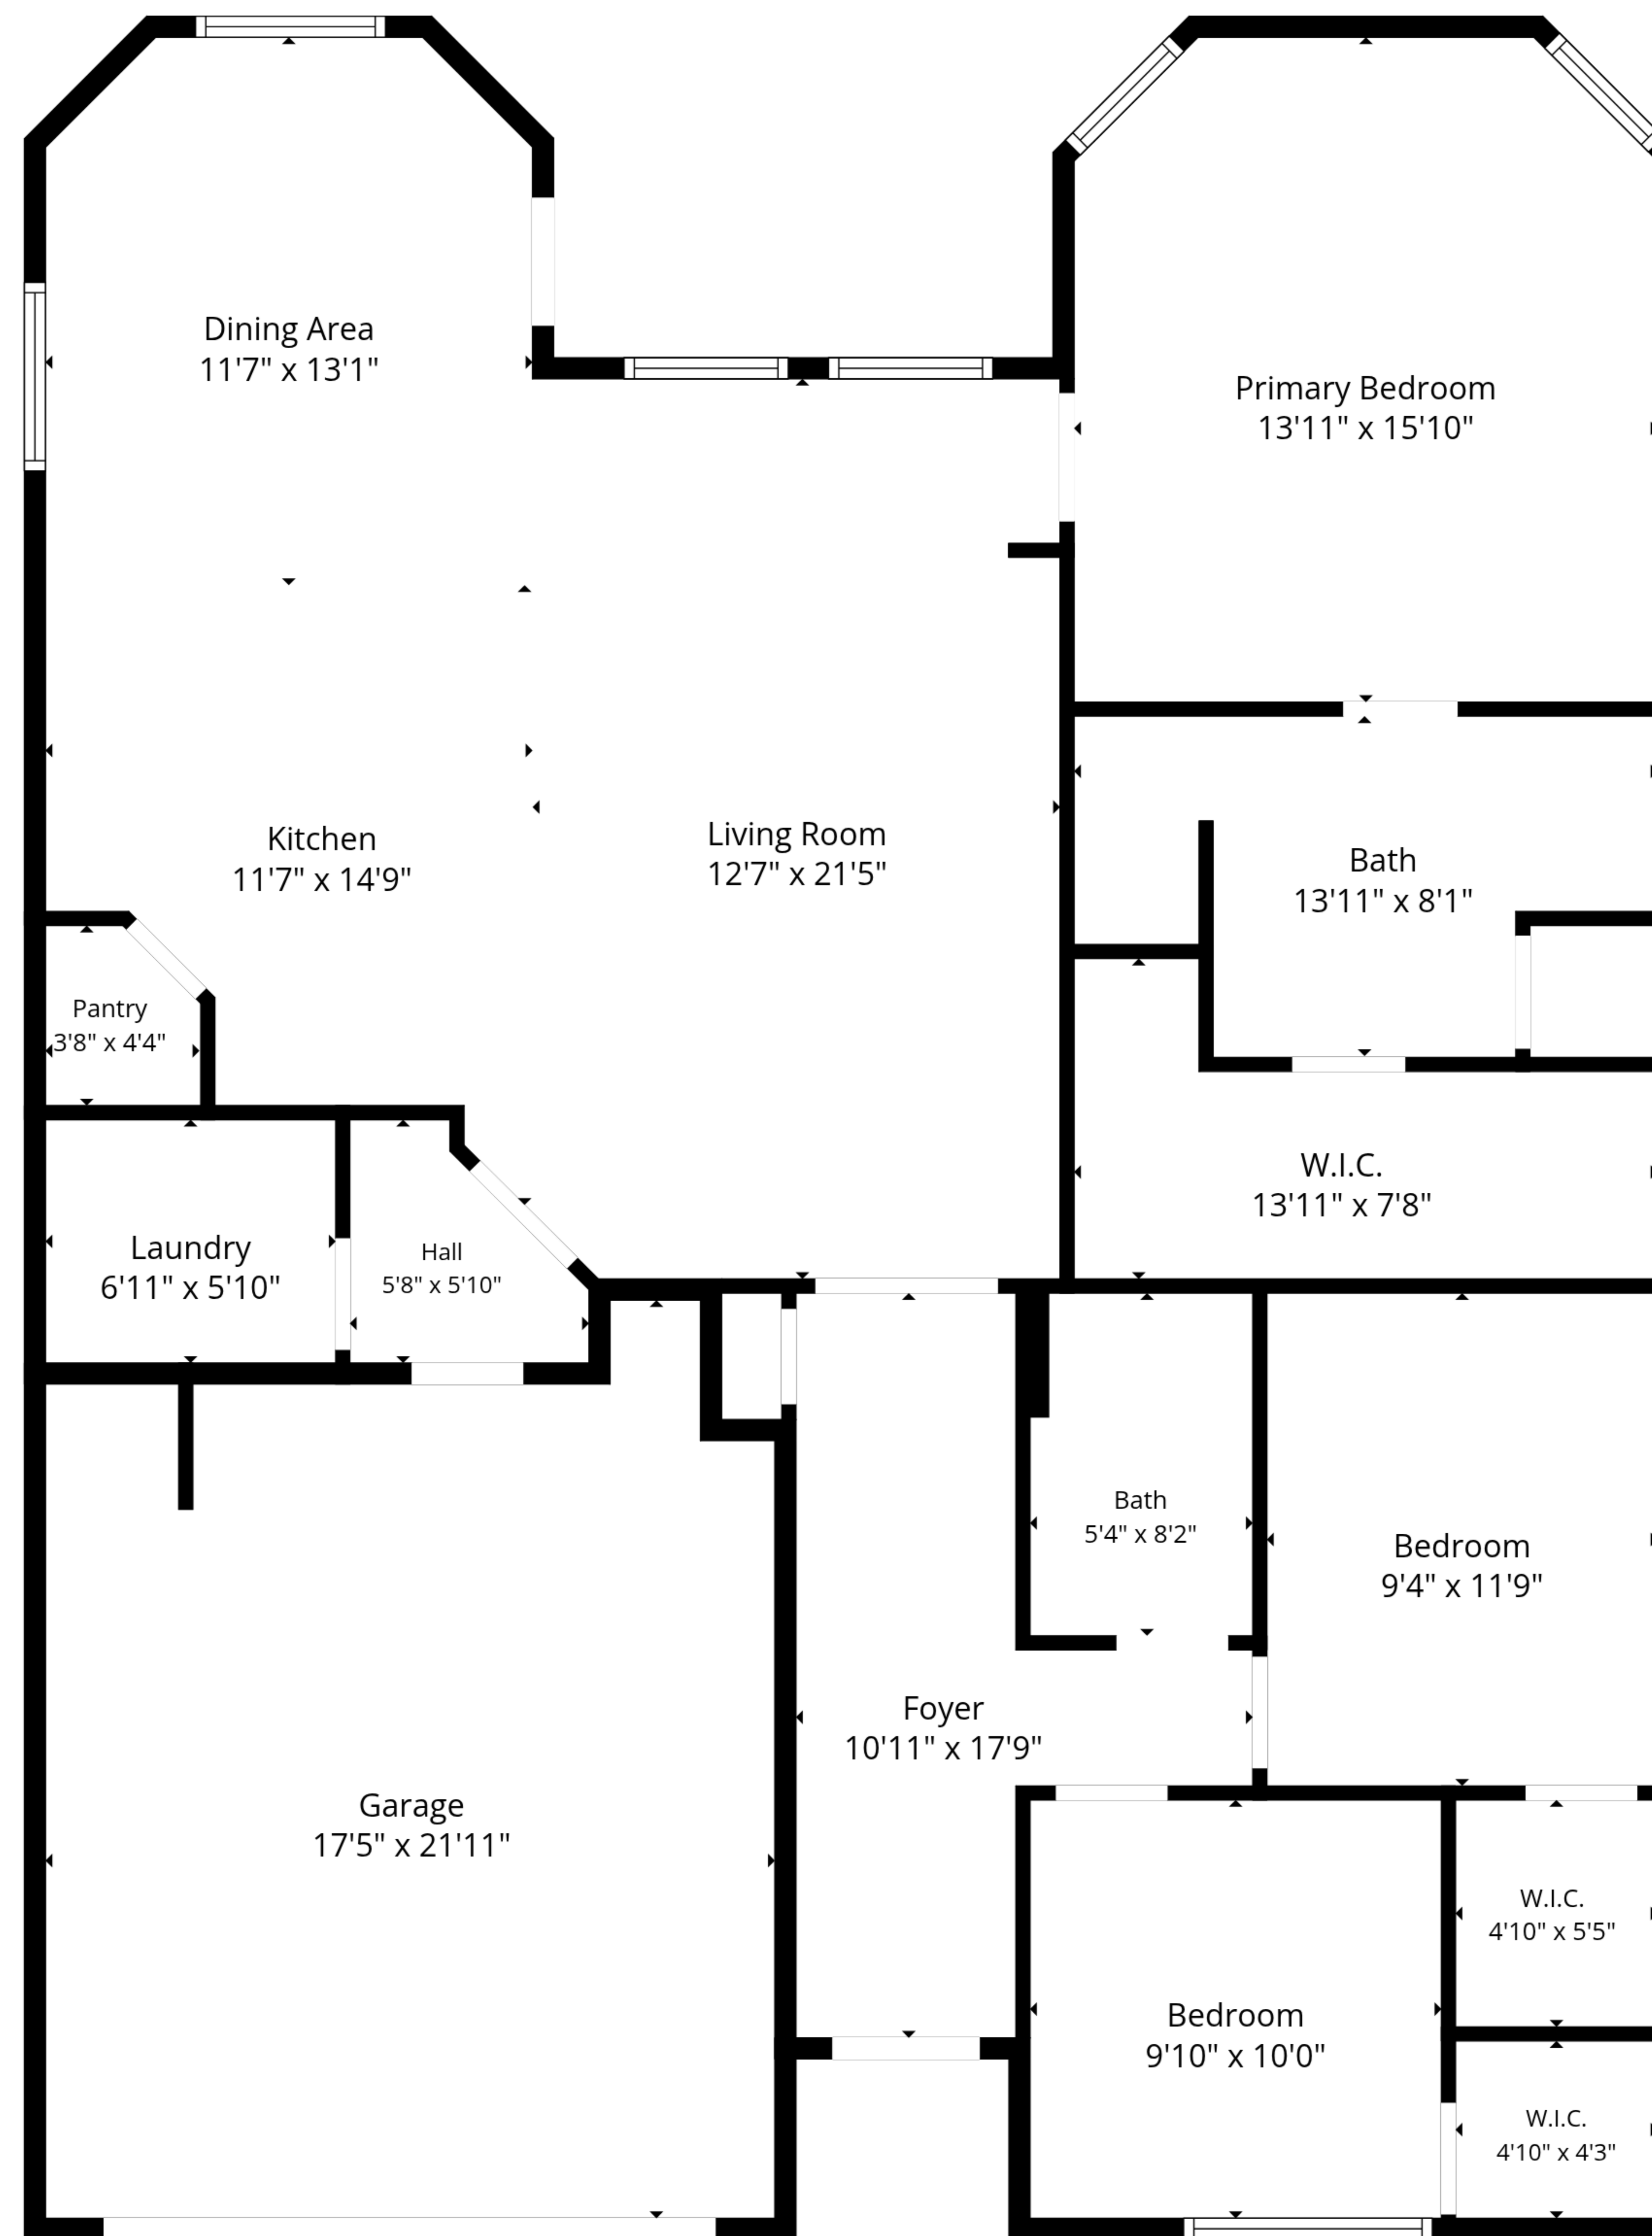

**Total: 1483 sq. ft**  
 1st Floor: 1483 sq. ft  
 Excluded Areas: Garage: 346 sq. Ft, Walls: 121 sq. ft

Measurements Deemed Reliable But Not Guarenteed.

**Total: 1483 sq. ft**  
 1st Floor: 1483 sq. ft  
 Excluded Areas: Garage: 346 sq. Ft, Walls: 121 sq. ft

Measurements Deemed Reliable But Not Guarenteed.