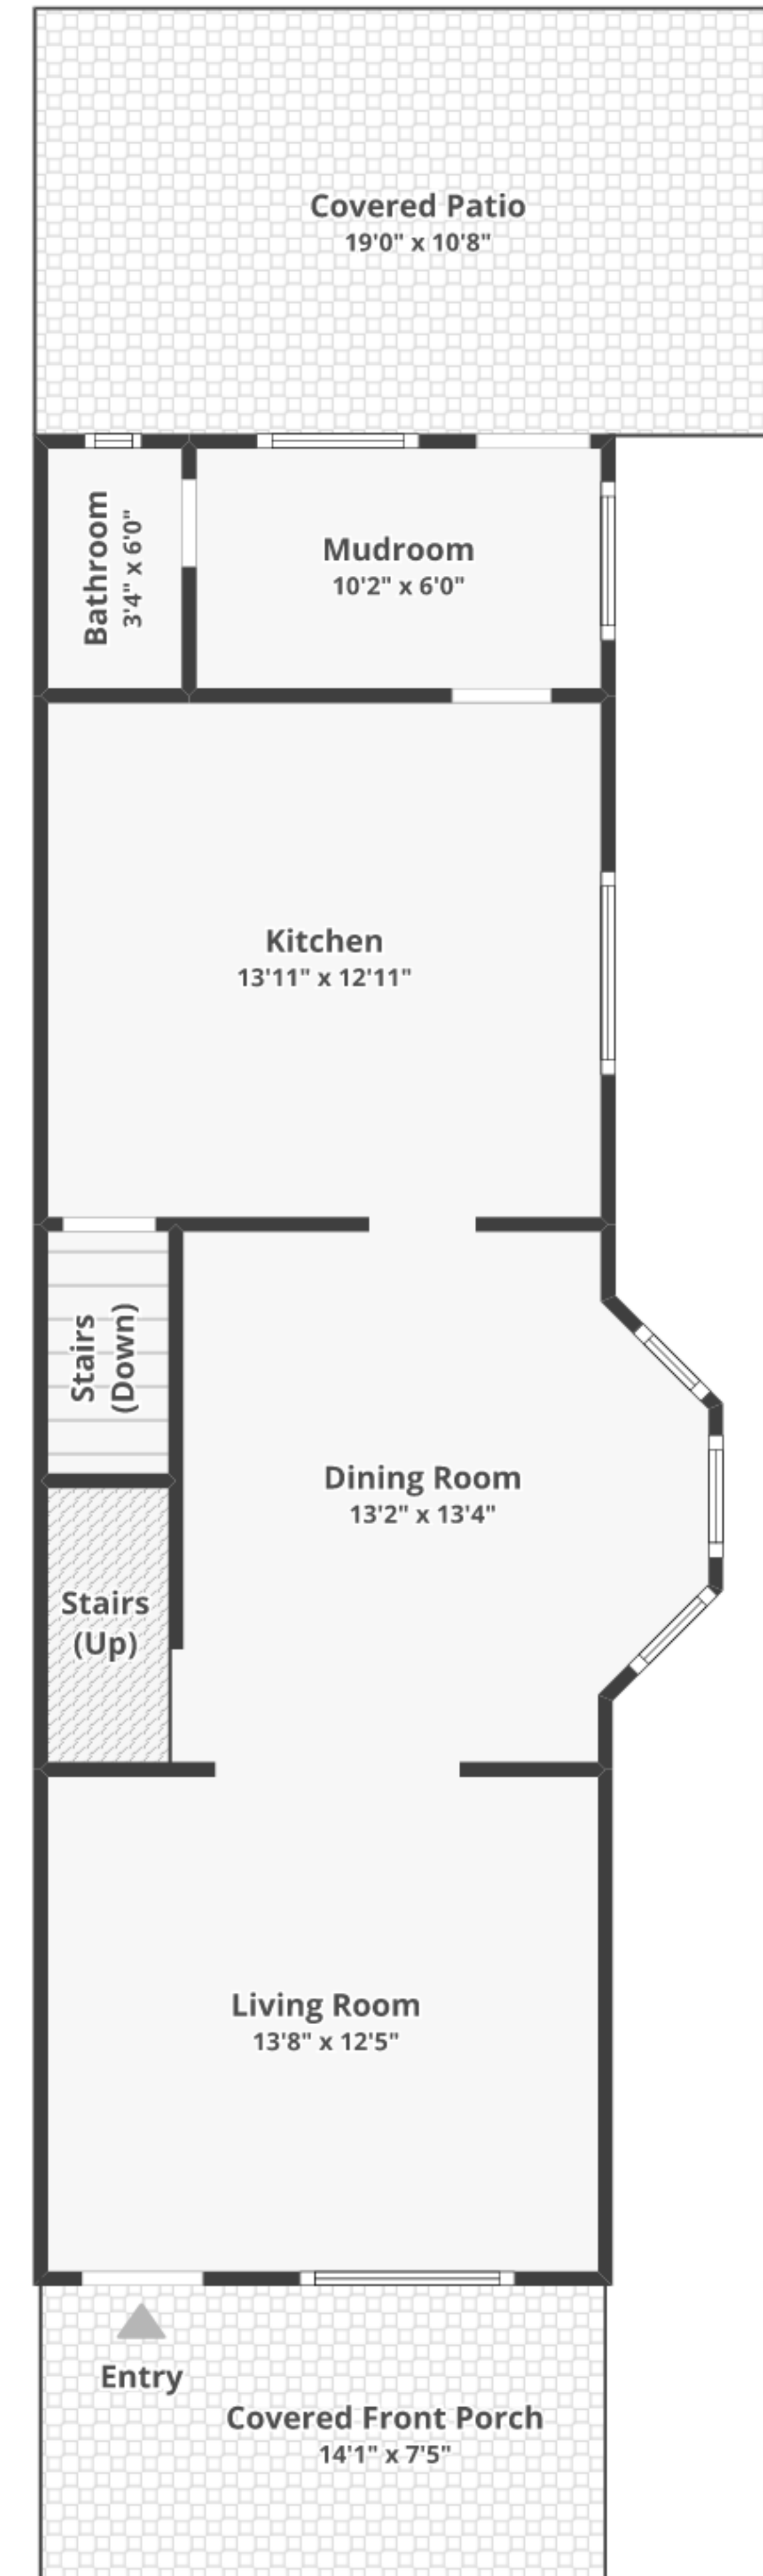

1211 E Bellevue Ave, Reading, PA 19605

Total finished area: ~1,438.52 sq. ft.

Total unfinished area: ~398.94 sq. ft.

Floor 1

Finished area: ~612.62 sq. ft.

Unfinished area: ~0 sq. ft.