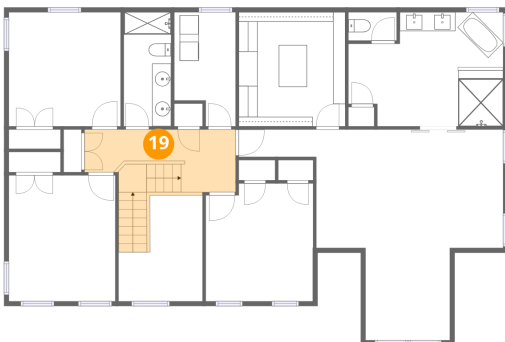

19 Floor 3 - Hall

Dimensions: 15'10" x 6'7"
Area: 120 sq. ft
Counted as living area: Yes

Heated: Yes
Finished: Yes
Enclosed: Yes
Contiguous: Yes
Permitted: Yes
Wet space: No
Addition: No
Conversion: No