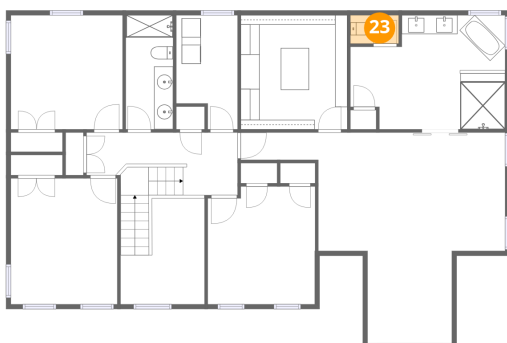

23 Floor 3 - Bath

Dimensions: 5'1" x 3'0"
Area: 15 sq. ft
Counted as living area: Yes

Heated: Yes
Finished: Yes
Enclosed: Yes
Contiguous: Yes
Permitted: Yes
Wet space: Yes
Addition: No
Conversion: No