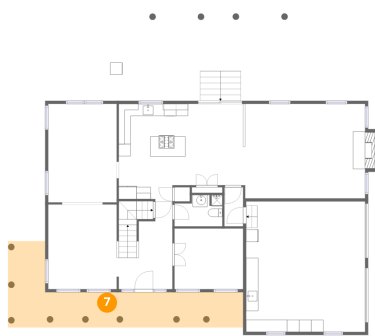

7 Floor 2 - Porch

Dimensions: 38'8" x 14'2"
Area: 275 sq. ft
Counted as living area: No

Heated: No
Finished: No
Enclosed: No
Contiguous: Yes
Permitted: Yes
Wet space: No
Addition: No
Conversion: No