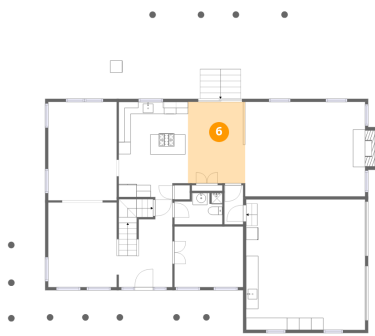

15 Hunters Chase, Plainfield, Newberry Township, Etters, York County, Pennsylvania, United States, 17319

6 Floor 2 - Breakfast Nook

Dimensions: 9'5" x 13'4"
Area: 125 sq. ft
Counted as living area: Yes

Heated: Yes
Finished: Yes
Enclosed: Yes
Contiguous: Yes
Permitted: Yes
Wet space: No
Addition: No
Conversion: No