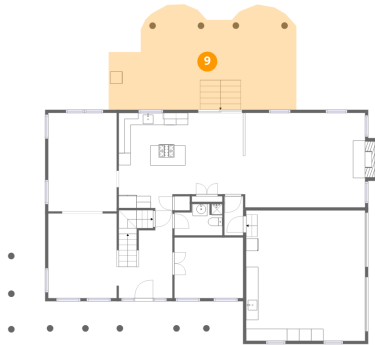

15 Hunters Chase, Plainfield, Newberry Township, Etters, York County, Pennsylvania, United States, 17319

9 Floor 2 - Covered Patio

Dimensions: 30'10" x 17'2"
Area: 461 sq. ft
Counted as living area: No

Heated: No
Finished: No
Enclosed: No
Contiguous: Yes
Permitted: Yes
Wet space: No
Addition: No
Conversion: No