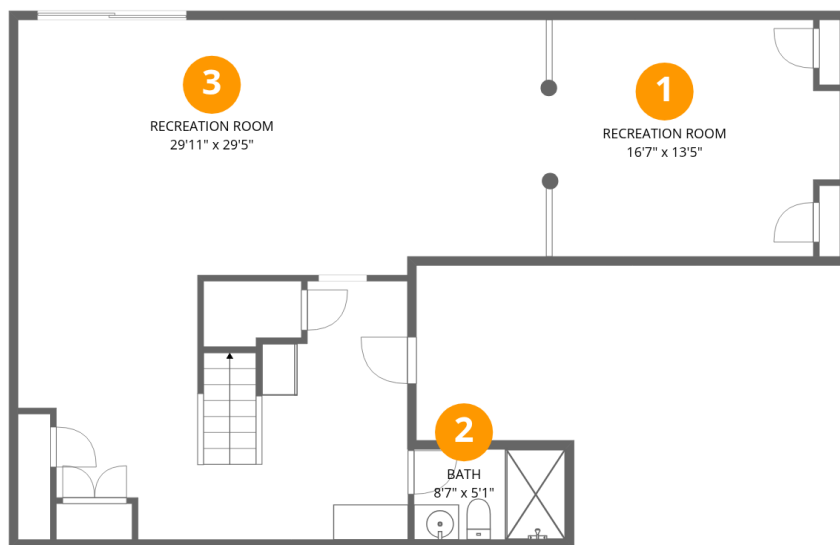

15 Hunters Chase, Plainfield, Newberry Township, Etters, York County, Pennsylvania, United States, 17319

Room dimensions

Floor 1 Below grade

Total:1021sqft Excluded: 0sqft

#		Dimensions	sqft	Counted as living area
1	Recreation Room	16'7" x 13'5"	210 sq. ft	Yes
2	Bath	8'7" x 5'1"	44 sq. ft	Yes
3	Recreation Room	29'11" x 29'5"	697 sq. ft	Yes