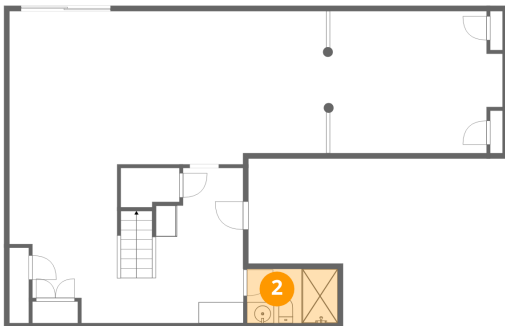

2 Floor 1 - Bath

Dimensions: 8'7" x 5'1"
Area: 44 sq. ft
Counted as living area: Yes

Heated: Yes
Finished: Yes
Enclosed: Yes
Contiguous: Yes
Permitted: Yes
Wet space: Yes
Addition: No
Conversion: No