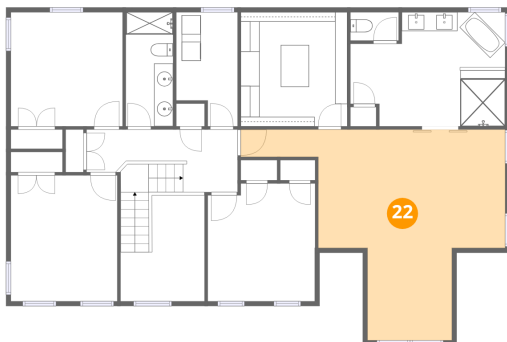

22 Floor 3 - Primary Bedroom

Dimensions: 27'10" x 22'2"
Area: 355 sq. ft
Counted as living area: Yes

Heated: Yes
Finished: Yes
Enclosed: Yes
Contiguous: Yes
Permitted: Yes
Wet space: No
Addition: No
Conversion: No