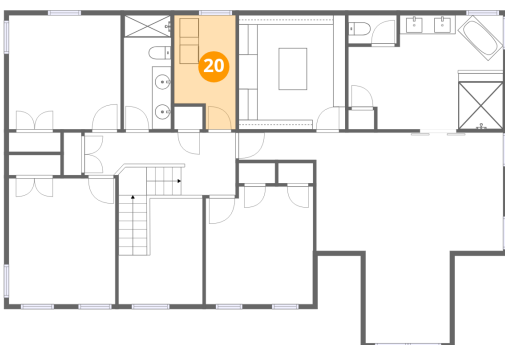

20 Floor 3 - Laundry

Dimensions: 6'5" x 12'0"
Area: 68 sq. ft
Counted as living area: Yes

Heated: Yes
Finished: Yes
Enclosed: Yes
Contiguous: Yes
Permitted: Yes
Wet space: No
Addition: No
Conversion: No