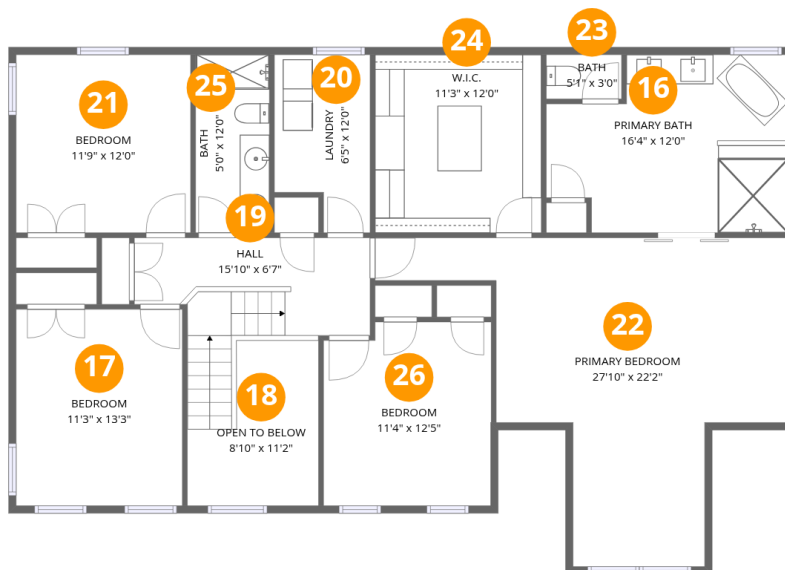

15 Hunters Chase, Plainfield, Newberry Township, Etters, York County, Pennsylvania, United States, 17319

Room dimensions

Floor 3

Total:1478sqft Excluded: 79sqft

#		Dimensions	sqft	Counted as living area
16	Primary Bath	16'4" x 12'0"	170 sq. ft	Yes
17	Bedroom	11'3" x 13'3"	149 sq. ft	Yes
18	Open To Below	8'10" x 11'2"	79 sq. ft	No
19	Hall	15'10" x 6'7"	120 sq. ft	Yes
20	Laundry	6'5" x 12'0"	68 sq. ft	Yes
21	Bedroom	11'9" x 12'0"	141 sq. ft	Yes
22	Primary Bedroom	27'10" x 22'2"	355 sq. ft	Yes
23	Bath	5'1" x 3'0"	15 sq. ft	Yes
24	W.I.C.	11'3" x 12'0"	135 sq. ft	Yes
25	Bath	5'0" x 12'0"	60 sq. ft	Yes
26	Bedroom	11'4" x 12'5"	136 sq. ft	Yes