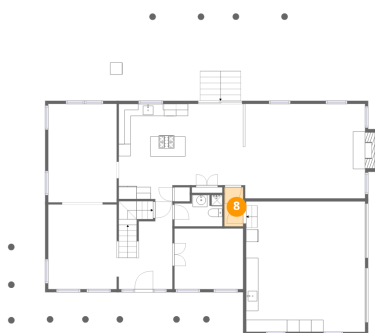

8 Floor 2 - Hall

Dimensions: 3'1" x 6'5"
Area: 20 sq. ft
Counted as living area: Yes

Heated: Yes
Finished: Yes
Enclosed: Yes
Contiguous: Yes
Permitted: Yes
Wet space: No
Addition: No
Conversion: No