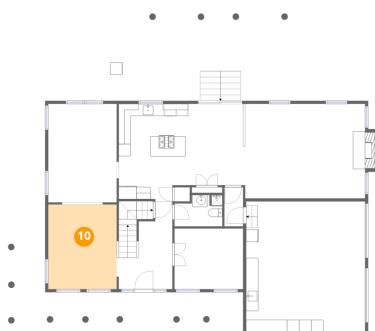

10 Floor 2 - Living Room

Dimensions: 11'3" x 13'11"
Area: 156 sq. ft
Counted as living area: Yes

Heated: Yes
Finished: Yes
Enclosed: Yes
Contiguous: Yes
Permitted: Yes
Wet space: No
Addition: No
Conversion: No