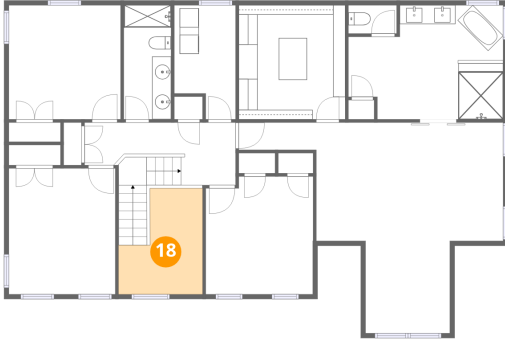

15 Hunters Chase, Plainfield, Newberry Township, Etters, York County, Pennsylvania, United States, 17319

18 Floor 3 - Open To Below

Dimensions: 8'10" x 11'2"
Area: 79 sq. ft
Counted as living area: No

Heated: No
Finished: No
Enclosed: No
Contiguous: Yes
Permitted: No
Wet space: No
Addition: No
Conversion: No