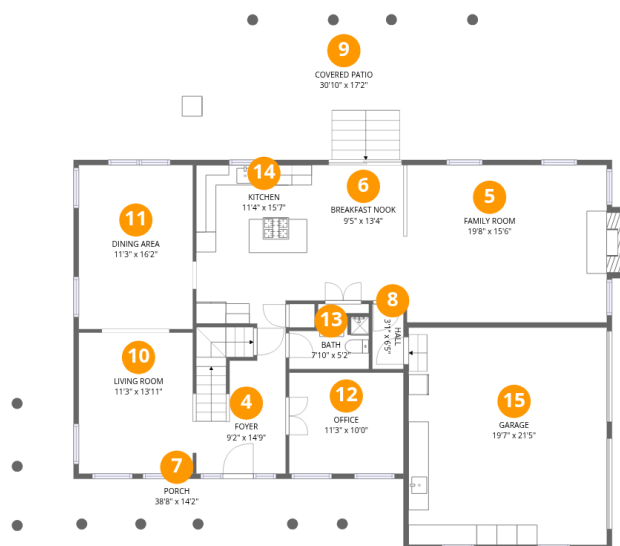

15 Hunters Chase, Plainfield, Newberry Township, Etters, York County, Pennsylvania, United States, 17319

Room dimensions

Floor 2

Total:1287sqft

Excluded: 1166sqft

#		Dimensions	sqft	Counted as living area
4	Foyer	9'2" x 14'9"	127 sq. ft	Yes
5	Family Room	19'8" x 15'6"	315 sq. ft	Yes
6	Breakfast Nook	9'5" x 13'4"	125 sq. ft	Yes
7	Porch	38'8" x 14'2"	275 sq. ft	No
8	Hall	3'1" x 6'5"	20 sq. ft	Yes
9	Covered Patio	30'10" x 17'2"	461 sq. ft	No
10	Living Room	11'3" x 13'11"	156 sq. ft	Yes
11	Dining Area	11'3" x 16'2"	182 sq. ft	Yes
12	Office	11'3" x 10'0"	112 sq. ft	Yes
13	Bath	7'10" x 5'2"	36 sq. ft	Yes
14	Kitchen	11'4" x 15'7"	172 sq. ft	Yes