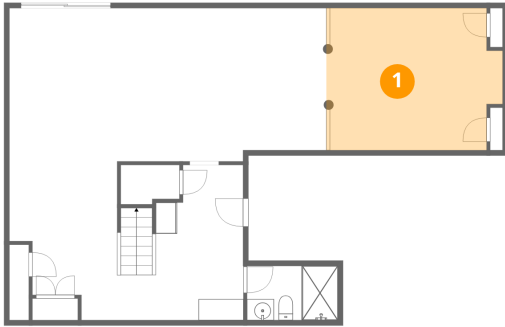

15 Hunters Chase, Plainfield, Newberry Township, Etters, York County, Pennsylvania, United States, 17319

1 Floor 1 - Recreation Room

Dimensions: 16'7" x 13'5"
Area: 210 sq. ft
Counted as living area: Yes

Heated: Yes
Finished: Yes
Enclosed: Yes
Contiguous: Yes
Permitted: Yes
Wet space: No
Addition: No
Conversion: No