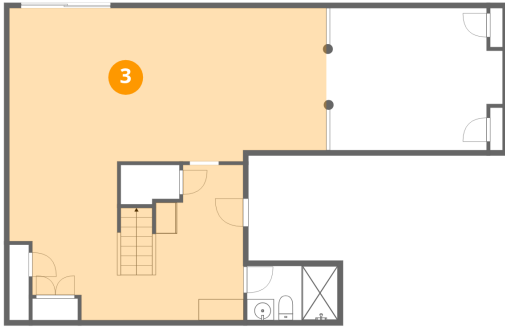

15 Hunters Chase, Plainfield, Newberry Township, Etters, York County, Pennsylvania, United States, 17319

3 Floor 1 - Recreation Room

Dimensions: 29'11" x 29'5"
Area: 697 sq. ft
Counted as living area: Yes

Heated: Yes
Finished: Yes
Enclosed: Yes
Contiguous: Yes
Permitted: Yes
Wet space: No
Addition: No
Conversion: No