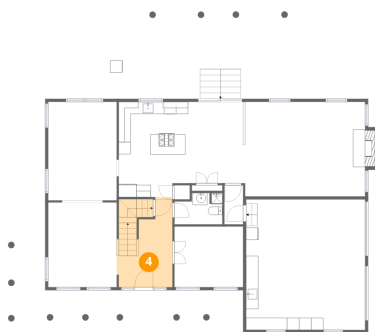

4 Floor 2 - Foyer

Dimensions: 9'2" x 14'9"
Area: 127 sq. ft
Counted as living area: Yes

Heated: Yes
Finished: Yes
Enclosed: Yes
Contiguous: Yes
Permitted: Yes
Wet space: No
Addition: No
Conversion: No