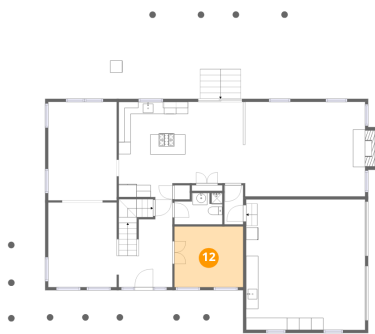

15 Hunters Chase, Plainfield, Newberry Township, Etters, York County, Pennsylvania, United States, 17319

12 Floor 2 - Office

Dimensions: 11'3" x 10'0"
Area: 112 sq. ft
Counted as living area: Yes

Heated: Yes
Finished: Yes
Enclosed: Yes
Contiguous: Yes
Permitted: Yes
Wet space: No
Addition: No
Conversion: No