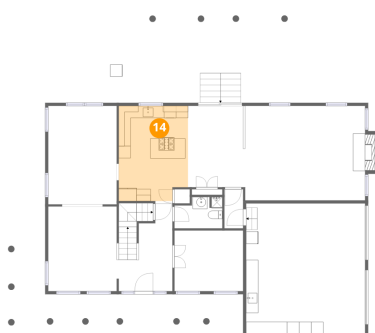

14 Floor 2 - Kitchen

Dimensions: 11'4" x 15'7"
Area: 172 sq. ft
Counted as living area: Yes

Heated: Yes
Finished: Yes
Enclosed: Yes
Contiguous: Yes
Permitted: Yes
Wet space: No
Addition: No
Conversion: No