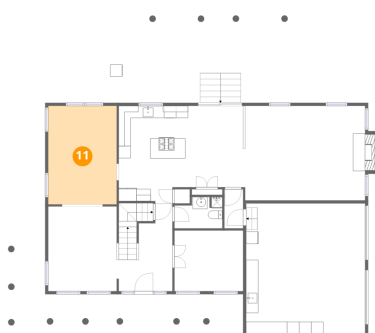

11 Floor 2 - Dining Area

Dimensions: 11'3" x 16'2"
Area: 182 sq. ft
Counted as living area: Yes

Heated: Yes
Finished: Yes
Enclosed: Yes
Contiguous: Yes
Permitted: Yes
Wet space: No
Addition: No
Conversion: No