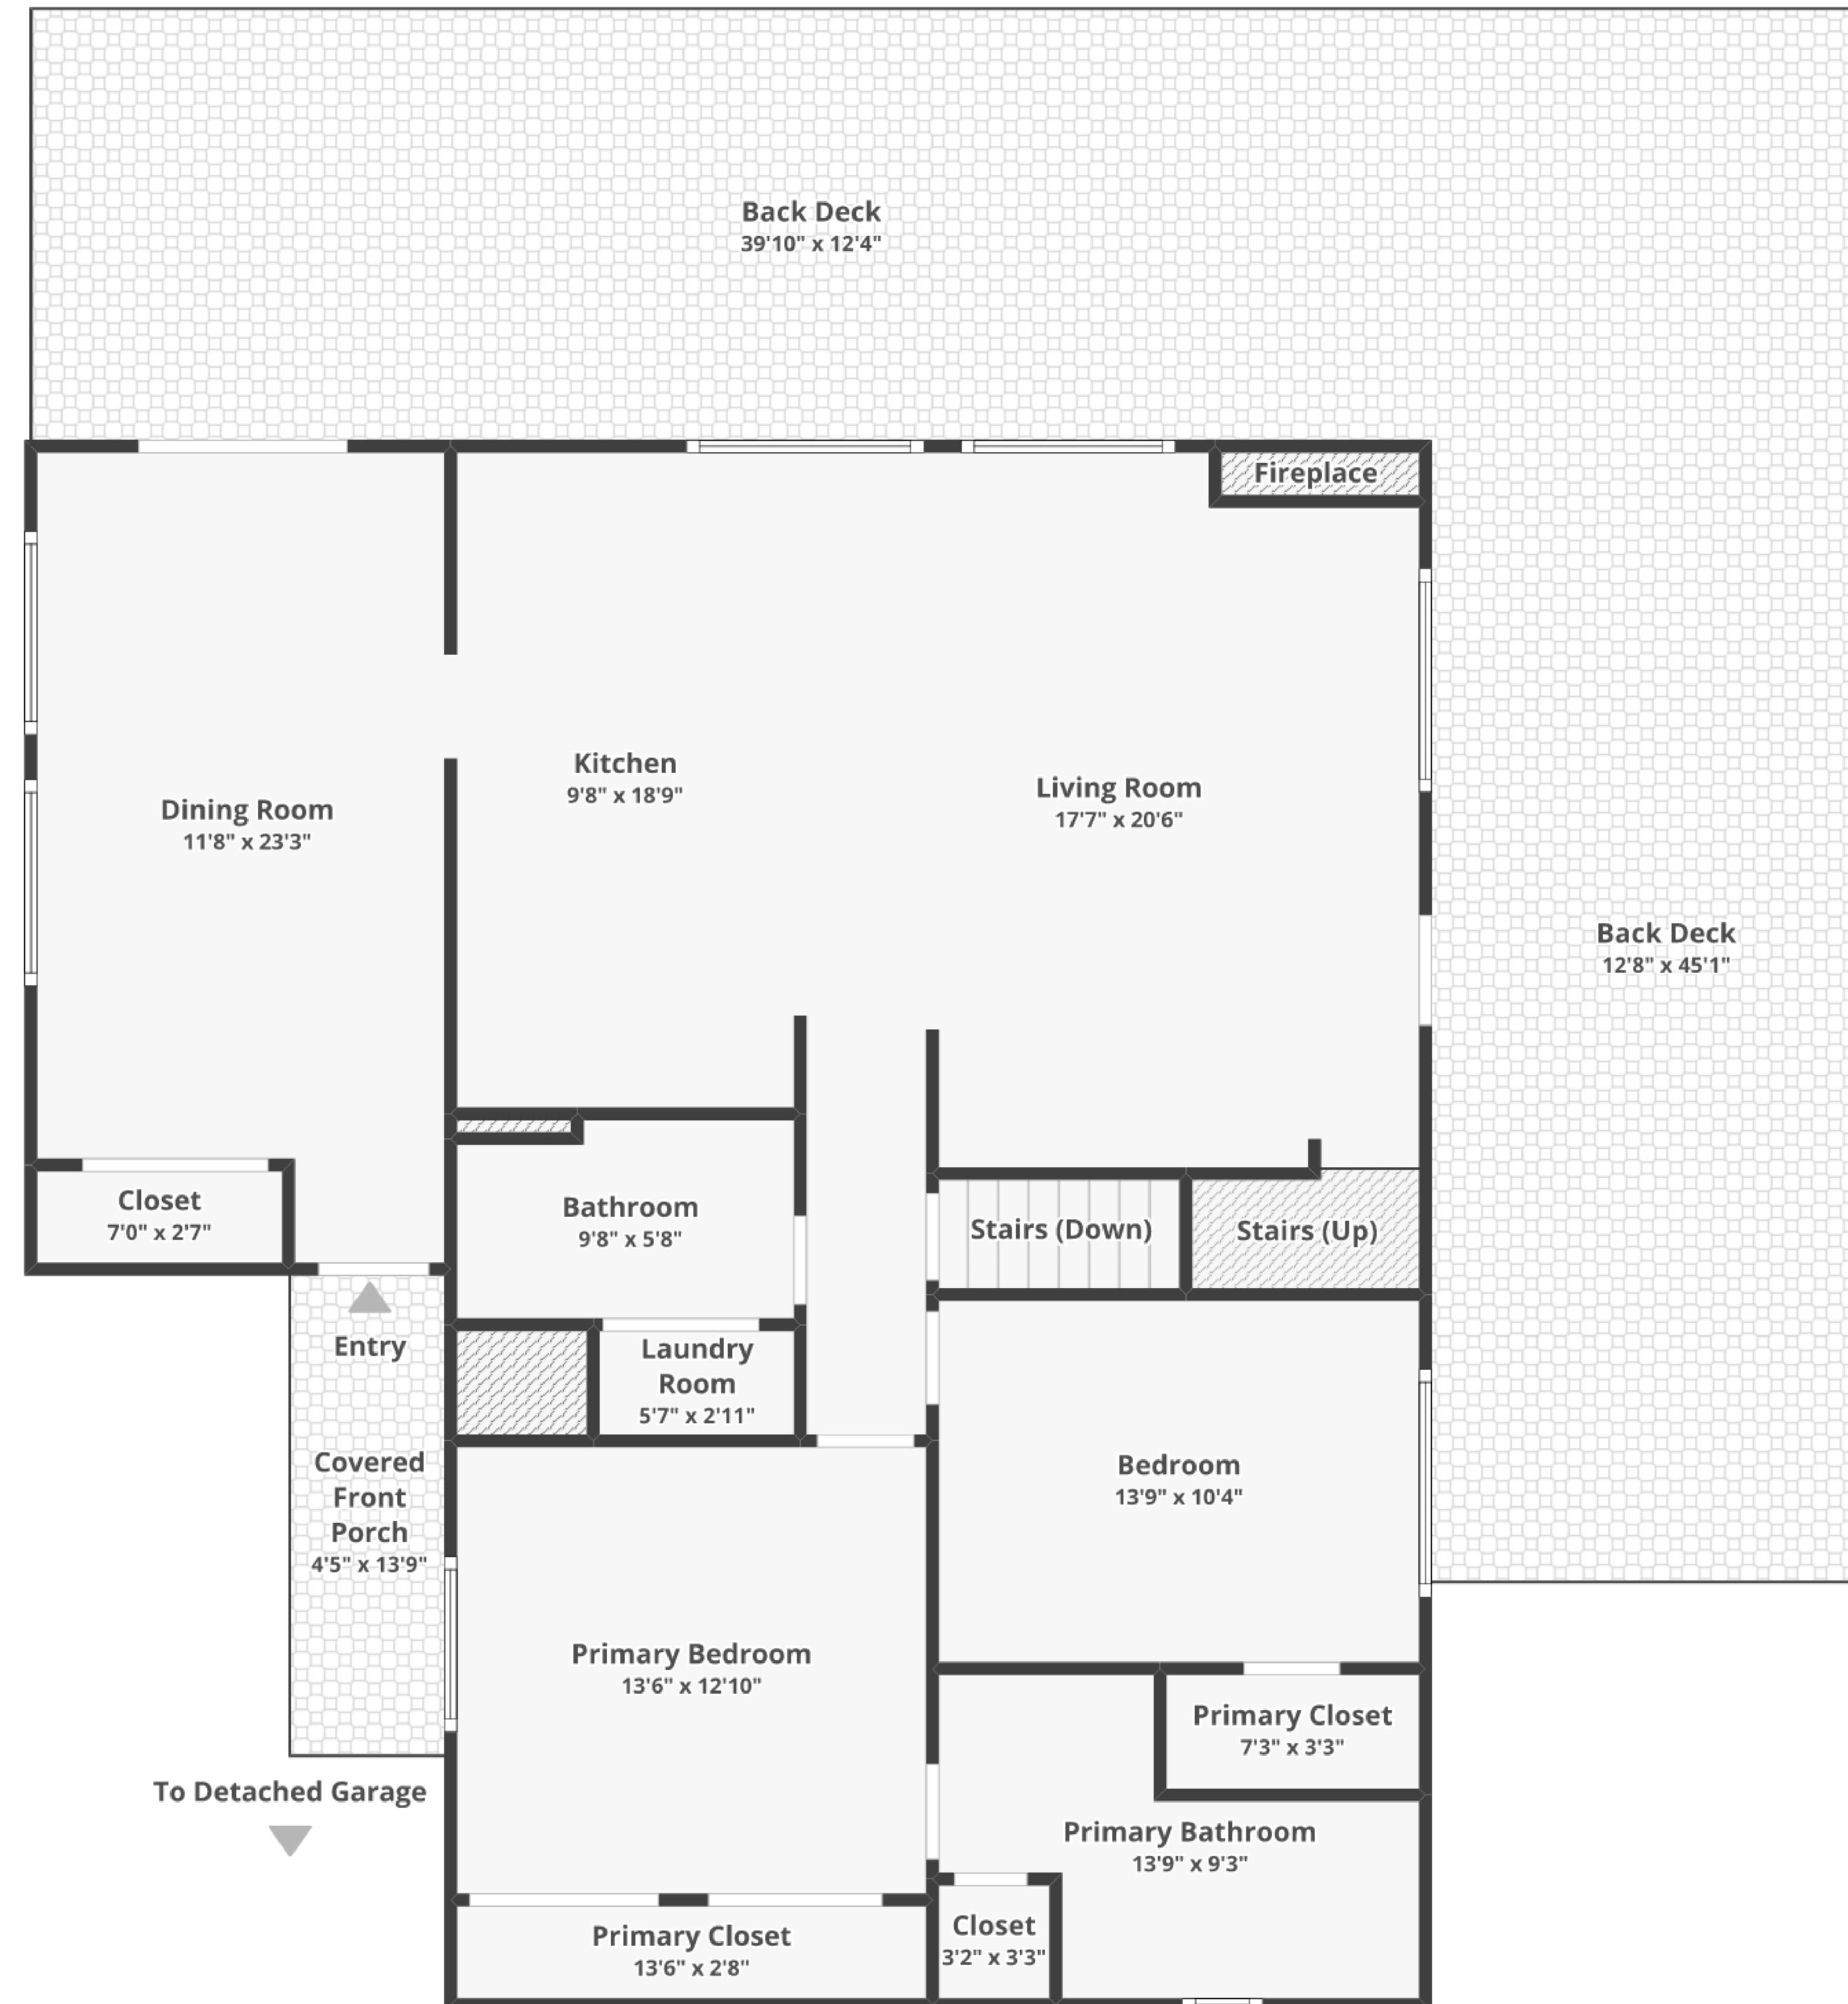

464 Wynonah Dr, Auburn, PA 17922

Total finished area: ~2,617.64 sq. ft.

Total unfinished area: ~226.4 sq. ft.

Floor 1

Finished area: ~1,394.37 sq. ft.

Unfinished area: ~18.97 sq. ft.