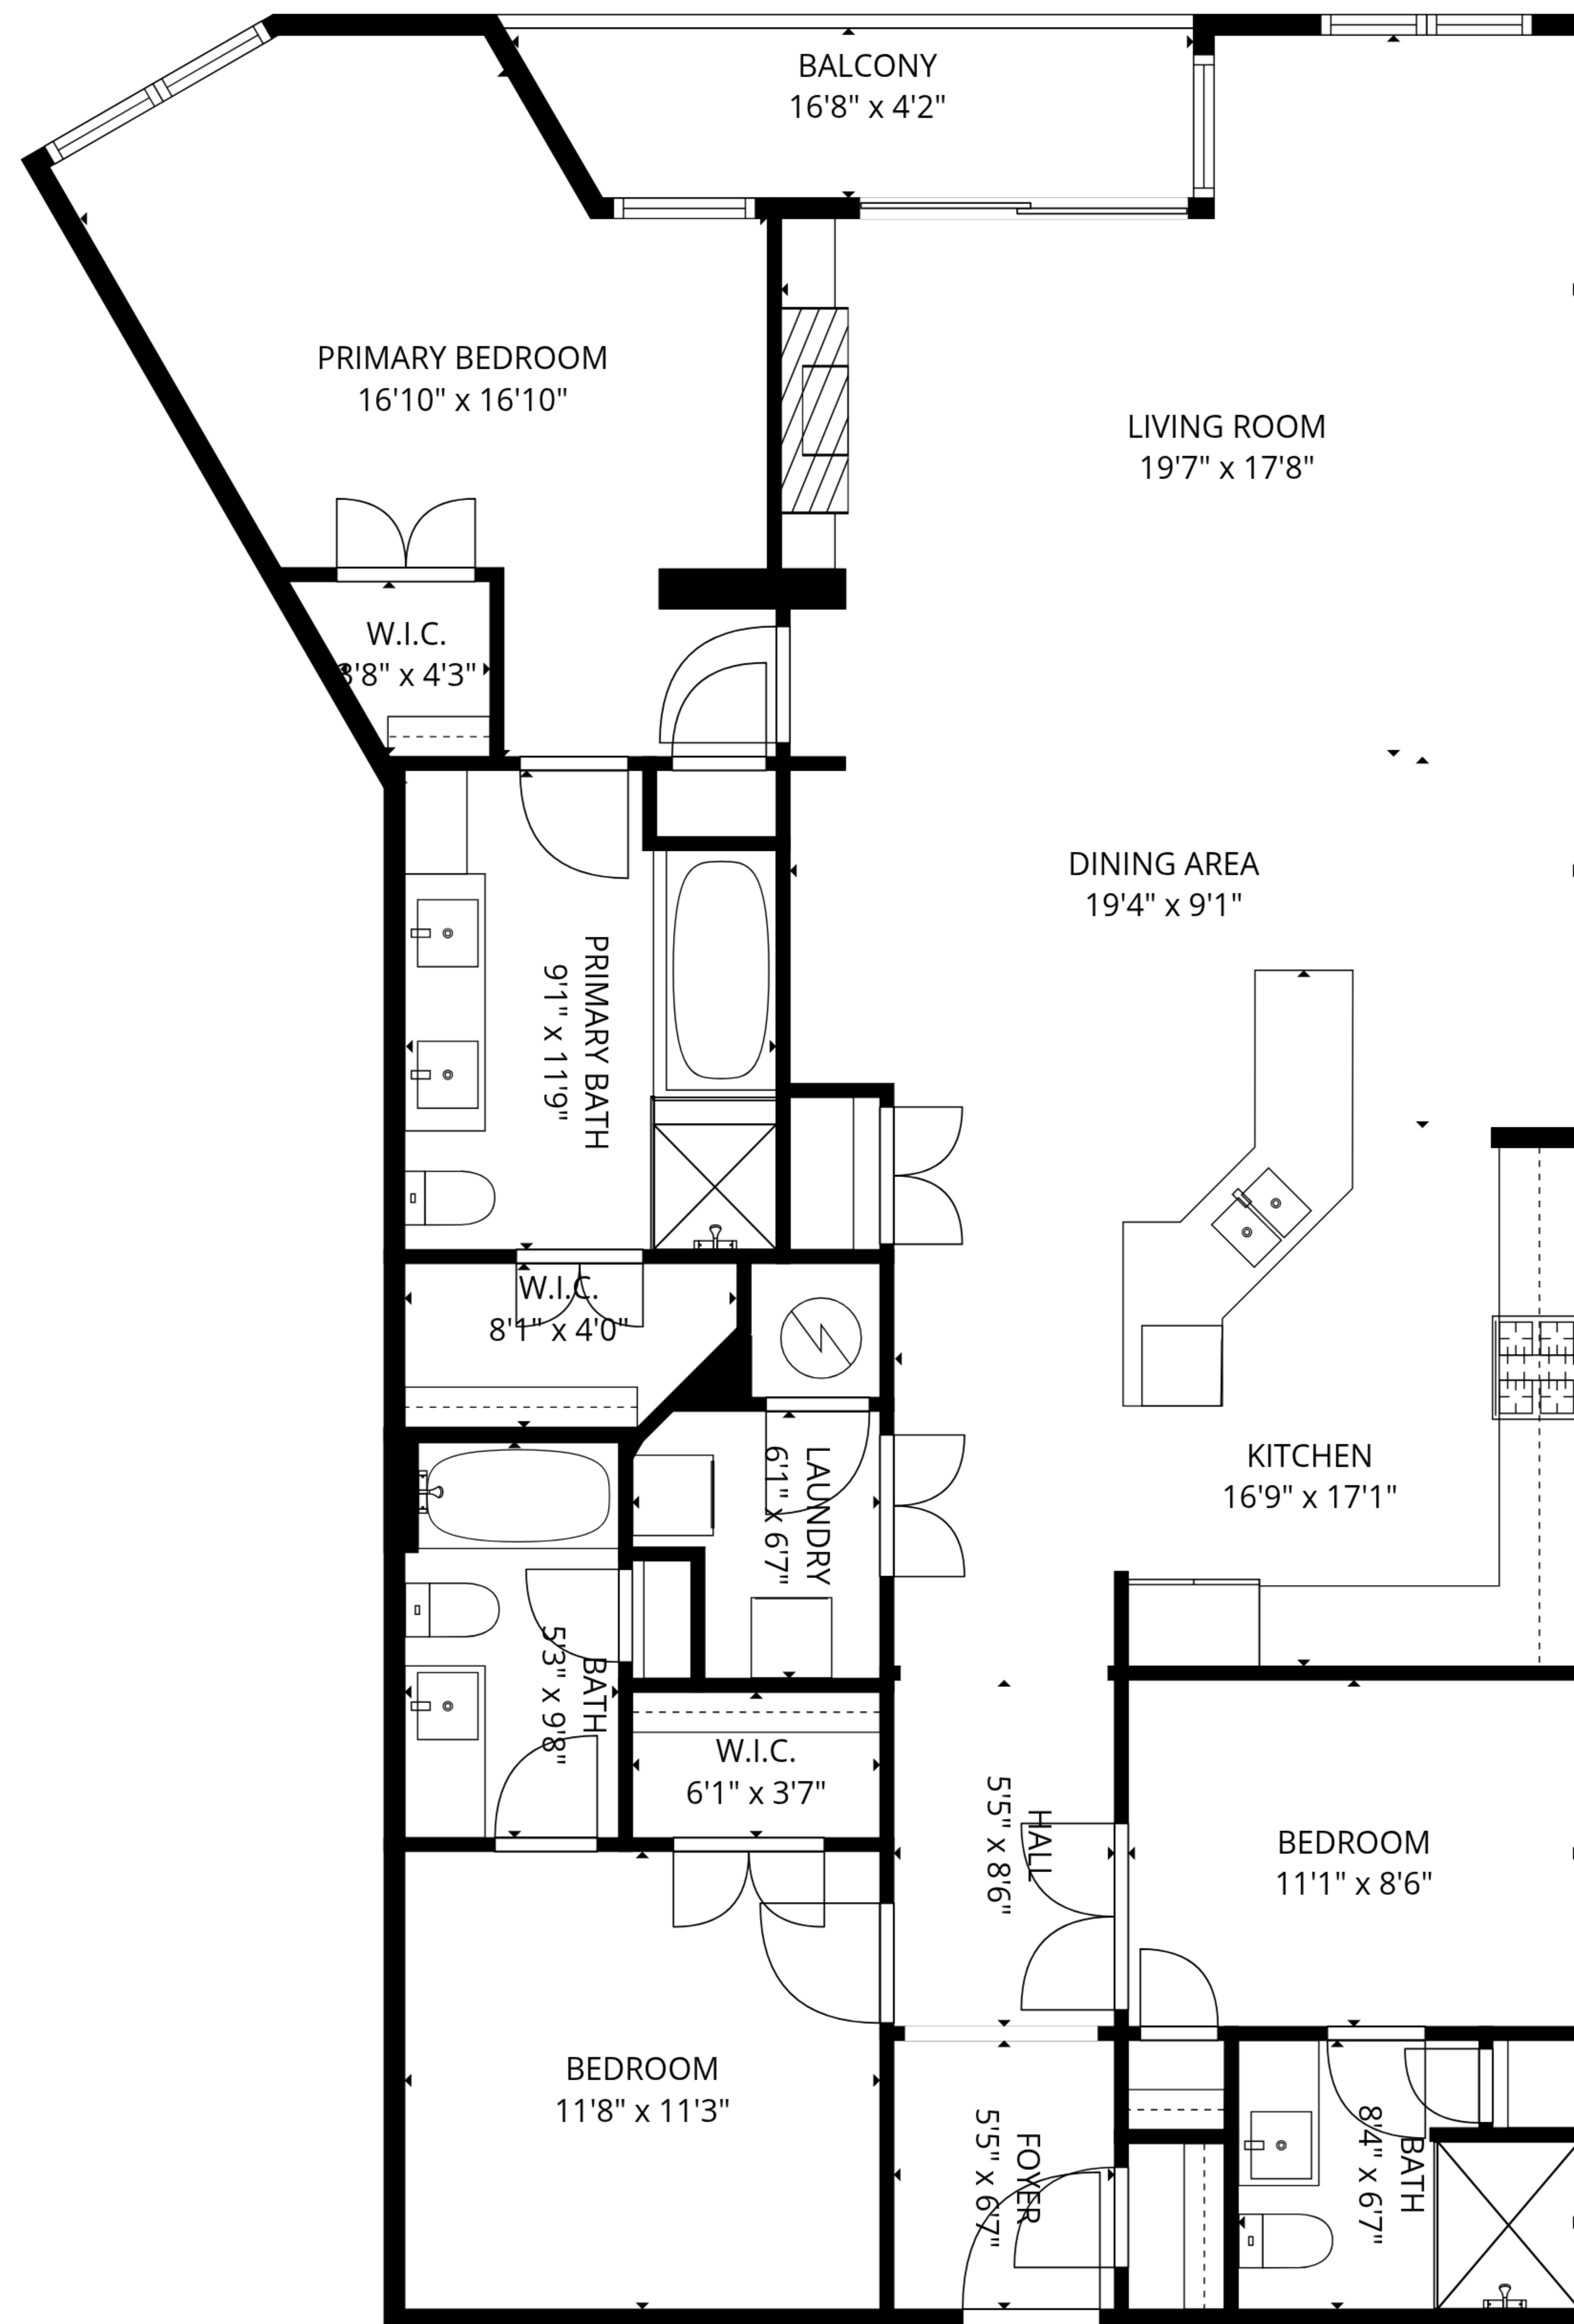

TOTAL: 1612 sq. ft
 1st floor: 1612 sq. ft
 EXCLUDED AREAS: BALCONY: 65 sq. ft, WALLS: 94 sq. ft

SIZES AND DIMENSIONS ARE APPROXIMATE, ACTUAL MAY VARY.

TOTAL: 1612 sq. ft
 1st floor: 1612 sq. ft
 EXCLUDED AREAS: BALCONY: 65 sq. ft, WALLS: 94 sq. ft

SIZES AND DIMENSIONS ARE APPROXIMATE, ACTUAL MAY VARY.