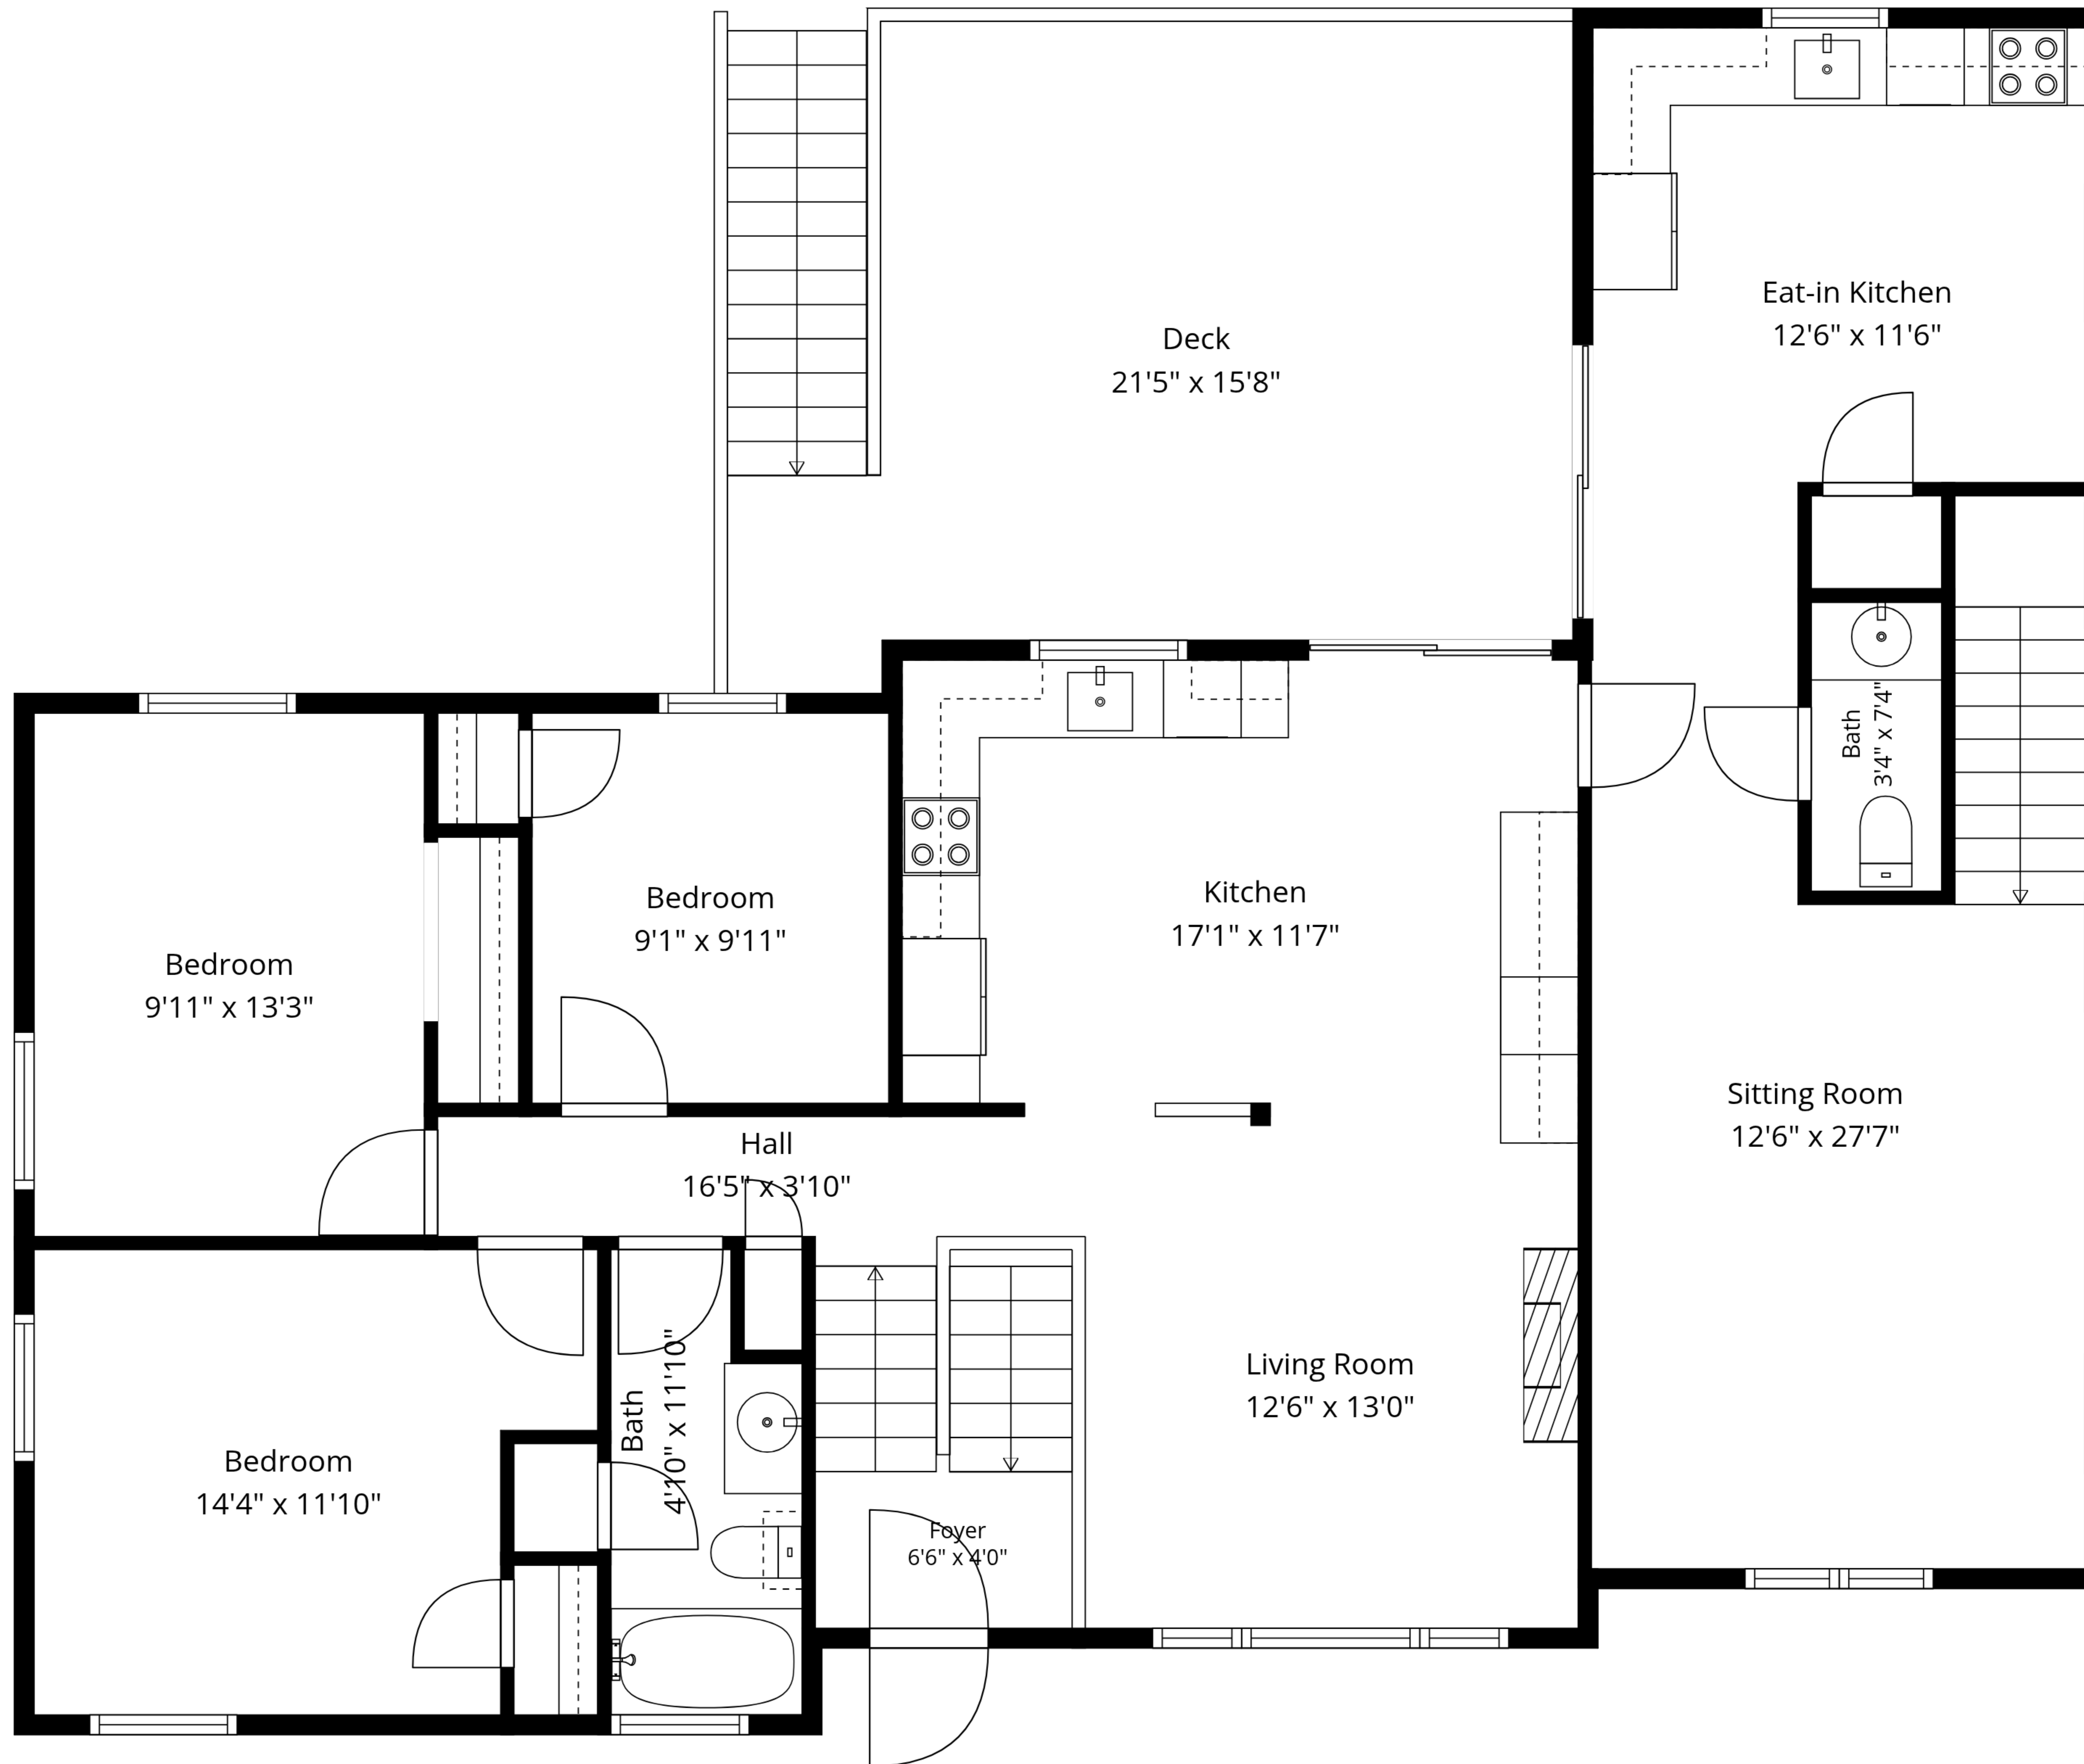

TOTAL: 2863 sq. ft

1st floor: 1394 sq. ft, 2nd floor: 1469 sq. ft

EXCLUDED AREAS: UTILITY: 108 sq. ft, PATIO: 233 sq. ft, COVERED PATIO: 317 sq. ft,
 BAY WINDOW: 7 sq. ft, DECK: 297 sq. ft, WALLS: 199 sq. ft

Measurements Are Approximate - Deemed Highly Reliable But Not Guaranteed

TOTAL: 2863 sq. ft

1st floor: 1394 sq. ft, 2nd floor: 1469 sq. ft

EXCLUDED AREAS: UTILITY: 108 sq. ft, PATIO: 233 sq. ft, COVERED PATIO: 317 sq. ft,
BAY WINDOW: 7 sq. ft, DECK: 297 sq. ft, WALLS: 199 sq. ft

Measurements Are Approximate - Deemed Highly Reliable But Not Guaranteed

2nd Floor

1st Floor

TOTAL: 2863 sq. ft

1st floor: 1394 sq. ft, 2nd floor: 1469 sq. ft

EXCLUDED AREAS: UTILITY: 108 sq. ft, PATIO: 233 sq. ft, COVERED PATIO: 317 sq. ft,
BAY WINDOW: 7 sq. ft, DECK: 297 sq. ft, WALLS: 199 sq. ft