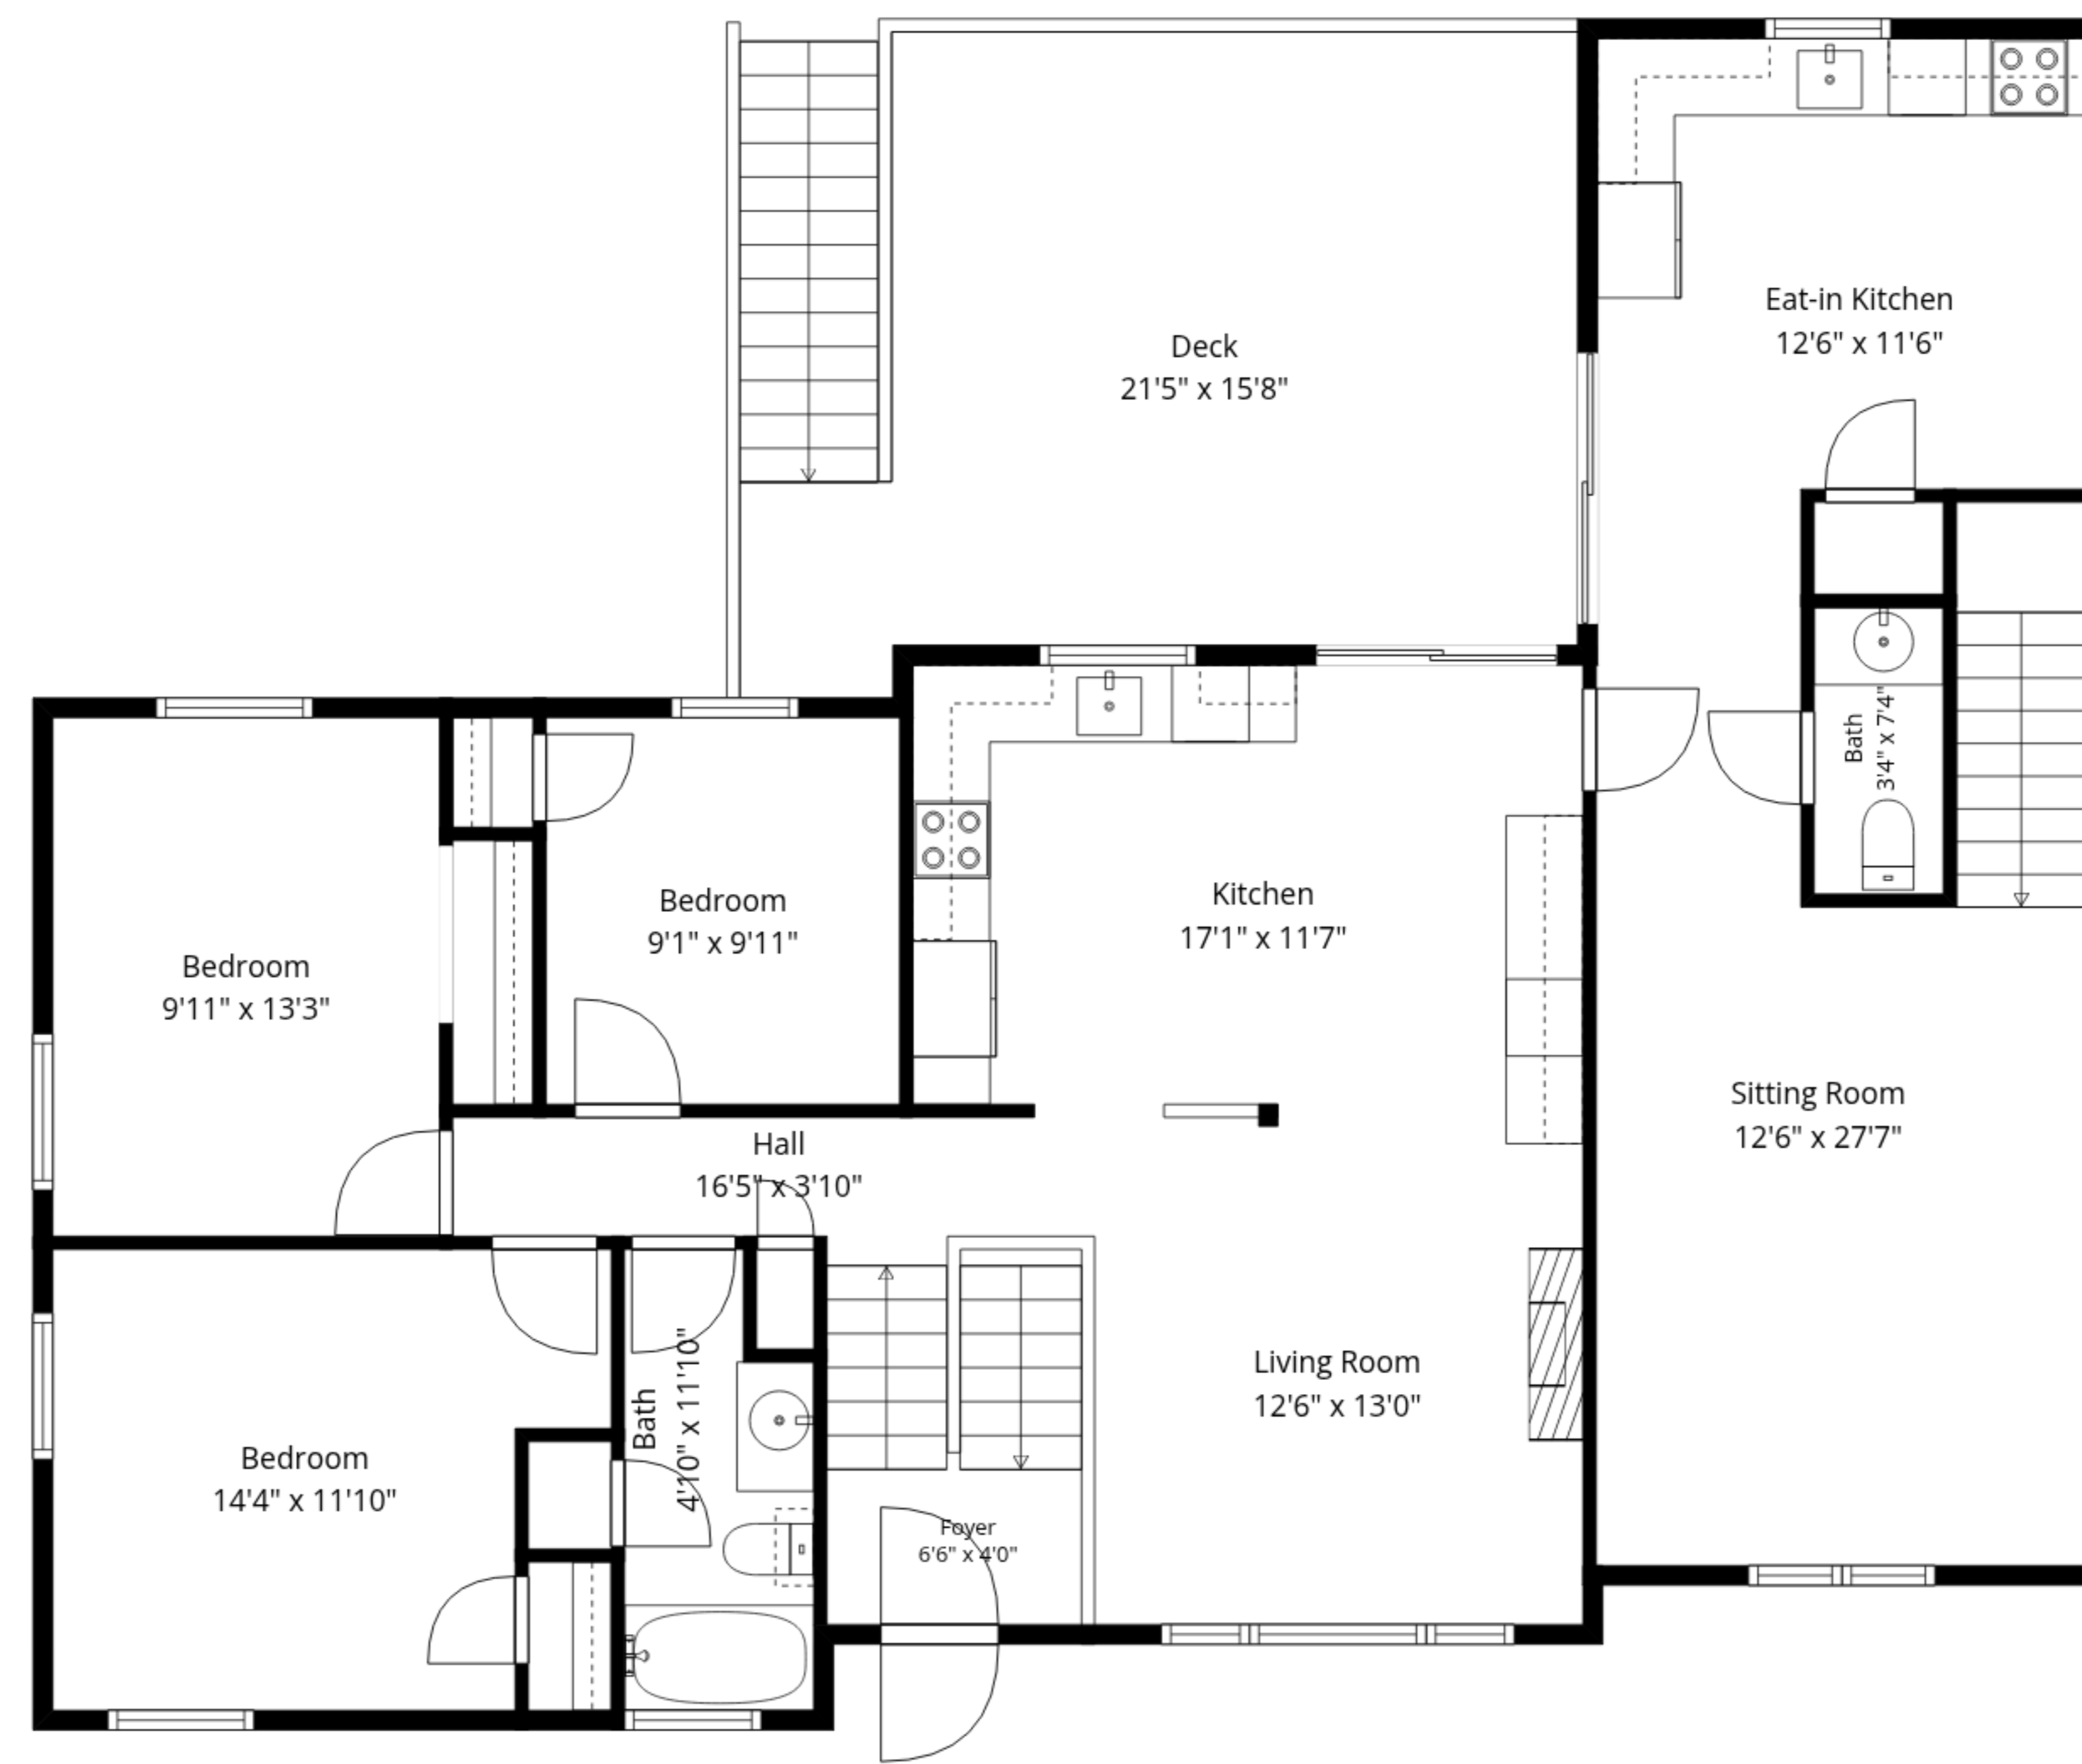

TOTAL: 2863 sq. ft

1st floor: 1394 sq. ft, 2nd floor: 1469 sq. ft

EXCLUDED AREAS: UTILITY: 108 sq. ft, PATIO: 233 sq. ft, COVERED PATIO: 317 sq. ft,
 BAY WINDOW: 7 sq. ft, DECK: 297 sq. ft, WALLS: 199 sq. ft

Measurements Are Approximate - Deemed Highly Reliable But Not Guaranteed

TOTAL: 2863 sq. ft

1st floor: 1394 sq. ft, 2nd floor: 1469 sq. ft

EXCLUDED AREAS: UTILITY: 108 sq. ft, PATIO: 233 sq. ft, COVERED PATIO: 317 sq. ft,
BAY WINDOW: 7 sq. ft, DECK: 297 sq. ft, WALLS: 199 sq. ft

Measurements Are Approximate - Deemed Highly Reliable But Not Guaranteed

2nd Floor

1st Floor

TOTAL: 2863 sq. ft

1st floor: 1394 sq. ft, 2nd floor: 1469 sq. ft

EXCLUDED AREAS: UTILITY: 108 sq. ft, PATIO: 233 sq. ft, COVERED PATIO: 317 sq. ft,
BAY WINDOW: 7 sq. ft, DECK: 297 sq. ft, WALLS: 199 sq. ft