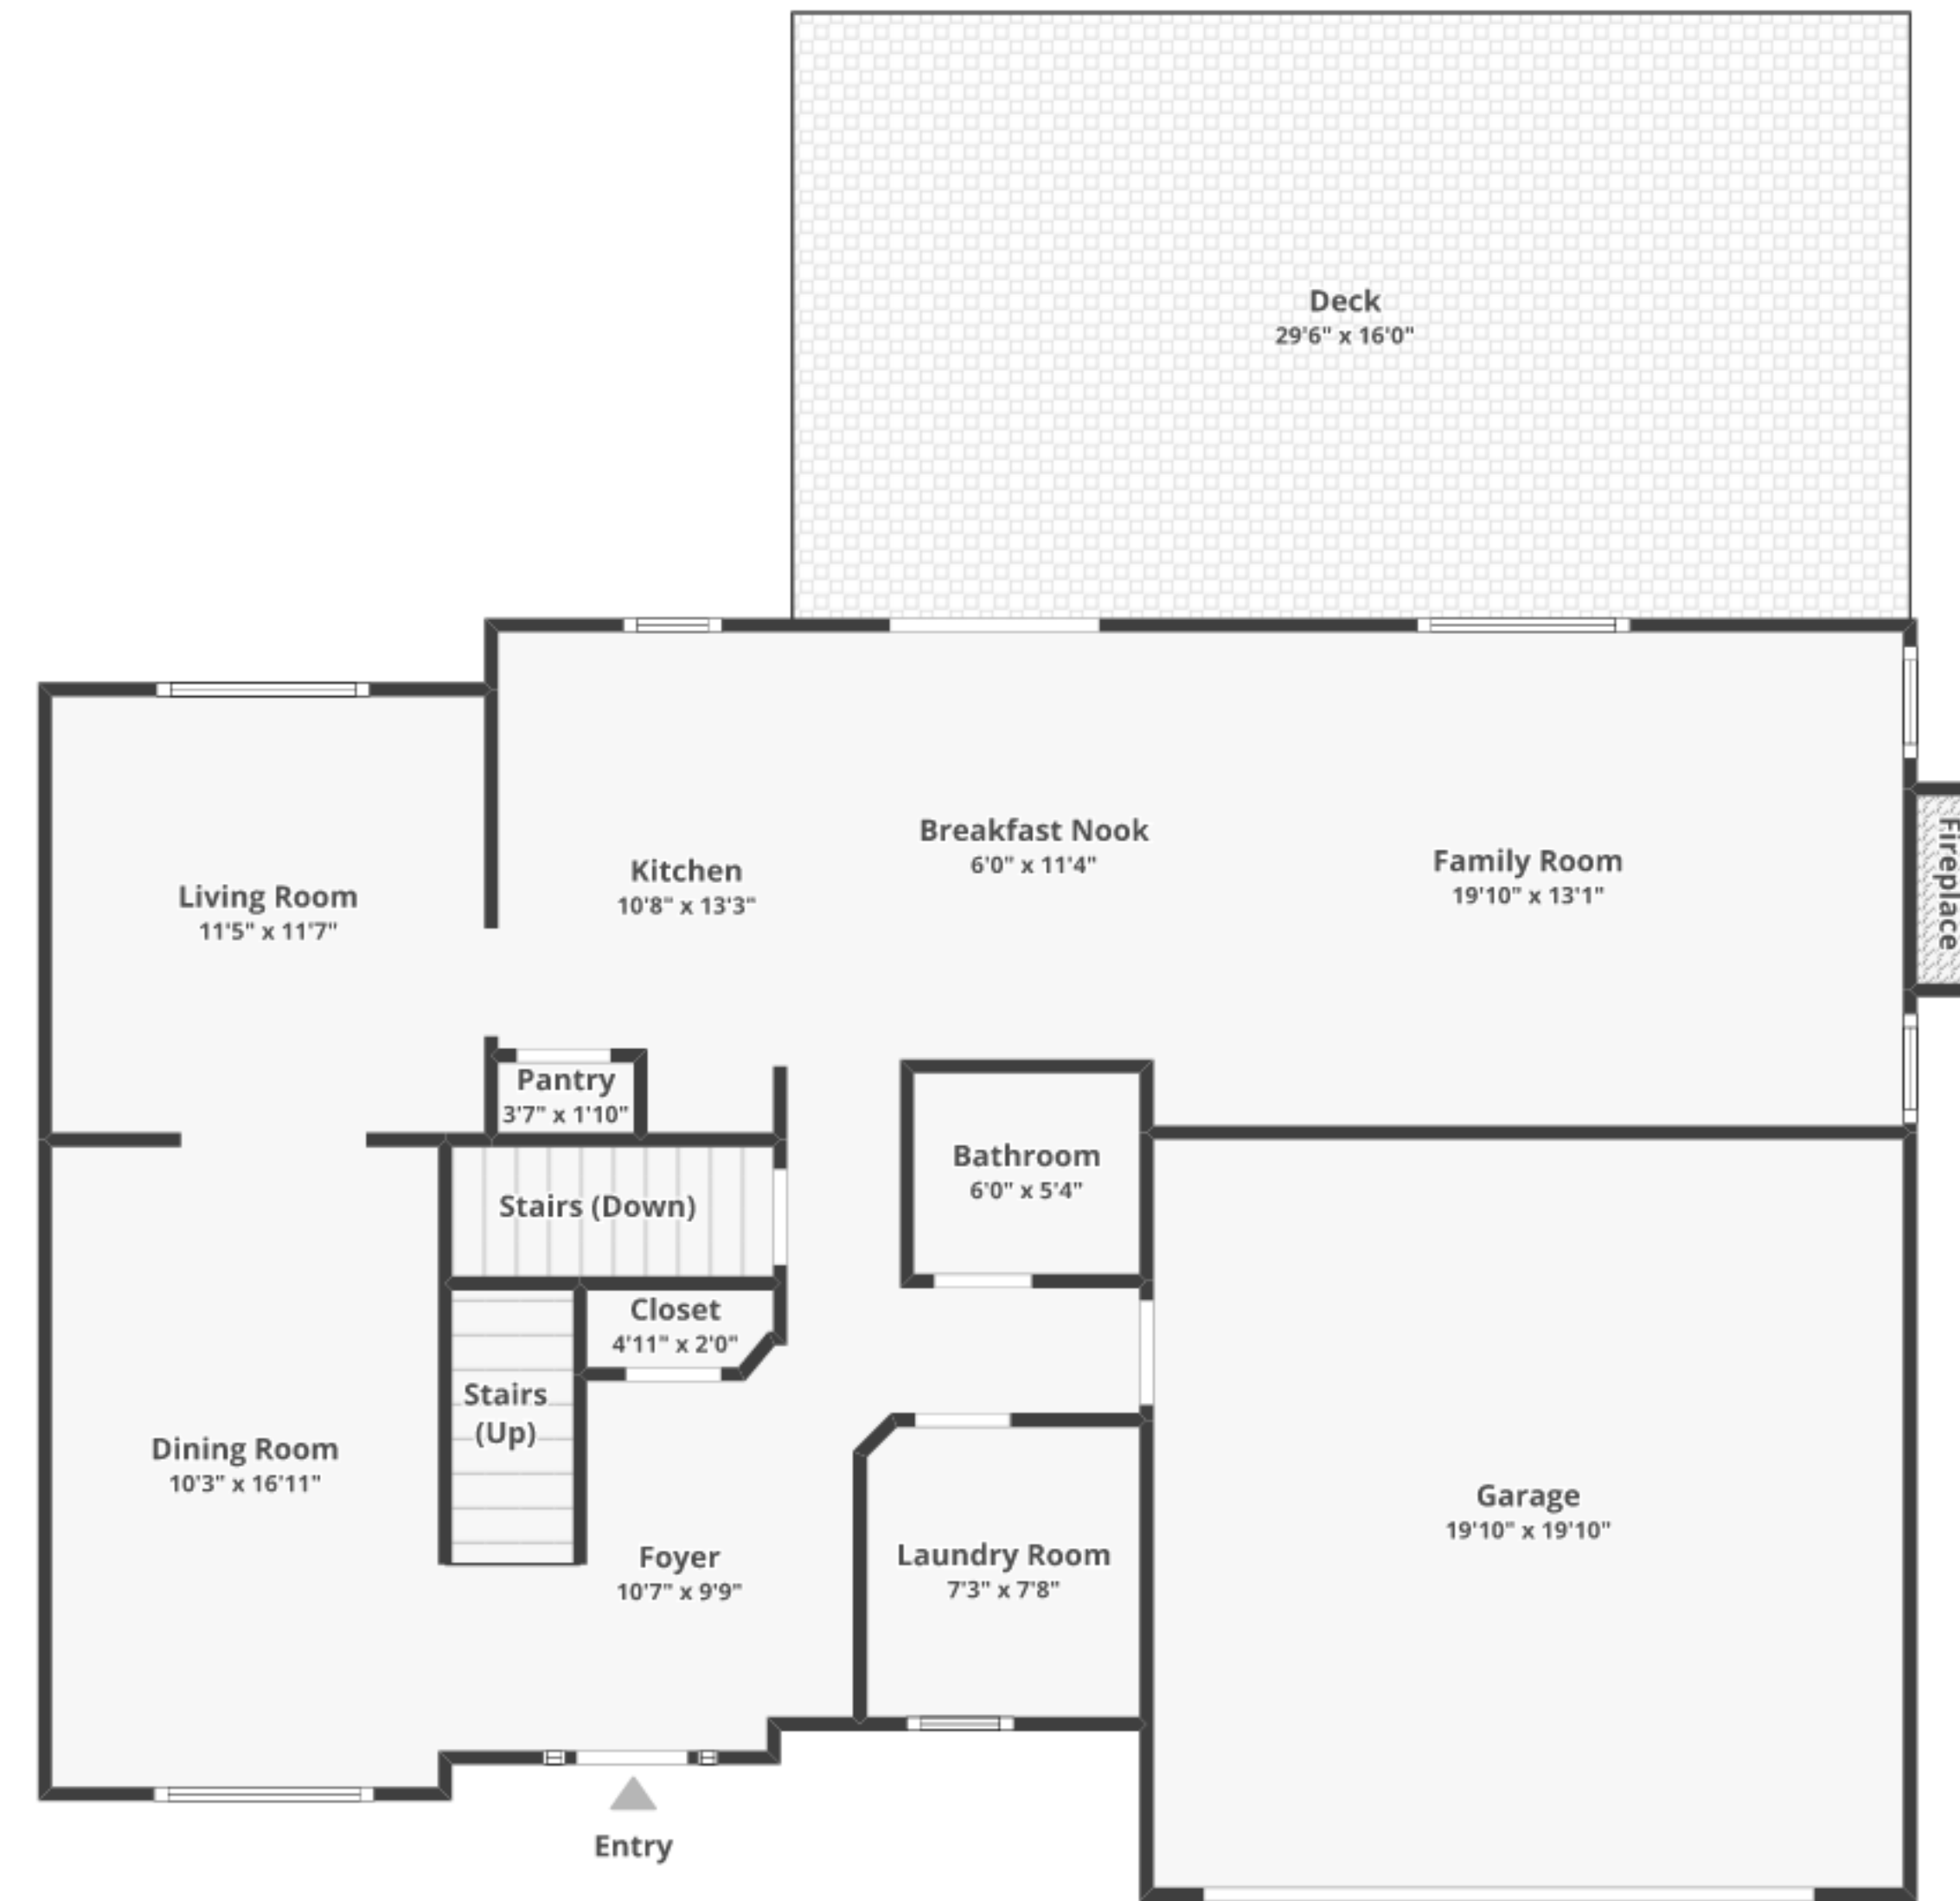

# 723 Franklin St, Coatesville, PA 19320

Total finished area: ~2,166.29 sq. ft.

Total unfinished area: ~ 1,039.17 sq. ft.

**FLOOR 1**  
Finished area: ~1,058.12 sq. ft.  
Unfinished area: ~8.64 sq. ft.

**BASEMENT**  
Finished area: ~0 sq. ft.  
Unfinished area: ~1,030.53 sq. ft.

**FLOOR 2**  
Finished area: ~1,108.17 sq. ft.  
Unfinished area: ~0 sq. ft.