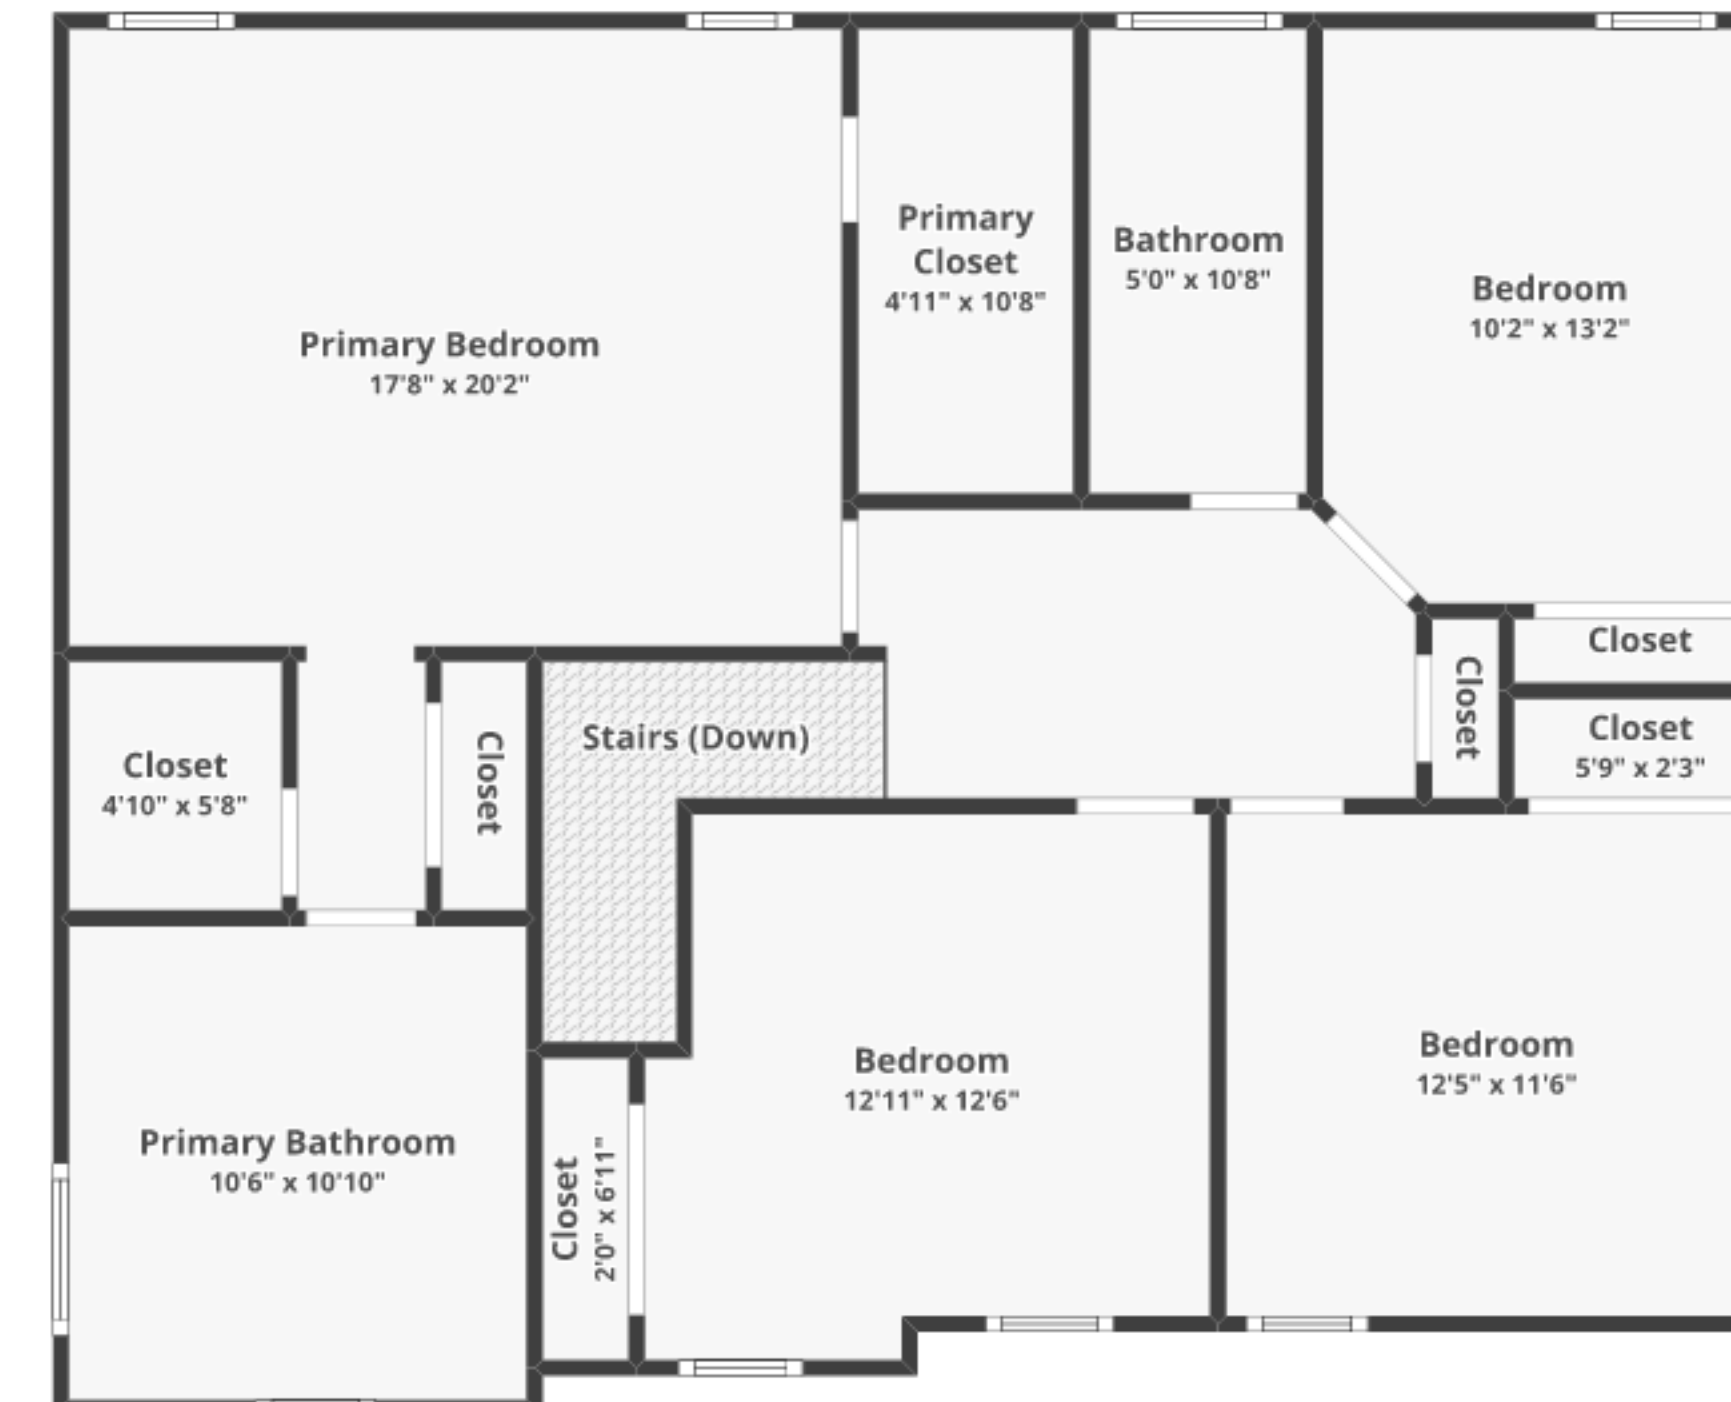

# 723 Franklin St, Coatesville, PA 19320

Total finished area: ~2,166.29 sq. ft.

Total unfinished area: ~ 1,039.17 sq. ft.

**FLOOR 1**  
Finished area: ~1,058.12 sq. ft.  
Unfinished area: ~8.64 sq. ft.

**BASEMENT**  
Finished area: ~0 sq. ft.  
Unfinished area: ~1,030.53 sq. ft.

**FLOOR 2**  
Finished area: ~1,108.17 sq. ft.  
Unfinished area: ~0 sq. ft.