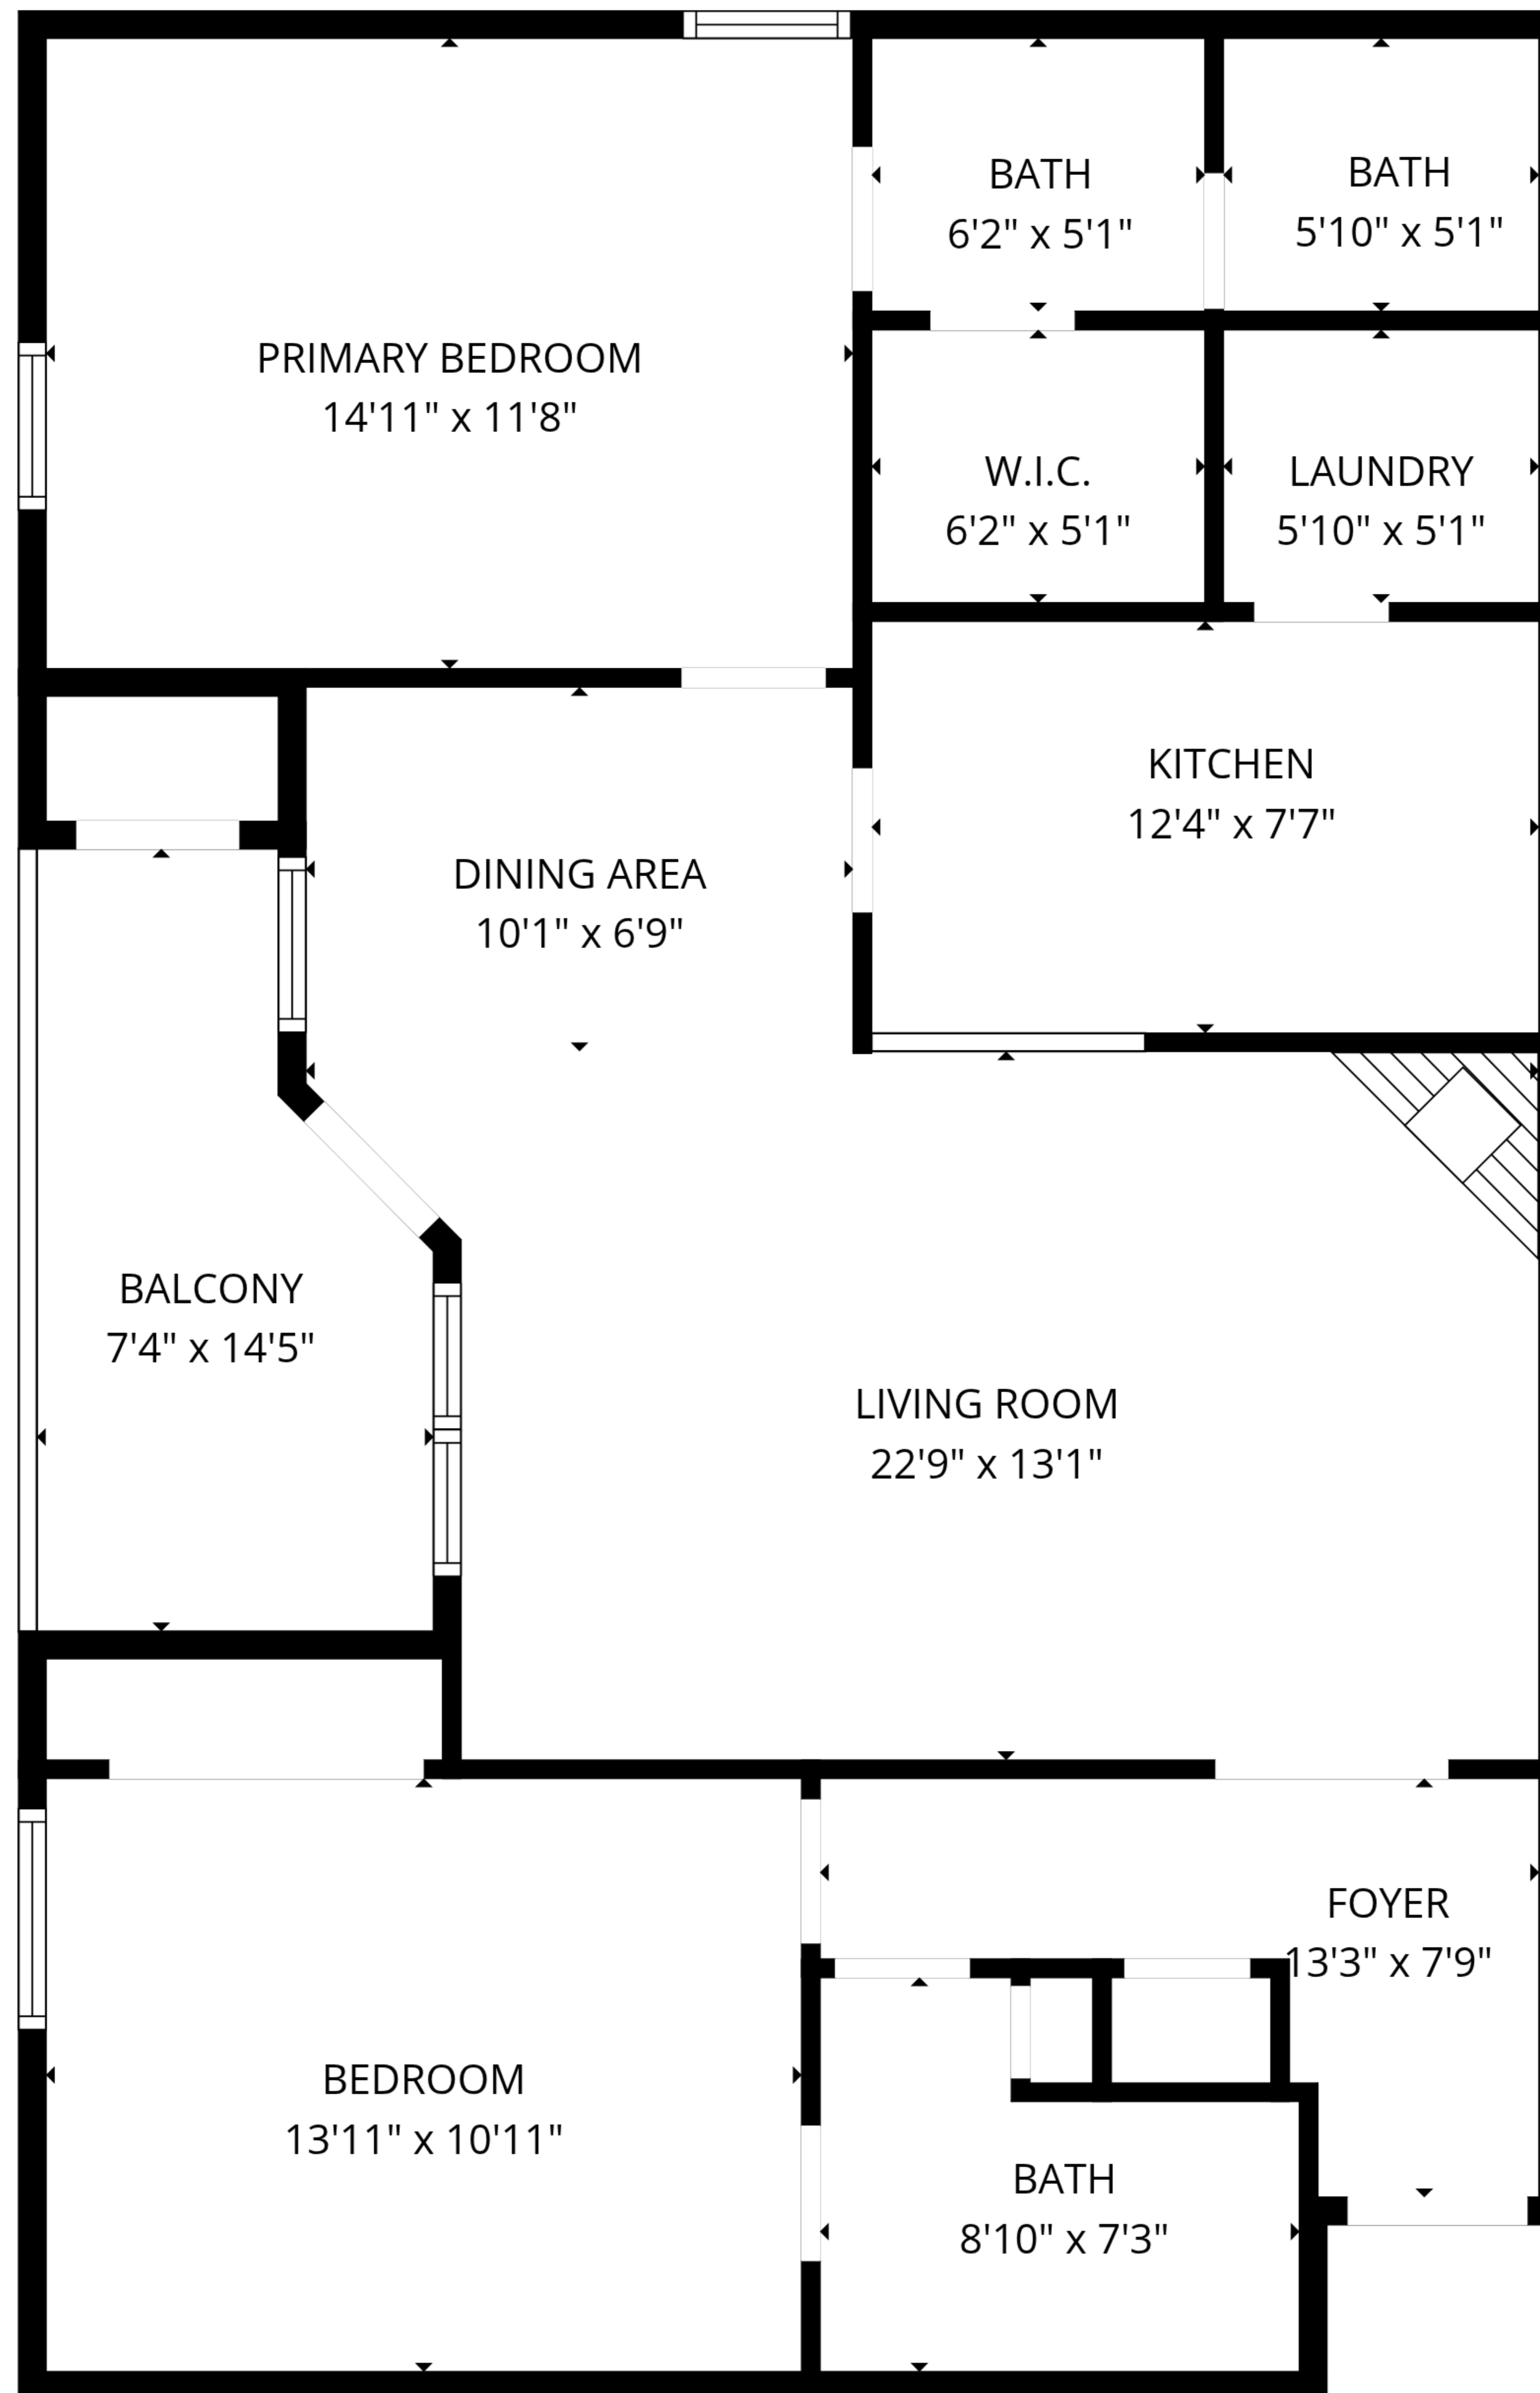

TOTAL: 1059 sq. ft

1st floor: 1059 sq. ft

EXCLUDED AREAS: BALCONY: 89 sq. ft, UNDEFINED: 10 sq. ft, WALLS: 81 sq. ft

TOTAL: 1059 sq. ft

1st floor: 1059 sq. ft

EXCLUDED AREAS: BALCONY: 89 sq. ft, UNDEFINED: 10 sq. ft, WALLS: 81 sq. ft