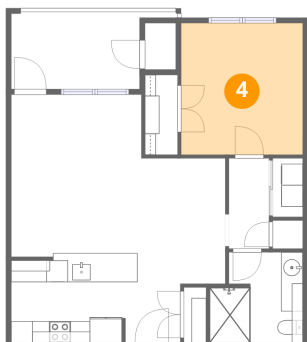

5000 Culbreath Key Way, Bayside West, Tampa, Hillsborough County, Florida, United States, 33611, 9-215

1 Floor 1 - Living Room

Dimensions: 12'1" x 15'0"
Area: 181 sq. ft
Counted as living area: Yes

Heated: Yes
Finished: Yes
Enclosed: Yes
Contiguous: Yes
Permitted: Yes
Wet space: No
Addition: No
Conversion: No

2 Floor 1 - Balcony

Dimensions: 15'4" x 7'1"
Area: 87 sq. ft
Counted as living area: No

Heated: No
Finished: No
Enclosed: No
Contiguous: Yes
Permitted: Yes
Wet space: No
Addition: No
Conversion: No

5000 Culbreath Key Way, Bayside West, Tampa, Hillsborough County, Florida, United States, 33611, 9-215

3 Floor 1 - Bath

Dimensions: 8'7" x 8'4"
Area: 66 sq. ft
Counted as living area: Yes

Heated: Yes
Finished: Yes
Enclosed: Yes
Contiguous: Yes
Permitted: Yes
Wet space: Yes
Addition: No
Conversion: No

4 Floor 1 - Bedroom

Dimensions: 11'3" x 12'2"
Area: 137 sq. ft
Counted as living area: Yes

Heated: Yes
Finished: Yes
Enclosed: Yes
Contiguous: Yes
Permitted: Yes
Wet space: No
Addition: No
Conversion: No

5 Floor 1 - Dining Area