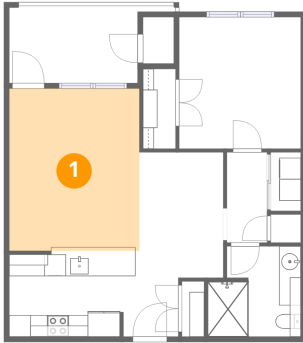

Home data report

5000 Culbreath Key Way, Bayside West, Tampa, Hillsborough County, Florida, United States, 33611, 9-215

1st floor

Total Area: 700 sq. ft

1st Floor: 700 sq. ft

Excluded: Undefined 12 sq. ft, Balcony 87 sq. ft, Walls: 0 sq. ft

Property summary

 **1** Floors

 **1** Bedrooms

 **1** Bathrooms

Home data report

5000 Culbreath Key Way, Bayside West, Tampa, Hillsborough County, Florida, United States, 33611, 9-215

Room dimensions

Floor 1

Total:700sqft Excluded: 99sqft

#		Dimensions	sqft	Counted as living area
1	Living Room	12'1" x 15'0"	181 sq. ft	Yes
2	Balcony	15'4" x 7'1"	87 sq. ft	No
3	Bath	8'7" x 8'4"	66 sq. ft	Yes
4	Bedroom	11'3" x 12'2"	137 sq. ft	Yes
5	Dining Area	7'9" x 11'7"	90 sq. ft	Yes
6	Hall	3'9" x 8'4"	31 sq. ft	Yes
7	Kitchen	15'8" x 7'11"	113 sq. ft	Yes

5000 Culbreath Key Way, Bayside West, Tampa, Hillsborough County, Florida, United States, 33611, 9-215

1 Floor 1 - Living Room

Dimensions: 12'1" x 15'0"
Area: 181 sq. ft
Counted as living area: Yes

Heated: Yes
Finished: Yes
Enclosed: Yes
Contiguous: Yes
Permitted: Yes
Wet space: No
Addition: No
Conversion: No