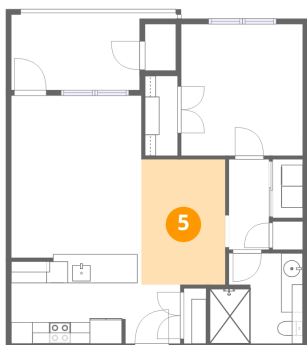

2 Floor 1 - Balcony

Dimensions: 15'4" x 7'1"
Area: 87 sq. ft
Counted as living area: No

Heated: No
Finished: No
Enclosed: No
Contiguous: Yes
Permitted: Yes
Wet space: No
Addition: No
Conversion: No

5000 Culbreath Key Way, Bayside West, Tampa, Hillsborough County, Florida, United States, 33611, 9-215

3 Floor 1 - Bath

Dimensions: 8'7" x 8'4"
Area: 66 sq. ft
Counted as living area: Yes

Heated: Yes
Finished: Yes
Enclosed: Yes
Contiguous: Yes
Permitted: Yes
Wet space: Yes
Addition: No
Conversion: No

4 Floor 1 - Bedroom

Dimensions: 11'3" x 12'2"
Area: 137 sq. ft
Counted as living area: Yes

Heated: Yes
Finished: Yes
Enclosed: Yes
Contiguous: Yes
Permitted: Yes
Wet space: No
Addition: No
Conversion: No

5 Floor 1 - Dining Area

Dimensions: 7'9" x 11'7"
Area: 90 sq. ft
Counted as living area: Yes

Heated: Yes
Finished: Yes
Enclosed: Yes
Contiguous: Yes
Permitted: Yes
Wet space: No
Addition: No
Conversion: No

5000 Culbreath Key Way, Bayside West, Tampa, Hillsborough County, Florida, United States, 33611, 9-215