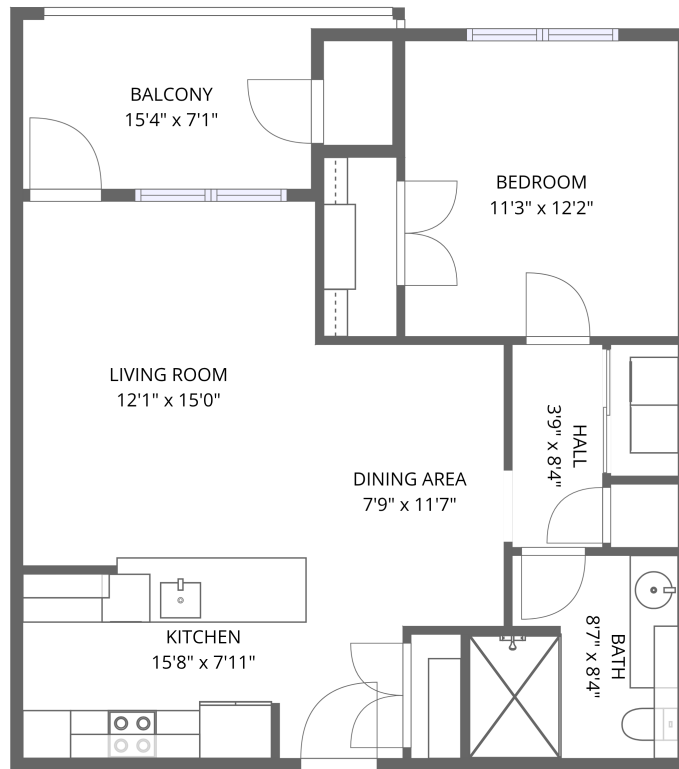

Home data report

5000 Culbreath Key Way, Bayside West, Tampa, Hillsborough County, Florida, United States, 33611, 9-215

1st floor

Total Area: 700 sq. ft

1st Floor: 700 sq. ft

Excluded: Undefined 12 sq. ft, Balcony 87 sq. ft, Walls: 0 sq. ft

Total:700sqft Excluded: 99sqft

#		Dimensions	sqft	Counted as living area
1	Living Room	12'1" x 15'0"	181 sq. ft	Yes
2	Balcony	15'4" x 7'1"	87 sq. ft	No
3	Bath	8'7" x 8'4"	66 sq. ft	Yes
4	Bedroom	11'3" x 12'2"	137 sq. ft	Yes
5	Dining Area	7'9" x 11'7"	90 sq. ft	Yes
6	Hall	3'9" x 8'4"	31 sq. ft	Yes
7	Kitchen	15'8" x 7'11"	113 sq. ft	Yes

5000 Culbreath Key Way, Bayside West, Tampa, Hillsborough County, Florida, United States, 33611, 9-215

1 Floor 1 - Living Room

Dimensions: 12'1" x 15'0"
Area: 181 sq. ft
Counted as living area: Yes

Heated: Yes
Finished: Yes
Enclosed: Yes
Contiguous: Yes
Permitted: Yes
Wet space: No
Addition: No
Conversion: No

Dimensions: 11'3" x 12'2"
Area: 137 sq. ft
Counted as living area: Yes

Heated: Yes
Finished: Yes
Enclosed: Yes
Contiguous: Yes
Permitted: Yes
Wet space: No
Addition: No
Conversion: No

5 Floor 1 - Dining Area