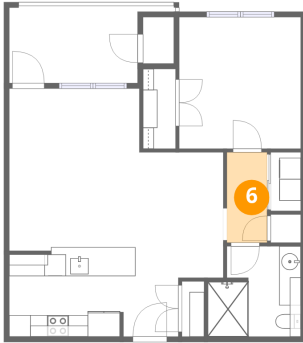

3 Floor 1 - Bath

Dimensions: 8'7" x 8'4"
Area: 66 sq. ft
Counted as living area: Yes

Heated: Yes
Finished: Yes
Enclosed: Yes
Contiguous: Yes
Permitted: Yes
Wet space: Yes
Addition: No
Conversion: No

4 Floor 1 - Bedroom

Dimensions: 11'3" x 12'2"
Area: 137 sq. ft
Counted as living area: Yes

Heated: Yes
Finished: Yes
Enclosed: Yes
Contiguous: Yes
Permitted: Yes
Wet space: No
Addition: No
Conversion: No

5 Floor 1 - Dining Area

Dimensions: 7'9" x 11'7"
Area: 90 sq. ft
Counted as living area: Yes

Heated: Yes
Finished: Yes
Enclosed: Yes
Contiguous: Yes
Permitted: Yes
Wet space: No
Addition: No
Conversion: No

5000 Culbreath Key Way, Bayside West, Tampa, Hillsborough County, Florida, United States, 33611, 9-215

6 Floor 1 - Hall

Dimensions: 3'9" x 8'4"
Area: 31 sq. ft
Counted as living area: Yes

Heated: Yes
Finished: Yes
Enclosed: Yes
Contiguous: Yes
Permitted: Yes
Wet space: No
Addition: No
Conversion: No

7 Floor 1 - Kitchen