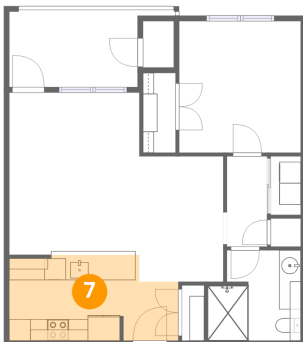

Dimensions: 11'3" x 12'2"
Area: 137 sq. ft
Counted as living area: Yes

Heated: Yes
Finished: Yes
Enclosed: Yes
Contiguous: Yes
Permitted: Yes
Wet space: No
Addition: No
Conversion: No

5 Floor 1 - Dining Area

Dimensions: 7'9" x 11'7"
Area: 90 sq. ft
Counted as living area: Yes

Heated: Yes
Finished: Yes
Enclosed: Yes
Contiguous: Yes
Permitted: Yes
Wet space: No
Addition: No
Conversion: No

5000 Culbreath Key Way, Bayside West, Tampa, Hillsborough County, Florida, United States, 33611, 9-215

6 Floor 1 - Hall

Dimensions: 3'9" x 8'4"
Area: 31 sq. ft
Counted as living area: Yes

Heated: Yes
Finished: Yes
Enclosed: Yes
Contiguous: Yes
Permitted: Yes
Wet space: No
Addition: No
Conversion: No

7 Floor 1 - Kitchen

Dimensions: 15'8" x 7'11"
Area: 113 sq. ft
Counted as living area: Yes

Heated: Yes
Finished: Yes
Enclosed: Yes
Contiguous: Yes
Permitted: Yes
Wet space: No
Addition: No
Conversion: No