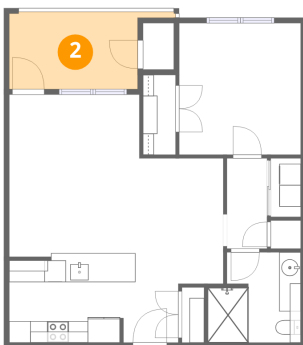

Total:700sqft Excluded: 99sqft

#		Dimensions	sqft	Counted as living area
1	Living Room	12'1" x 15'0"	181 sq. ft	Yes
2	Balcony	15'4" x 7'1"	87 sq. ft	No
3	Bath	8'7" x 8'4"	66 sq. ft	Yes
4	Bedroom	11'3" x 12'2"	137 sq. ft	Yes
5	Dining Area	7'9" x 11'7"	90 sq. ft	Yes
6	Hall	3'9" x 8'4"	31 sq. ft	Yes
7	Kitchen	15'8" x 7'11"	113 sq. ft	Yes

5000 Culbreath Key Way, Bayside West, Tampa, Hillsborough County, Florida, United States, 33611, 9-215

1 Floor 1 - Living Room

Dimensions: 12'1" x 15'0"
Area: 181 sq. ft
Counted as living area: Yes

Heated: Yes
Finished: Yes
Enclosed: Yes
Contiguous: Yes
Permitted: Yes
Wet space: No
Addition: No
Conversion: No

2 Floor 1 - Balcony

Dimensions: 15'4" x 7'1"
Area: 87 sq. ft
Counted as living area: No

Heated: No
Finished: No
Enclosed: No
Contiguous: Yes
Permitted: Yes
Wet space: No
Addition: No
Conversion: No

5000 Culbreath Key Way, Bayside West, Tampa, Hillsborough County, Florida, United States, 33611, 9-215