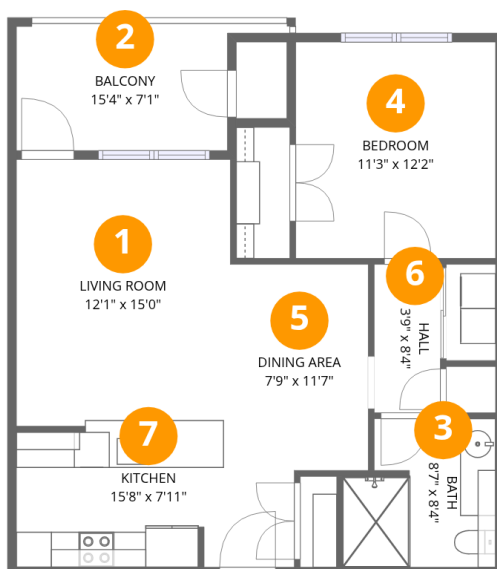

Home data report

5000 Culbreath Key Way, Bayside West, Tampa, Hillsborough County, Florida, United States, 33611, 9-215

Room dimensions

Floor 1

Total:700sqft Excluded: 99sqft

#		Dimensions	sqft	Counted as living area
1	Living Room	12'1" x 15'0"	181 sq. ft	Yes
2	Balcony	15'4" x 7'1"	87 sq. ft	No
3	Bath	8'7" x 8'4"	66 sq. ft	Yes
4	Bedroom	11'3" x 12'2"	137 sq. ft	Yes
5	Dining Area	7'9" x 11'7"	90 sq. ft	Yes
6	Hall	3'9" x 8'4"	31 sq. ft	Yes
7	Kitchen	15'8" x 7'11"	113 sq. ft	Yes