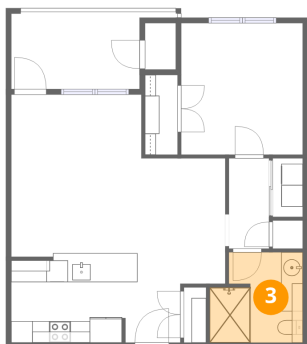

5000 Culbreath Key Way, Bayside West, Tampa, Hillsborough County, Florida, United States, 33611, 9-215

1 Floor 1 - Living Room

Dimensions: 12'1" x 15'0"
Area: 181 sq. ft
Counted as living area: Yes

Heated: Yes
Finished: Yes
Enclosed: Yes
Contiguous: Yes
Permitted: Yes
Wet space: No
Addition: No
Conversion: No

2 Floor 1 - Balcony

Dimensions: 15'4" x 7'1"
Area: 87 sq. ft
Counted as living area: No

Heated: No
Finished: No
Enclosed: No
Contiguous: Yes
Permitted: Yes
Wet space: No
Addition: No
Conversion: No

5000 Culbreath Key Way, Bayside West, Tampa, Hillsborough County, Florida, United States, 33611, 9-215

3 Floor 1 - Bath

Dimensions: 8'7" x 8'4"
Area: 66 sq. ft
Counted as living area: Yes

Heated: Yes
Finished: Yes
Enclosed: Yes
Contiguous: Yes
Permitted: Yes
Wet space: Yes
Addition: No
Conversion: No

4 Floor 1 - Bedroom

Dimensions: 11'3" x 12'2"
Area: 137 sq. ft
Counted as living area: Yes

Heated: Yes
Finished: Yes
Enclosed: Yes
Contiguous: Yes
Permitted: Yes
Wet space: No
Addition: No
Conversion: No

5 Floor 1 - Dining Area