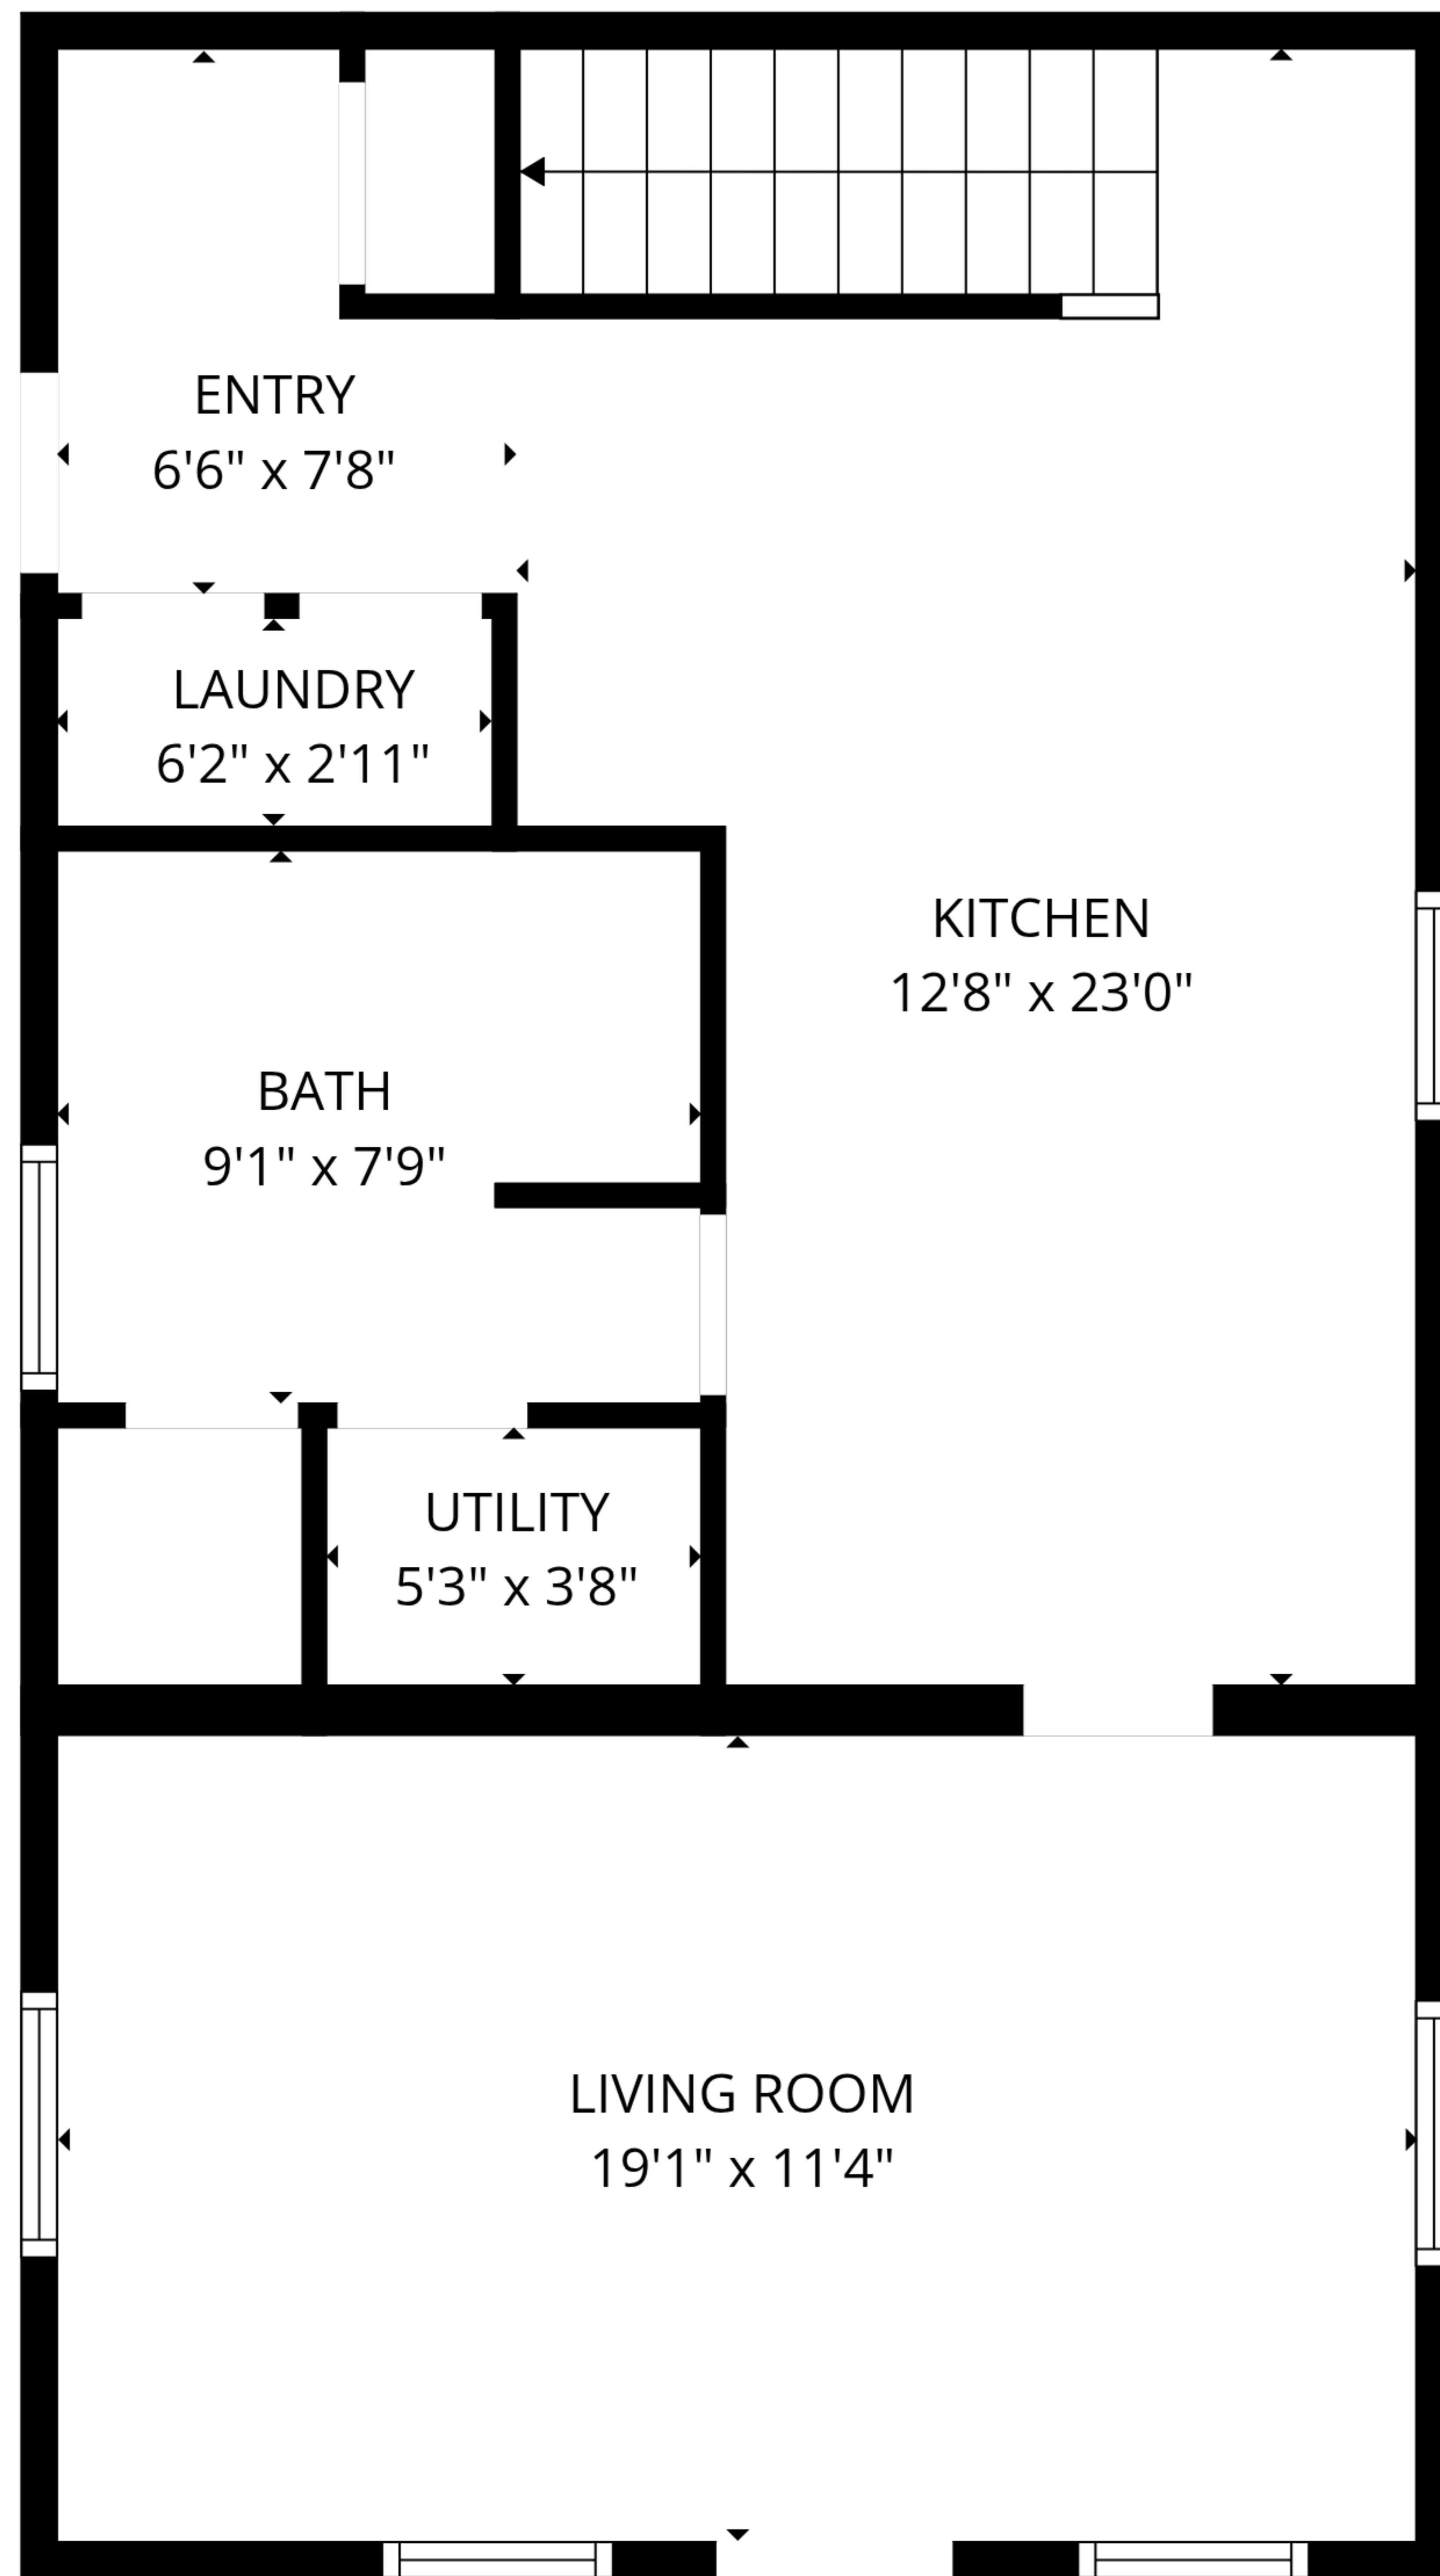

**TOTAL: 1342 sq. ft**  
1st floor: 671 sq. ft, 2nd floor: 671 sq. ft  
EXCLUDED AREAS: WALLS: 110 sq. ft

**TOTAL: 1342 sq. ft**  
1st floor: 671 sq. ft, 2nd floor: 671 sq. ft  
EXCLUDED AREAS: WALLS: 110 sq. ft

1st floor

2nd floor

**TOTAL: 1342 sq. ft**  
 1st floor: 671 sq. ft, 2nd floor: 671 sq. ft  
 EXCLUDED AREAS: WALLS: 110 sq. ft