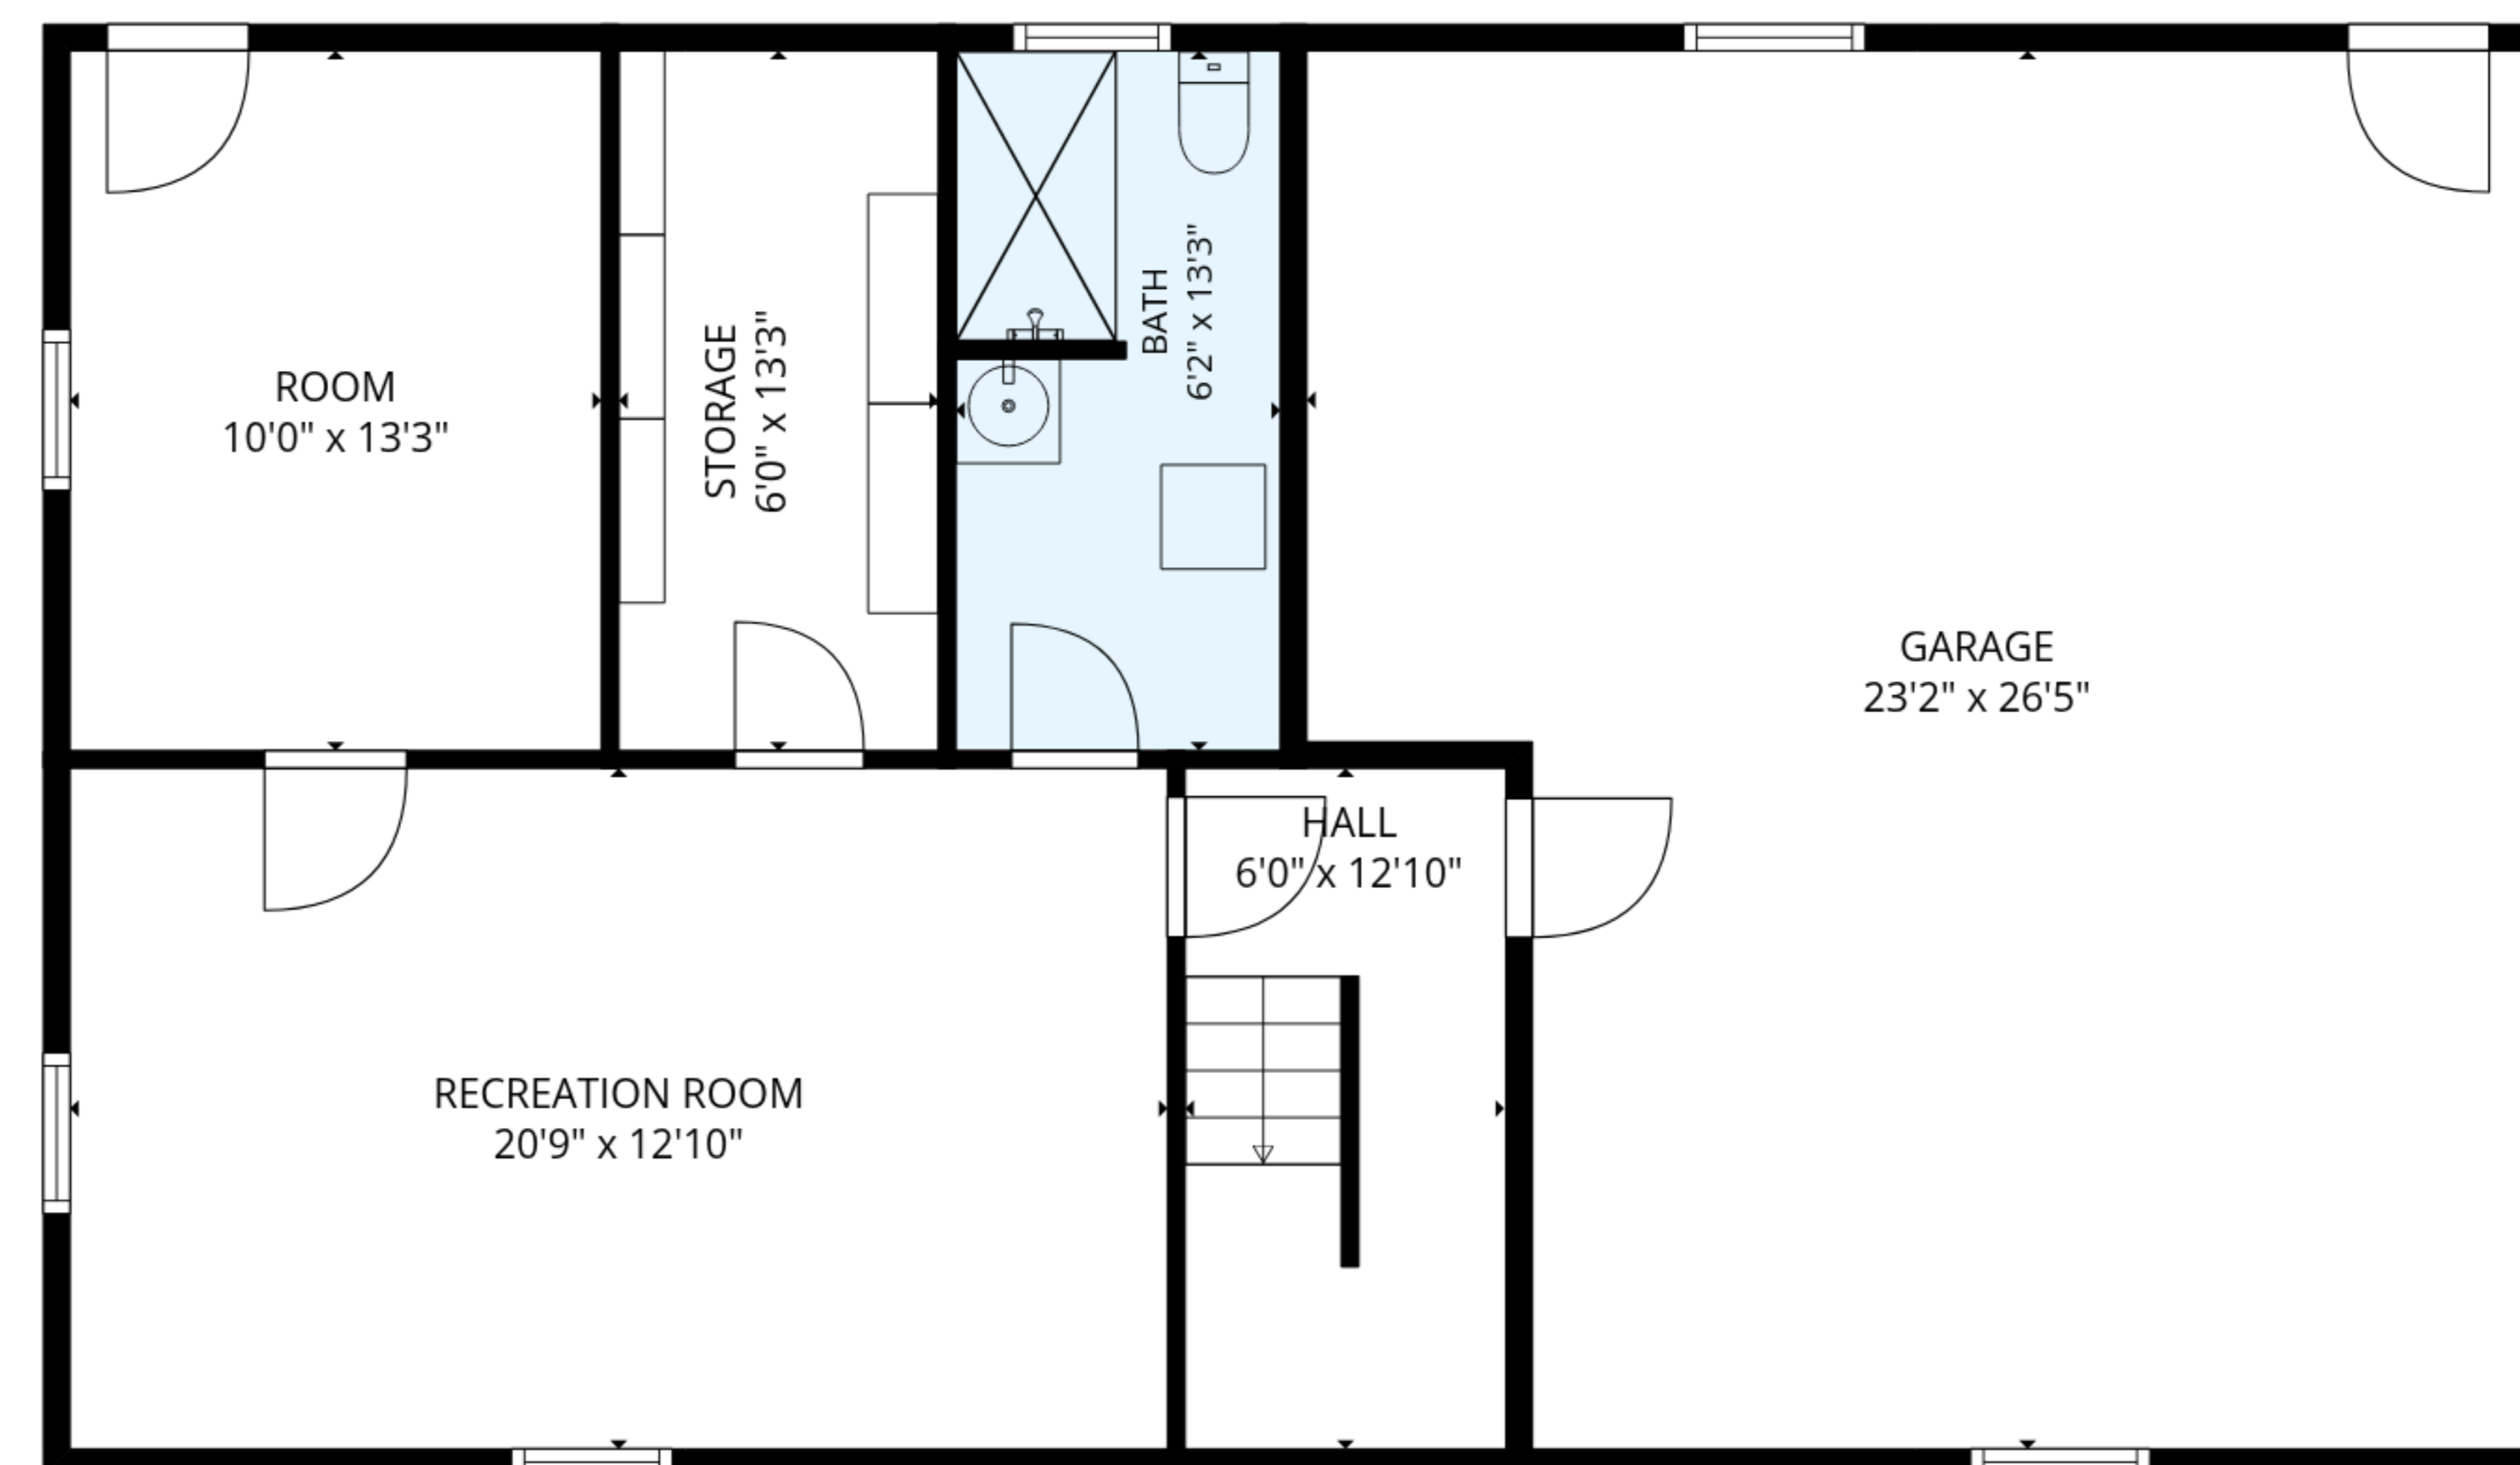

**TOTAL: 1904 sq. ft**

1st floor: 579 sq. ft, 2nd floor: 1325 sq. ft

EXCLUDED AREAS: GARAGE: 554 sq. ft, STORAGE: 80 sq. ft, DECK: 203 sq. ft,  
WALLS: 168 sq. ft

MEASUREMENTS ARE DEEMED RELIABLE BUT ARE NOT GUARANTEED.

2nd floor

1st floor

**TOTAL: 1904 sq. ft**  
 1st floor: 579 sq. ft, 2nd floor: 1325 sq. ft  
 EXCLUDED AREAS: GARAGE: 554 sq. ft, STORAGE: 80 sq. ft, DECK: 203 sq. ft,  
 WALLS: 168 sq. ft

MEASUREMENTS ARE DEEMED RELIABLE BUT ARE NOT GUARANTEED.