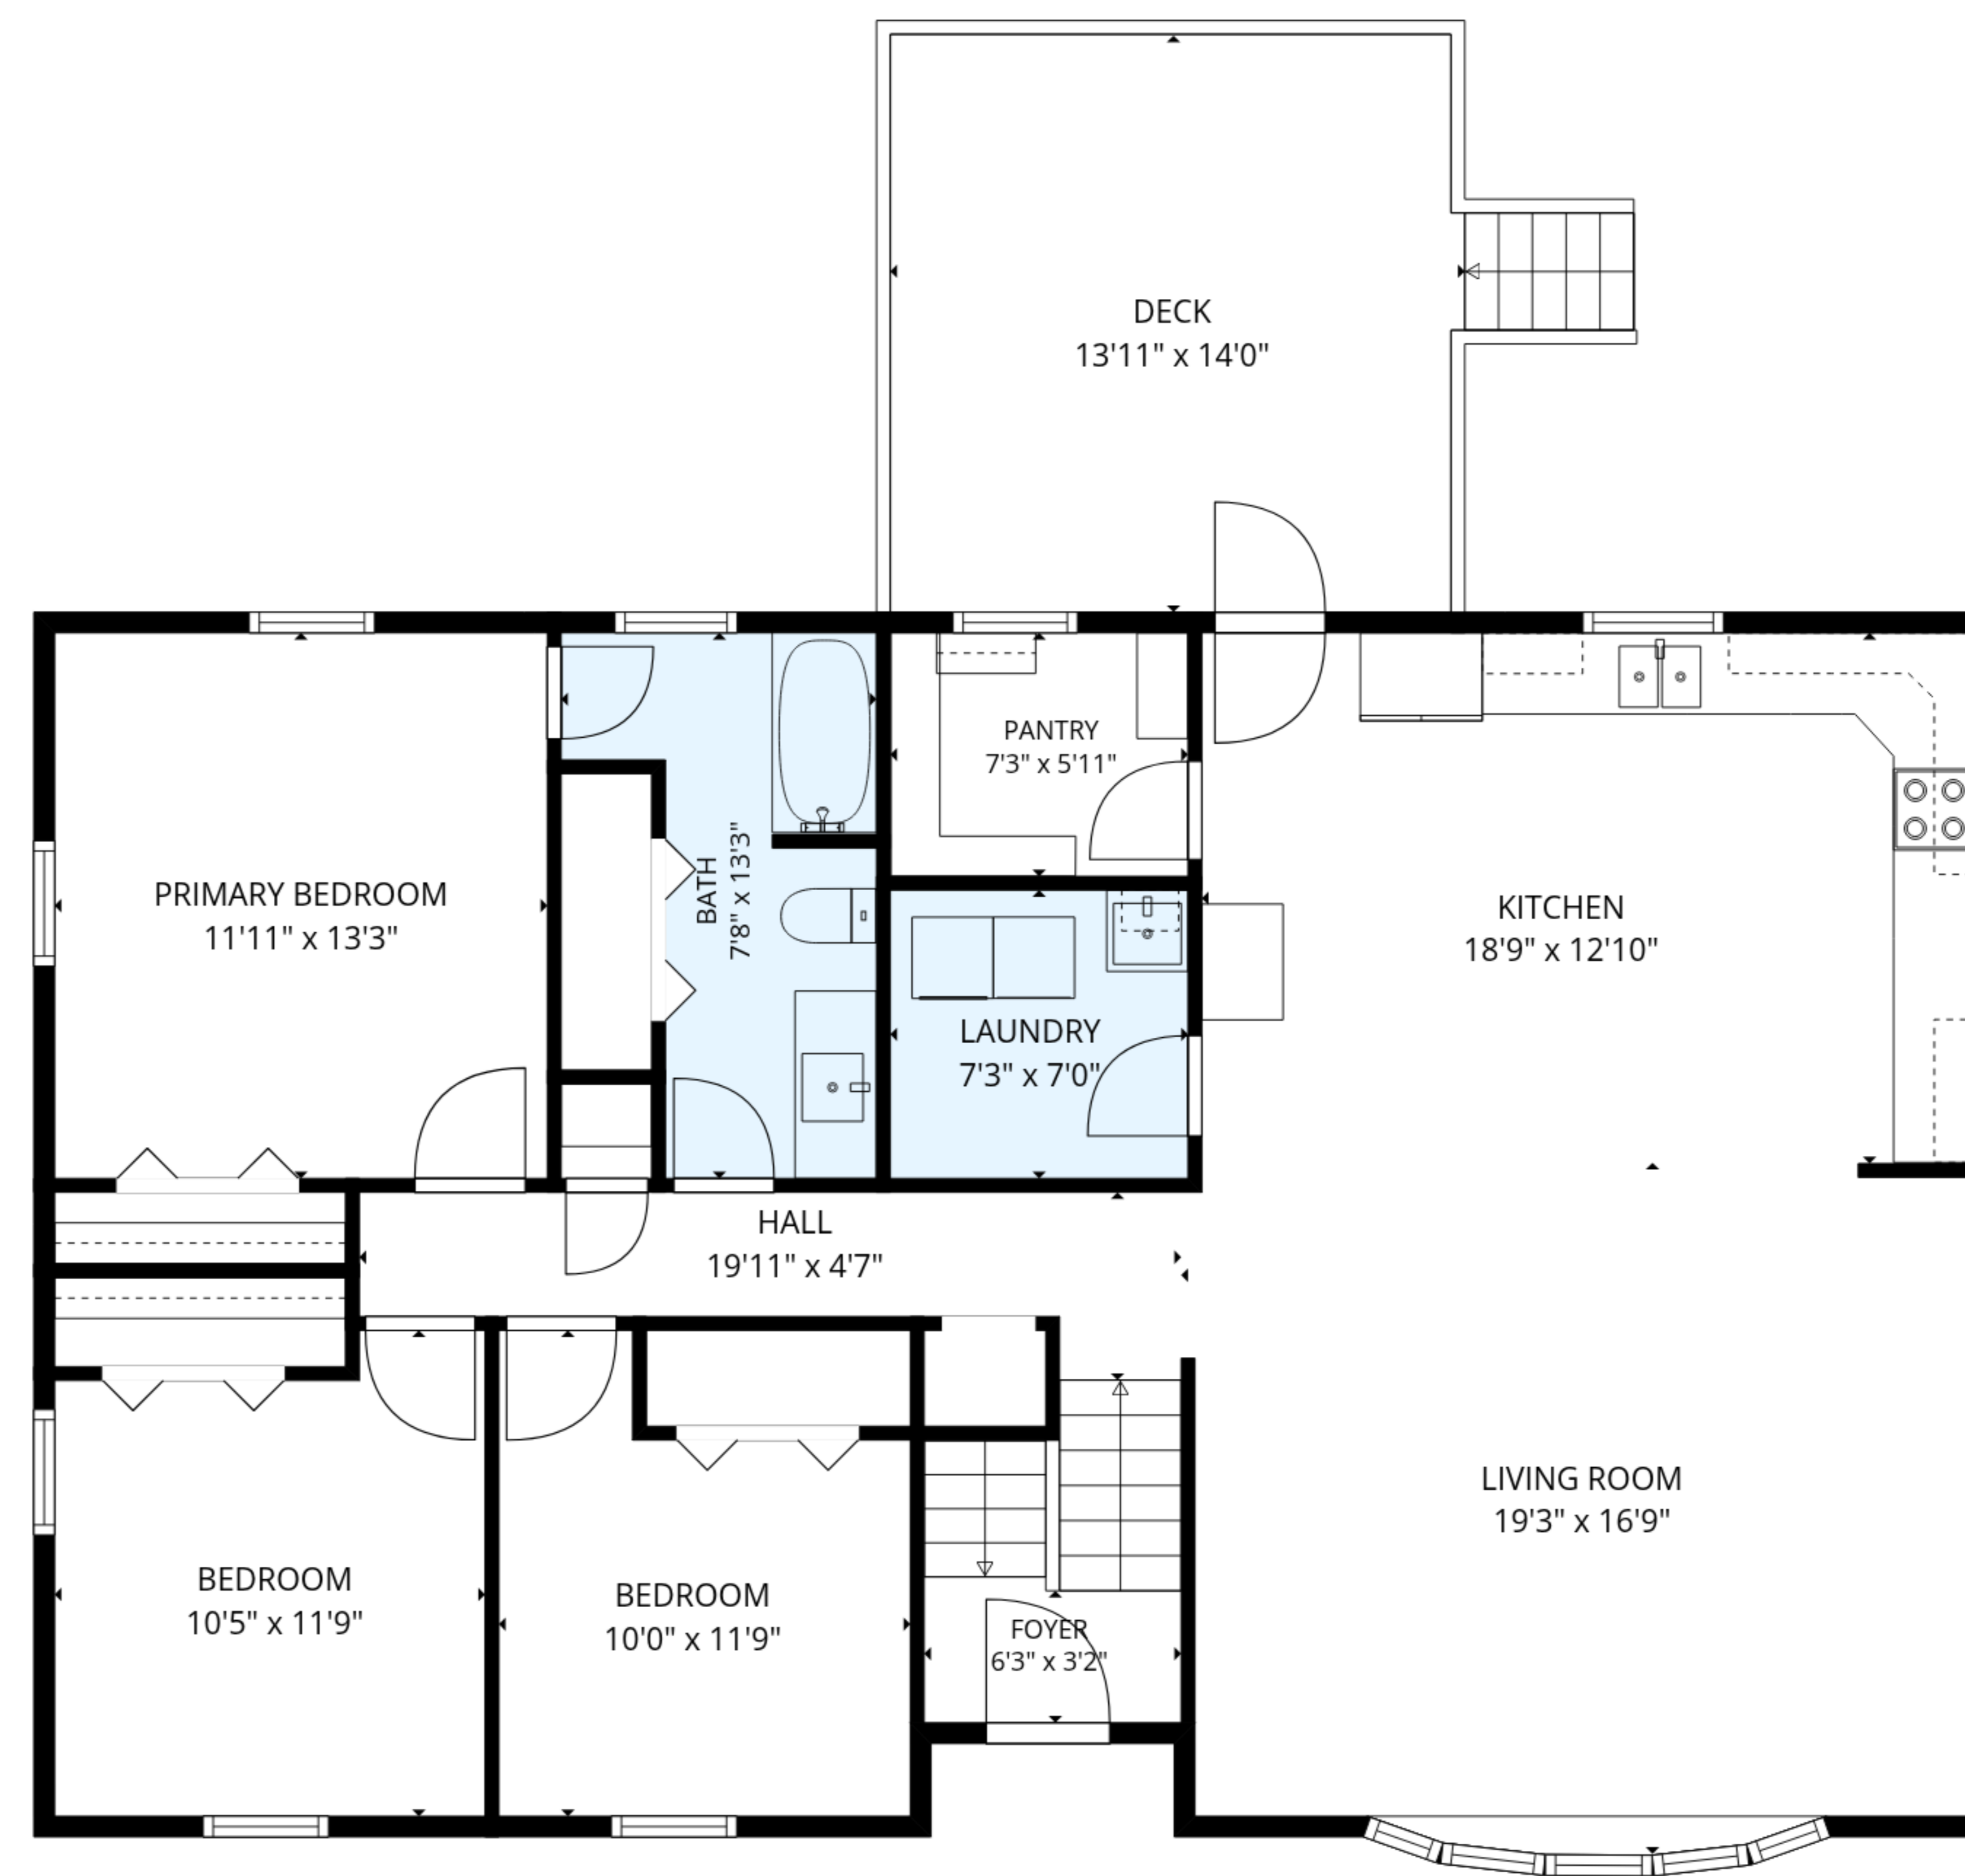

**TOTAL: 1904 sq. ft**

1st floor: 579 sq. ft, 2nd floor: 1325 sq. ft

EXCLUDED AREAS: GARAGE: 554 sq. ft, STORAGE: 80 sq. ft, DECK: 203 sq. ft,  
WALLS: 168 sq. ft

MEASUREMENTS ARE DEEMED RELIABLE BUT ARE NOT GUARANTEED.

2nd floor

1st floor

**TOTAL: 1904 sq. ft**  
 1st floor: 579 sq. ft, 2nd floor: 1325 sq. ft  
 EXCLUDED AREAS: GARAGE: 554 sq. ft, STORAGE: 80 sq. ft, DECK: 203 sq. ft,  
 WALLS: 168 sq. ft

MEASUREMENTS ARE DEEMED RELIABLE BUT ARE NOT GUARANTEED.