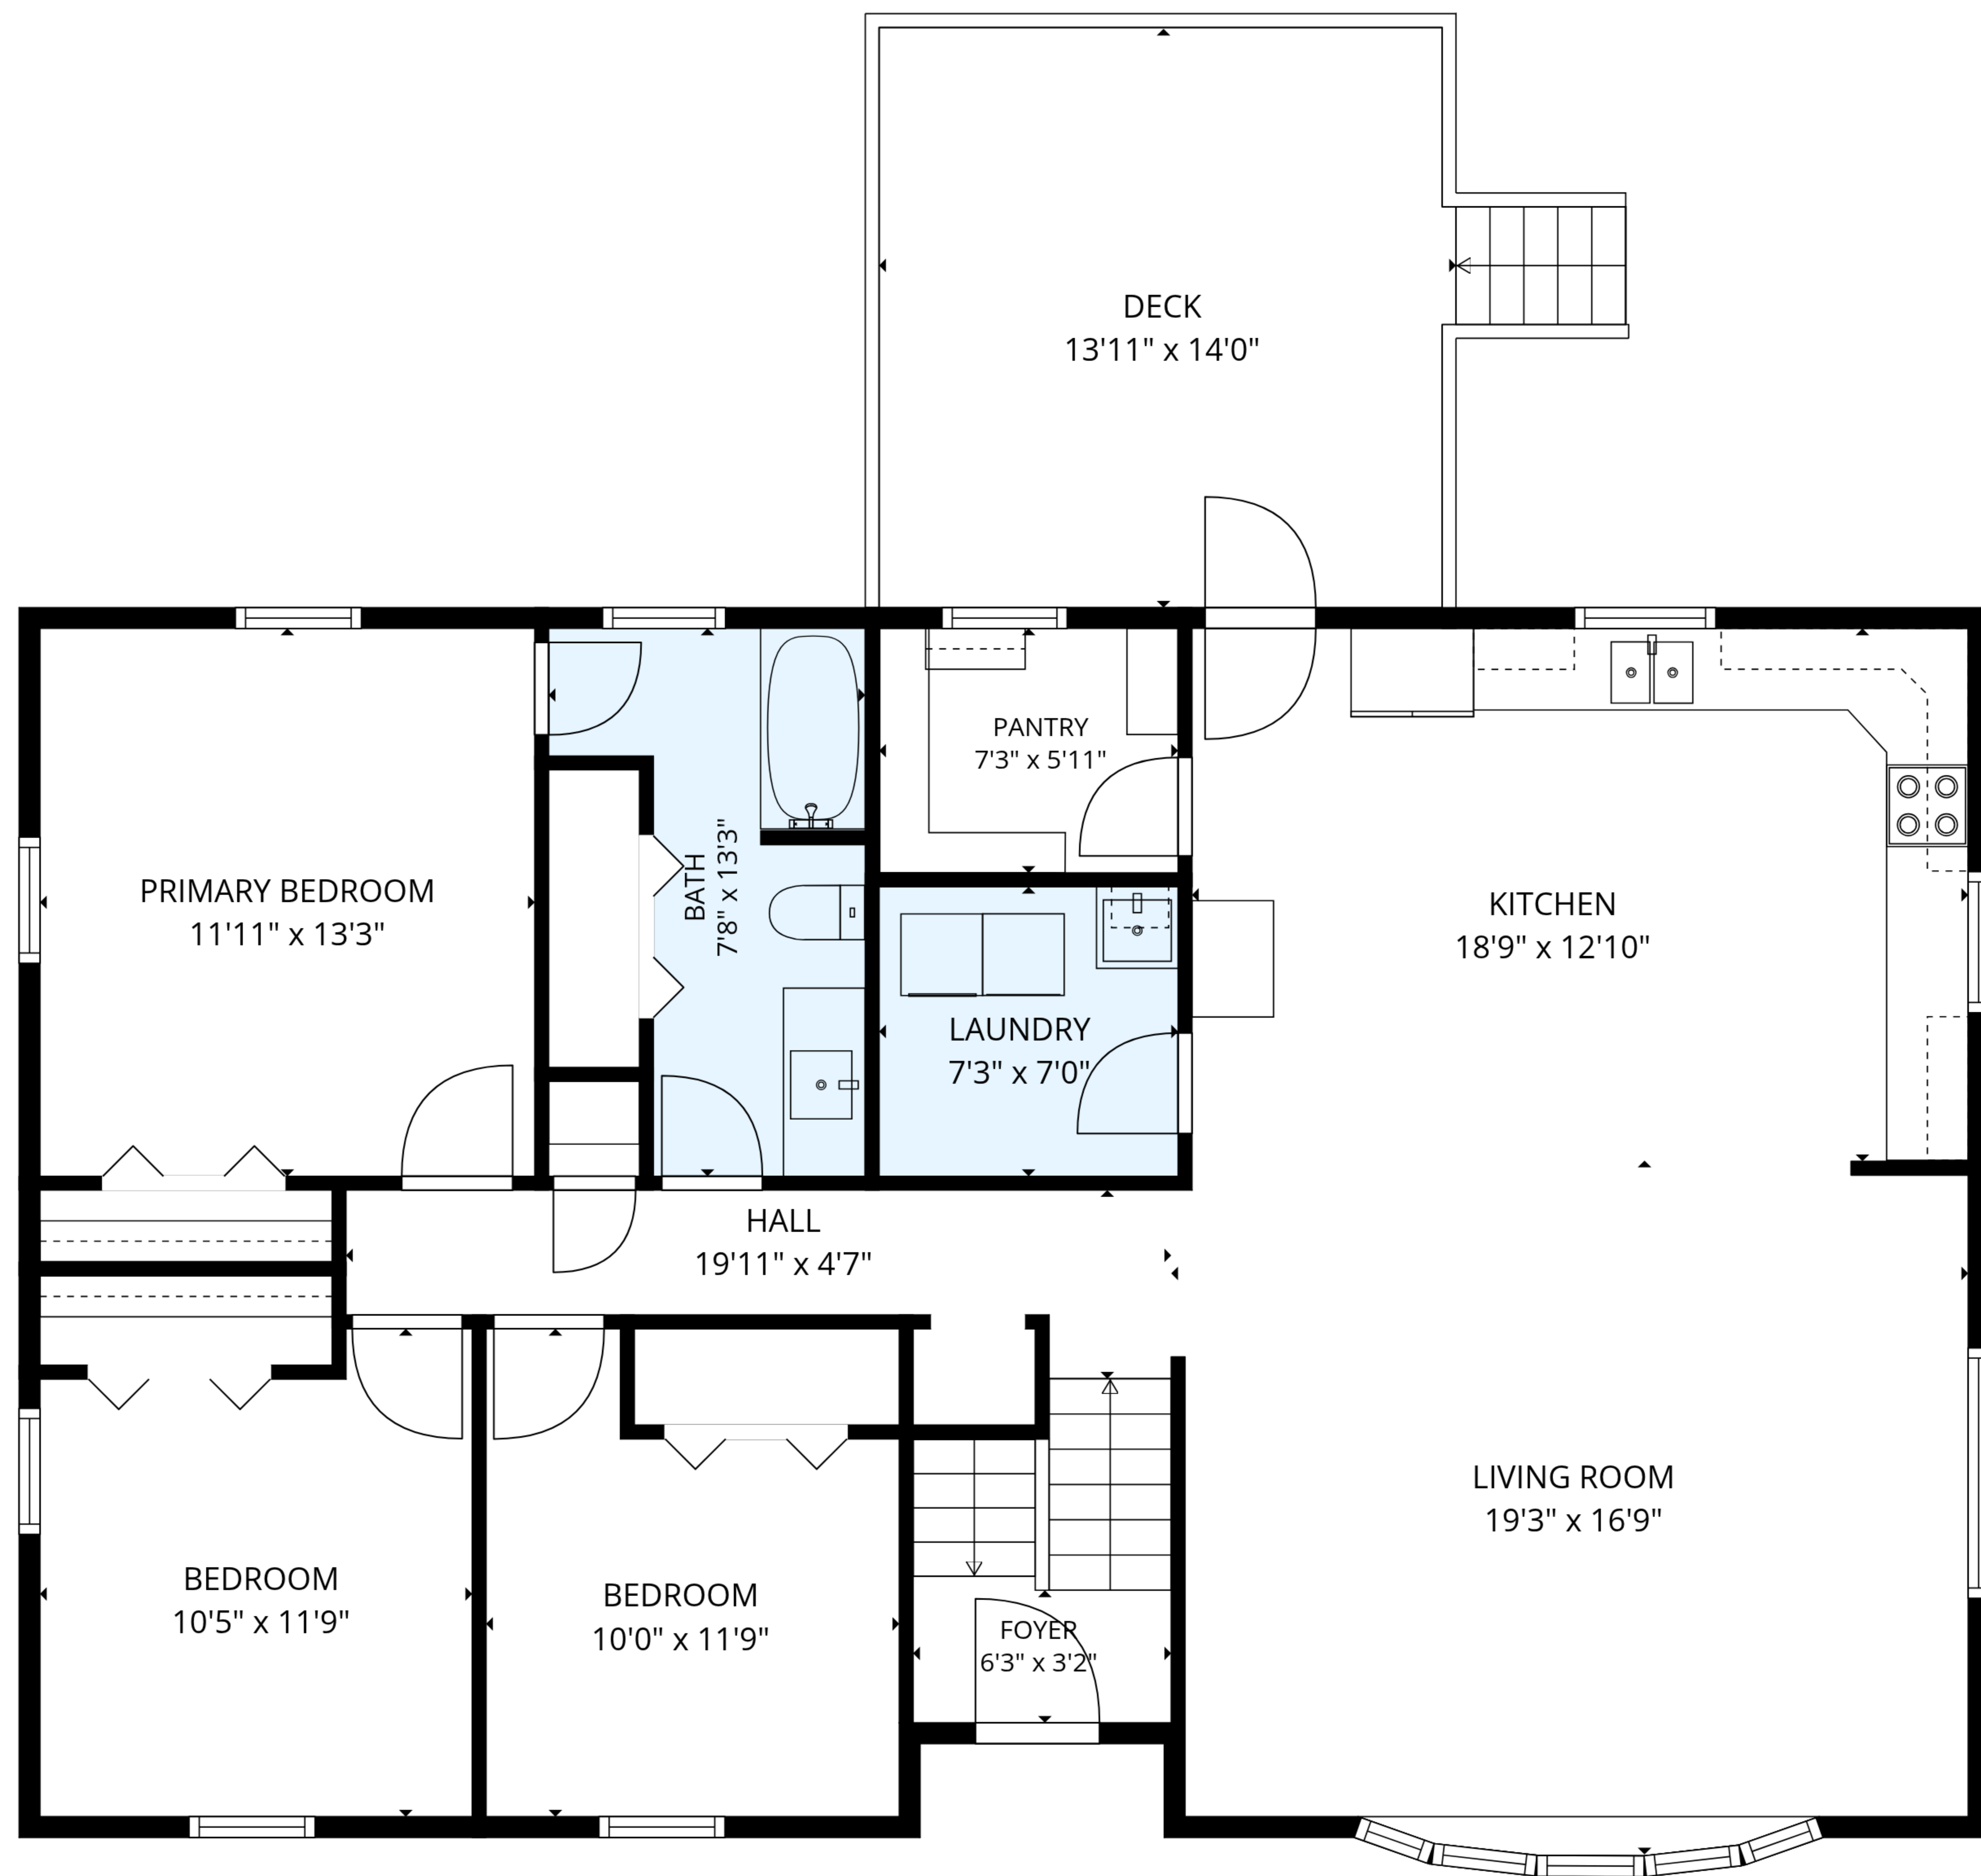

**TOTAL: 1904 sq. ft**

1st floor: 579 sq. ft, 2nd floor: 1325 sq. ft

EXCLUDED AREAS: GARAGE: 554 sq. ft, STORAGE: 80 sq. ft, DECK: 203 sq. ft,  
WALLS: 168 sq. ft

MEASUREMENTS ARE DEEMED RELIABLE BUT ARE NOT GUARANTEED.

2nd floor

1st floor

**TOTAL: 1904 sq. ft**  
 1st floor: 579 sq. ft, 2nd floor: 1325 sq. ft  
 EXCLUDED AREAS: GARAGE: 554 sq. ft, STORAGE: 80 sq. ft, DECK: 203 sq. ft,  
 WALLS: 168 sq. ft

MEASUREMENTS ARE DEEMED RELIABLE BUT ARE NOT GUARANTEED.