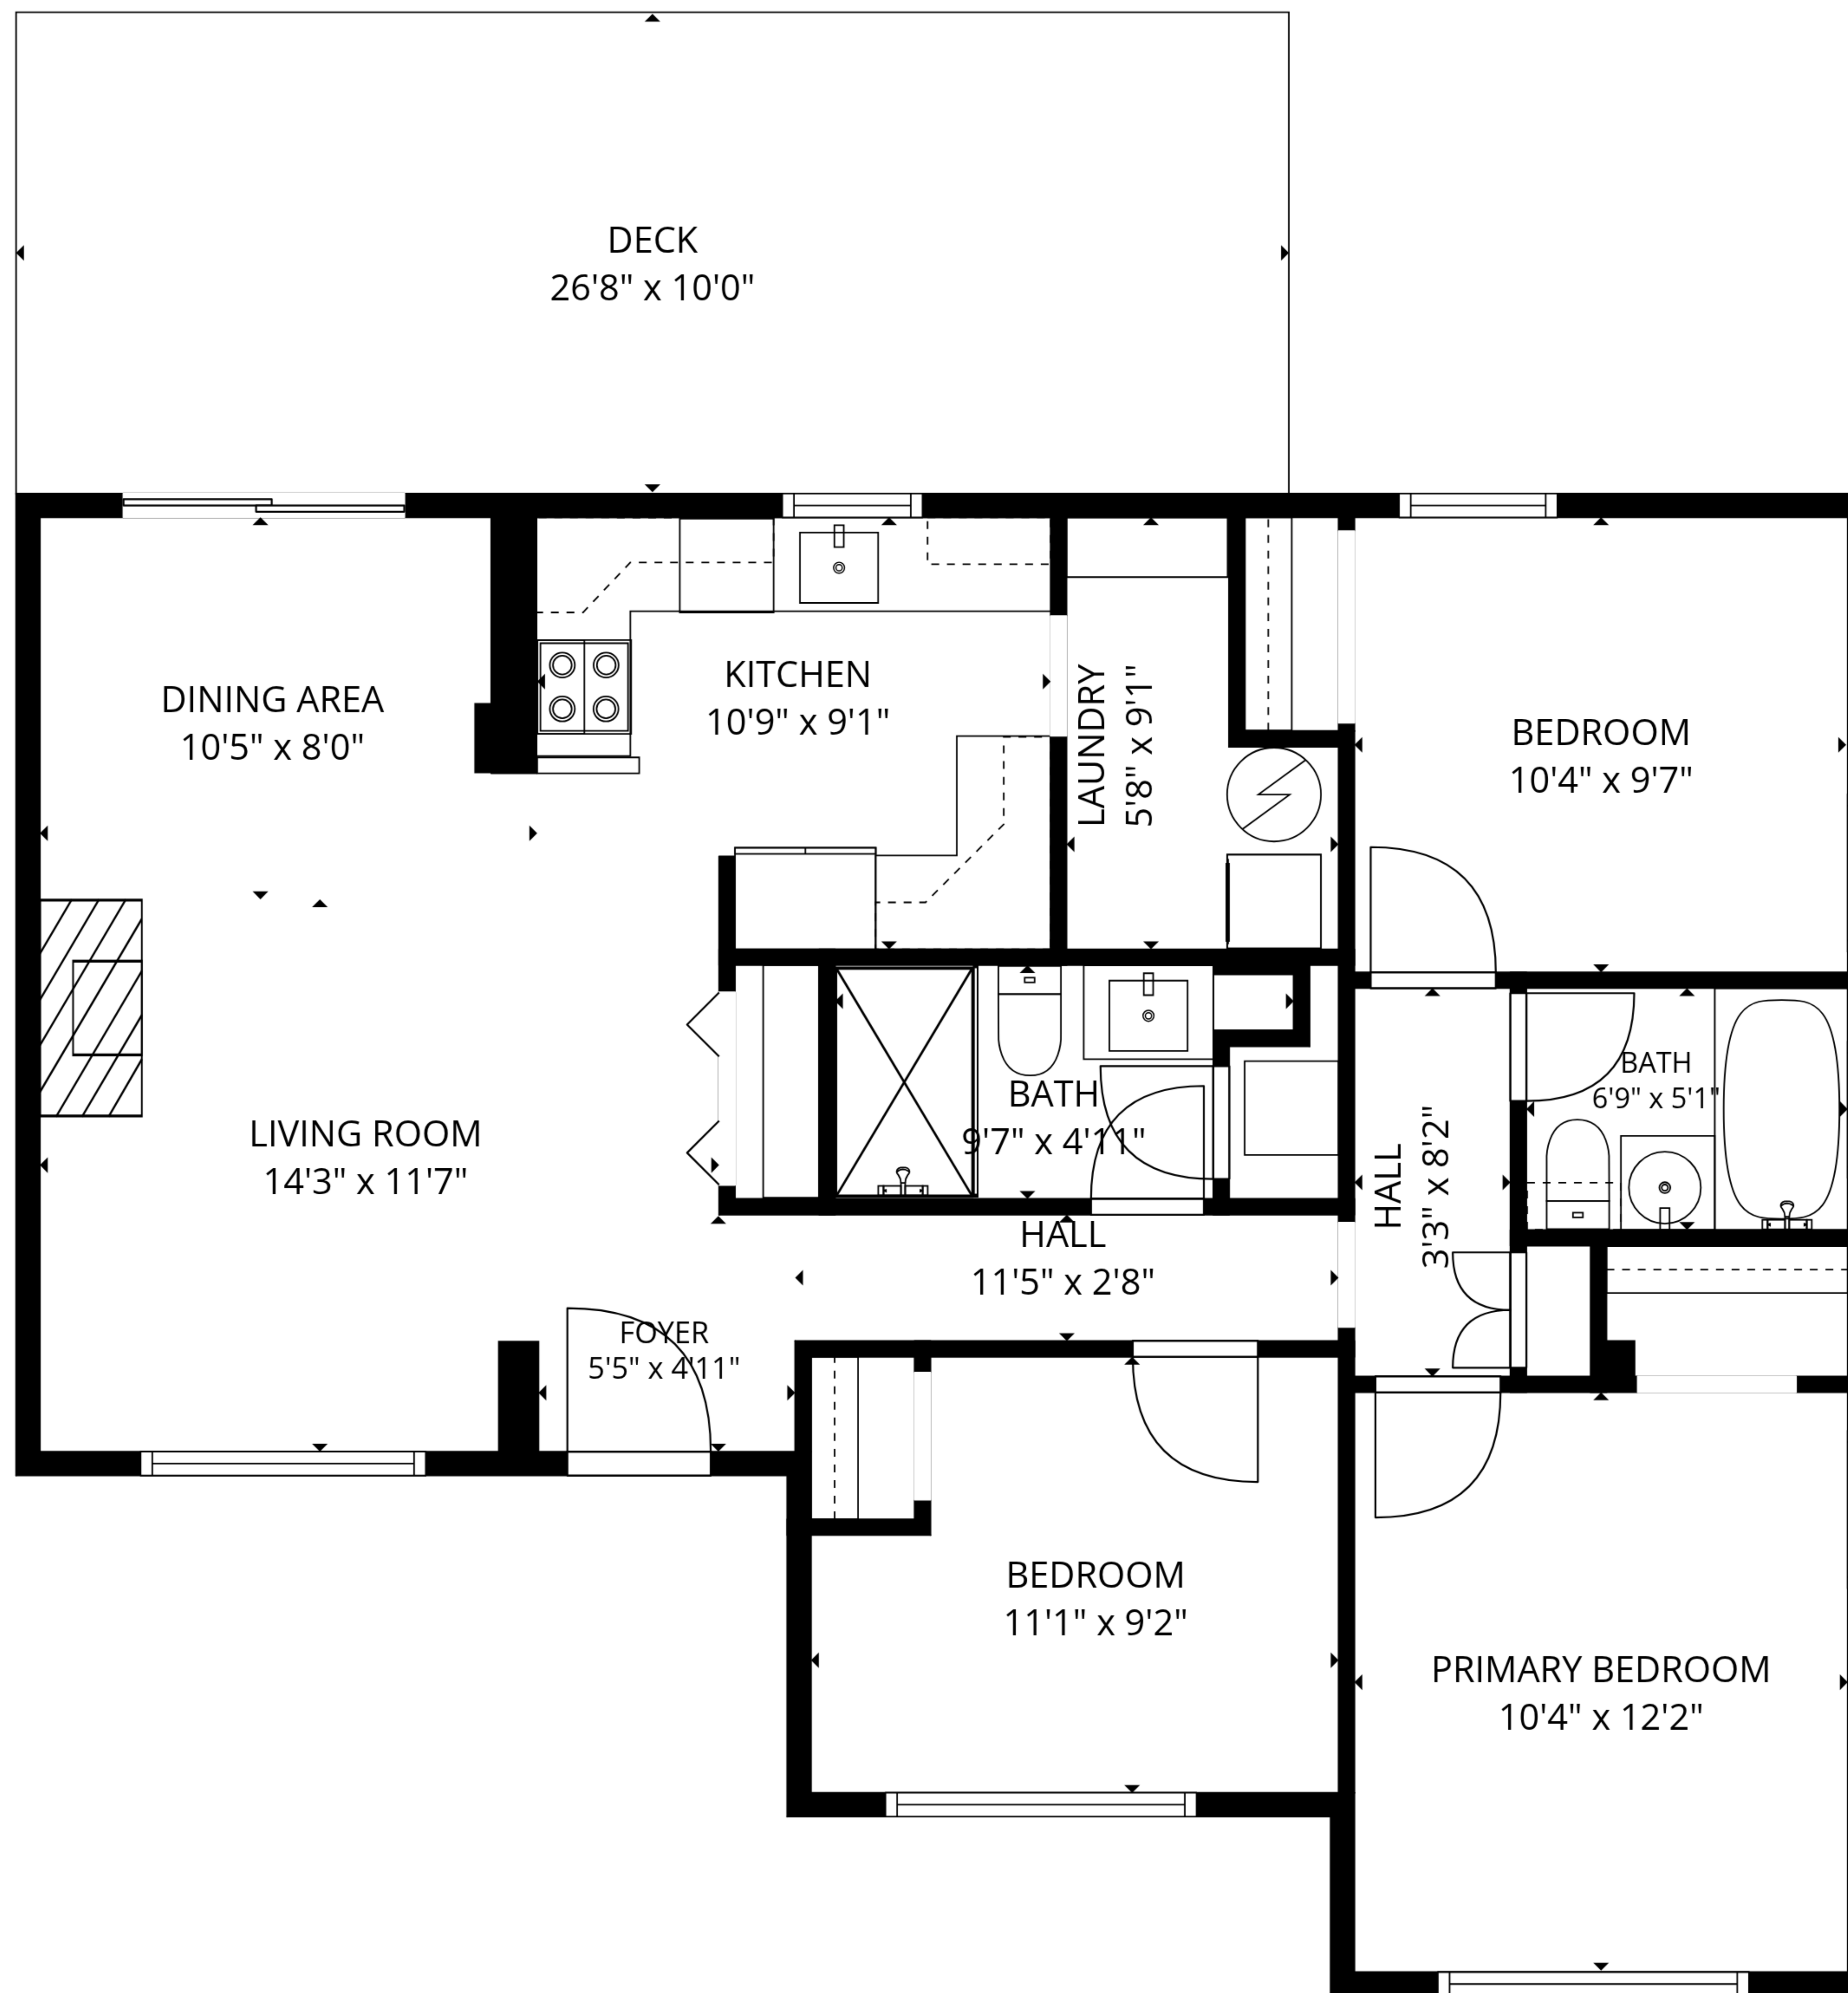

TOTAL: 929 sq. ft
 1st floor: 929 sq. ft
 EXCLUDED AREAS: DECK: 270 sq. ft, UNDEFINED: 9 sq. ft, WALLS: 69 sq. ft

SIZES AND DIMENSIONS ARE APPROXIMATE, ACTUAL MAY VARY.

TOTAL: 929 sq. ft
 1st floor: 929 sq. ft
 EXCLUDED AREAS: DECK: 270 sq. ft, UNDEFINED: 9 sq. ft, WALLS: 69 sq. ft

SIZES AND DIMENSIONS ARE APPROXIMATE, ACTUAL MAY VARY.