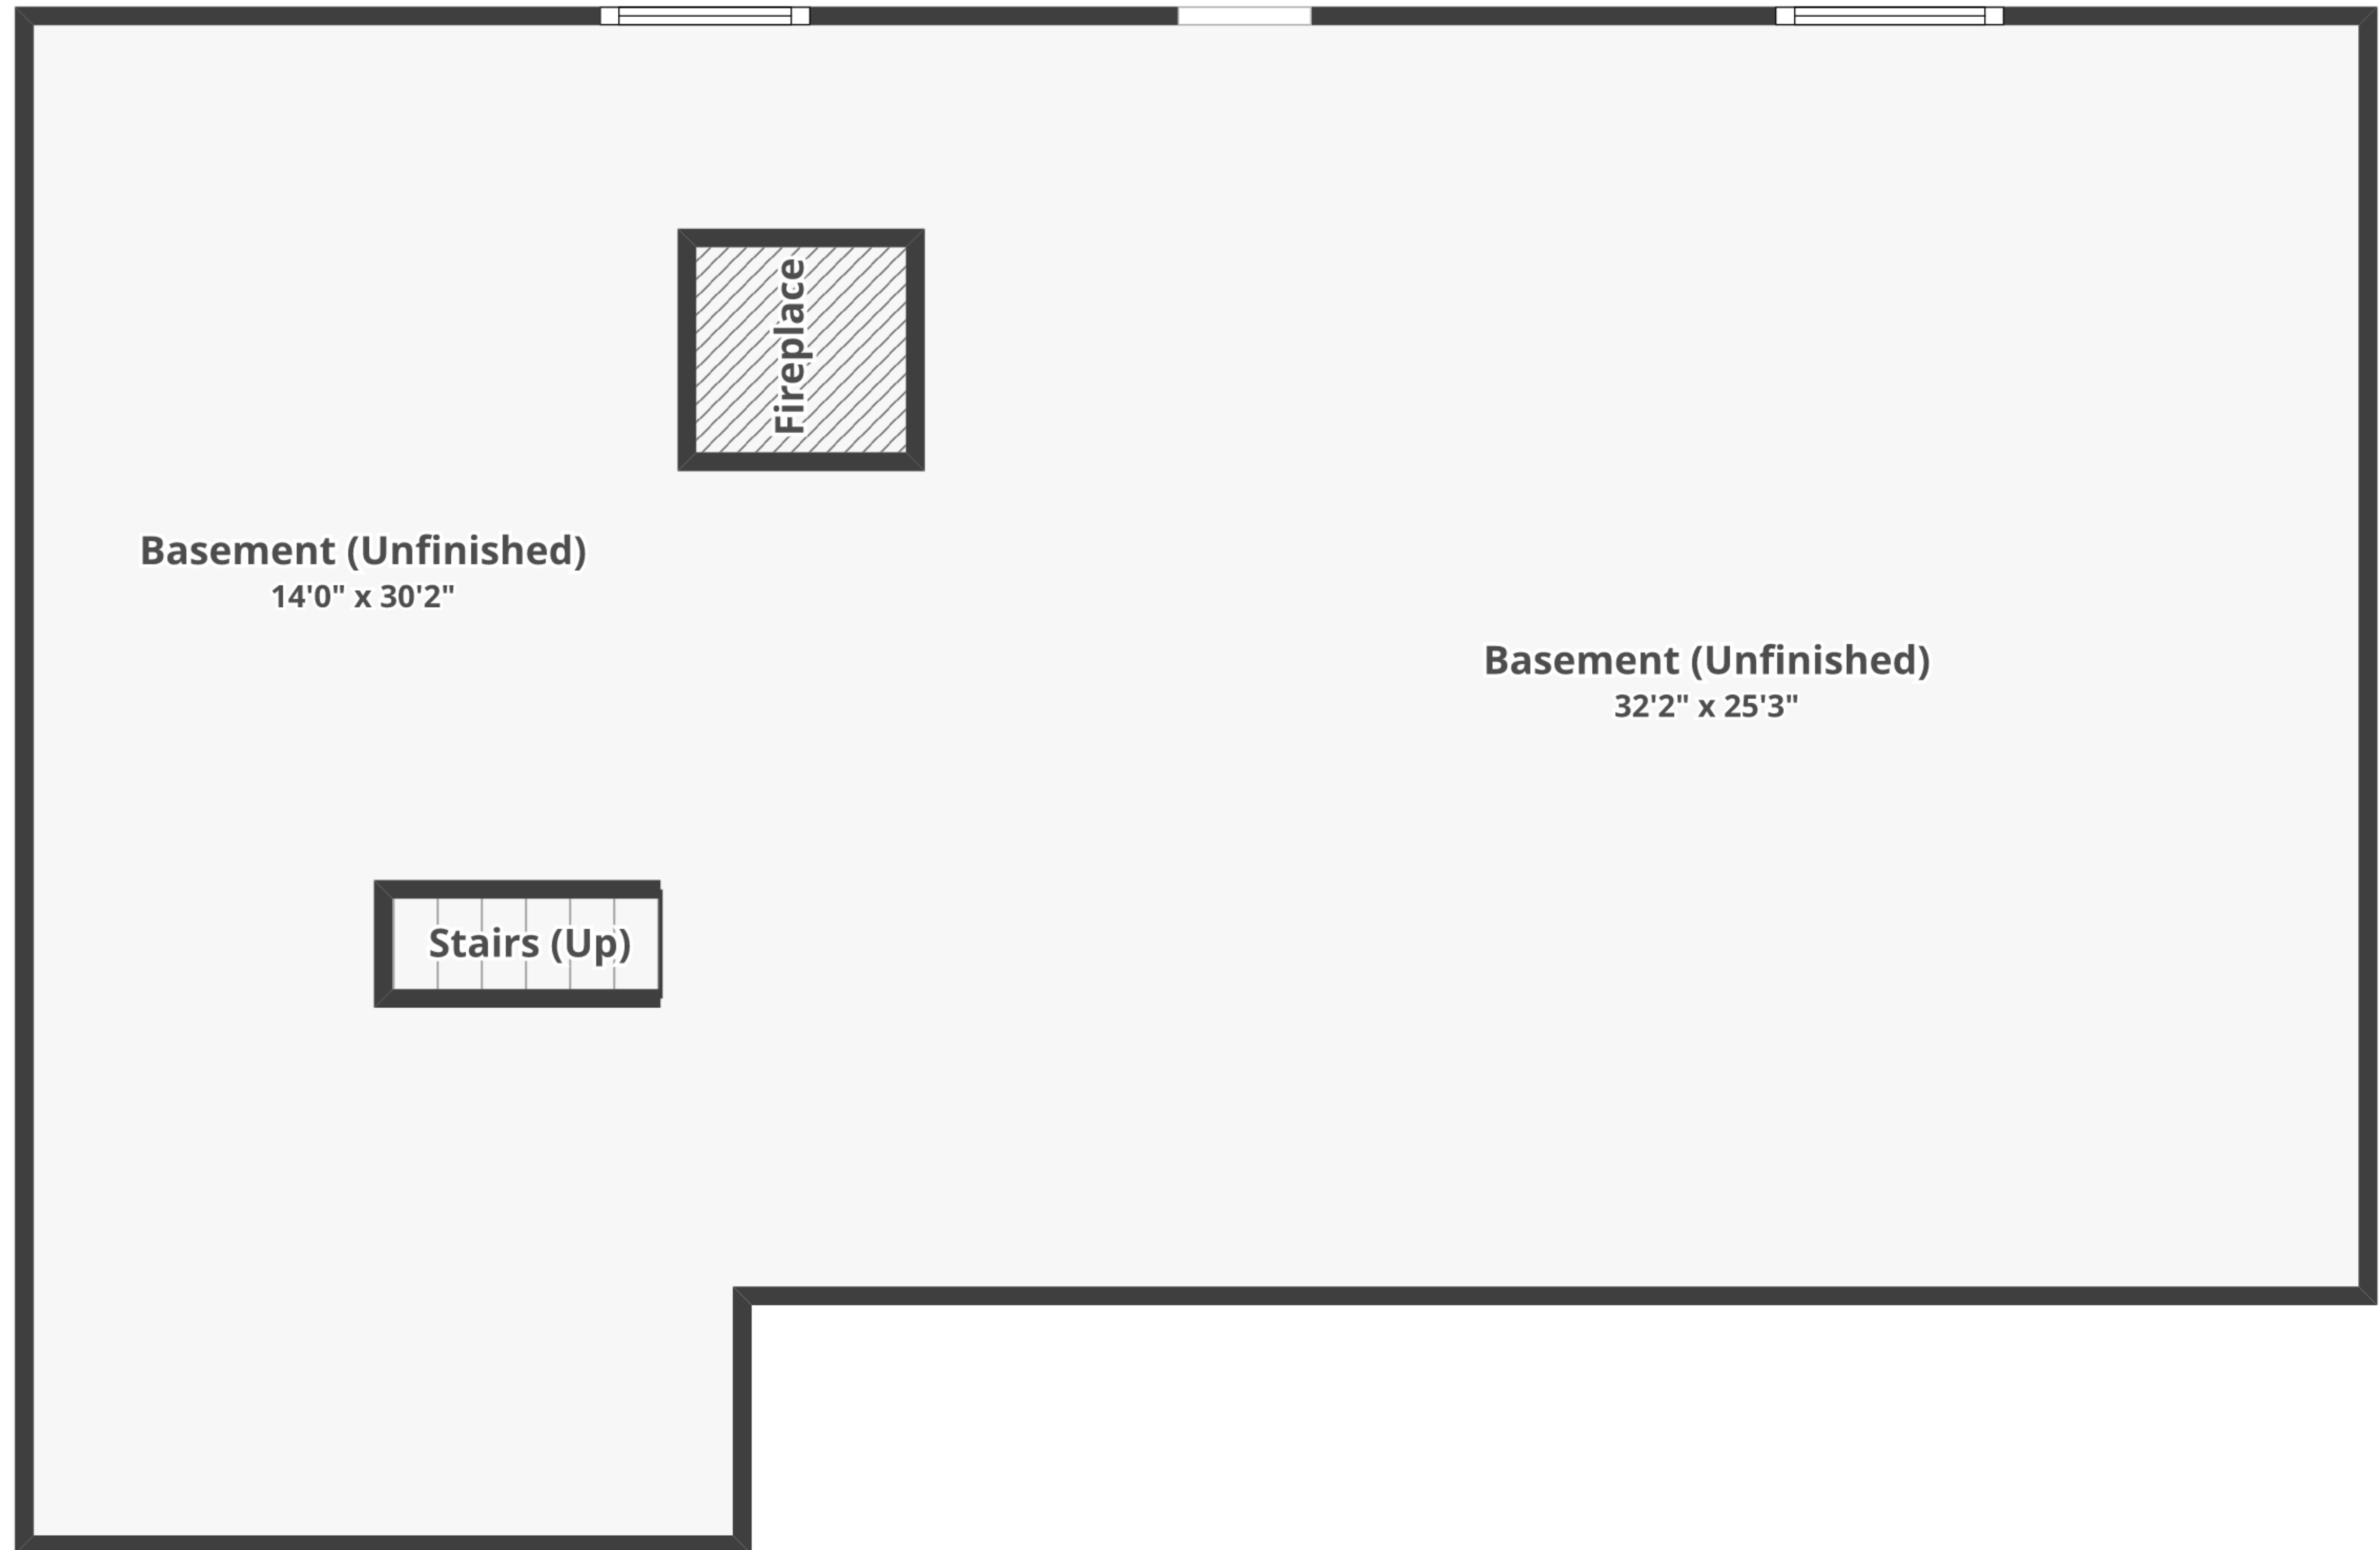

307 Milford Rd, Anderson, SC 29621

Total finished area: ~1,993.21 sq. ft.

Total unfinished area: ~1,242 sq. ft.

Basement

Finished area: ~0 sq. ft.

Unfinished area: ~1,232.77 sq. ft.