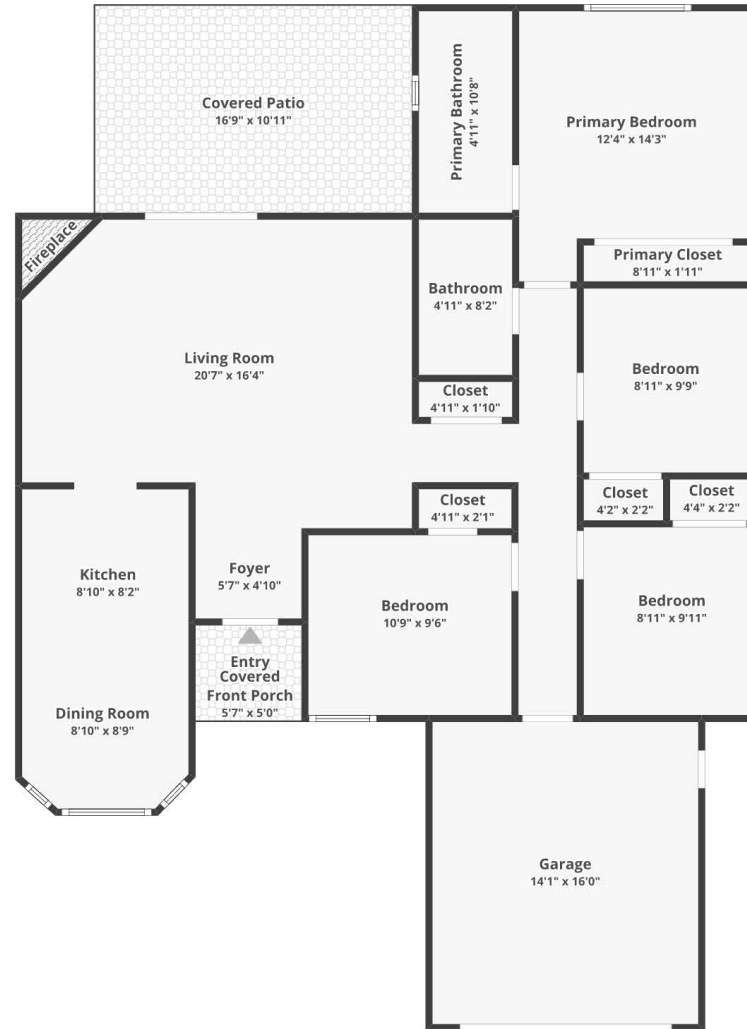

# 1216 Rolls Royce Ln, Modesto, CA 95351

Total finished area: ~1,142.18 sq. ft.

## Main Floor

Finished area: ~1,142.18 sq. ft.