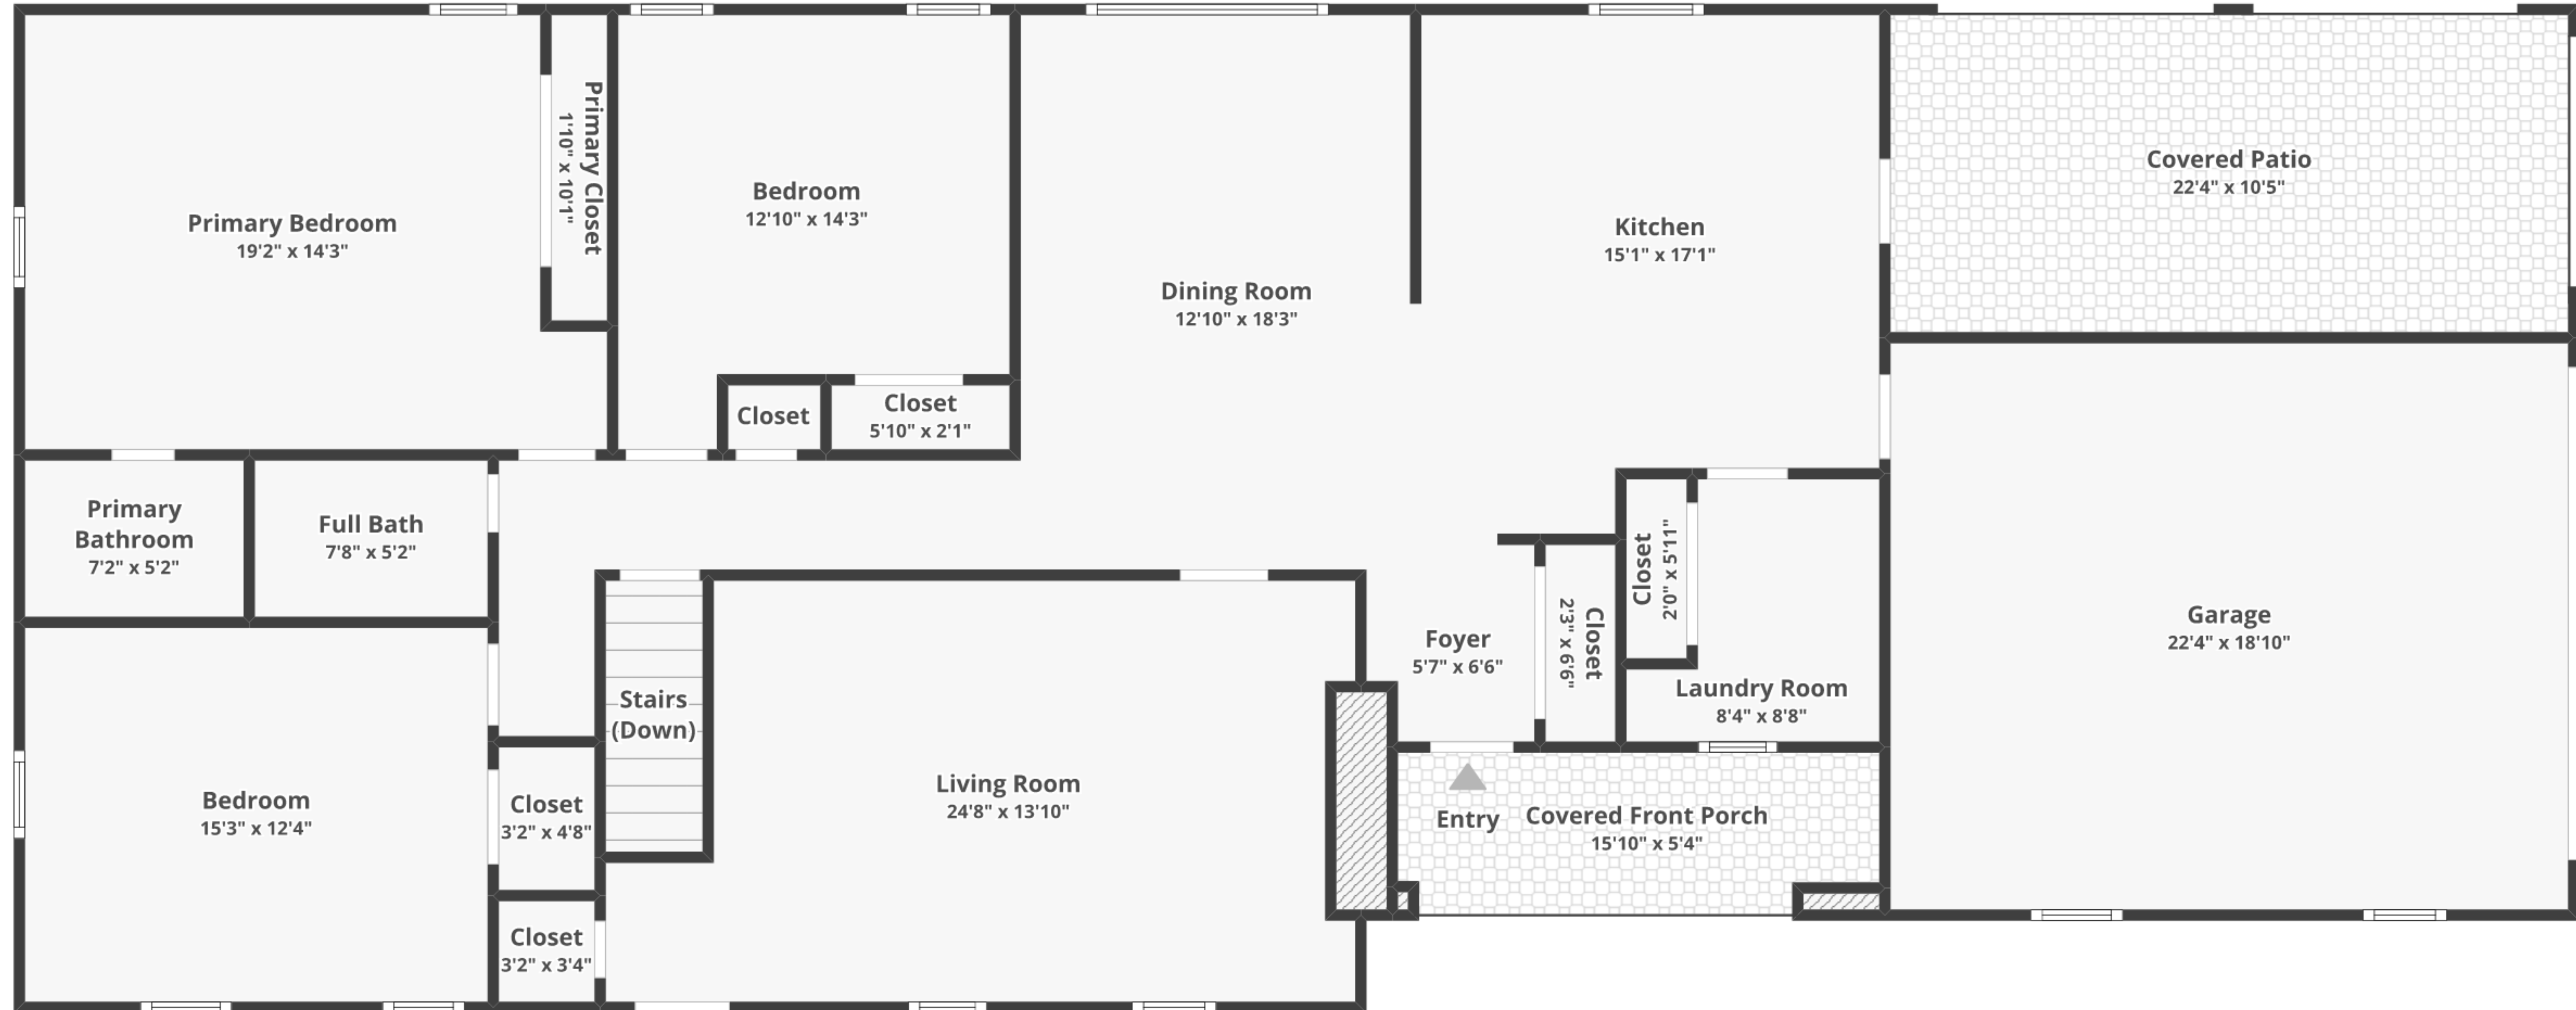

179 Woodridge Ln, Winchester, VA 22603

Total finished area: ~2,713.21 sq. ft.

Total unfinished area: ~351.21 sq. ft.

Main Level

Finished area: ~1,735.66 sq. ft.

Unfinished area: ~13.34 sq. ft.