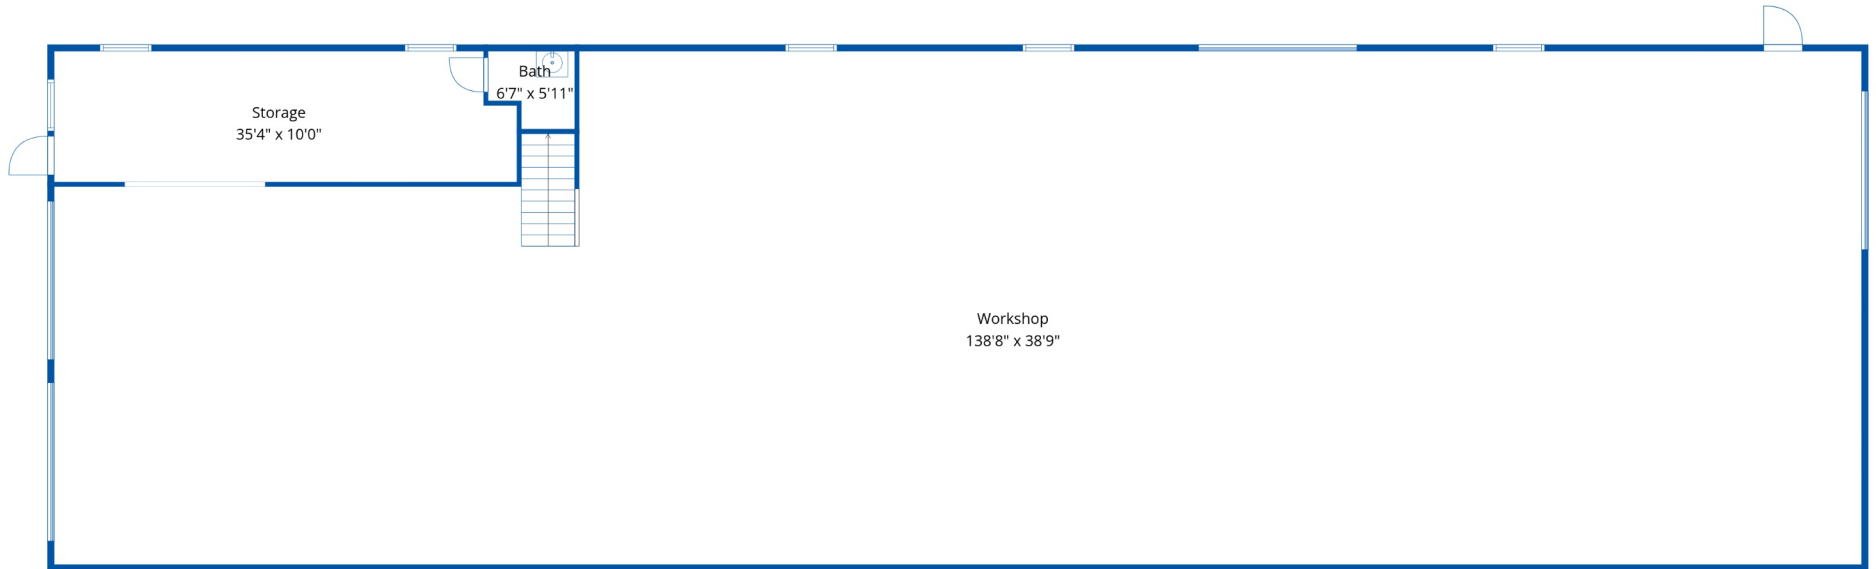

## Estimated Areas:

Main Floor: 5584 sq. ft  
Above Main: 472 sq. ft  
**Total: 6056 Sq. Ft**

## Estimated Areas:

Main Floor: 5584 sq. ft  
Above Main: 472 sq. ft  
Total: 6056 Sq. Ft