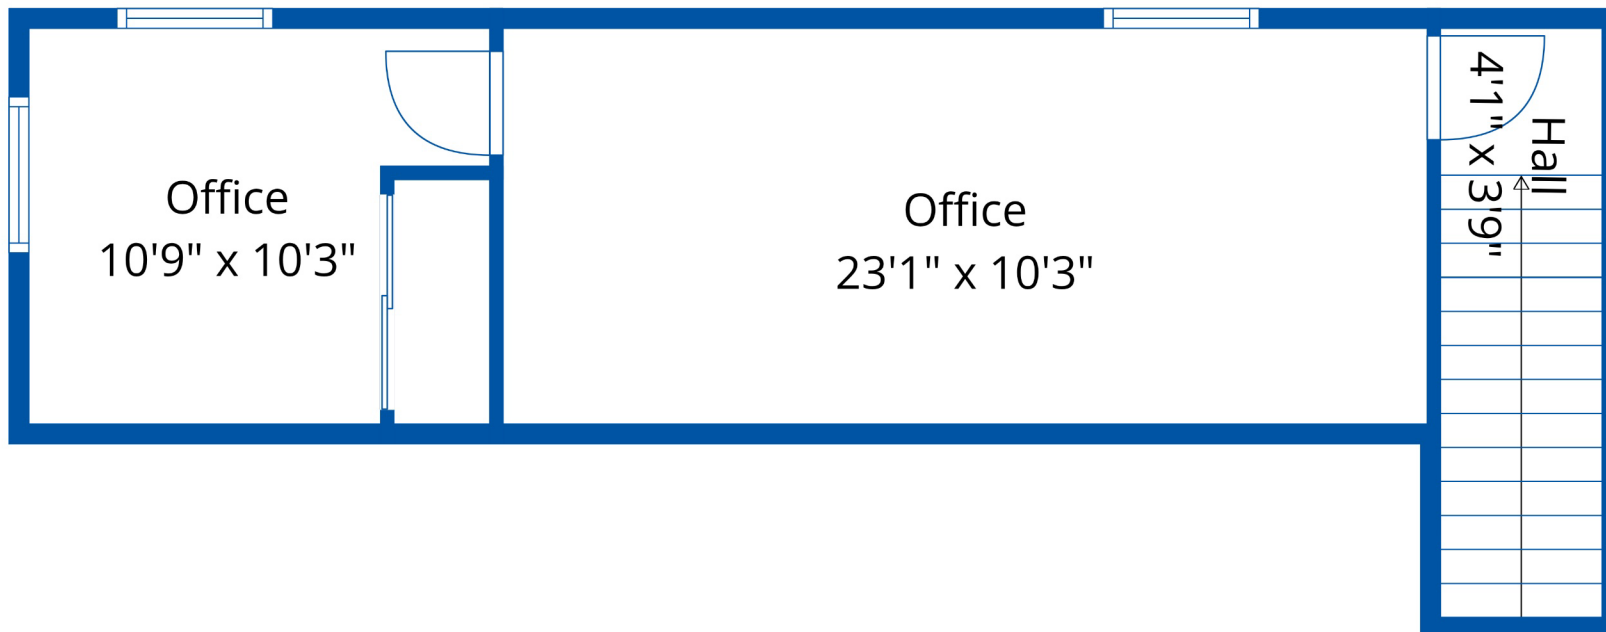

## Estimated Areas:

Main Floor: 5584 sq. ft  
Above Main: 472 sq. ft  
**Total: 6056 Sq. Ft**

## Estimated Areas:

Main Floor: 5584 sq. ft  
Above Main: 472 sq. ft  
Total: 6056 Sq. Ft