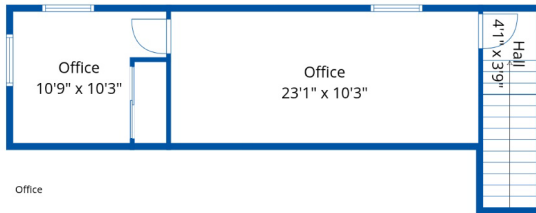

10419 McSween Rd Shop

Tim Wight
604-217-2388
timwight@remax.net

Office