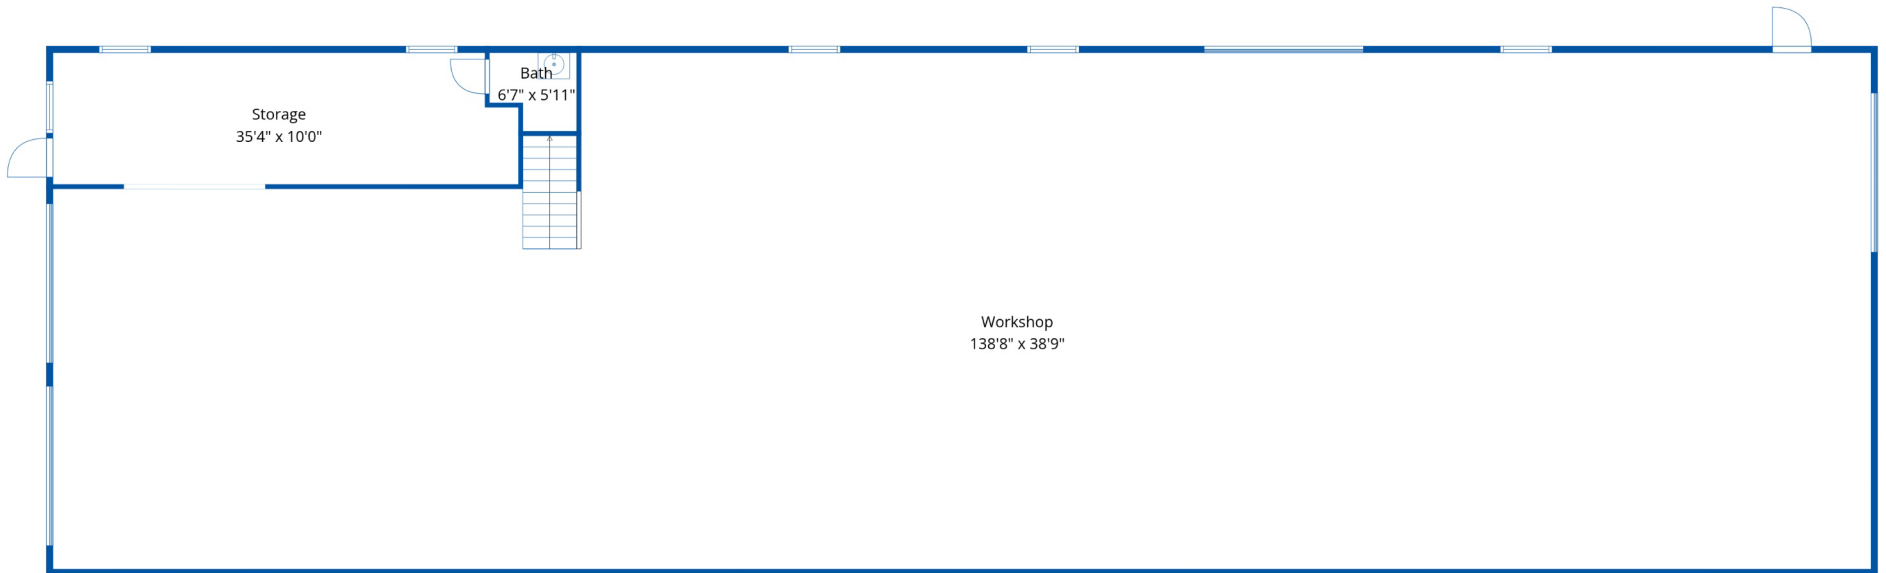

Work Space

Estimated Areas:

Main Floor: 5584 sq. ft
Above Main: 472 sq. ft
Total: 6056 Sq. Ft