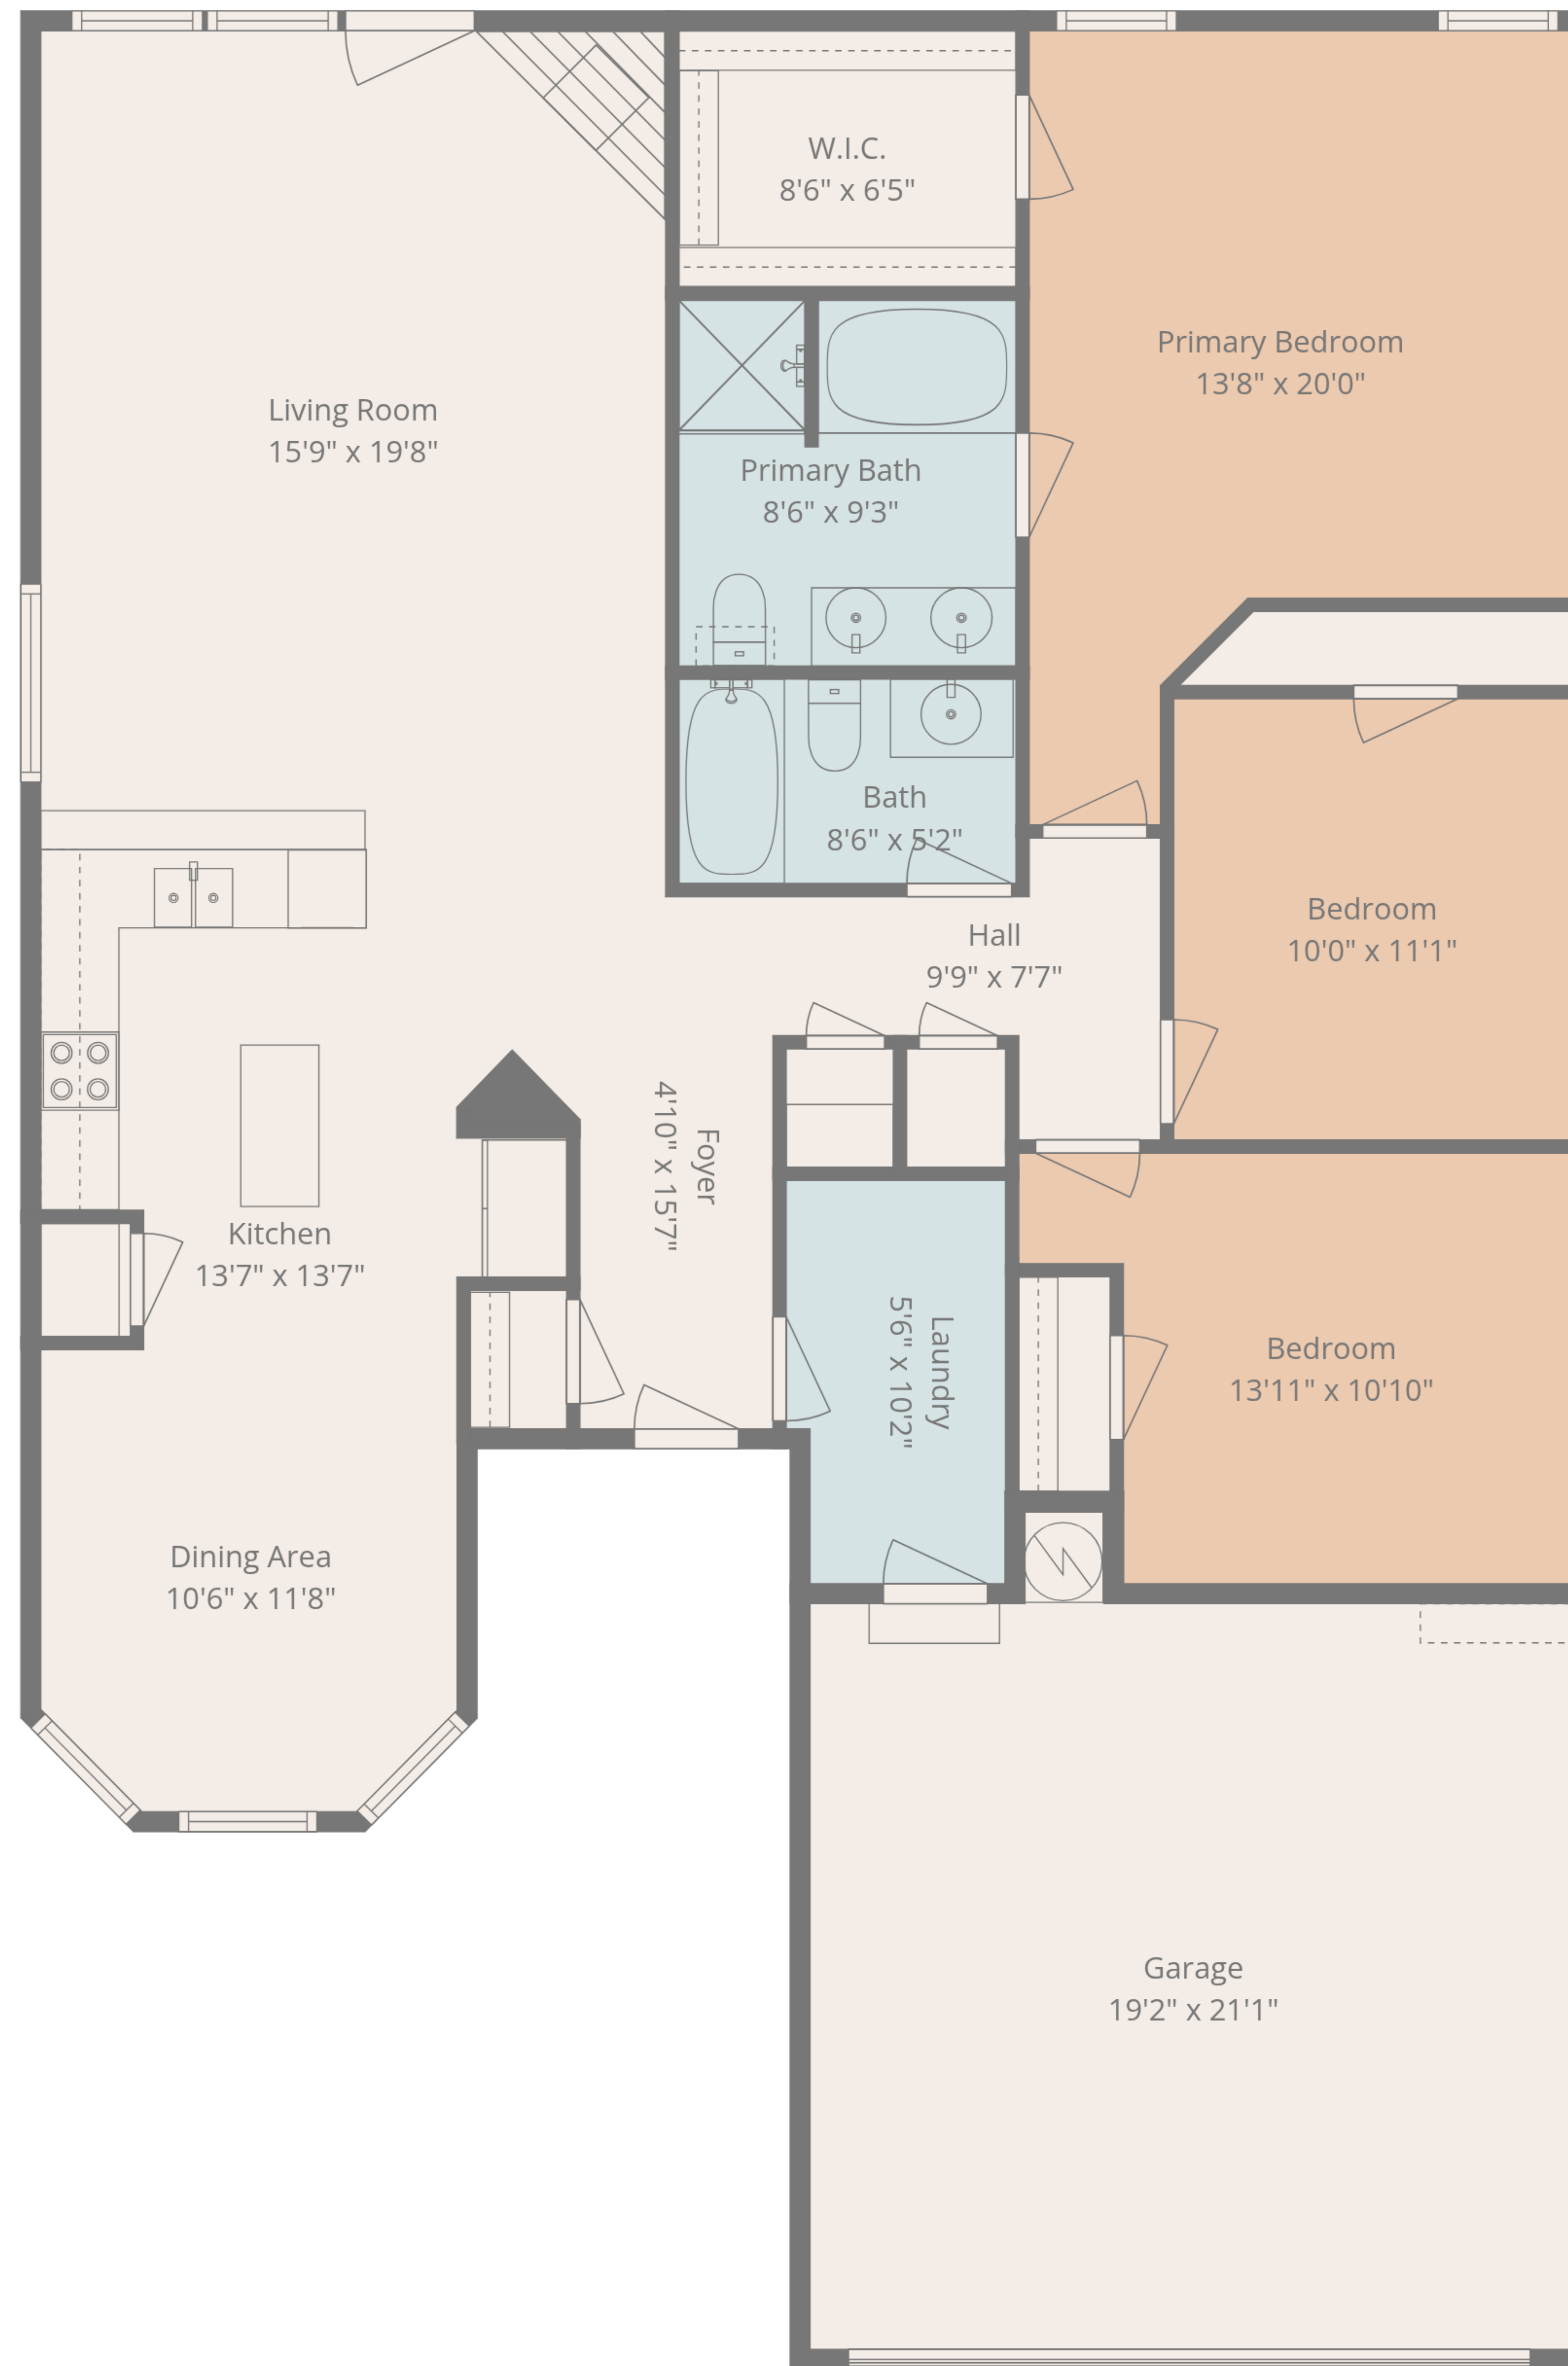

TOTAL: 1520 sq. ft

1st floor: 1520 sq. ft

EXCLUDED AREAS: GARAGE: 365 sq. ft, WALLS: 118 sq. ft

Floor Plan Measurements Deemed Highly Reliable But Not Guaranteed

8040 MEDIA

TOTAL: 1520 sq. ft

1st floor: 1520 sq. ft

EXCLUDED AREAS: GARAGE: 365 sq. ft, WALLS: 118 sq. ft

Floor Plan Measurements Deemed Highly Reliable But Not Guaranteed

8040 MEDIA