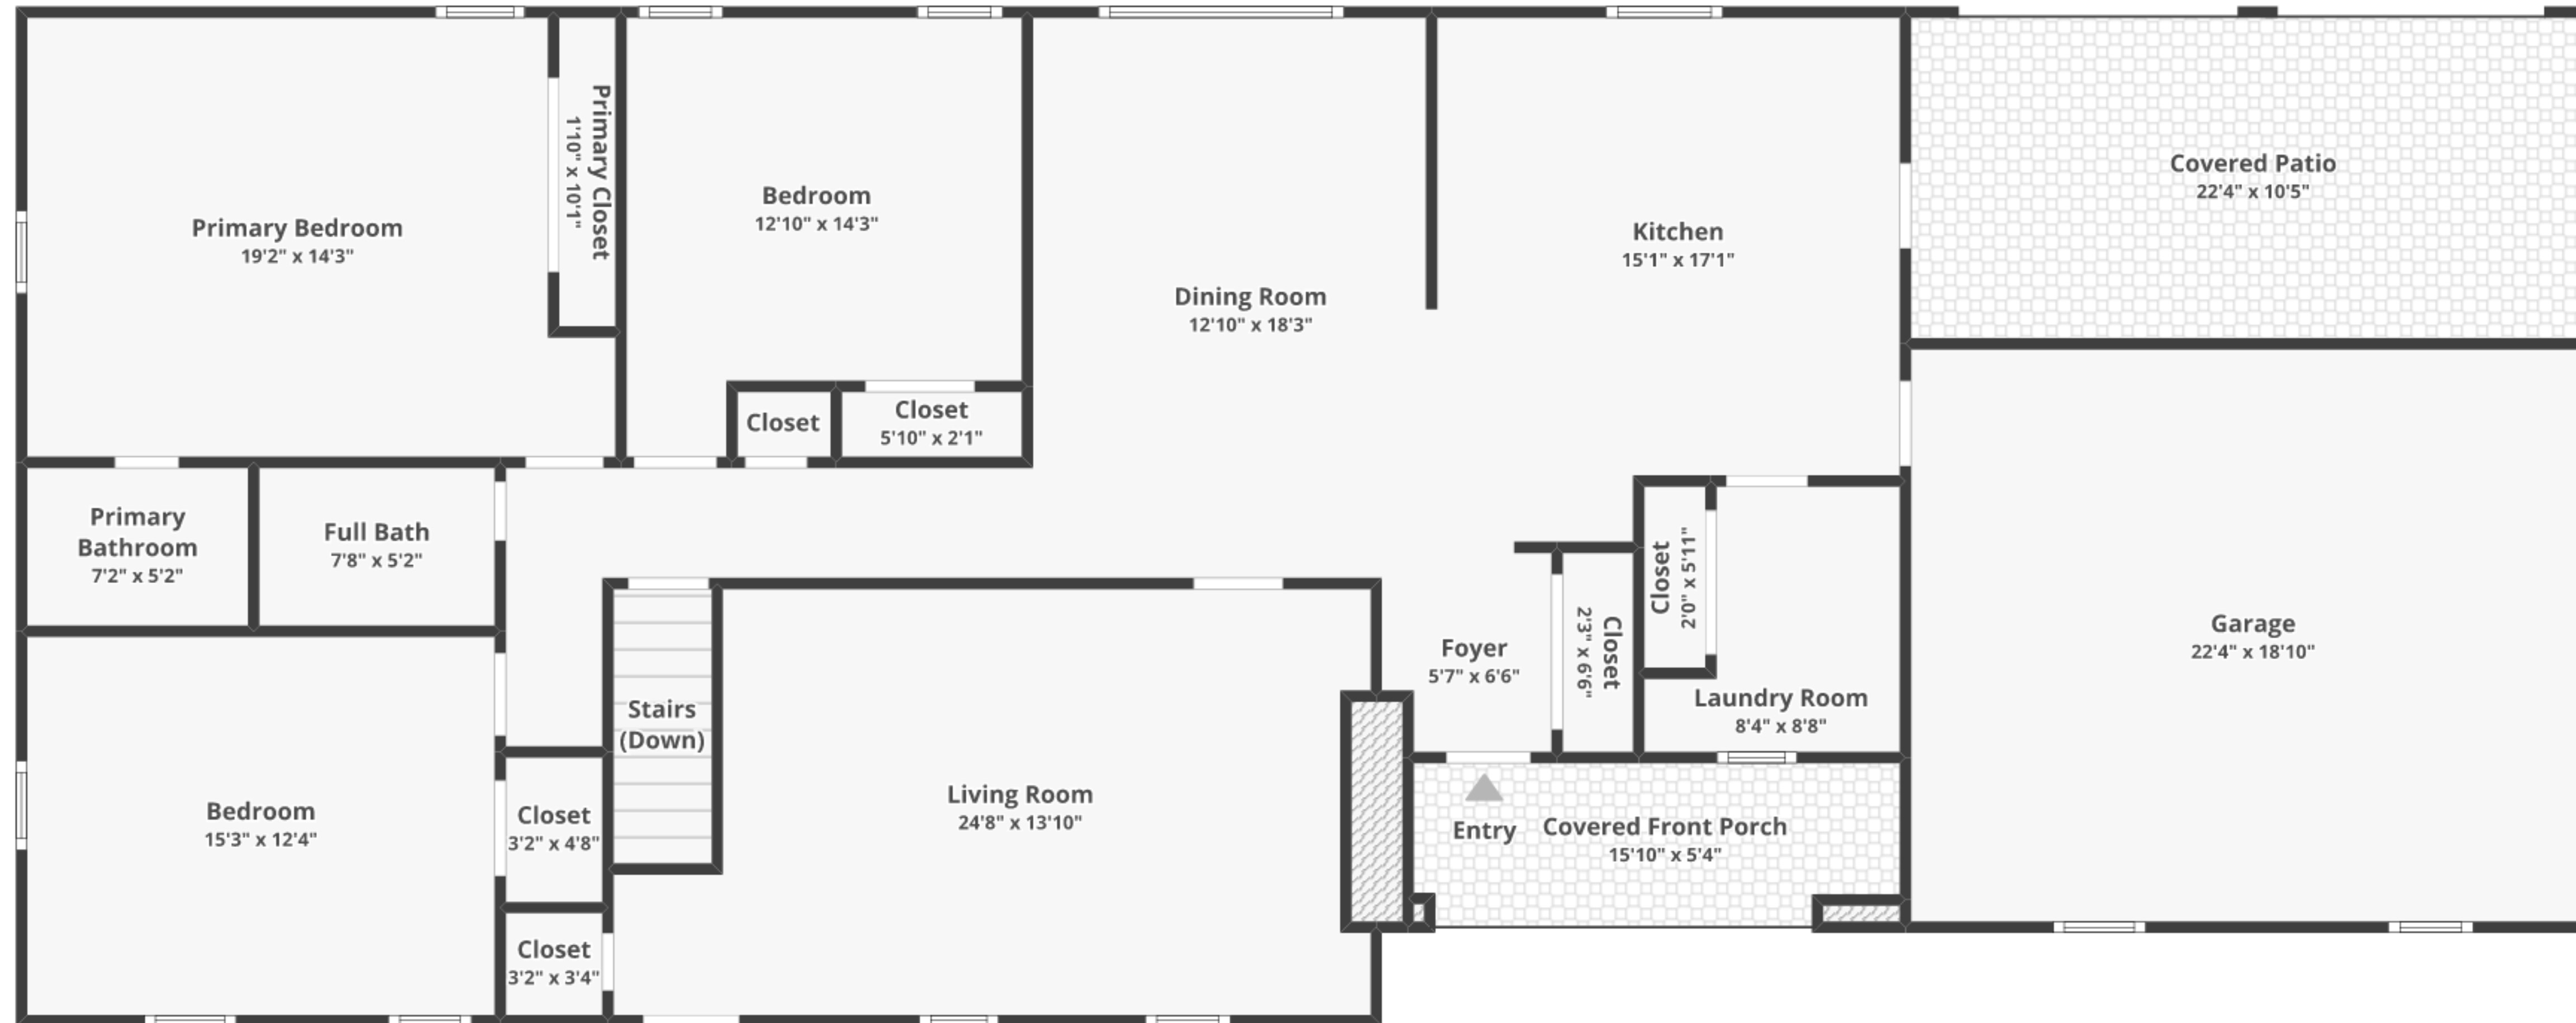

179 Woodridge Ln, Winchester, VA 22603

Total finished area: ~2,713.21 sq. ft.

Total unfinished area: ~ 351.21 sq. ft.

MAIN LEVEL

Finished area: ~1,735.66 sq. ft.

Unfinished area: ~13.34 sq. ft.

LOWER LEVEL

Finished area: ~977.54 sq. ft.

Unfinished area: ~337.87 sq. ft.