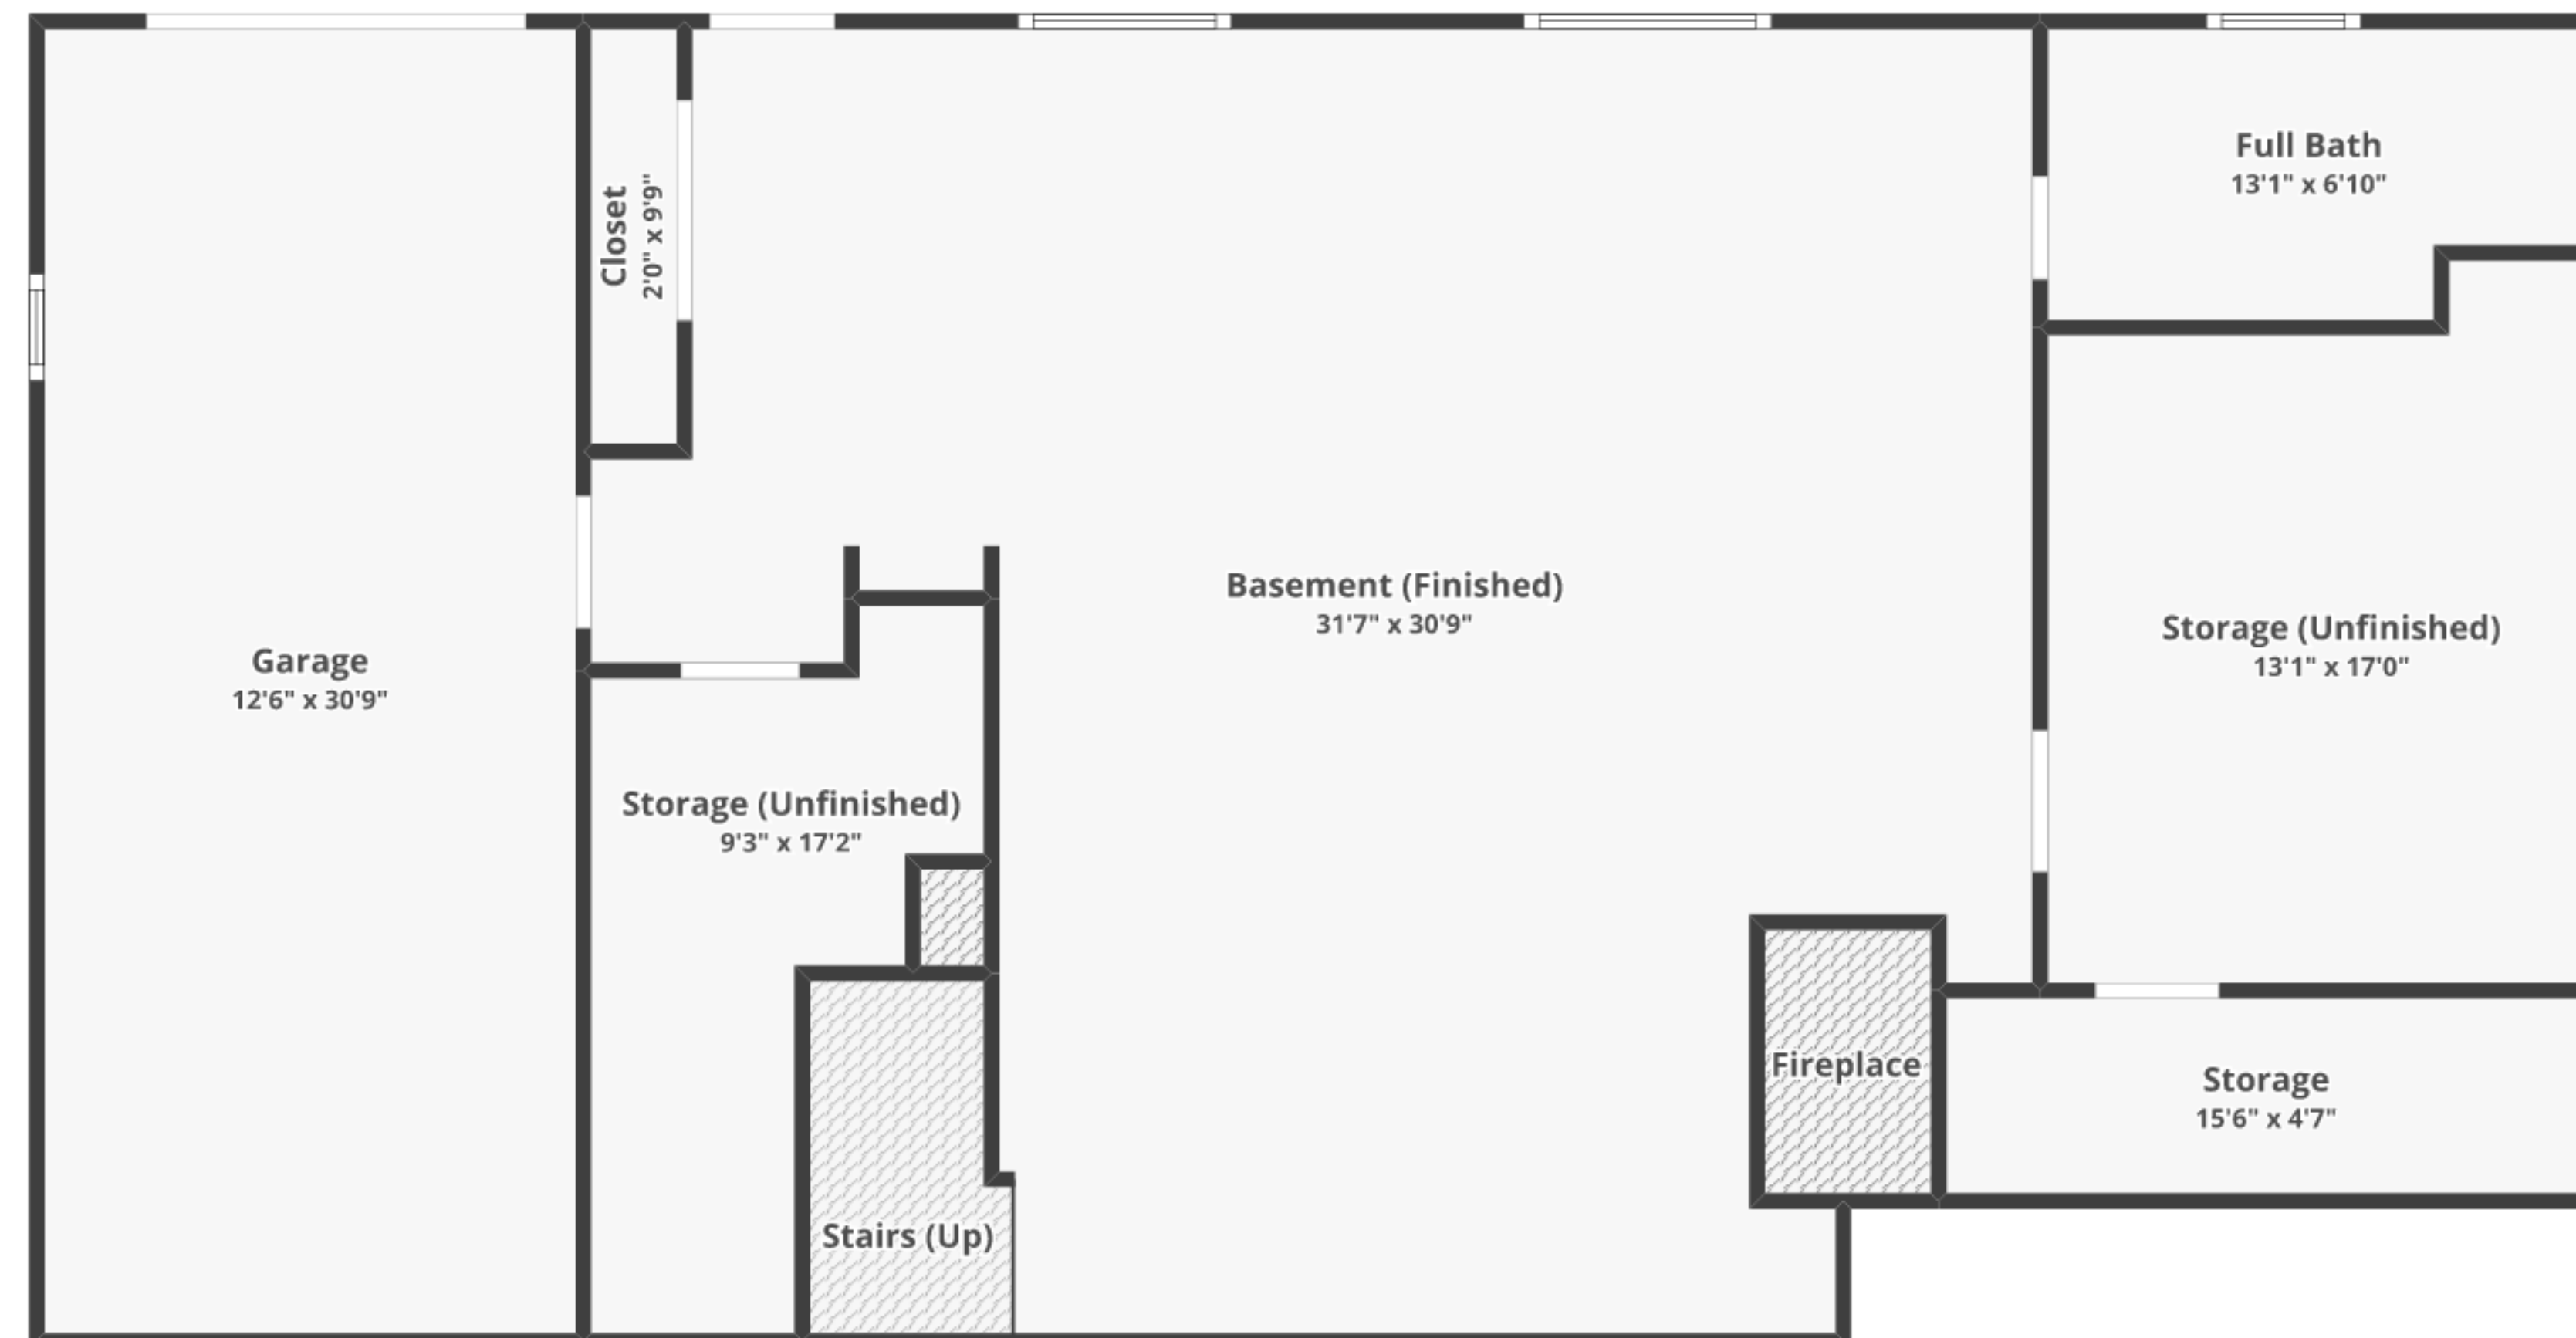

179 Woodridge Ln, Winchester, VA 22603

Total finished area: ~2,713.21 sq. ft.

Total unfinished area: ~ 351.21 sq. ft.

MAIN LEVEL

Finished area: ~1,735.66 sq. ft.

Unfinished area: ~13.34 sq. ft.

LOWER LEVEL

Finished area: ~977.54 sq. ft.

Unfinished area: ~337.87 sq. ft.