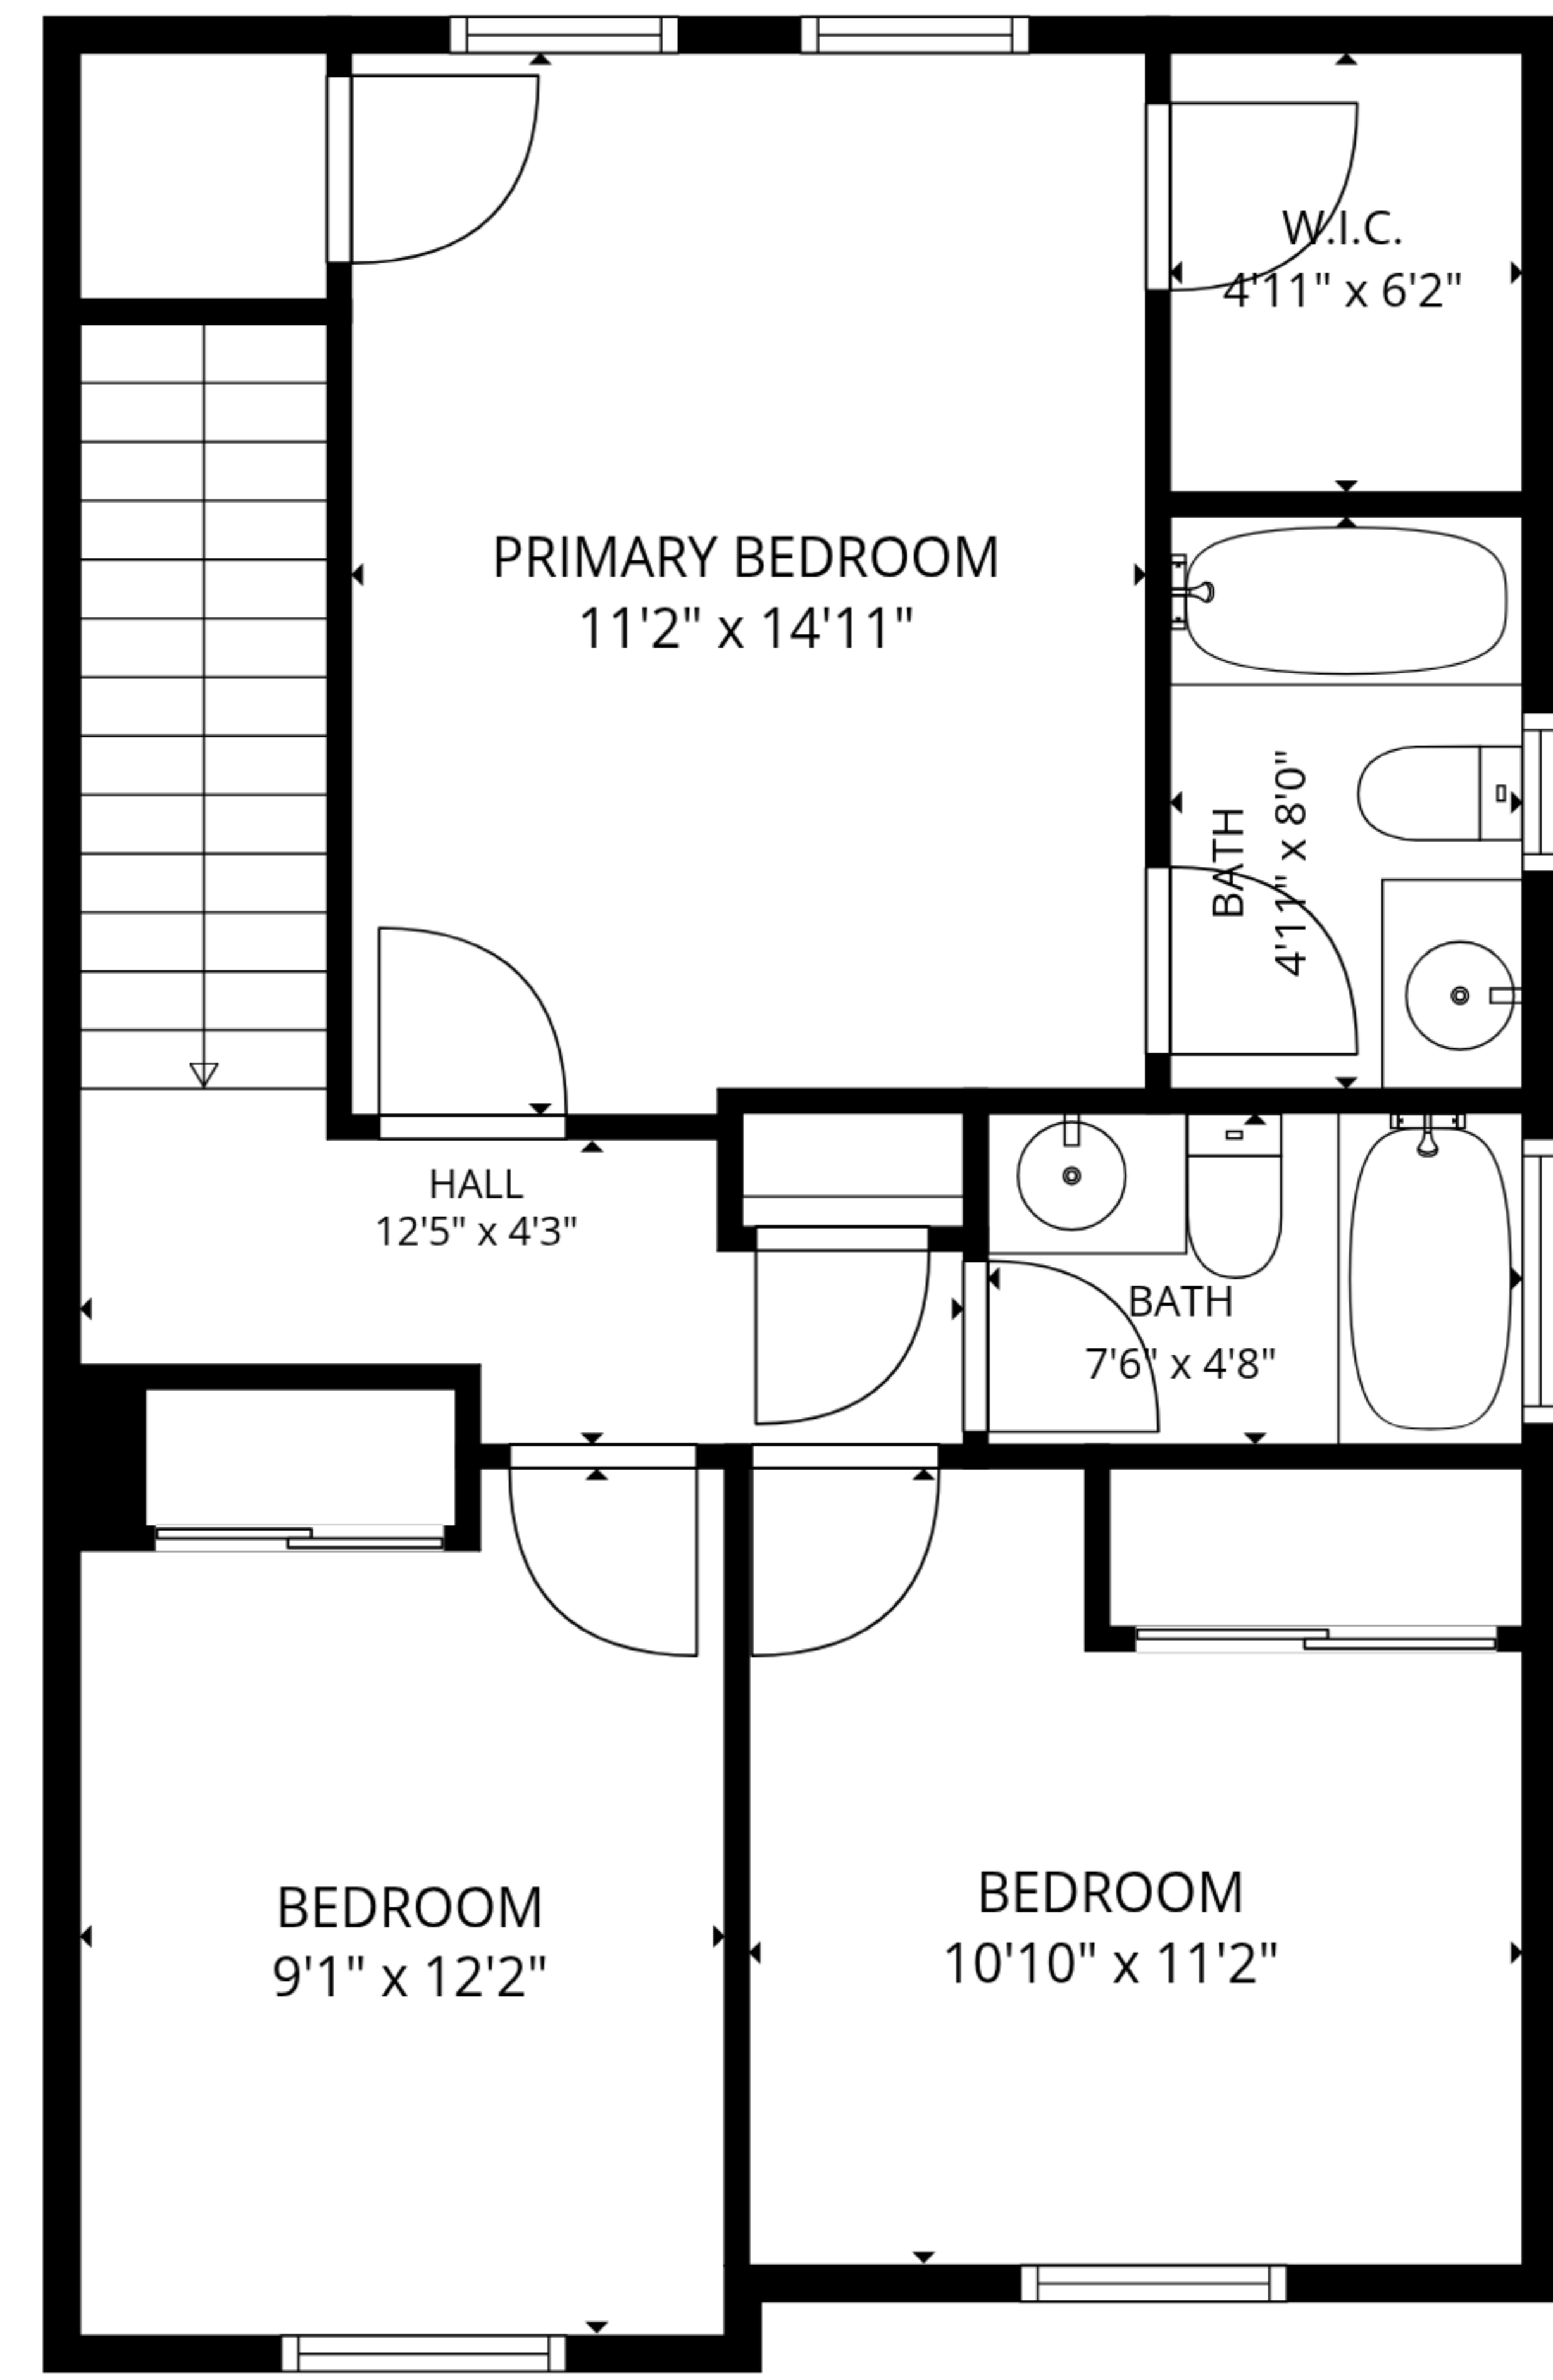

TOTAL: 1372 sq. ft

1st floor: 735 sq. ft, 2nd floor: 637 sq. ft

EXCLUDED AREAS: GARAGE: 540 sq. ft, PATIO: 233 sq. ft, WALLS: 149 sq. ft

SIZES AND DIMENSIONS ARE APPROXIMATE, ACTUAL MAY VARY.

TOTAL: 1372 sq. ft

1st floor: 735 sq. ft, 2nd floor: 637 sq. ft

EXCLUDED AREAS: GARAGE: 540 sq. ft, PATIO: 233 sq. ft, WALLS: 149 sq. ft

SIZES AND DIMENSIONS ARE APPROXIMATE, ACTUAL MAY VARY.

TOTAL: 1372 sq. ft
 1st floor: 735 sq. ft, 2nd floor: 637 sq. ft
 EXCLUDED AREAS: GARAGE: 540 sq. ft, PATIO: 233 sq. ft, WALLS: 149 sq. ft

SIZES AND DIMENSIONS ARE APPROXIMATE, ACTUAL MAY VARY.