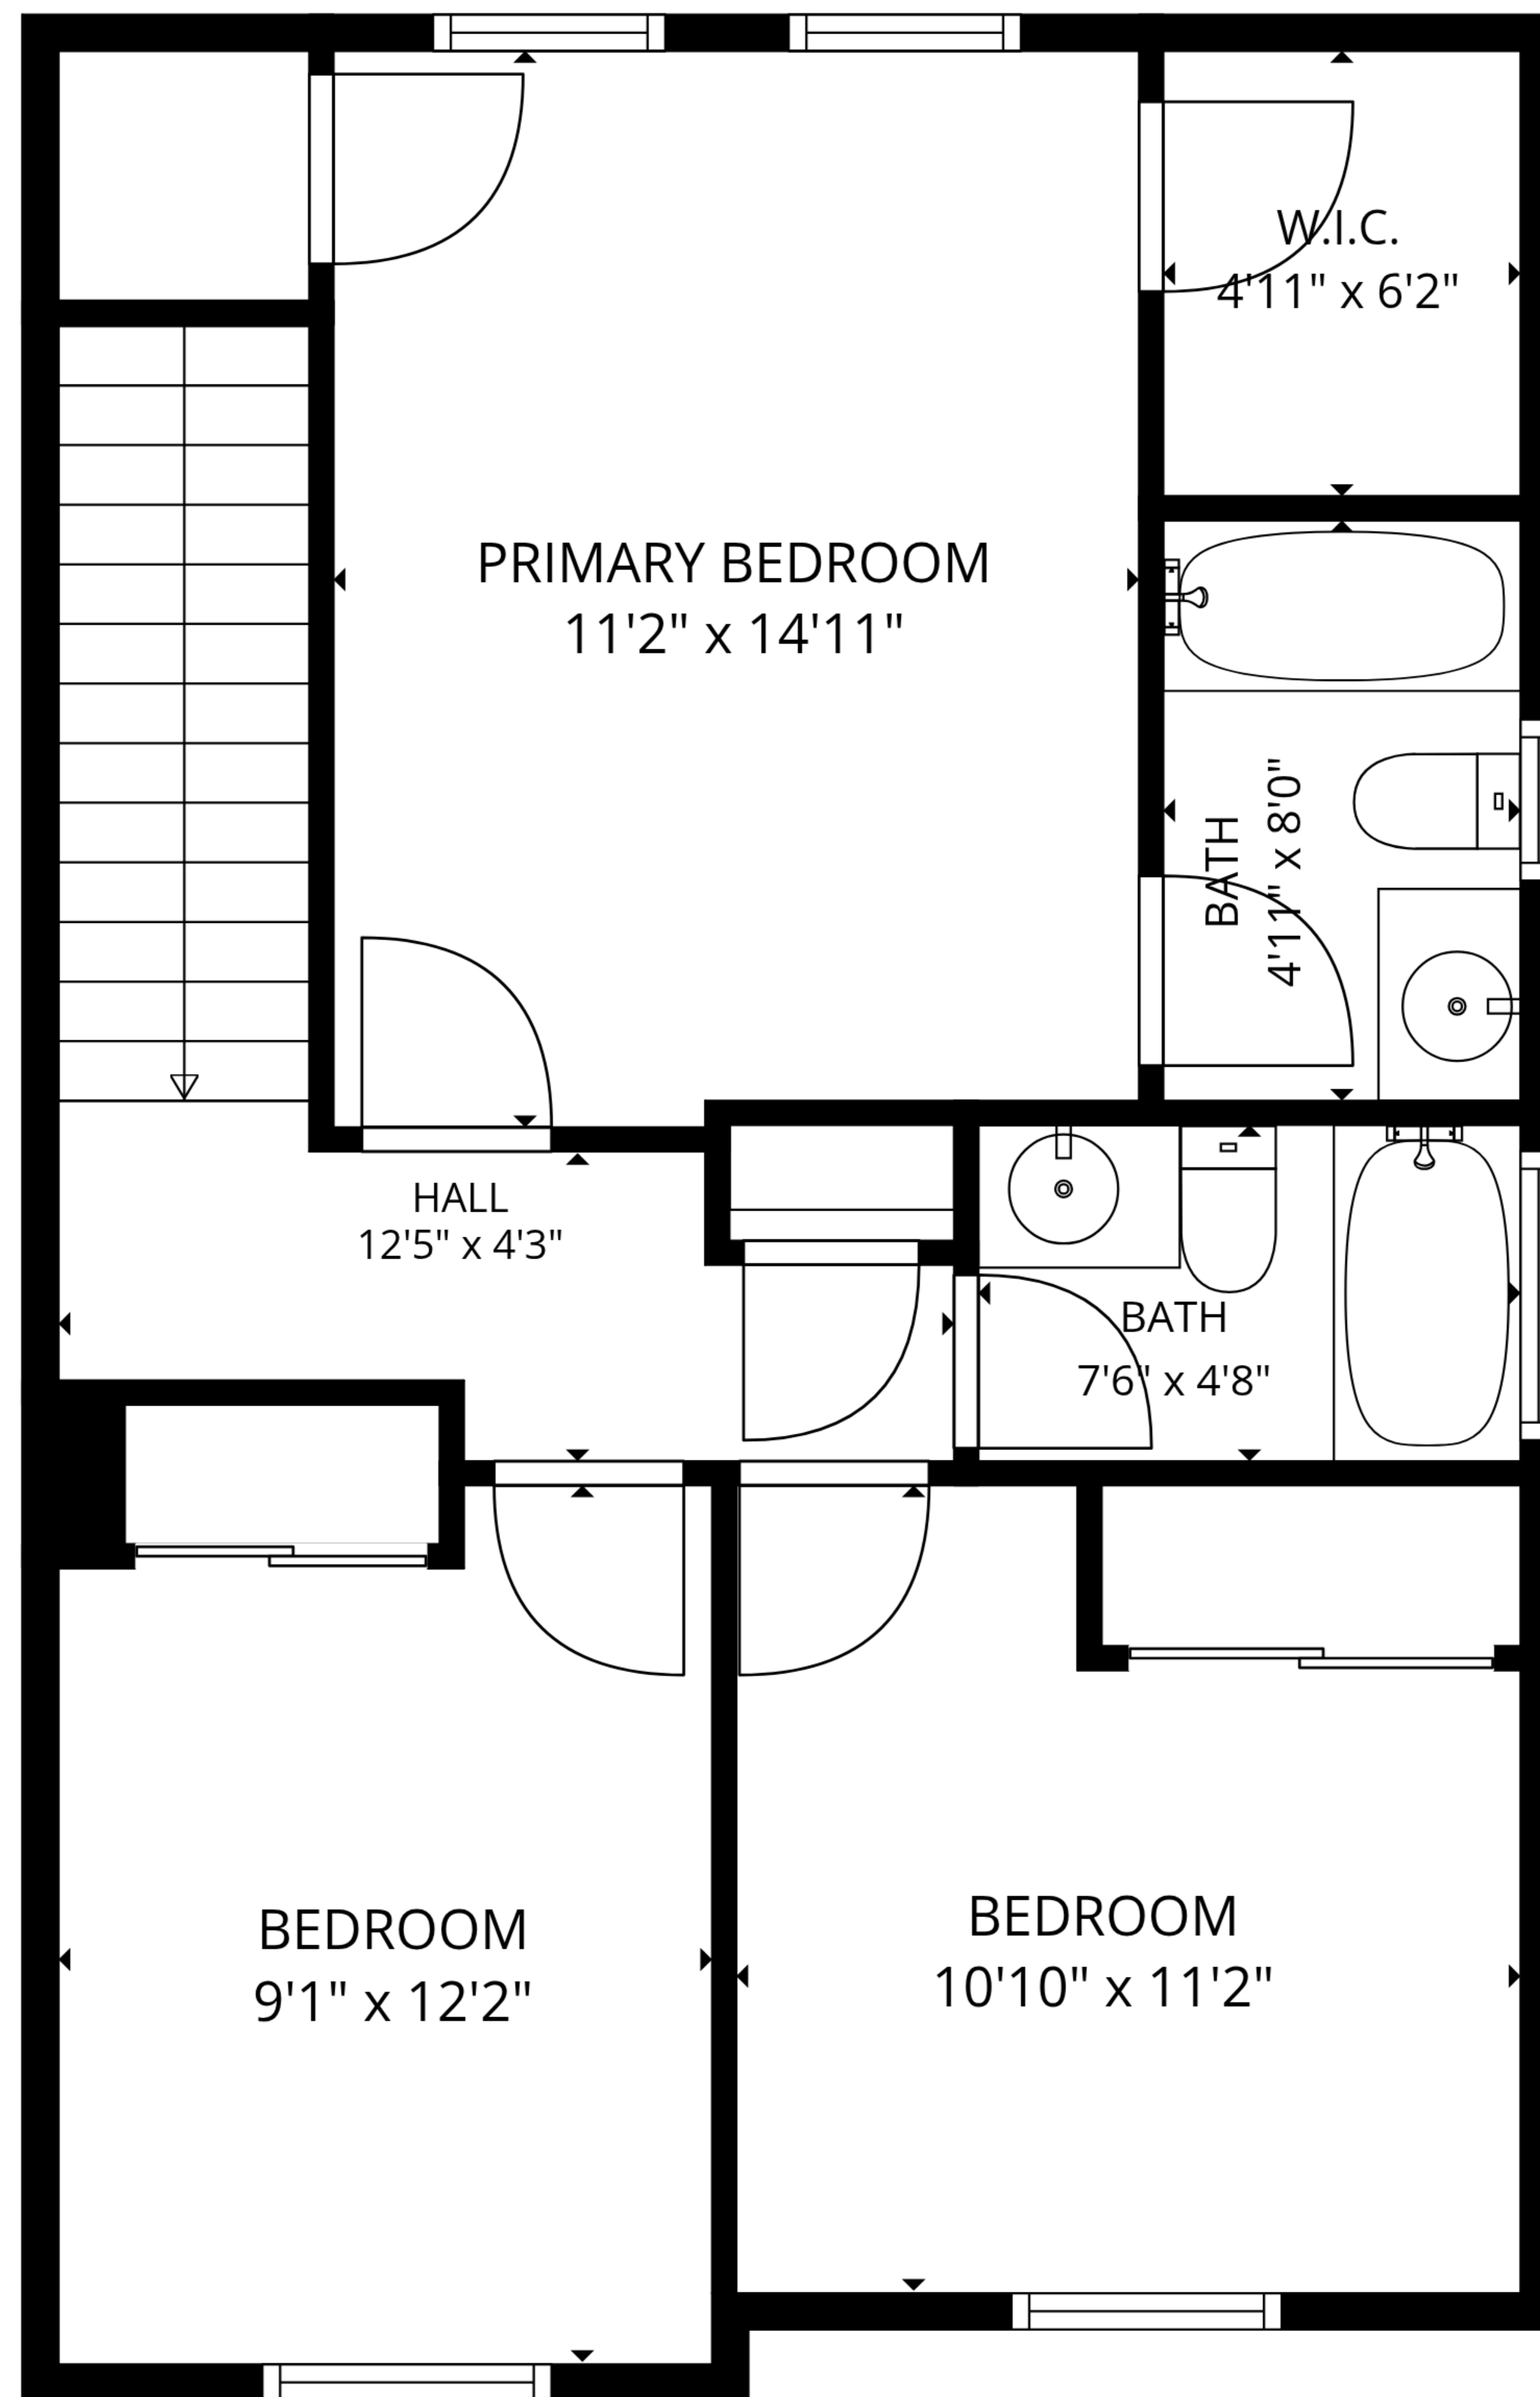

TOTAL: 1372 sq. ft

1st floor: 735 sq. ft, 2nd floor: 637 sq. ft

EXCLUDED AREAS: GARAGE: 540 sq. ft, PATIO: 233 sq. ft, WALLS: 149 sq. ft

SIZES AND DIMENSIONS ARE APPROXIMATE, ACTUAL MAY VARY.

TOTAL: 1372 sq. ft

1st floor: 735 sq. ft, 2nd floor: 637 sq. ft

EXCLUDED AREAS: GARAGE: 540 sq. ft, PATIO: 233 sq. ft, WALLS: 149 sq. ft

SIZES AND DIMENSIONS ARE APPROXIMATE, ACTUAL MAY VARY.

TOTAL: 1372 sq. ft
 1st floor: 735 sq. ft, 2nd floor: 637 sq. ft
 EXCLUDED AREAS: GARAGE: 540 sq. ft, PATIO: 233 sq. ft, WALLS: 149 sq. ft

SIZES AND DIMENSIONS ARE APPROXIMATE, ACTUAL MAY VARY.