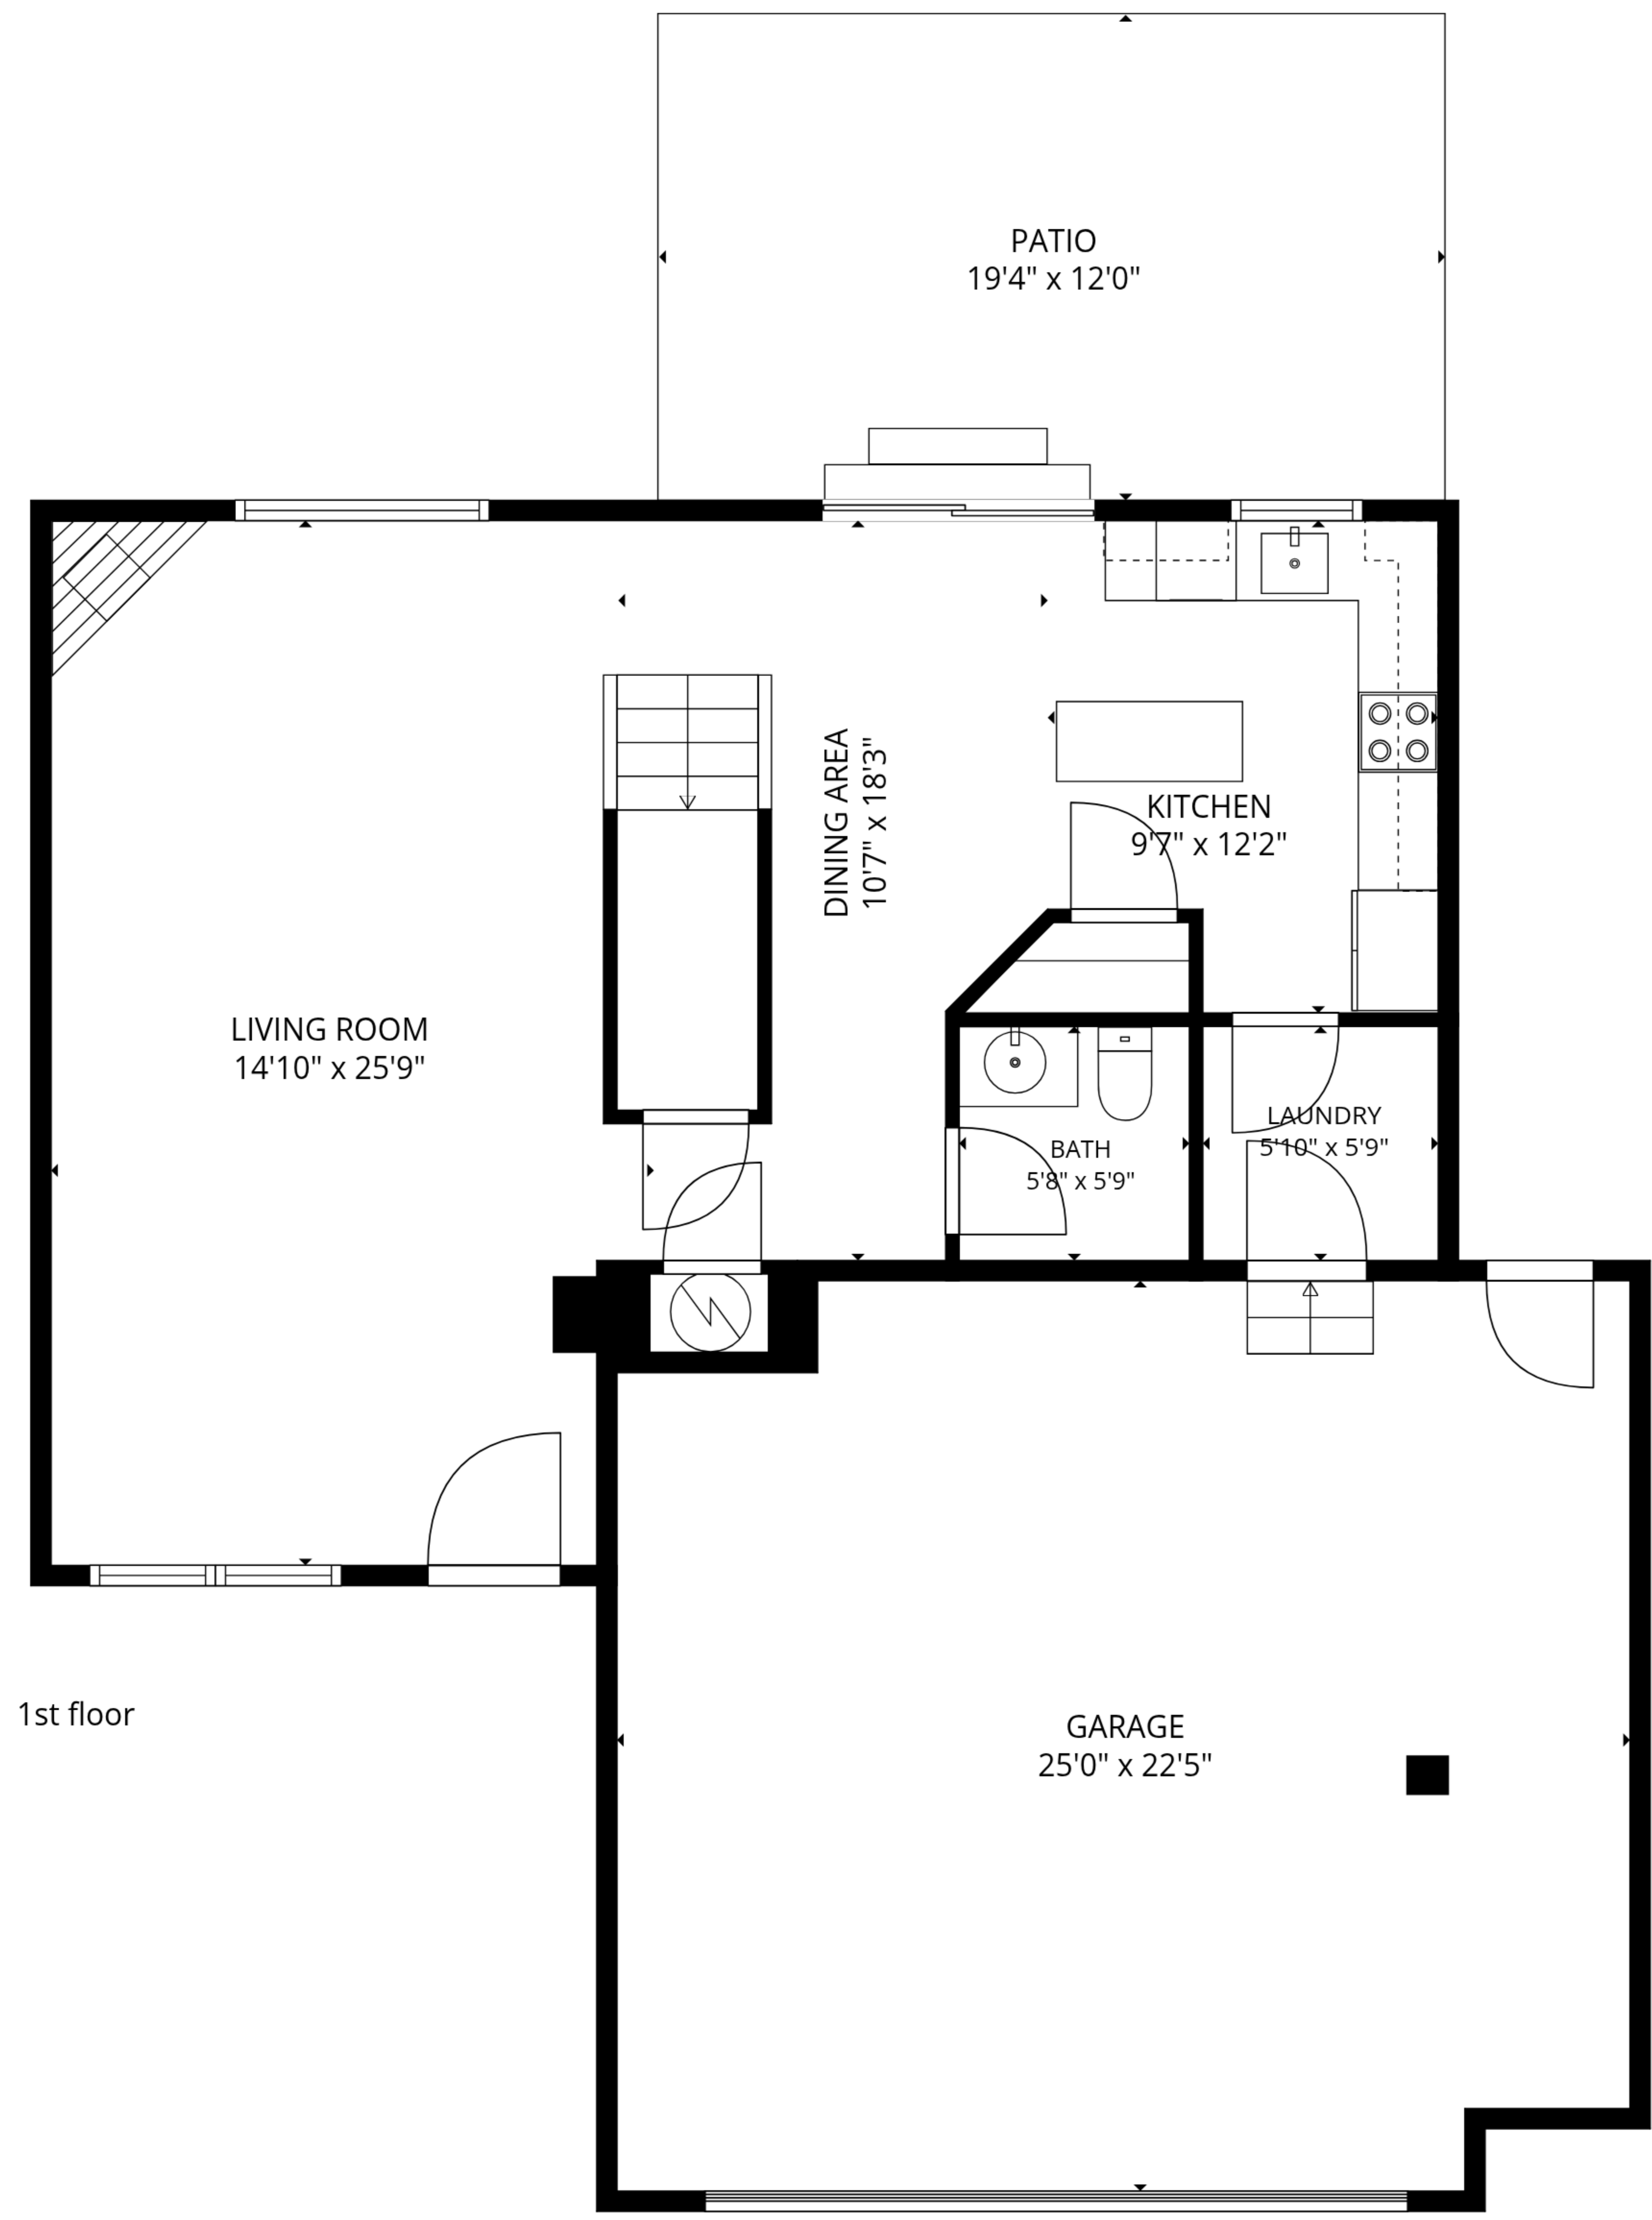

TOTAL: 1372 sq. ft

1st floor: 735 sq. ft, 2nd floor: 637 sq. ft

EXCLUDED AREAS: GARAGE: 540 sq. ft, PATIO: 233 sq. ft, WALLS: 149 sq. ft

SIZES AND DIMENSIONS ARE APPROXIMATE, ACTUAL MAY VARY.

TOTAL: 1372 sq. ft

1st floor: 735 sq. ft, 2nd floor: 637 sq. ft

EXCLUDED AREAS: GARAGE: 540 sq. ft, PATIO: 233 sq. ft, WALLS: 149 sq. ft

SIZES AND DIMENSIONS ARE APPROXIMATE, ACTUAL MAY VARY.

TOTAL: 1372 sq. ft
 1st floor: 735 sq. ft, 2nd floor: 637 sq. ft
 EXCLUDED AREAS: GARAGE: 540 sq. ft, PATIO: 233 sq. ft, WALLS: 149 sq. ft

SIZES AND DIMENSIONS ARE APPROXIMATE, ACTUAL MAY VARY.