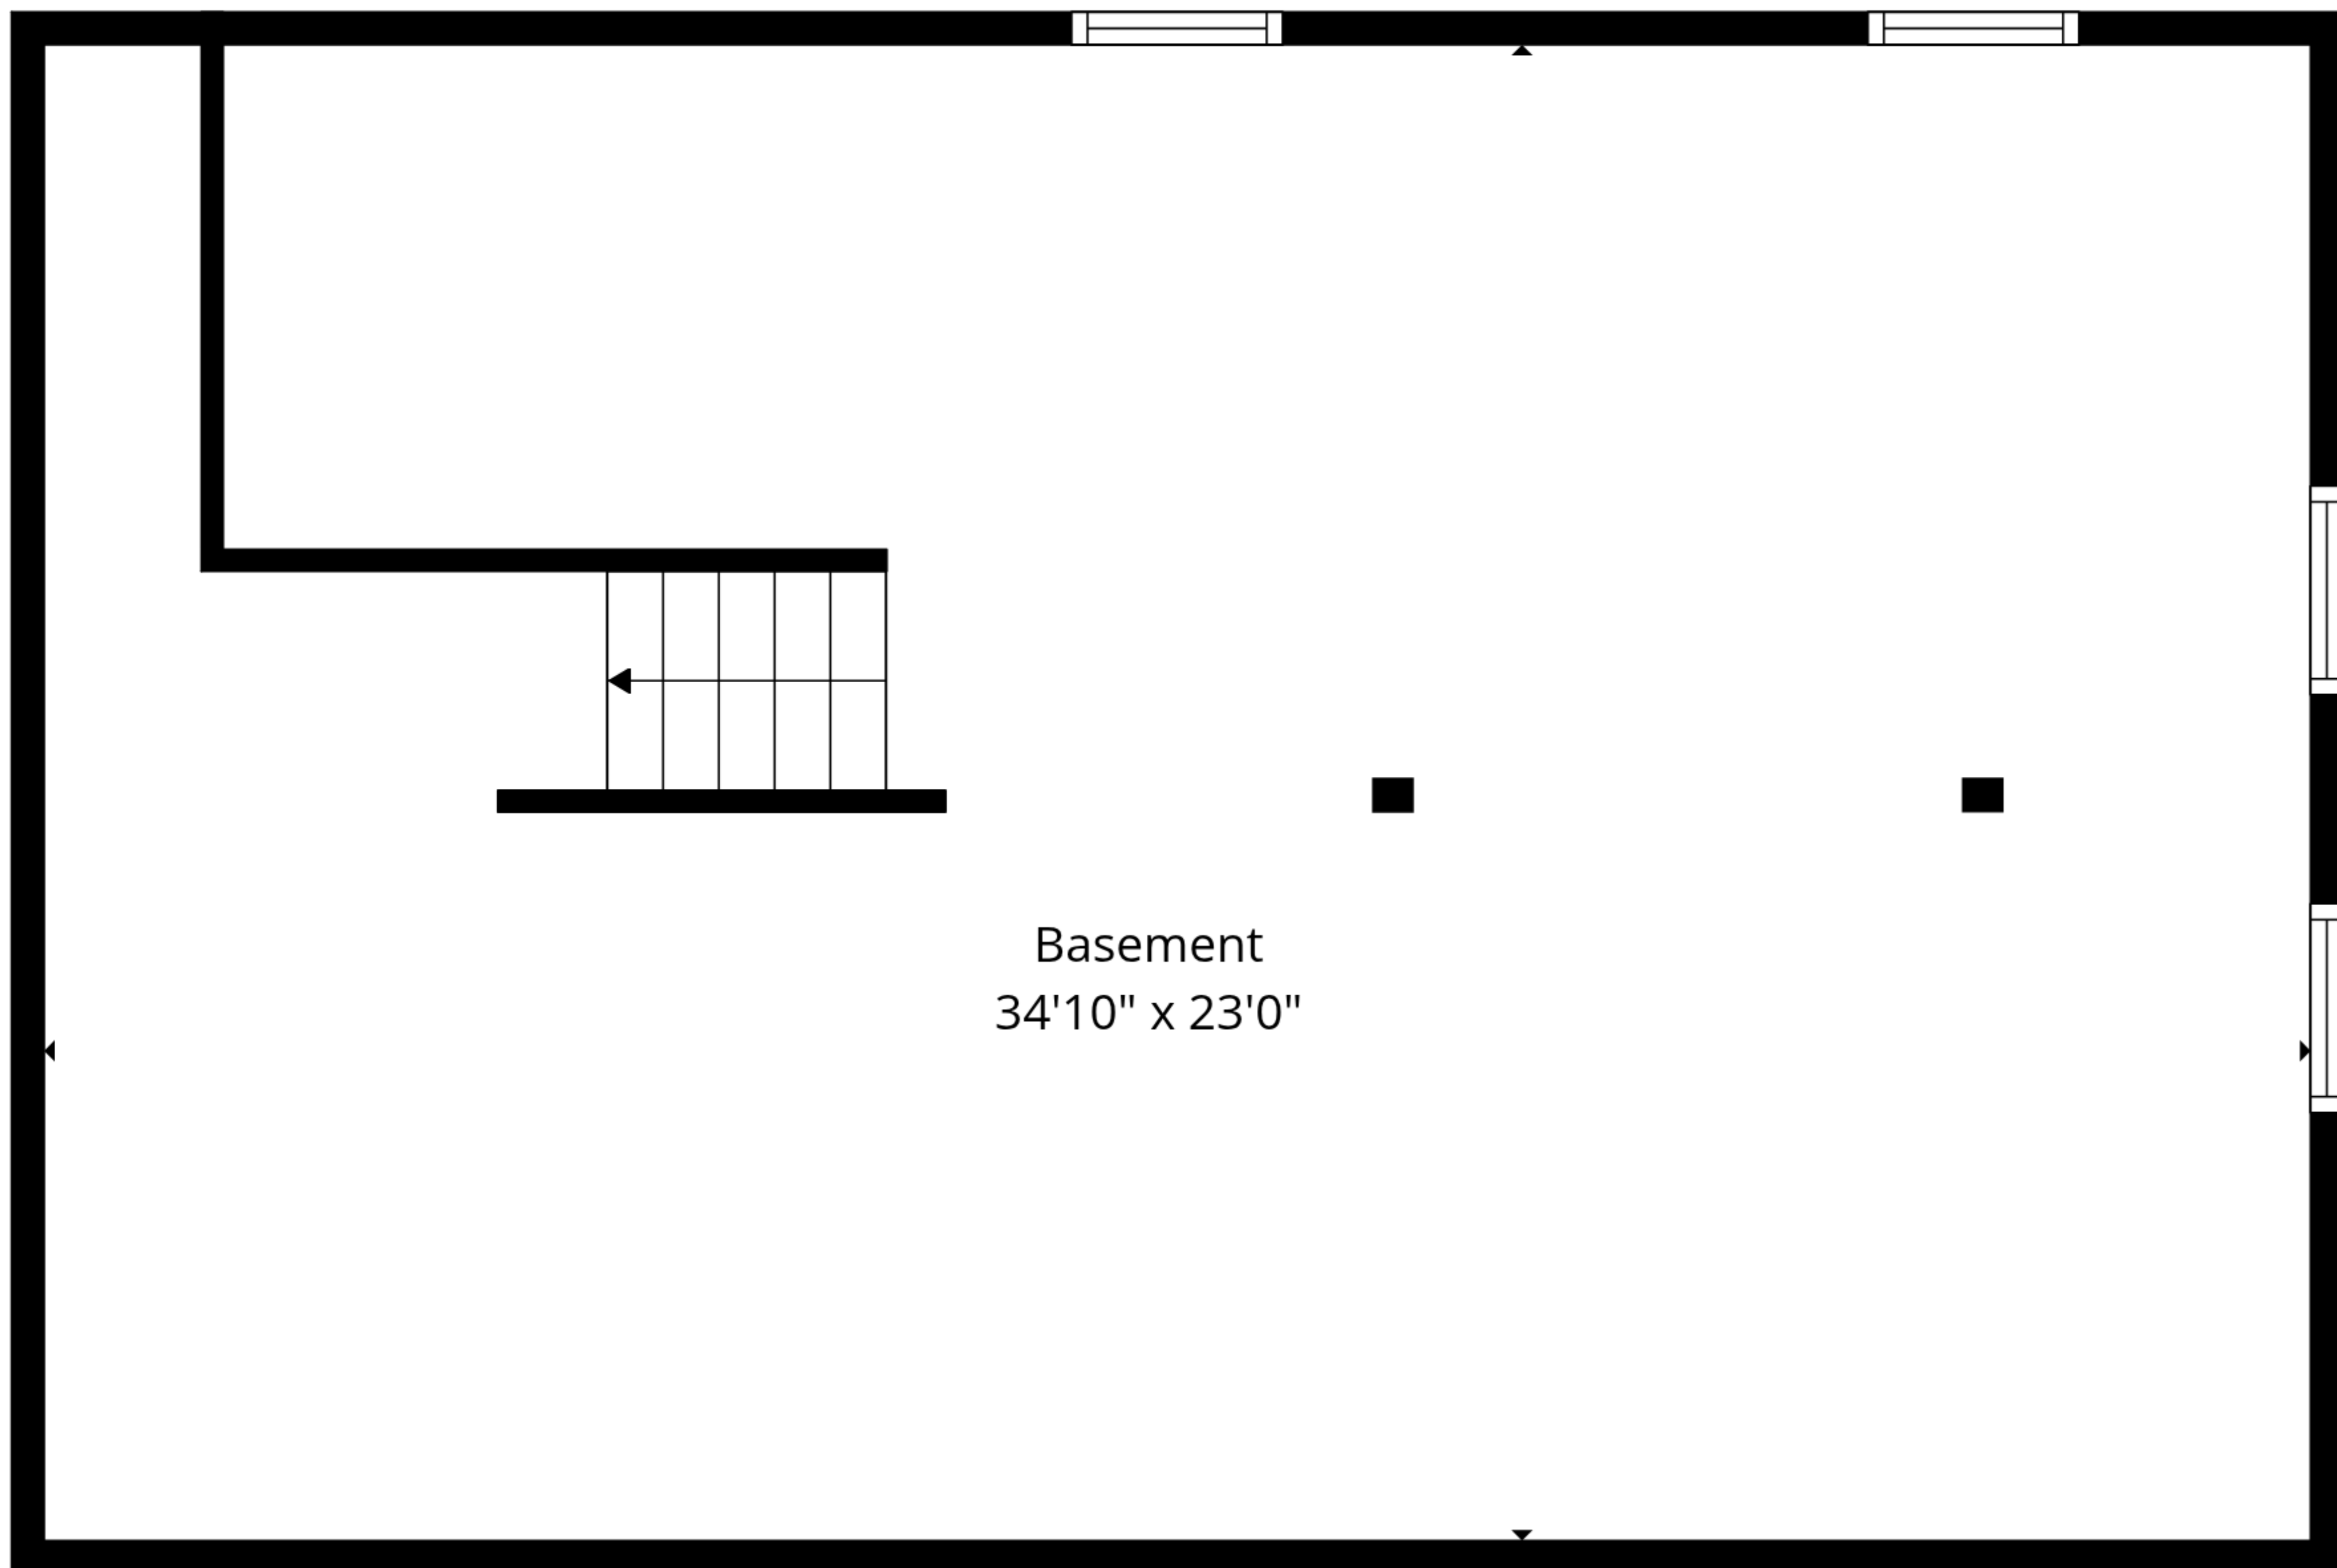

Basement  
34'10" x 23'0"

**TOTAL: 926 sq. ft**  
Basement: 0 sq. ft, 1st floor: 926 sq. ft  
EXCLUDED AREAS: BASEMENT: 803 sq. ft, FIREPLACE: 11 sq. ft, WALLS: 125 sq. ft

**TOTAL: 926 sq. ft**

Basement: 0 sq. ft, 1st floor: 926 sq. ft

EXCLUDED AREAS: BASEMENT: 803 sq. ft, FIREPLACE: 11 sq. ft, WALLS: 125 sq. ft

Basement

1st Floor

**TOTAL: 926 sq. ft**

Basement: 0 sq. ft, 1st floor: 926 sq. ft

EXCLUDED AREAS: BASEMENT: 803 sq. ft, FIREPLACE: 11 sq. ft, WALLS: 125 sq. ft