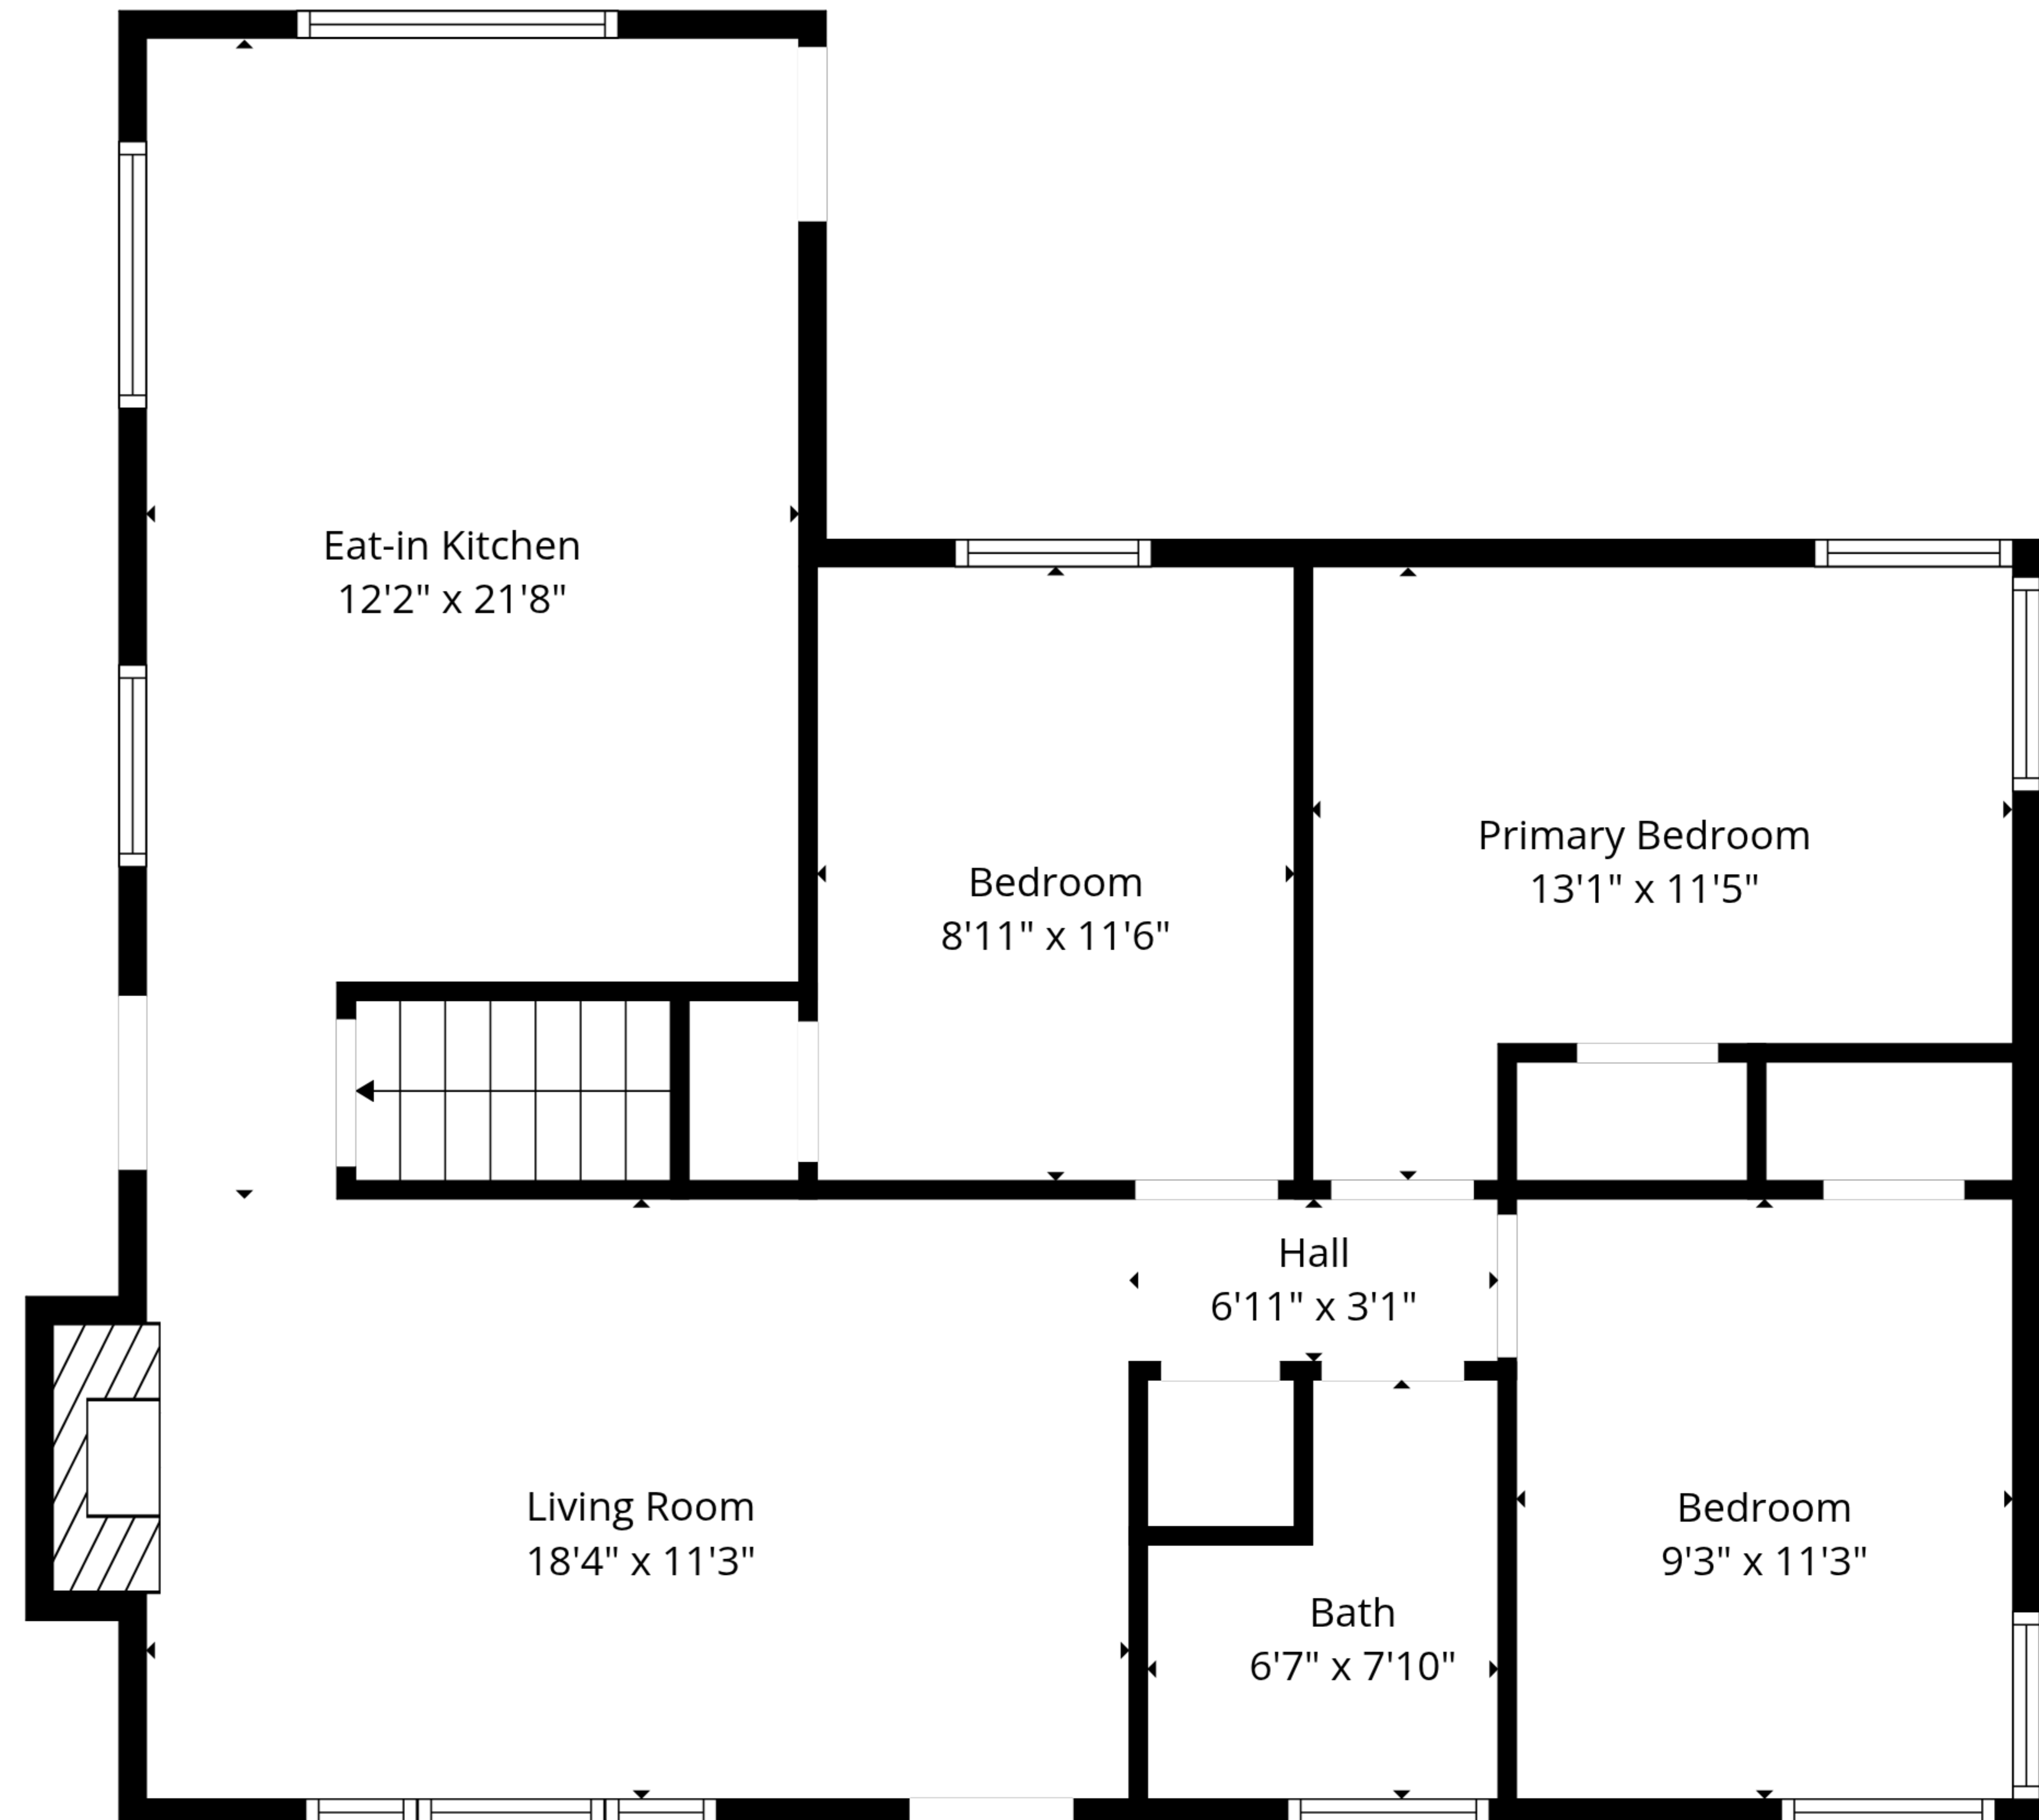

Basement  
34'10" x 23'0"

**TOTAL: 926 sq. ft**  
Basement: 0 sq. ft, 1st floor: 926 sq. ft  
EXCLUDED AREAS: BASEMENT: 803 sq. ft, FIREPLACE: 11 sq. ft, WALLS: 125 sq. ft

**TOTAL: 926 sq. ft**

Basement: 0 sq. ft, 1st floor: 926 sq. ft

EXCLUDED AREAS: BASEMENT: 803 sq. ft, FIREPLACE: 11 sq. ft, WALLS: 125 sq. ft

Basement

1st Floor

**TOTAL: 926 sq. ft**

Basement: 0 sq. ft, 1st floor: 926 sq. ft

EXCLUDED AREAS: BASEMENT: 803 sq. ft, FIREPLACE: 11 sq. ft, WALLS: 125 sq. ft