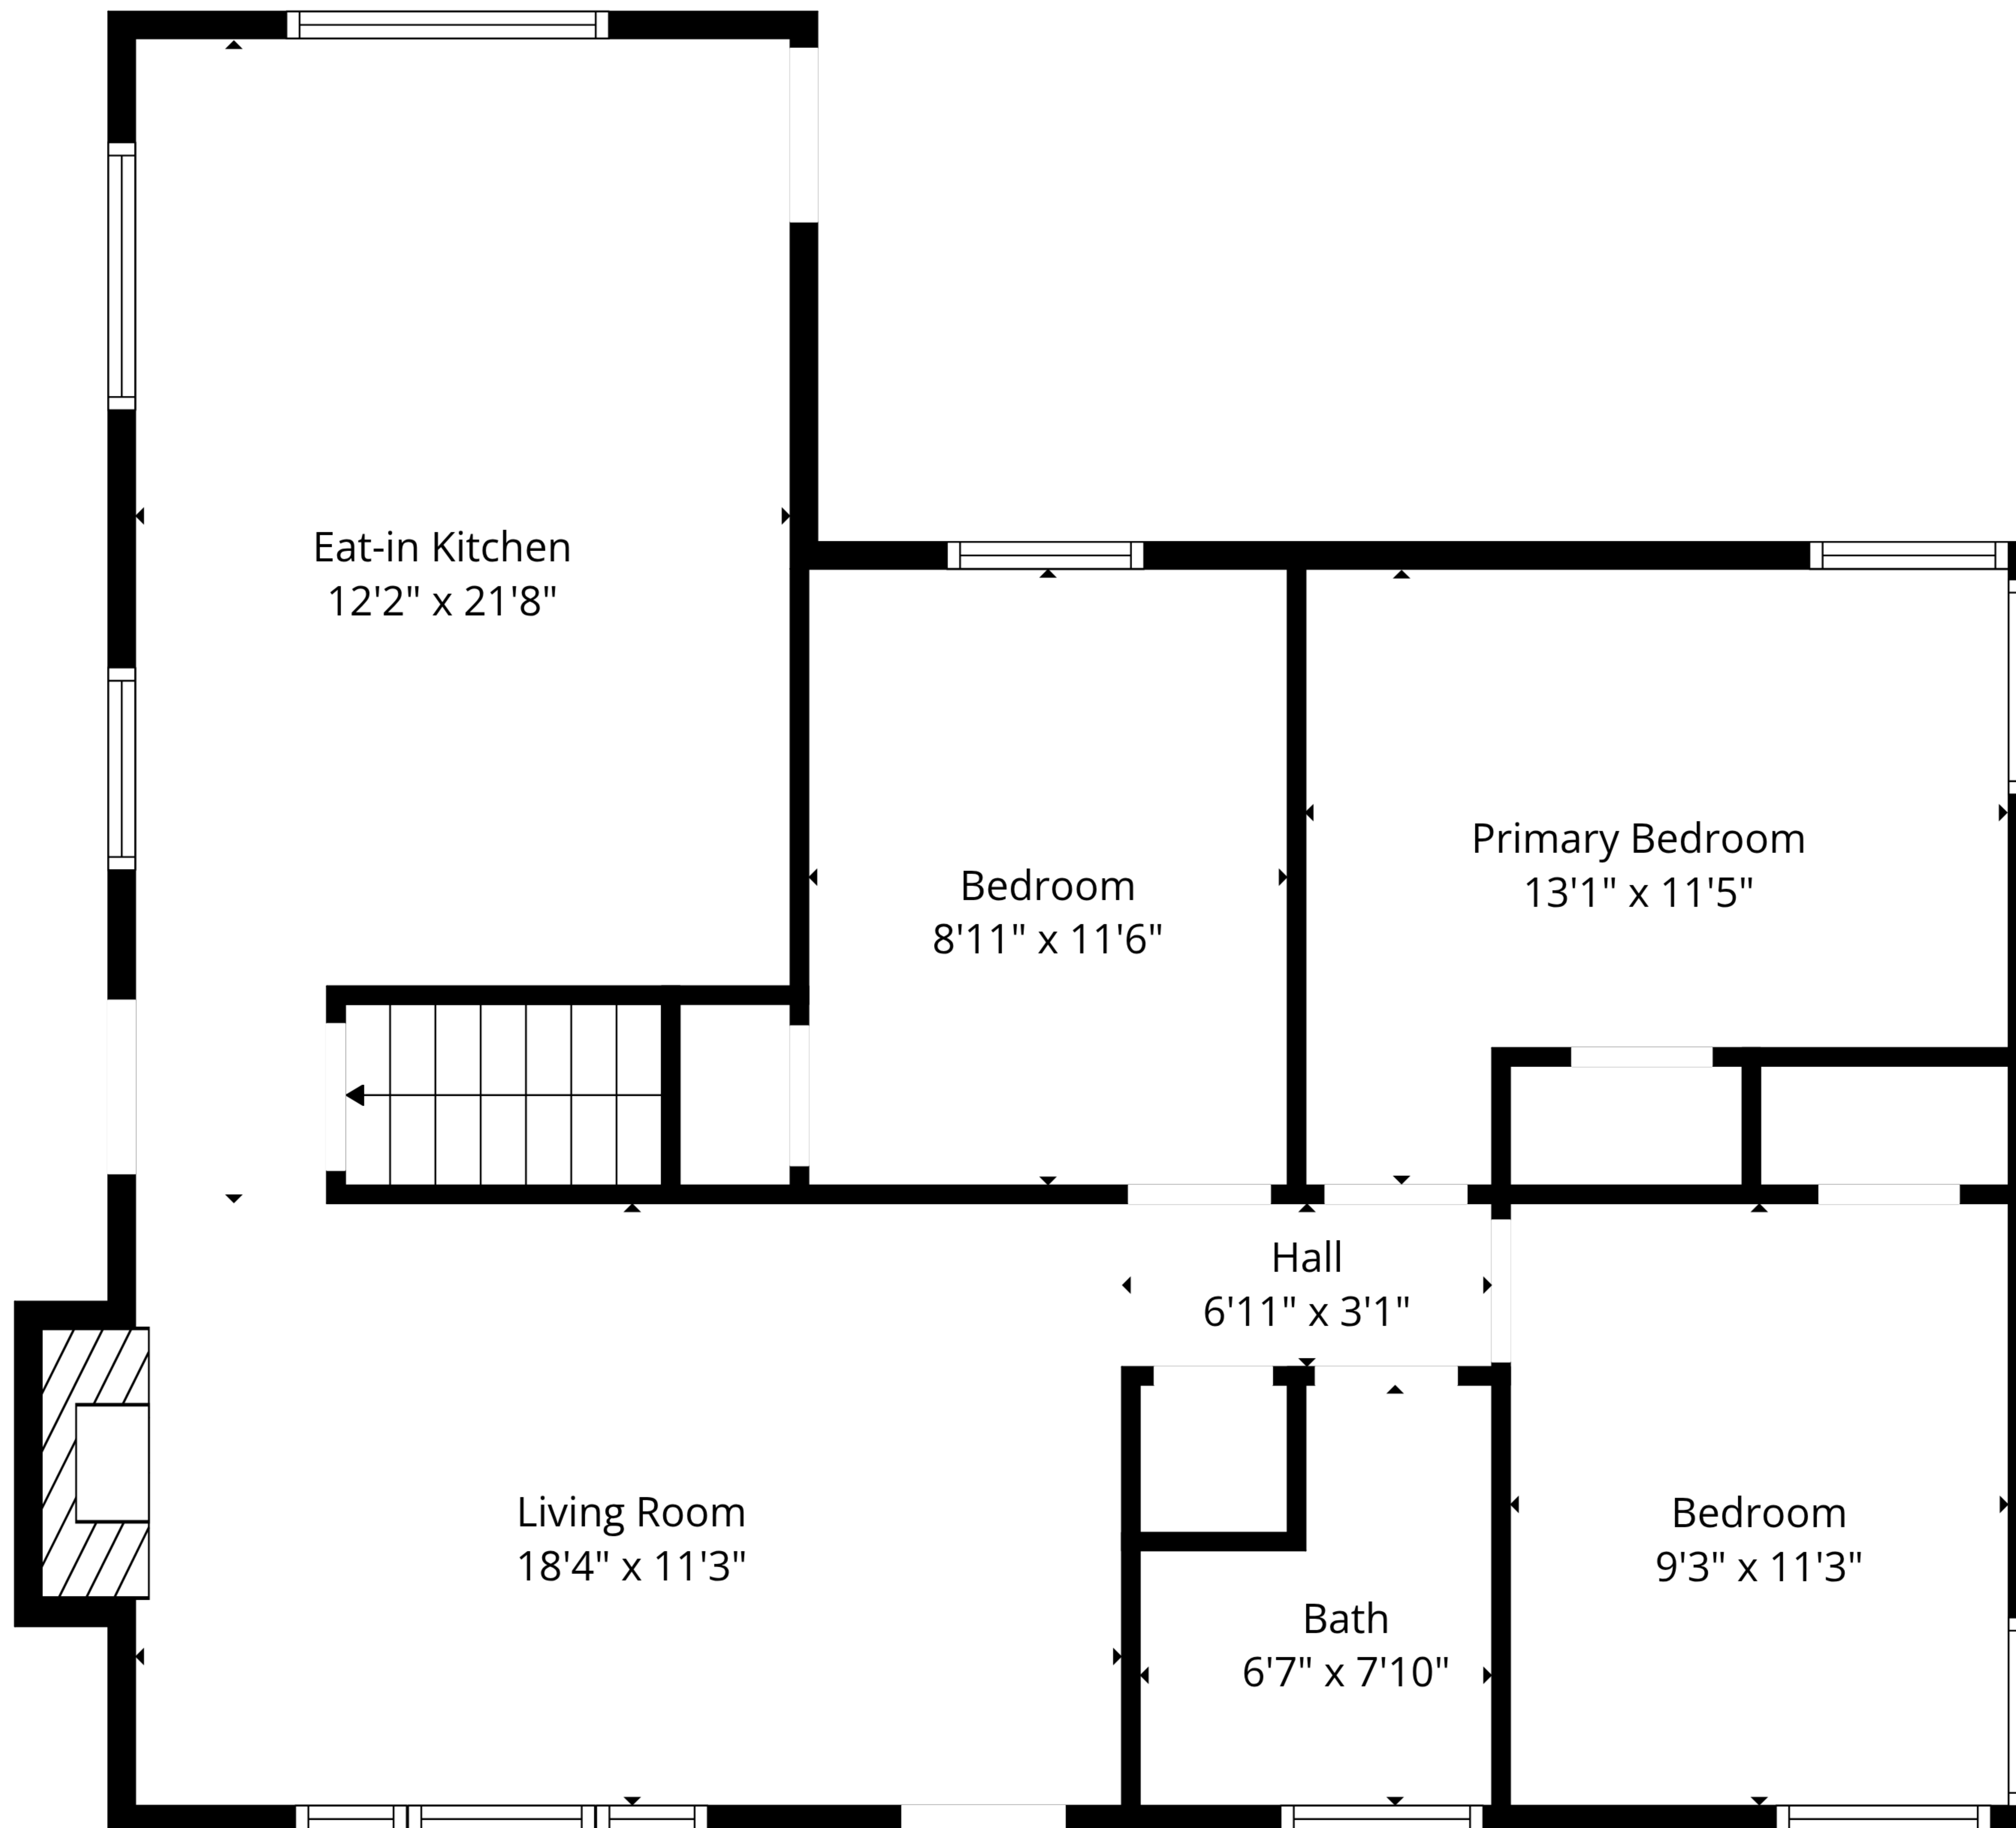

Basement  
34'10" x 23'0"

**TOTAL: 926 sq. ft**  
Basement: 0 sq. ft, 1st floor: 926 sq. ft  
EXCLUDED AREAS: BASEMENT: 803 sq. ft, FIREPLACE: 11 sq. ft, WALLS: 125 sq. ft

**TOTAL: 926 sq. ft**

Basement: 0 sq. ft, 1st floor: 926 sq. ft

EXCLUDED AREAS: BASEMENT: 803 sq. ft, FIREPLACE: 11 sq. ft, WALLS: 125 sq. ft

Basement

1st Floor

**TOTAL: 926 sq. ft**

Basement: 0 sq. ft, 1st floor: 926 sq. ft

EXCLUDED AREAS: BASEMENT: 803 sq. ft, FIREPLACE: 11 sq. ft, WALLS: 125 sq. ft