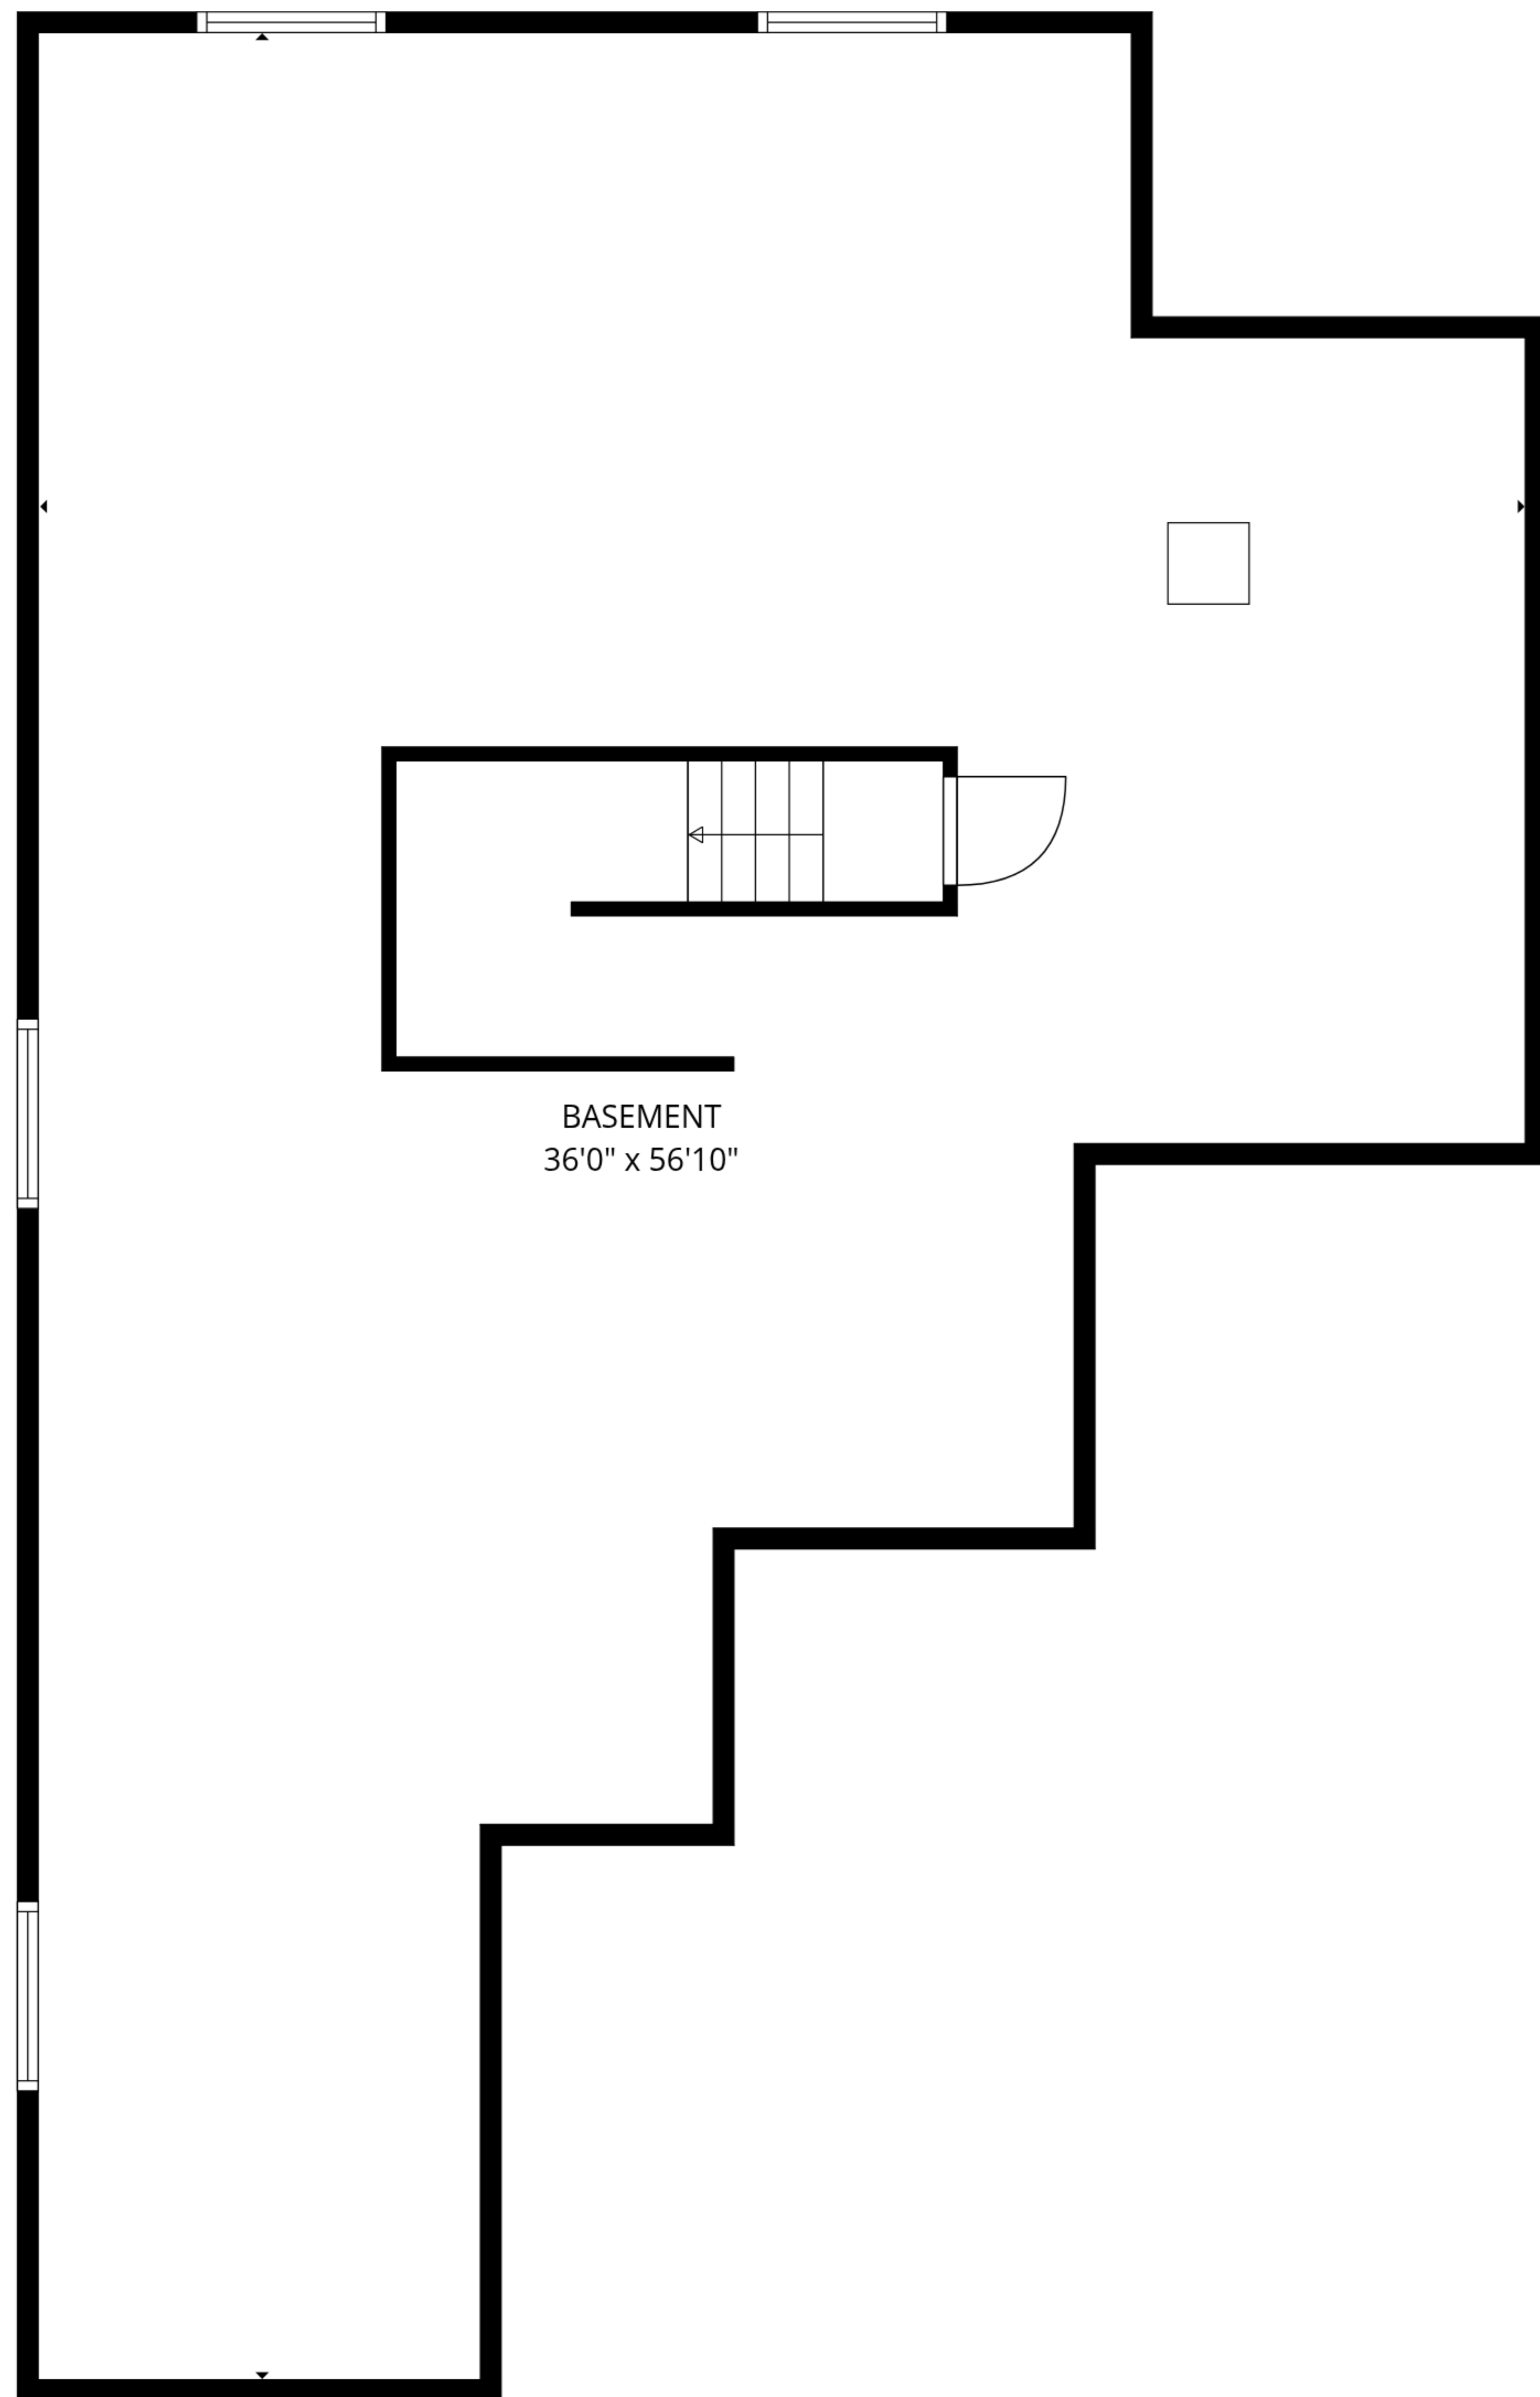

TOTAL: 1535 sq. ft

Basement: 0 sq. ft, 1st floor: 1535 sq. ft

EXCLUDED AREAS: BASEMENT: 1395 sq. ft, GARAGE: 480 sq. ft, FIREPLACE: 10 sq. ft,
WALLS: 201 sq. ft

SIZES AND DIMENSIONS ARE APPROXIMATE, ACTUAL MAY VARY.

BASEMENT
36'0" x 56'10"

Basement

1st floor

TOTAL: 1535 sq. ft

Basement: 0 sq. ft, 1st floor: 1535 sq. ft

EXCLUDED AREAS: BASEMENT: 1395 sq. ft, GARAGE: 480 sq. ft, FIREPLACE: 10 sq. ft,
WALLS: 201 sq. ft

SIZES AND DIMENSIONS ARE APPROXIMATE, ACTUAL MAY VARY.