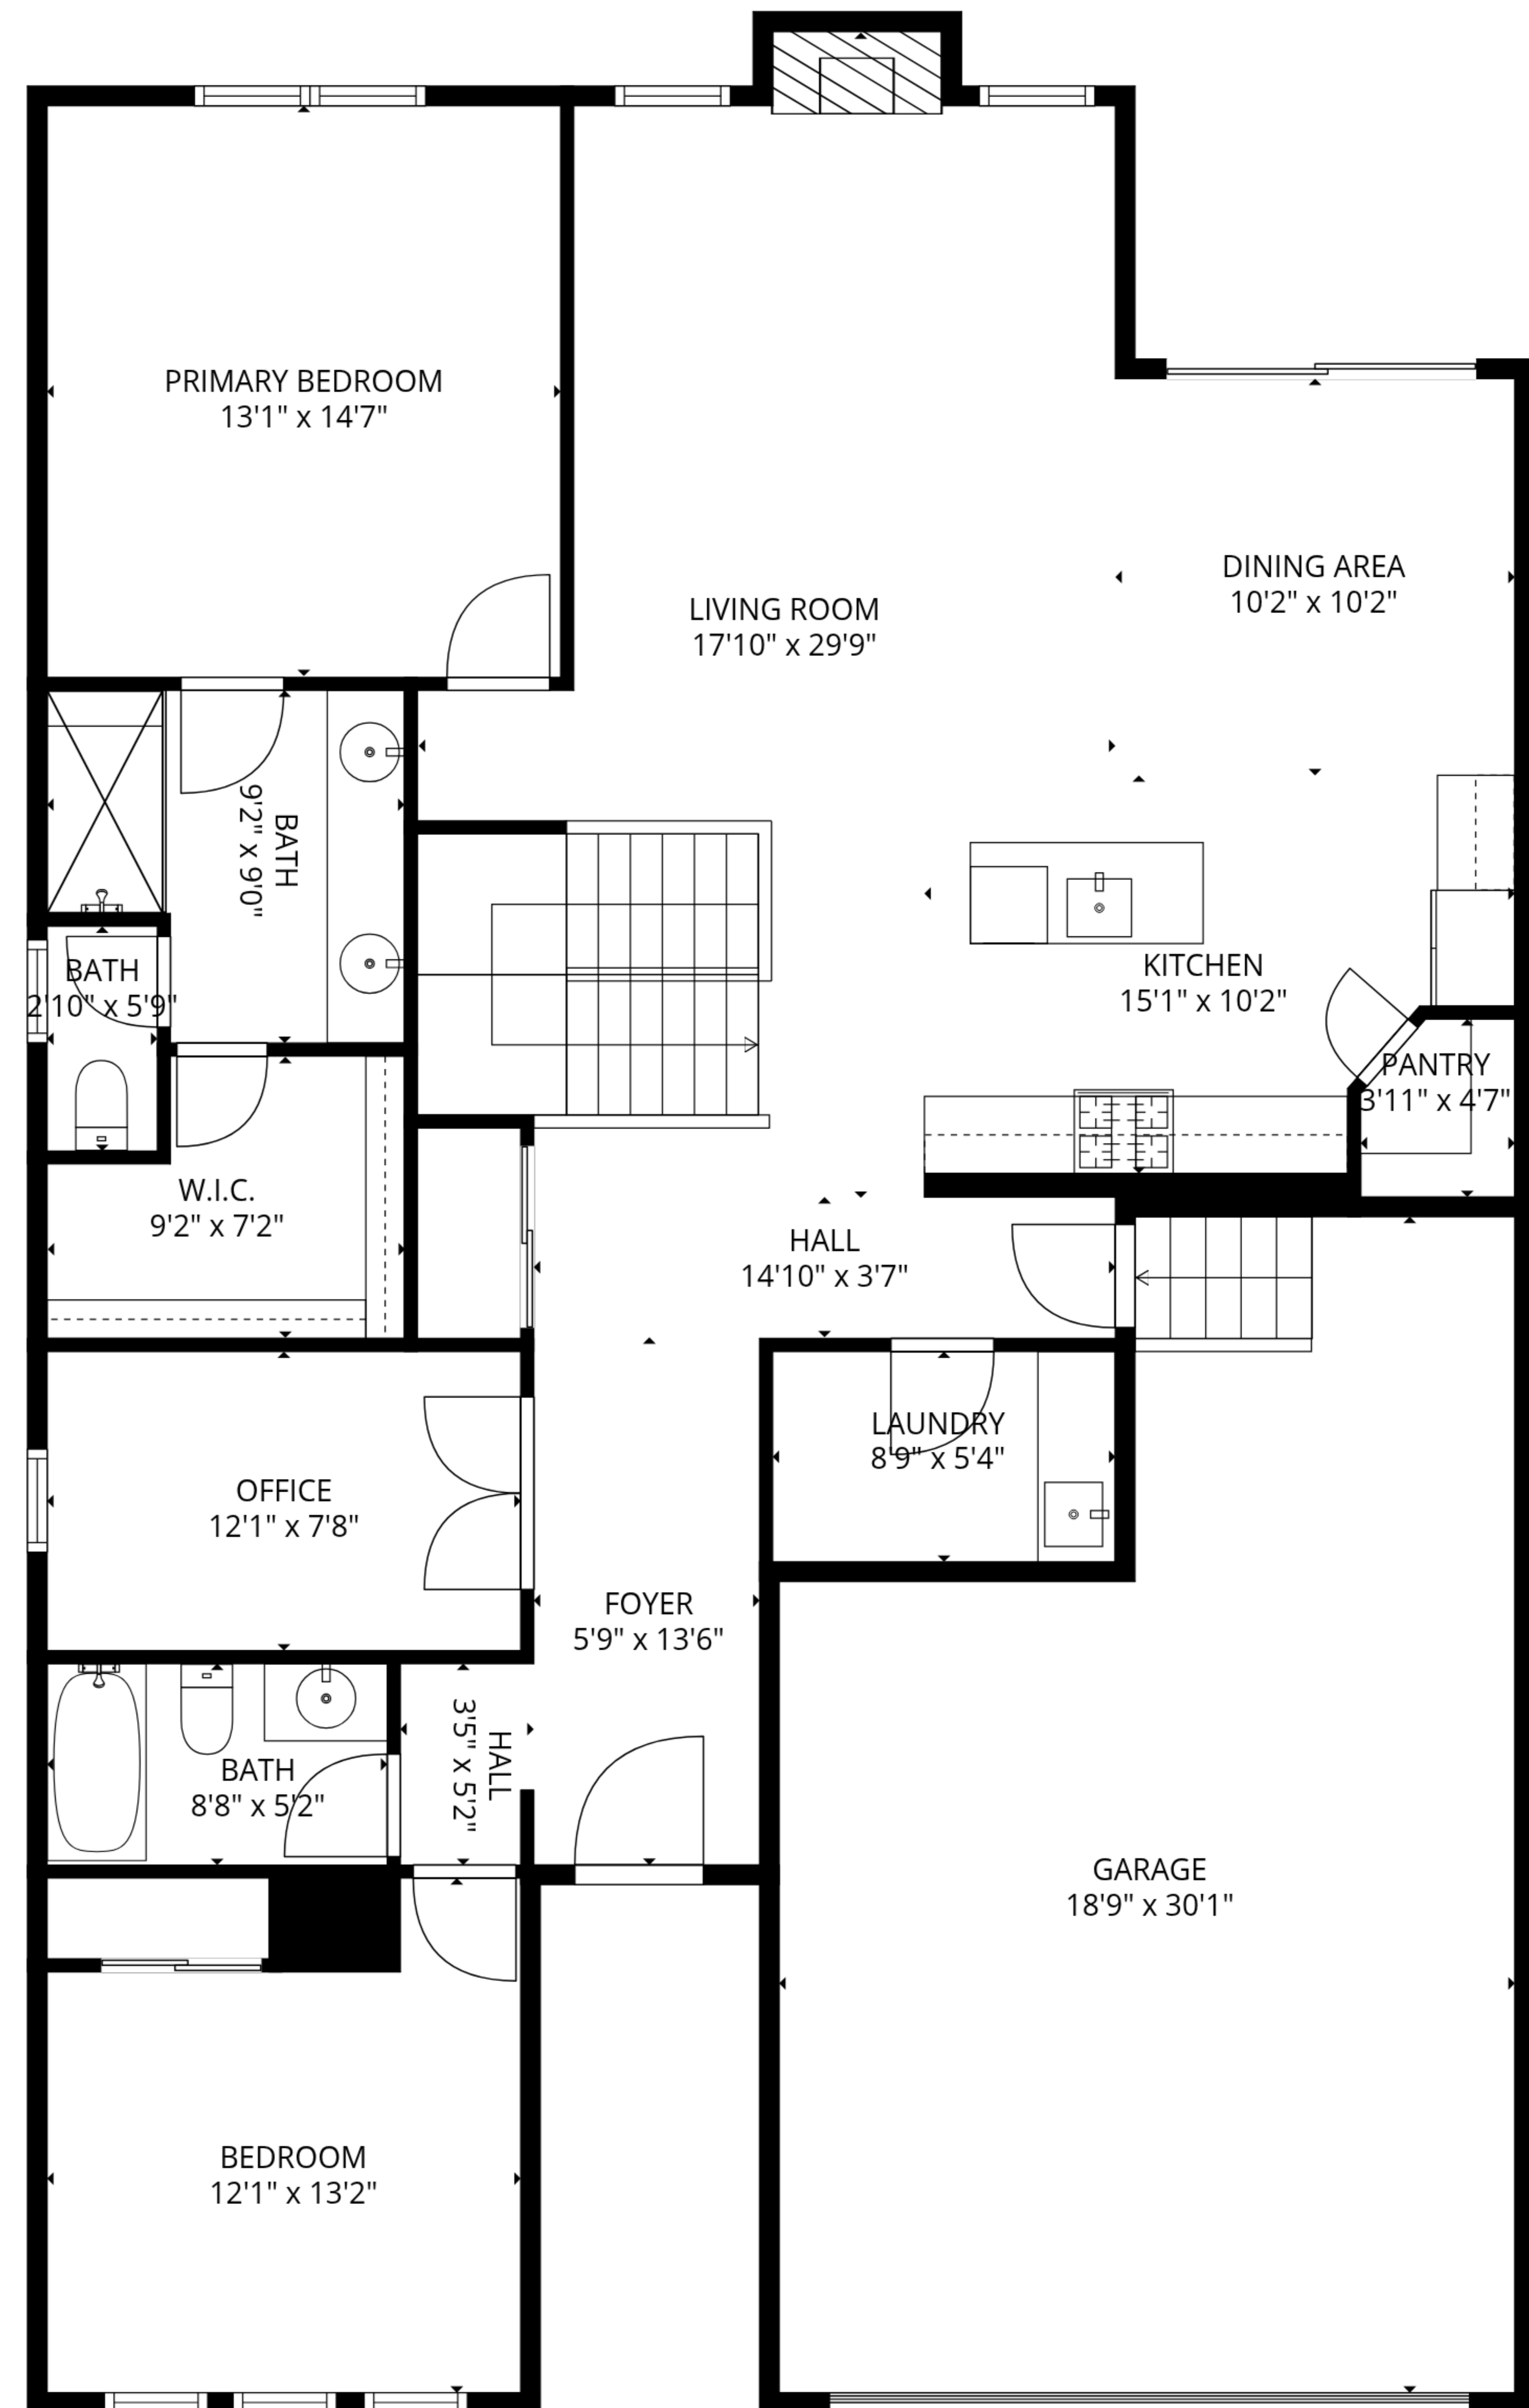

TOTAL: 1535 sq. ft

Basement: 0 sq. ft, 1st floor: 1535 sq. ft

EXCLUDED AREAS: BASEMENT: 1395 sq. ft, GARAGE: 480 sq. ft, FIREPLACE: 10 sq. ft,
WALLS: 201 sq. ft

SIZES AND DIMENSIONS ARE APPROXIMATE, ACTUAL MAY VARY.

BASEMENT
36'0" x 56'10"

Basement

1st floor

TOTAL: 1535 sq. ft

Basement: 0 sq. ft, 1st floor: 1535 sq. ft

EXCLUDED AREAS: BASEMENT: 1395 sq. ft, GARAGE: 480 sq. ft, FIREPLACE: 10 sq. ft,
WALLS: 201 sq. ft

SIZES AND DIMENSIONS ARE APPROXIMATE, ACTUAL MAY VARY.