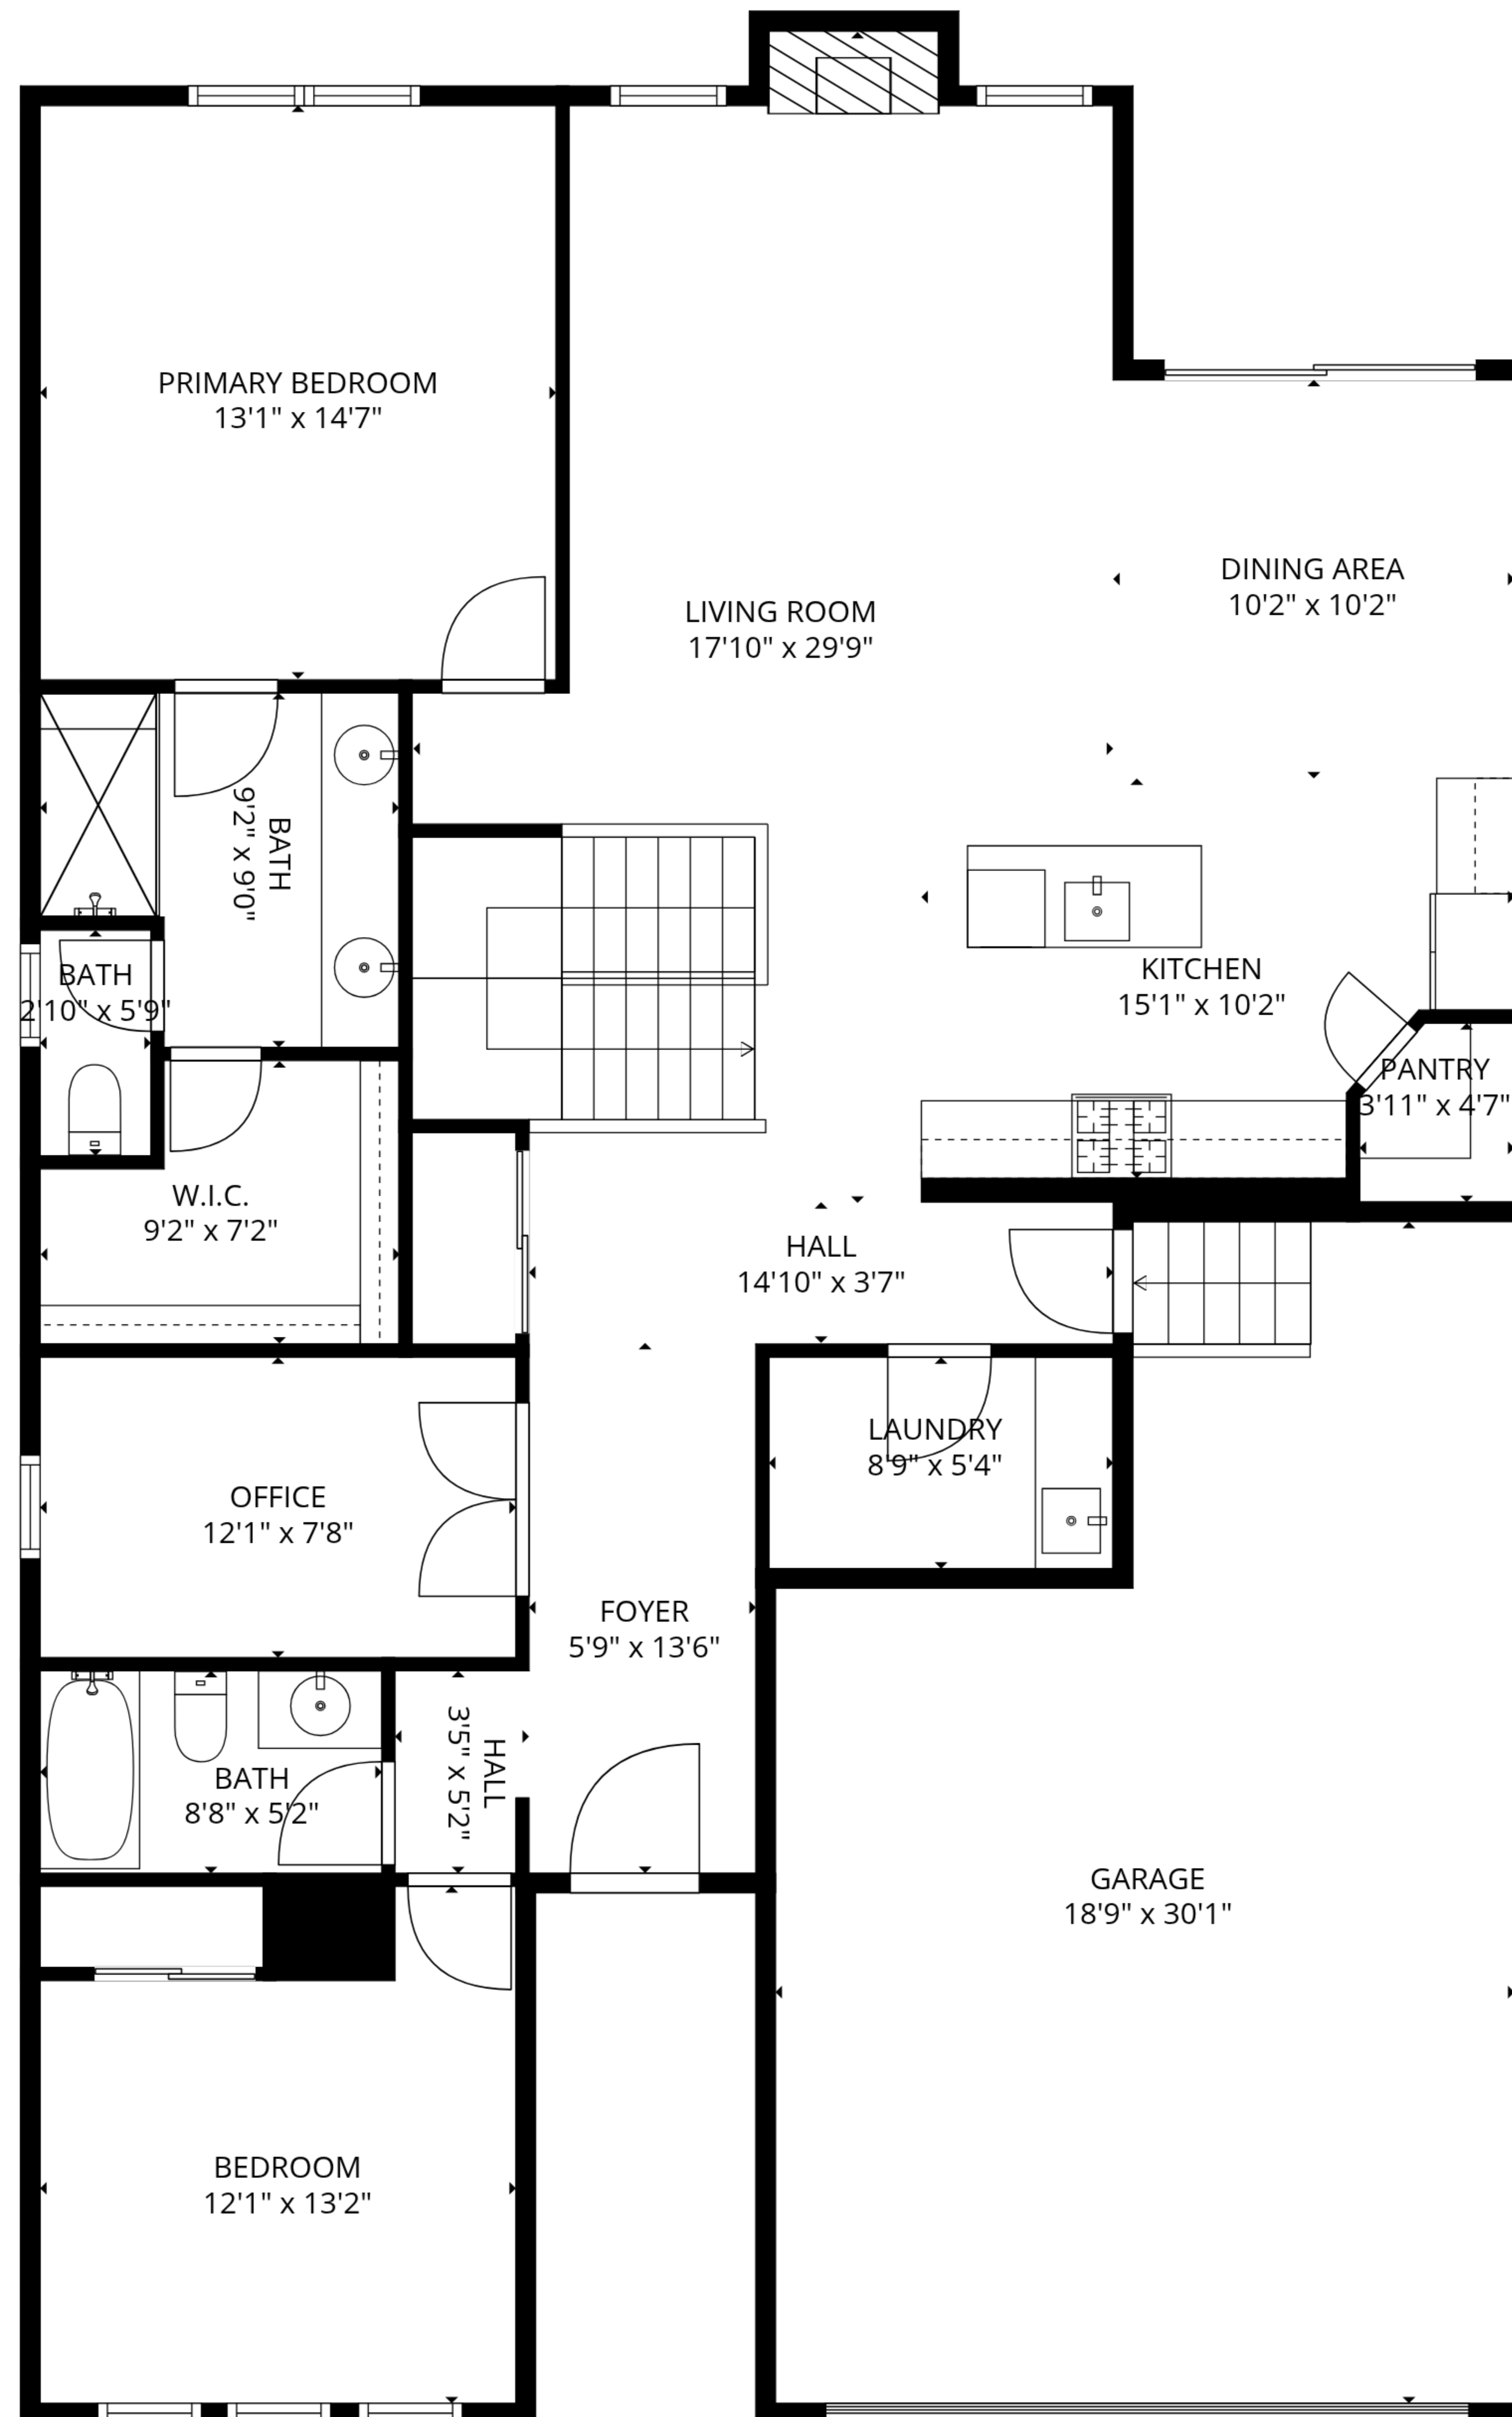

TOTAL: 1535 sq. ft

Basement: 0 sq. ft, 1st floor: 1535 sq. ft

EXCLUDED AREAS: BASEMENT: 1395 sq. ft, GARAGE: 480 sq. ft, FIREPLACE: 10 sq. ft,
WALLS: 201 sq. ft

SIZES AND DIMENSIONS ARE APPROXIMATE, ACTUAL MAY VARY.

BASEMENT
36'0" x 56'10"

Basement

1st floor

TOTAL: 1535 sq. ft

Basement: 0 sq. ft, 1st floor: 1535 sq. ft

EXCLUDED AREAS: BASEMENT: 1395 sq. ft, GARAGE: 480 sq. ft, FIREPLACE: 10 sq. ft,
WALLS: 201 sq. ft

SIZES AND DIMENSIONS ARE APPROXIMATE, ACTUAL MAY VARY.