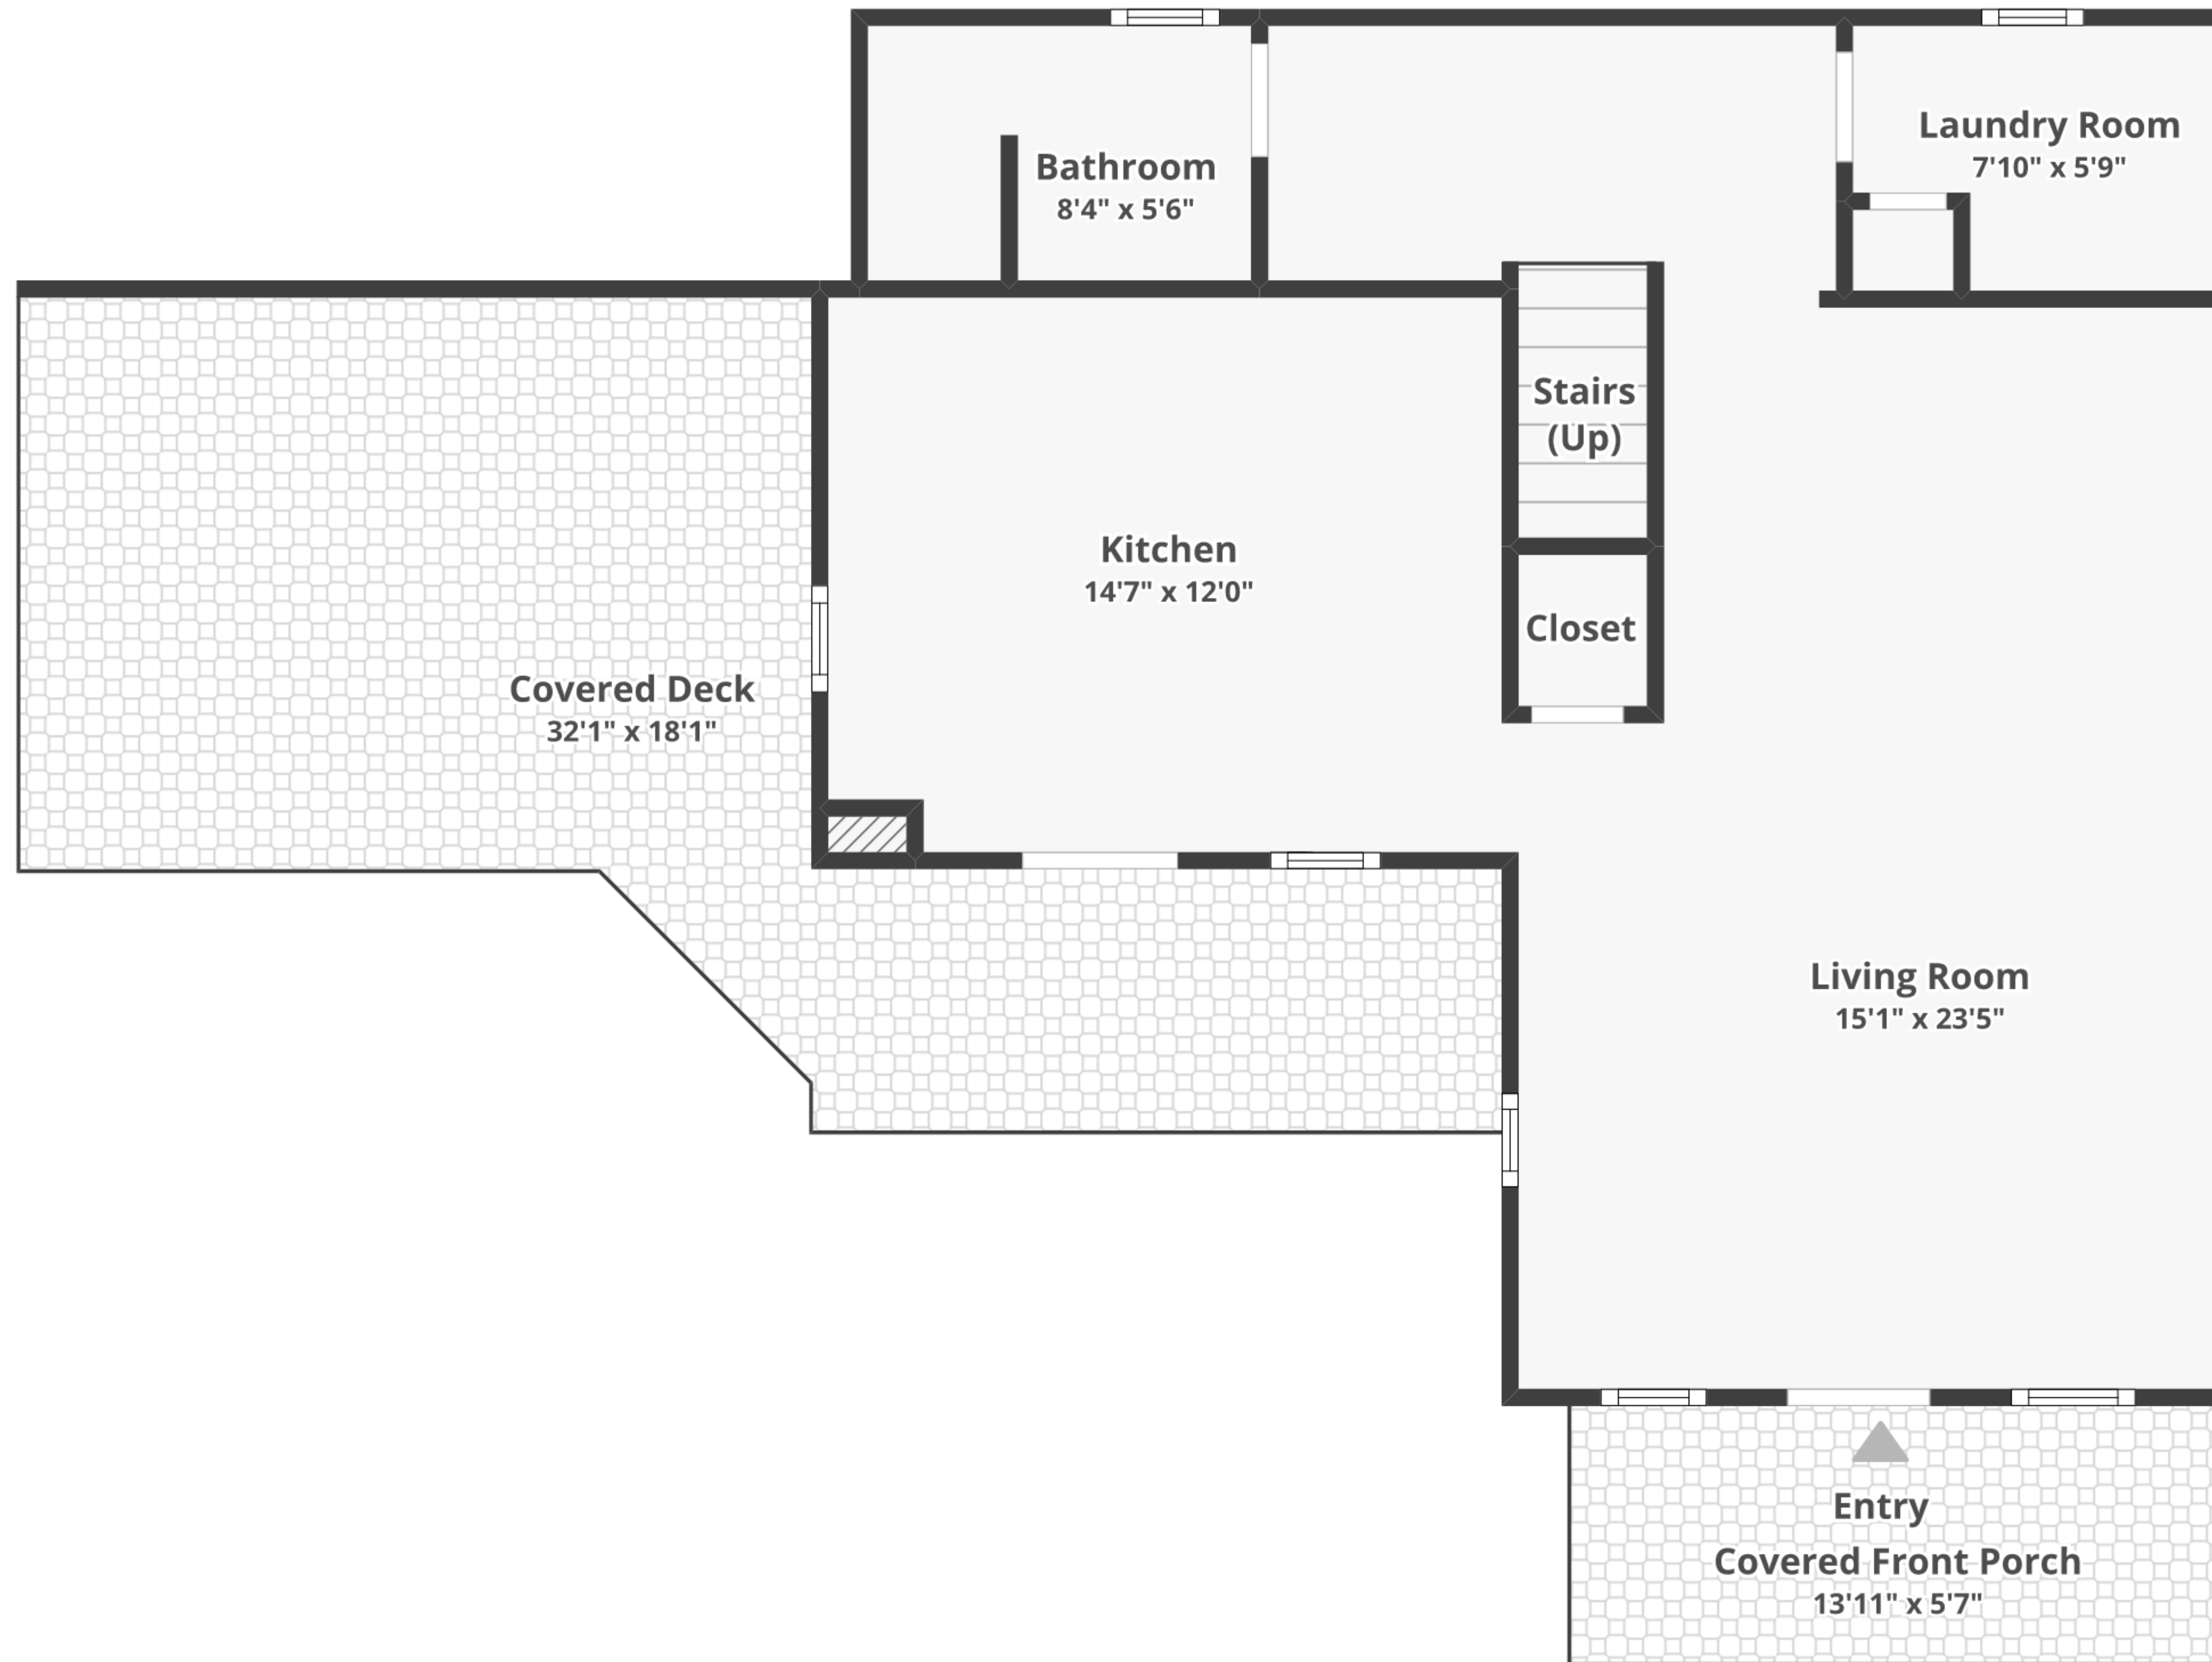

132 Geary Wolfe Rd, Pine Grove, PA 17963

Total finished area: ~1,190.2 sq. ft.

Total unfinished area: ~651.2 sq. ft.

Floor 1

Finished area: ~664.27 sq. ft.

Unfinished area: ~1.3 sq. ft.