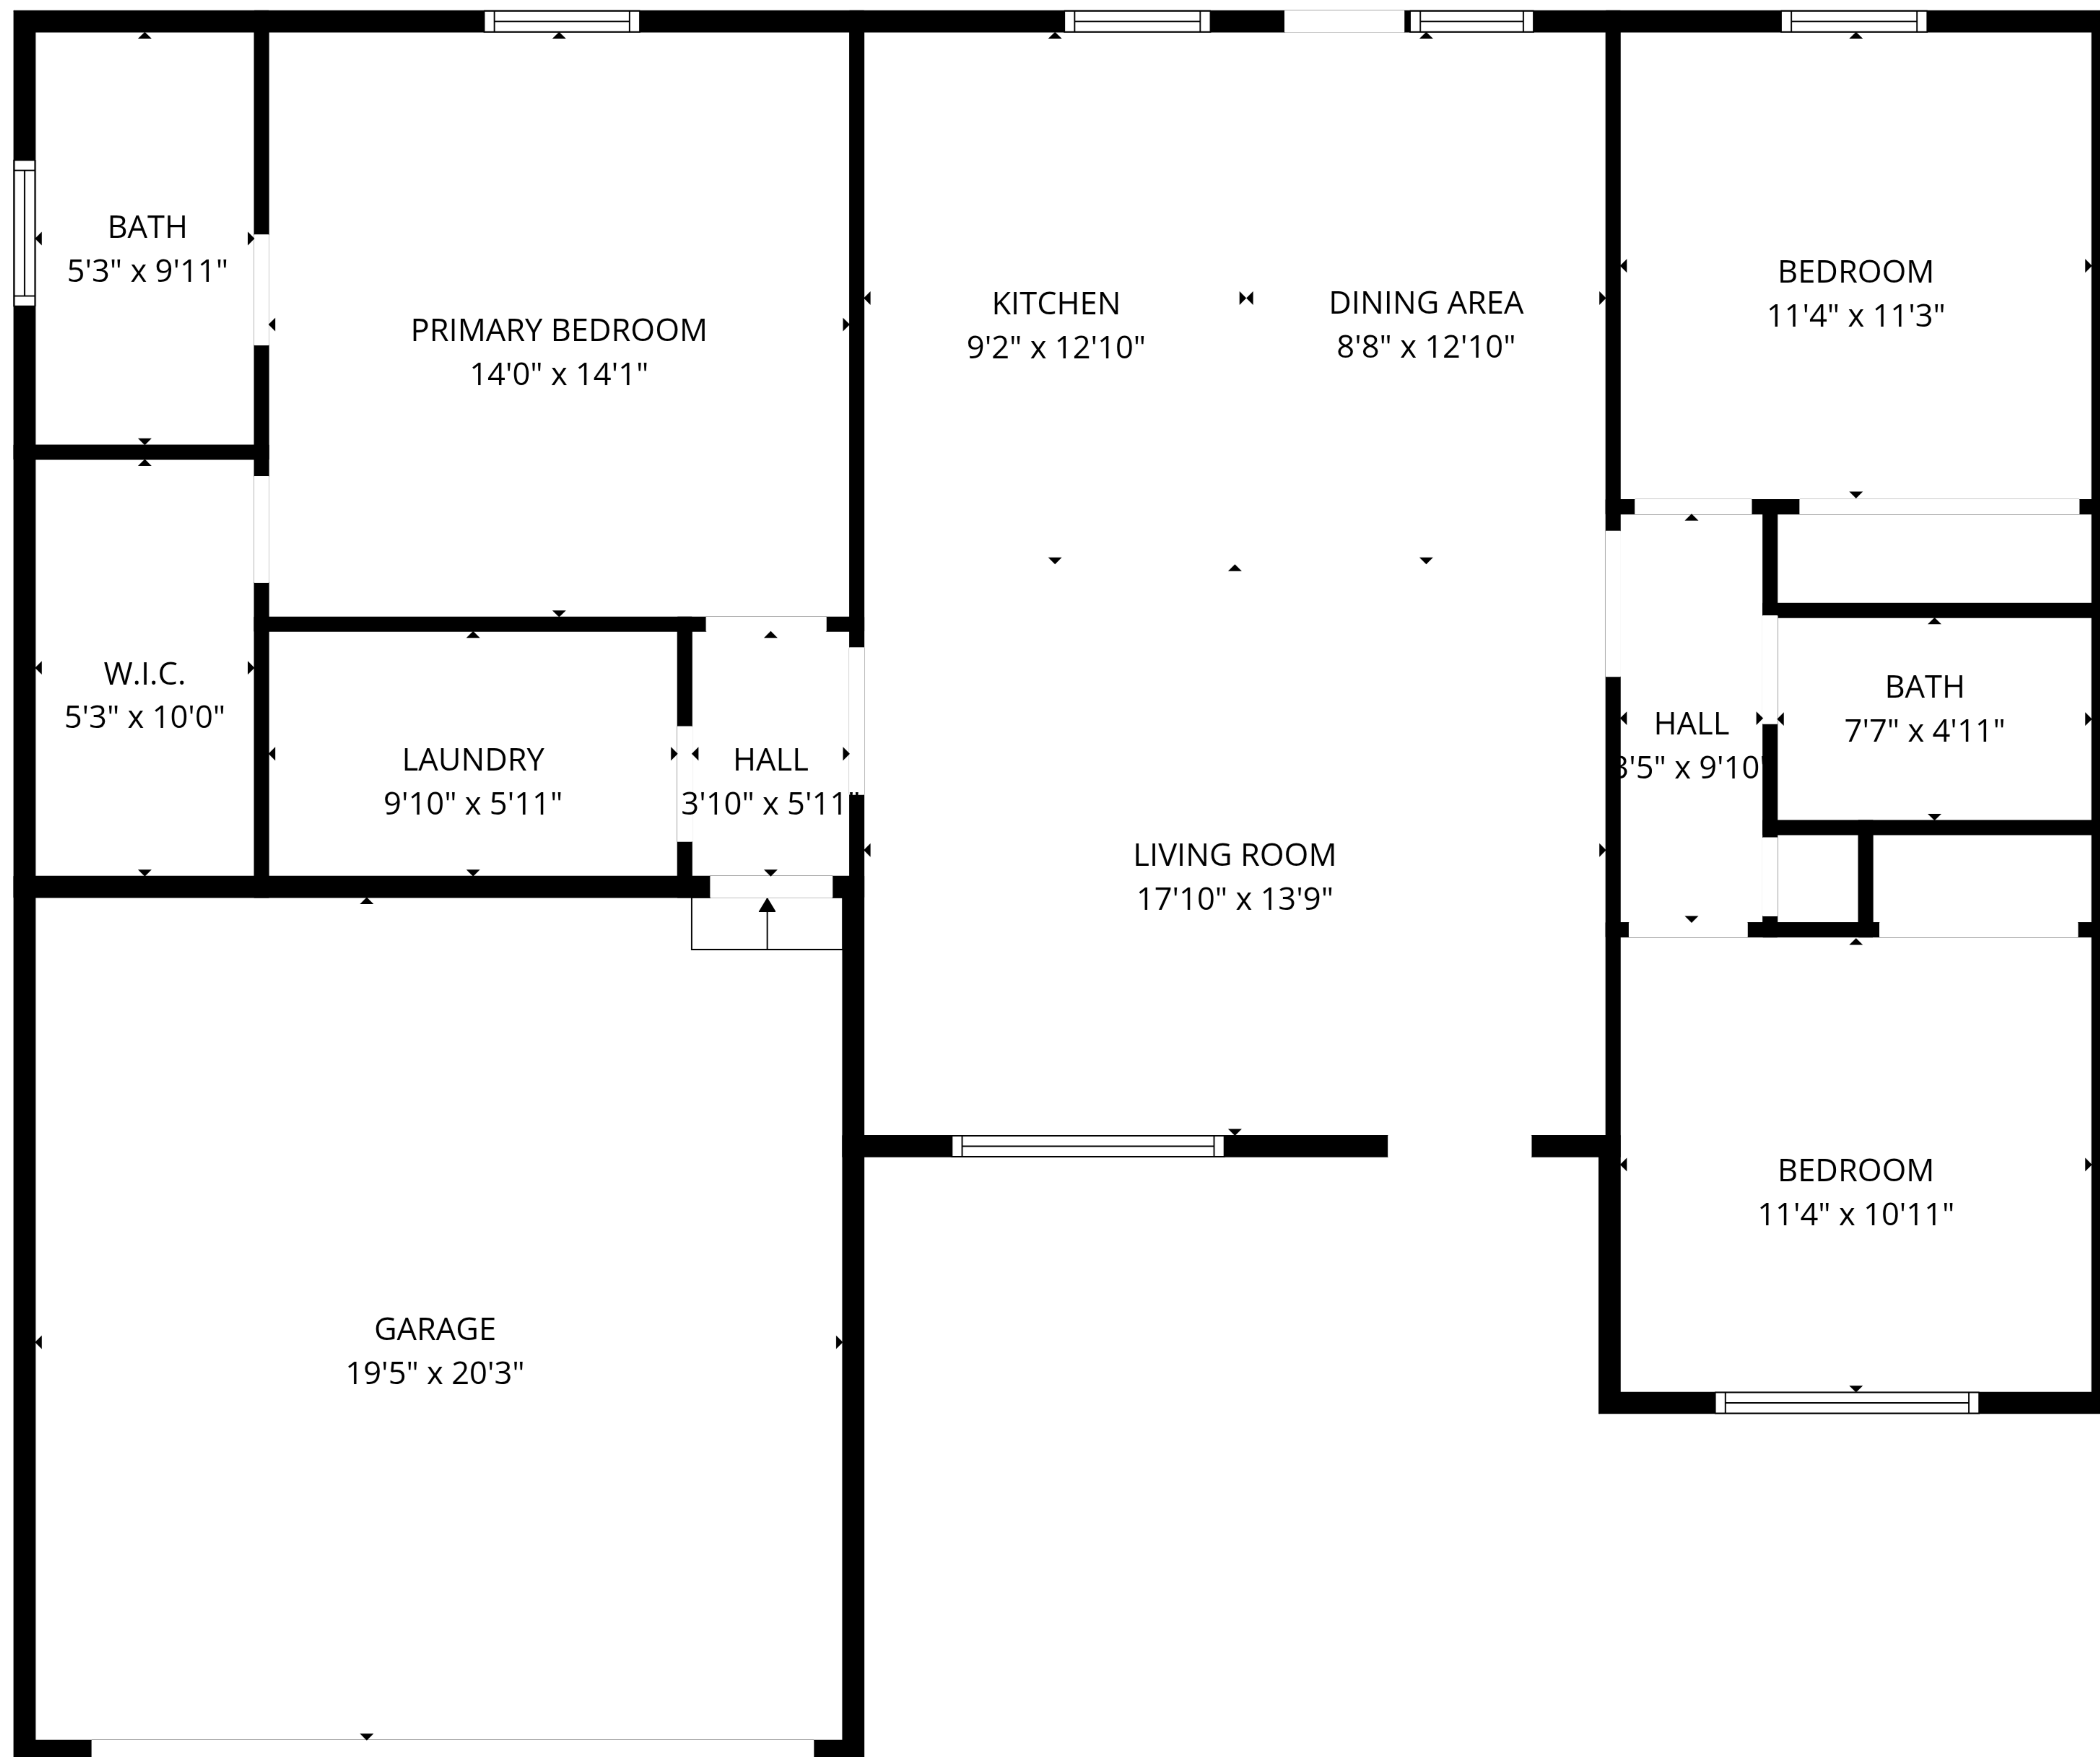

**TOTAL: 1257 sq. ft**

1st floor: 1257 sq. ft

EXCLUDED AREAS: GARAGE: 393 sq. ft, WALLS: 111 sq. ft

**TOTAL: 1257 sq. ft**

1st floor: 1257 sq. ft

EXCLUDED AREAS: GARAGE: 393 sq. ft, WALLS: 111 sq. ft