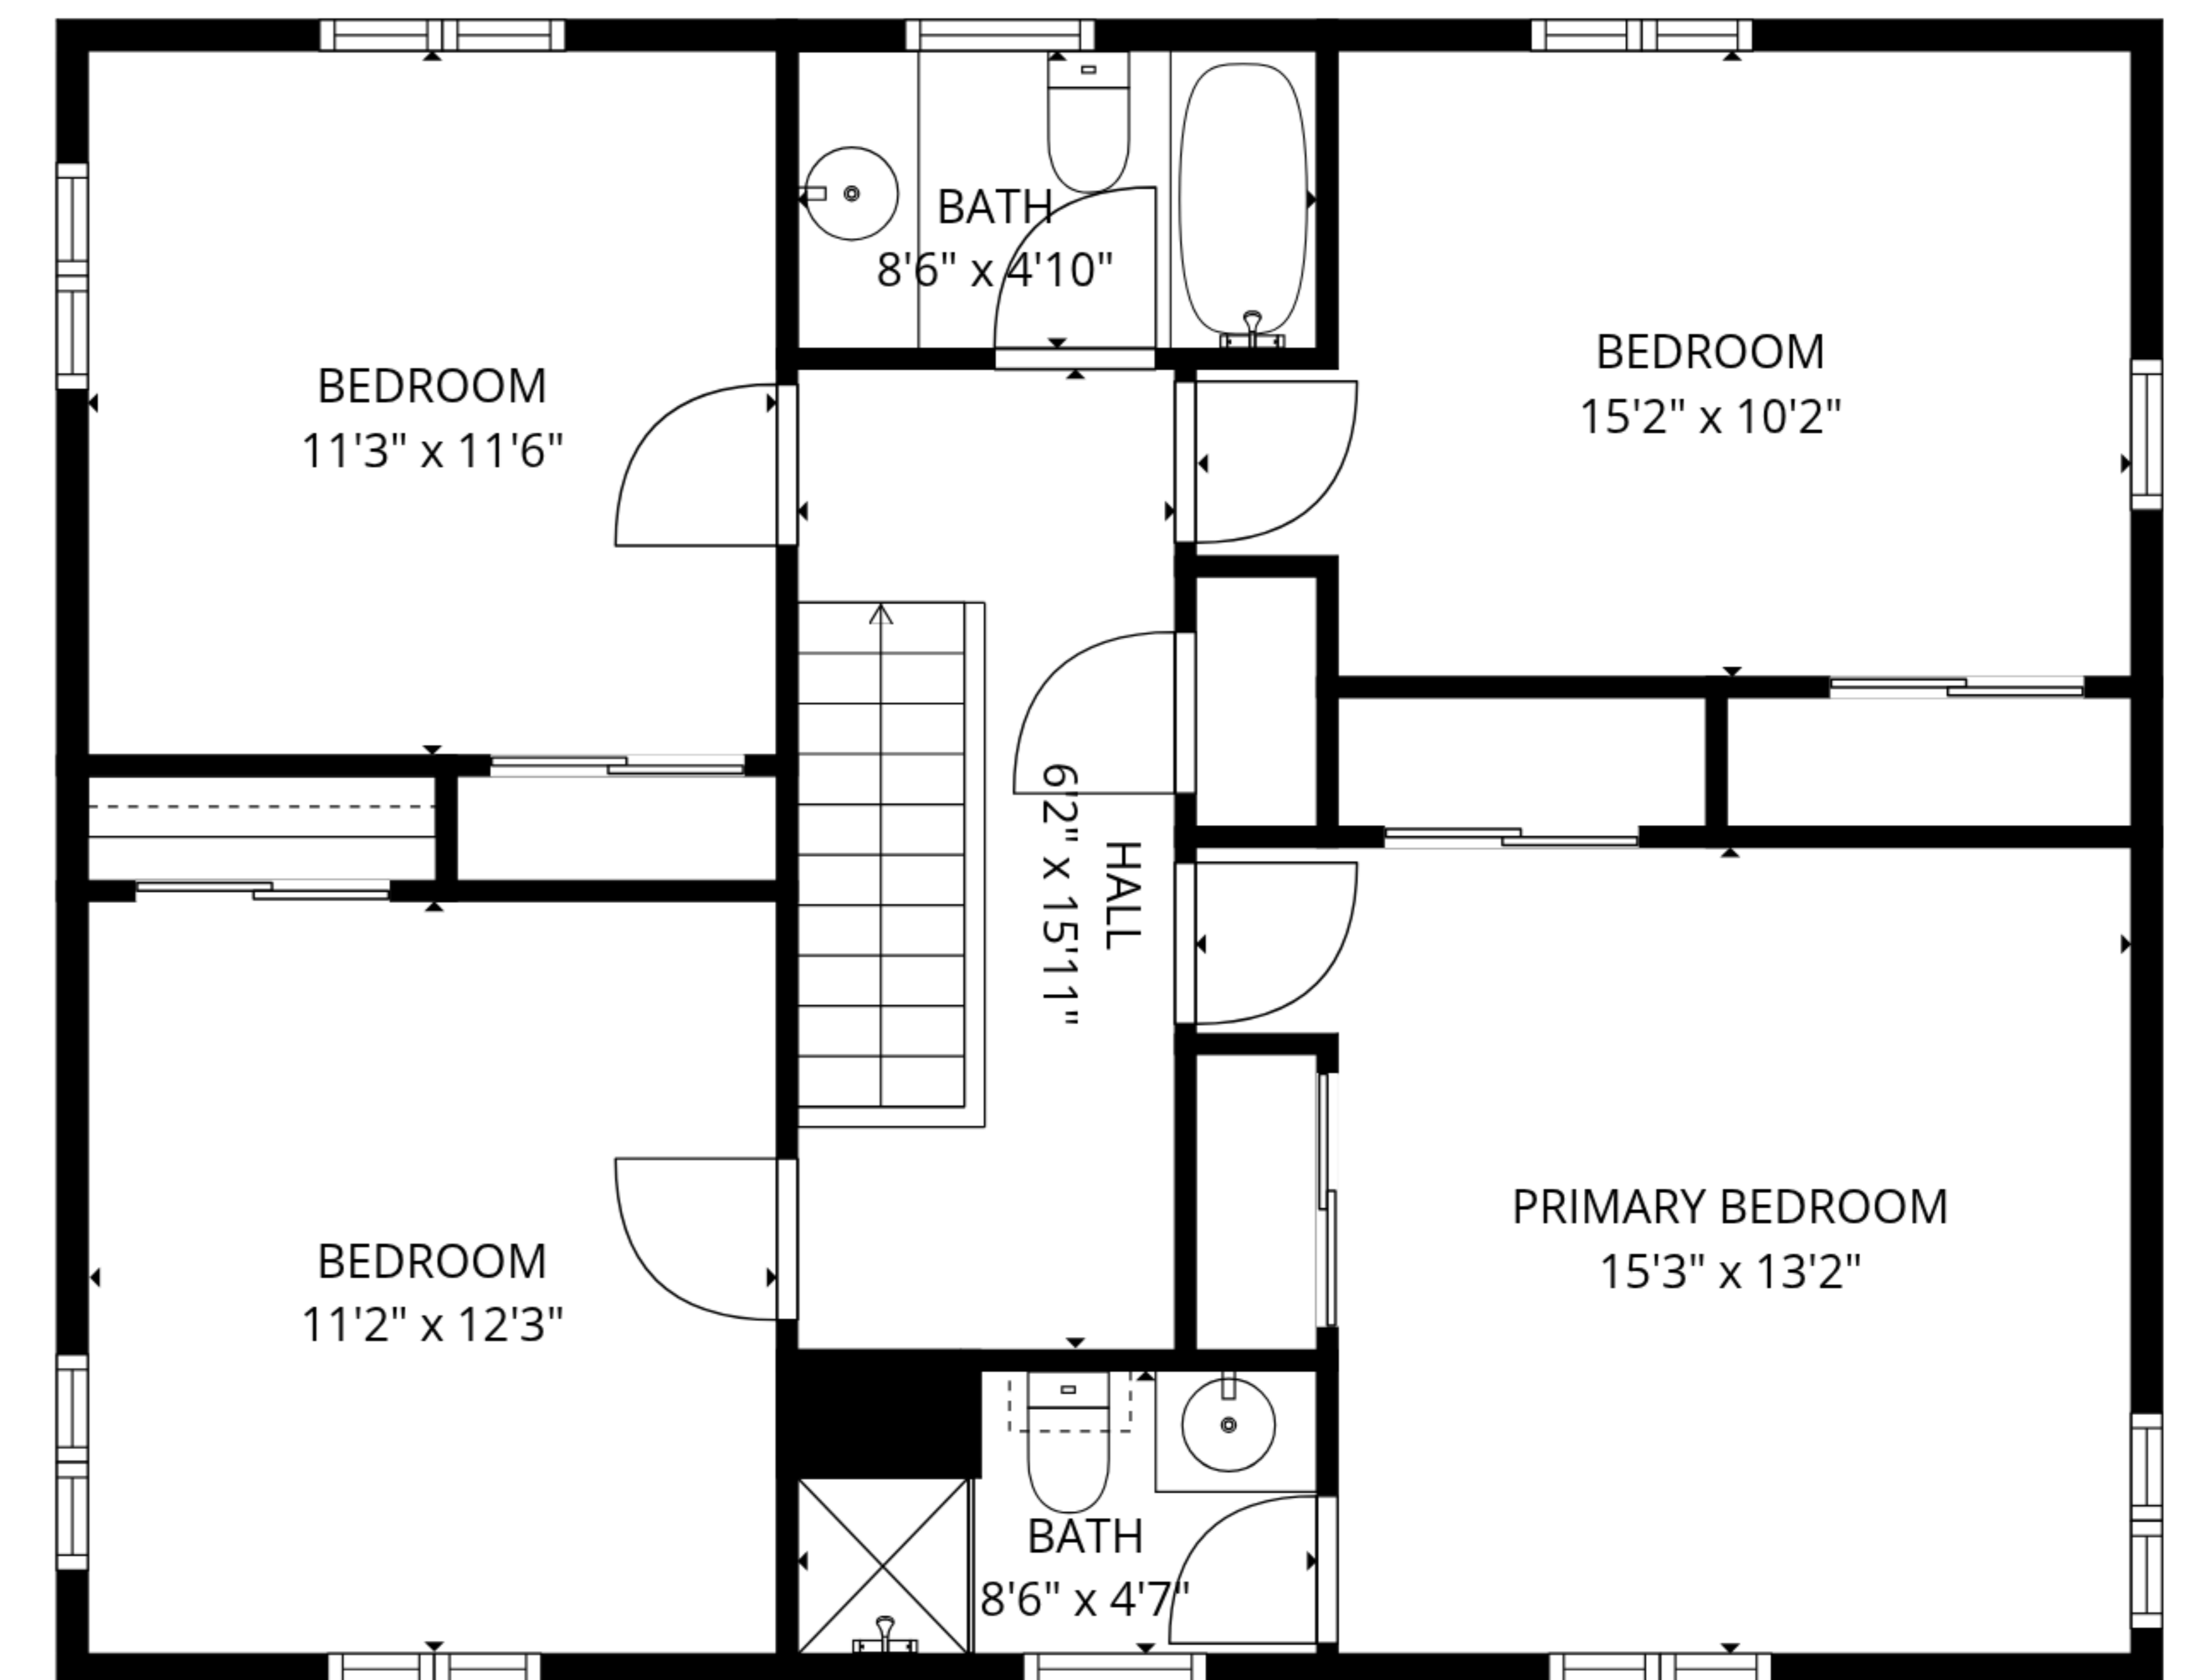

TOTAL: 2102 sq. ft

1st floor: 1234 sq. ft, 2nd floor: 868 sq. ft

EXCLUDED AREAS: GARAGE: 508 sq. ft, PORCH: 170 sq. ft, DECK: 1217 sq. ft,
 BAY WINDOW: 26 sq. ft, FIREPLACE: 14 sq. ft, WALLS: 172 sq. ft

1st floor

2nd floor

TOTAL: 2102 sq. ft
 1st floor: 1234 sq. ft, 2nd floor: 868 sq. ft
 EXCLUDED AREAS: GARAGE: 508 sq. ft, PORCH: 170 sq. ft, DECK: 1217 sq. ft,
 BAY WINDOW: 26 sq. ft, FIREPLACE: 14 sq. ft, WALLS: 172 sq. ft