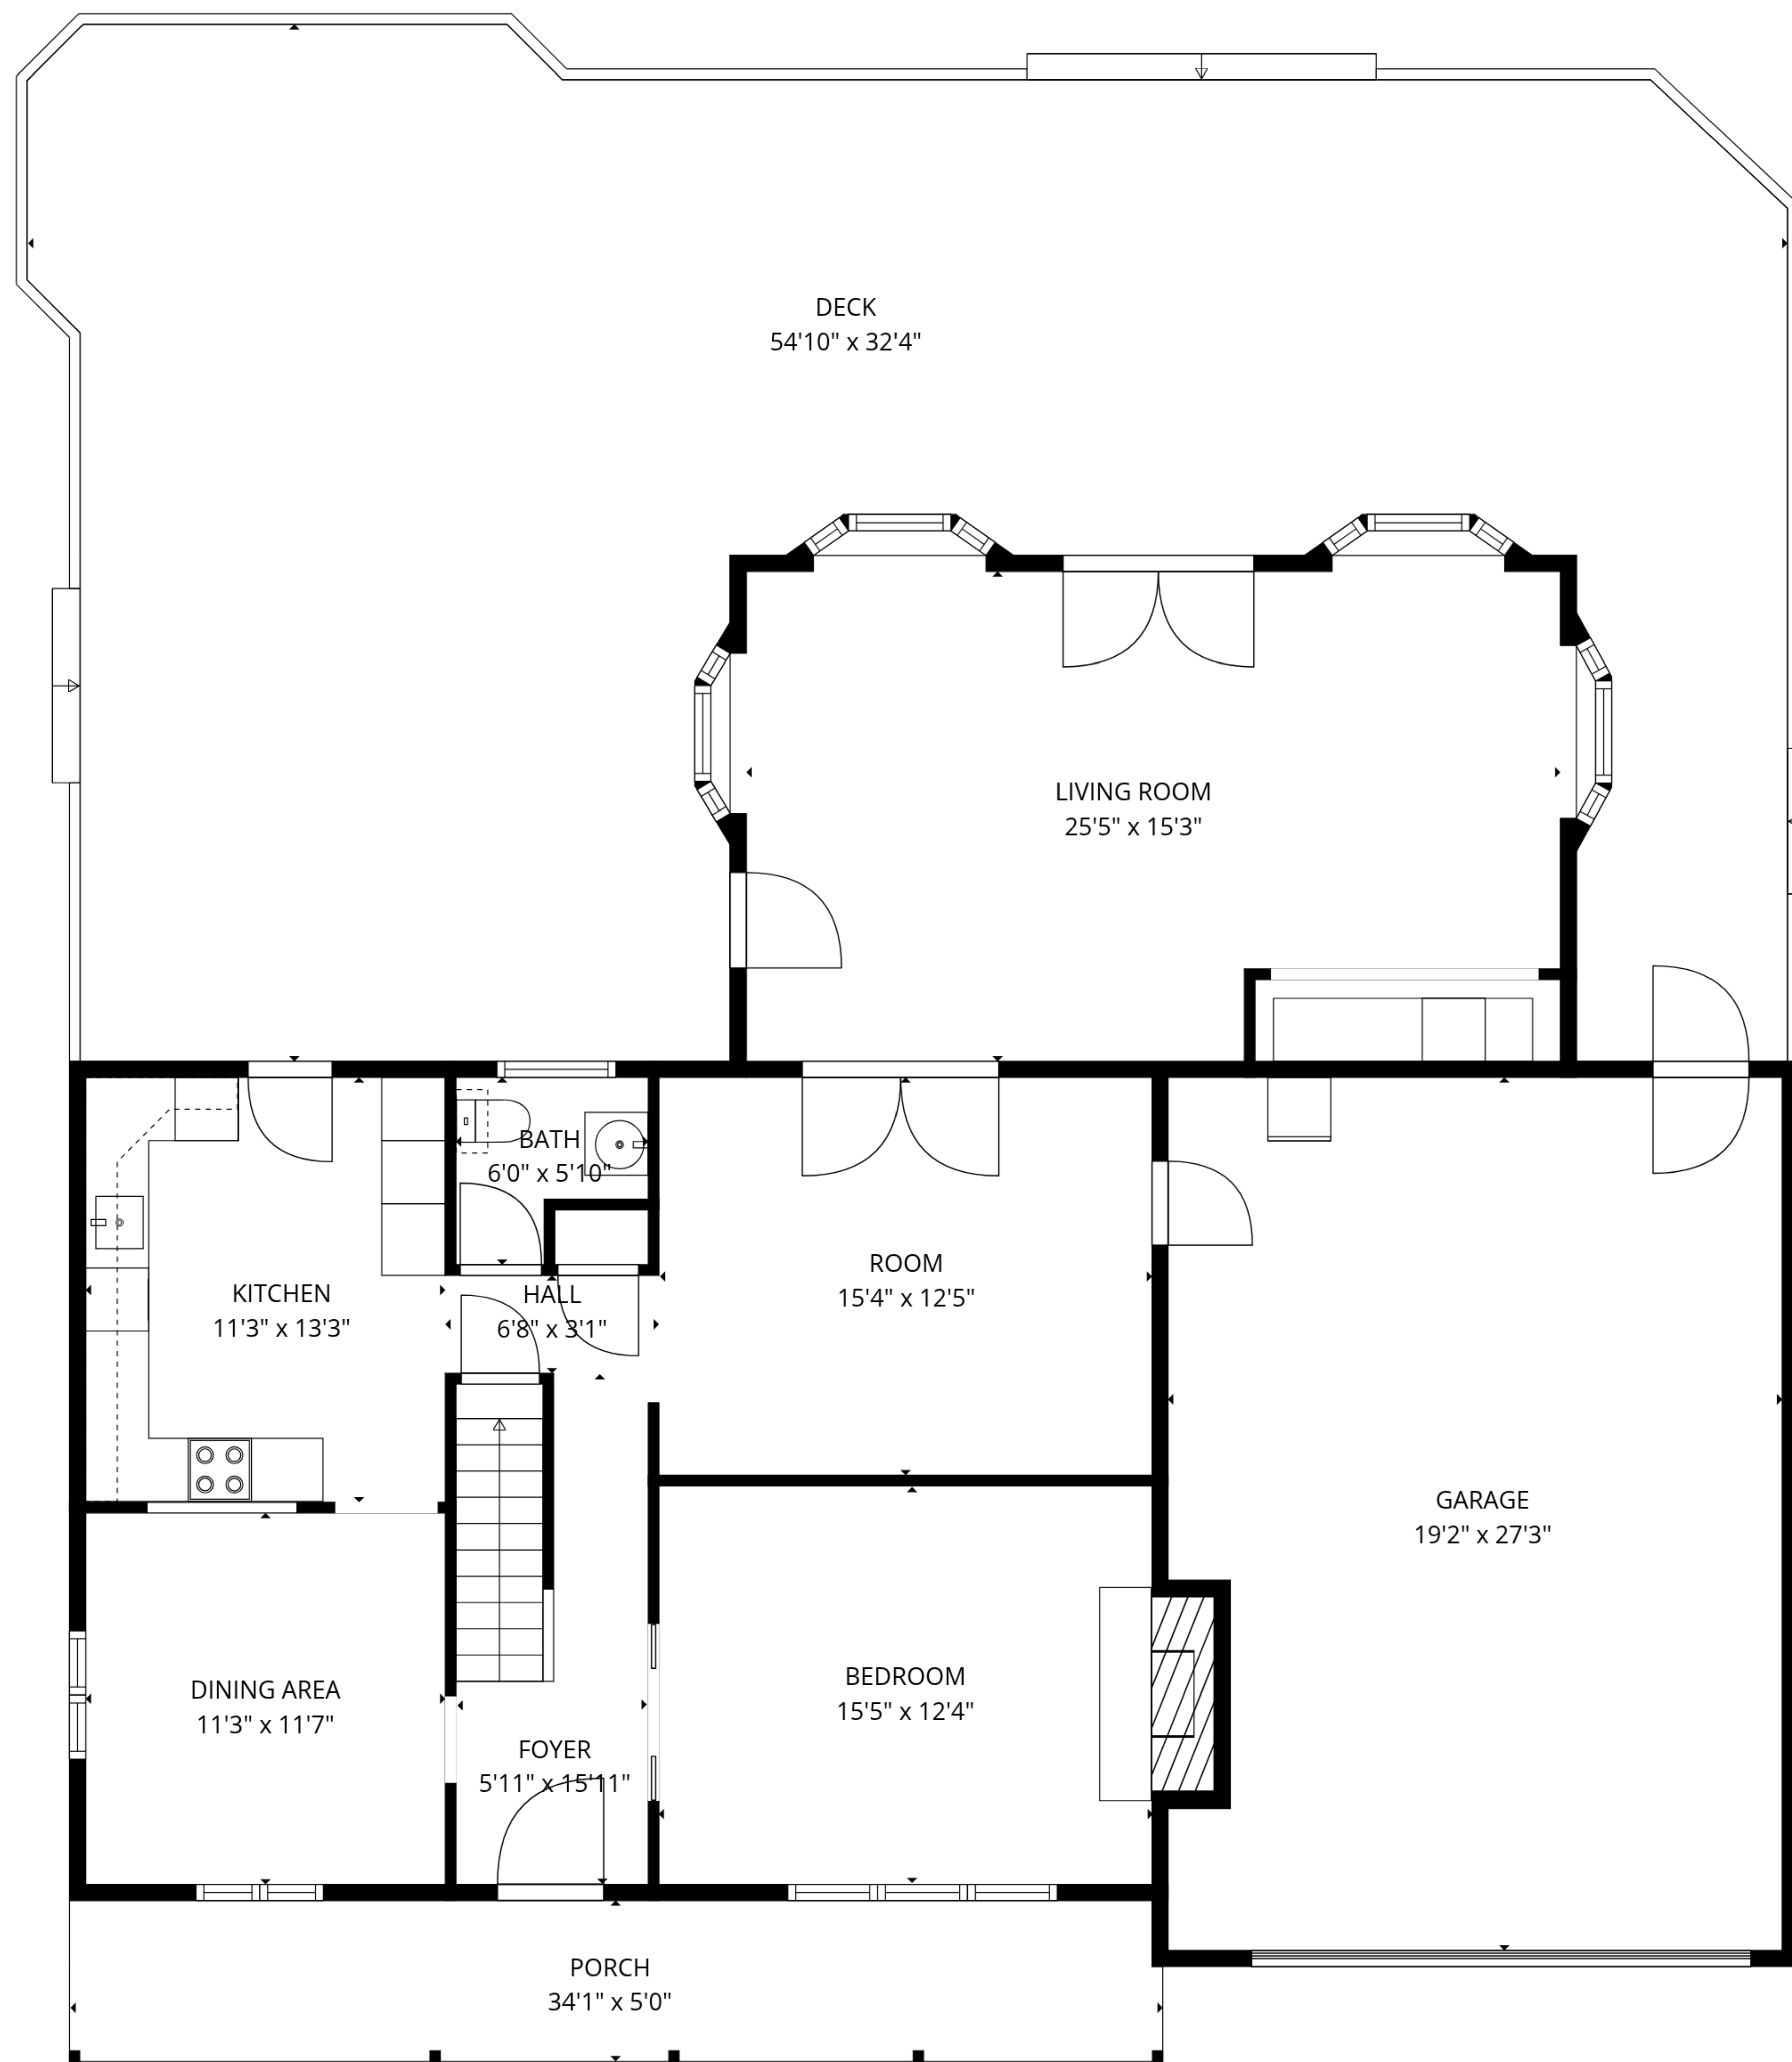

TOTAL: 2102 sq. ft

1st floor: 1234 sq. ft, 2nd floor: 868 sq. ft

EXCLUDED AREAS: GARAGE: 508 sq. ft, PORCH: 170 sq. ft, DECK: 1217 sq. ft,
 BAY WINDOW: 26 sq. ft, FIREPLACE: 14 sq. ft, WALLS: 172 sq. ft

1st floor

2nd floor

TOTAL: 2102 sq. ft
 1st floor: 1234 sq. ft, 2nd floor: 868 sq. ft
 EXCLUDED AREAS: GARAGE: 508 sq. ft, PORCH: 170 sq. ft, DECK: 1217 sq. ft,
 BAY WINDOW: 26 sq. ft, FIREPLACE: 14 sq. ft, WALLS: 172 sq. ft