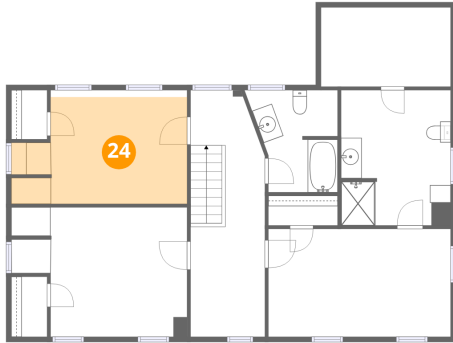

3877 Dry Run Road, Hedgesville, Berkeley County, West Virginia,
United States, 25427

24 Floor 3 - Bedroom

Dimensions: 16'11" x 10'11"
Area: 184 sq. ft
Counted as living area: Yes

Heated: Yes
Finished: Yes
Enclosed: Yes
Contiguous: Yes
Permitted: Yes
Wet space: No
Addition: No
Conversion: No