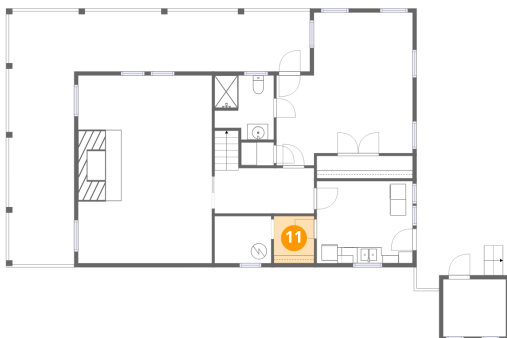

11 Floor 1 - W.I.C.

Dimensions: 5'1" x 5'11"
Area: 30 sq. ft
Counted as living area: Yes

Heated: Yes
Finished: Yes
Enclosed: Yes
Contiguous: Yes
Permitted: Yes
Wet space: No
Addition: No
Conversion: No

12 Floor 2 - Porch