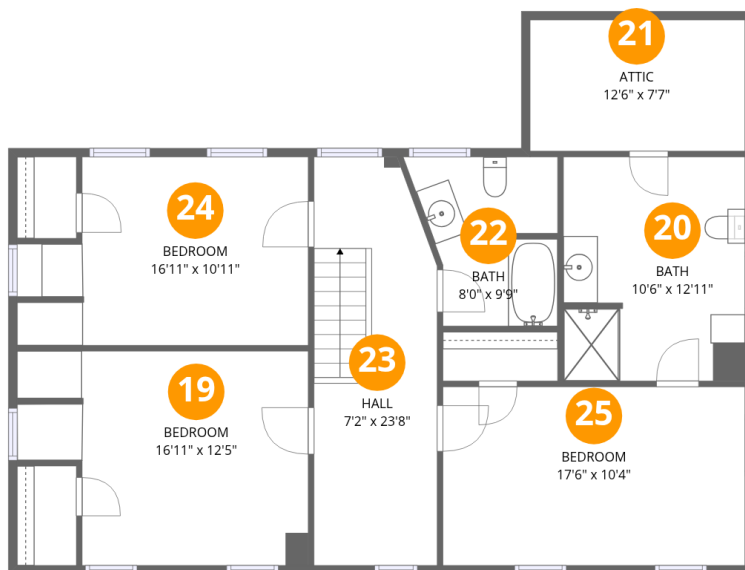

Floor 1

Total:1056sqft

Excluded: 975sqft

#		Dimensions	sqft	Counted as living area
1	Patio	11'5" x 34'11"	400 sq. ft	No
2	Storage	7'11" x 7'3"	57 sq. ft	No
3	Primary Bedroom	17'2" x 17'9"	305 sq. ft	Yes
4	Utility	7'2" x 5'11"	42 sq. ft	No
5	Family Room	16'11" x 23'8"	400 sq. ft	Yes
6	Hall	12'8" x 8'1"	102 sq. ft	Yes
7	Bath	7'6" x 8'1"	61 sq. ft	Yes
8	Waiting Room	12'1" x 2'10"	34 sq. ft	Yes
9	Laundry	12'1" x 10'4"	125 sq. ft	Yes
10	Covered Patio	38'0" x 31'11"	1212 sq. ft	No
11	W.I.C.	5'1" x 5'11"	30 sq. ft	Yes

Home data report

3877 Dry Run Road, Hedgesville, Berkeley County, West Virginia,
United States, 25427

Room dimensions

Floor 2

Total:1098sqft Excluded: 476sqft

#		Dimensions	sqft	Counted as living area
12	Porch	9'4" x 4'3"	40 sq. ft	No
13	Living Room	16'11" x 23'8"	400 sq. ft	Yes
14	Kitchen	16'8" x 21'3"	355 sq. ft	Yes
15	Foyer	7'11" x 23'8"	187 sq. ft	Yes
16	Bath	3'11" x 8'4"	32 sq. ft	Yes
17	Covered Patio	36'4" x 31'11"	1160 sq. ft	No
18	Dining Area	16'8" x 10'4"	173 sq. ft	Yes

Home data report

3877 Dry Run Road, Hedgesville, Berkeley County, West Virginia, United States, 25427

Room dimensions

Floor 3

Total:890sqft Excluded: 208sqft

#		Dimensions	sqft	Counted as living area
19	Bedroom	16'11" x 12'5"	210 sq. ft	Yes
20	Bath	10'6" x 12'11"	136 sq. ft	Yes
21	Attic	12'6" x 7'7"	94 sq. ft	No
22	Bath	8'0" x 9'9"	79 sq. ft	Yes
23	Hall	7'2" x 23'8"	169 sq. ft	Yes
24	Bedroom	16'11" x 10'11"	184 sq. ft	Yes
25	Bedroom	17'6" x 10'4"	181 sq. ft	Yes

8 Floor 1 - Waiting Room

Dimensions: 12'1" x 2'10"
Area: 34 sq. ft
Counted as living area: Yes

Heated: Yes
Finished: Yes
Enclosed: Yes
Contiguous: Yes
Permitted: Yes
Wet space: No
Addition: No
Conversion: No