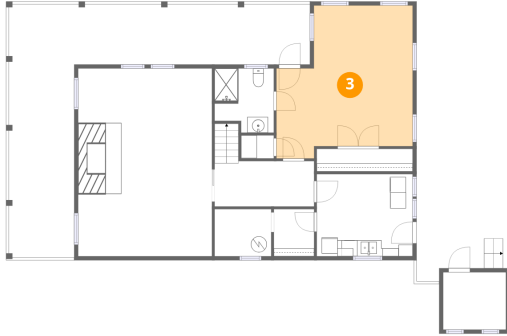

3877 Dry Run Road, Hedgesville, Berkeley County, West Virginia,
United States, 25427

3 Floor 1 - Primary Bedroom

Dimensions: 17'2" x 17'9"
Area: 305 sq. ft
Counted as living area: Yes

Heated: Yes
Finished: Yes
Enclosed: Yes
Contiguous: Yes
Permitted: Yes
Wet space: No
Addition: No
Conversion: No