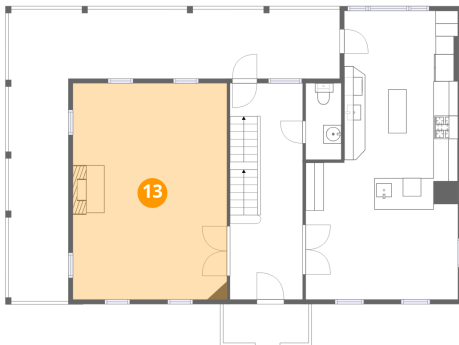

13 Floor 2 - Living Room

Dimensions: 16'11" x 23'8"
Area: 400 sq. ft
Counted as living area: Yes

Heated: Yes
Finished: Yes
Enclosed: Yes
Contiguous: Yes
Permitted: Yes
Wet space: No
Addition: No
Conversion: No