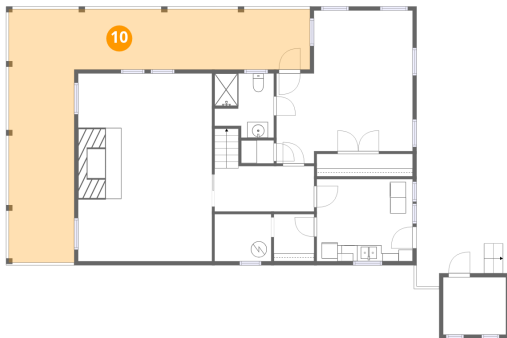

10 Floor 1 - Covered Patio

Dimensions: 38'0" x 31'11"
Area: 1212 sq. ft
Counted as living area: No

Heated: No
Finished: No
Enclosed: No
Contiguous: Yes
Permitted: Yes
Wet space: No
Addition: No
Conversion: No