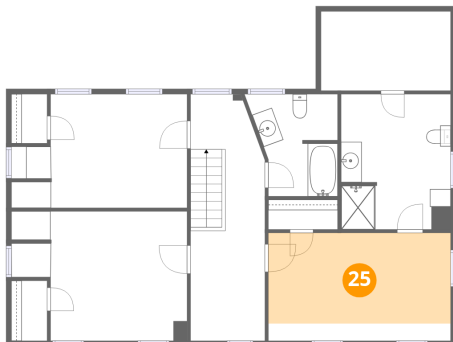

Dimensions: 16'11" x 10'11"
Area: 184 sq. ft
Counted as living area: Yes

Heated: Yes
Finished: Yes
Enclosed: Yes
Contiguous: Yes
Permitted: Yes
Wet space: No
Addition: No
Conversion: No

25 Floor 3 - Bedroom