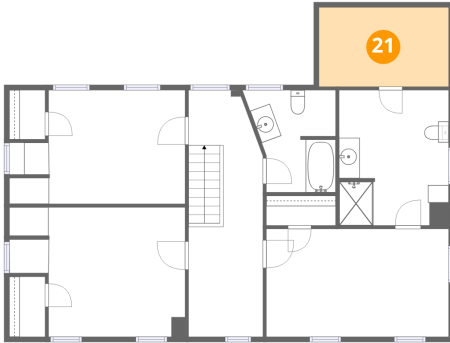

21 Floor 3 - Attic

Dimensions: 12'6" x 7'7"
Area: 94 sq. ft
Counted as living area: No

Heated: No
Finished: No
Enclosed: Yes
Contiguous: Yes
Permitted: Yes
Wet space: No
Addition: No
Conversion: No