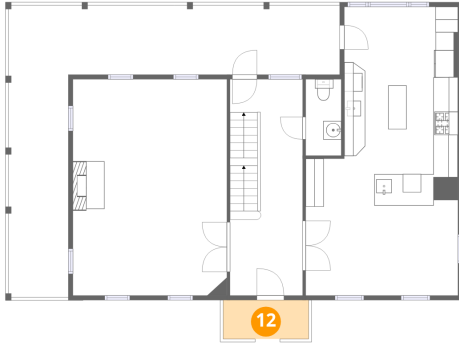

10 Floor 1 - Covered Patio

Dimensions: 38'0" x 31'11"
Area: 1212 sq. ft
Counted as living area: No

Heated: No
Finished: No
Enclosed: No
Contiguous: Yes
Permitted: Yes
Wet space: No
Addition: No
Conversion: No

11 Floor 1 - W.I.C.

Dimensions: 5'1" x 5'11"
Area: 30 sq. ft
Counted as living area: Yes

Heated: Yes
Finished: Yes
Enclosed: Yes
Contiguous: Yes
Permitted: Yes
Wet space: No
Addition: No
Conversion: No

12 Floor 2 - Porch