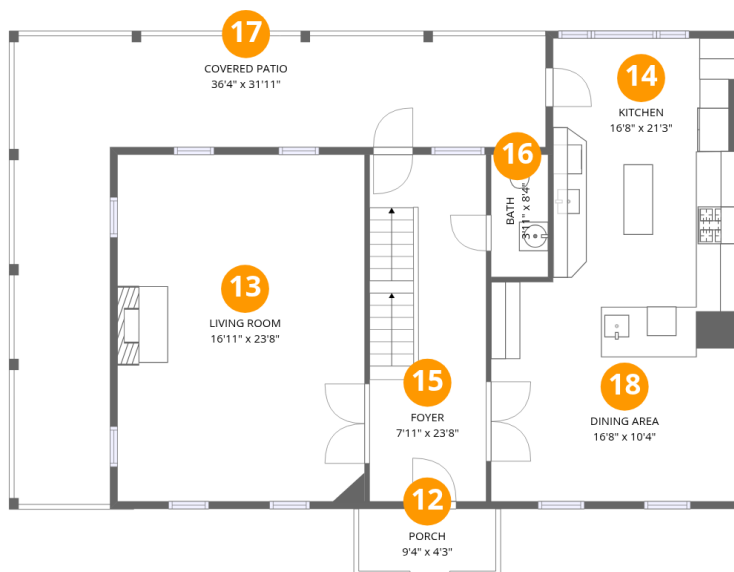

Floor 1

Total:1056sqft

Excluded: 975sqft

#		Dimensions	sqft	Counted as living area
1	Patio	11'5" x 34'11"	400 sq. ft	No
2	Storage	7'11" x 7'3"	57 sq. ft	No
3	Primary Bedroom	17'2" x 17'9"	305 sq. ft	Yes
4	Utility	7'2" x 5'11"	42 sq. ft	No
5	Family Room	16'11" x 23'8"	400 sq. ft	Yes
6	Hall	12'8" x 8'1"	102 sq. ft	Yes
7	Bath	7'6" x 8'1"	61 sq. ft	Yes
8	Waiting Room	12'1" x 2'10"	34 sq. ft	Yes
9	Laundry	12'1" x 10'4"	125 sq. ft	Yes
10	Covered Patio	38'0" x 31'11"	1212 sq. ft	No
11	W.I.C.	5'1" x 5'11"	30 sq. ft	Yes

Home data report

3877 Dry Run Road, Hedgesville, Berkeley County, West Virginia,
United States, 25427

Room dimensions

Floor 2

Total:1098sqft Excluded: 476sqft

#		Dimensions	sqft	Counted as living area
12	Porch	9'4" x 4'3"	40 sq. ft	No
13	Living Room	16'11" x 23'8"	400 sq. ft	Yes
14	Kitchen	16'8" x 21'3"	355 sq. ft	Yes
15	Foyer	7'11" x 23'8"	187 sq. ft	Yes
16	Bath	3'11" x 8'4"	32 sq. ft	Yes
17	Covered Patio	36'4" x 31'11"	1160 sq. ft	No
18	Dining Area	16'8" x 10'4"	173 sq. ft	Yes

8 Floor 1 - Waiting Room

Dimensions: 12'1" x 2'10"
Area: 34 sq. ft
Counted as living area: Yes

Heated: Yes
Finished: Yes
Enclosed: Yes
Contiguous: Yes
Permitted: Yes
Wet space: No
Addition: No
Conversion: No

11 Floor 1 - W.I.C.

Dimensions: 5'1" x 5'11"
Area: 30 sq. ft
Counted as living area: Yes

Heated: Yes
Finished: Yes
Enclosed: Yes
Contiguous: Yes
Permitted: Yes
Wet space: No
Addition: No
Conversion: No

12 Floor 2 - Porch