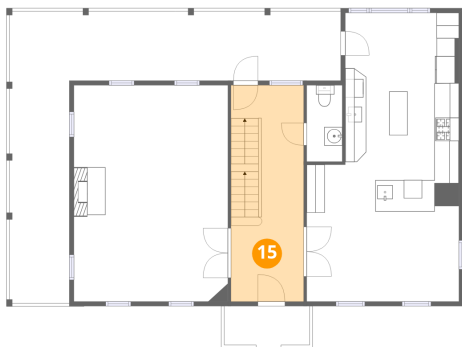

Heated: Yes
Finished: Yes
Enclosed: Yes
Contiguous: Yes
Permitted: Yes
Wet space: No
Addition: No
Conversion: No

14 Floor 2 - Kitchen

Dimensions: 16'8" x 21'3"
Area: 355 sq. ft
Counted as living area: Yes

Heated: Yes
Finished: Yes
Enclosed: Yes
Contiguous: Yes
Permitted: Yes
Wet space: No
Addition: No
Conversion: No

15 Floor 2 - Foyer

Dimensions: 7'11" x 23'8"
Area: 187 sq. ft
Counted as living area: Yes