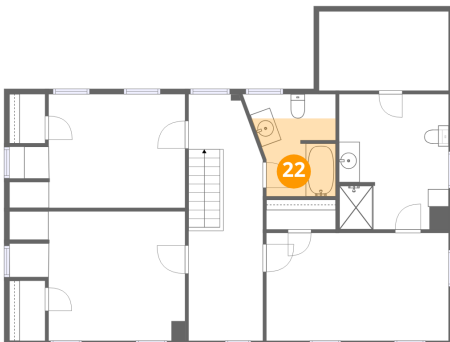

22 Floor 3 - Bath

Dimensions: 8'0" x 9'9"
Area: 79 sq. ft
Counted as living area: Yes

Heated: Yes
Finished: Yes
Enclosed: Yes
Contiguous: Yes
Permitted: Yes
Wet space: Yes
Addition: No
Conversion: No