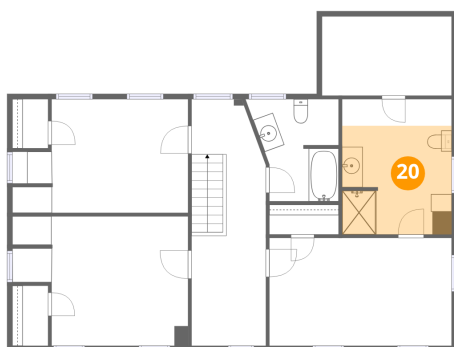

20 Floor 3 - Bath

Dimensions: 10'6" x 12'11"
Area: 136 sq. ft
Counted as living area: Yes

Heated: Yes
Finished: Yes
Enclosed: Yes
Contiguous: Yes
Permitted: Yes
Wet space: Yes
Addition: No
Conversion: No