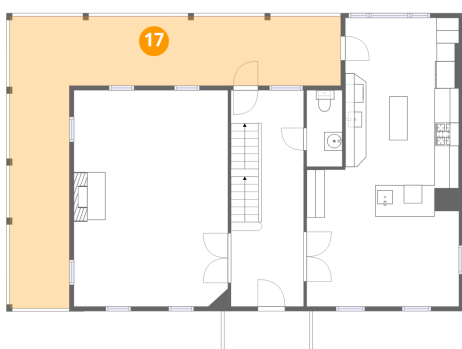

17 Floor 2 - Covered Patio

Dimensions: 36'4" x 31'11"
Area: 1160 sq. ft
Counted as living area: No

Heated: No
Finished: No
Enclosed: No
Contiguous: Yes
Permitted: Yes
Wet space: No
Addition: No
Conversion: No