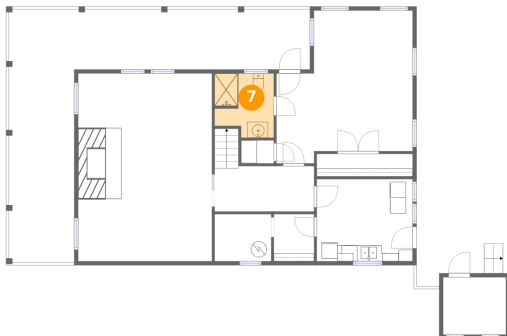

7 Floor 1 - Bath

Dimensions: 7'6" x 8'1"
Area: 61 sq. ft
Counted as living area: Yes

Heated: Yes
Finished: Yes
Enclosed: Yes
Contiguous: Yes
Permitted: Yes
Wet space: Yes
Addition: No
Conversion: No