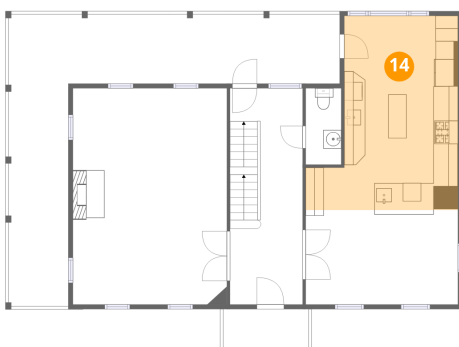

14 Floor 2 - Kitchen

Dimensions: 16'8" x 21'3"
Area: 355 sq. ft
Counted as living area: Yes

Heated: Yes
Finished: Yes
Enclosed: Yes
Contiguous: Yes
Permitted: Yes
Wet space: No
Addition: No
Conversion: No