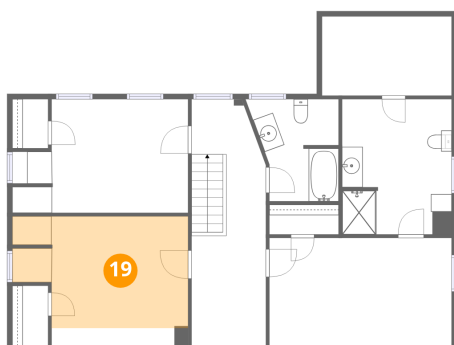

19 Floor 3 - Bedroom

Dimensions: 16'11" x 12'5"
Area: 210 sq. ft
Counted as living area: Yes

Heated: Yes
Finished: Yes
Enclosed: Yes
Contiguous: Yes
Permitted: Yes
Wet space: No
Addition: No
Conversion: No