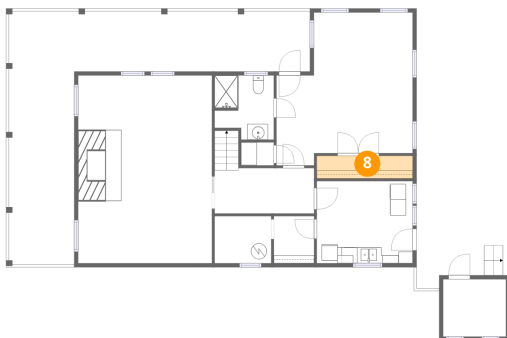

Heated: Yes
Finished: Yes
Enclosed: Yes
Contiguous: Yes
Permitted: Yes
Wet space: No
Addition: No
Conversion: No

7 Floor 1 - Bath

Dimensions: 7'6" x 8'1"
Area: 61 sq. ft
Counted as living area: Yes

Heated: Yes
Finished: Yes
Enclosed: Yes
Contiguous: Yes
Permitted: Yes
Wet space: Yes
Addition: No
Conversion: No

8 Floor 1 - Waiting Room

Dimensions: 12'1" x 2'10"
Area: 34 sq. ft
Counted as living area: Yes

Heated: Yes
Finished: Yes
Enclosed: Yes
Contiguous: Yes
Permitted: Yes
Wet space: No
Addition: No
Conversion: No