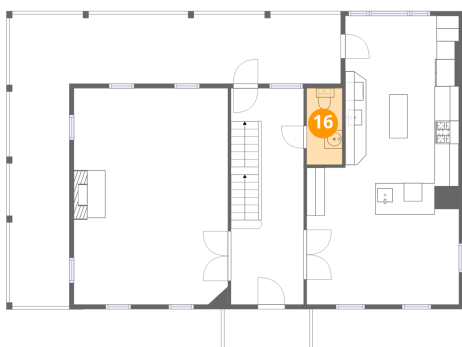

16 Floor 2 - Bath

Dimensions: 3'11" x 8'4"
Area: 32 sq. ft
Counted as living area: Yes

Heated: Yes
Finished: Yes
Enclosed: Yes
Contiguous: Yes
Permitted: Yes
Wet space: Yes
Addition: No
Conversion: No