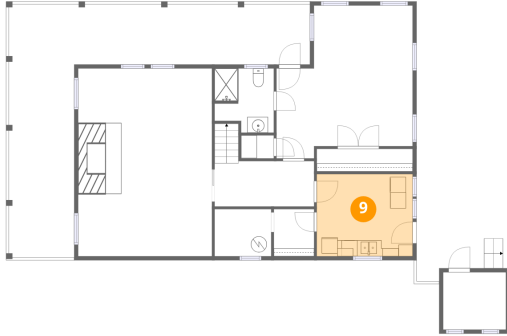

3877 Dry Run Road, Hedgesville, Berkeley County, West Virginia,
United States, 25427

9 Floor 1 - Laundry

Dimensions: 12'1" x 10'4"
Area: 125 sq. ft
Counted as living area: Yes

Heated: Yes
Finished: Yes
Enclosed: Yes
Contiguous: Yes
Permitted: Yes
Wet space: No
Addition: No
Conversion: No