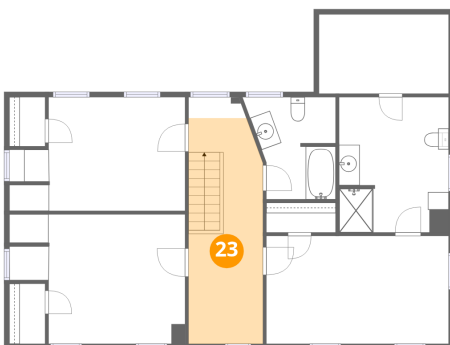

23 Floor 3 - Hall

Dimensions: 7'2" x 23'8"
Area: 169 sq. ft
Counted as living area: Yes

Heated: Yes
Finished: Yes
Enclosed: Yes
Contiguous: Yes
Permitted: Yes
Wet space: No
Addition: No
Conversion: No