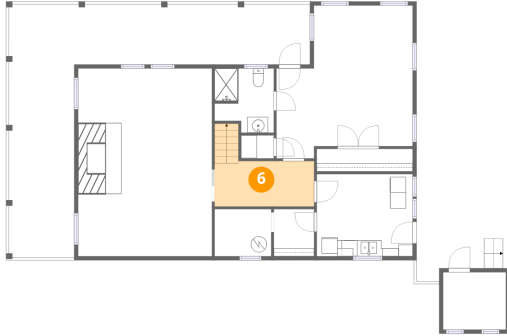

6 Floor 1 - Hall

Dimensions: 12'8" x 8'1"
Area: 102 sq. ft
Counted as living area: Yes

Heated: Yes
Finished: Yes
Enclosed: Yes
Contiguous: Yes
Permitted: Yes
Wet space: No
Addition: No
Conversion: No