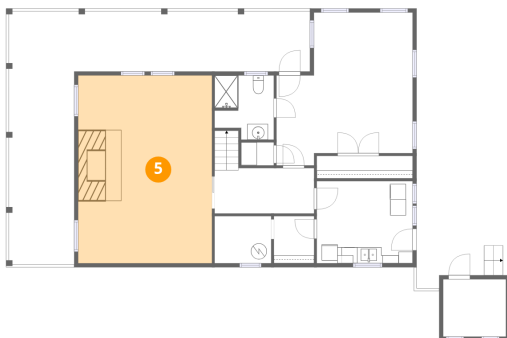

3 Floor 1 - Primary Bedroom

Dimensions: 17'2" x 17'9"
Area: 305 sq. ft
Counted as living area: Yes

Heated: Yes
Finished: Yes
Enclosed: Yes
Contiguous: Yes
Permitted: Yes
Wet space: No
Addition: No
Conversion: No

4 Floor 1 - Utility

Dimensions: 7'2" x 5'11"
Area: 42 sq. ft
Counted as living area: No

Heated: Yes
Finished: No
Enclosed: Yes
Contiguous: Yes
Permitted: Yes
Wet space: No
Addition: No
Conversion: No

5 Floor 1 - Family Room