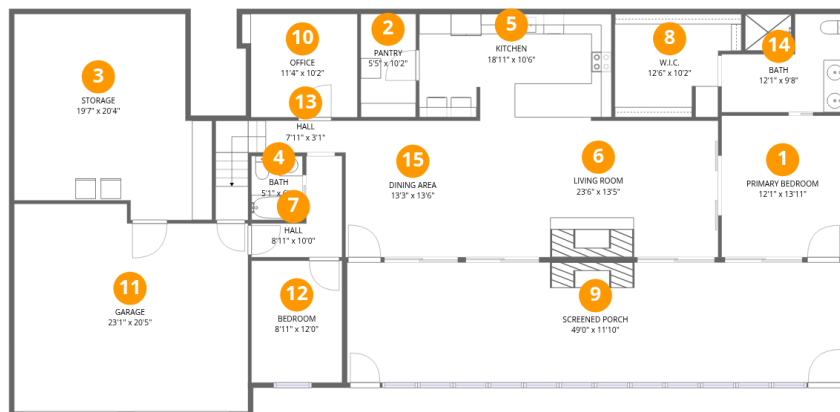

Home data report

10229 Sugar Camp Creek Road, Bent Mountain, Roanoke County, Virginia, United States, 24059

Room dimensions

Floor 1

Total:1501sqft Excluded: 1435sqft

#		Dimensions	sqft	Counted as living area
1	Primary Bedroom	12'1" x 13'11"	168 sq. ft	Yes
2	Pantry	5'5" x 10'2"	55 sq. ft	No
3	Storage	19'7" x 20'4"	397 sq. ft	No
4	Bath	5'1" x 6'4"	32 sq. ft	Yes
5	Kitchen	18'11" x 10'6"	200 sq. ft	Yes
6	Living Room	23'6" x 13'5"	315 sq. ft	Yes
7	Hall	8'11" x 10'0"	89 sq. ft	Yes
8	W.I.C.	12'6" x 10'2"	127 sq. ft	Yes
9	Screened Porch	49'0" x 11'10"	579 sq. ft	No
10	Office	11'4" x 10'2"	116 sq. ft	Yes
11	Garage	23'1" x 20'5"	472 sq. ft	No