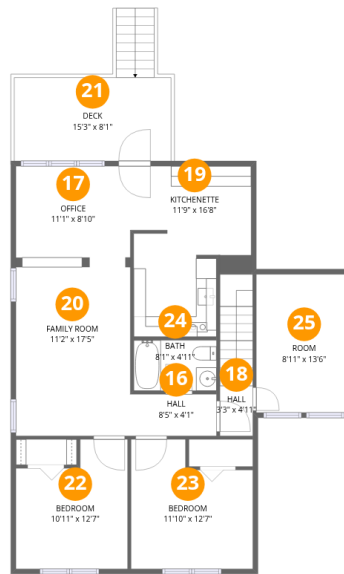

Home data report

10229 Sugar Camp Creek Road, Bent Mountain, Roanoke County, Virginia, United States, 24059

Total Area: 2446 sq. ft

1st Floor: 1501 sq. ft, 2nd Floor: 945 sq. ft

Excluded: Screened porch 582 sq. ft, Pantry 55 sq. ft, Garage 451 sq. ft, Storage 347 sq. ft, Deck 124 sq. ft, Low ceiling 84 sq. ft, Walls: 250 sq. ft

Floor 1

Total:1501sqft Excluded: 1435sqft

#		Dimensions	sqft	Counted as living area
1	Primary Bedroom	12'1" x 13'11"	168 sq. ft	Yes
2	Pantry	5'5" x 10'2"	55 sq. ft	No
3	Storage	19'7" x 20'4"	397 sq. ft	No
4	Bath	5'1" x 6'4"	32 sq. ft	Yes
5	Kitchen	18'11" x 10'6"	200 sq. ft	Yes
6	Living Room	23'6" x 13'5"	315 sq. ft	Yes
7	Hall	8'11" x 10'0"	89 sq. ft	Yes
8	W.I.C.	12'6" x 10'2"	127 sq. ft	Yes
9	Screened Porch	49'0" x 11'10"	579 sq. ft	No
10	Office	11'4" x 10'2"	116 sq. ft	Yes
11	Garage	23'1" x 20'5"	472 sq. ft	No

Home data report

**10229 Sugar Camp Creek Road, Bent Mountain, Roanoke
County, Virginia, United States, 24059**

#		Dimensions	sqft	Counted as living area
12	Bedroom	8'11" x 12'0"	108 sq. ft	Yes
13	Hall	7'11" x 3'1"	25 sq. ft	Yes
14	Bath	12'1" x 9'8"	117 sq. ft	Yes
15	Dining Area	13'3" x 13'6"	179 sq. ft	Yes

Home data report

10229 Sugar Camp Creek Road, Bent Mountain, Roanoke County, Virginia, United States, 24059

Room dimensions

Floor 2

Total:945sqft

Excluded: 208sqft

#		Dimensions	sqft	Counted as living area
16	Hall	8'5" x 4'1"	34 sq. ft	Yes
17	Office	11'1" x 8'10"	98 sq. ft	Yes
18	Hall	3'3" x 4'11"	16 sq. ft	Yes
19	Kitchenette	11'9" x 16'8"	196 sq. ft	Yes
20	Family Room	11'2" x 17'5"	194 sq. ft	Yes
21	Deck	15'3" x 8'1"	123 sq. ft	No
22	Bedroom	10'11" x 12'7"	137 sq. ft	Yes
23	Bedroom	11'10" x 12'7"	149 sq. ft	Yes
24	Bath	8'1" x 4'11"	40 sq. ft	Yes
25	Room	8'11" x 13'6"	121 sq. ft	Yes