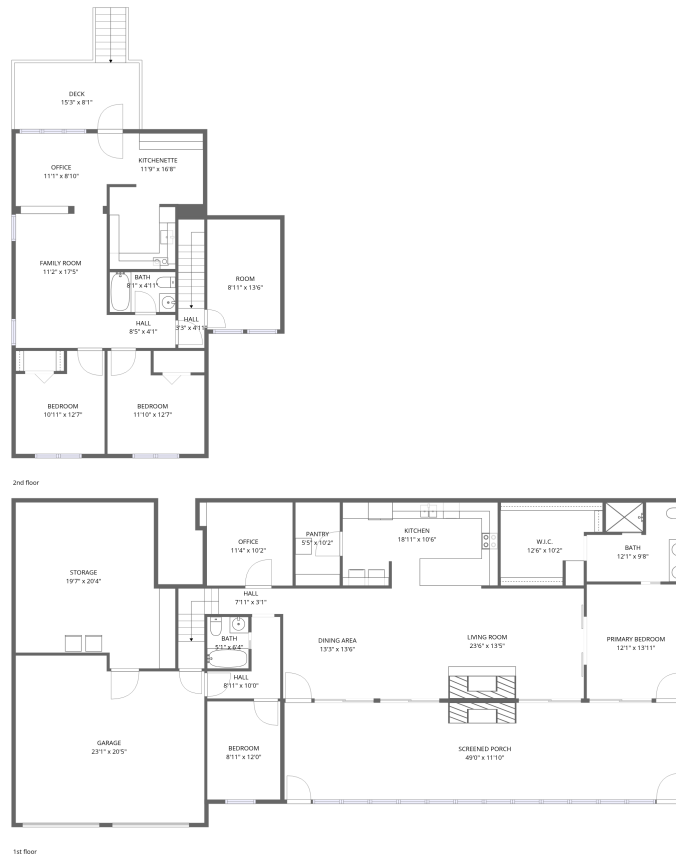

Home data report

10229 Sugar Camp Creek Road, Bent Mountain, Roanoke County, Virginia, United States, 24059

Total Area: 2446 sq. ft

1st Floor: 1501 sq. ft, 2nd Floor: 945 sq. ft

Excluded: Screened porch 582 sq. ft, Pantry 55 sq. ft, Garage 451 sq. ft, Storage 347 sq. ft, Deck 124 sq. ft, Low ceiling 84 sq. ft, Walls: 250 sq. ft

Property summary

2
Floors

4
Bedrooms

3
Bathrooms

1
Garages

Home data report

10229 Sugar Camp Creek Road, Bent Mountain, Roanoke County, Virginia, United States, 24059

Room dimensions

Home data report

**10229 Sugar Camp Creek Road, Bent Mountain, Roanoke
County, Virginia, United States, 24059**

#		Dimensions	sqft	Counted as living area
12	Bedroom	8'11" x 12'0"	108 sq. ft	Yes
13	Hall	7'11" x 3'1"	25 sq. ft	Yes
14	Bath	12'1" x 9'8"	117 sq. ft	Yes
15	Dining Area	13'3" x 13'6"	179 sq. ft	Yes

Home data report

10229 Sugar Camp Creek Road, Bent Mountain, Roanoke County, Virginia, United States, 24059

Room dimensions

Floor 2

Total:945sqft

Excluded: 208sqft

#		Dimensions	sqft	Counted as living area
16	Hall	8'5" x 4'1"	34 sq. ft	Yes
17	Office	11'1" x 8'10"	98 sq. ft	Yes
18	Hall	3'3" x 4'11"	16 sq. ft	Yes
19	Kitchenette	11'9" x 16'8"	196 sq. ft	Yes
20	Family Room	11'2" x 17'5"	194 sq. ft	Yes
21	Deck	15'3" x 8'1"	123 sq. ft	No
22	Bedroom	10'11" x 12'7"	137 sq. ft	Yes
23	Bedroom	11'10" x 12'7"	149 sq. ft	Yes
24	Bath	8'1" x 4'11"	40 sq. ft	Yes
25	Room	8'11" x 13'6"	121 sq. ft	Yes