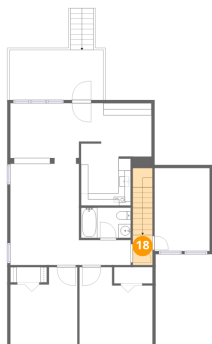

10229 Sugar Camp Creek Road, Bent Mountain, Roanoke
County, Virginia, United States, 24059

18 Floor 2 - Hall

Dimensions: 3'3" x 4'11"
Area: 16 sq. ft
Counted as living area: Yes

Heated: Yes
Finished: Yes
Enclosed: Yes
Contiguous: Yes
Permitted: Yes
Wet space: No
Addition: No
Conversion: No