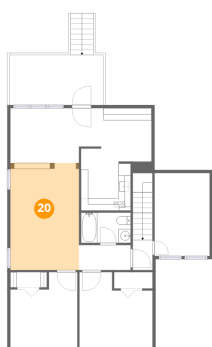

Dimensions: 11'1" x 8'10"
Area: 98 sq. ft
Counted as living area: Yes

Heated: Yes
Finished: Yes
Enclosed: Yes
Contiguous: Yes
Permitted: Yes
Wet space: No
Addition: No
Conversion: No

10229 Sugar Camp Creek Road, Bent Mountain, Roanoke
County, Virginia, United States, 24059

18 Floor 2 - Hall

Dimensions: 3'3" x 4'11"
Area: 16 sq. ft
Counted as living area: Yes

Heated: Yes
Finished: Yes
Enclosed: Yes
Contiguous: Yes
Permitted: Yes
Wet space: No
Addition: No
Conversion: No

19 Floor 2 - Kitchenette

Dimensions: 11'9" x 16'8"
Area: 196 sq. ft
Counted as living area: Yes

Heated: Yes
Finished: Yes
Enclosed: Yes
Contiguous: Yes
Permitted: Yes
Wet space: No
Addition: No
Conversion: No

20 Floor 2 - Family Room

Dimensions: 11'2" x 17'5"
Area: 194 sq. ft
Counted as living area: Yes

Heated: Yes
Finished: Yes
Enclosed: Yes
Contiguous: Yes
Permitted: Yes
Wet space: No
Addition: No
Conversion: No

10229 Sugar Camp Creek Road, Bent Mountain, Roanoke
County, Virginia, United States, 24059