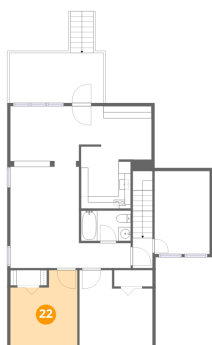

22 Floor 2 - Bedroom

Dimensions: 10'11" x 12'7"
Area: 137 sq. ft
Counted as living area: Yes

Heated: Yes
Finished: Yes
Enclosed: Yes
Contiguous: Yes
Permitted: Yes
Wet space: No
Addition: No
Conversion: No