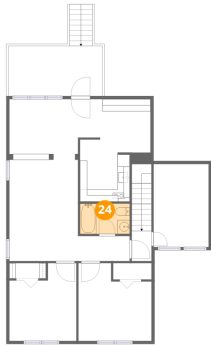

10229 Sugar Camp Creek Road, Bent Mountain, Roanoke
County, Virginia, United States, 24059

24 Floor 2 - Bath

Dimensions: 8'1" x 4'11"
Area: 40 sq. ft
Counted as living area: Yes

Heated: Yes
Finished: Yes
Enclosed: Yes
Contiguous: Yes
Permitted: Yes
Wet space: Yes
Addition: No
Conversion: No