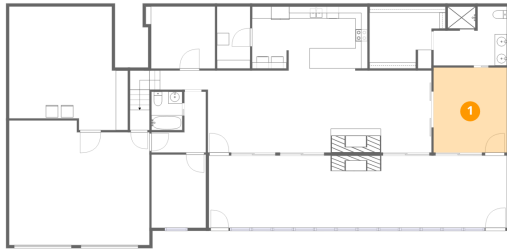

Home data report

**10229 Sugar Camp Creek Road, Bent Mountain, Roanoke
County, Virginia, United States, 24059**

#		Dimensions	sqft	Counted as living area
12	Bedroom	8'11" x 12'0"	108 sq. ft	Yes
13	Hall	7'11" x 3'1"	25 sq. ft	Yes
14	Bath	12'1" x 9'8"	117 sq. ft	Yes
15	Dining Area	13'3" x 13'6"	179 sq. ft	Yes

Home data report

10229 Sugar Camp Creek Road, Bent Mountain, Roanoke County, Virginia, United States, 24059

Room dimensions

Floor 2

Total:945sqft

Excluded: 208sqft

#		Dimensions	sqft	Counted as living area
16	Hall	8'5" x 4'1"	34 sq. ft	Yes
17	Office	11'1" x 8'10"	98 sq. ft	Yes
18	Hall	3'3" x 4'11"	16 sq. ft	Yes
19	Kitchenette	11'9" x 16'8"	196 sq. ft	Yes
20	Family Room	11'2" x 17'5"	194 sq. ft	Yes
21	Deck	15'3" x 8'1"	123 sq. ft	No
22	Bedroom	10'11" x 12'7"	137 sq. ft	Yes
23	Bedroom	11'10" x 12'7"	149 sq. ft	Yes
24	Bath	8'1" x 4'11"	40 sq. ft	Yes
25	Room	8'11" x 13'6"	121 sq. ft	Yes

10229 Sugar Camp Creek Road, Bent Mountain, Roanoke
County, Virginia, United States, 24059

1 Floor 1 - Primary Bedroom

Dimensions: 12'1" x 13'11"
Area: 168 sq. ft
Counted as living area: Yes

Heated: Yes
Finished: Yes
Enclosed: Yes
Contiguous: Yes
Permitted: Yes
Wet space: No
Addition: No
Conversion: No

2 Floor 1 - Pantry

Dimensions: 5'5" x 10'2"
Area: 55 sq. ft
Counted as living area: No

Heated: Yes
Finished: No
Enclosed: Yes
Contiguous: Yes
Permitted: Yes
Wet space: No
Addition: No
Conversion: No

10229 Sugar Camp Creek Road, Bent Mountain, Roanoke
County, Virginia, United States, 24059