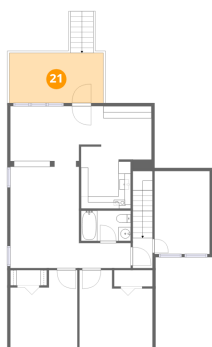

10229 Sugar Camp Creek Road, Bent Mountain, Roanoke
County, Virginia, United States, 24059

21 Floor 2 - Deck

Dimensions: 15'3" x 8'1"
Area: 123 sq. ft
Counted as living area: No

Heated: No
Finished: No
Enclosed: No
Contiguous: Yes
Permitted: Yes
Wet space: No
Addition: No
Conversion: No