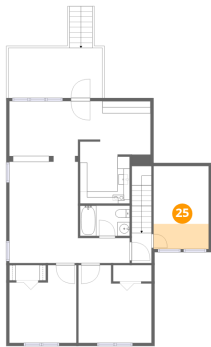

25 Floor 2 - Room

Dimensions: 8'11" x 13'6"
Area: 121 sq. ft
Counted as living area: Yes

Heated: Yes
Finished: Yes
Enclosed: Yes
Contiguous: Yes
Permitted: Yes
Wet space: No
Addition: No
Conversion: No