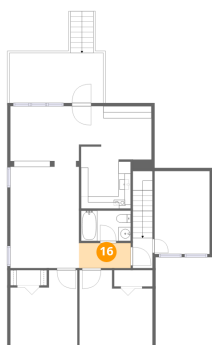

16 Floor 2 - Hall

Dimensions: 8'5" x 4'1"
Area: 34 sq. ft
Counted as living area: Yes

Heated: Yes
Finished: Yes
Enclosed: Yes
Contiguous: Yes
Permitted: Yes
Wet space: No
Addition: No
Conversion: No