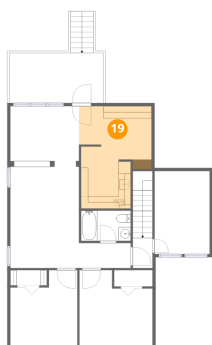

19 Floor 2 - Kitchenette

Dimensions: 11'9" x 16'8"
Area: 196 sq. ft
Counted as living area: Yes

Heated: Yes
Finished: Yes
Enclosed: Yes
Contiguous: Yes
Permitted: Yes
Wet space: No
Addition: No
Conversion: No