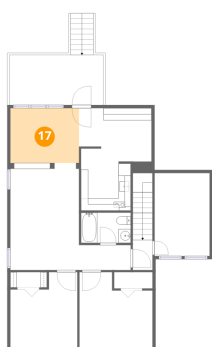

Dimensions: 12'1" x 9'8"
Area: 117 sq. ft
Counted as living area: Yes

Heated: Yes
Finished: Yes
Enclosed: Yes
Contiguous: Yes
Permitted: Yes
Wet space: Yes
Addition: No
Conversion: No

10229 Sugar Camp Creek Road, Bent Mountain, Roanoke
County, Virginia, United States, 24059

15 Floor 1 - Dining Area

Dimensions: 13'3" x 13'6"
Area: 179 sq. ft
Counted as living area: Yes

Heated: Yes
Finished: Yes
Enclosed: Yes
Contiguous: Yes
Permitted: Yes
Wet space: No
Addition: No
Conversion: No

Dimensions: 11'1" x 8'10"
Area: 98 sq. ft
Counted as living area: Yes

Heated: Yes
Finished: Yes
Enclosed: Yes
Contiguous: Yes
Permitted: Yes
Wet space: No
Addition: No
Conversion: No

10229 Sugar Camp Creek Road, Bent Mountain, Roanoke
County, Virginia, United States, 24059