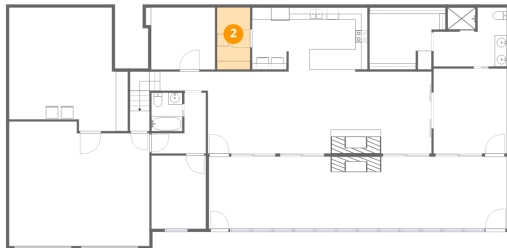

Home data report

10229 Sugar Camp Creek Road, Bent Mountain, Roanoke County, Virginia, United States, 24059

Room dimensions

Floor 2

Total:945sqft

Excluded: 208sqft

#		Dimensions	sqft	Counted as living area
16	Hall	8'5" x 4'1"	34 sq. ft	Yes
17	Office	11'1" x 8'10"	98 sq. ft	Yes
18	Hall	3'3" x 4'11"	16 sq. ft	Yes
19	Kitchenette	11'9" x 16'8"	196 sq. ft	Yes
20	Family Room	11'2" x 17'5"	194 sq. ft	Yes
21	Deck	15'3" x 8'1"	123 sq. ft	No
22	Bedroom	10'11" x 12'7"	137 sq. ft	Yes
23	Bedroom	11'10" x 12'7"	149 sq. ft	Yes
24	Bath	8'1" x 4'11"	40 sq. ft	Yes
25	Room	8'11" x 13'6"	121 sq. ft	Yes

10229 Sugar Camp Creek Road, Bent Mountain, Roanoke
County, Virginia, United States, 24059

1 Floor 1 - Primary Bedroom

Dimensions: 12'1" x 13'11"
Area: 168 sq. ft
Counted as living area: Yes

Heated: Yes
Finished: Yes
Enclosed: Yes
Contiguous: Yes
Permitted: Yes
Wet space: No
Addition: No
Conversion: No

2 Floor 1 - Pantry

Dimensions: 5'5" x 10'2"
Area: 55 sq. ft
Counted as living area: No

Heated: Yes
Finished: No
Enclosed: Yes
Contiguous: Yes
Permitted: Yes
Wet space: No
Addition: No
Conversion: No

10229 Sugar Camp Creek Road, Bent Mountain, Roanoke
County, Virginia, United States, 24059