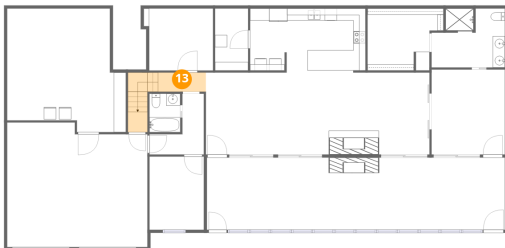

13 Floor 1 - Hall

Dimensions: 7'11" x 3'1"
Area: 25 sq. ft
Counted as living area: Yes

Heated: Yes
Finished: Yes
Enclosed: Yes
Contiguous: Yes
Permitted: Yes
Wet space: No
Addition: No
Conversion: No