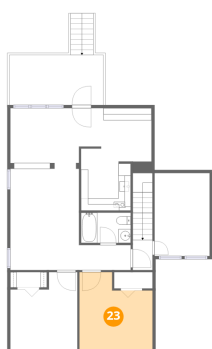

23 Floor 2 - Bedroom

Dimensions: 11'10" x 12'7"
Area: 149 sq. ft
Counted as living area: Yes

Heated: Yes
Finished: Yes
Enclosed: Yes
Contiguous: Yes
Permitted: Yes
Wet space: No
Addition: No
Conversion: No