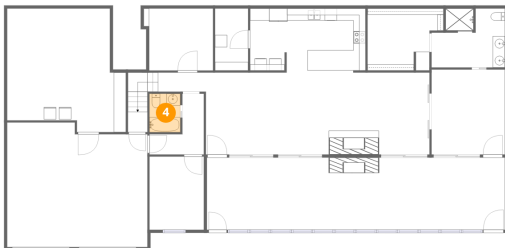

4 Floor 1 - Bath

Dimensions: 5'1" x 6'4"
Area: 32 sq. ft
Counted as living area: Yes

Heated: Yes
Finished: Yes
Enclosed: Yes
Contiguous: Yes
Permitted: Yes
Wet space: Yes
Addition: No
Conversion: No