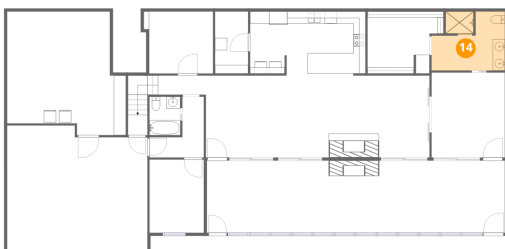

14 Floor 1 - Bath

Dimensions: 12'1" x 9'8"
Area: 117 sq. ft
Counted as living area: Yes

Heated: Yes
Finished: Yes
Enclosed: Yes
Contiguous: Yes
Permitted: Yes
Wet space: Yes
Addition: No
Conversion: No