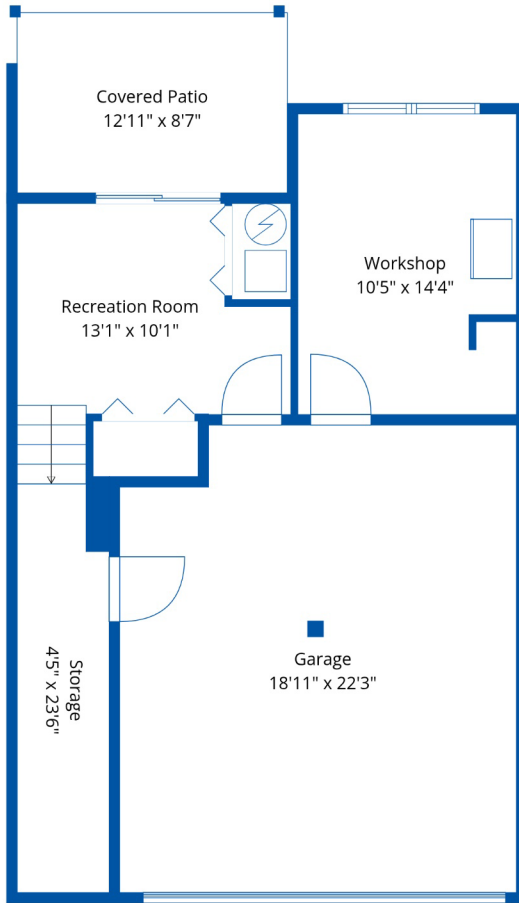

77 8881 Walters St

Lili Blackwell  
(778) 887-5454  
Liliblackwell@gmail.com

**Estimated Areas:**

Below Main: 432 sq. ft

Main Floor: 840 sq. ft

Above Main: 846 sq. ft

**Total: 2118 Sq. Ft**

## Estimated Areas:

Below Main: 432 sq. ft

Main Floor: 840 sq. ft

Above Main: 846 sq. ft

**Total: 2118 Sq. Ft**

77 8881 Walters St

Lili Blackwell  
(778) 887-5454  
Liliblackwell@gmail.com

**Estimated Areas:**

Below Main: 432 sq. ft

Main Floor: 840 sq. ft

Above Main: 846 sq. ft

**Total: 2118 Sq. Ft**

Below Main

Main Floor

Above Main

## Estimated Areas:

Below Main: 432 sq. ft

Main Floor: 840 sq. ft

Above Main: 846 sq. ft

**Total: 2118 Sq. Ft**