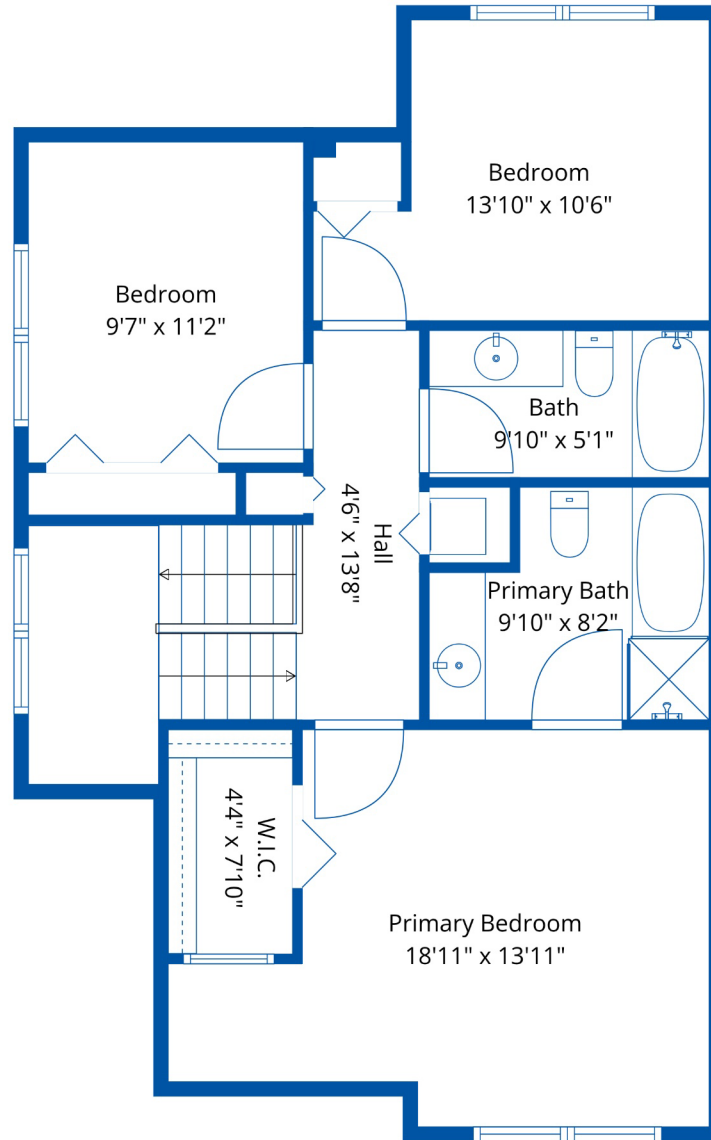

77 8881 Walters St

Lili Blackwell  
(778) 887-5454  
Liliblackwell@gmail.com

**Estimated Areas:**

Below Main: 432 sq. ft

Main Floor: 840 sq. ft

Above Main: 846 sq. ft

**Total: 2118 Sq. Ft**

## Estimated Areas:

Below Main: 432 sq. ft

Main Floor: 840 sq. ft

Above Main: 846 sq. ft

**Total: 2118 Sq. Ft**

77 8881 Walters St

Lili Blackwell  
(778) 887-5454  
Liliblackwell@gmail.com

**Estimated Areas:**

Below Main: 432 sq. ft

Main Floor: 840 sq. ft

Above Main: 846 sq. ft

**Total: 2118 Sq. Ft**

Below Main

Main Floor

Above Main

## Estimated Areas:

Below Main: 432 sq. ft

Main Floor: 840 sq. ft

Above Main: 846 sq. ft

**Total: 2118 Sq. Ft**