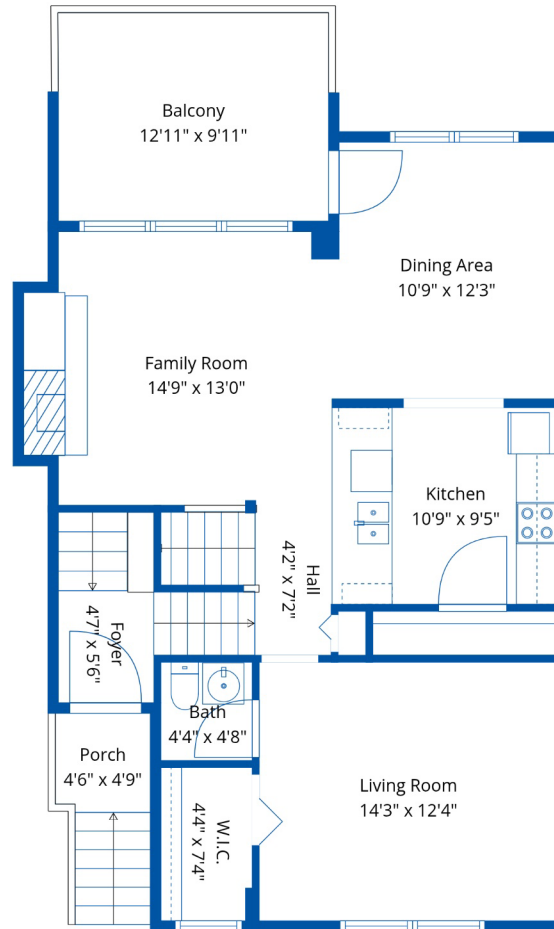

77 8881 Walters St

Lili Blackwell  
(778) 887-5454  
Liliblackwell@gmail.com

**Estimated Areas:**

Below Main: 432 sq. ft

Main Floor: 840 sq. ft

Above Main: 846 sq. ft

**Total: 2118 Sq. Ft**

## Estimated Areas:

Below Main: 432 sq. ft

Main Floor: 840 sq. ft

Above Main: 846 sq. ft

**Total: 2118 Sq. Ft**

77 8881 Walters St

Lili Blackwell  
(778) 887-5454  
Liliblackwell@gmail.com

**Estimated Areas:**

Below Main: 432 sq. ft

Main Floor: 840 sq. ft

Above Main: 846 sq. ft

**Total: 2118 Sq. Ft**

Below Main

Main Floor

Above Main

## Estimated Areas:

Below Main: 432 sq. ft

Main Floor: 840 sq. ft

Above Main: 846 sq. ft

**Total: 2118 Sq. Ft**