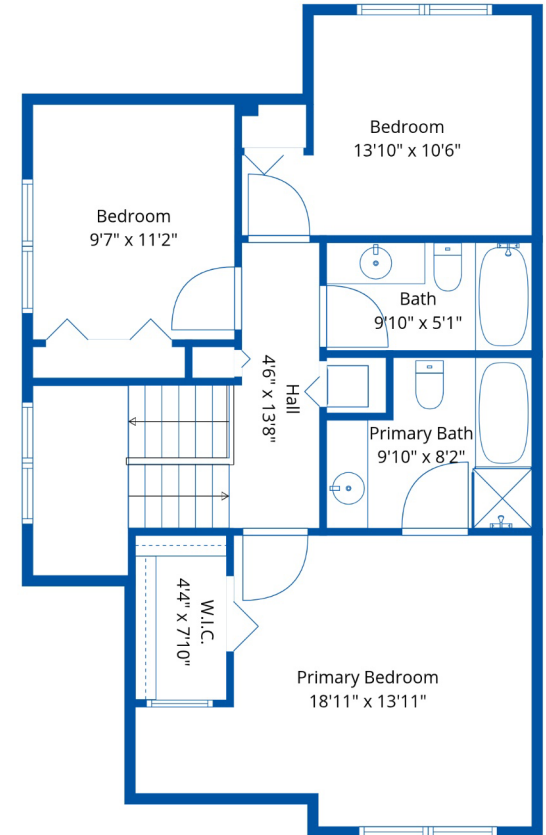

77 8881 Walters St

Lili Blackwell  
(778) 887-5454  
Liliblackwell@gmail.com

**Estimated Areas:**

Below Main: 432 sq. ft

Main Floor: 840 sq. ft

Above Main: 846 sq. ft

**Total: 2118 Sq. Ft**

## Estimated Areas:

Below Main: 432 sq. ft

Main Floor: 840 sq. ft

Above Main: 846 sq. ft

**Total: 2118 Sq. Ft**

77 8881 Walters St

Lili Blackwell  
(778) 887-5454  
Liliblackwell@gmail.com

**Estimated Areas:**

Below Main: 432 sq. ft

Main Floor: 840 sq. ft

Above Main: 846 sq. ft

**Total: 2118 Sq. Ft**

Below Main

Main Floor

Above Main

## Estimated Areas:

Below Main: 432 sq. ft

Main Floor: 840 sq. ft

Above Main: 846 sq. ft

**Total: 2118 Sq. Ft**