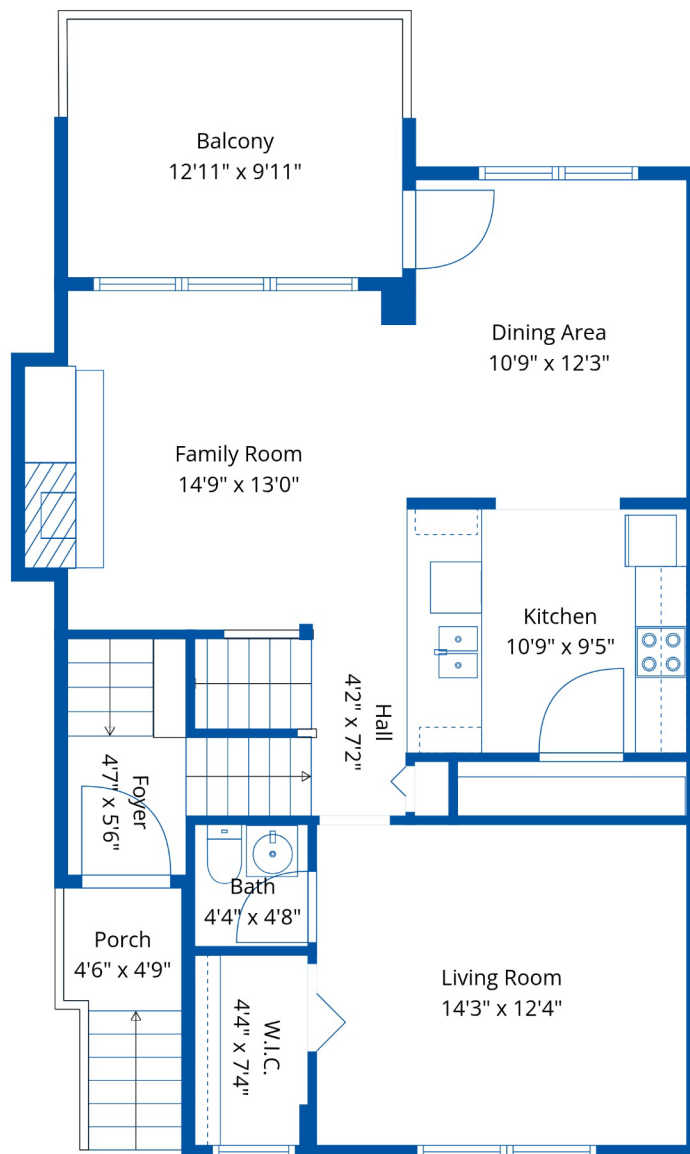

77 8881 Walters St

Lili Blackwell  
(778) 887-5454  
Liliblackwell@gmail.com

**Estimated Areas:**

Below Main: 432 sq. ft

Main Floor: 840 sq. ft

Above Main: 846 sq. ft

**Total: 2118 Sq. Ft**

## Estimated Areas:

Below Main: 432 sq. ft

Main Floor: 840 sq. ft

Above Main: 846 sq. ft

**Total: 2118 Sq. Ft**

77 8881 Walters St

Lili Blackwell  
(778) 887-5454  
Liliblackwell@gmail.com

**Estimated Areas:**

Below Main: 432 sq. ft

Main Floor: 840 sq. ft

Above Main: 846 sq. ft

**Total: 2118 Sq. Ft**

Below Main

Main Floor

Above Main

## Estimated Areas:

Below Main: 432 sq. ft

Main Floor: 840 sq. ft

Above Main: 846 sq. ft

**Total: 2118 Sq. Ft**