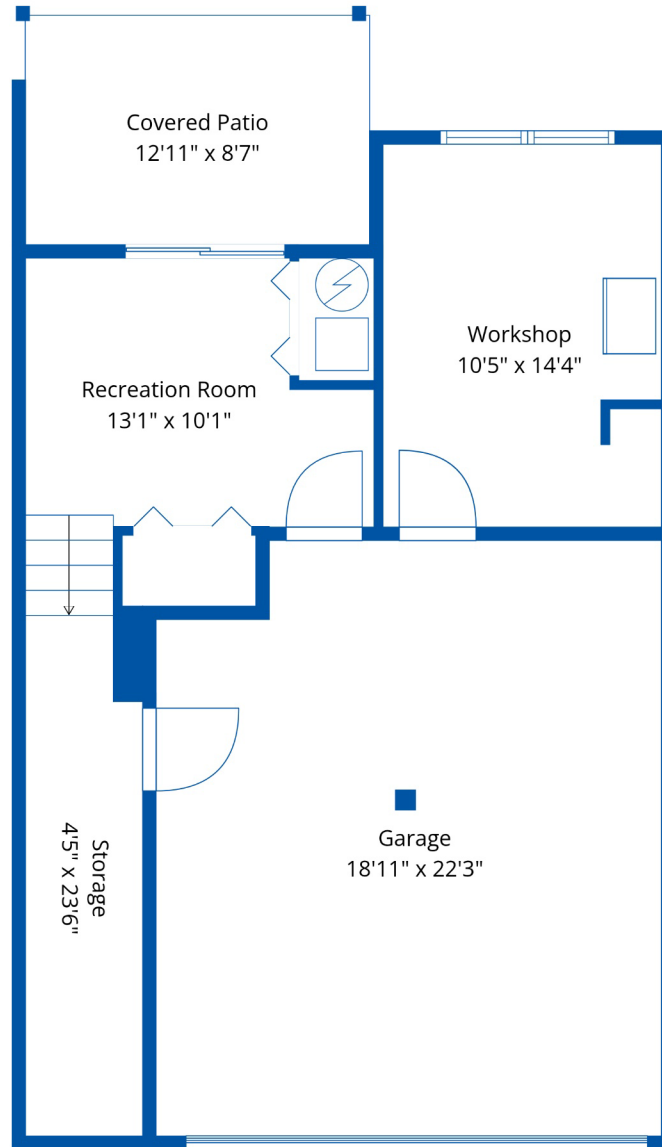

77 8881 Walters St

Lili Blackwell  
(778) 887-5454  
Liliblackwell@gmail.com

**Estimated Areas:**

Below Main: 432 sq. ft

Main Floor: 840 sq. ft

Above Main: 846 sq. ft

**Total: 2118 Sq. Ft**

## Estimated Areas:

Below Main: 432 sq. ft

Main Floor: 840 sq. ft

Above Main: 846 sq. ft

**Total: 2118 Sq. Ft**

77 8881 Walters St

Lili Blackwell  
(778) 887-5454  
Liliblackwell@gmail.com

**Estimated Areas:**

Below Main: 432 sq. ft

Main Floor: 840 sq. ft

Above Main: 846 sq. ft

**Total: 2118 Sq. Ft**

Below Main

Main Floor

Above Main

## Estimated Areas:

Below Main: 432 sq. ft

Main Floor: 840 sq. ft

Above Main: 846 sq. ft

**Total: 2118 Sq. Ft**