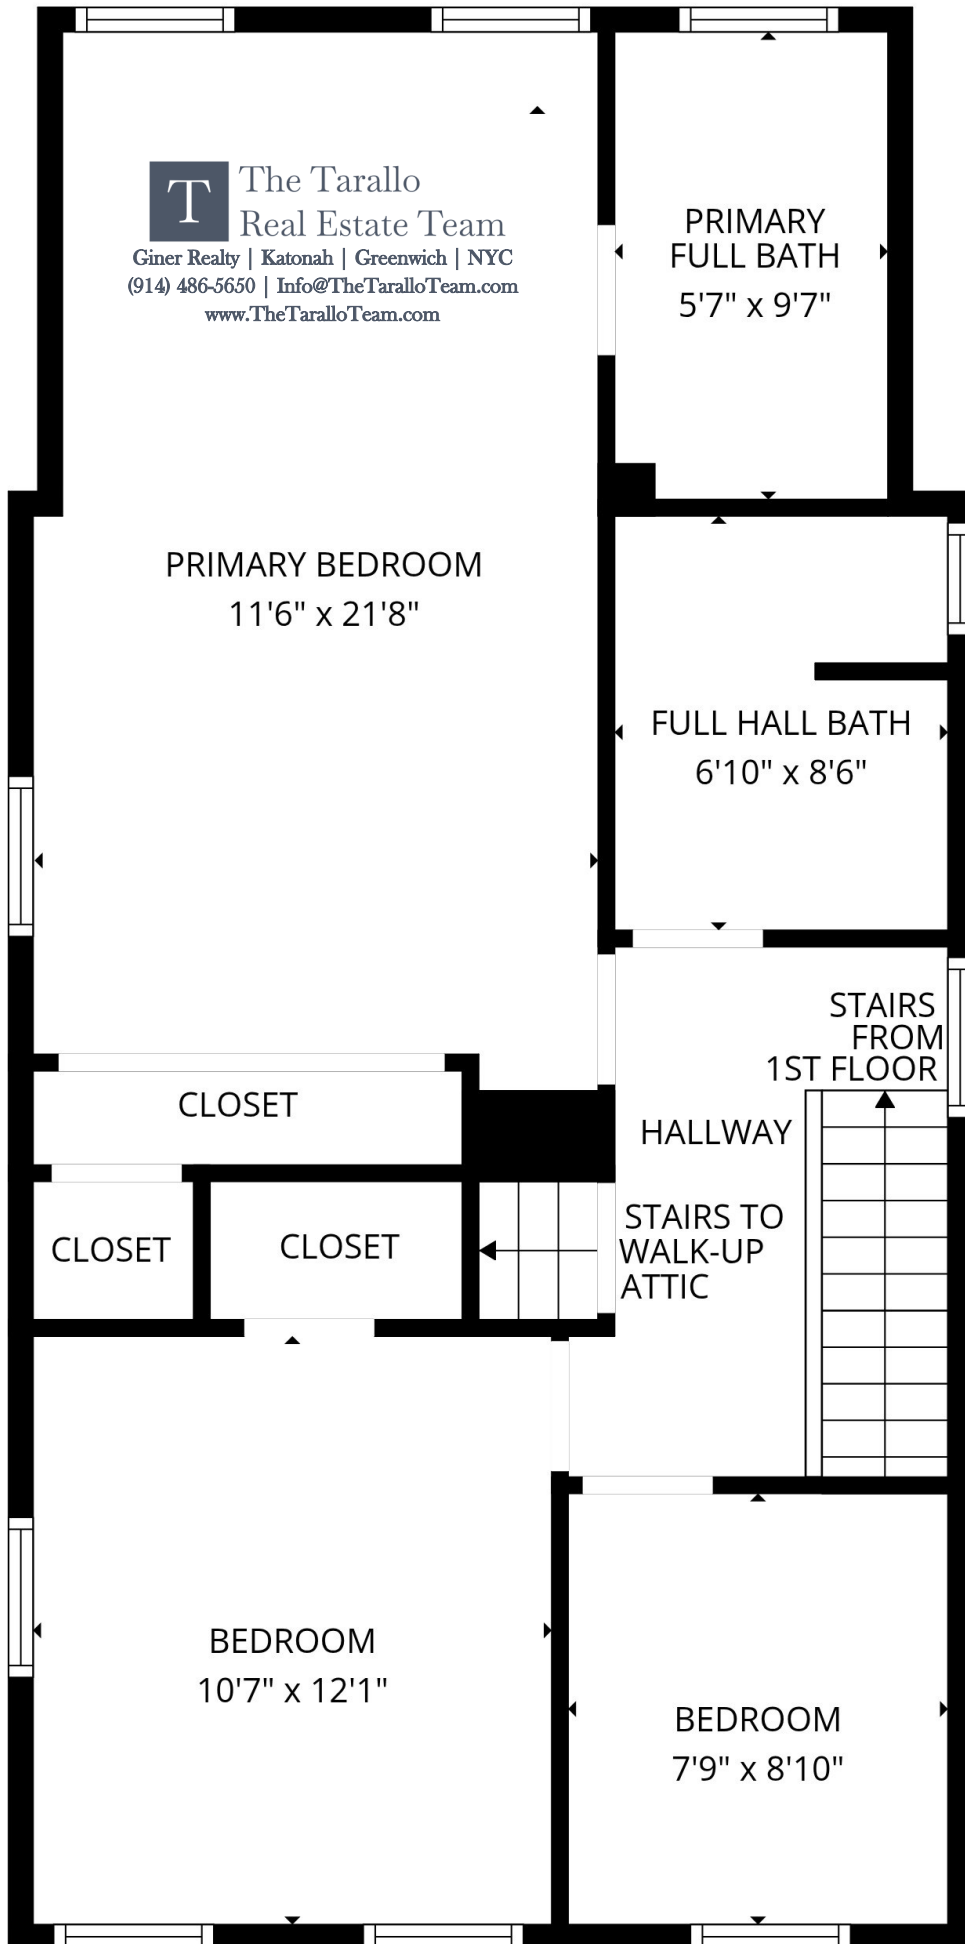

2ND FLOOR

The Tarallo
Real Estate Team

Giner Realty | Katonah | Greenwich | NYC
(914) 486-5650 | Info@TheTaralloTeam.com
www.TheTaralloTeam.com