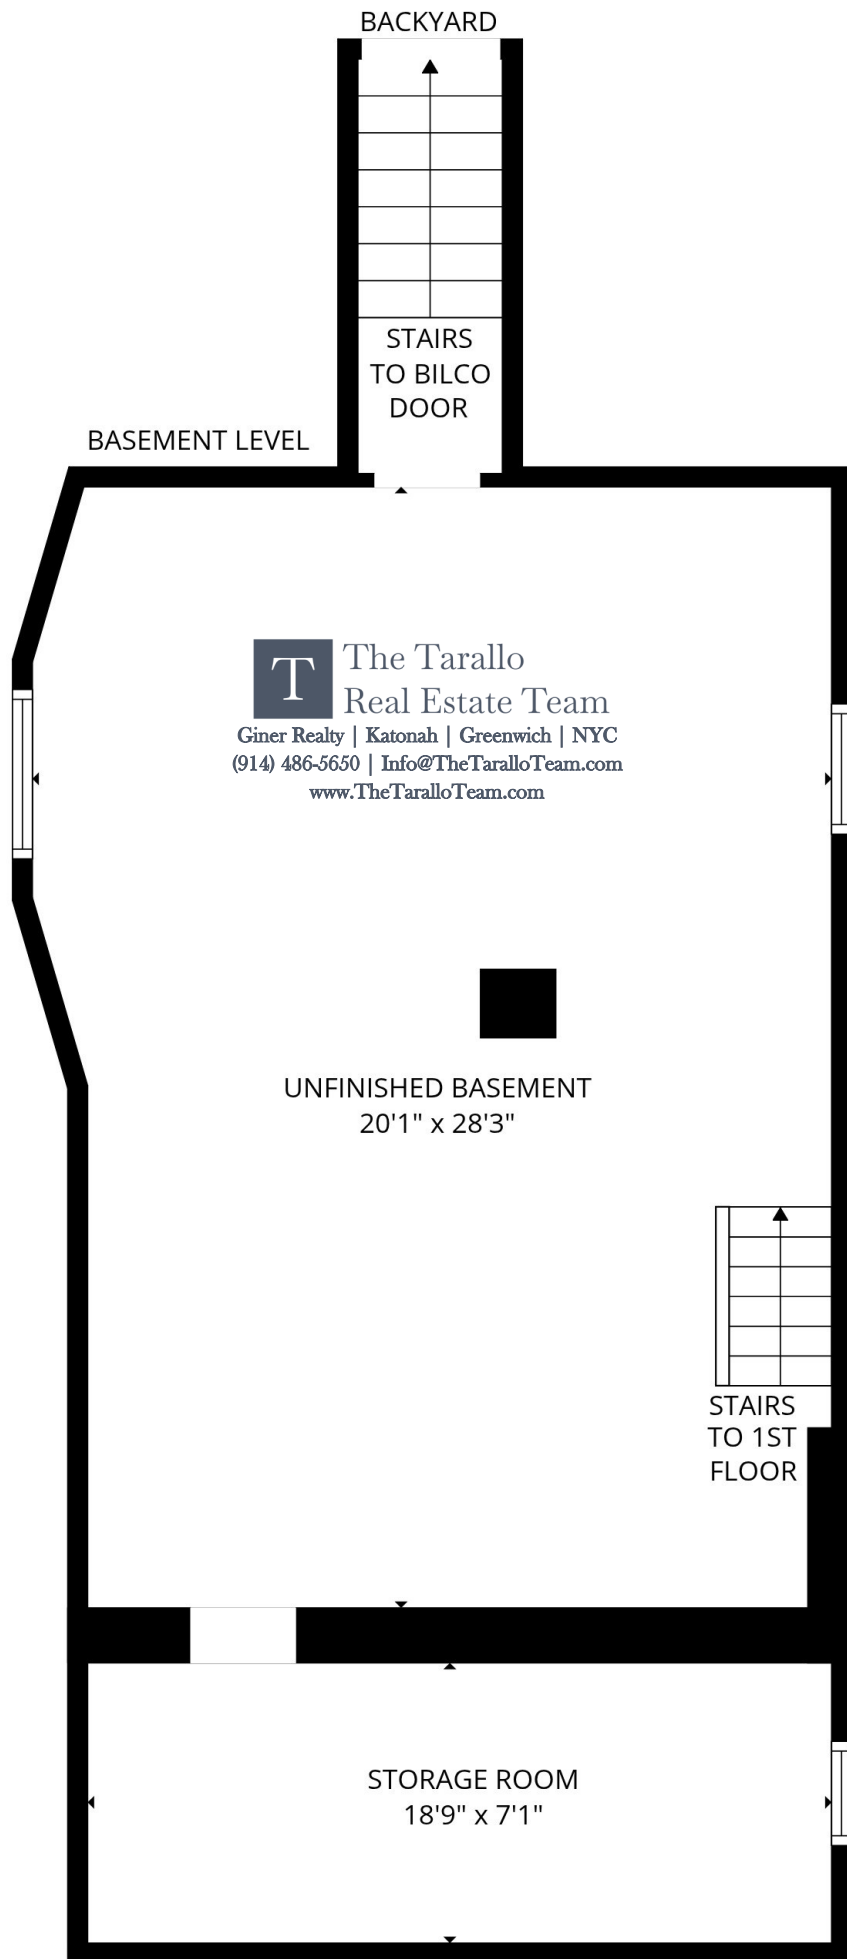

ATTIC LEVEL

The Tarallo
Real Estate Team

Giner Realty | Katonah | Greenwich | NYC
(914) 486-5650 | Info@TheTaralloTeam.com
www.TheTaralloTeam.com

WALK-UP ATTIC
17'3" x 28'10"

STAIRS
FROM 2ND
FLOOR

 The Tarallo
Real Estate Team
Giner Realty | Katonah | Greenwich | NYC
(914) 486-5650 | Info@TheTaralloTeam.com
www.TheTaralloTeam.com