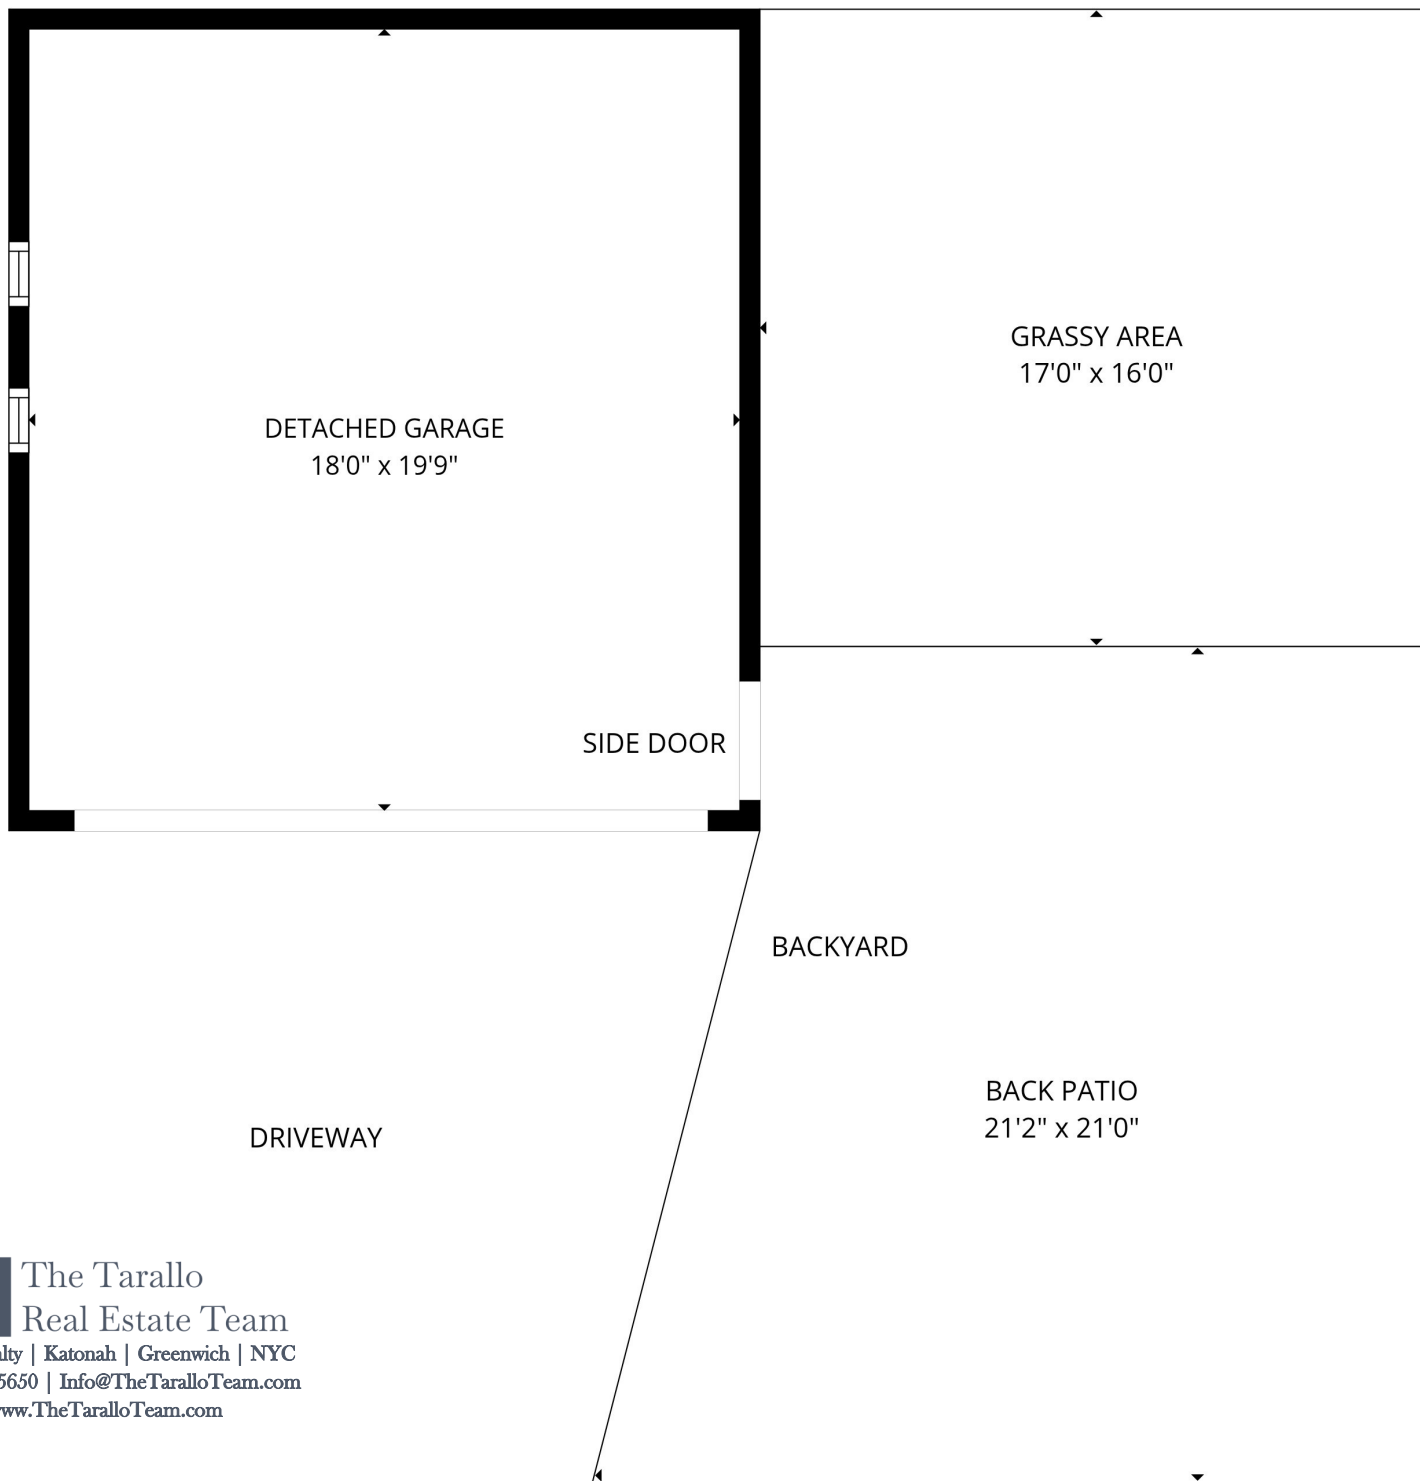

ATTIC LEVEL

The Tarallo
Real Estate Team

Giner Realty | Katonah | Greenwich | NYC
(914) 486-5650 | Info@TheTaralloTeam.com
www.TheTaralloTeam.com

WALK-UP ATTIC
17'3" x 28'10"

STAIRS
FROM 2ND
FLOOR

 The Tarallo
Real Estate Team
Giner Realty | Katonah | Greenwich | NYC
(914) 486-5650 | Info@TheTaralloTeam.com
www.TheTaralloTeam.com