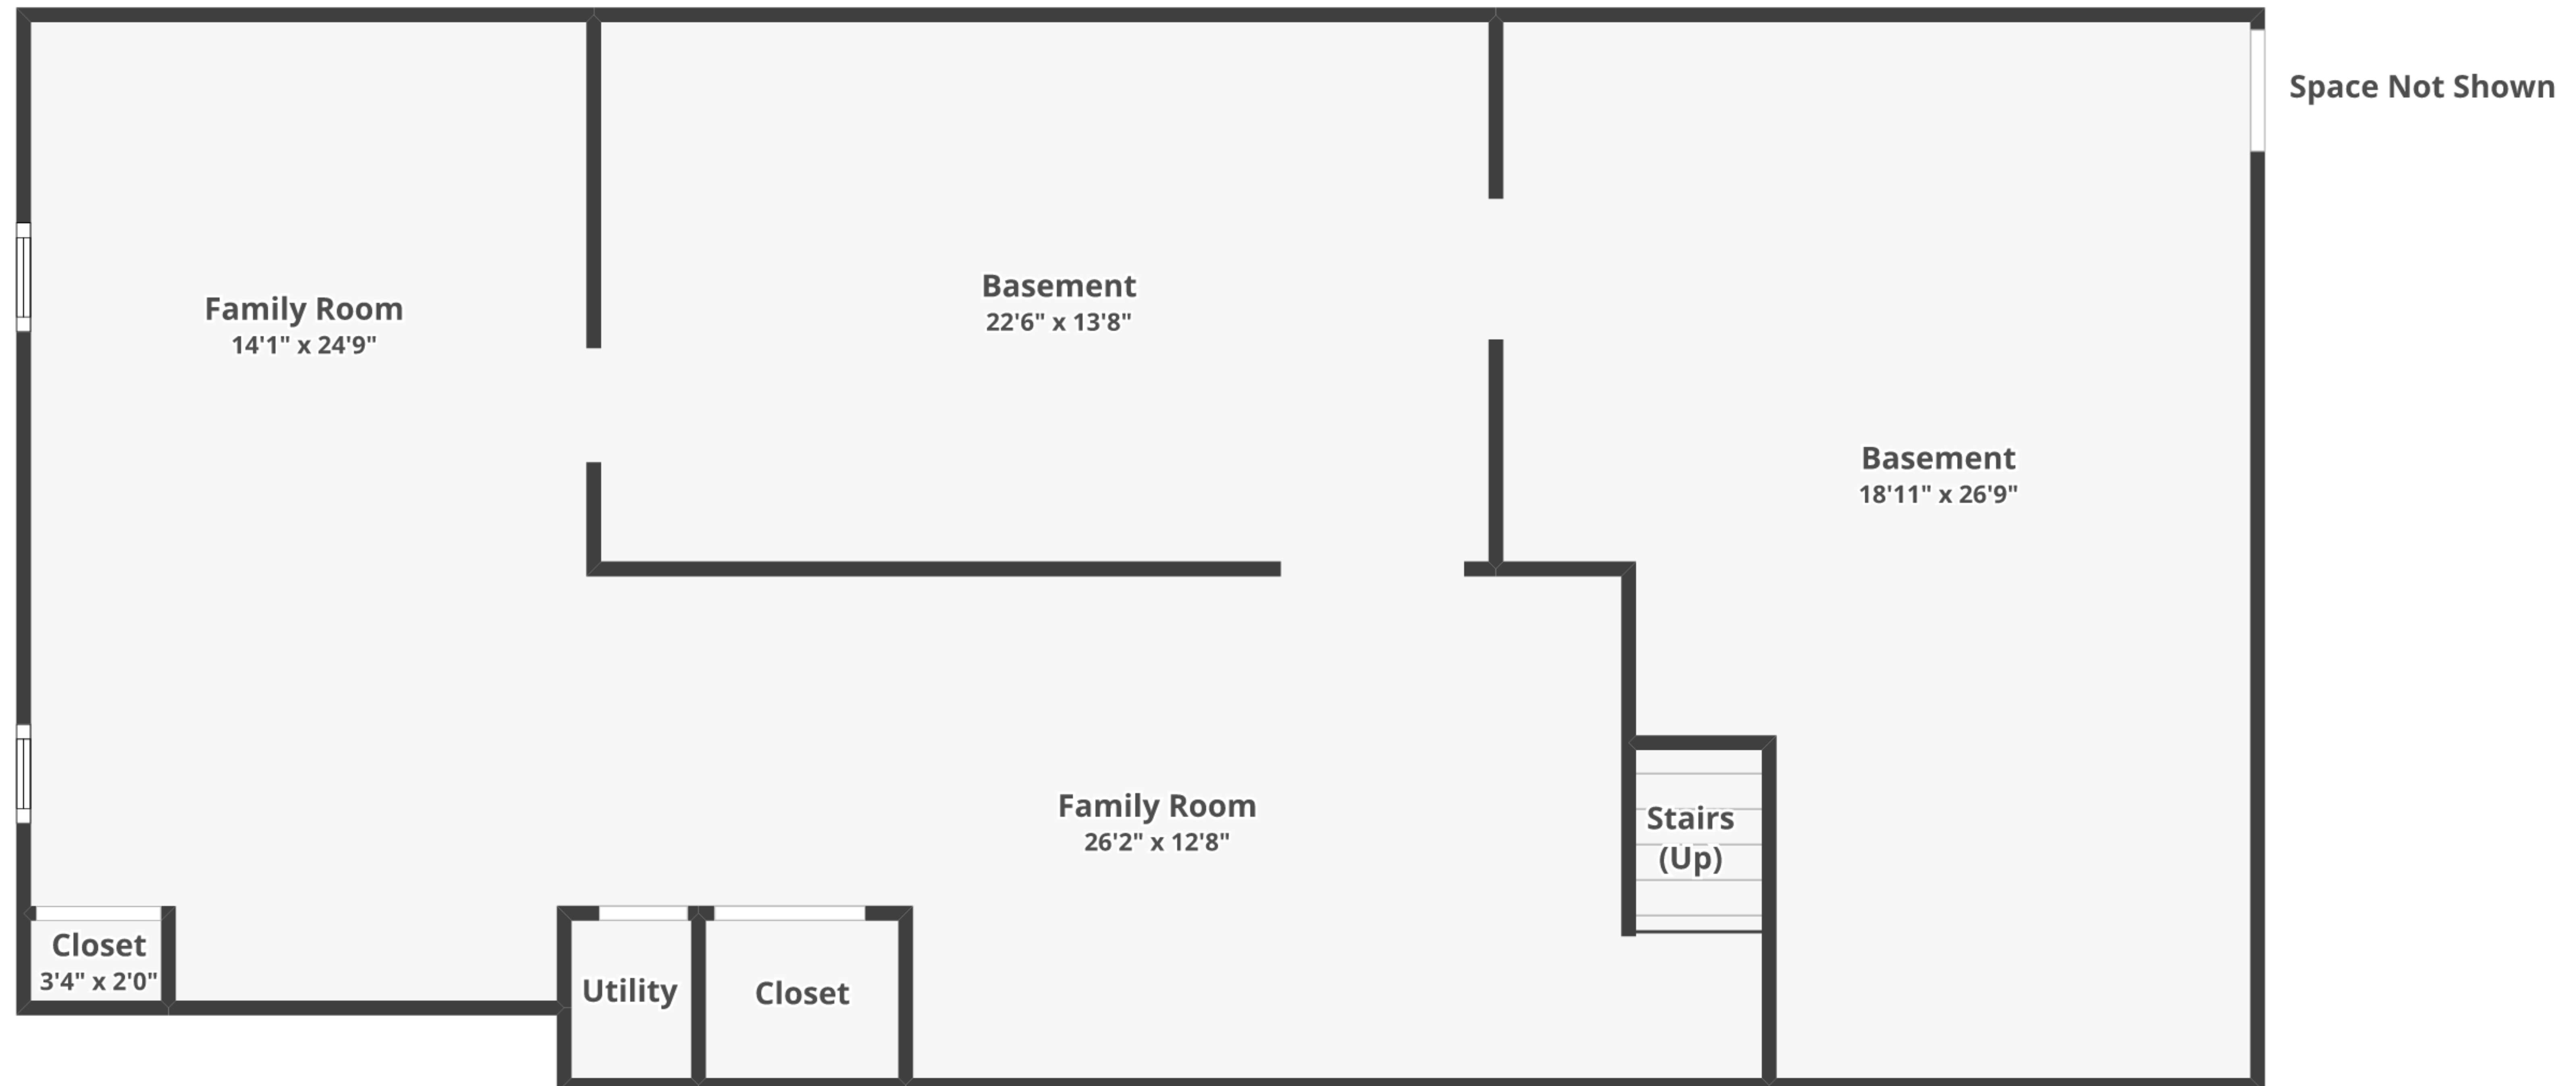

22 Jack And Jill Dr, Schuylkill Haven, PA 17972

Total finished area: ~4,384.45 sq. ft.

Total unfinished area: ~7.14 sq. ft.

Basement

Finished area: ~1,434.29 sq. ft.

Unfinished area: ~0 sq. ft.