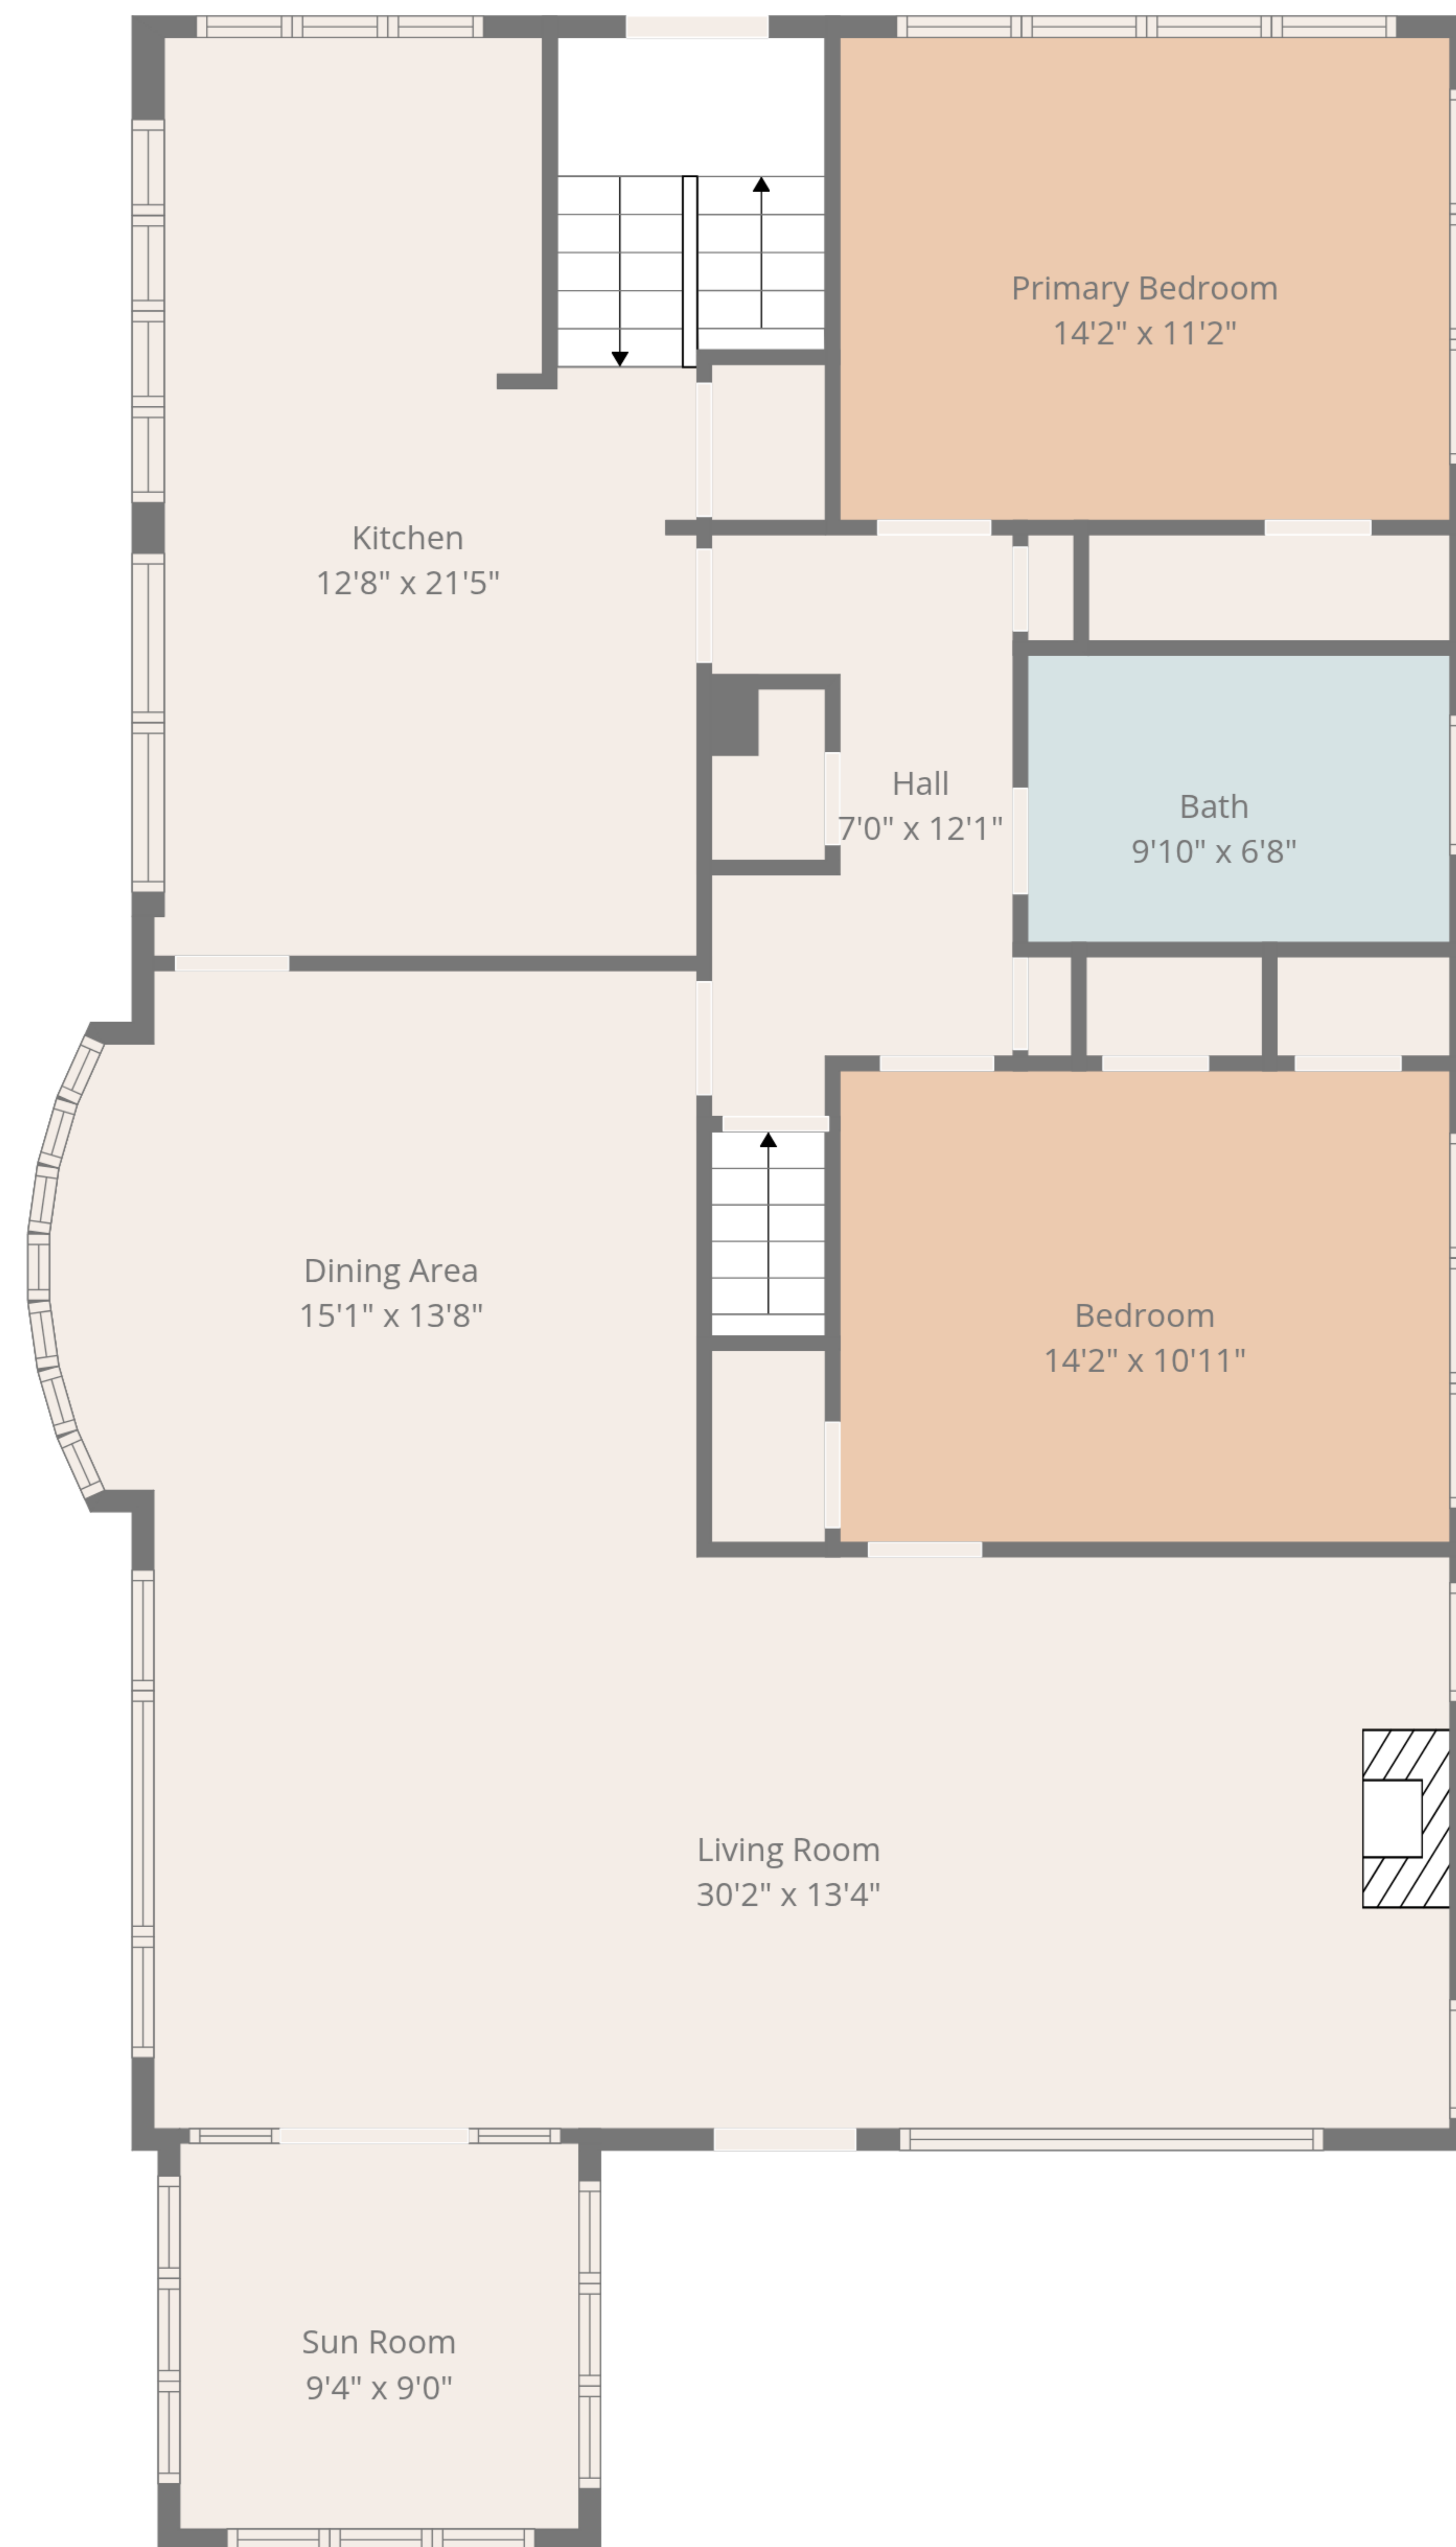

TOTAL: 3040 sq. ft

1st floor: 1467 sq. ft, 2nd floor: 1573 sq. ft

EXCLUDED AREAS: UTILITY: 31 sq. ft, FIREPLACE: 6 sq. ft, WALLS: 177 sq. ft

TOTAL: 3040 sq. ft

1st floor: 1467 sq. ft, 2nd floor: 1573 sq. ft

EXCLUDED AREAS: UTILITY: 31 sq. ft, FIREPLACE: 6 sq. ft, WALLS: 177 sq. ft

1st Floor

2nd Floor

TOTAL: 3040 sq. ft
 1st floor: 1467 sq. ft, 2nd floor: 1573 sq. ft
 EXCLUDED AREAS: UTILITY: 31 sq. ft, FIREPLACE: 6 sq. ft, WALLS: 177 sq. ft