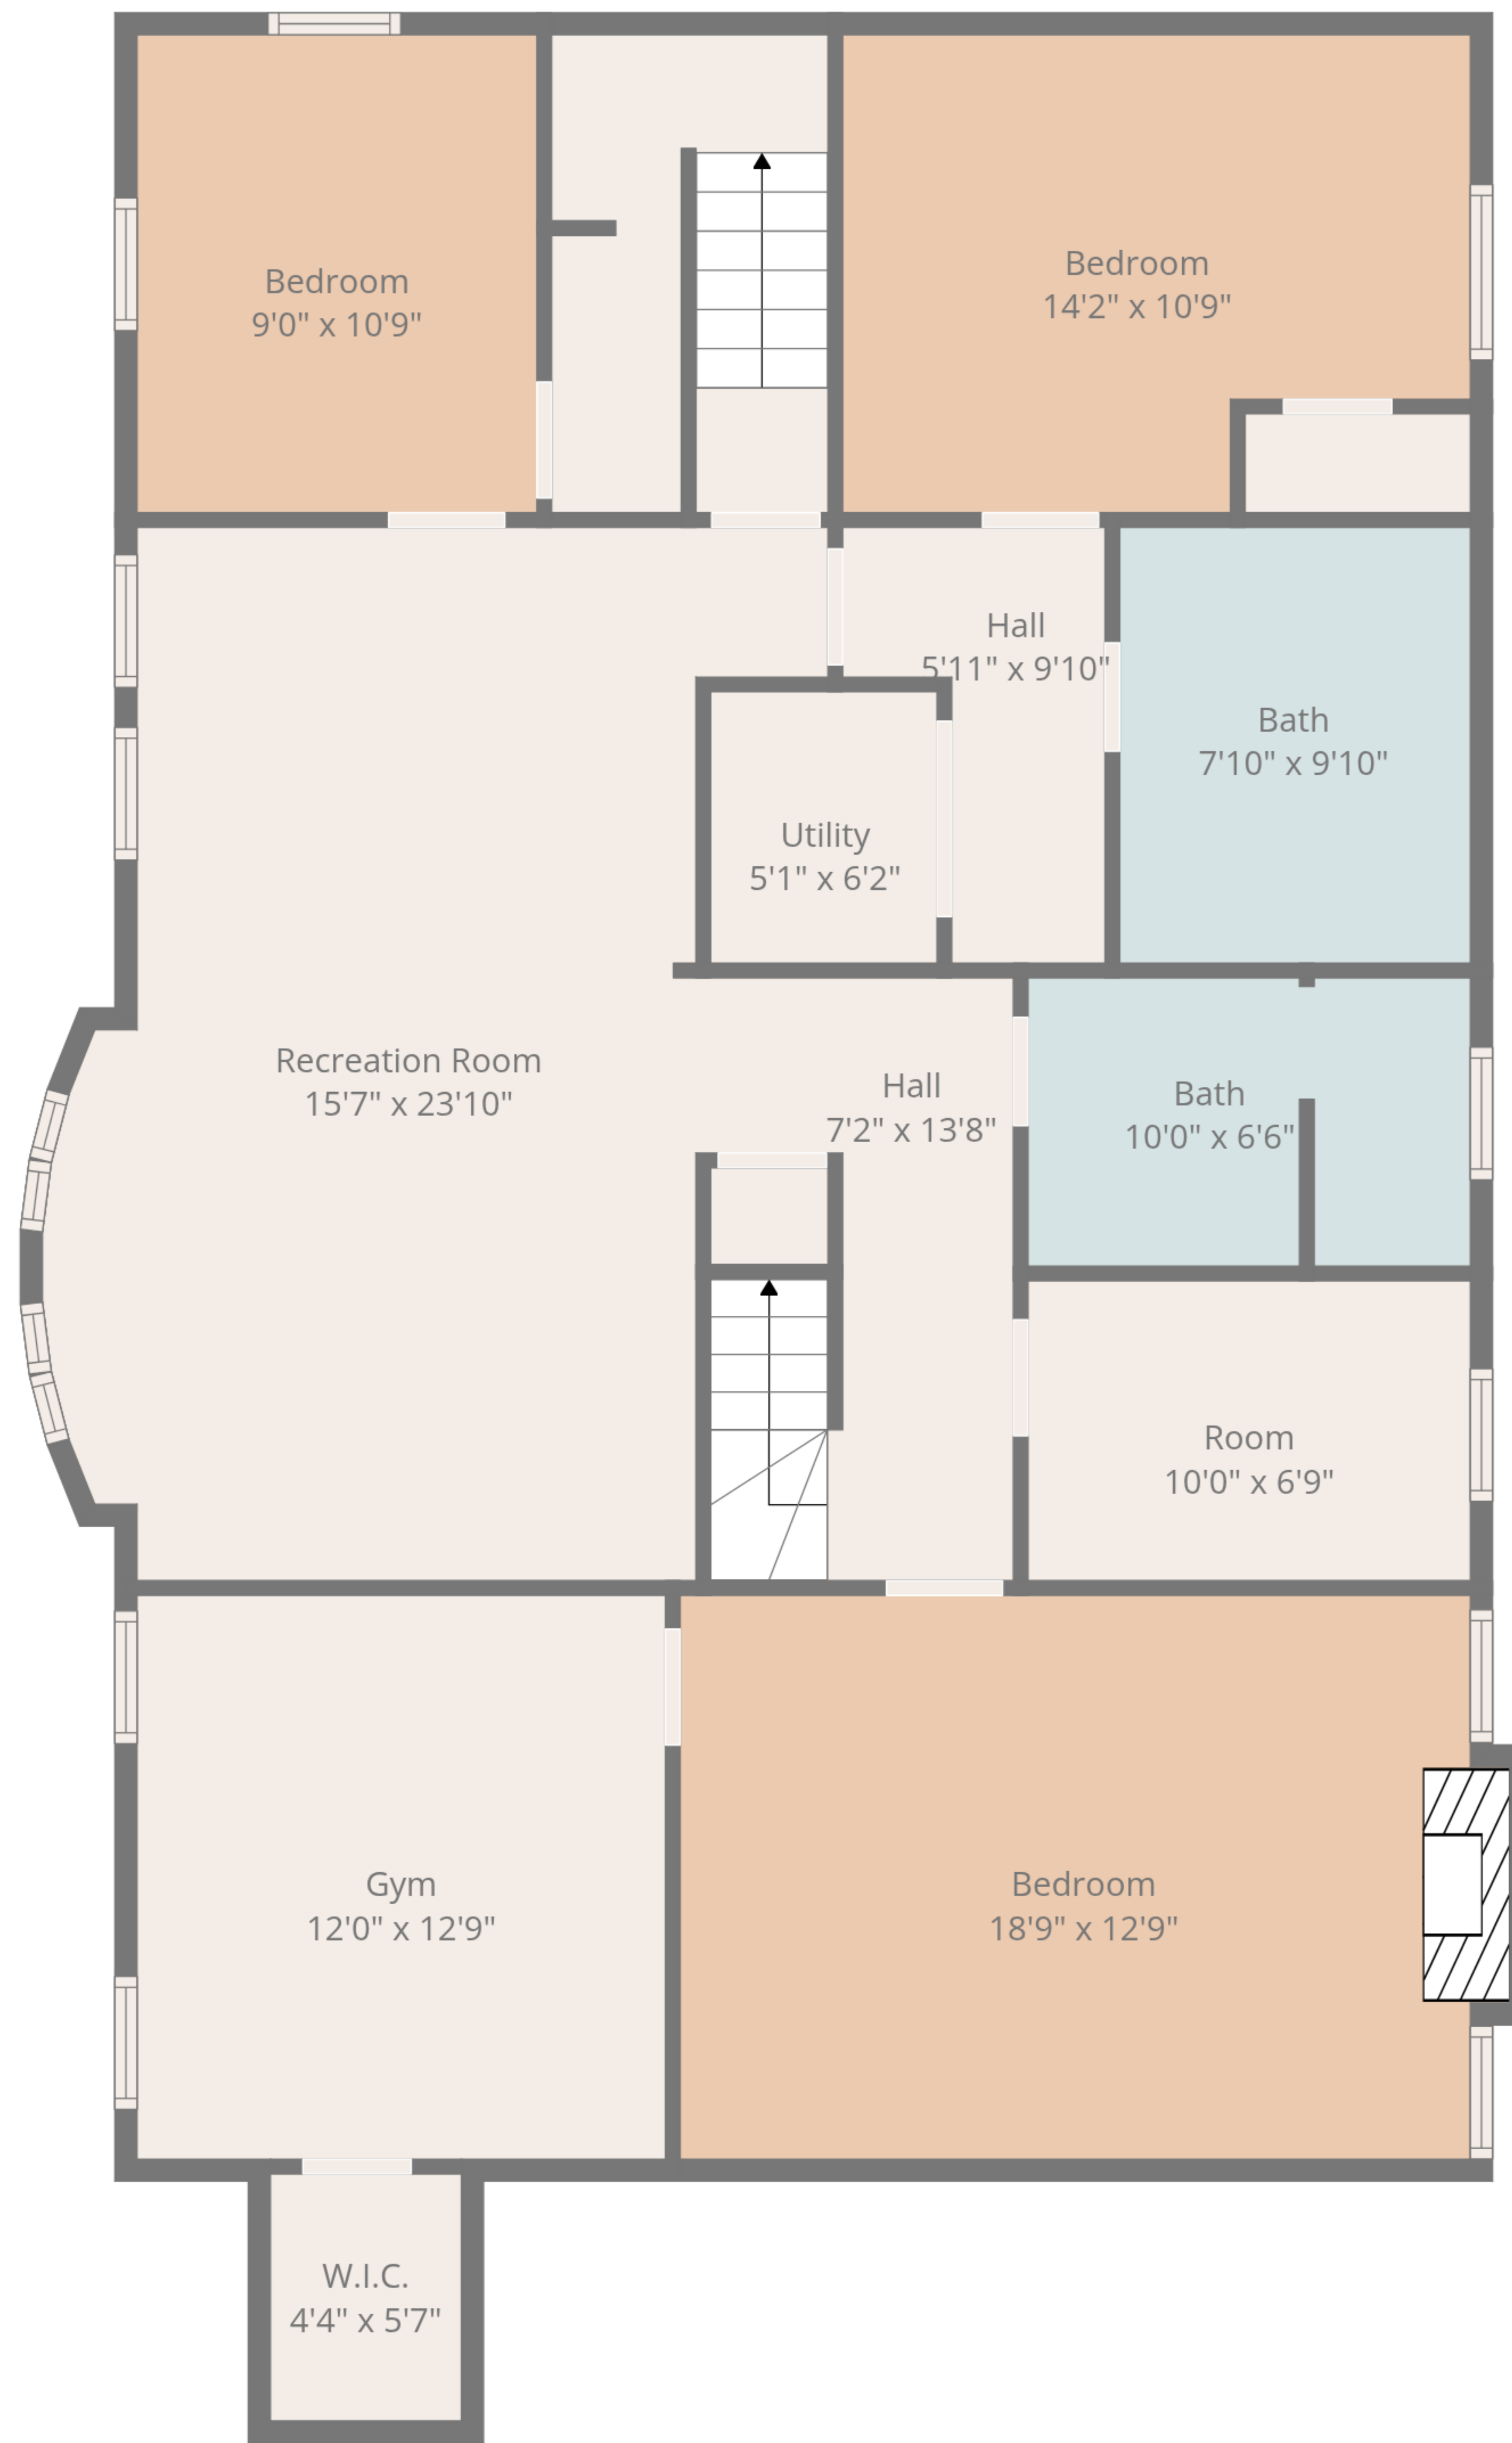

TOTAL: 3040 sq. ft

1st floor: 1467 sq. ft, 2nd floor: 1573 sq. ft

EXCLUDED AREAS: UTILITY: 31 sq. ft, FIREPLACE: 6 sq. ft, WALLS: 177 sq. ft

TOTAL: 3040 sq. ft

1st floor: 1467 sq. ft, 2nd floor: 1573 sq. ft

EXCLUDED AREAS: UTILITY: 31 sq. ft, FIREPLACE: 6 sq. ft, WALLS: 177 sq. ft

1st Floor

2nd Floor

TOTAL: 3040 sq. ft
 1st floor: 1467 sq. ft, 2nd floor: 1573 sq. ft
 EXCLUDED AREAS: UTILITY: 31 sq. ft, FIREPLACE: 6 sq. ft, WALLS: 177 sq. ft