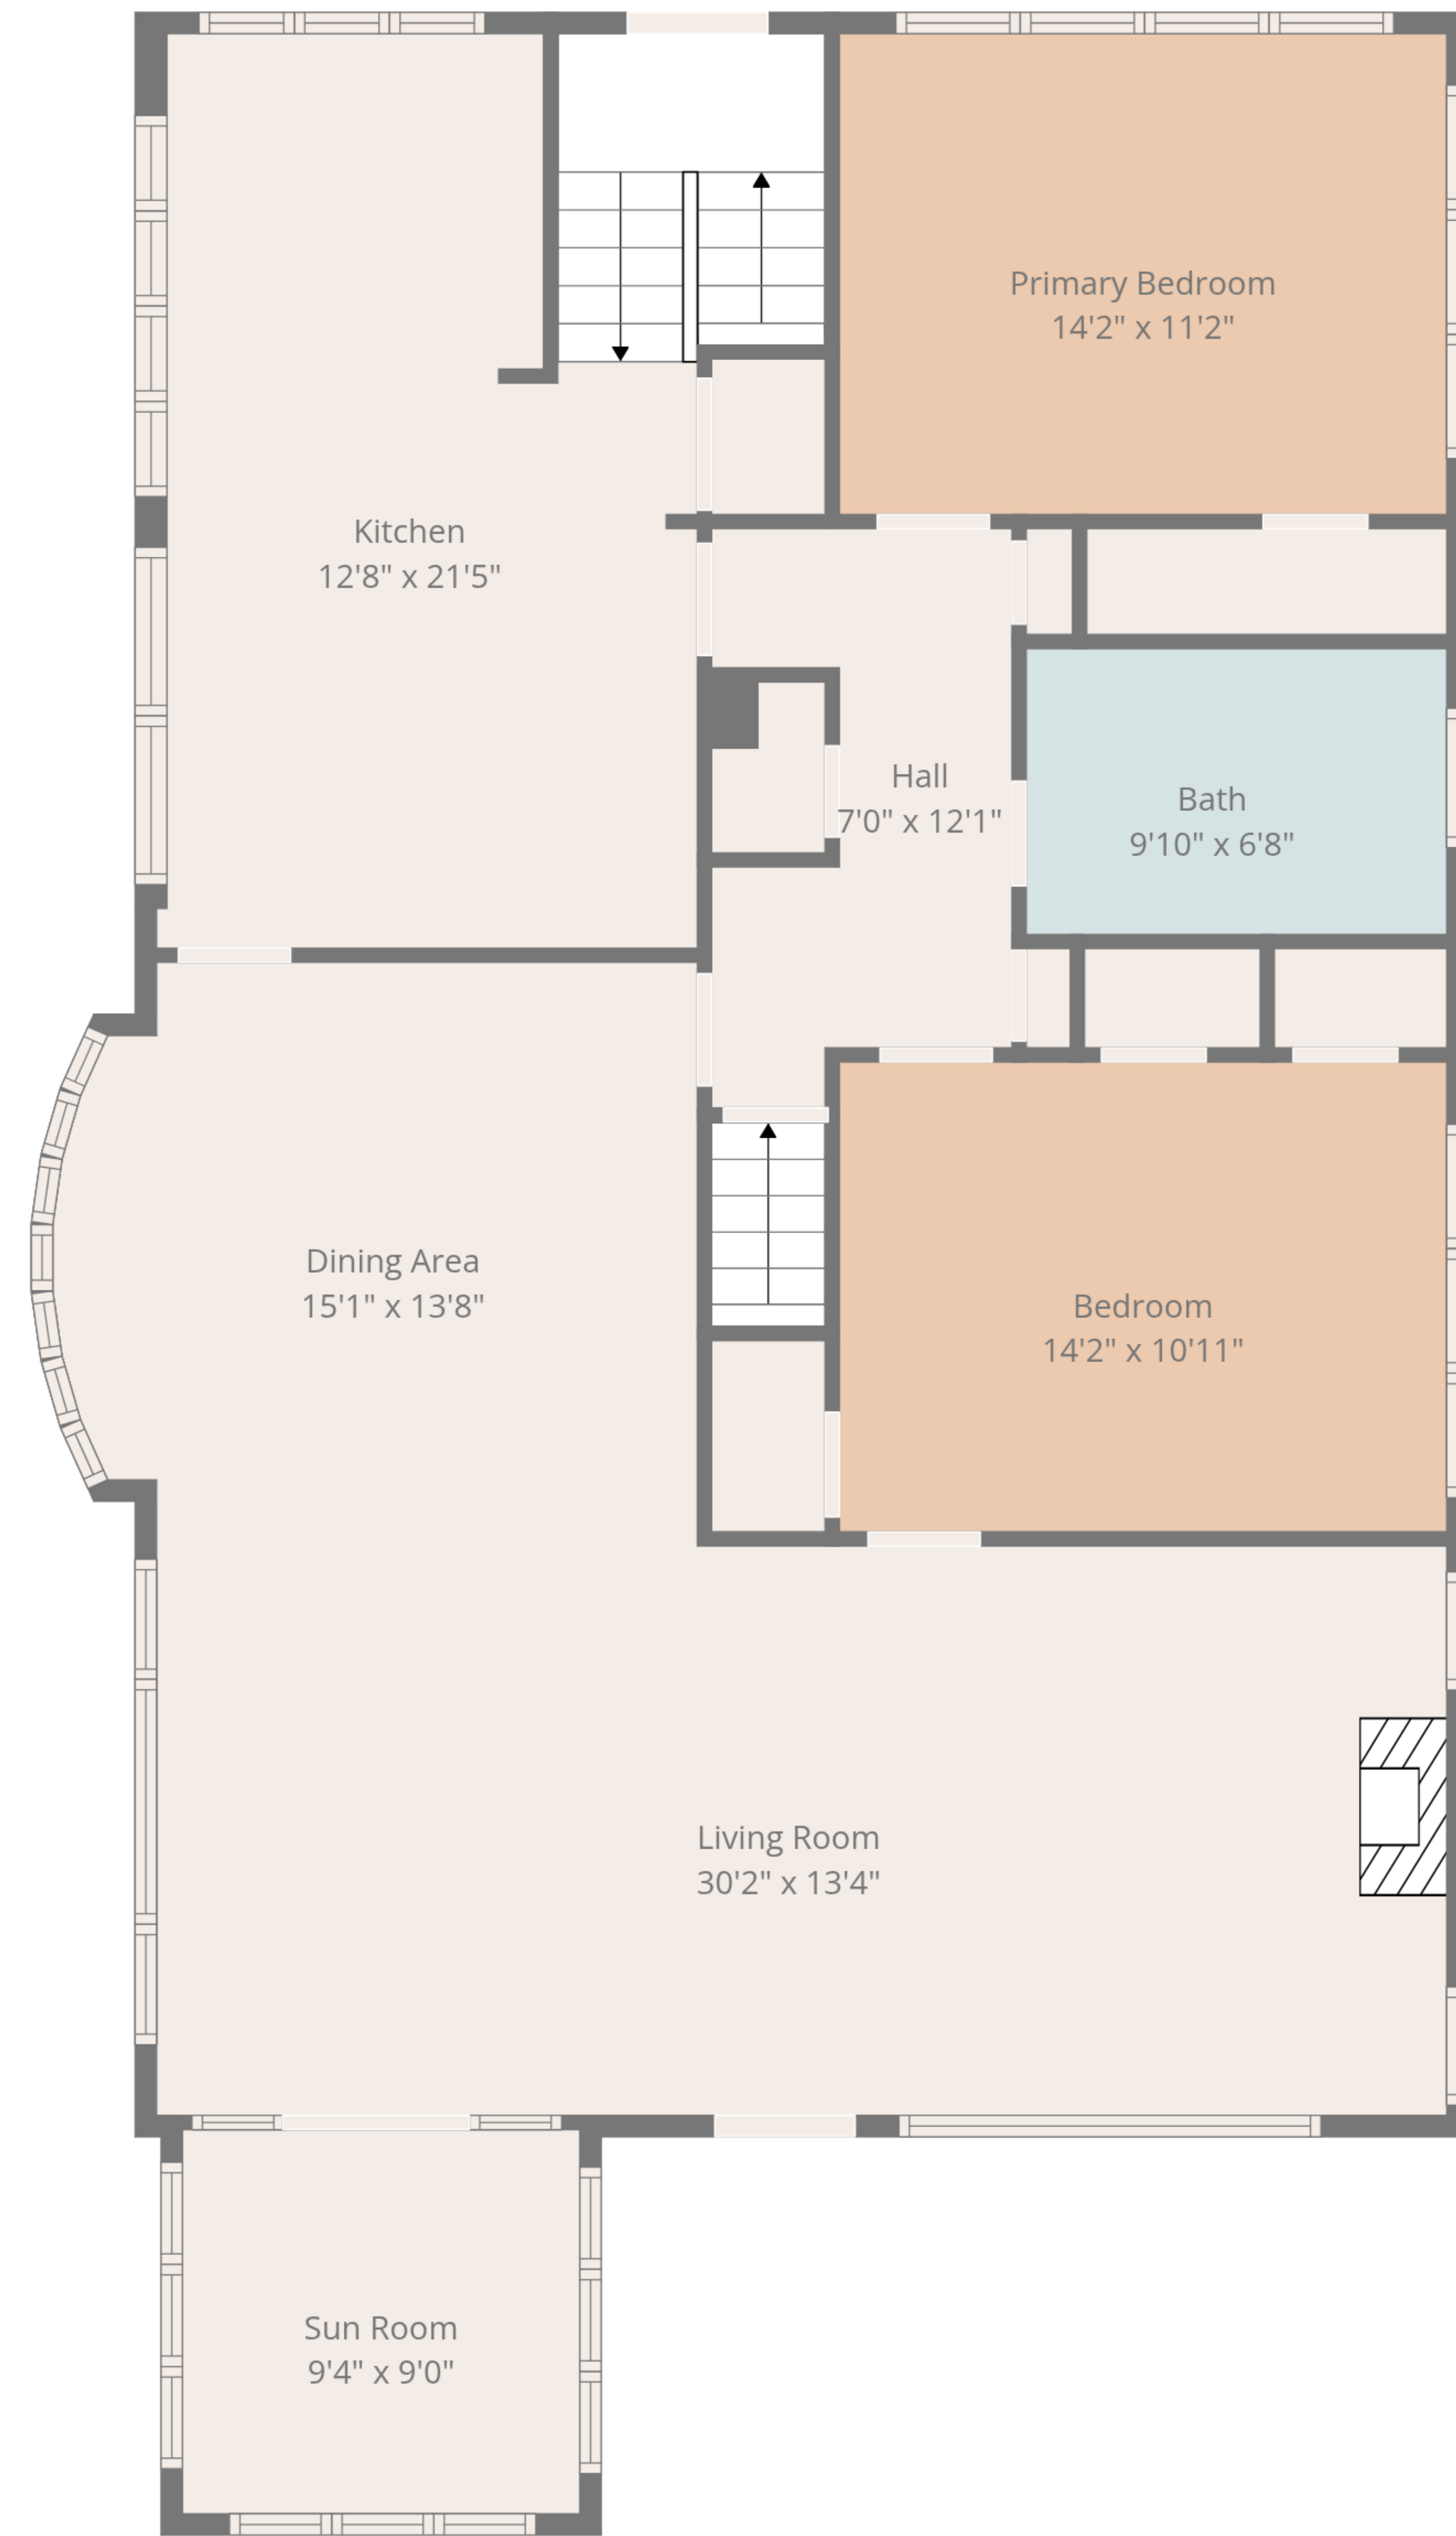

TOTAL: 3040 sq. ft

1st floor: 1467 sq. ft, 2nd floor: 1573 sq. ft

EXCLUDED AREAS: UTILITY: 31 sq. ft, FIREPLACE: 6 sq. ft, WALLS: 177 sq. ft

TOTAL: 3040 sq. ft

1st floor: 1467 sq. ft, 2nd floor: 1573 sq. ft

EXCLUDED AREAS: UTILITY: 31 sq. ft, FIREPLACE: 6 sq. ft, WALLS: 177 sq. ft

1st Floor

2nd Floor

TOTAL: 3040 sq. ft
 1st floor: 1467 sq. ft, 2nd floor: 1573 sq. ft
 EXCLUDED AREAS: UTILITY: 31 sq. ft, FIREPLACE: 6 sq. ft, WALLS: 177 sq. ft