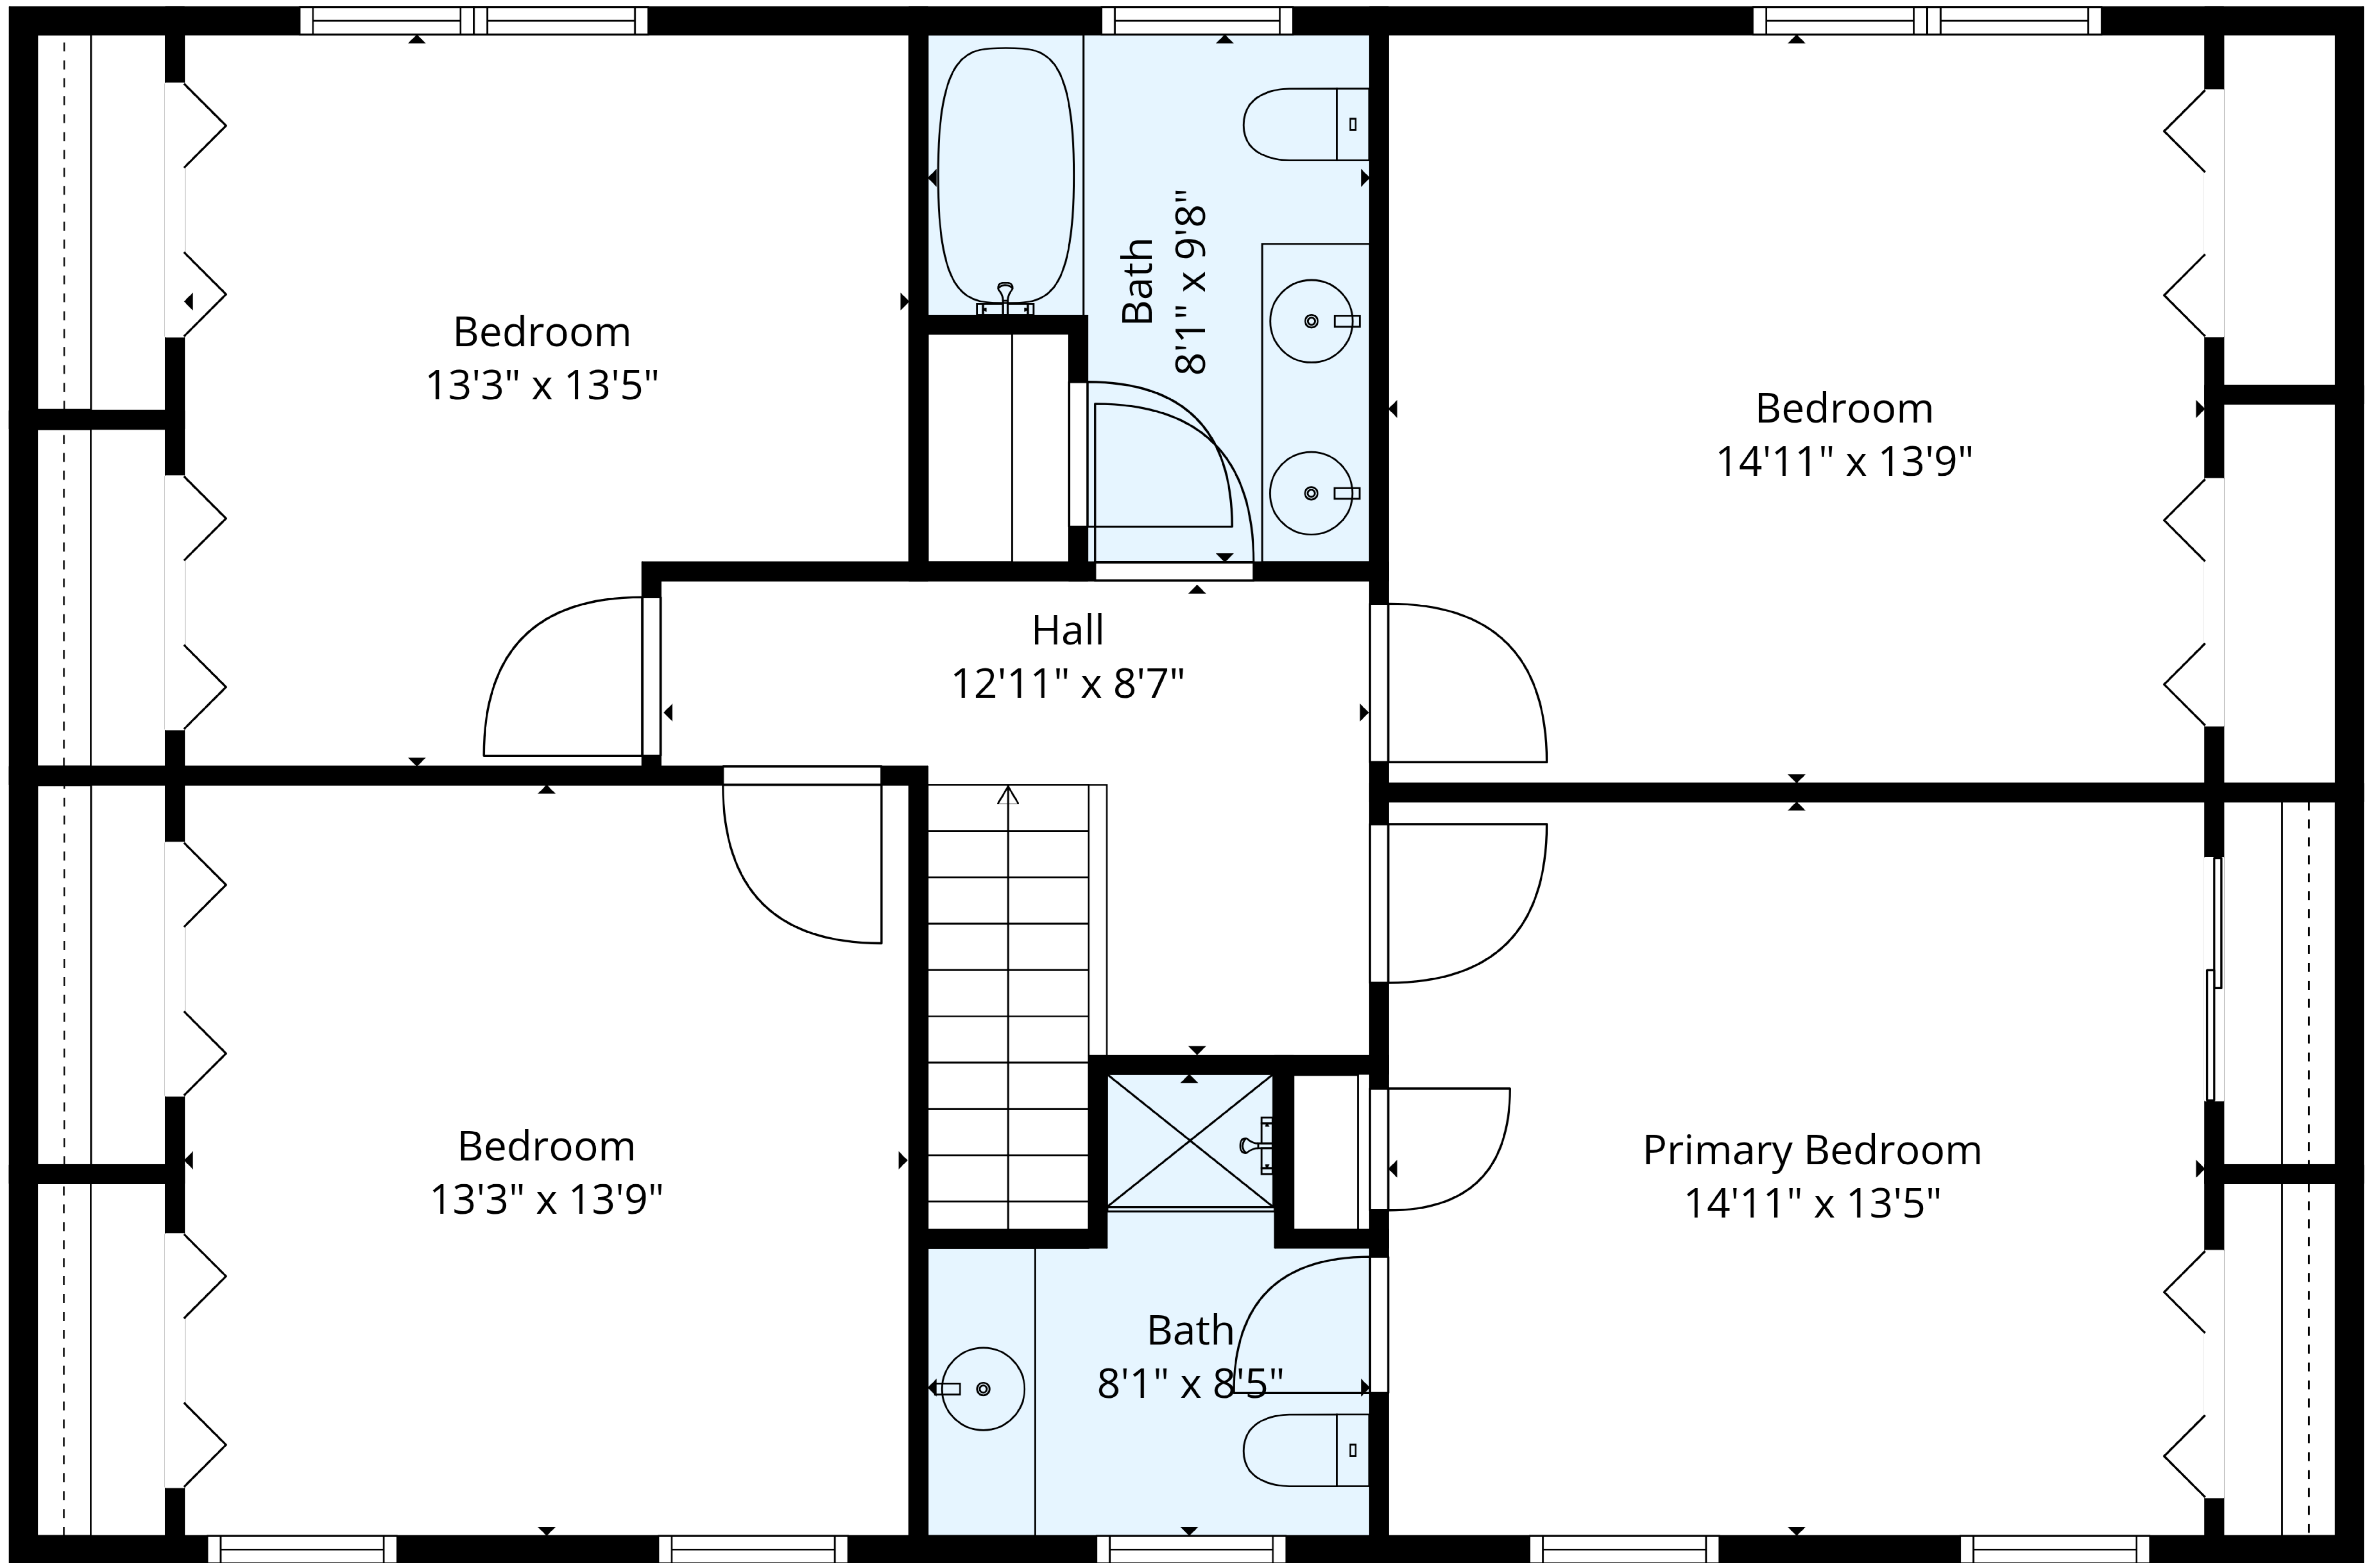

TOTAL: 2316 sq. ft

Ground floor: 1159 sq. ft, 1st floor: 1157 sq. ft

EXCLUDED AREAS: GARAGE: 489 sq. ft, SCREENED PORCH: 153 sq. ft, FIREPLACE: 11 sq. ft,
WALLS: 188 sq. ft

TOTAL: 2316 sq. ft

Ground floor: 1159 sq. ft, 1st floor: 1157 sq. ft

EXCLUDED AREAS: GARAGE: 489 sq. ft, SCREENED PORCH: 153 sq. ft, FIREPLACE: 11 sq. ft,
WALLS: 188 sq. ft

1st Floor

Ground Floor

TOTAL: 2316 sq. ft

Ground floor: 1159 sq. ft, 1st floor: 1157 sq. ft

EXCLUDED AREAS: GARAGE: 489 sq. ft, SCREENED PORCH: 153 sq. ft, FIREPLACE: 11 sq. ft, WALLS: 188 sq. ft