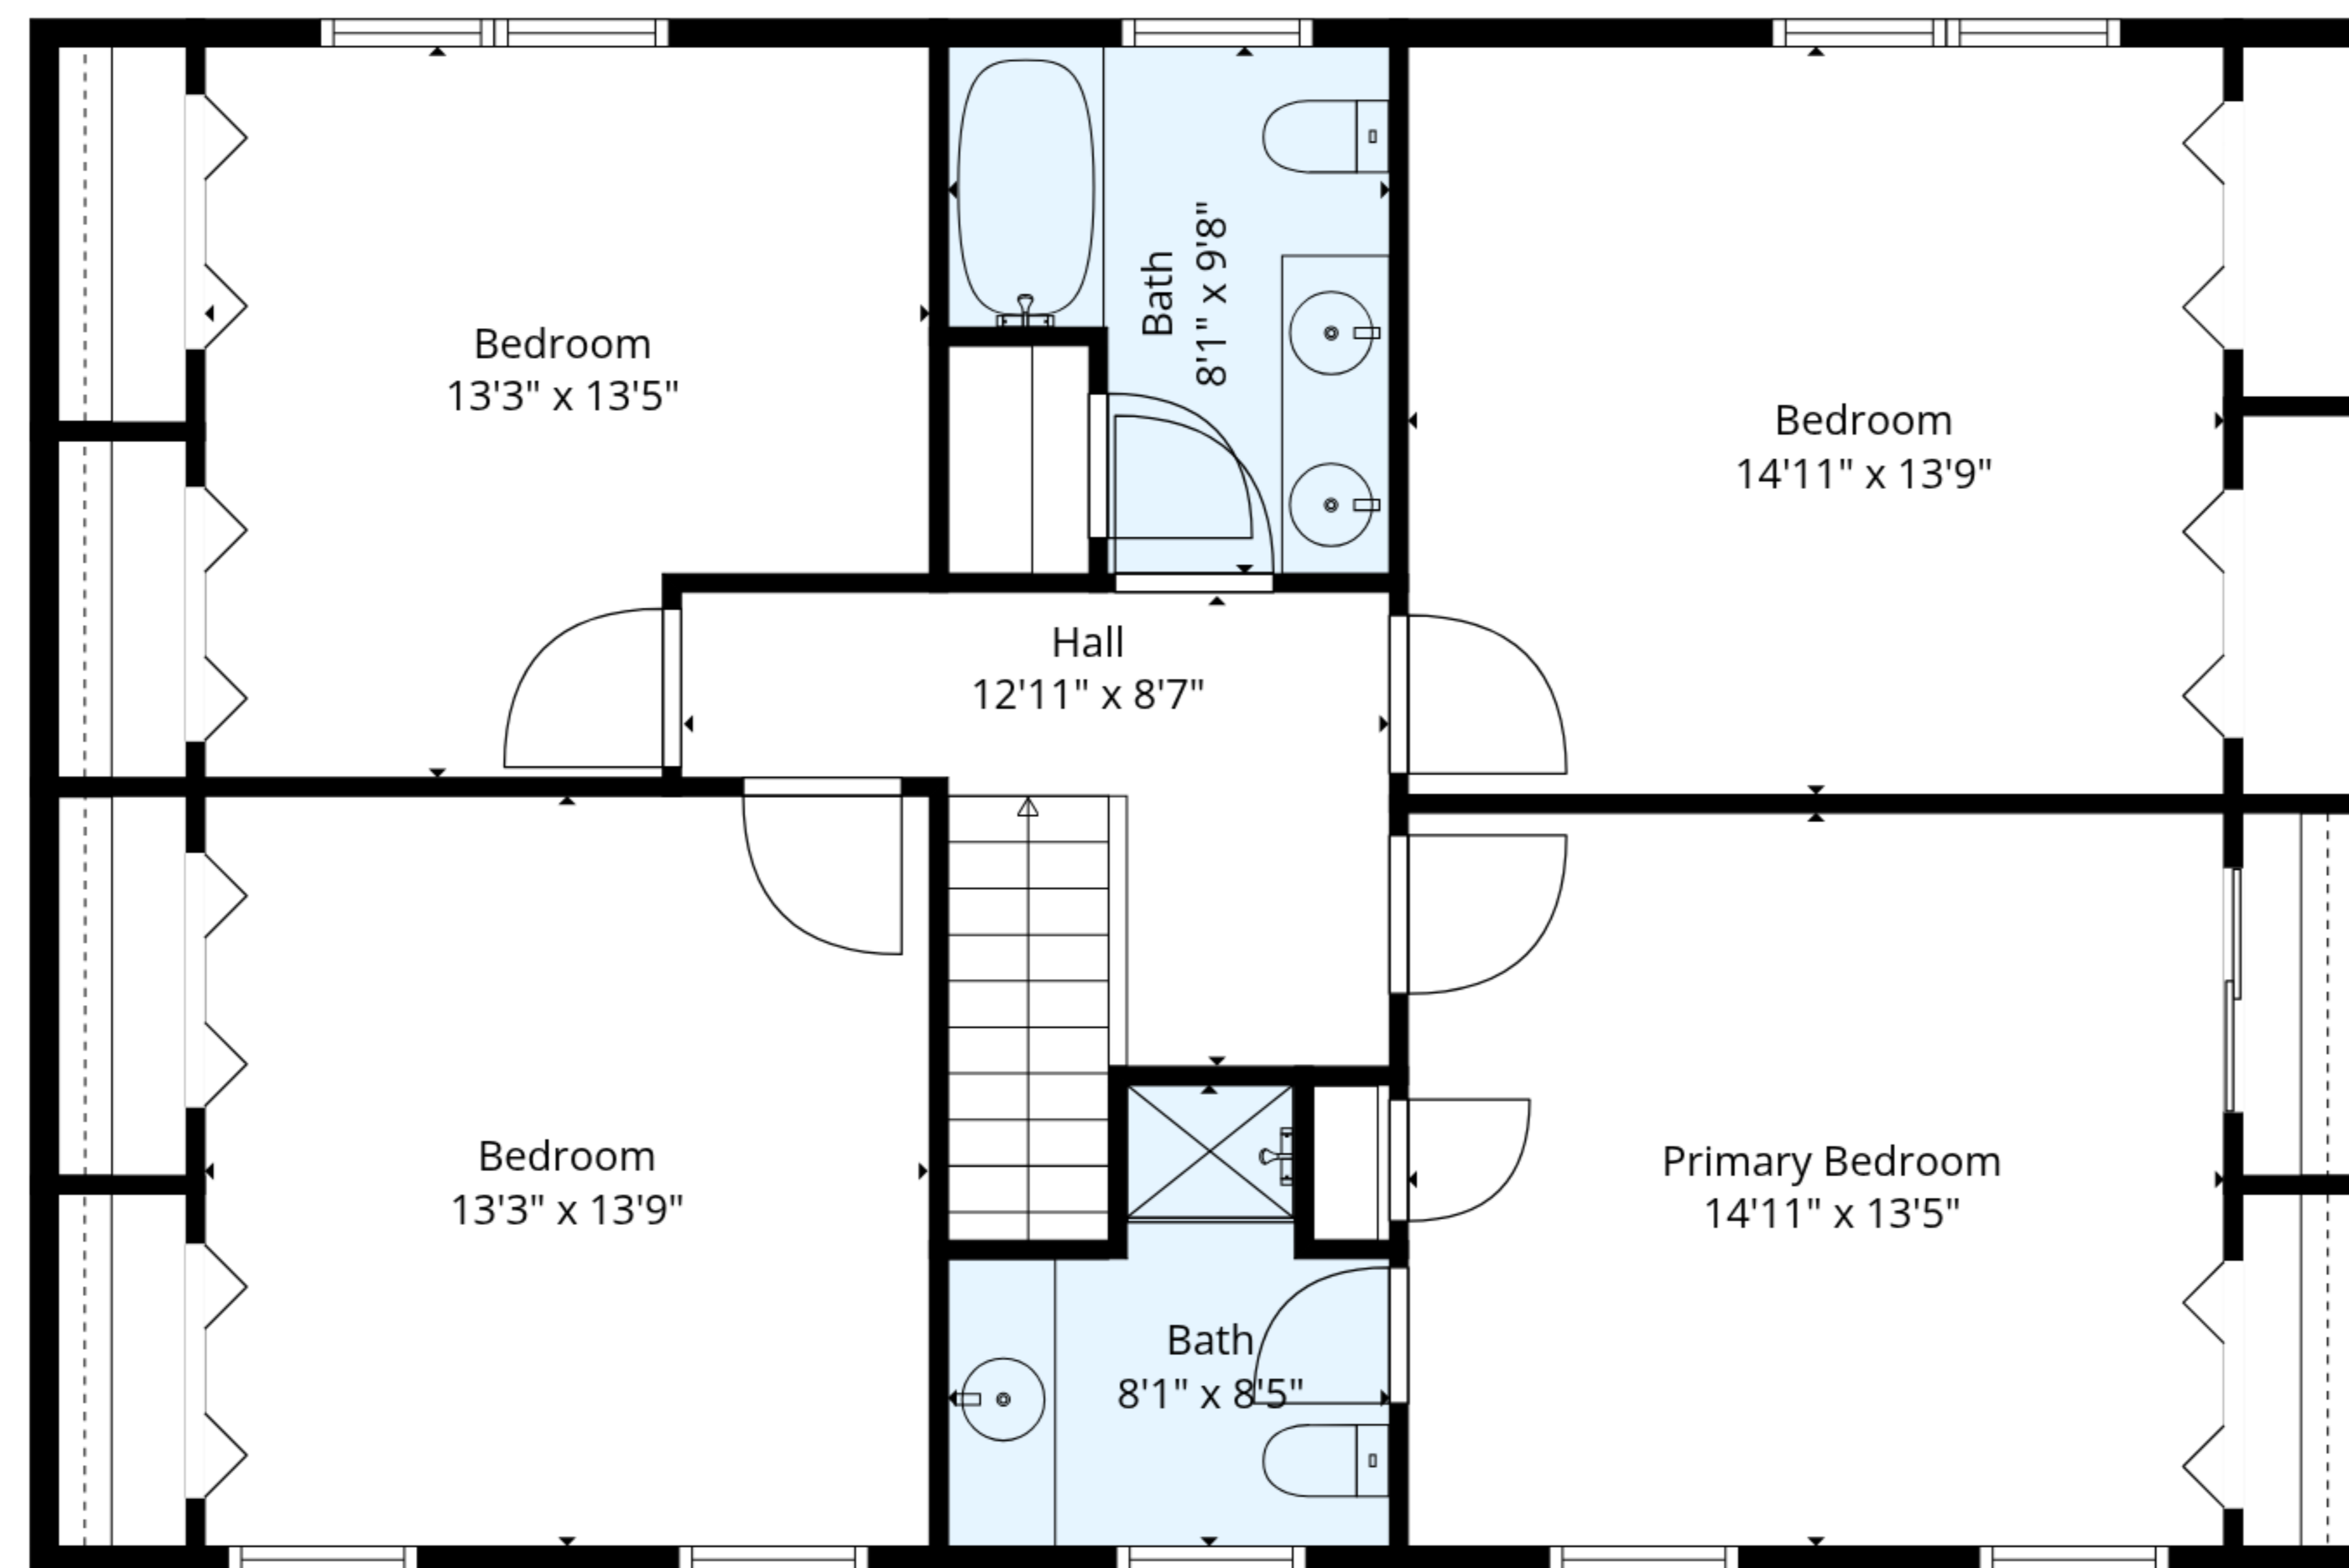

TOTAL: 2316 sq. ft

Ground floor: 1159 sq. ft, 1st floor: 1157 sq. ft

EXCLUDED AREAS: GARAGE: 489 sq. ft, SCREENED PORCH: 153 sq. ft, FIREPLACE: 11 sq. ft,
WALLS: 188 sq. ft

TOTAL: 2316 sq. ft

Ground floor: 1159 sq. ft, 1st floor: 1157 sq. ft

EXCLUDED AREAS: GARAGE: 489 sq. ft, SCREENED PORCH: 153 sq. ft, FIREPLACE: 11 sq. ft,
WALLS: 188 sq. ft

1st Floor

Ground Floor

TOTAL: 2316 sq. ft

Ground floor: 1159 sq. ft, 1st floor: 1157 sq. ft

EXCLUDED AREAS: GARAGE: 489 sq. ft, SCREENED PORCH: 153 sq. ft, FIREPLACE: 11 sq. ft, WALLS: 188 sq. ft