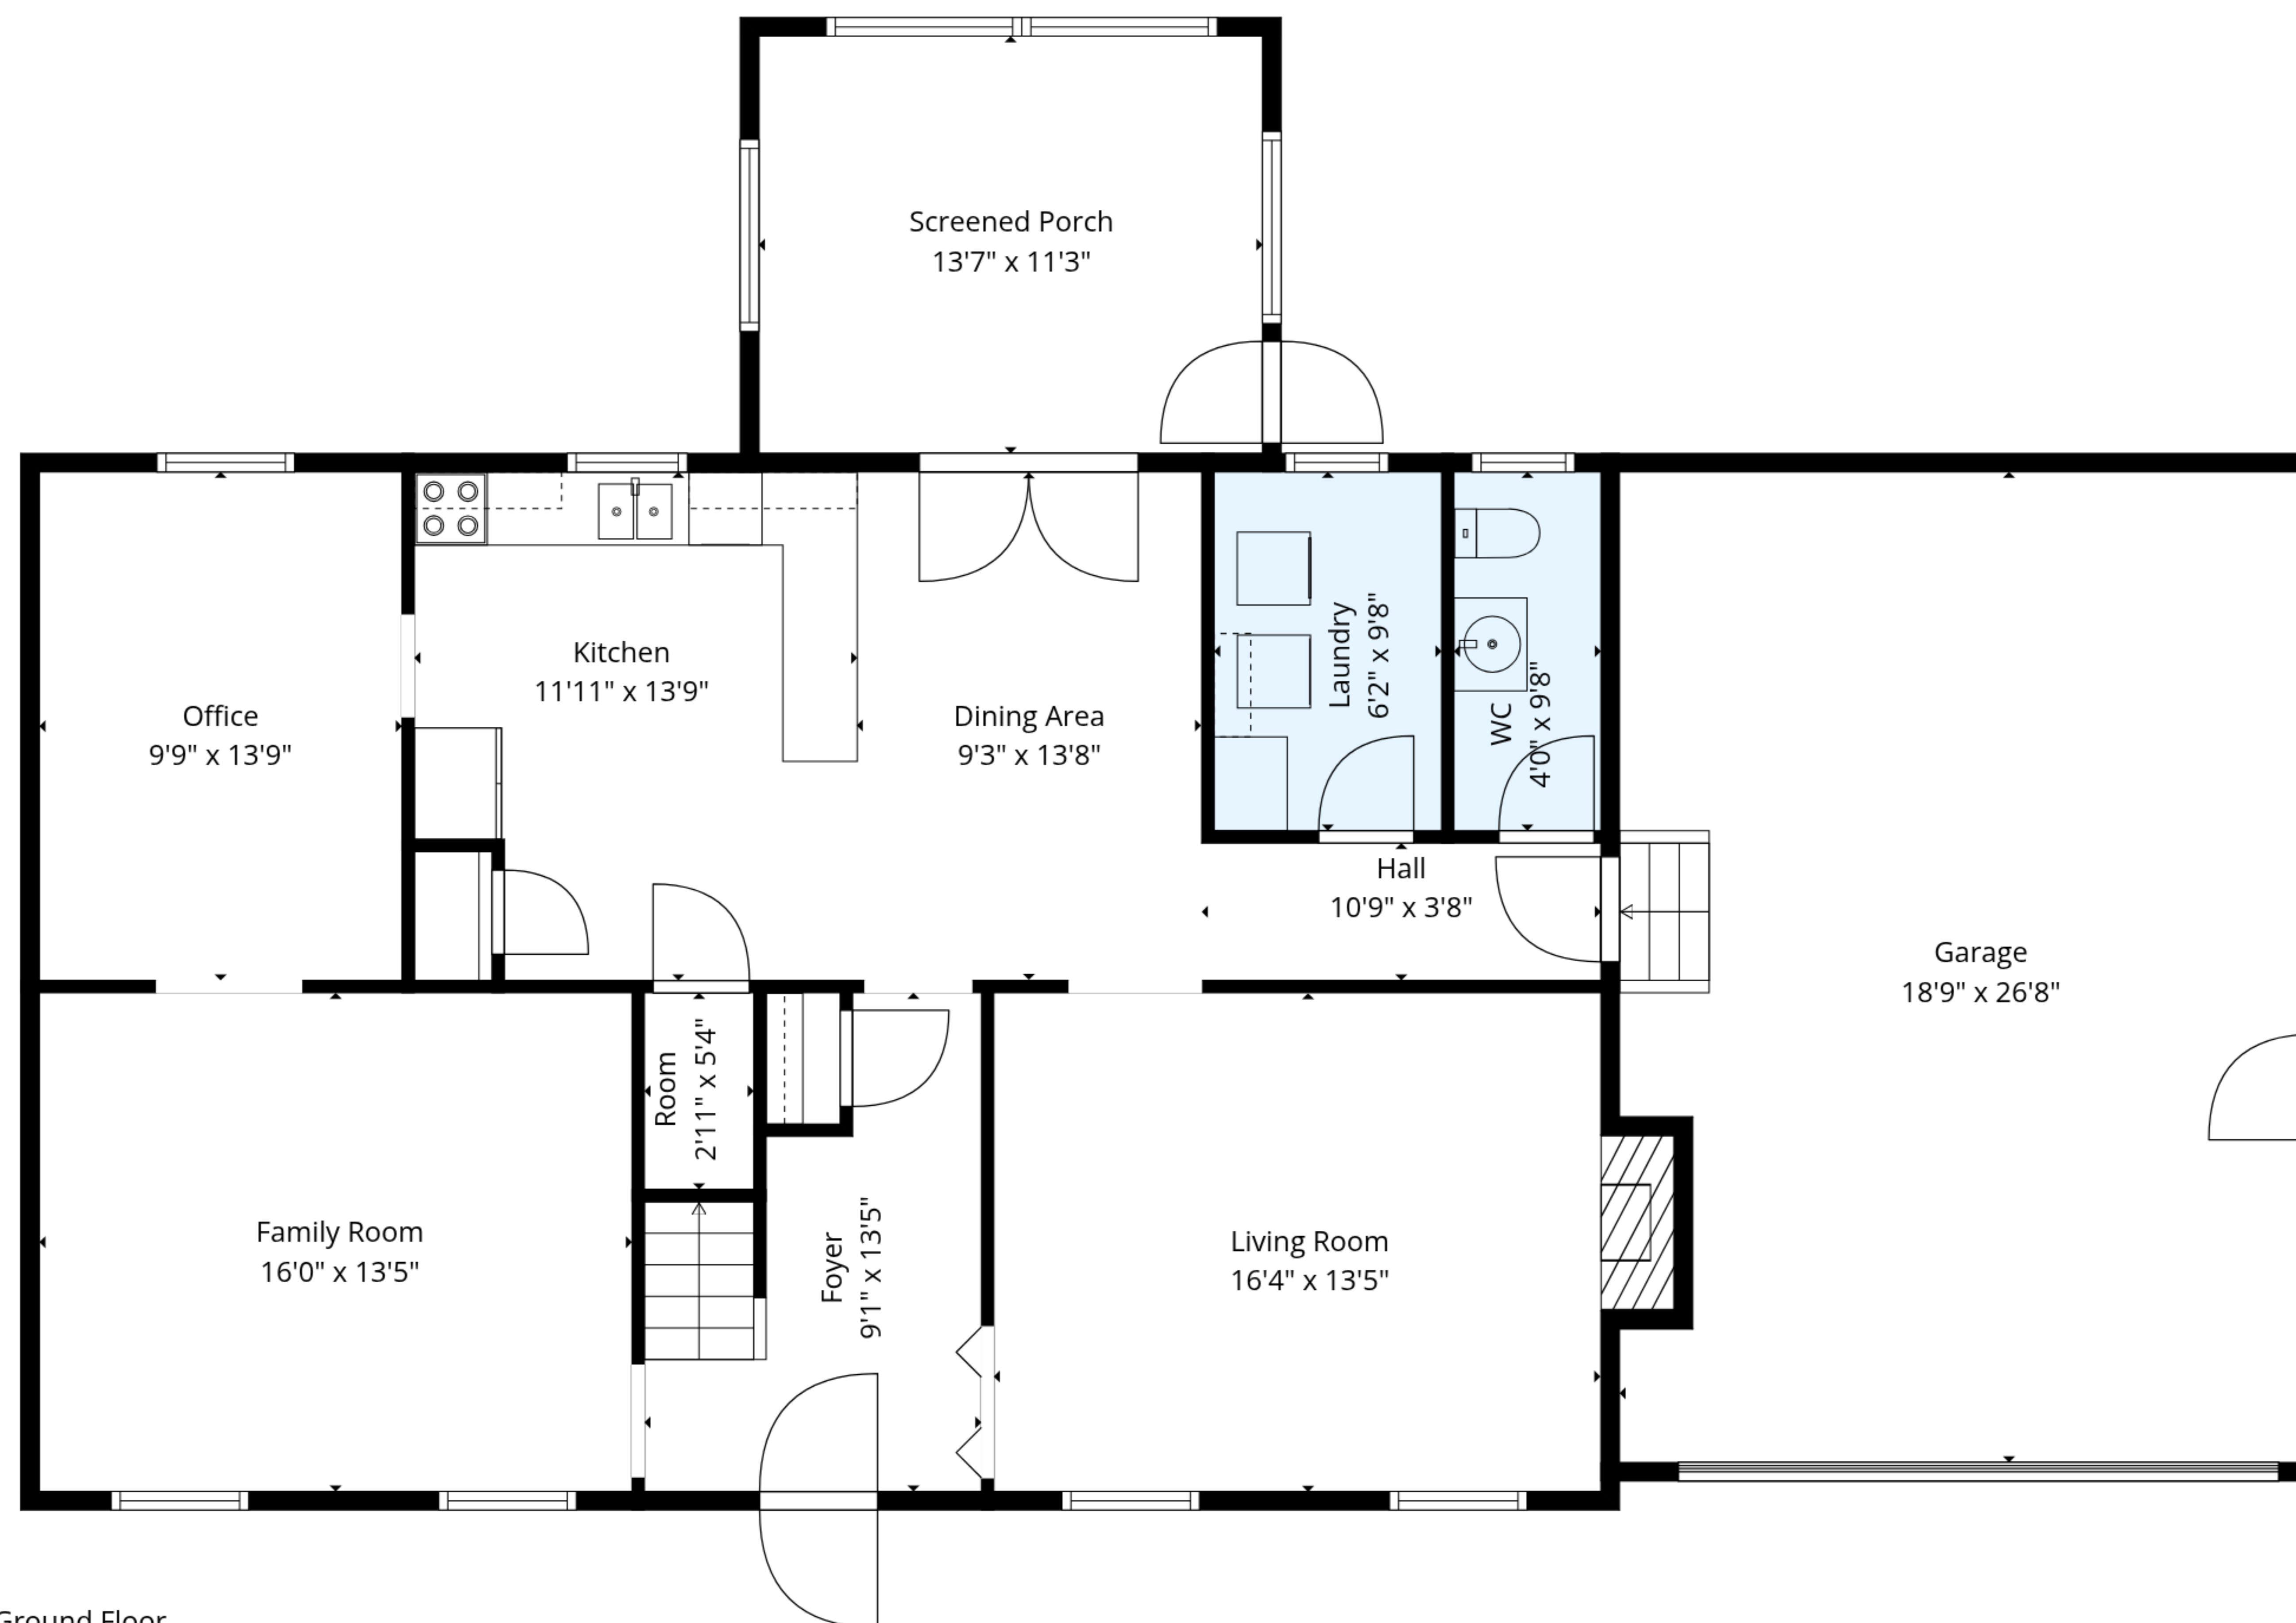

TOTAL: 2316 sq. ft

Ground floor: 1159 sq. ft, 1st floor: 1157 sq. ft

EXCLUDED AREAS: GARAGE: 489 sq. ft, SCREENED PORCH: 153 sq. ft, FIREPLACE: 11 sq. ft,
WALLS: 188 sq. ft

TOTAL: 2316 sq. ft

Ground floor: 1159 sq. ft, 1st floor: 1157 sq. ft

EXCLUDED AREAS: GARAGE: 489 sq. ft, SCREENED PORCH: 153 sq. ft, FIREPLACE: 11 sq. ft,
WALLS: 188 sq. ft

1st Floor

Ground Floor

TOTAL: 2316 sq. ft

Ground floor: 1159 sq. ft, 1st floor: 1157 sq. ft

EXCLUDED AREAS: GARAGE: 489 sq. ft, SCREENED PORCH: 153 sq. ft, FIREPLACE: 11 sq. ft, WALLS: 188 sq. ft