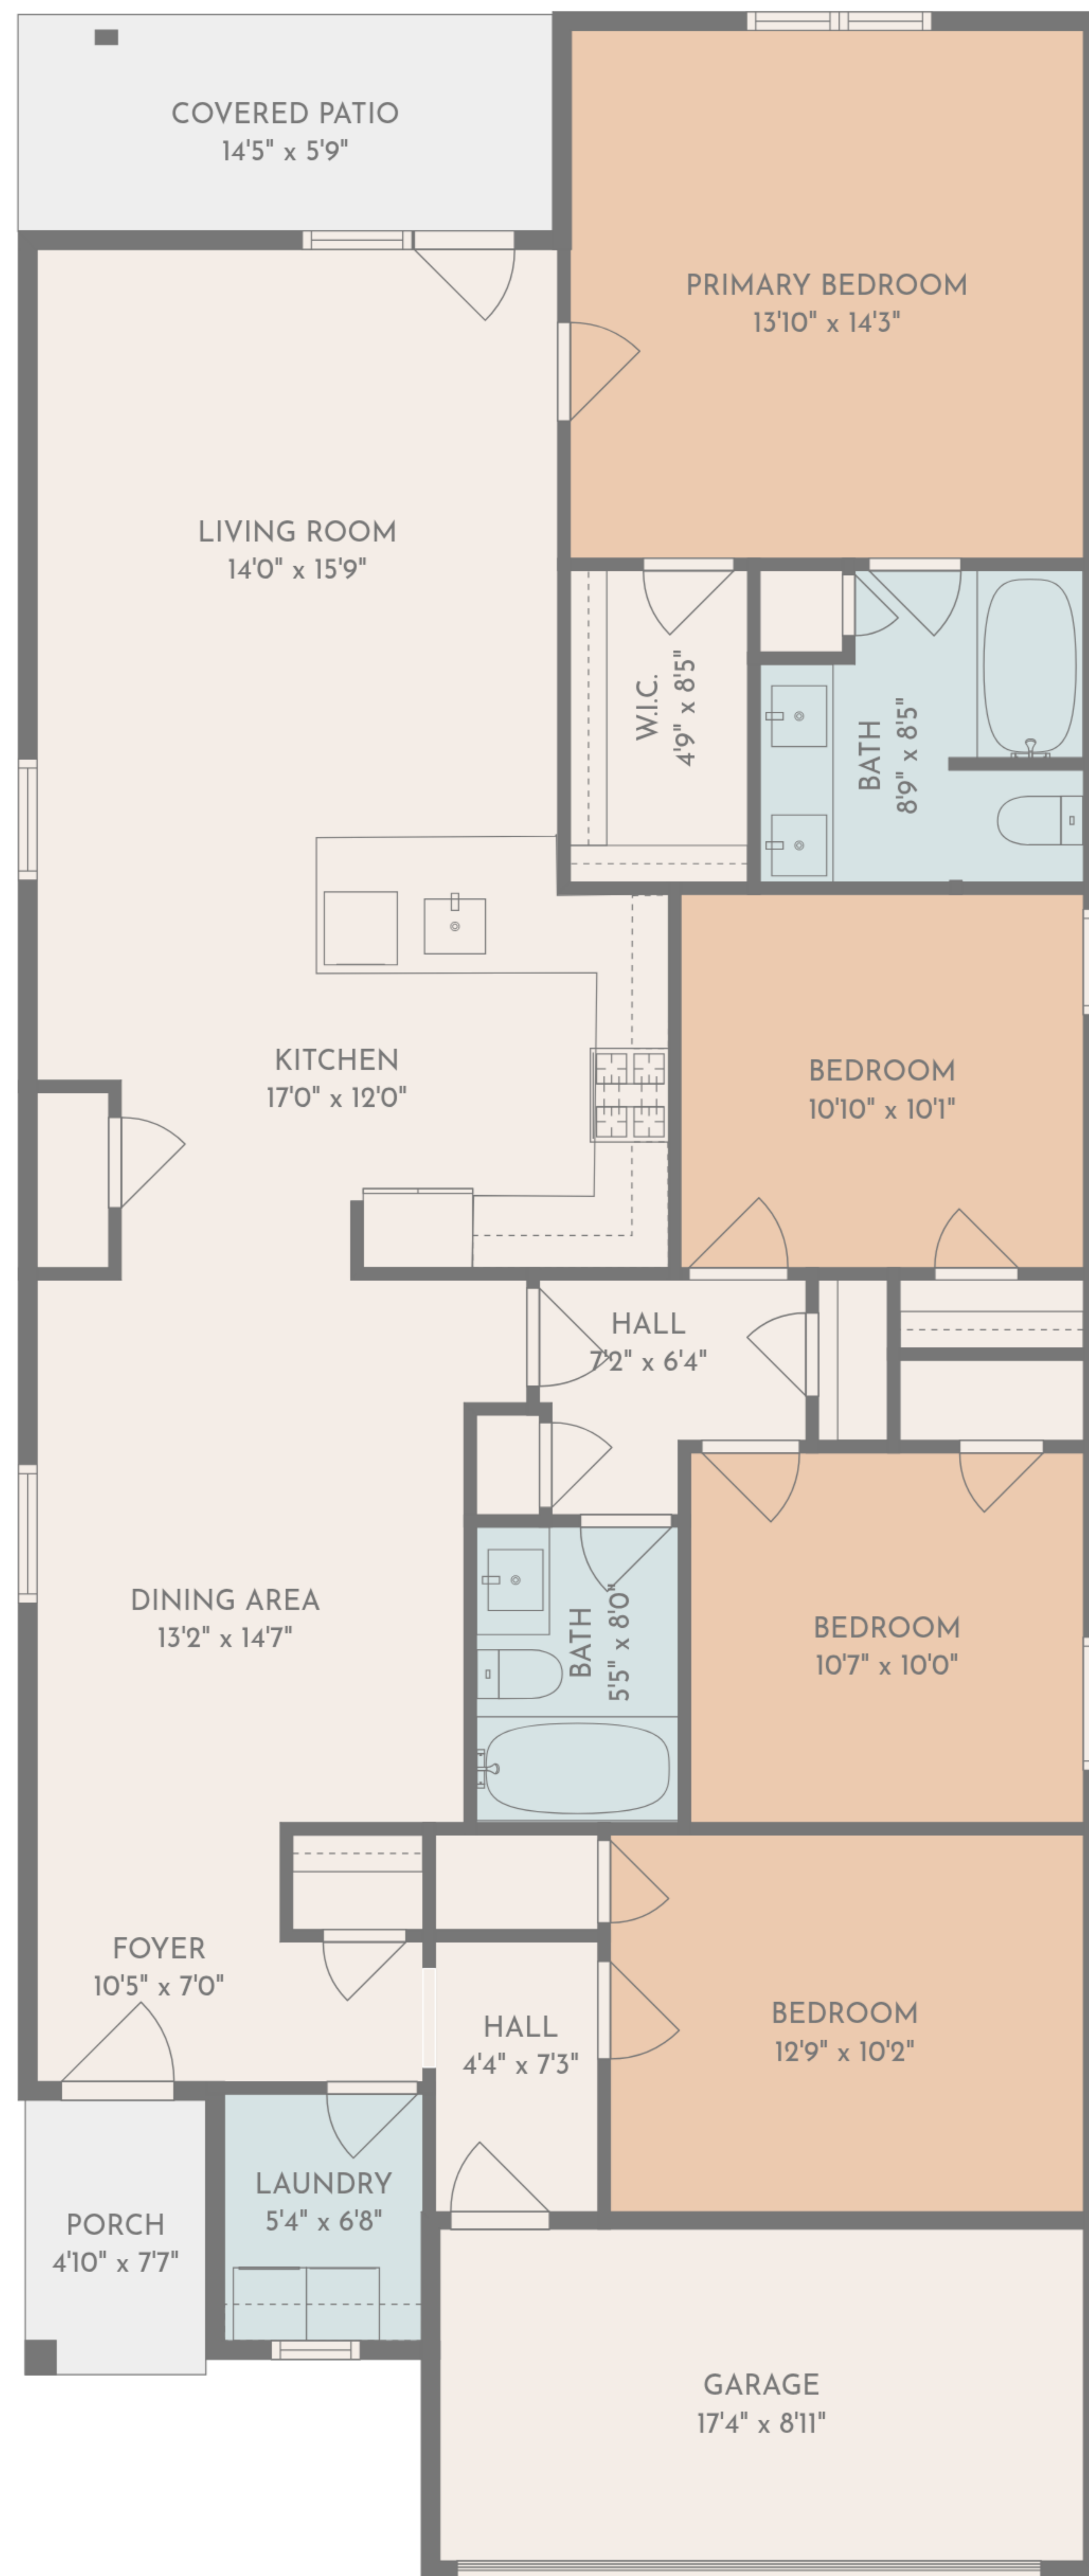

TOTAL: 1575 sq. ft

1st floor: 1575 sq. ft

EXCLUDED AREAS: GARAGE: 155 sq. ft, PORCH: 37 sq. ft, COVERED PATIO: 84 sq. ft,
WALLS: 106 sq. ft

TOTAL: 1575 sq. ft

1st floor: 1575 sq. ft

EXCLUDED AREAS: GARAGE: 155 sq. ft, PORCH: 37 sq. ft, COVERED PATIO: 84 sq. ft,

WALLS: 106 sq. ft