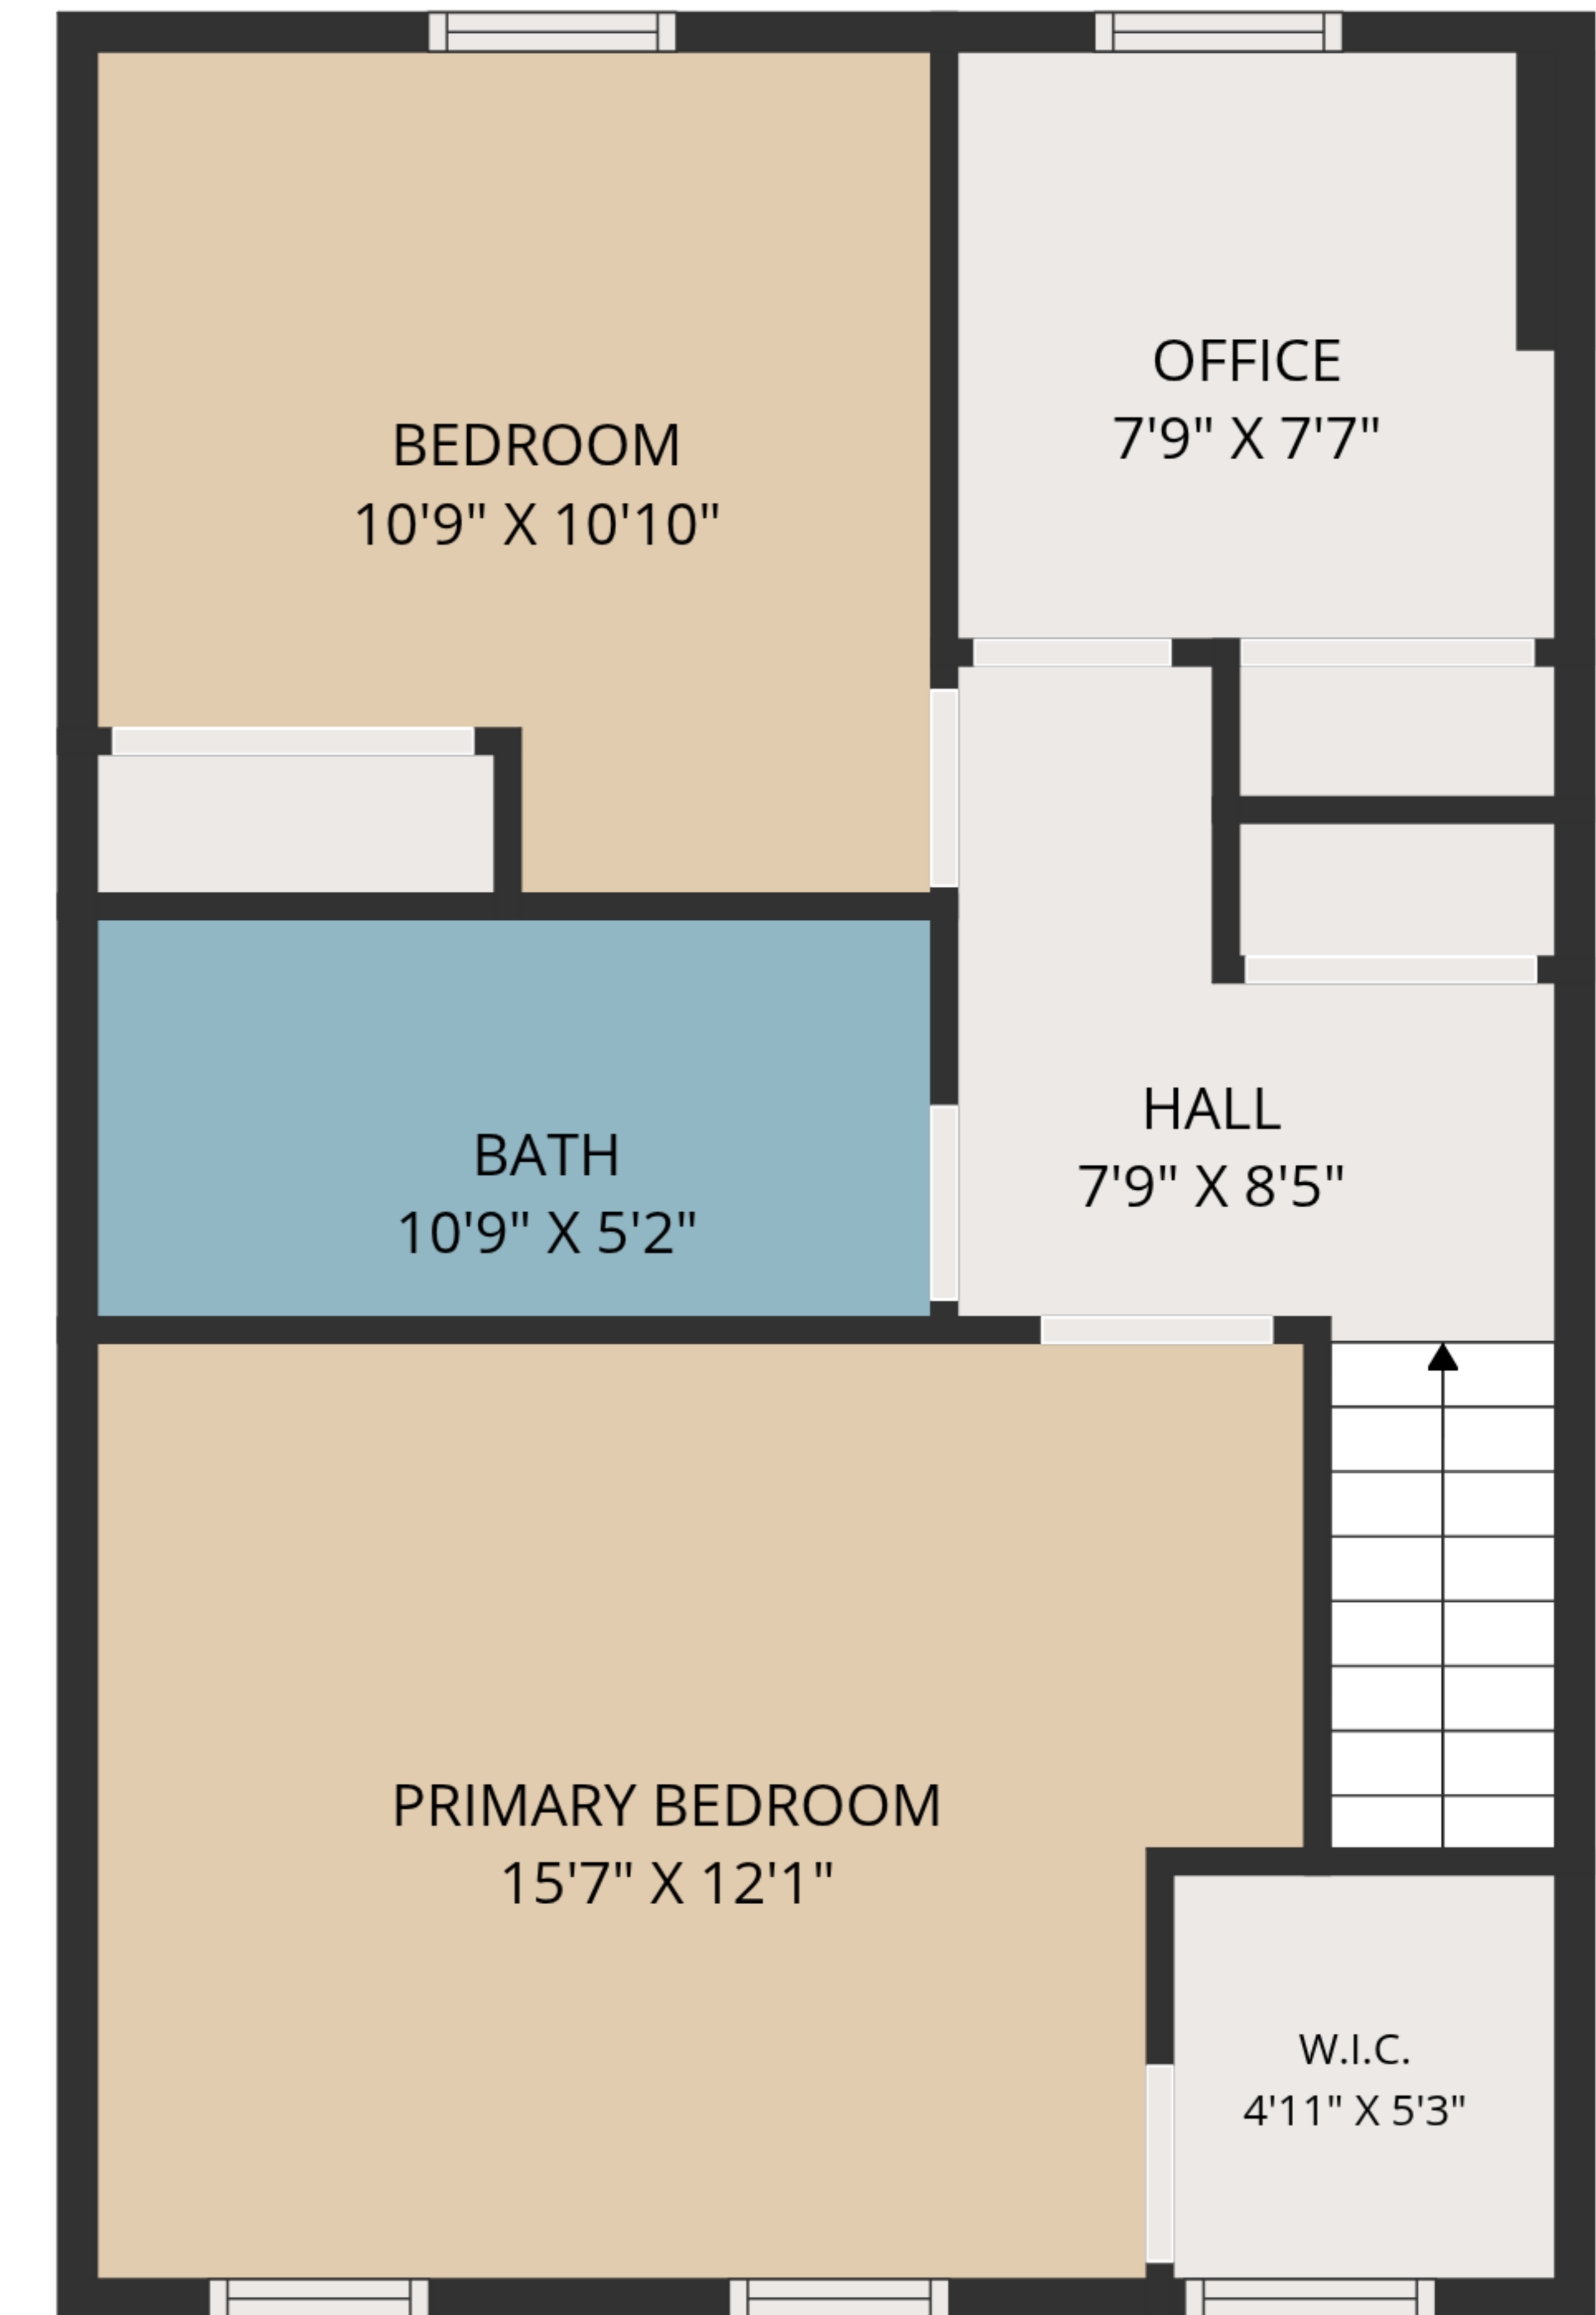

TOTAL: 1172 sq. ft

1st floor: 85 sq. ft, 2nd floor: 543 sq. ft, 3rd floor: 544 sq. ft

EXCLUDED AREAS: GARAGE: 202 sq. ft, STORAGE: 285 sq. ft, BALCONY: 168 sq. ft,
WALLS: 116 sq. ft

MEASUREMENTS ARE DEEMED HIGHLY RELIABLE BUT NOT GUARANTEED.

1ST FLOOR

2ND FLOOR

3RD FLOOR

TOTAL: 1172 sq. ft
 1st floor: 85 sq. ft, 2nd floor: 543 sq. ft, 3rd floor: 544 sq. ft
 EXCLUDED AREAS: GARAGE: 202 sq. ft, STORAGE: 285 sq. ft, BALCONY: 168 sq. ft,
 WALLS: 116 sq. ft