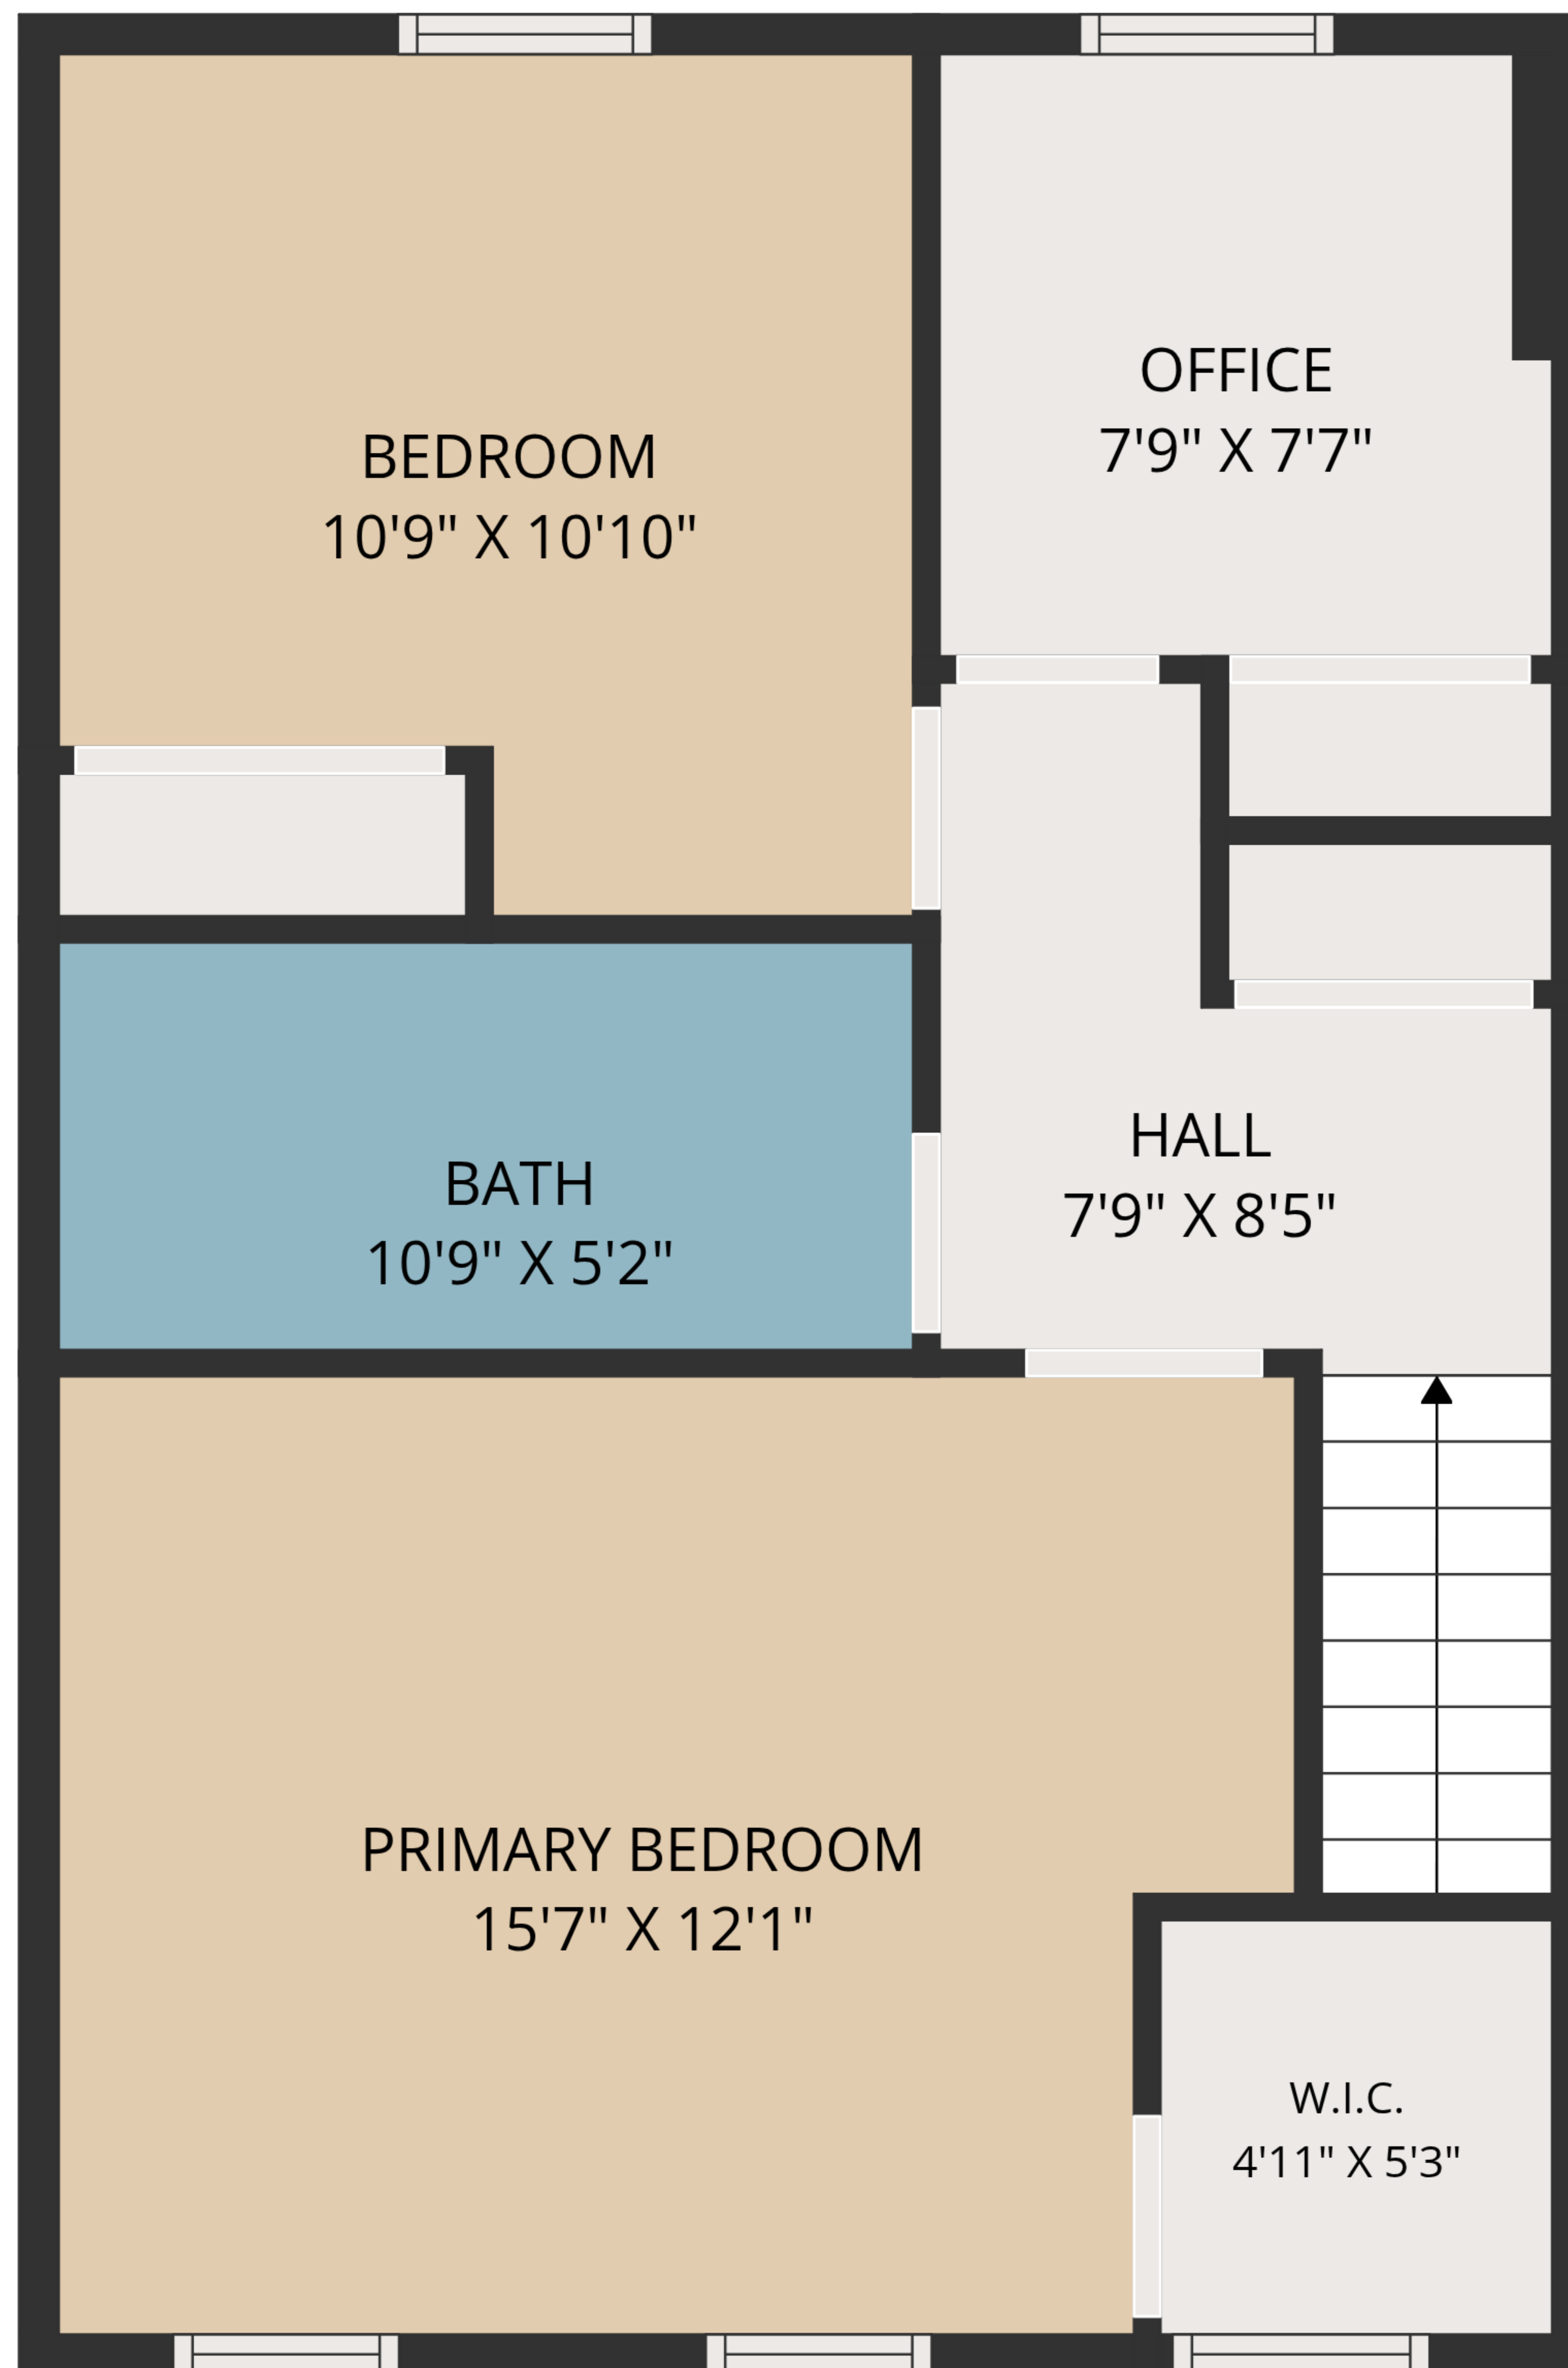

TOTAL: 1172 sq. ft

1st floor: 85 sq. ft, 2nd floor: 543 sq. ft, 3rd floor: 544 sq. ft

EXCLUDED AREAS: GARAGE: 202 sq. ft, STORAGE: 285 sq. ft, BALCONY: 168 sq. ft,
WALLS: 116 sq. ft

MEASUREMENTS ARE DEEMED HIGHLY RELIABLE BUT NOT GUARANTEED.

1ST FLOOR

2ND FLOOR

3RD FLOOR

TOTAL: 1172 sq. ft
 1st floor: 85 sq. ft, 2nd floor: 543 sq. ft, 3rd floor: 544 sq. ft
 EXCLUDED AREAS: GARAGE: 202 sq. ft, STORAGE: 285 sq. ft, BALCONY: 168 sq. ft,
 WALLS: 116 sq. ft