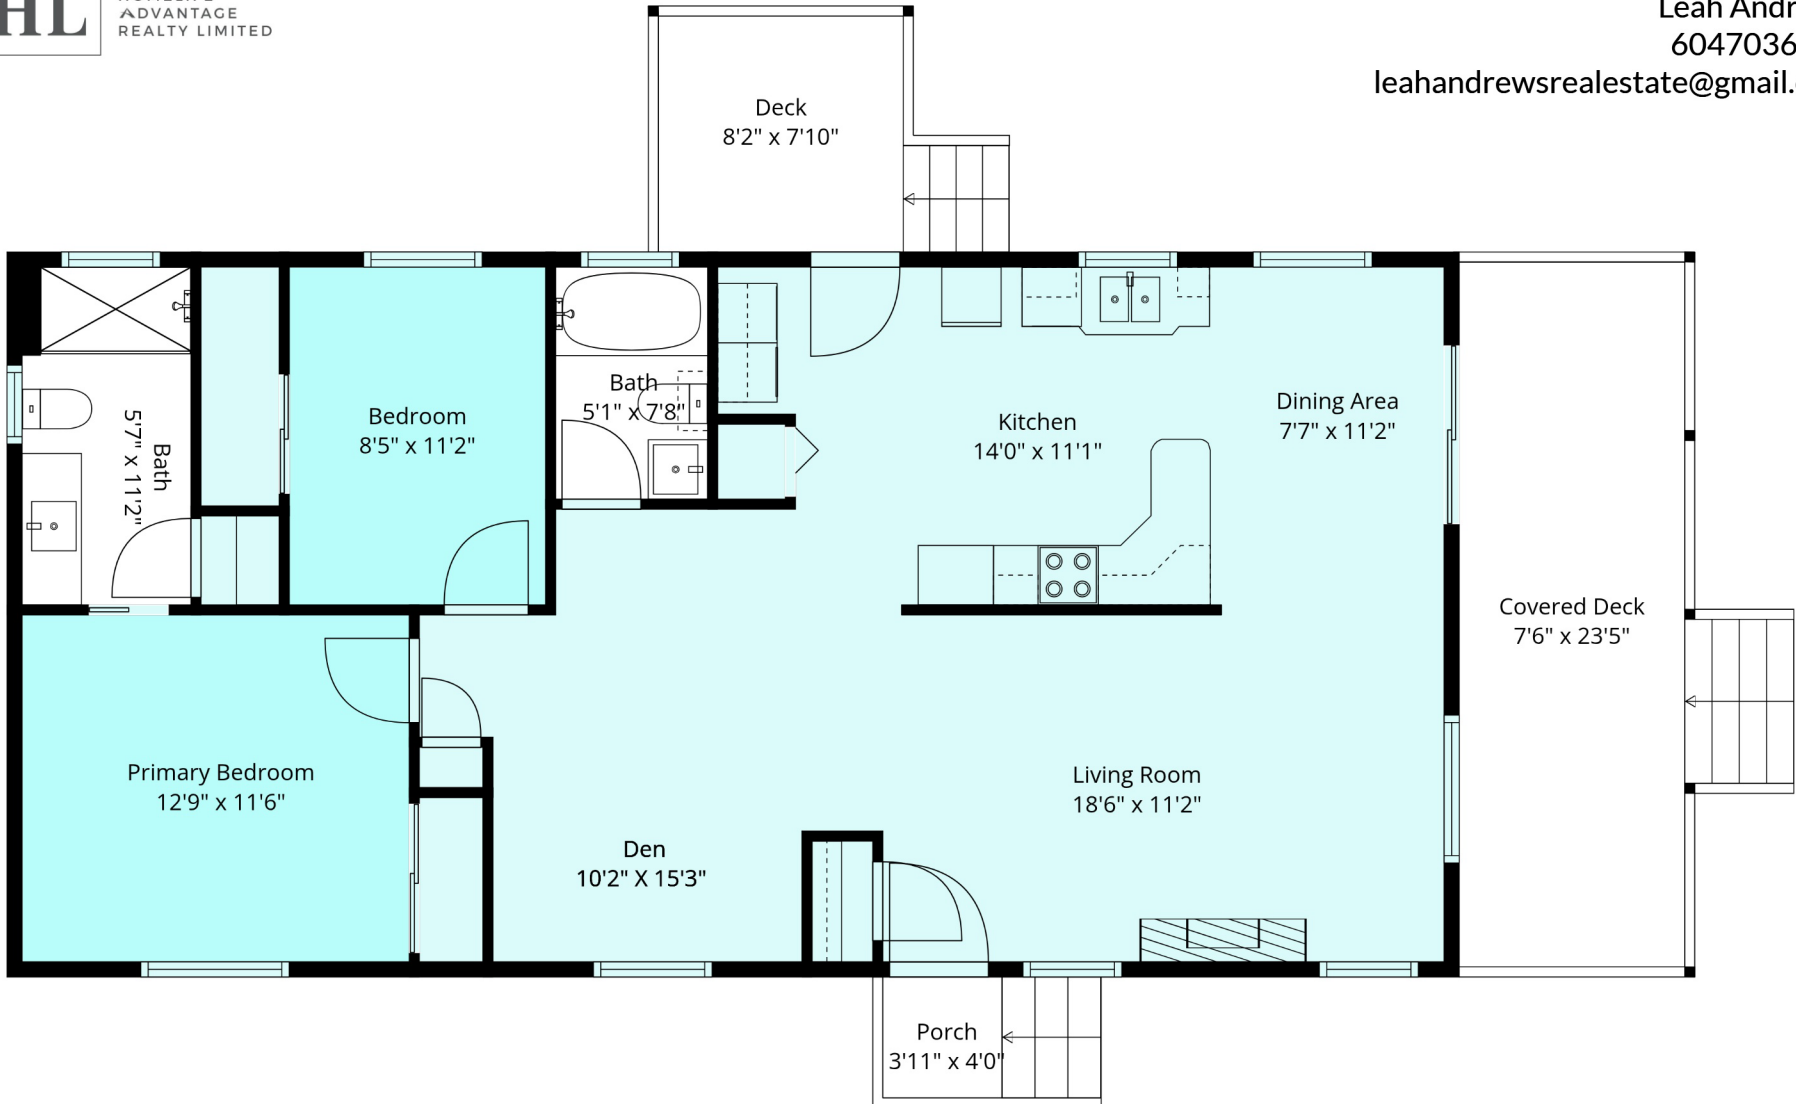

HOMELIFE
ADVANTAGE
REALTY LIMITED

640 Maple Falls

Leah Andrews
6047036179

leahandrewsrealestate@gmail.com

Estimated Areas:

Main Floor: 1161 sq. ft

Total: 1161 Sq. Ft

Measurements and plans provided by:
SPOTLIGHT MEDIA

E&O Insured. For advertising purposes only. Not intended for architectural or construction use. Floorplan and measurements are approximate within +/- 2% tolerance.