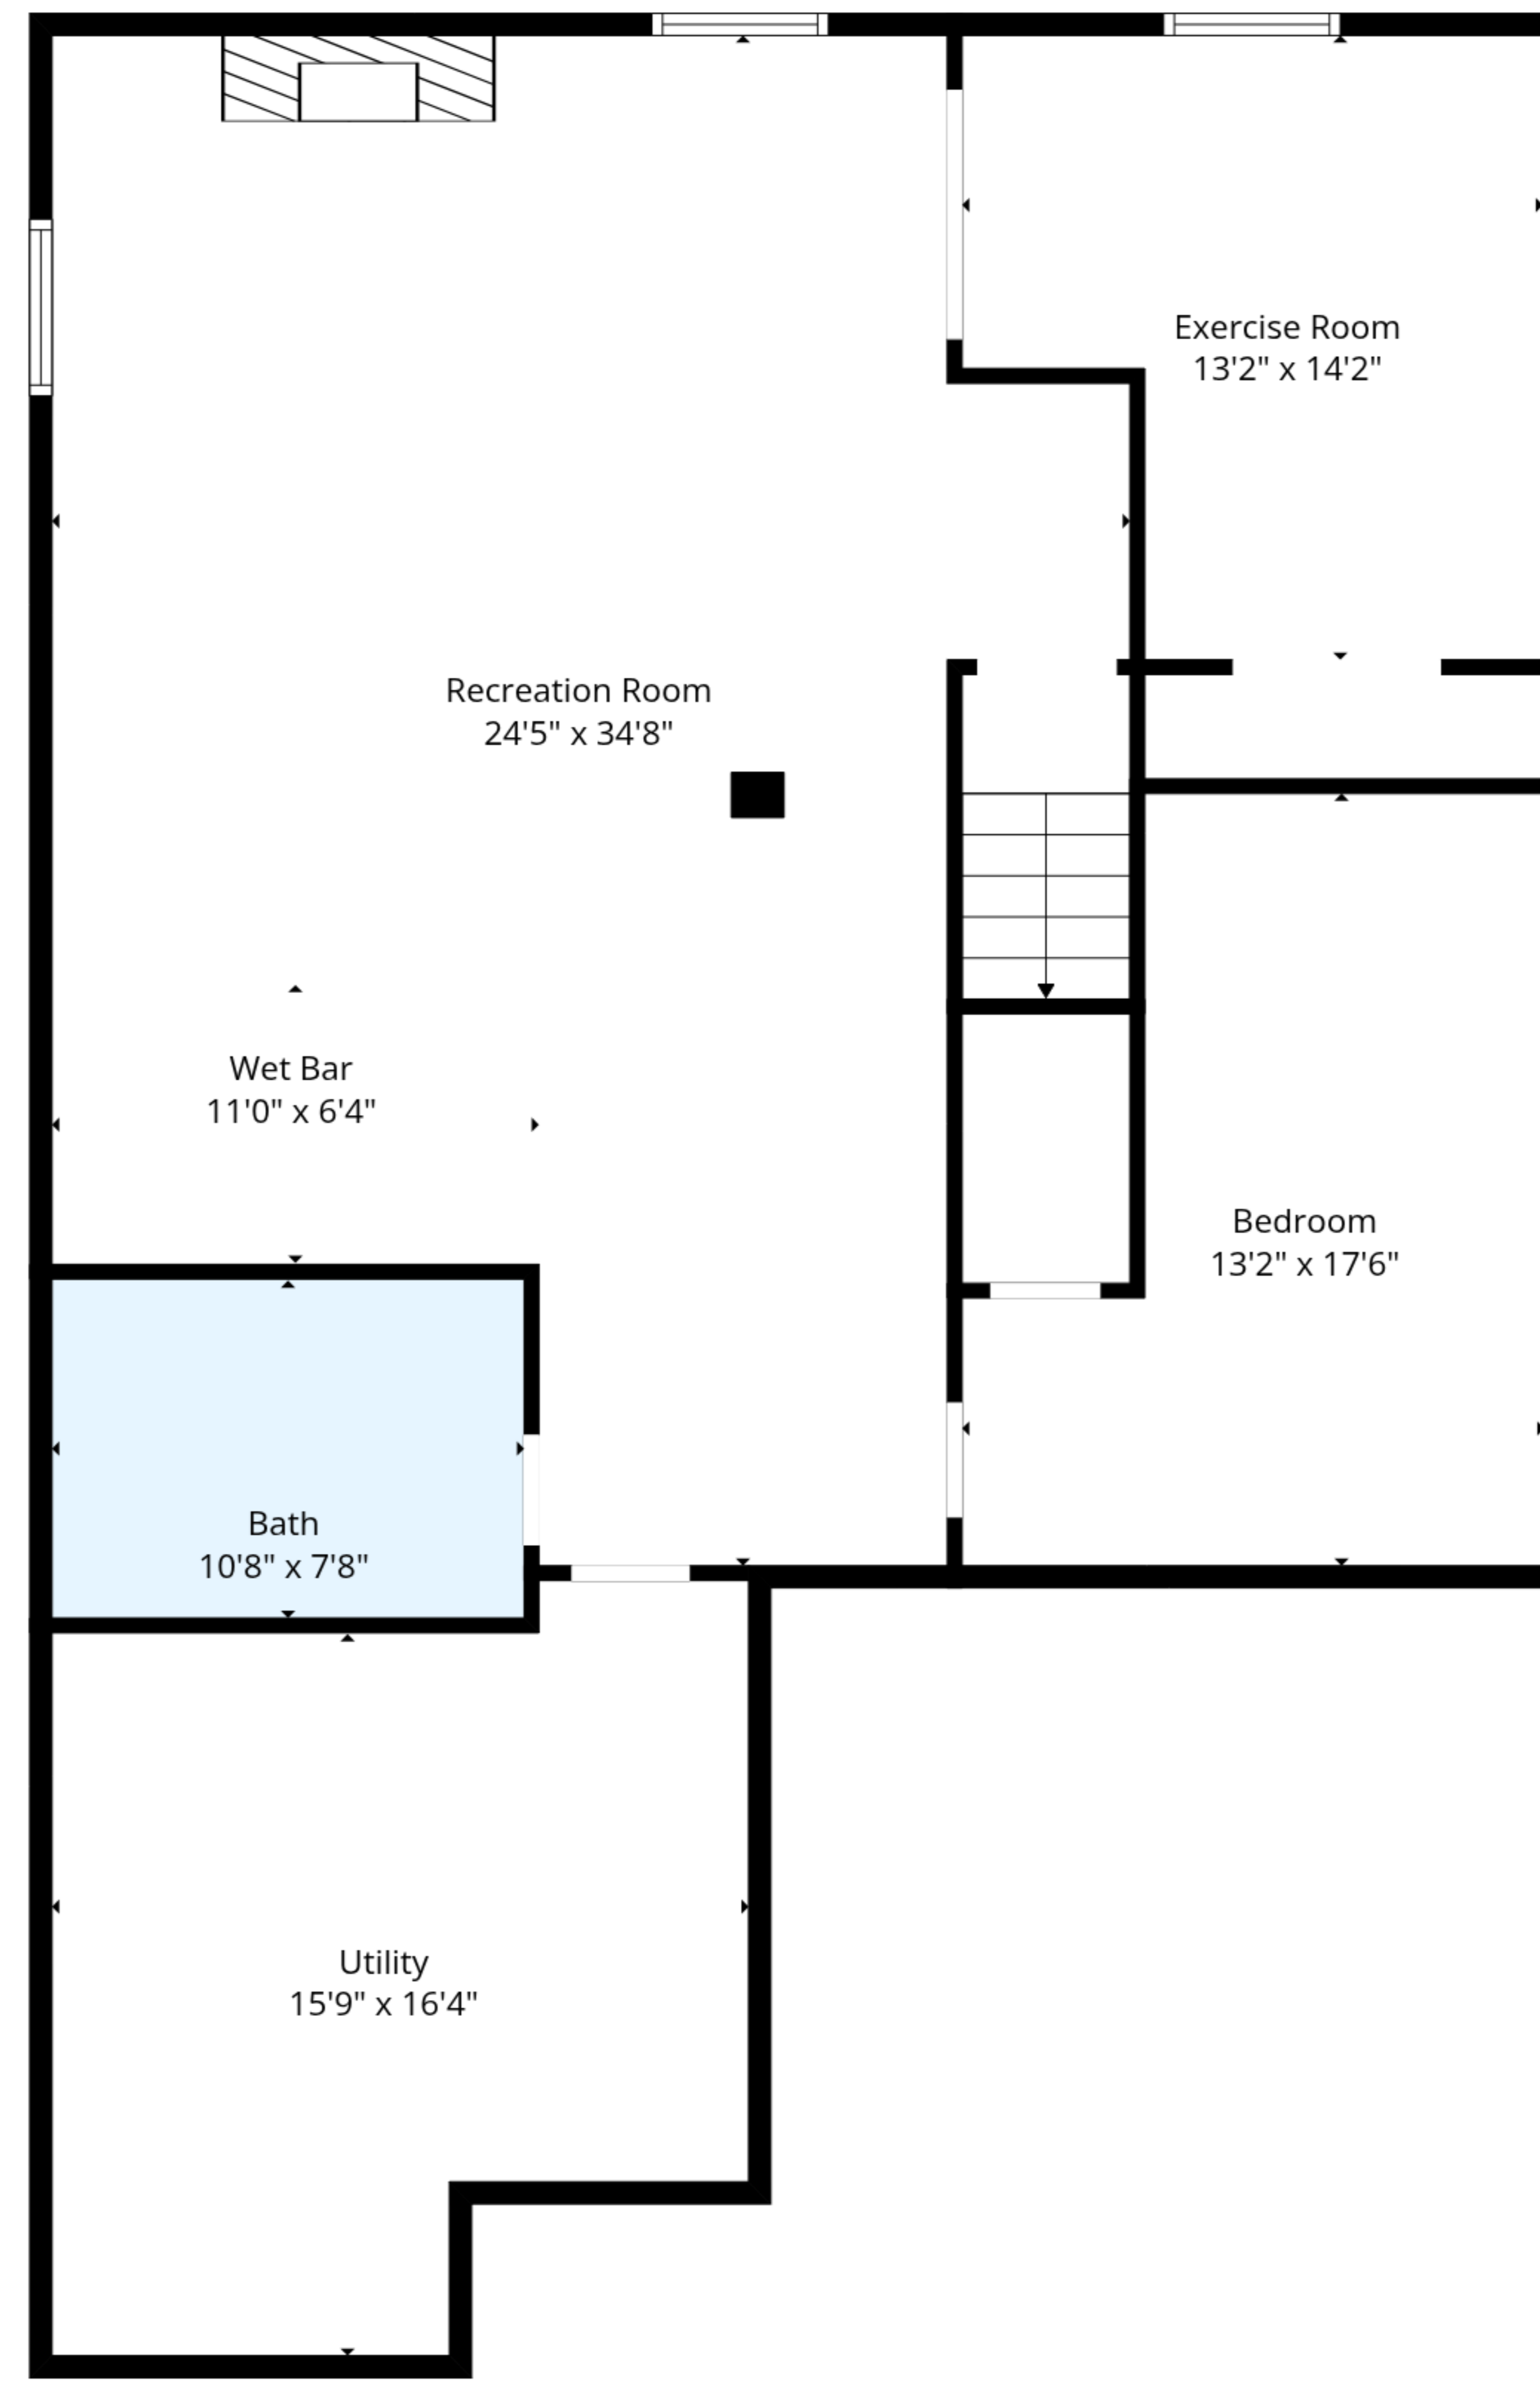

TOTAL: 3088 sq. ft

Basement: 1189 sq. ft, 1st floor: 1899 sq. ft

EXCLUDED AREAS: UTILITY: 237 sq. ft, SCREENED PORCH: 318 sq. ft, PATIO: 229 sq. ft,
WALLS: 236 sq. ft

TOTAL: 3088 sq. ft

Basement: 1189 sq. ft, 1st floor: 1899 sq. ft

EXCLUDED AREAS: UTILITY: 237 sq. ft, SCREENED PORCH: 318 sq. ft, PATIO: 229 sq. ft,
WALLS: 236 sq. ft

Basement

1st Floor

TOTAL: 3088 sq. ft
 Basement: 1189 sq. ft, 1st floor: 1899 sq. ft
 EXCLUDED AREAS: UTILITY: 237 sq. ft, SCREENED PORCH: 318 sq. ft, PATIO: 229 sq. ft,
 WALLS: 236 sq. ft