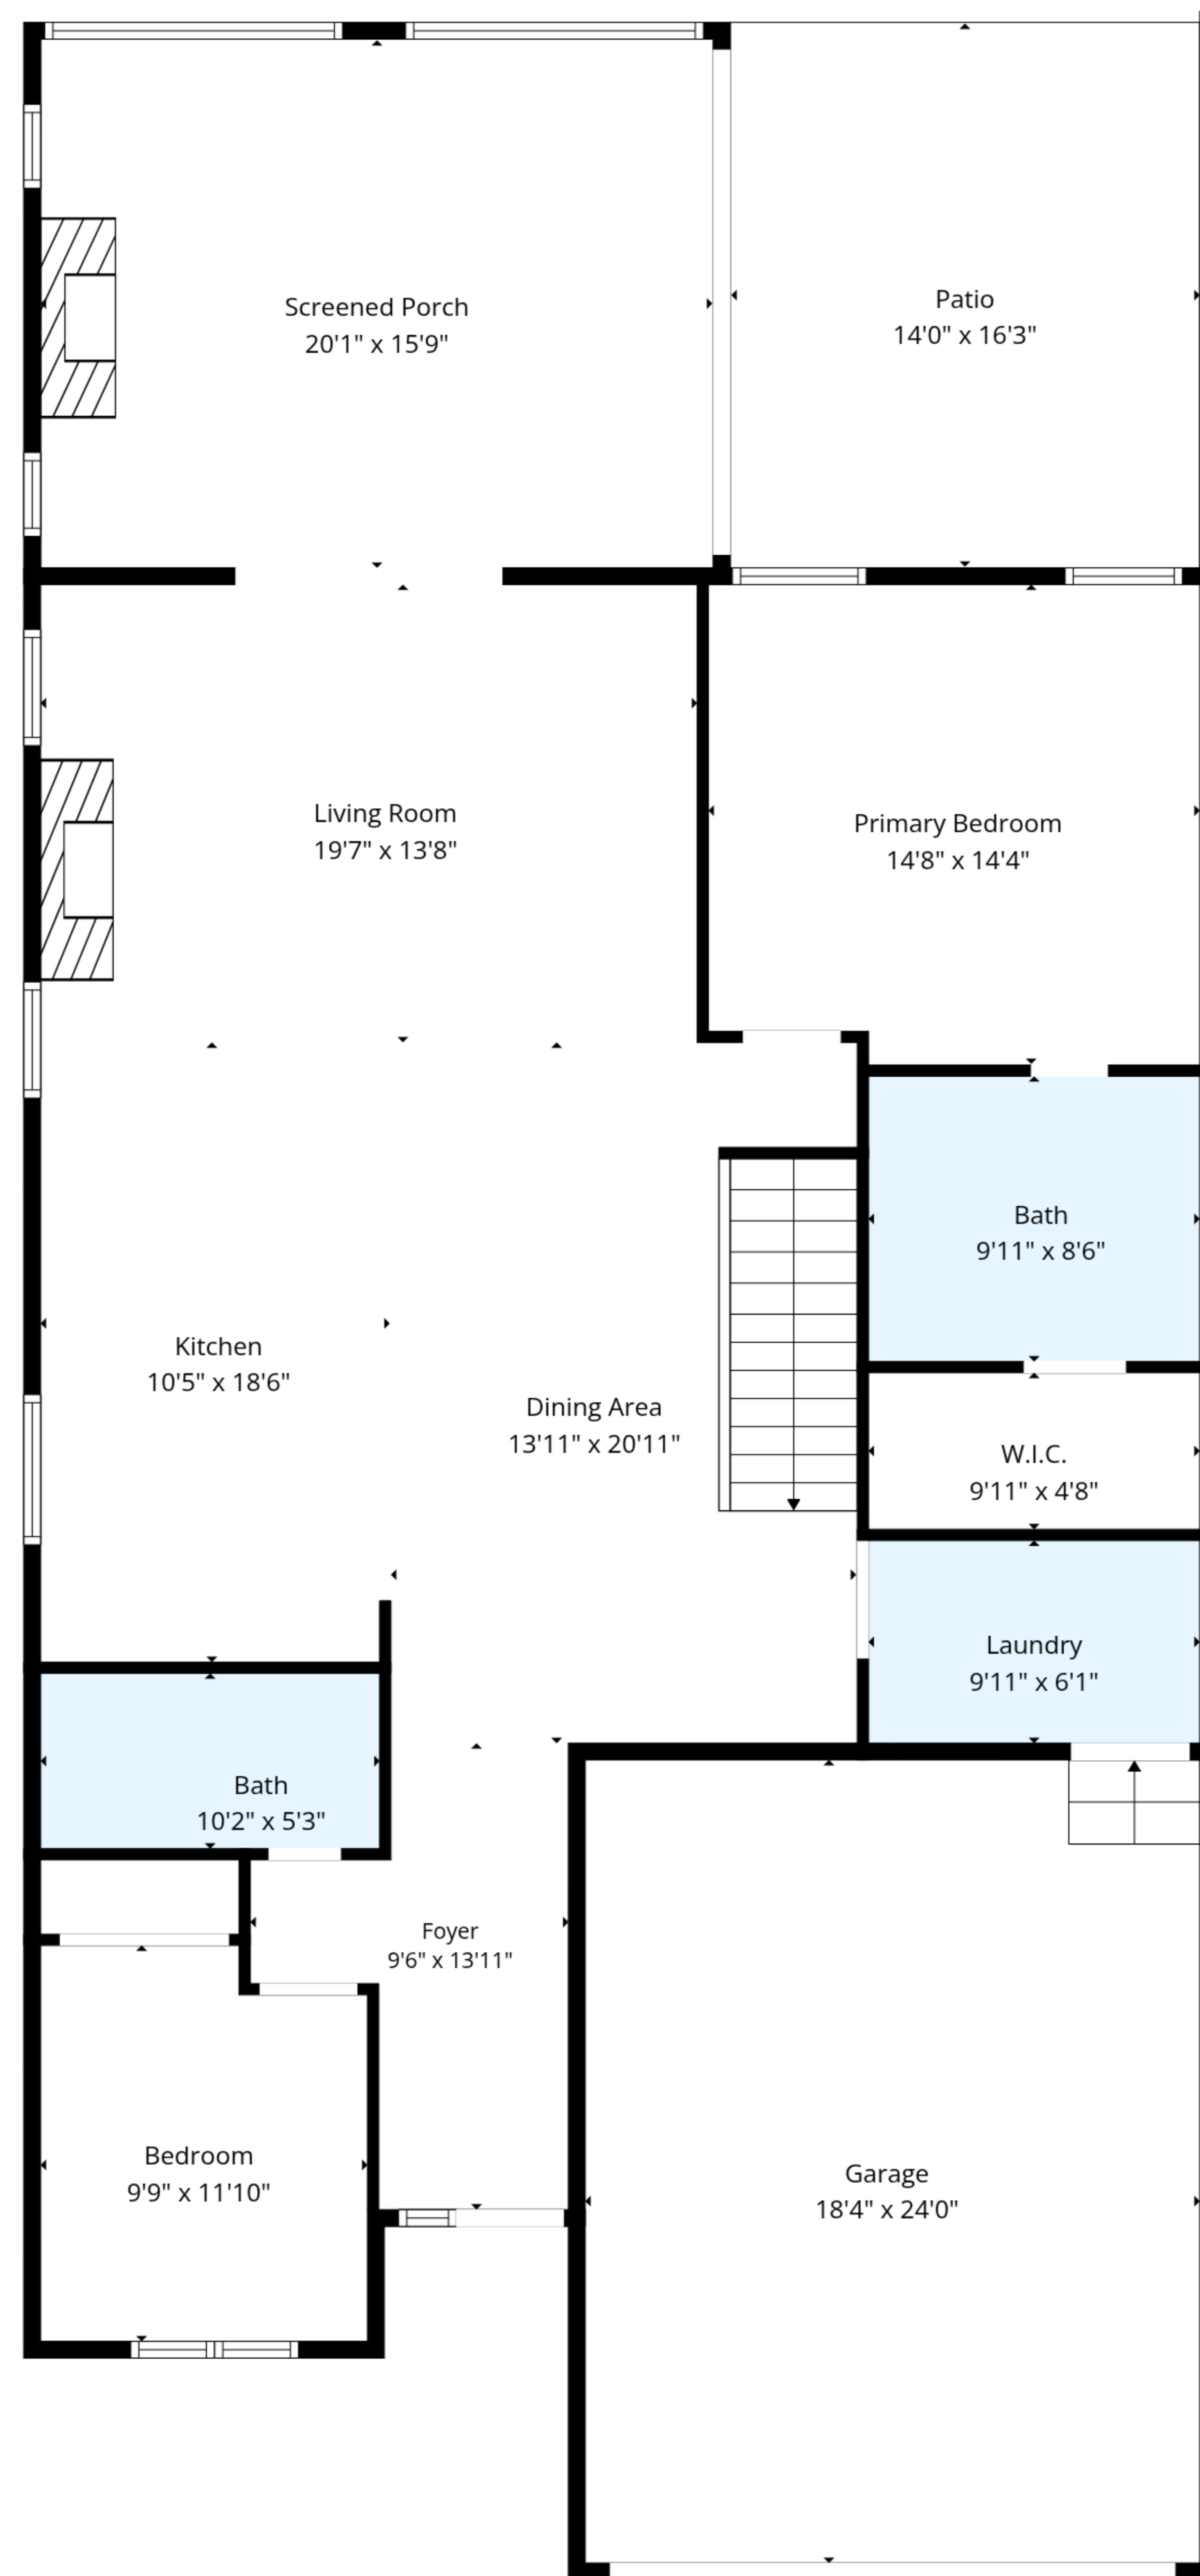

TOTAL: 3088 sq. ft

Basement: 1189 sq. ft, 1st floor: 1899 sq. ft

EXCLUDED AREAS: UTILITY: 237 sq. ft, SCREENED PORCH: 318 sq. ft, PATIO: 229 sq. ft,
WALLS: 236 sq. ft

TOTAL: 3088 sq. ft

Basement: 1189 sq. ft, 1st floor: 1899 sq. ft

EXCLUDED AREAS: UTILITY: 237 sq. ft, SCREENED PORCH: 318 sq. ft, PATIO: 229 sq. ft,
WALLS: 236 sq. ft

Basement

1st Floor

TOTAL: 3088 sq. ft
 Basement: 1189 sq. ft, 1st floor: 1899 sq. ft
 EXCLUDED AREAS: UTILITY: 237 sq. ft, SCREENED PORCH: 318 sq. ft, PATIO: 229 sq. ft,
 WALLS: 236 sq. ft