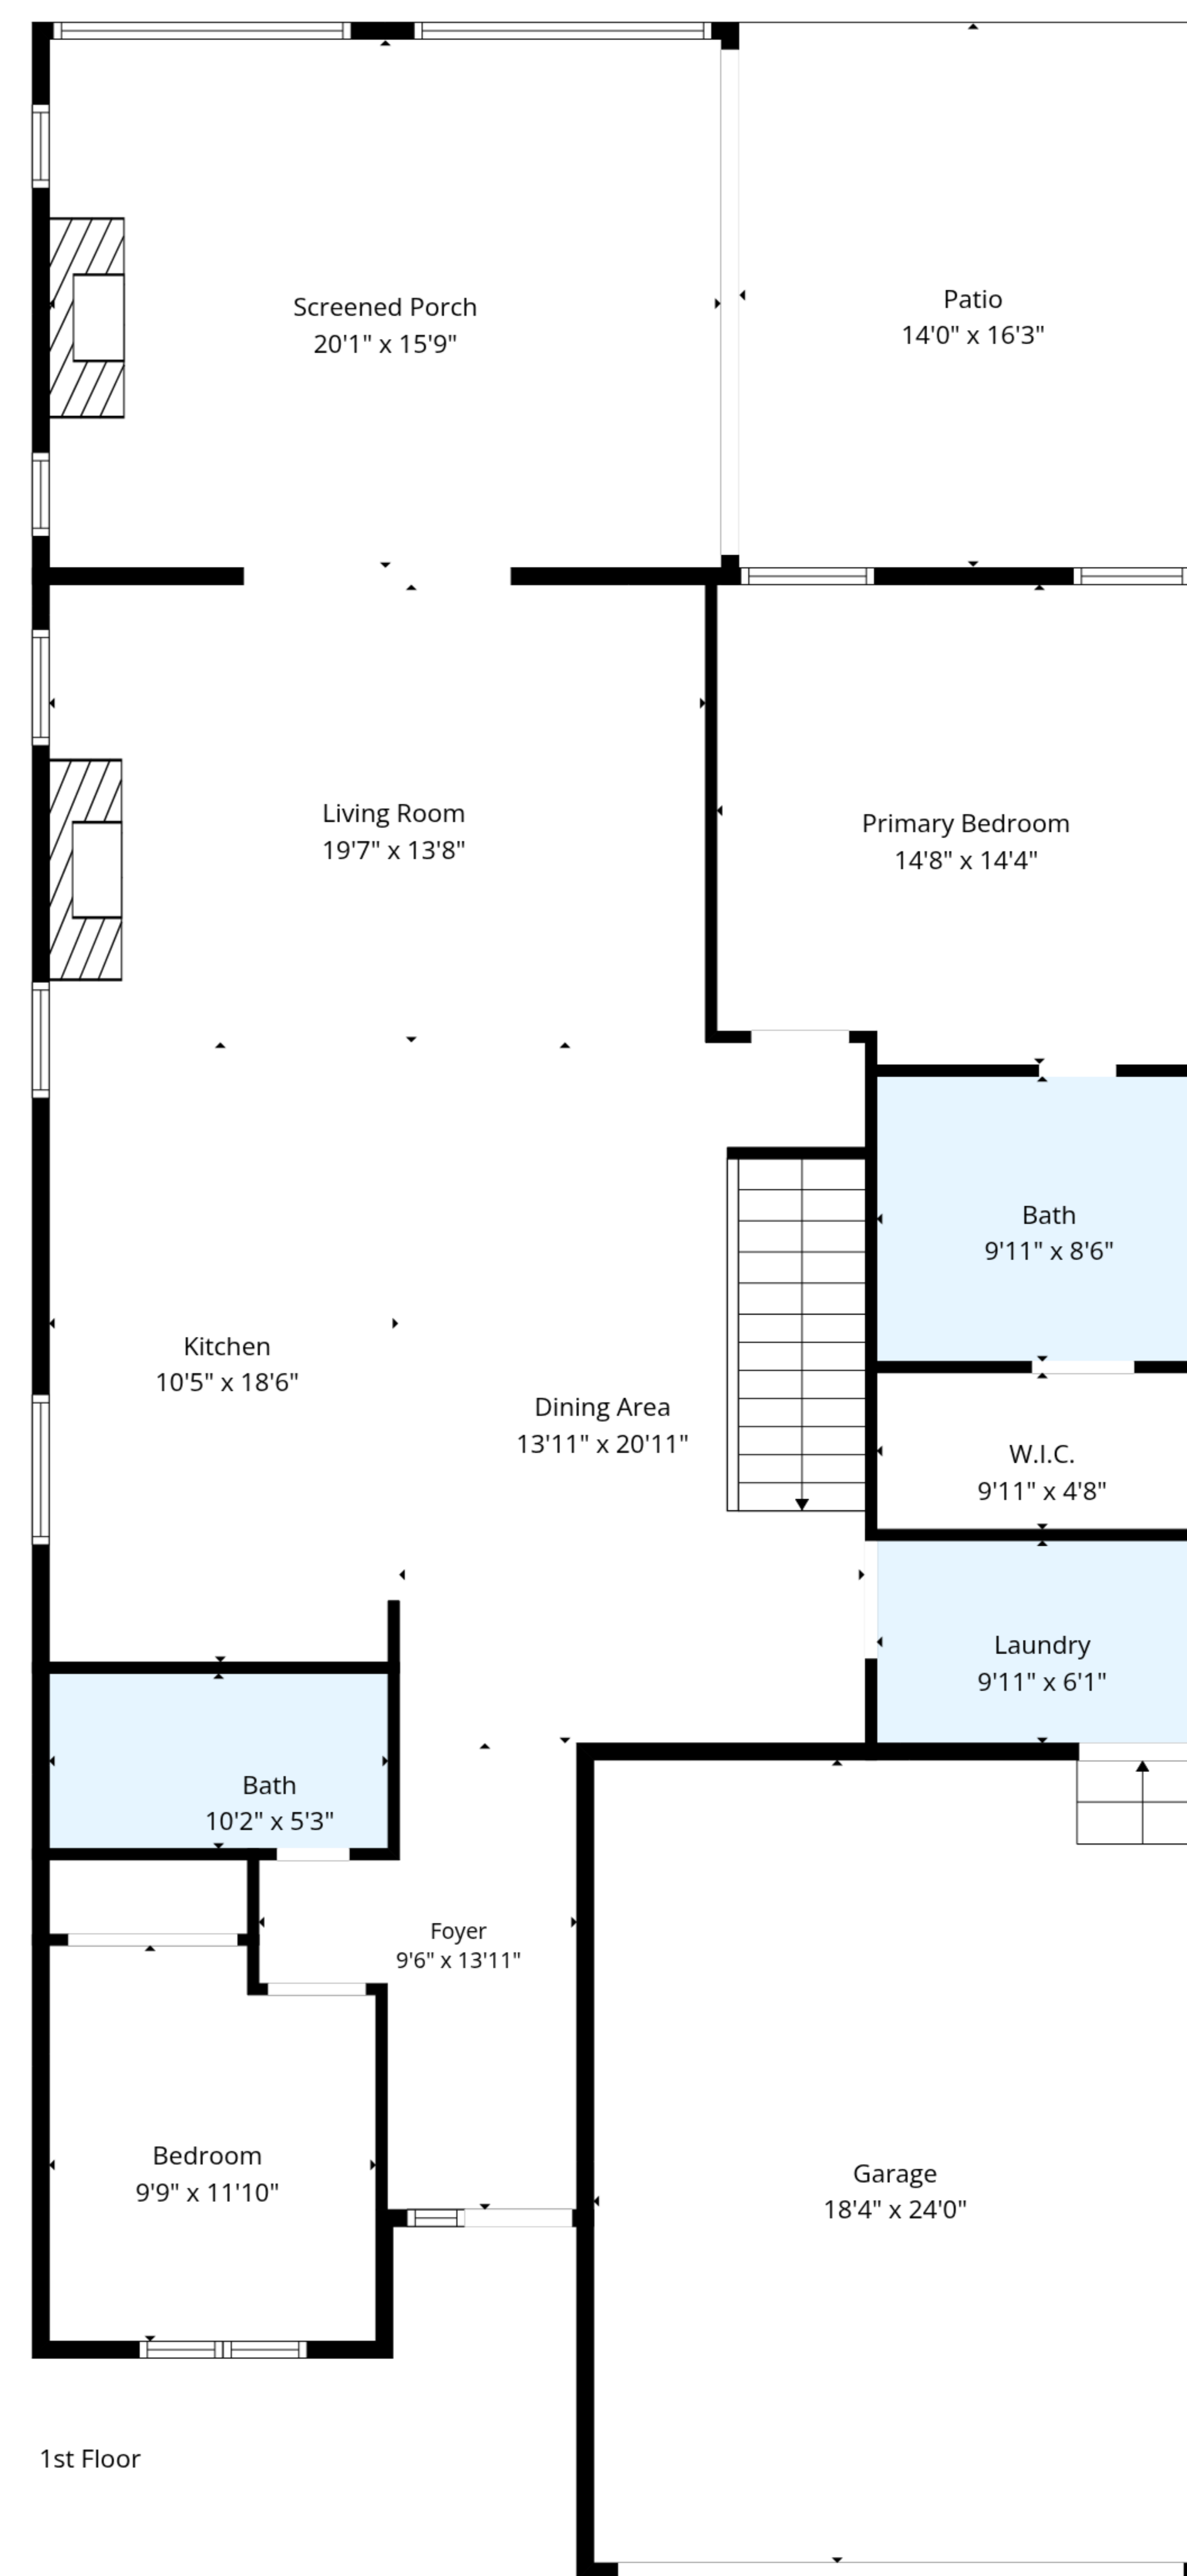

TOTAL: 3088 sq. ft

Basement: 1189 sq. ft, 1st floor: 1899 sq. ft

EXCLUDED AREAS: UTILITY: 237 sq. ft, SCREENED PORCH: 318 sq. ft, PATIO: 229 sq. ft,
WALLS: 236 sq. ft

TOTAL: 3088 sq. ft

Basement: 1189 sq. ft, 1st floor: 1899 sq. ft

EXCLUDED AREAS: UTILITY: 237 sq. ft, SCREENED PORCH: 318 sq. ft, PATIO: 229 sq. ft,
WALLS: 236 sq. ft

Basement

1st Floor

TOTAL: 3088 sq. ft
 Basement: 1189 sq. ft, 1st floor: 1899 sq. ft
 EXCLUDED AREAS: UTILITY: 237 sq. ft, SCREENED PORCH: 318 sq. ft, PATIO: 229 sq. ft,
 WALLS: 236 sq. ft