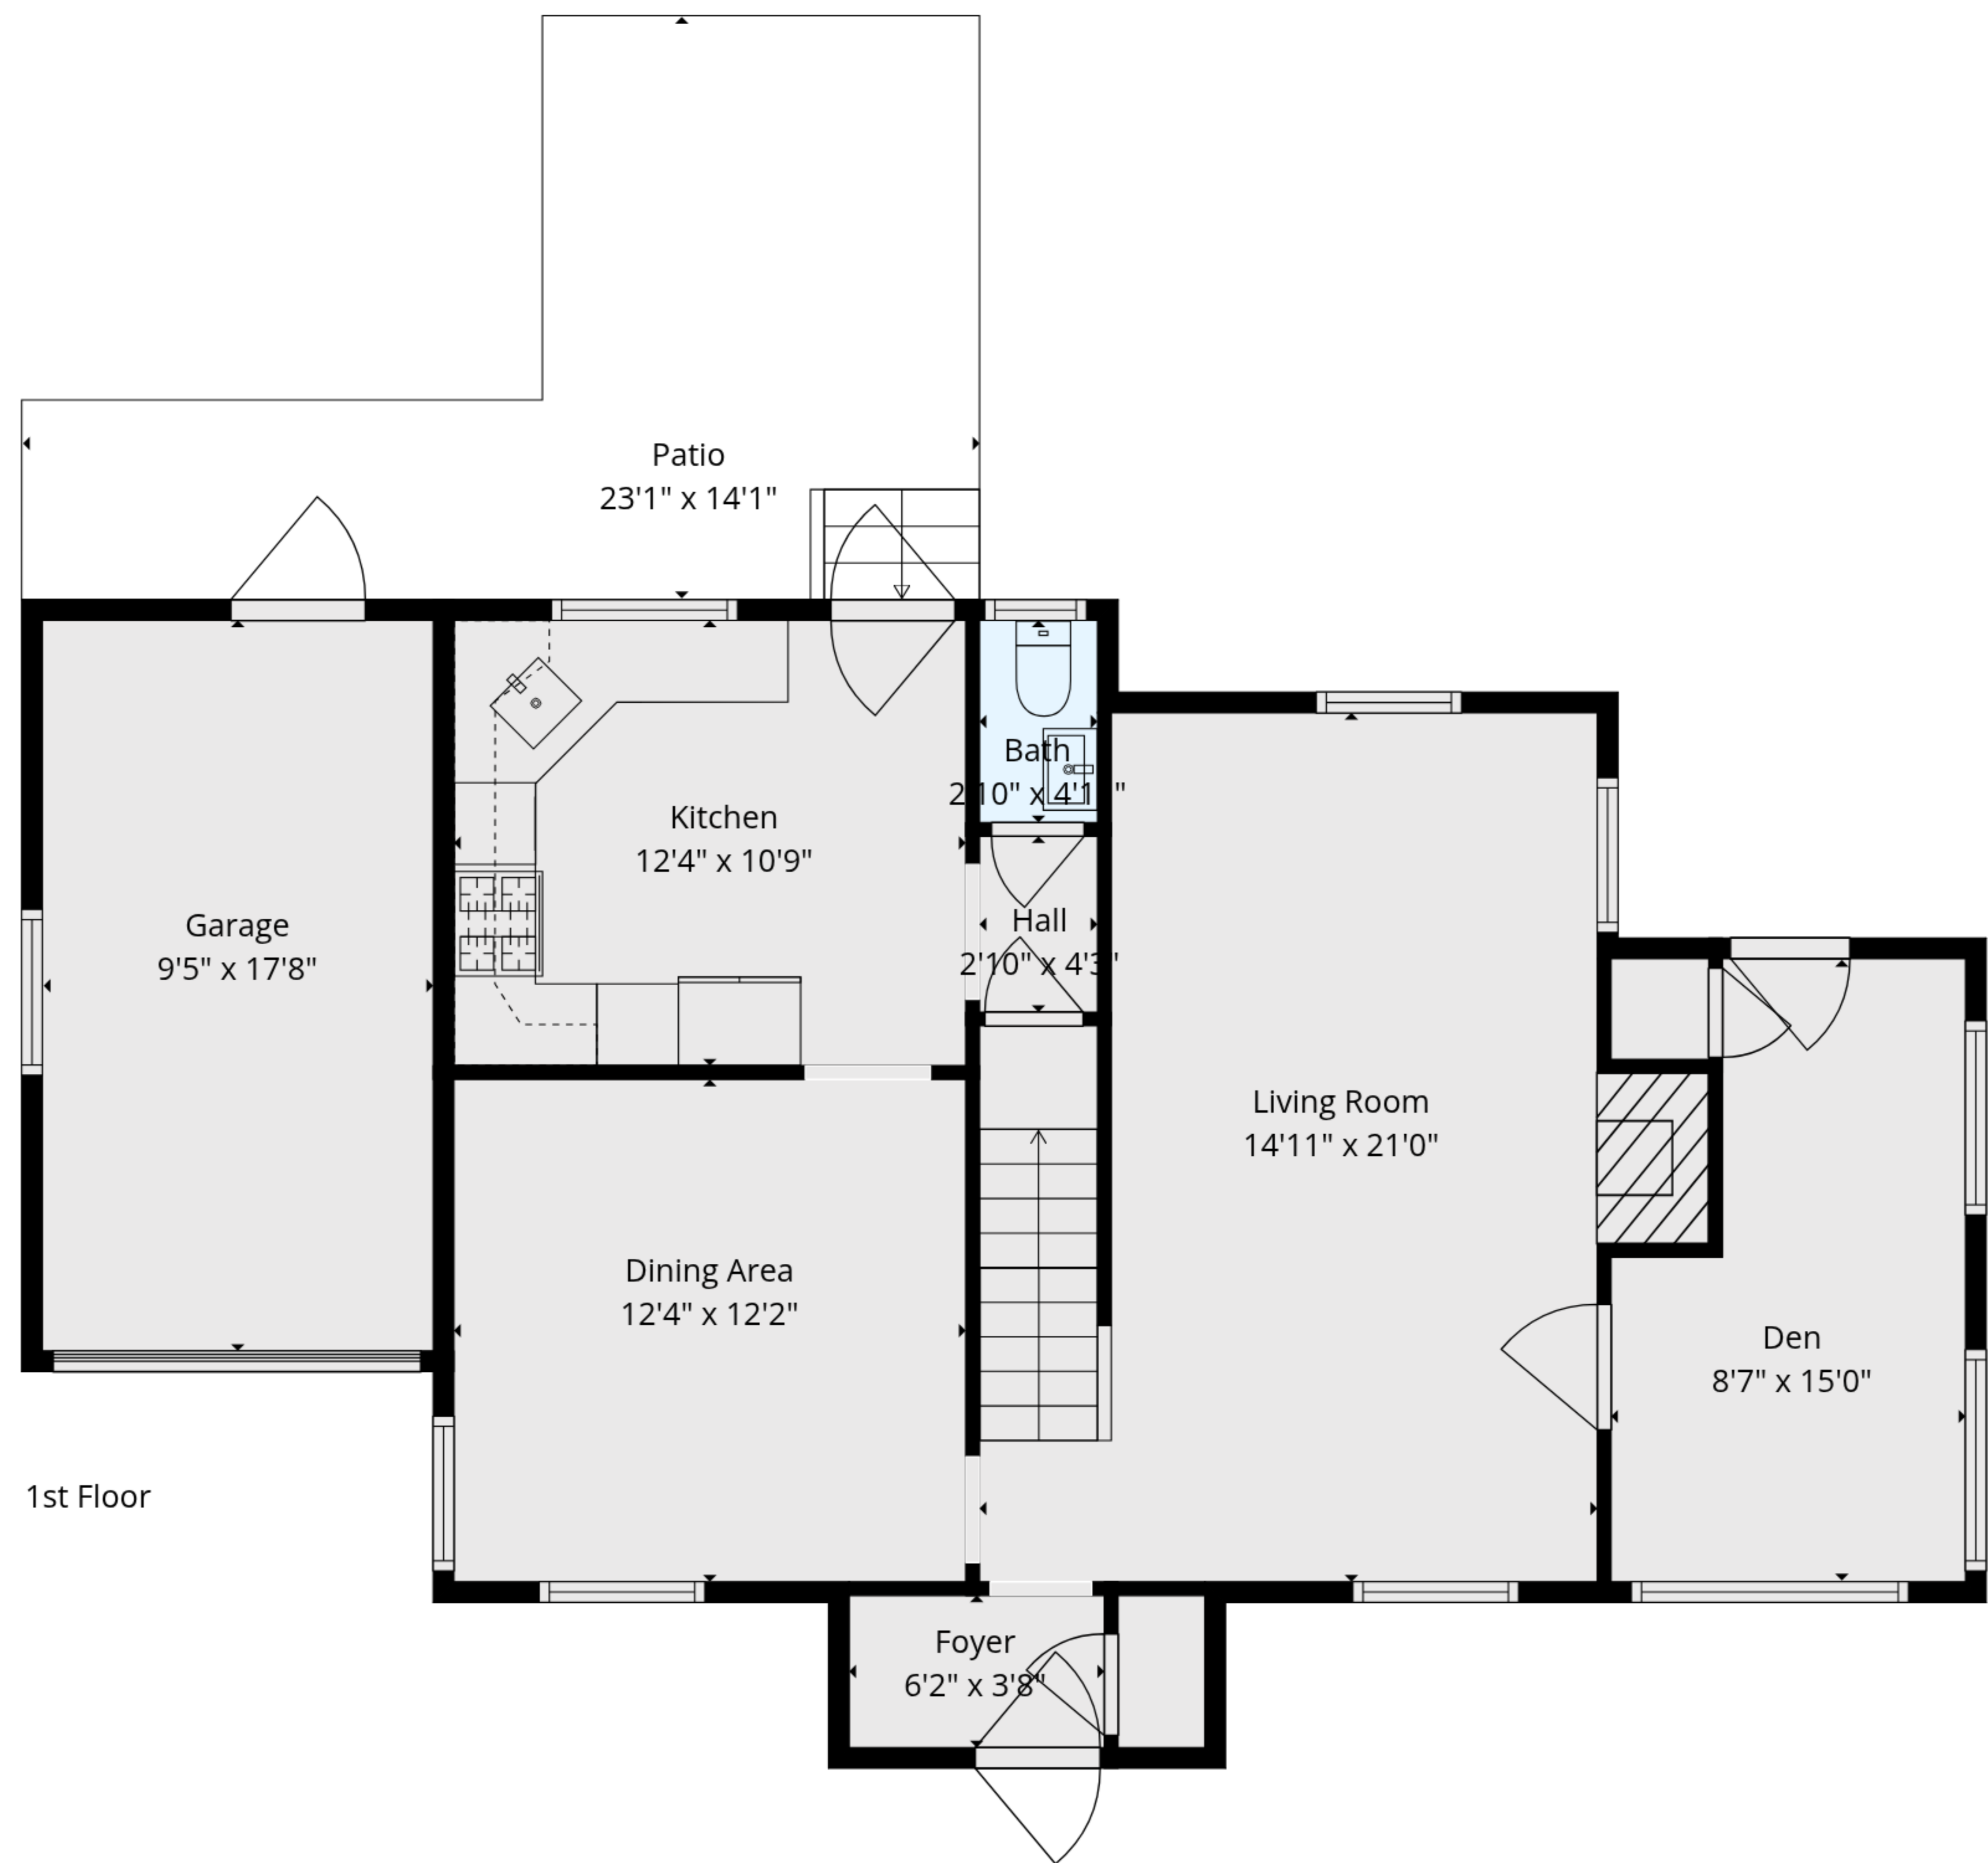

TOTAL: 1388 sq. ft

1st floor: 782 sq. ft, 2nd floor: 606 sq. ft

EXCLUDED AREAS: GARAGE: 167 sq. ft, PATIO: 210 sq. ft, WALLS: 134 sq. ft

TOTAL: 1388 sq. ft

1st floor: 782 sq. ft, 2nd floor: 606 sq. ft

EXCLUDED AREAS: GARAGE: 167 sq. ft, PATIO: 210 sq. ft, WALLS: 134 sq. ft

2nd Floor

1st Floor

TOTAL: 1388 sq. ft

1st floor: 782 sq. ft, 2nd floor: 606 sq. ft

EXCLUDED AREAS: GARAGE: 167 sq. ft, PATIO: 210 sq. ft, WALLS: 134 sq. ft