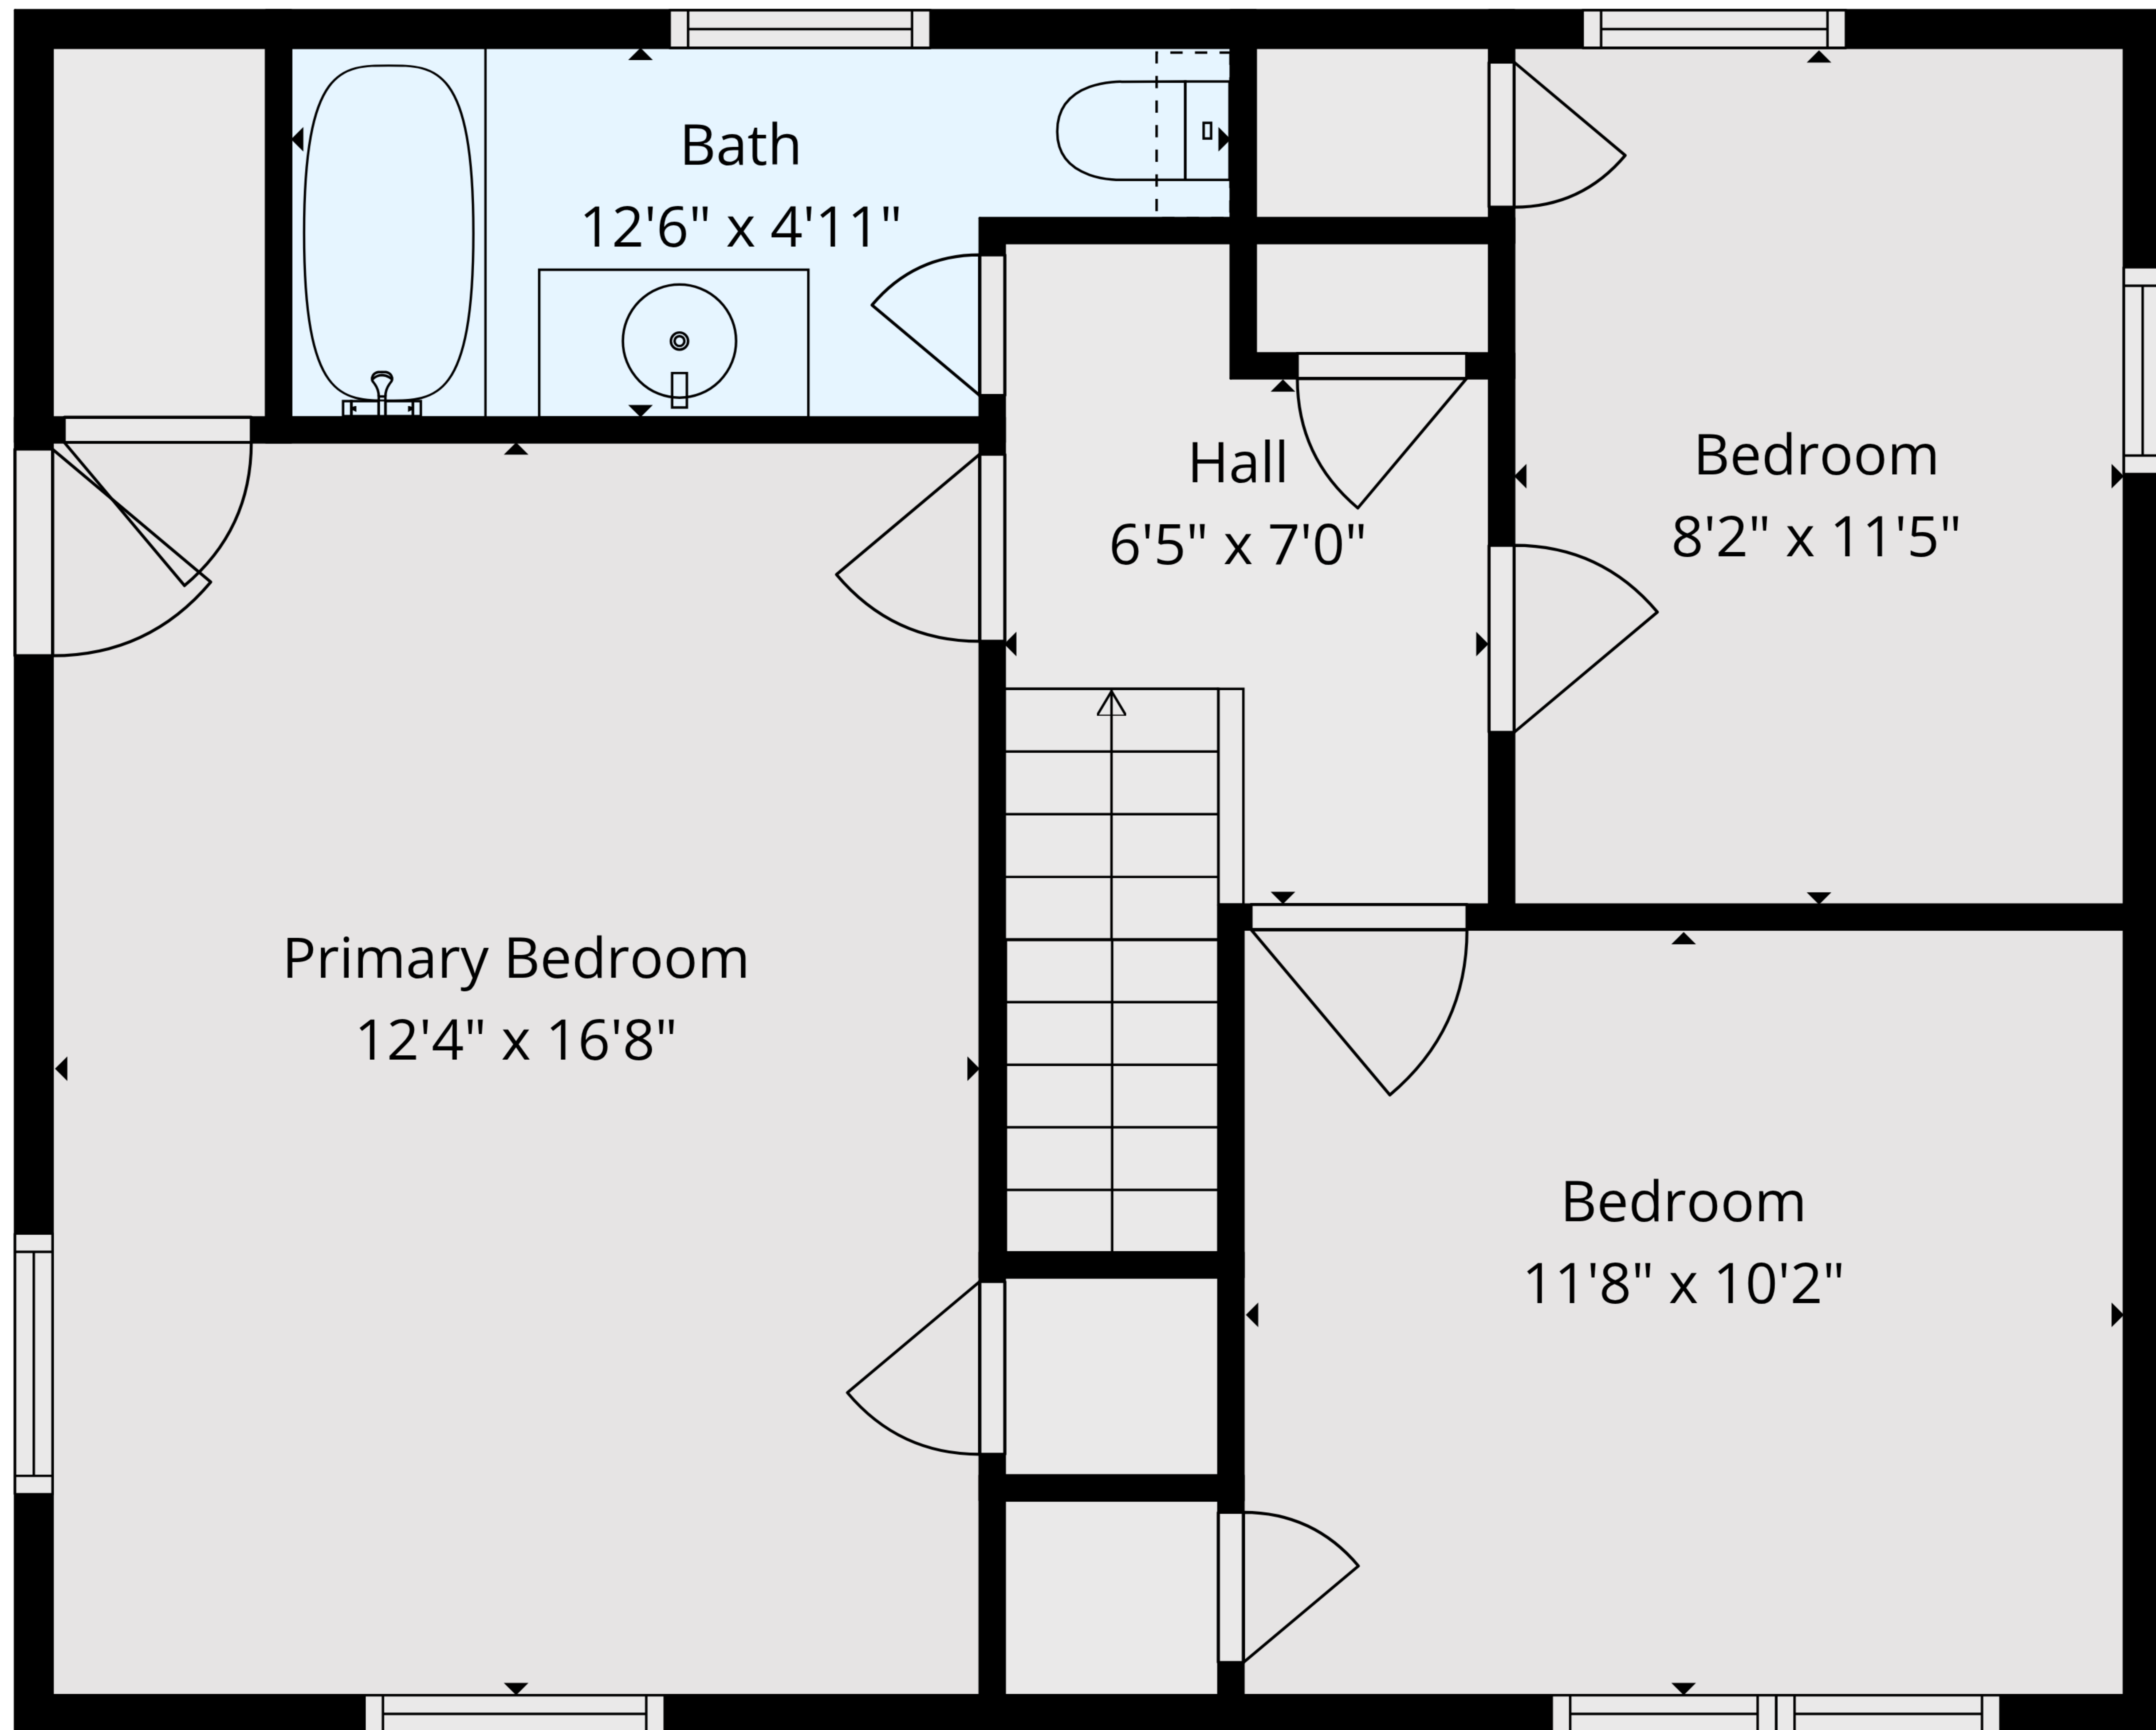

TOTAL: 1388 sq. ft

1st floor: 782 sq. ft, 2nd floor: 606 sq. ft

EXCLUDED AREAS: GARAGE: 167 sq. ft, PATIO: 210 sq. ft, WALLS: 134 sq. ft

TOTAL: 1388 sq. ft

1st floor: 782 sq. ft, 2nd floor: 606 sq. ft

EXCLUDED AREAS: GARAGE: 167 sq. ft, PATIO: 210 sq. ft, WALLS: 134 sq. ft

2nd Floor

1st Floor

TOTAL: 1388 sq. ft

1st floor: 782 sq. ft, 2nd floor: 606 sq. ft

EXCLUDED AREAS: GARAGE: 167 sq. ft, PATIO: 210 sq. ft, WALLS: 134 sq. ft