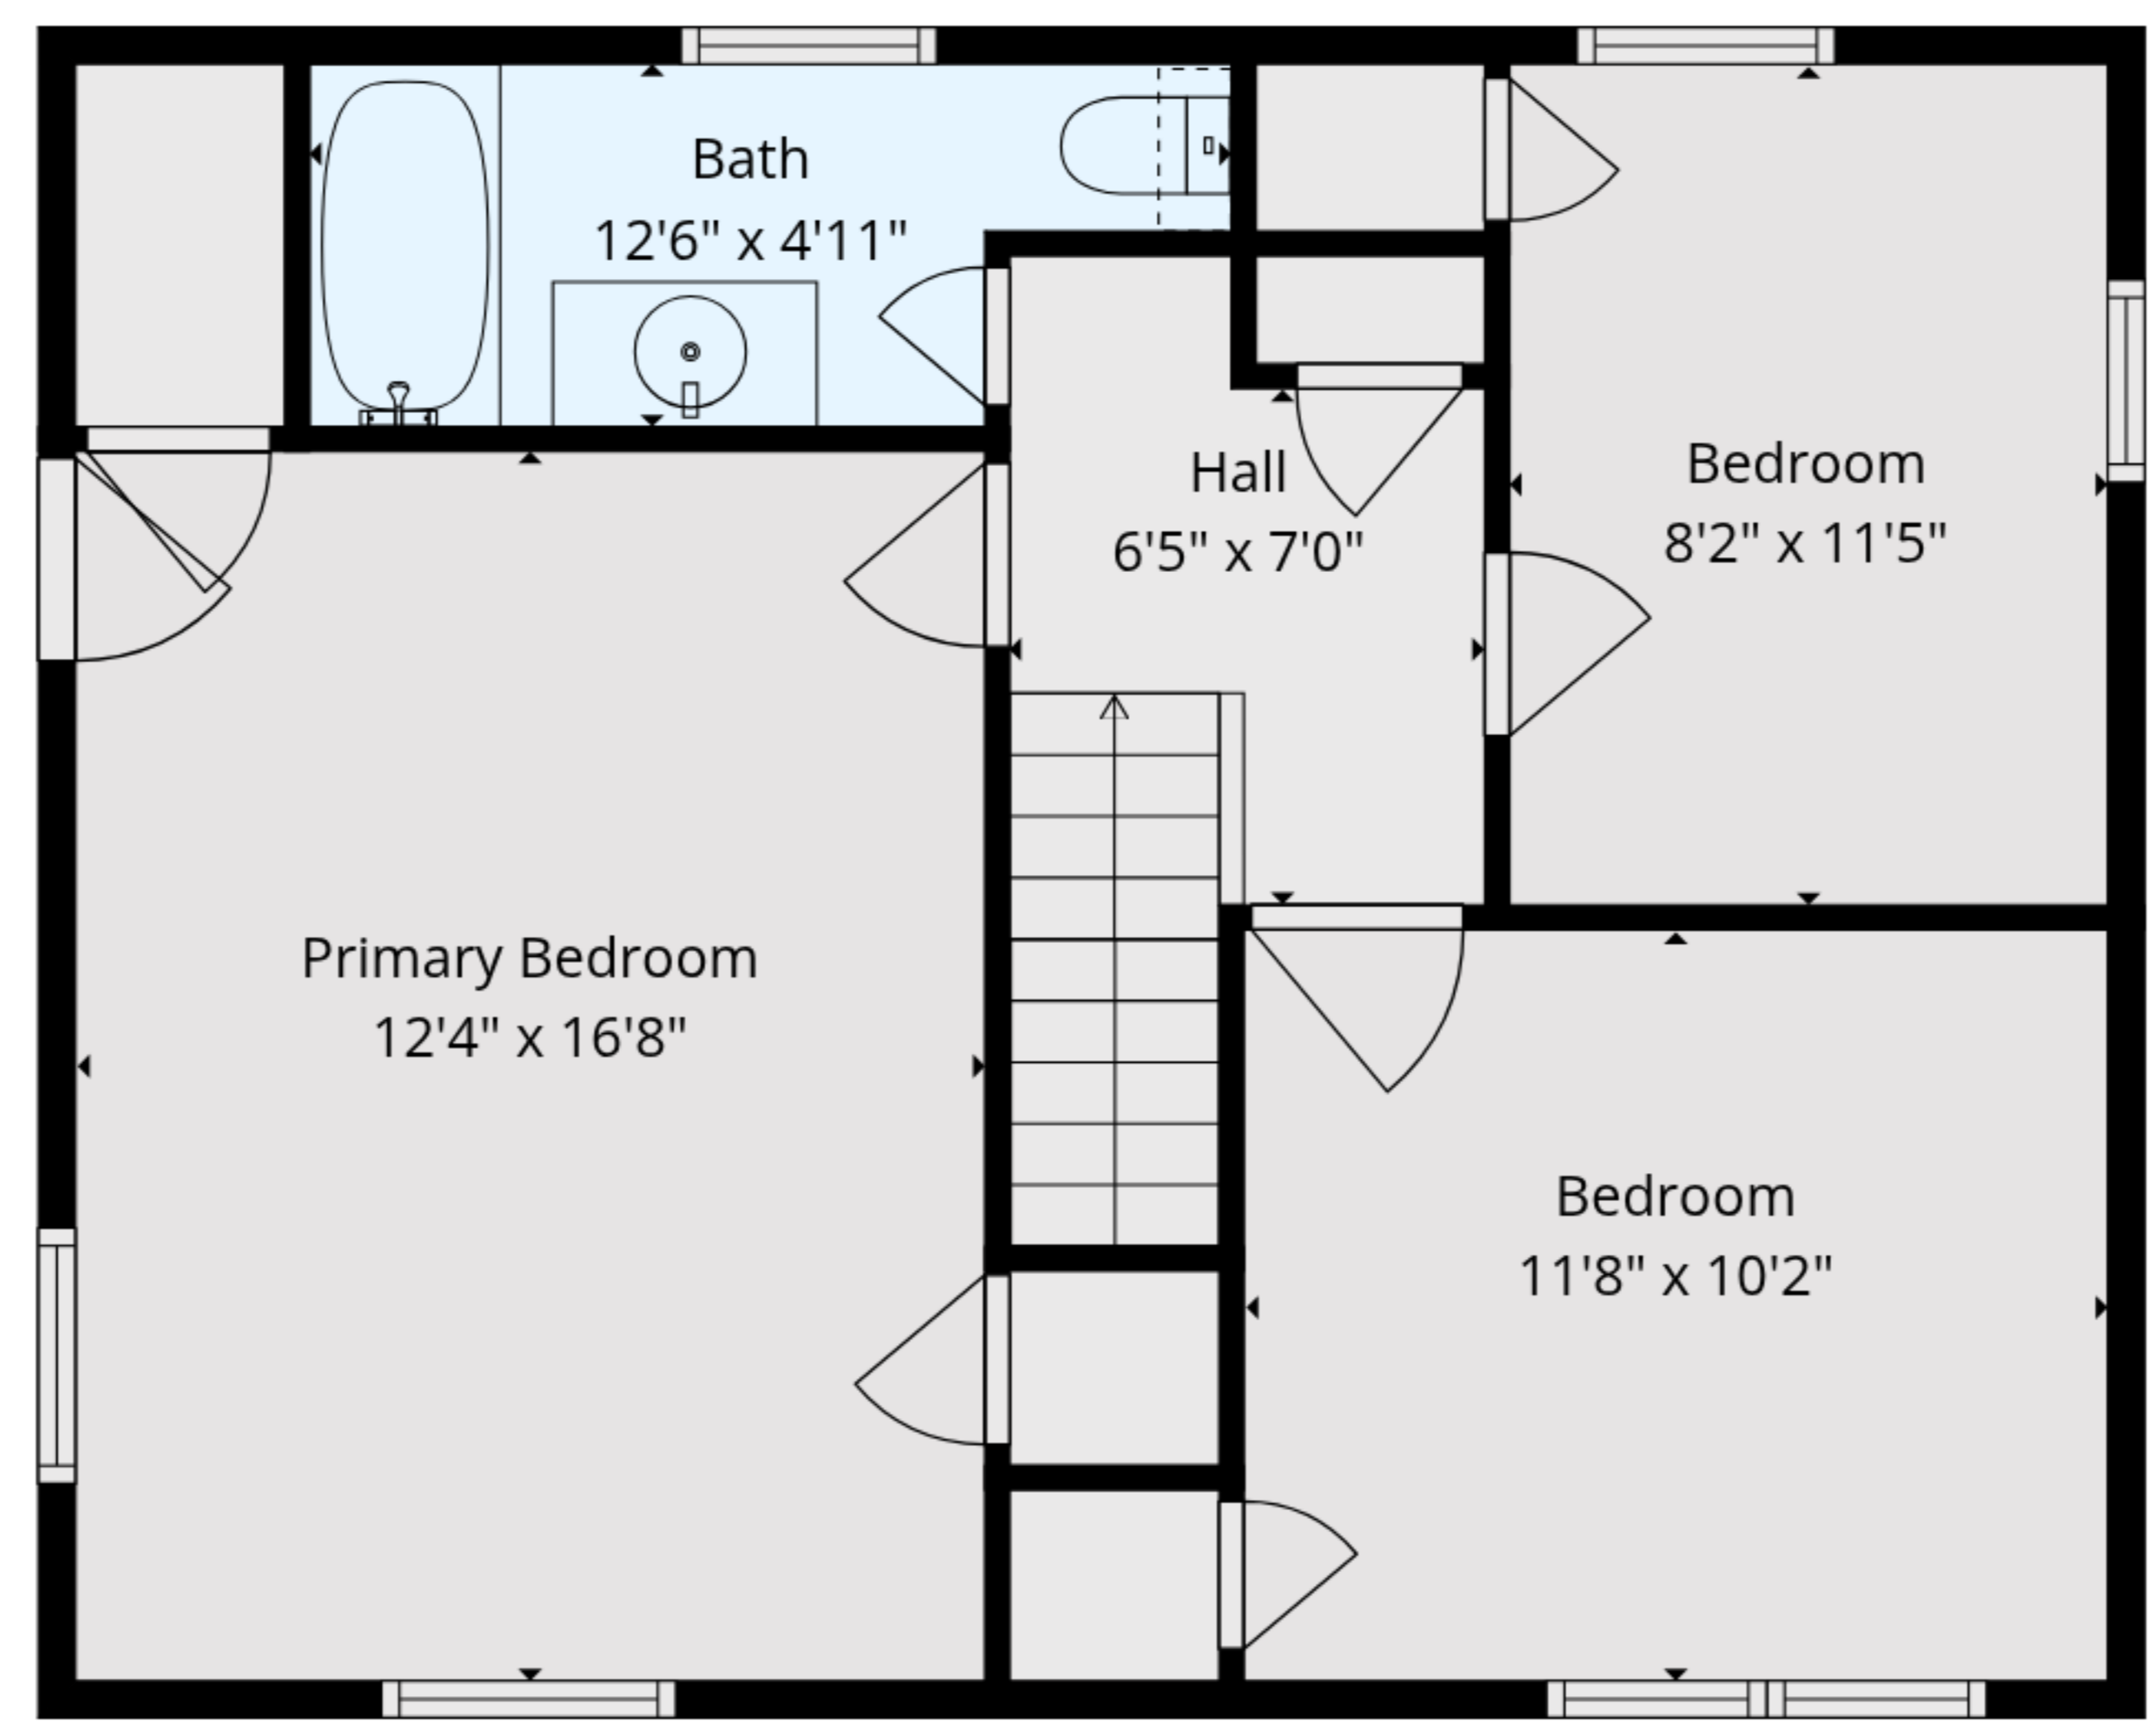

TOTAL: 1388 sq. ft

1st floor: 782 sq. ft, 2nd floor: 606 sq. ft

EXCLUDED AREAS: GARAGE: 167 sq. ft, PATIO: 210 sq. ft, WALLS: 134 sq. ft

TOTAL: 1388 sq. ft

1st floor: 782 sq. ft, 2nd floor: 606 sq. ft

EXCLUDED AREAS: GARAGE: 167 sq. ft, PATIO: 210 sq. ft, WALLS: 134 sq. ft

2nd Floor

1st Floor

TOTAL: 1388 sq. ft

1st floor: 782 sq. ft, 2nd floor: 606 sq. ft

EXCLUDED AREAS: GARAGE: 167 sq. ft, PATIO: 210 sq. ft, WALLS: 134 sq. ft