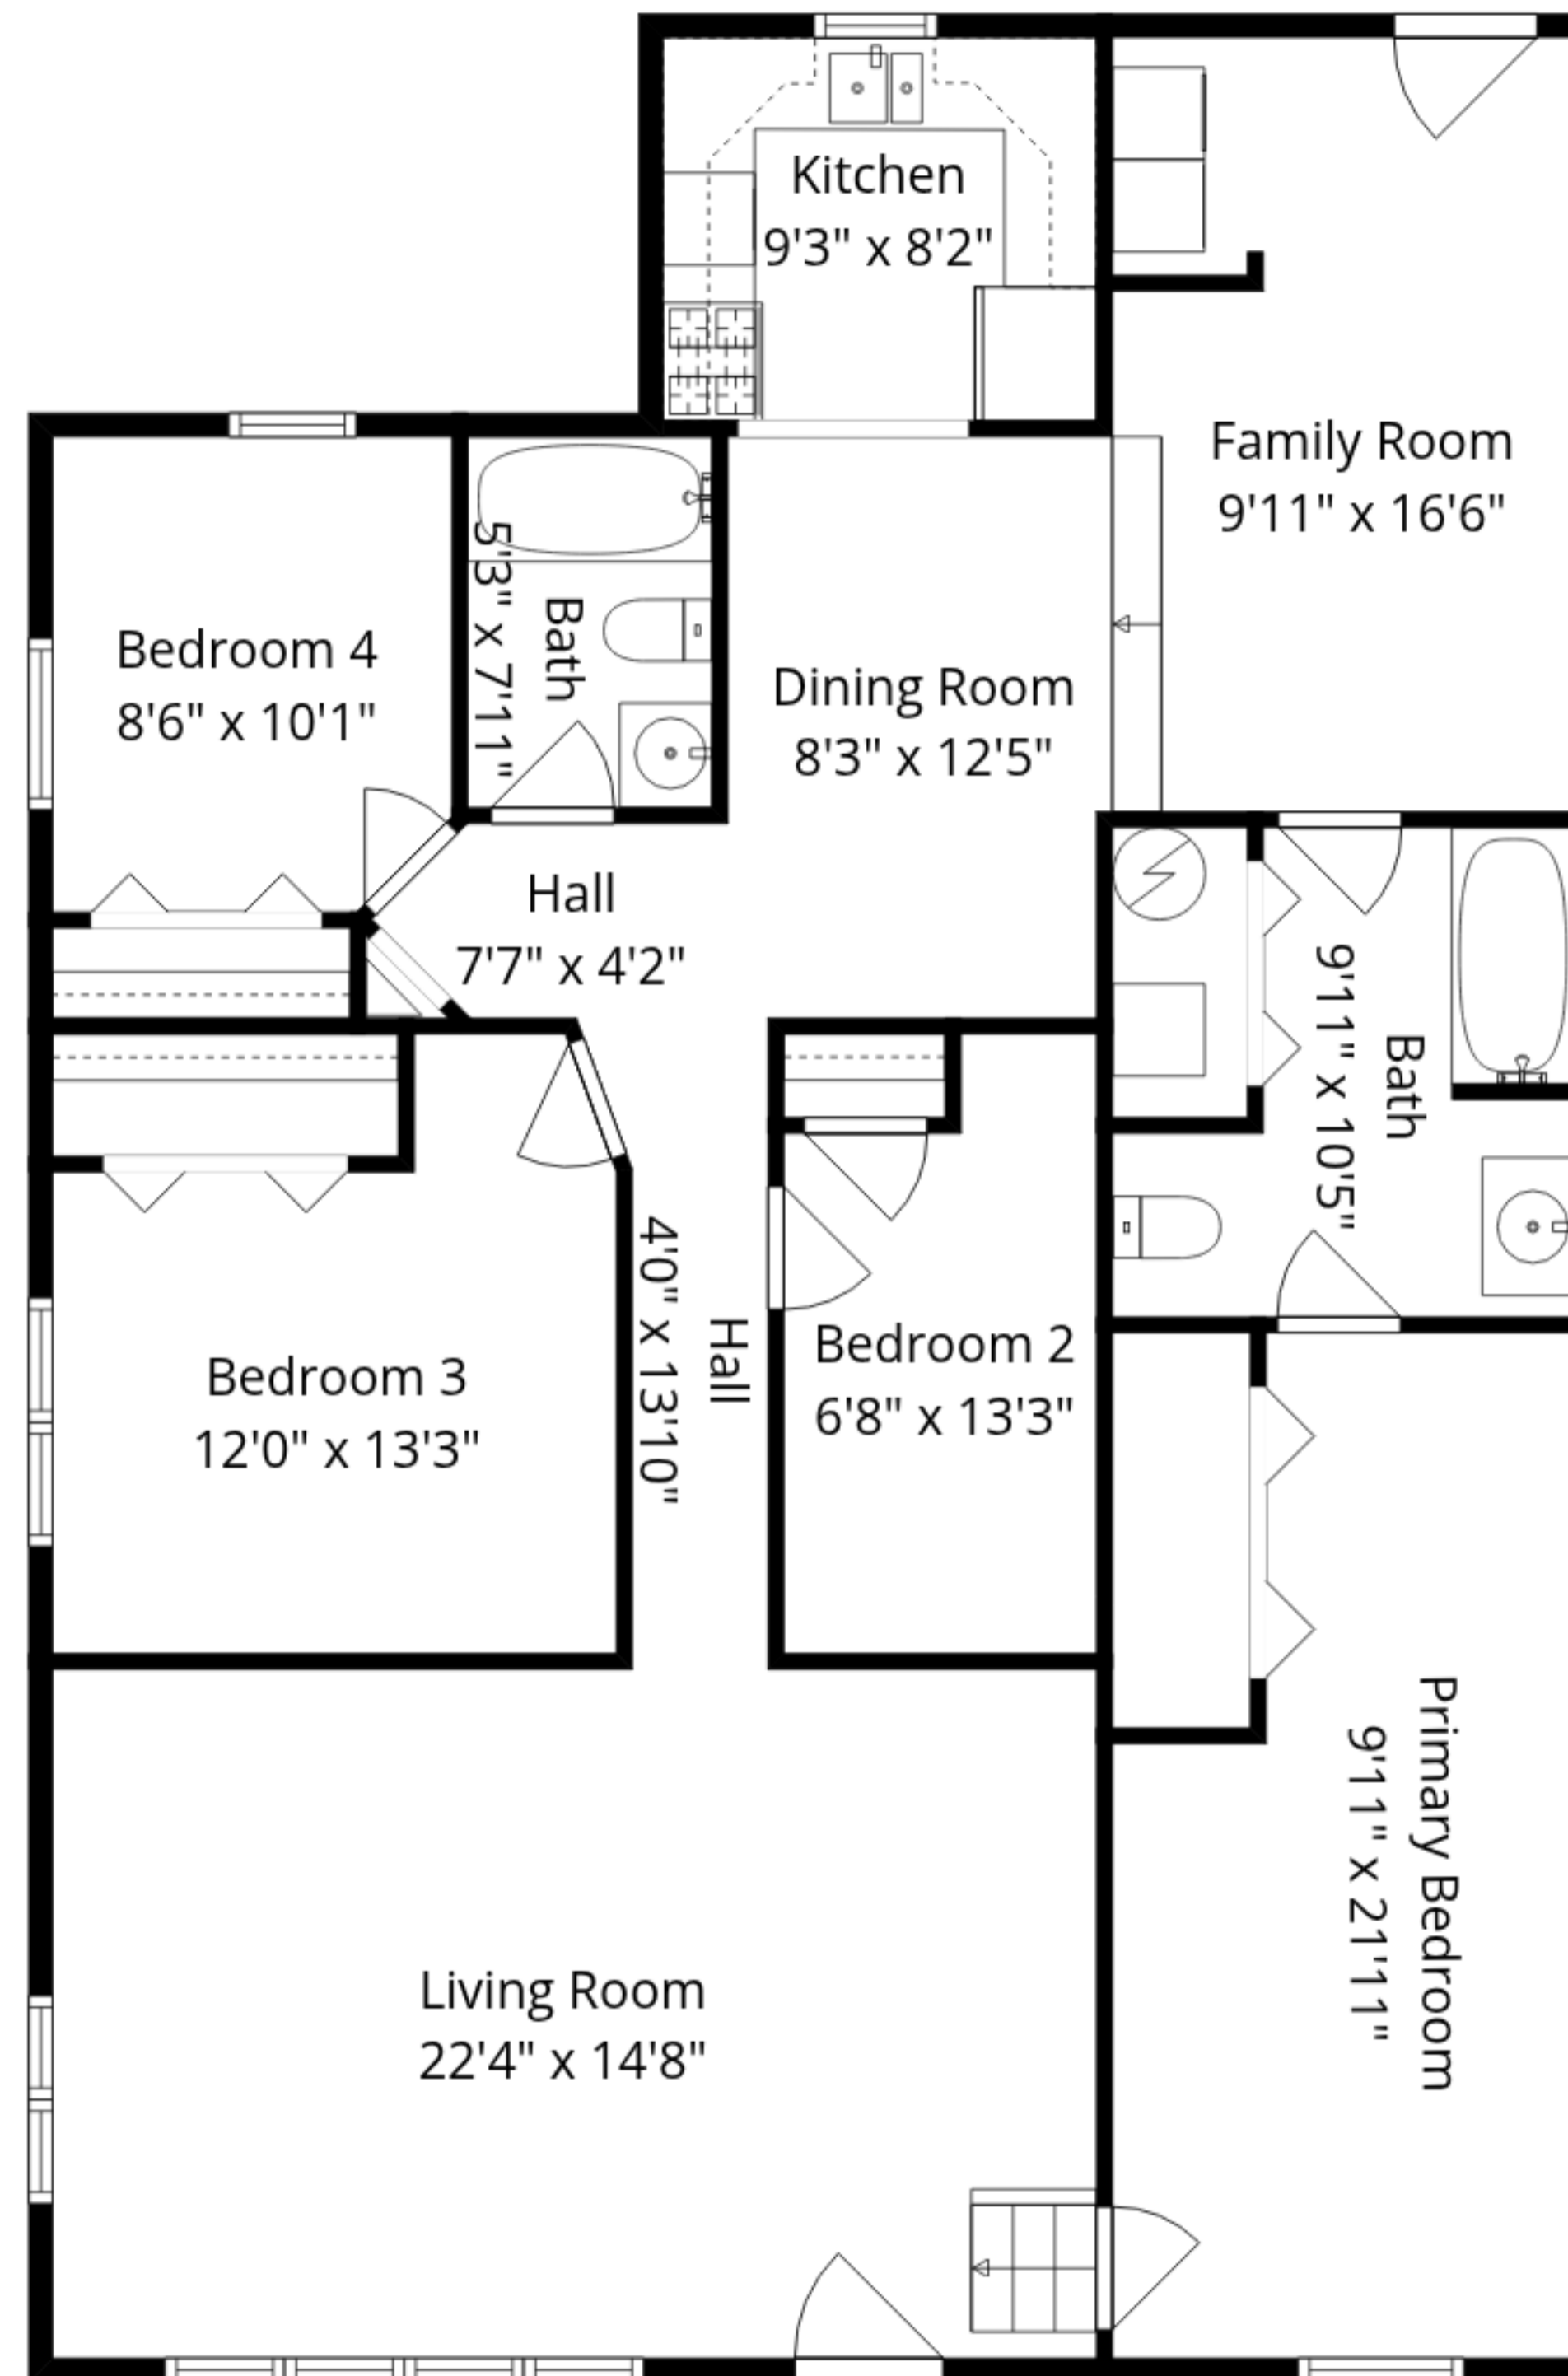

**Total GLA: 1582 sq. ft | Total: 1582 sq. ft**  
 Main floor: 1582 sq. ft

Sizes And Dimensions Are Approximate. Actual May Vary.

**Total GLA: 1582 sq. ft | Total: 1582 sq. ft**  
 Main floor: 1582 sq. ft

Sizes And Dimensions Are Approximate. Actual May Vary.