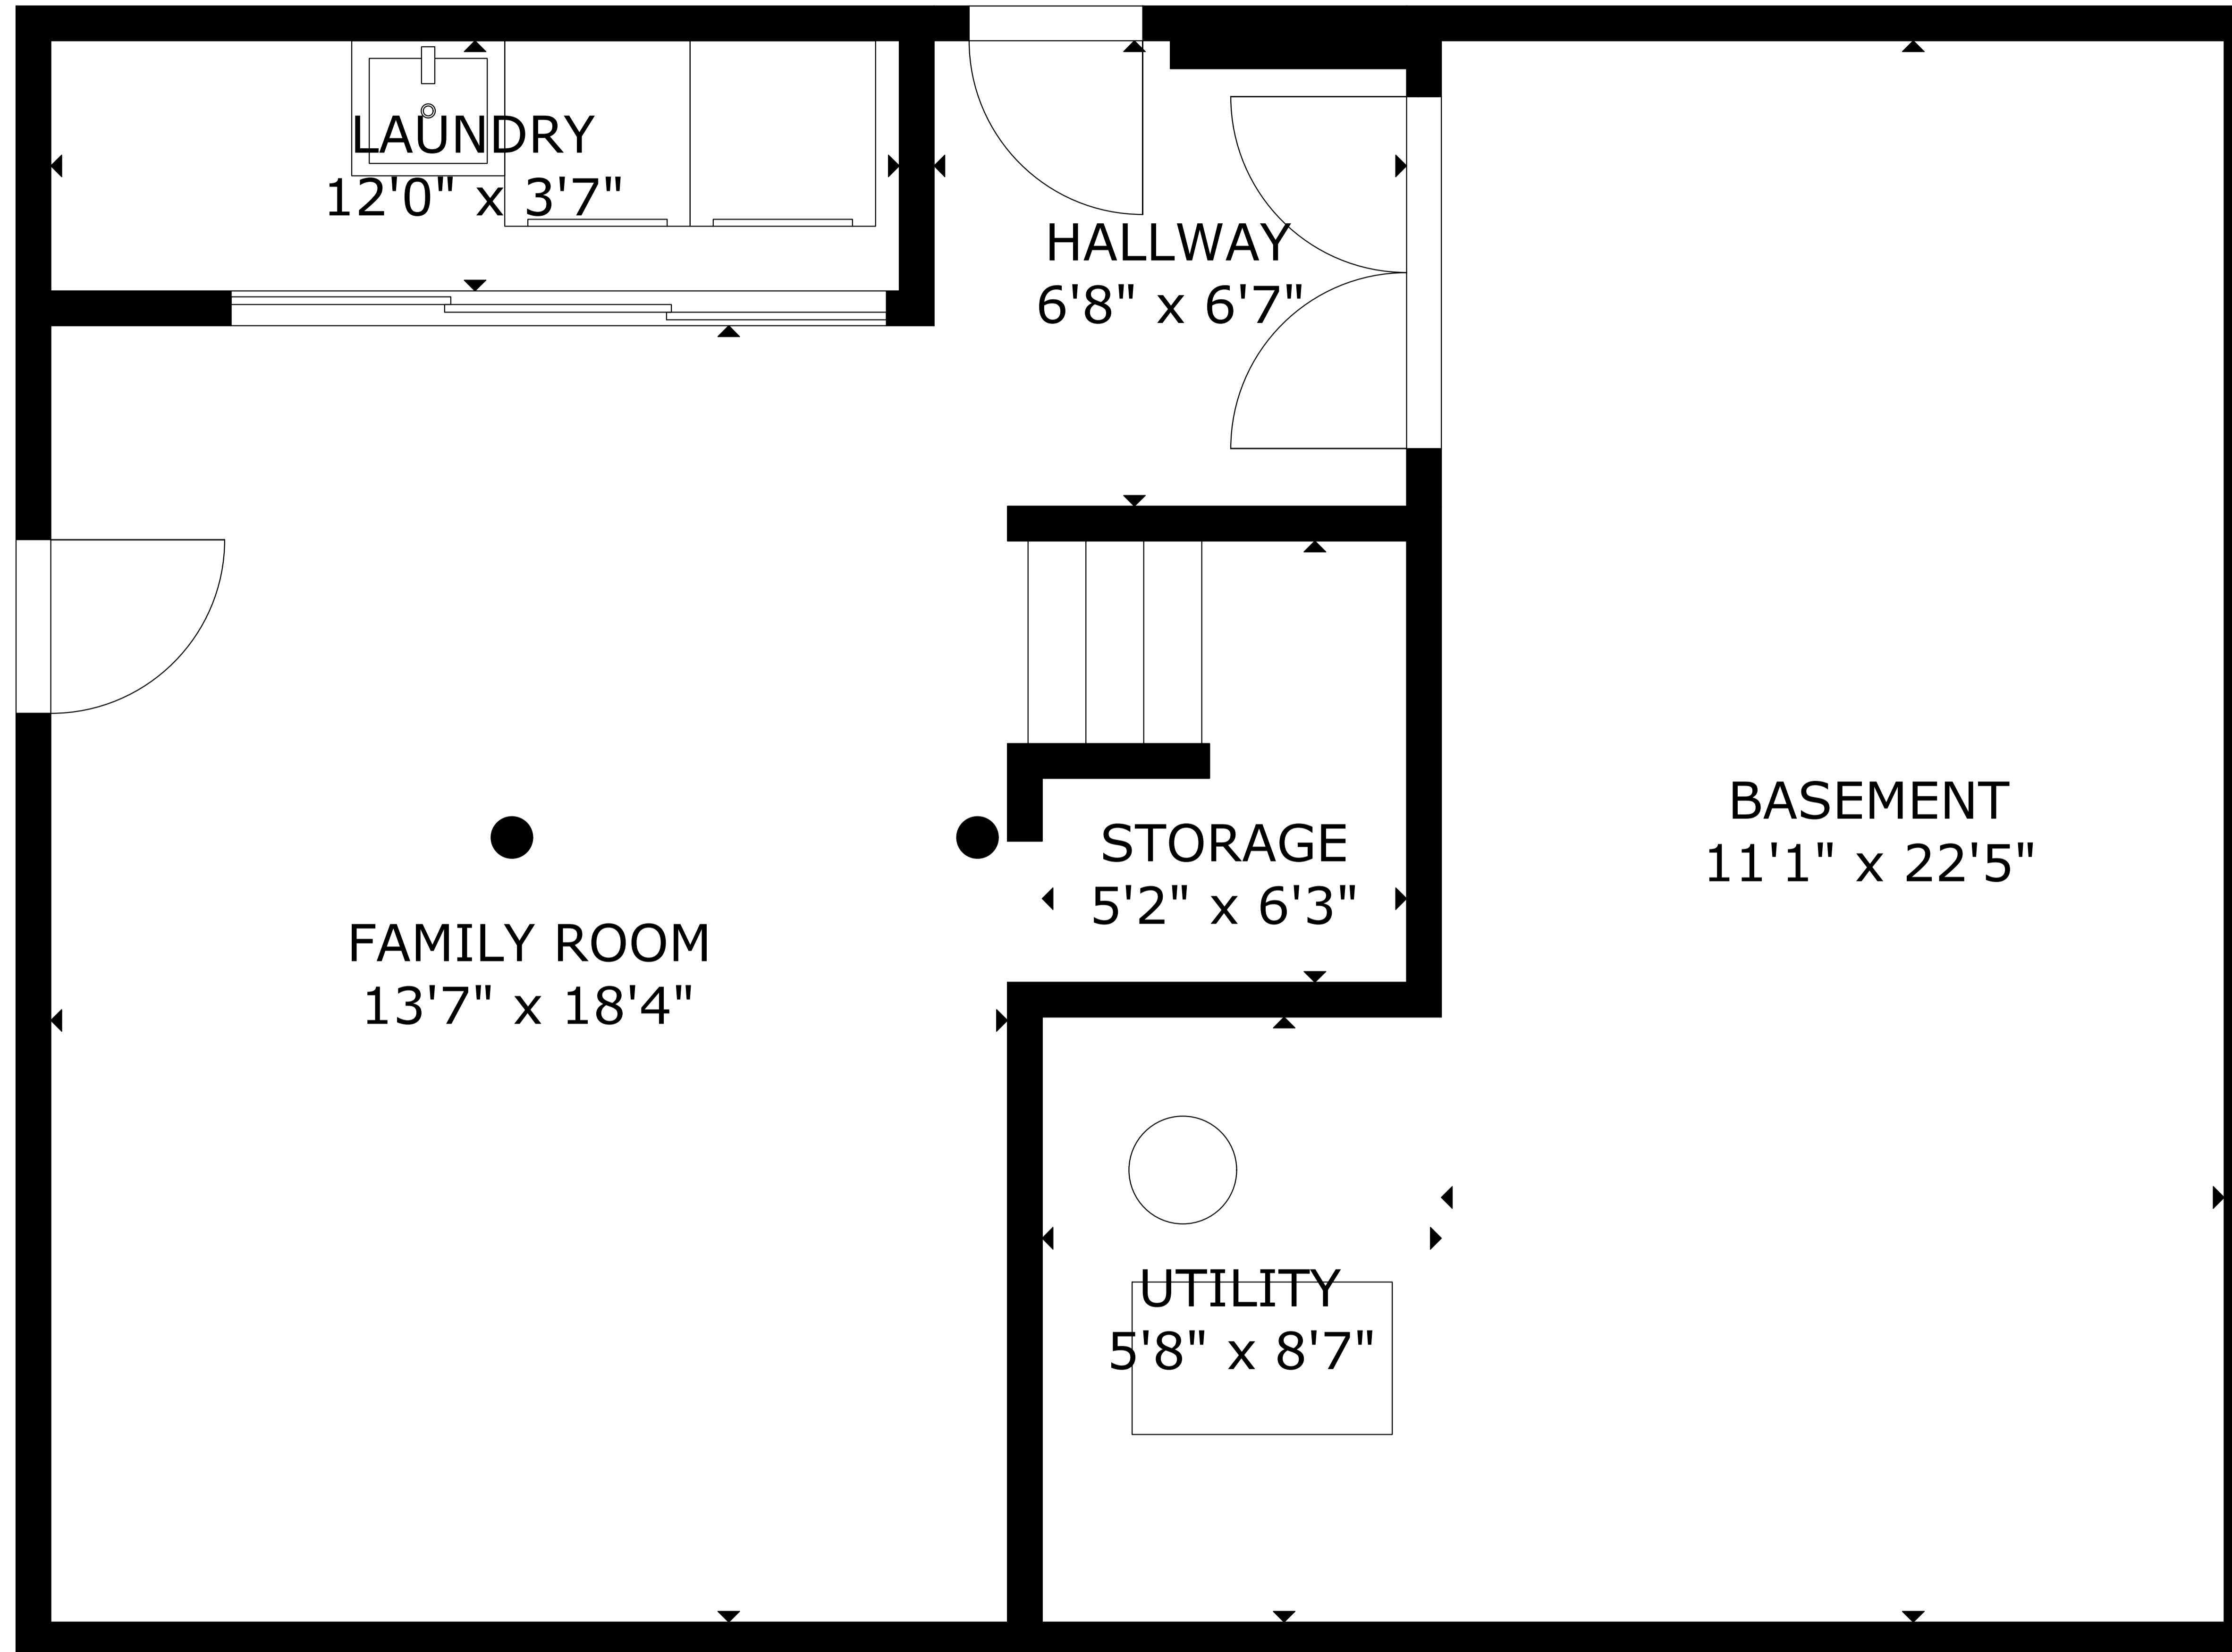

621 LOCUSTFIELD RD EAST FALMOUTH

GROSS INTERNAL AREA
TOTAL: 2,574 sq ft

BASEMENT: 689 sq ft, FLOOR 1: 1,085 sq ft, FLOOR 2: 800 sq ft
SIZE AND DIMENSIONS ARE APPROXIMATE, ACTUAL MAY VARY