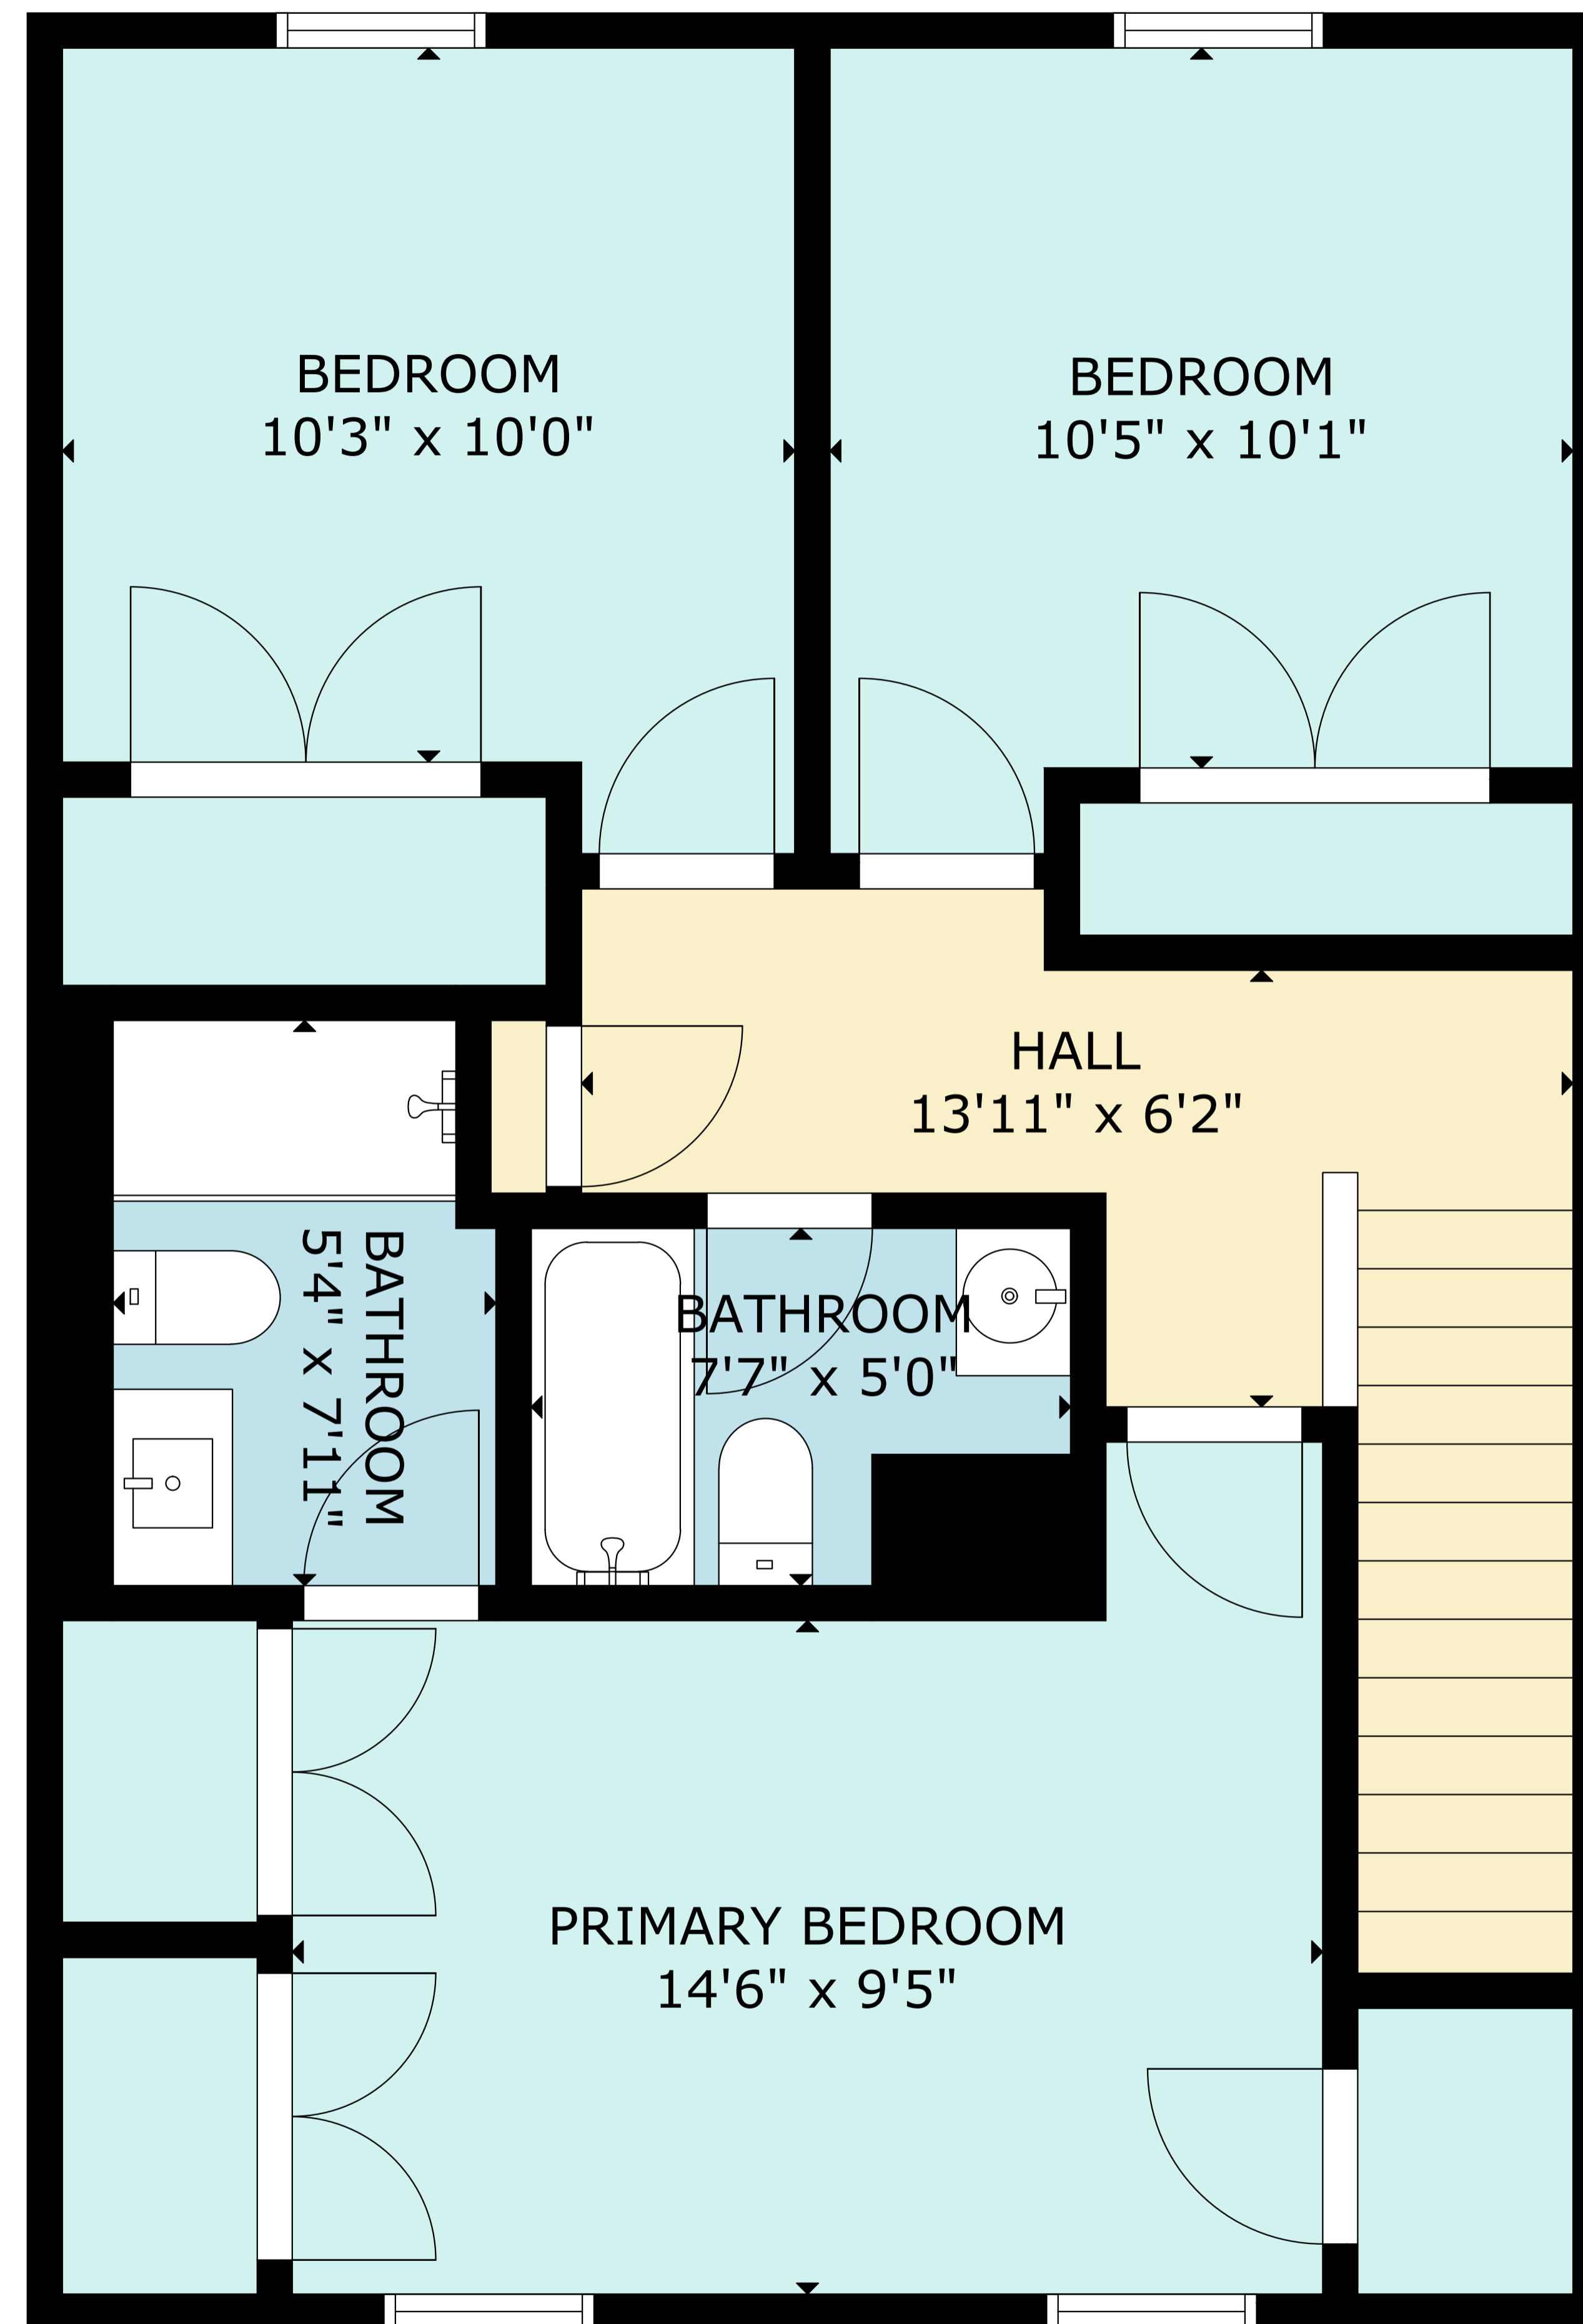

MAIN FLOOR

UPPER LEVEL 1

GROSS INTERNAL AREA
 TOTAL: 1,353 sq ft
 MAIN FLOOR: 684 sq ft, UPPER LEVEL 1: 669 sq ft
 SIZE AND DIMENSIONS ARE APPROXIMATE, ACTUAL MAY VARY