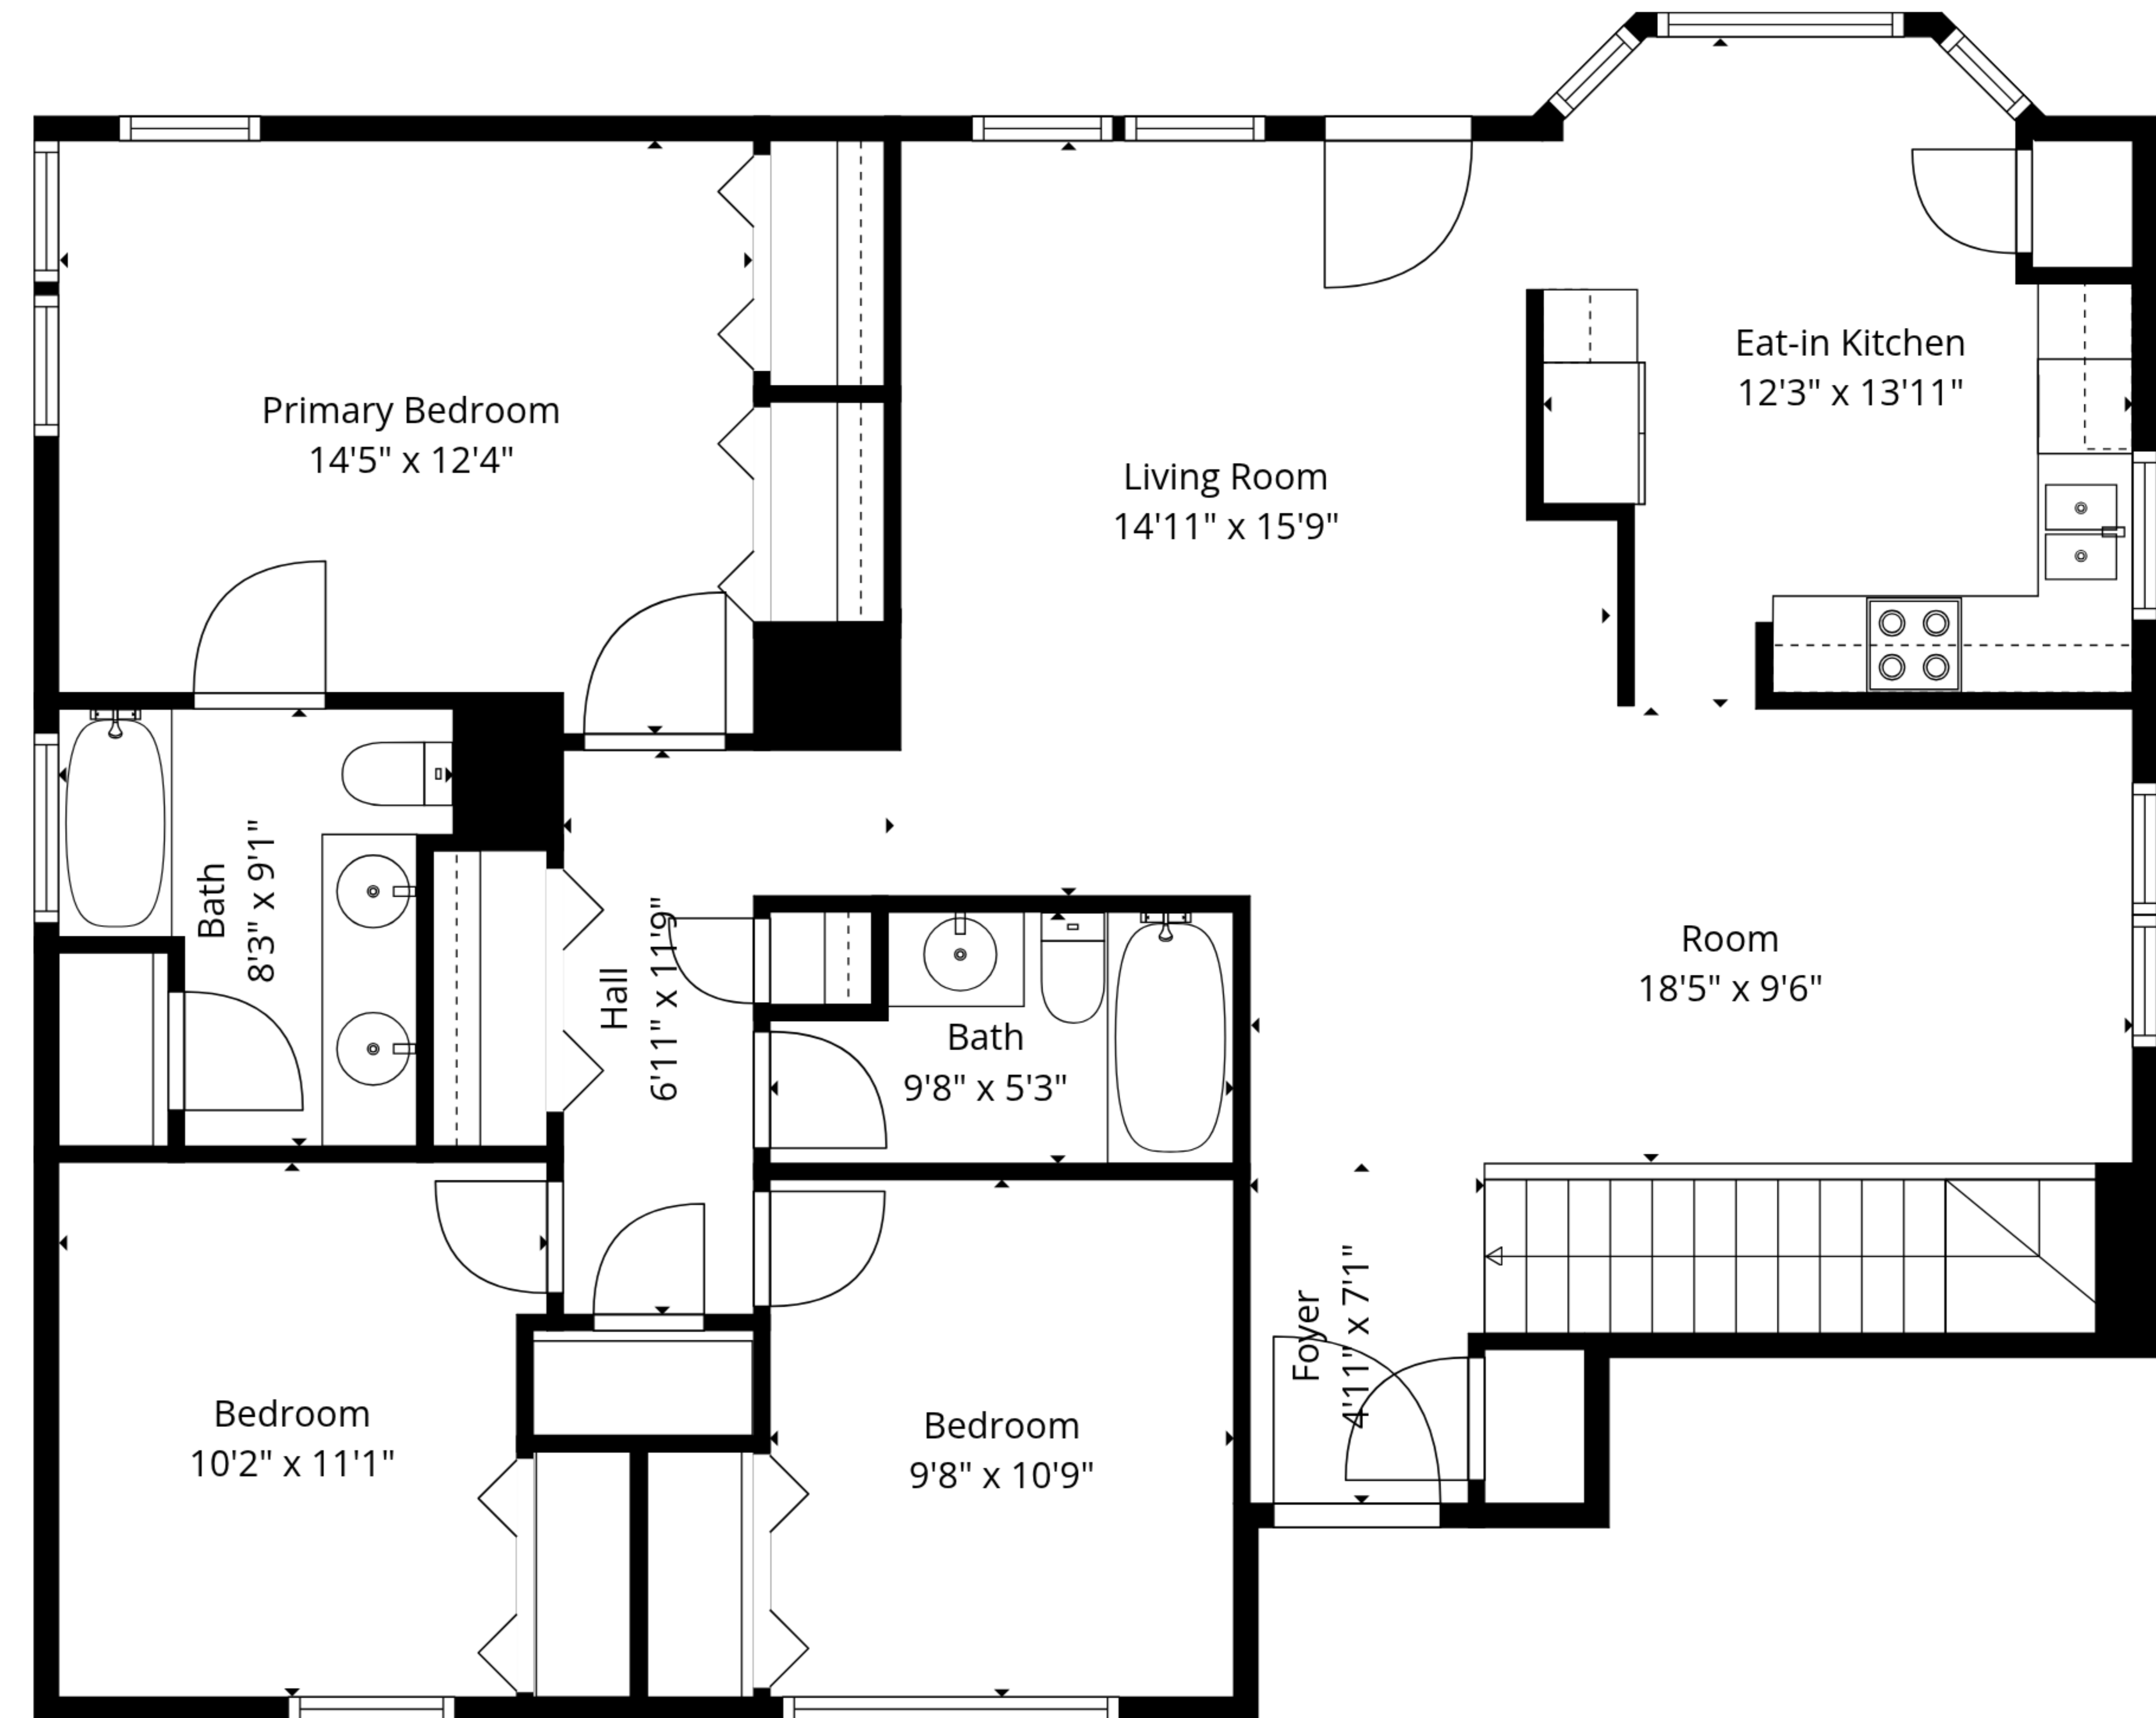

TOTAL: 2578 sq. ft

1st floor: 1274 sq. ft, 2nd floor: 1304 sq. ft

EXCLUDED AREAS: WALLS: 154 sq. ft

TOTAL: 2578 sq. ft

1st floor: 1274 sq. ft, 2nd floor: 1304 sq. ft

EXCLUDED AREAS: WALLS: 154 sq. ft

1st Floor

2nd Floor

TOTAL: 2578 sq. ft
 1st floor: 1274 sq. ft, 2nd floor: 1304 sq. ft
 EXCLUDED AREAS: WALLS: 154 sq. ft