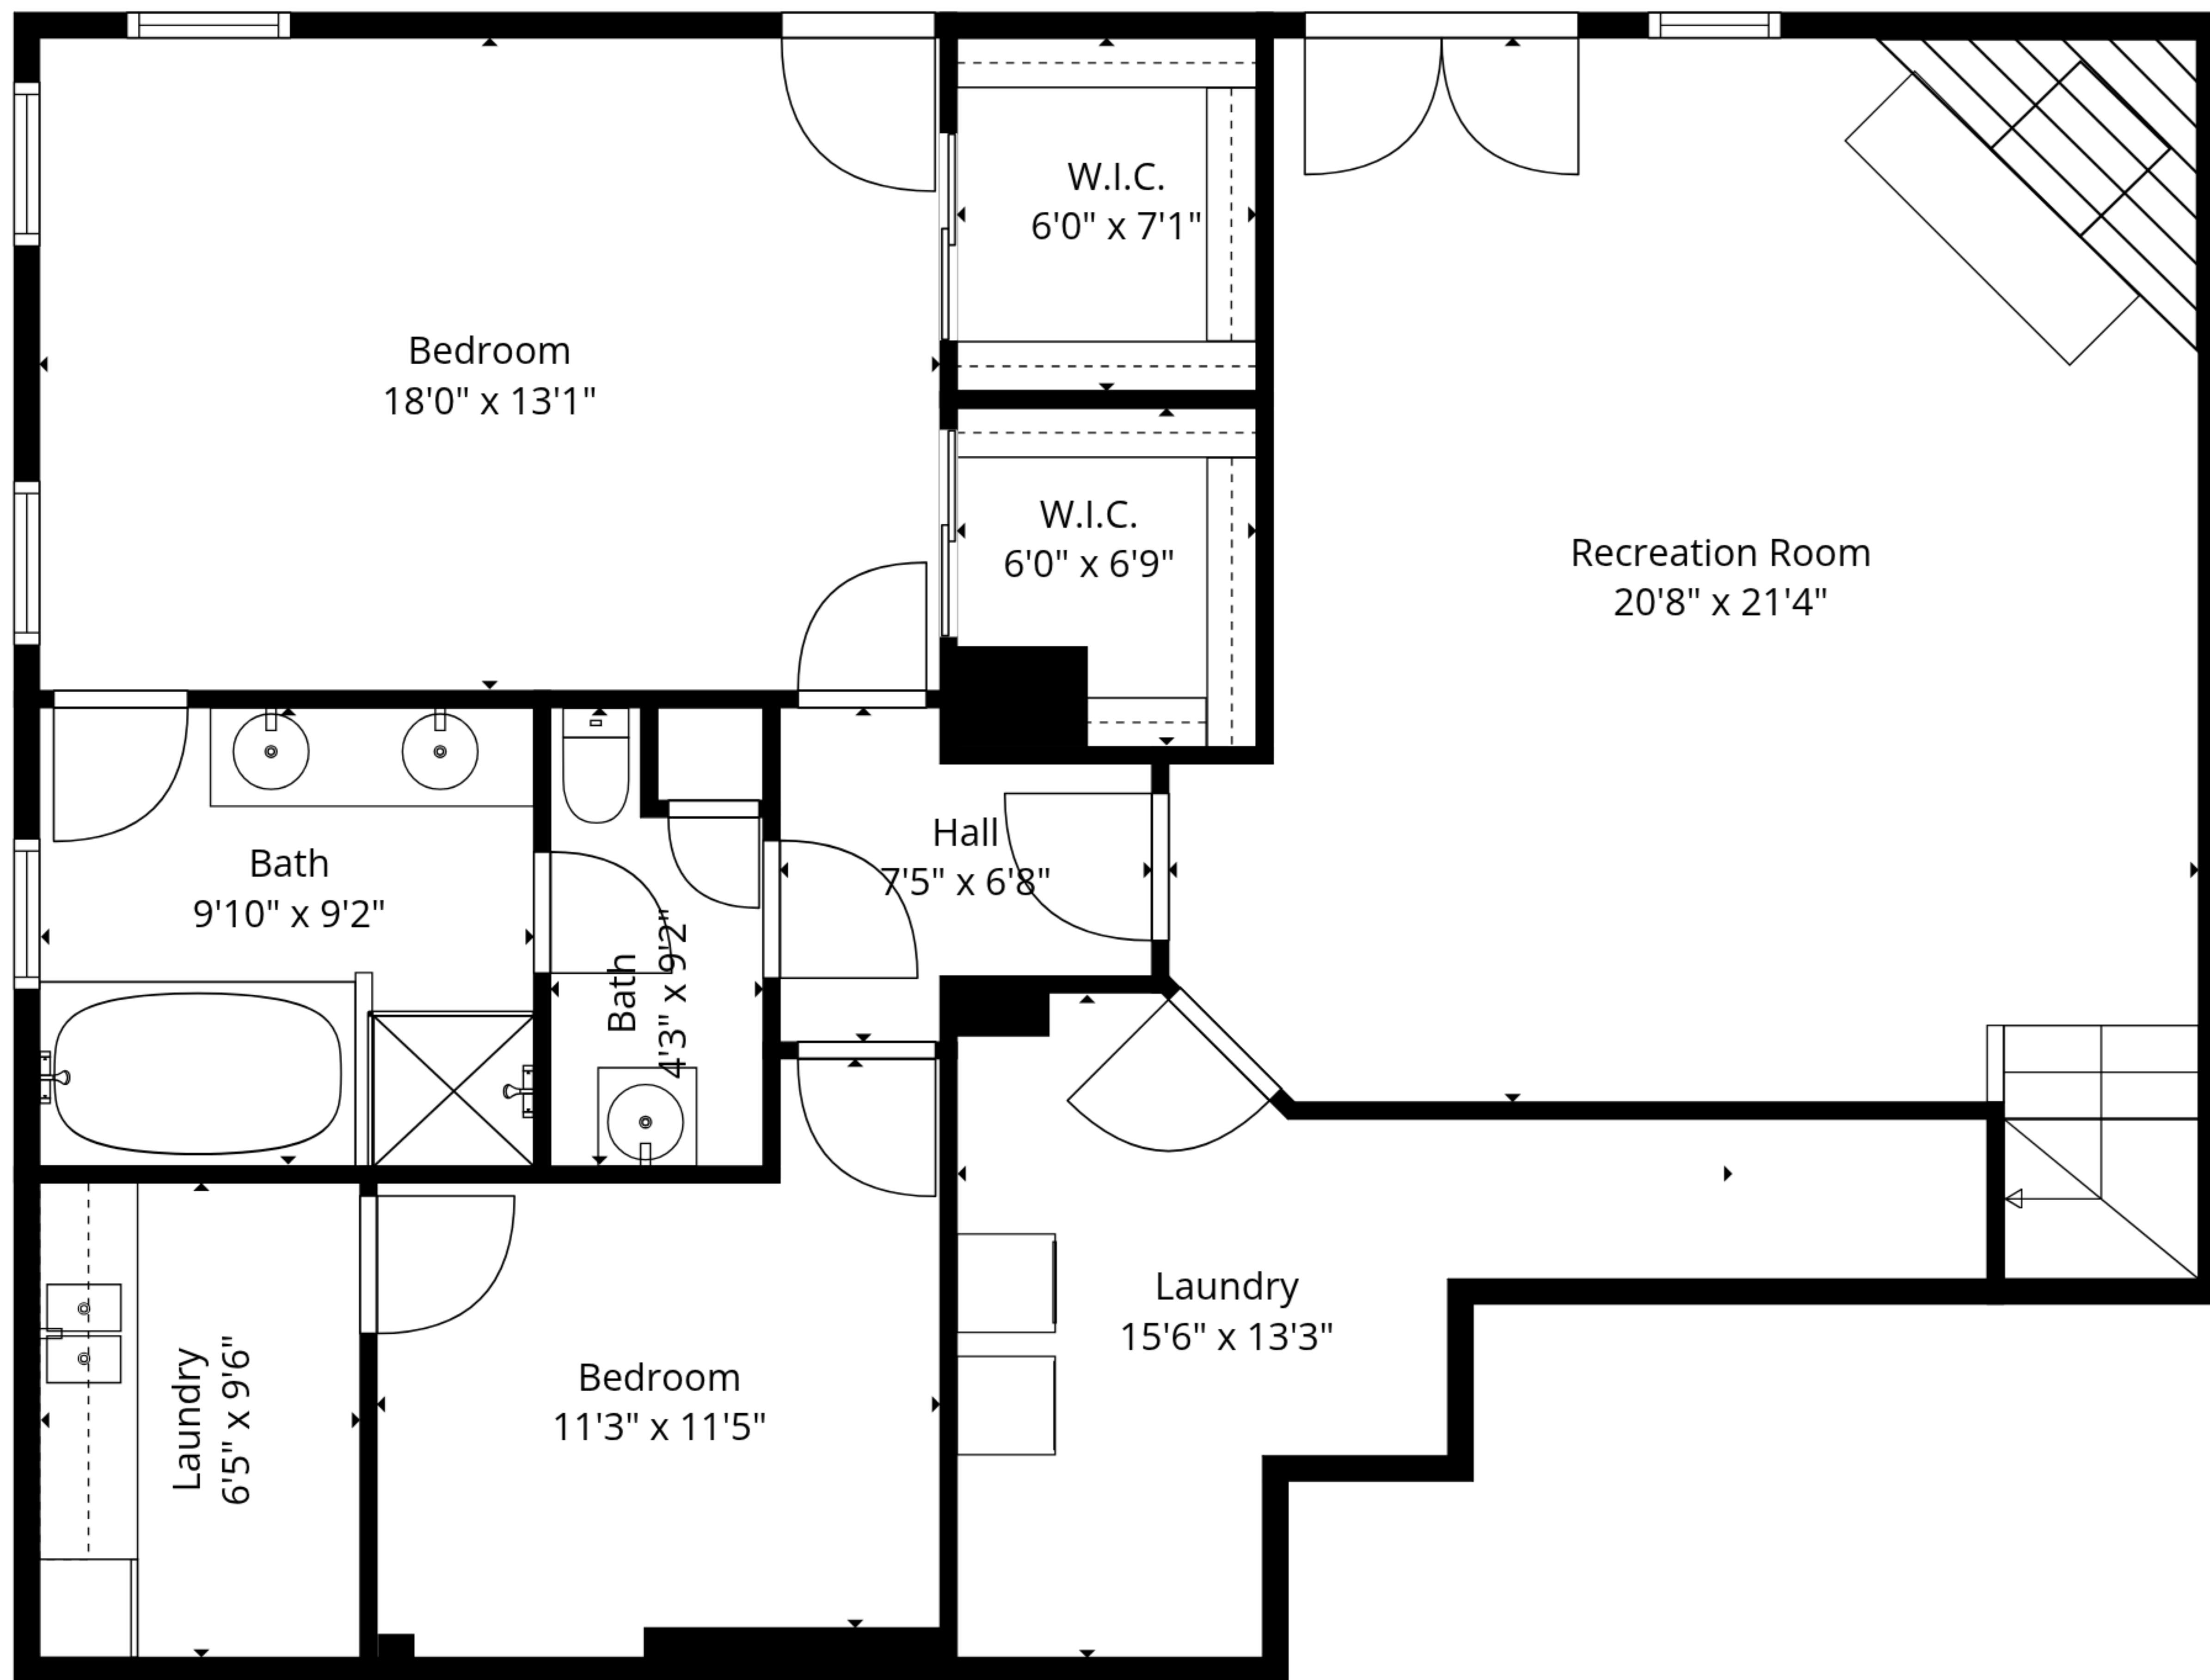

TOTAL: 2578 sq. ft

1st floor: 1274 sq. ft, 2nd floor: 1304 sq. ft

EXCLUDED AREAS: WALLS: 154 sq. ft

TOTAL: 2578 sq. ft

1st floor: 1274 sq. ft, 2nd floor: 1304 sq. ft

EXCLUDED AREAS: WALLS: 154 sq. ft

1st Floor

2nd Floor

TOTAL: 2578 sq. ft
 1st floor: 1274 sq. ft, 2nd floor: 1304 sq. ft
 EXCLUDED AREAS: WALLS: 154 sq. ft