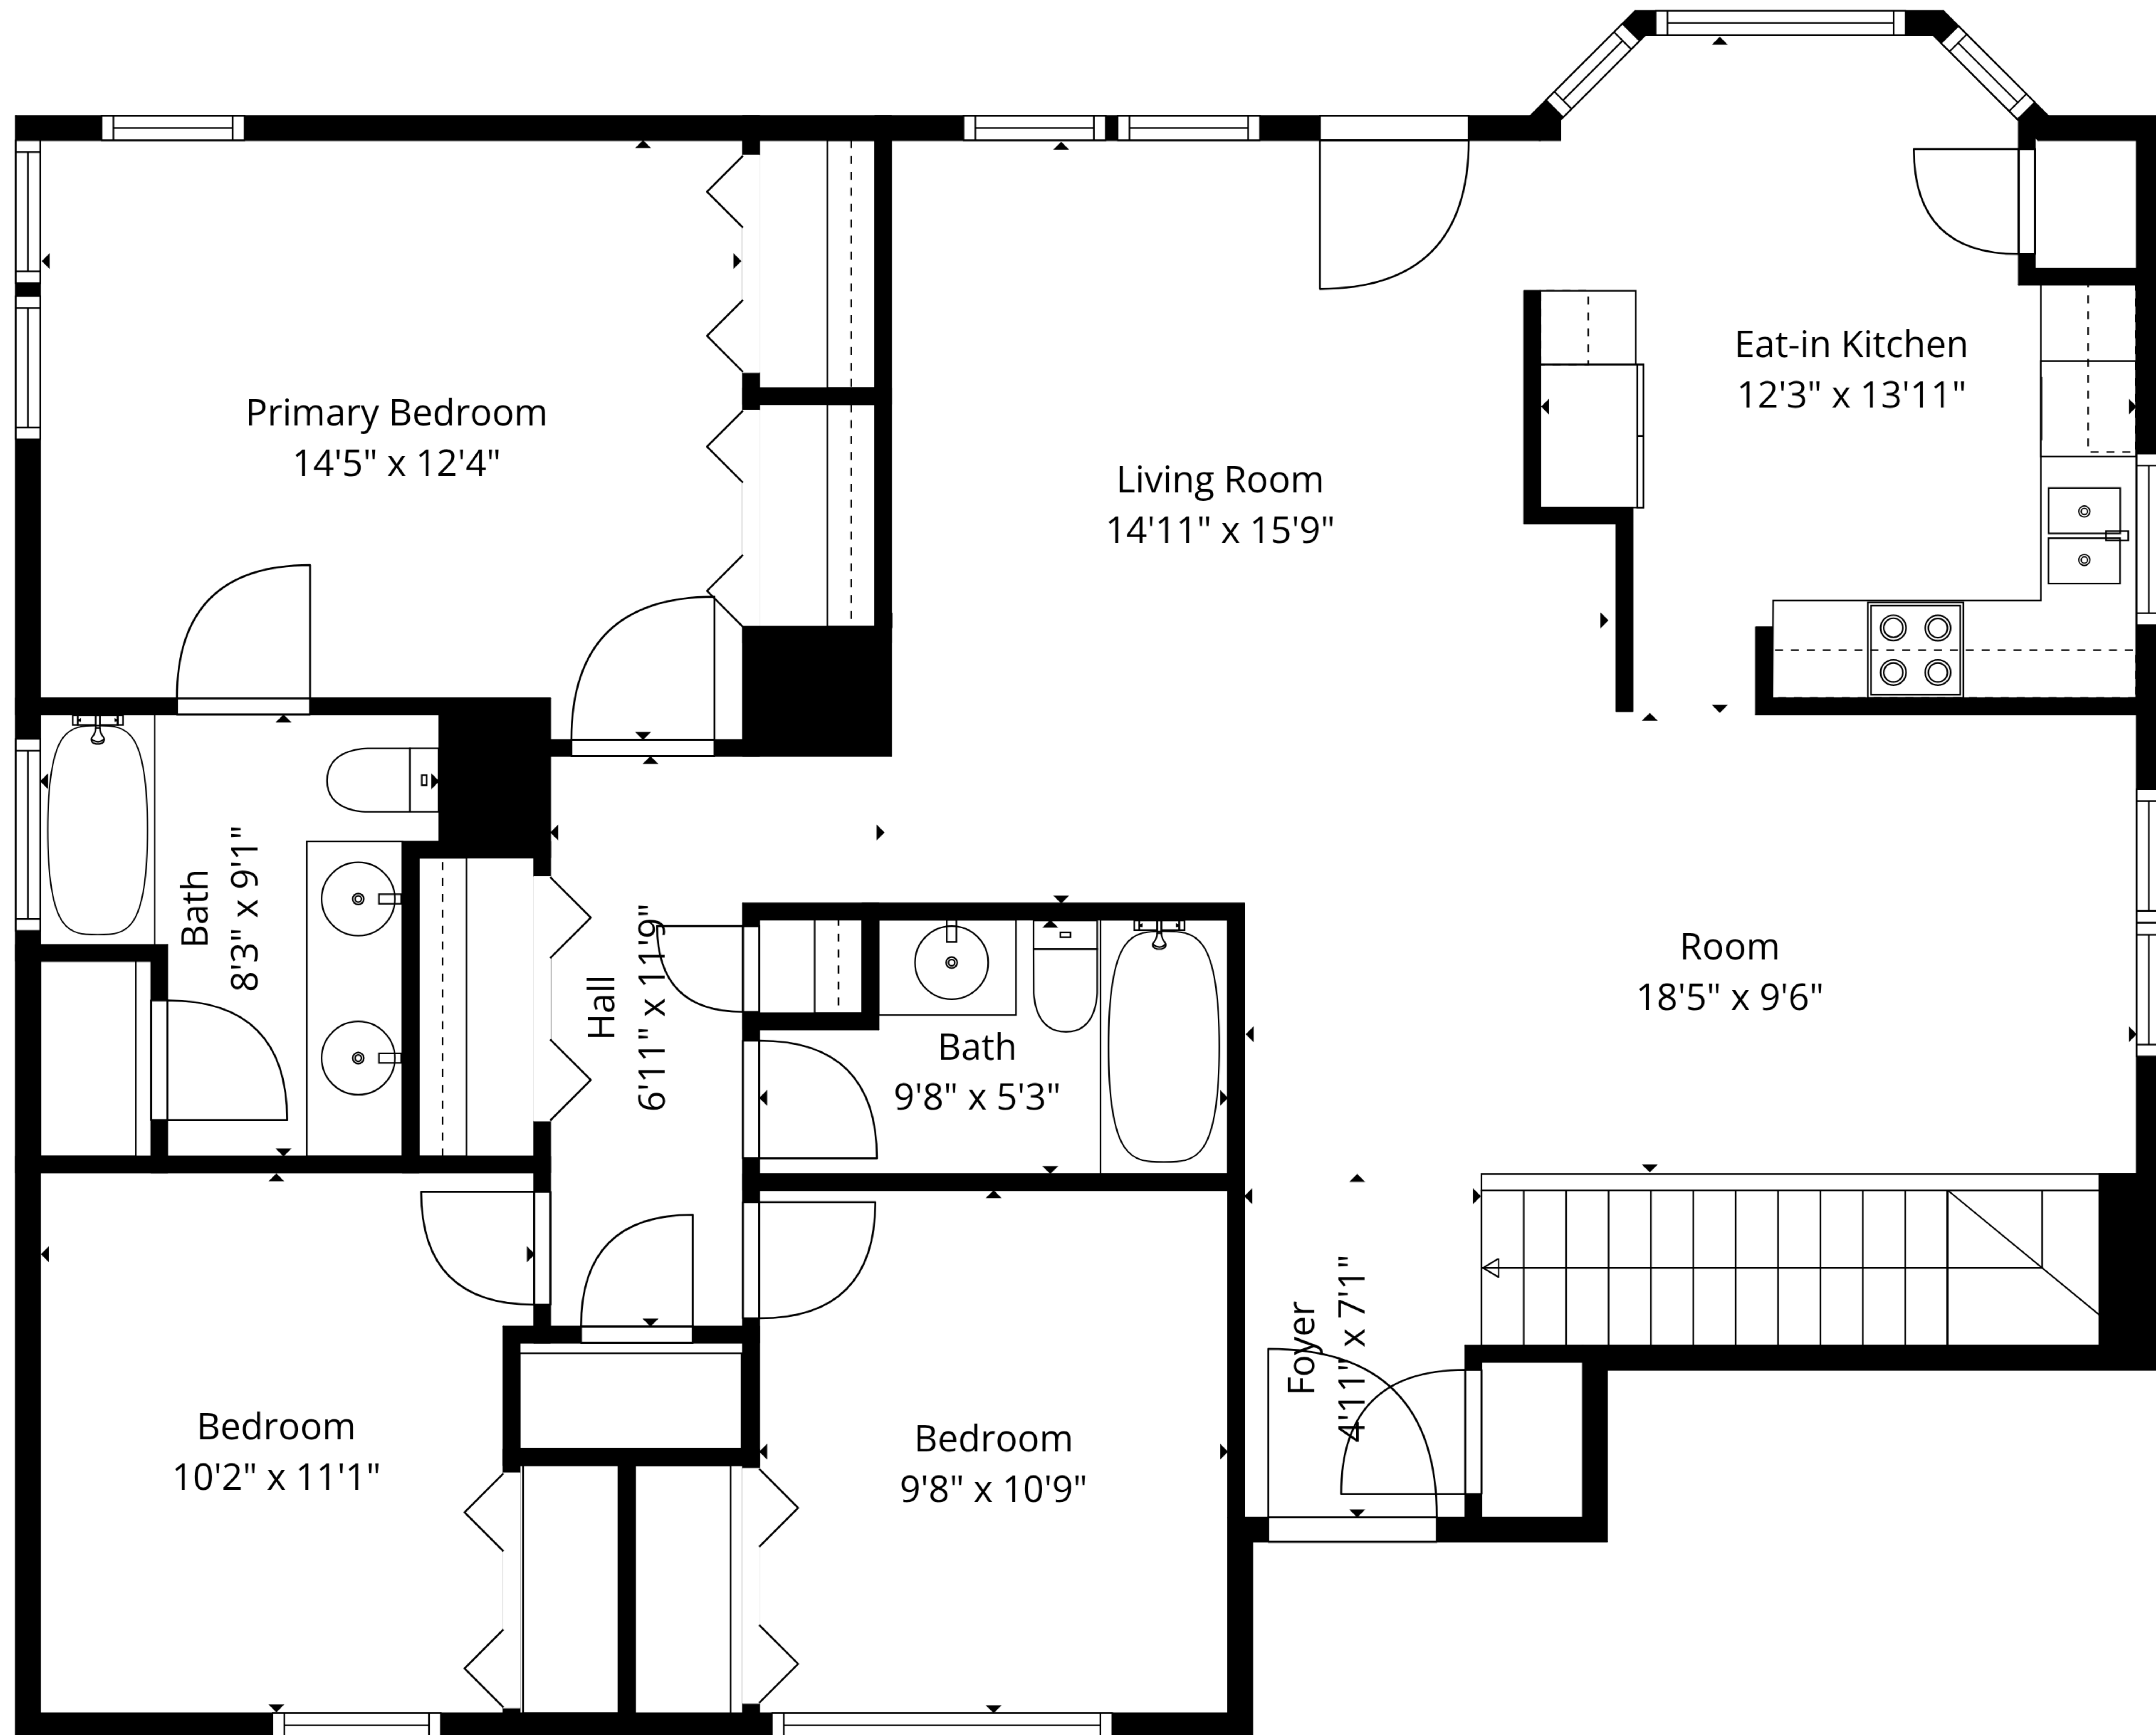

TOTAL: 2578 sq. ft

1st floor: 1274 sq. ft, 2nd floor: 1304 sq. ft

EXCLUDED AREAS: WALLS: 154 sq. ft

TOTAL: 2578 sq. ft

1st floor: 1274 sq. ft, 2nd floor: 1304 sq. ft

EXCLUDED AREAS: WALLS: 154 sq. ft

1st Floor

2nd Floor

TOTAL: 2578 sq. ft
 1st floor: 1274 sq. ft, 2nd floor: 1304 sq. ft
 EXCLUDED AREAS: WALLS: 154 sq. ft