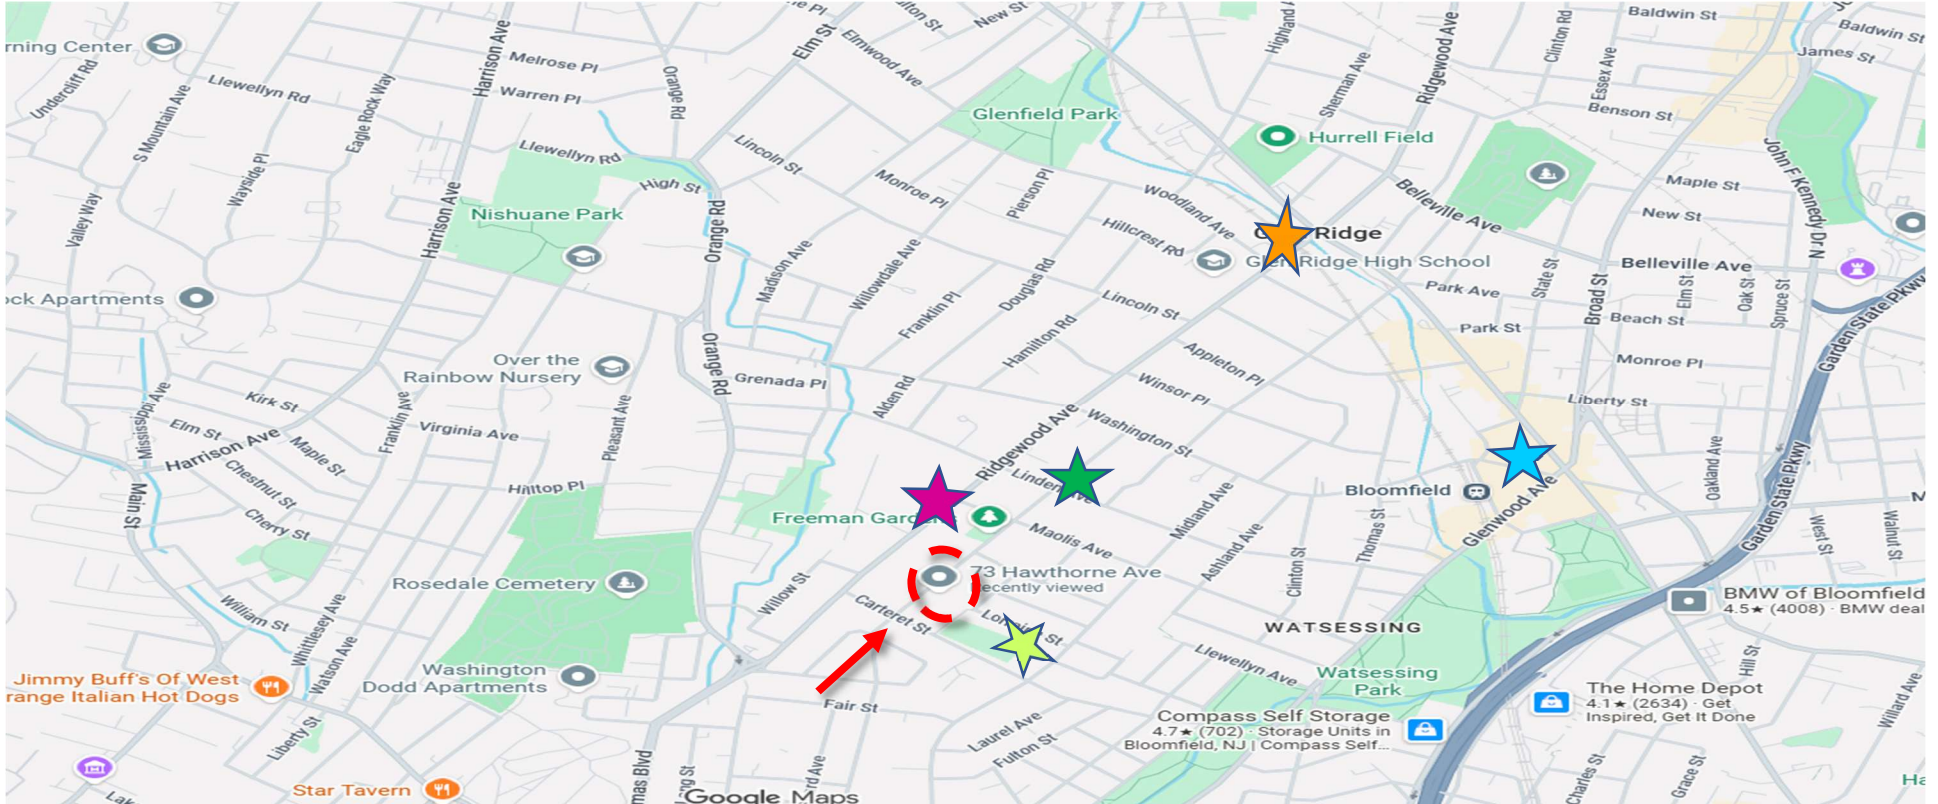

73 Hawthorne Ave, Glen Ridge NJ 07028

- ★ Freeman Gardens: .1 mi
- ★ Carteret Park: .2 mi
- ★ Linden Ave Elementary School: .2 mi
- ★ Glen Ridge High School & Train to NYC- .9 mi
- ★ Five Points Bloomfield, Restaurants & Train to NYC – 1 mi