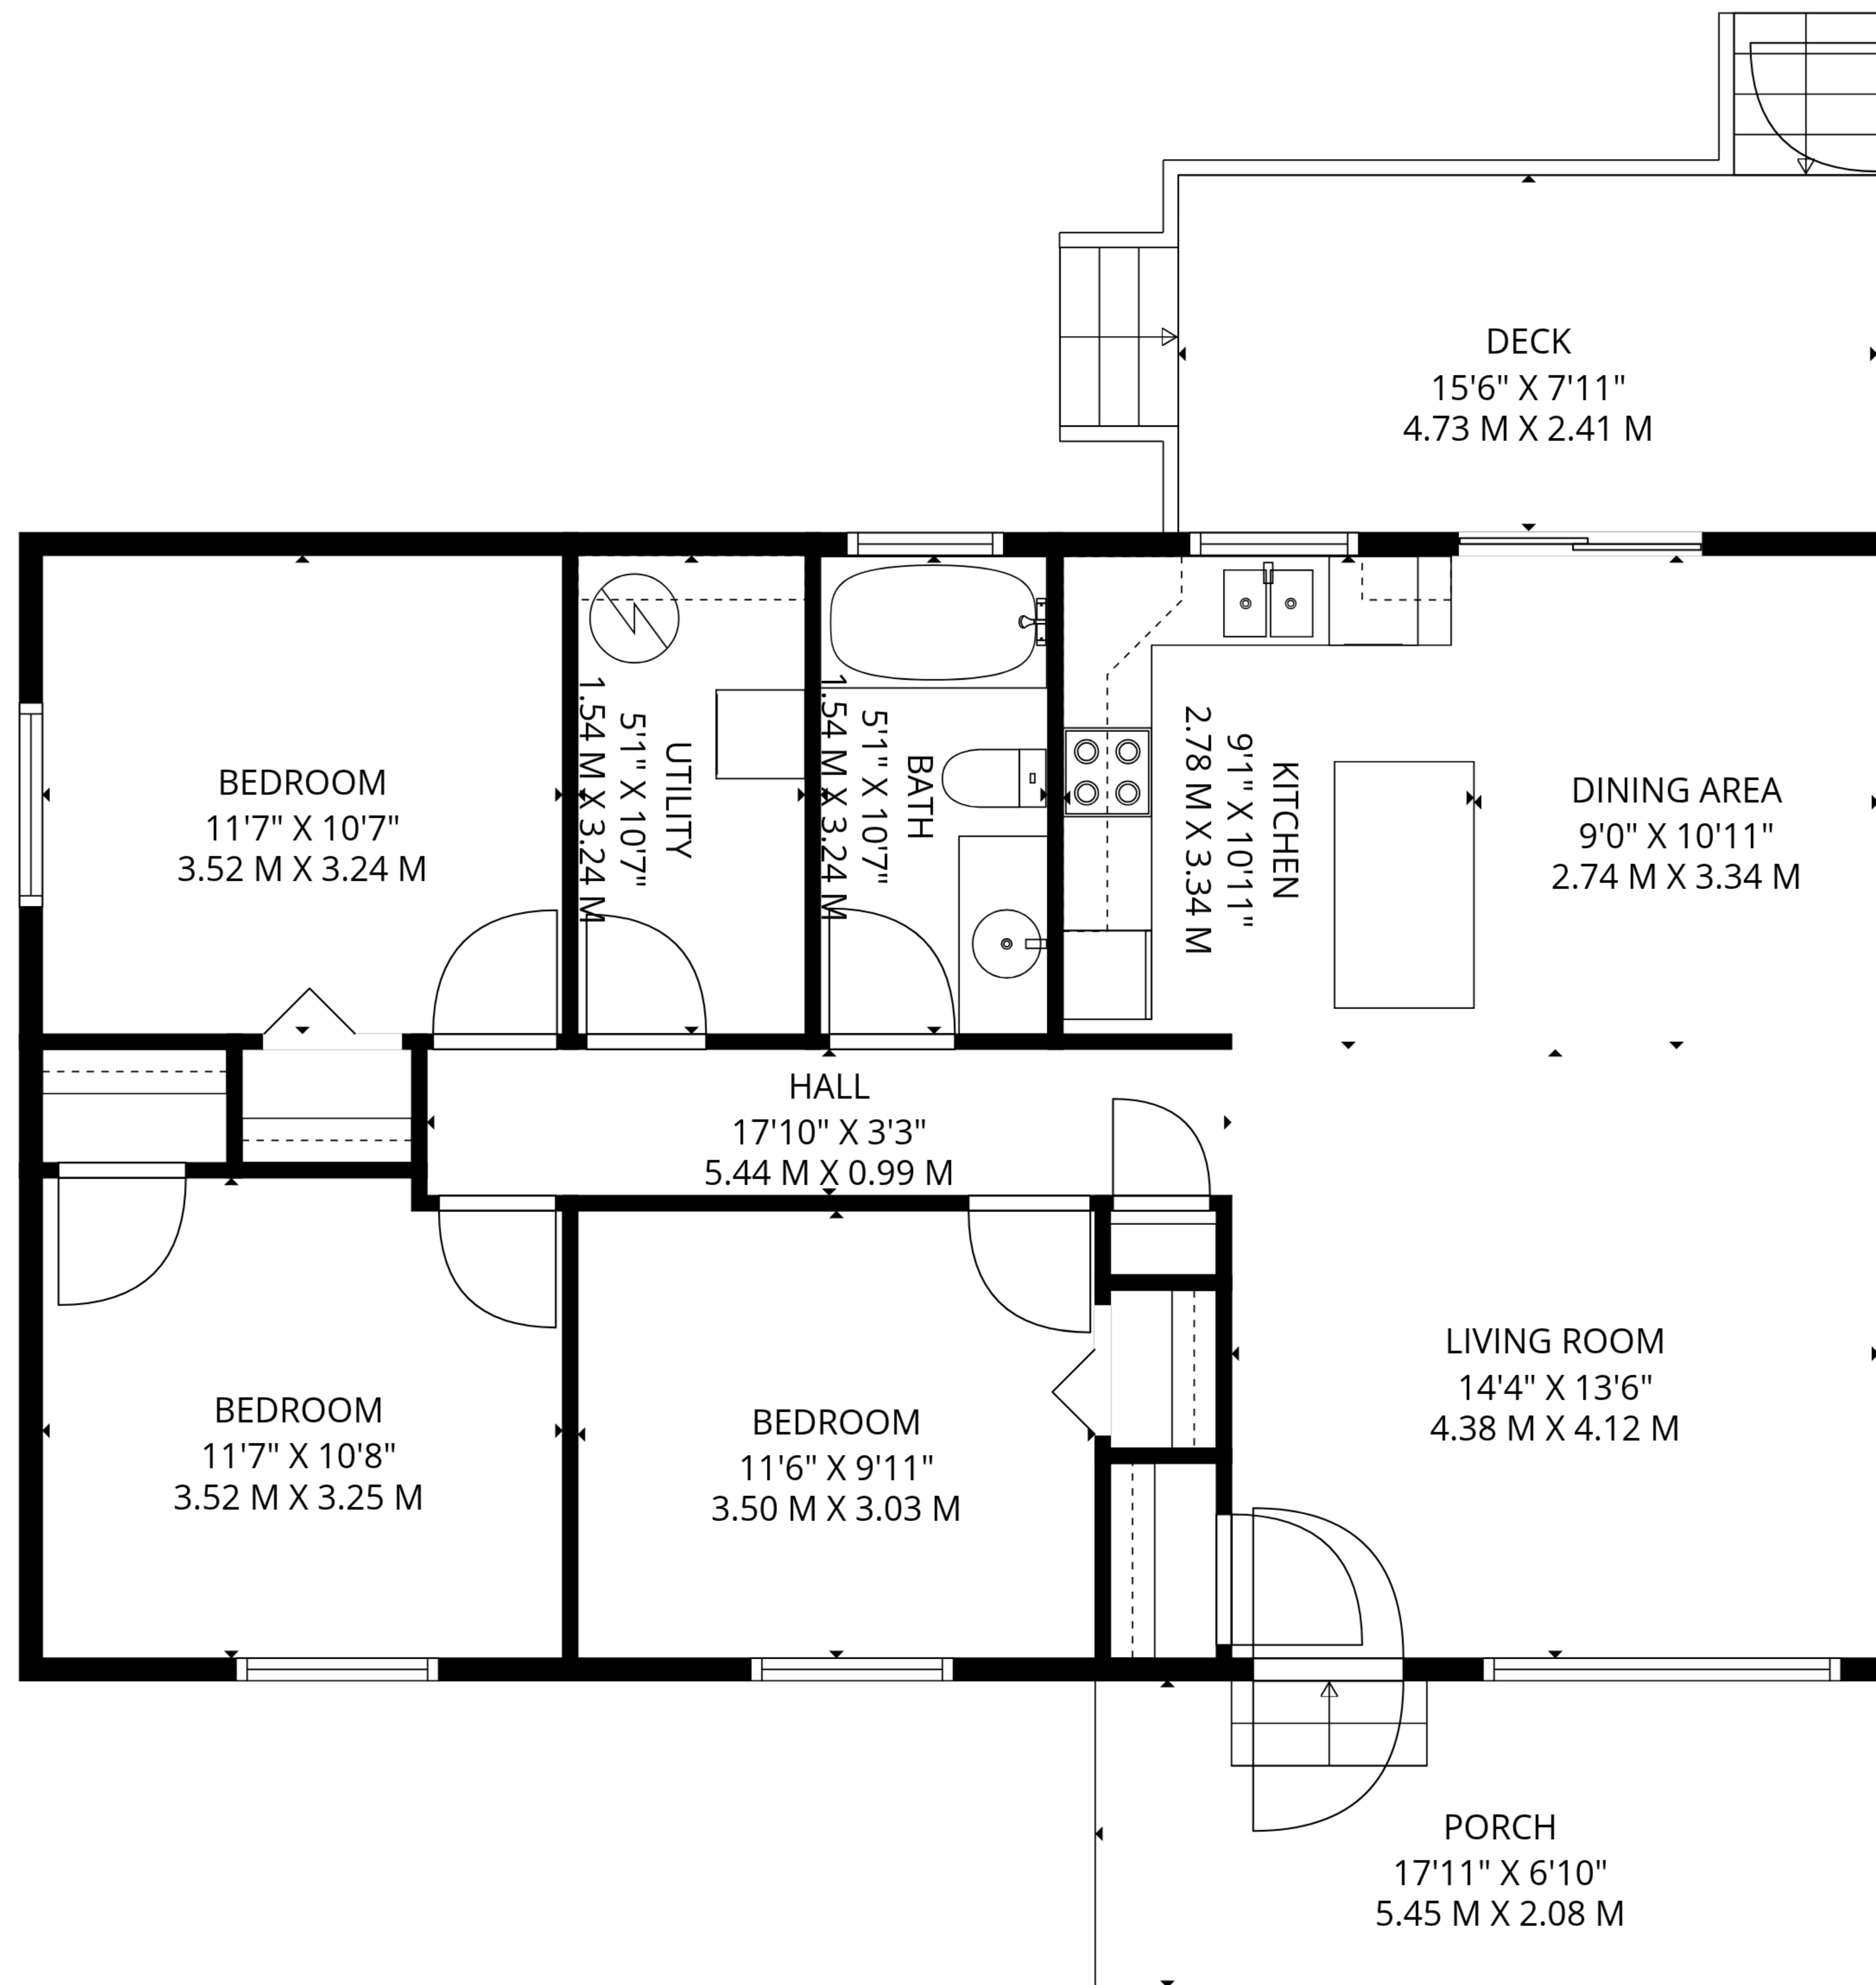

TOTAL: 997 SQ. FT, 93 M2

1ST FLOOR: 997 SQ. FT, 93 M2

EXCLUDED AREAS: PORCH: 122 SQ. FT, 11 M2, DECK: 123 SQ. FT, 11 M2, WALLS: 70 SQ. FT, 7 M2

FLOOR PLAN MEASUREMENTS DEEMED HIGHLY RELIABLE BUT NOT GUARANTEED