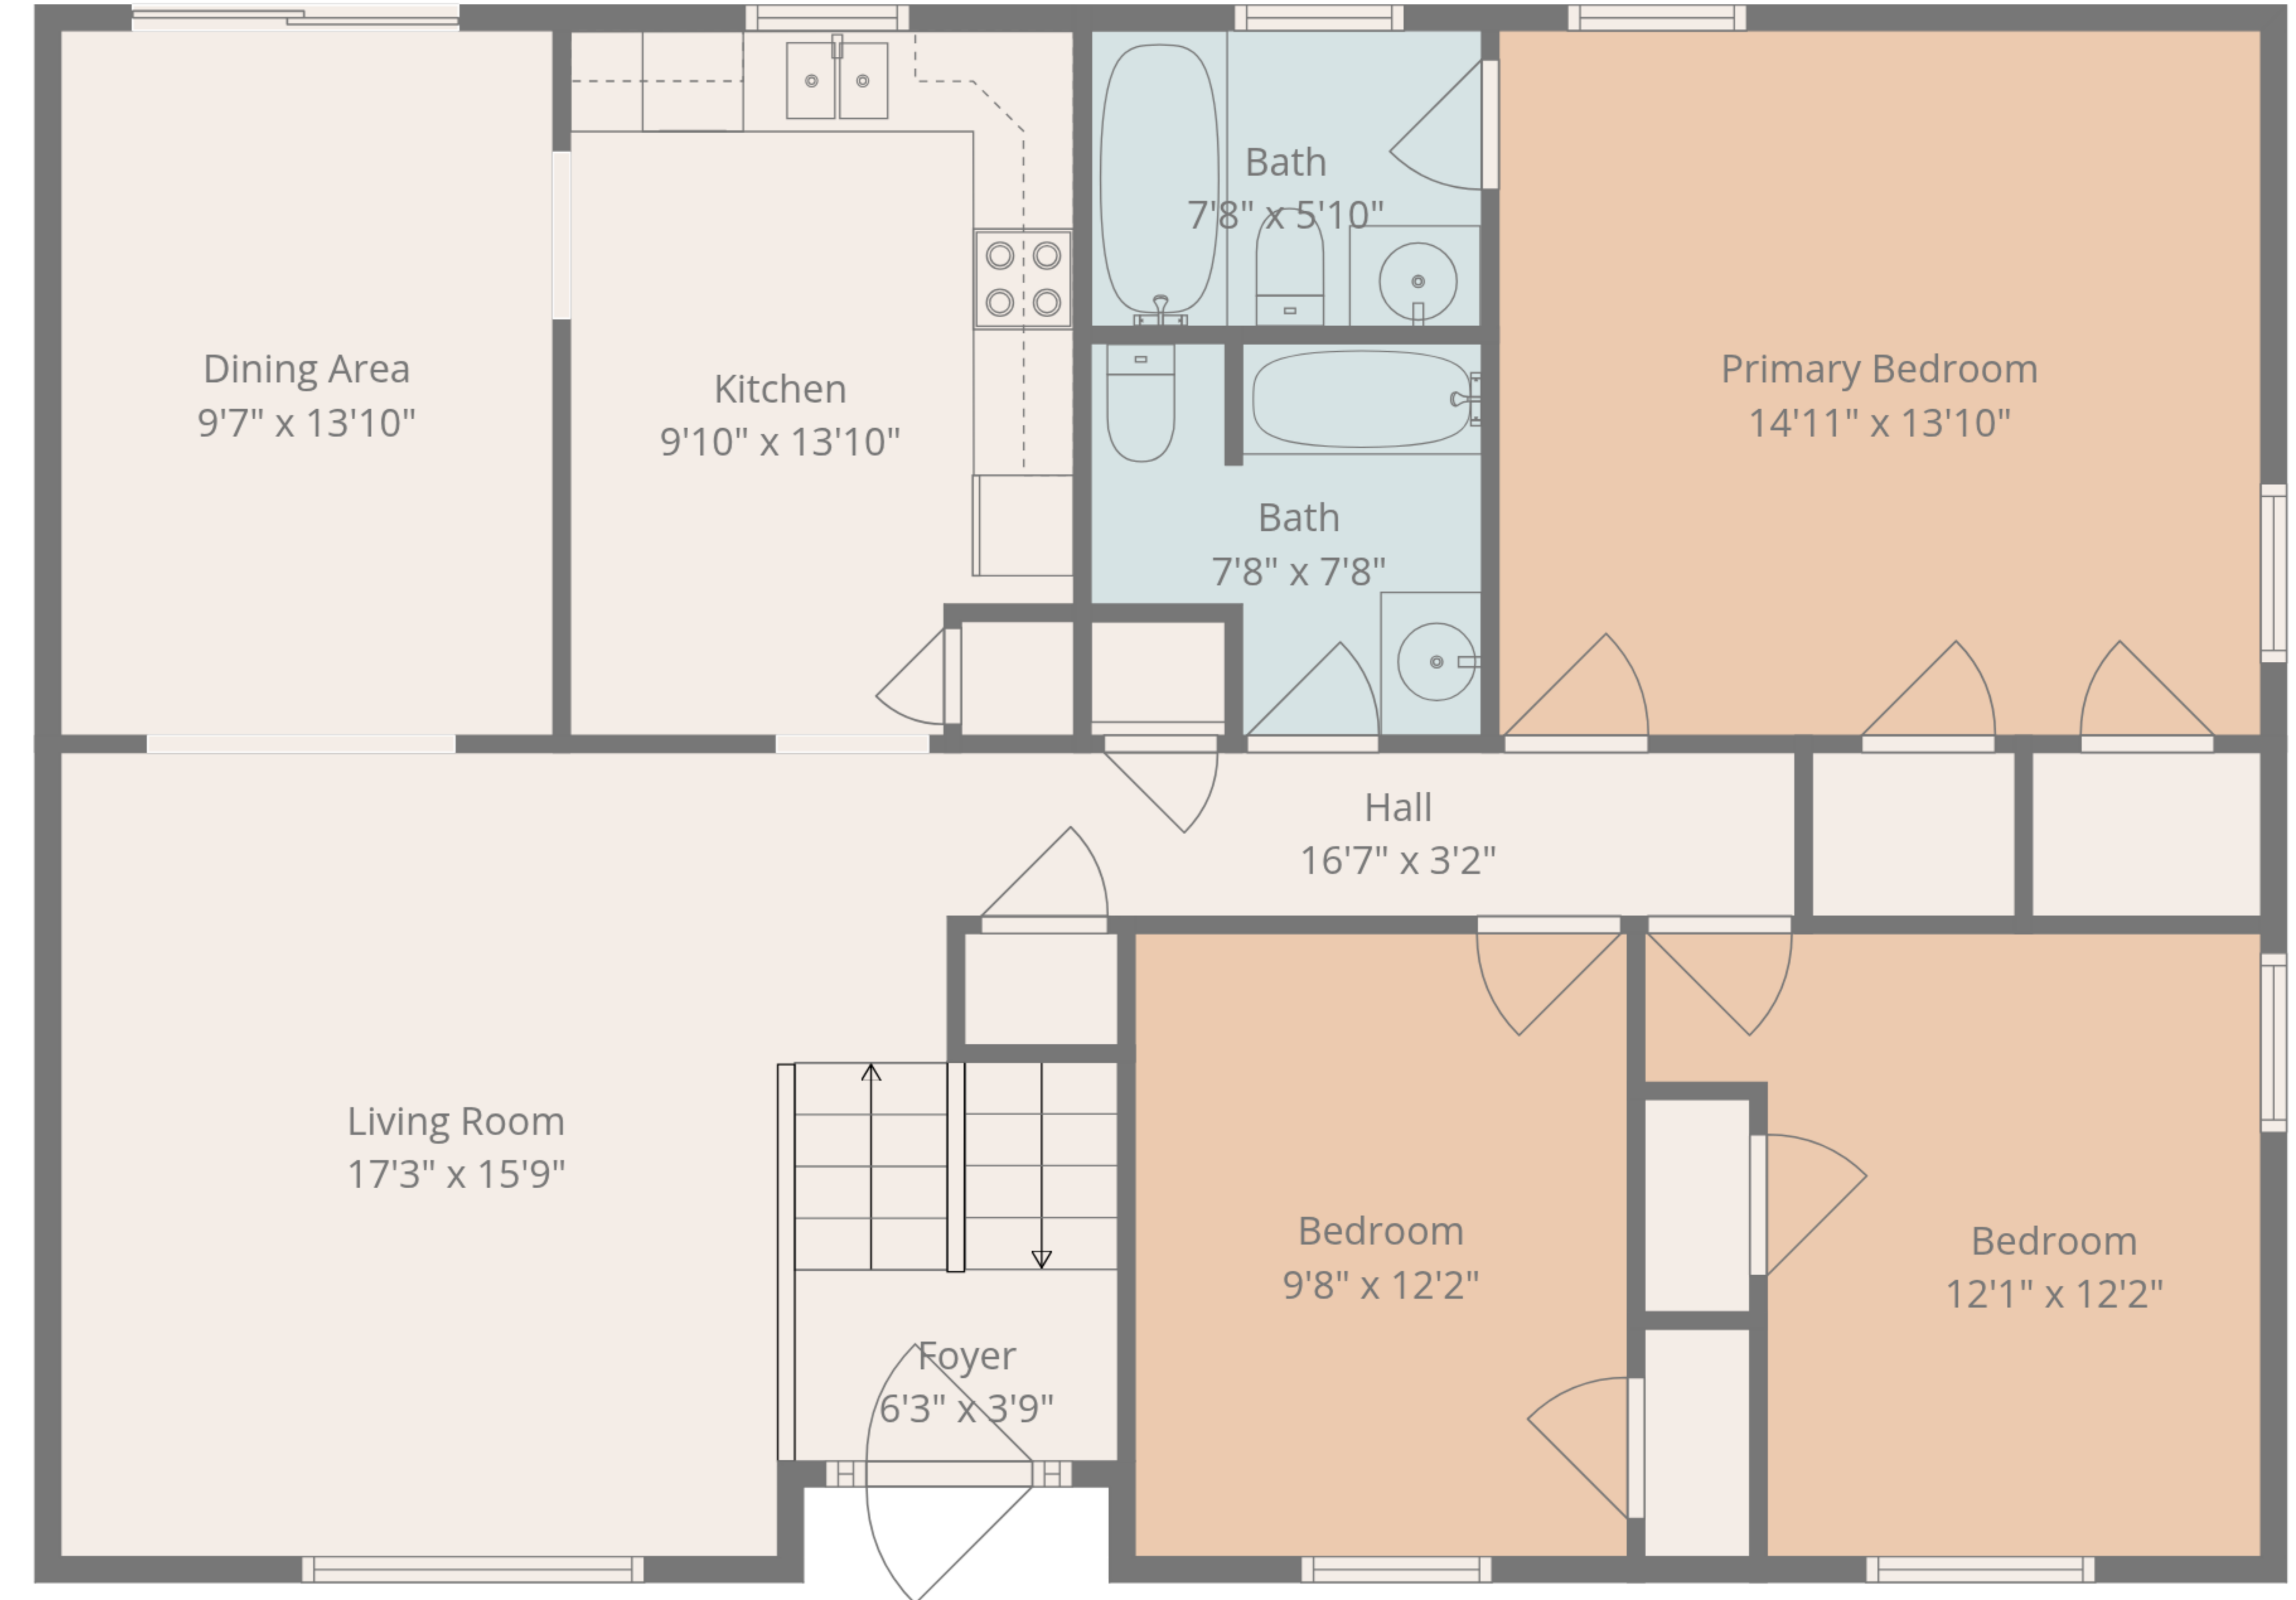

Family Room
20'8" x 27'6"

Bath
8'4" x 5'10"

Utility
8'4" x 7'8"

Garage
21'10" x 27'11"

Total: 1931 sq. ft

Basement: 657 sq. Ft, 1st Floor: 1274 sq. ft

Excluded Areas: Garage: 535 sq. Ft, Fireplace: 9 sq. Ft, Walls: 161 sq. ft

Measurements Are Taken Using Lidar Technology, Deemed Highly Reliable But Not Guaranteed

Total: 1931 sq. ft

Basement: 657 sq. Ft, 1st Floor: 1274 sq. ft

Excluded Areas: Garage: 535 sq. Ft, Fireplace: 9 sq. Ft, Walls: 161 sq. ft

Measurements Are Taken Using Lidar Technology, Deemed Highly Reliable But Not Guaranteed

Basement

1st Floor

Total: 1931 sq. ft
 Basement: 657 sq. Ft, 1st Floor: 1274 sq. ft
 Excluded Areas: Garage: 535 sq. Ft, Fireplace: 9 sq. Ft, Walls: 161 sq. ft