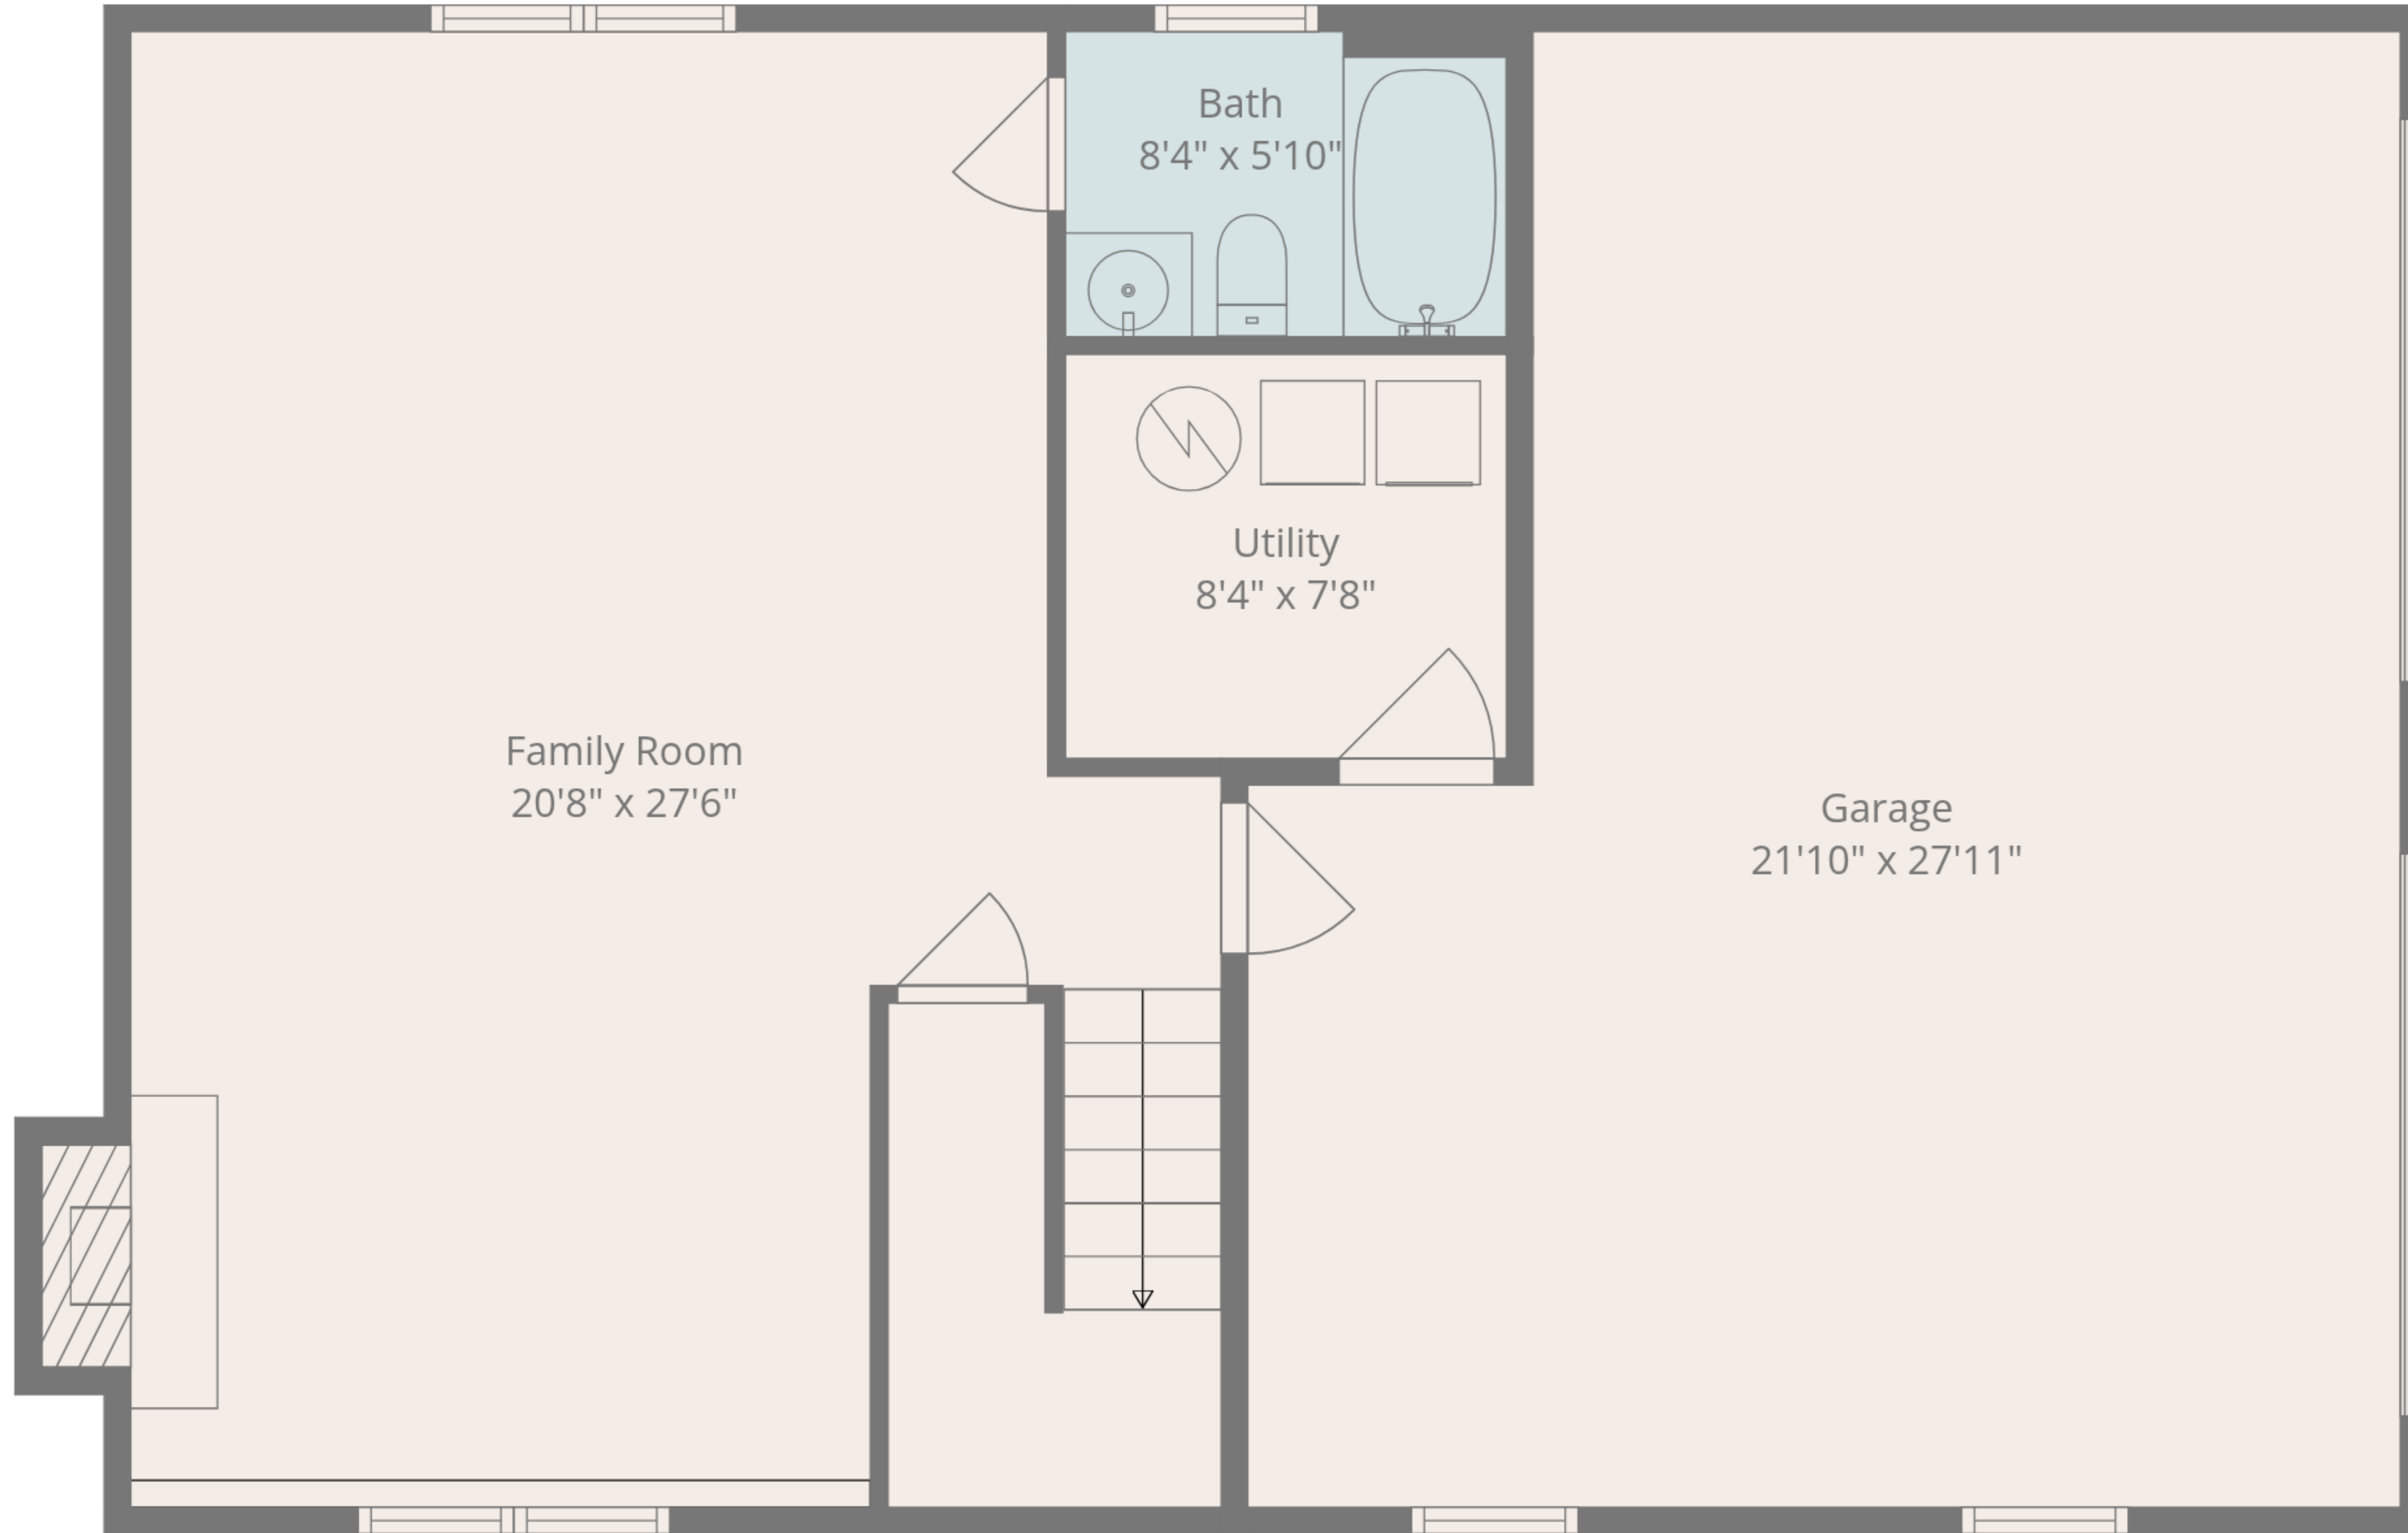

Family Room
20'8" x 27'6"

Bath
8'4" x 5'10"

Utility
8'4" x 7'8"

Garage
21'10" x 27'11"

Total: 1931 sq. ft

Basement: 657 sq. Ft, 1st Floor: 1274 sq. ft

Excluded Areas: Garage: 535 sq. Ft, Fireplace: 9 sq. Ft, Walls: 161 sq. ft

Measurements Are Taken Using Lidar Technology, Deemed Highly Reliable But Not Guaranteed

Total: 1931 sq. ft

Basement: 657 sq. Ft, 1st Floor: 1274 sq. ft

Excluded Areas: Garage: 535 sq. Ft, Fireplace: 9 sq. Ft, Walls: 161 sq. ft

Measurements Are Taken Using Lidar Technology, Deemed Highly Reliable But Not Guaranteed

Basement

1st Floor

Total: 1931 sq. ft
 Basement: 657 sq. Ft, 1st Floor: 1274 sq. ft
 Excluded Areas: Garage: 535 sq. Ft, Fireplace: 9 sq. Ft, Walls: 161 sq. ft